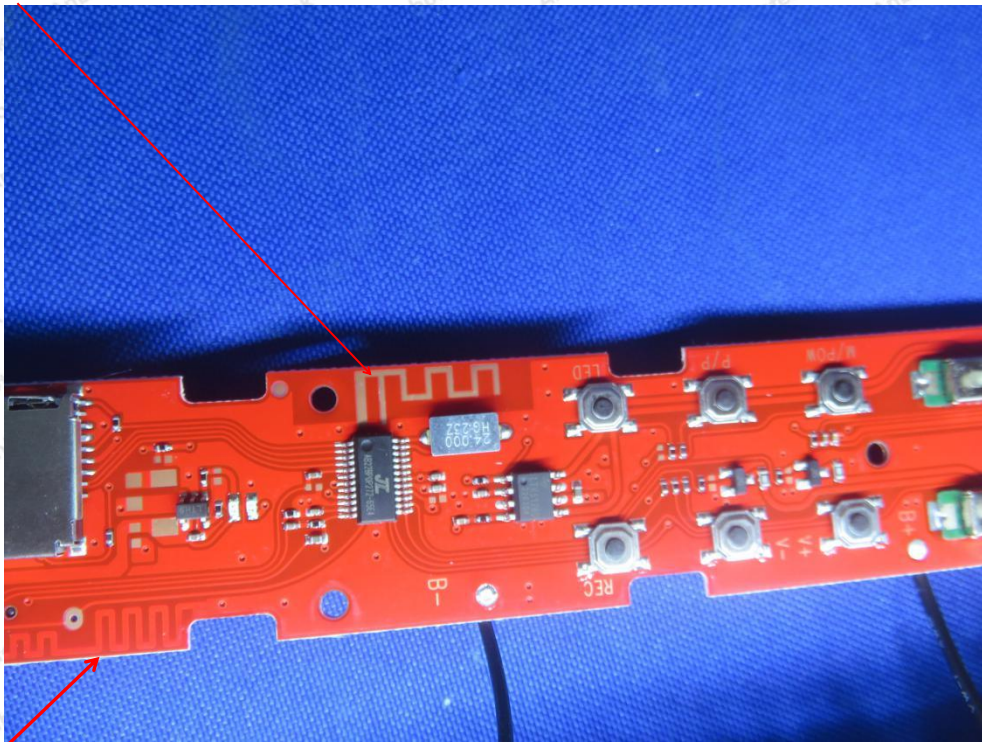

Hotline
400-003-0500
www.anbotek.com

ANT

Antenna not connected , not in use

Shenzhen Anbotek Compliance Laboratory Limited

Address: 1/F., Building D, Sogood Science and Technology Park, Sanwei Community, Hangcheng Street, Bao'an District, Shenzhen, Guangdong, China.