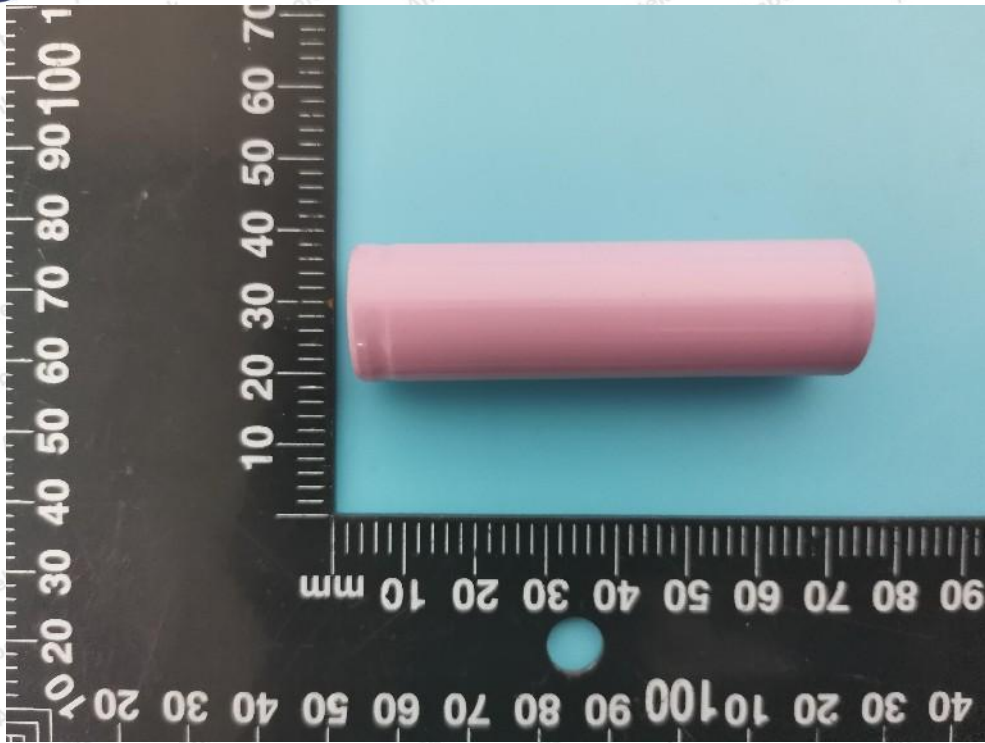

Shenzhen Anbotek Compliance Laboratory Limited

Address: 1/F., Building D, Sogood Science and Technology Park, Sanwei Community, Hangcheng Street, Bao'an District, Shenzhen, Guangdong, China.

Tel: (86) 755-26066440 Fax: (86) 755-26014772 Email: service@anbotek.com

Hotline
400-003-0500
www.anbotek.com