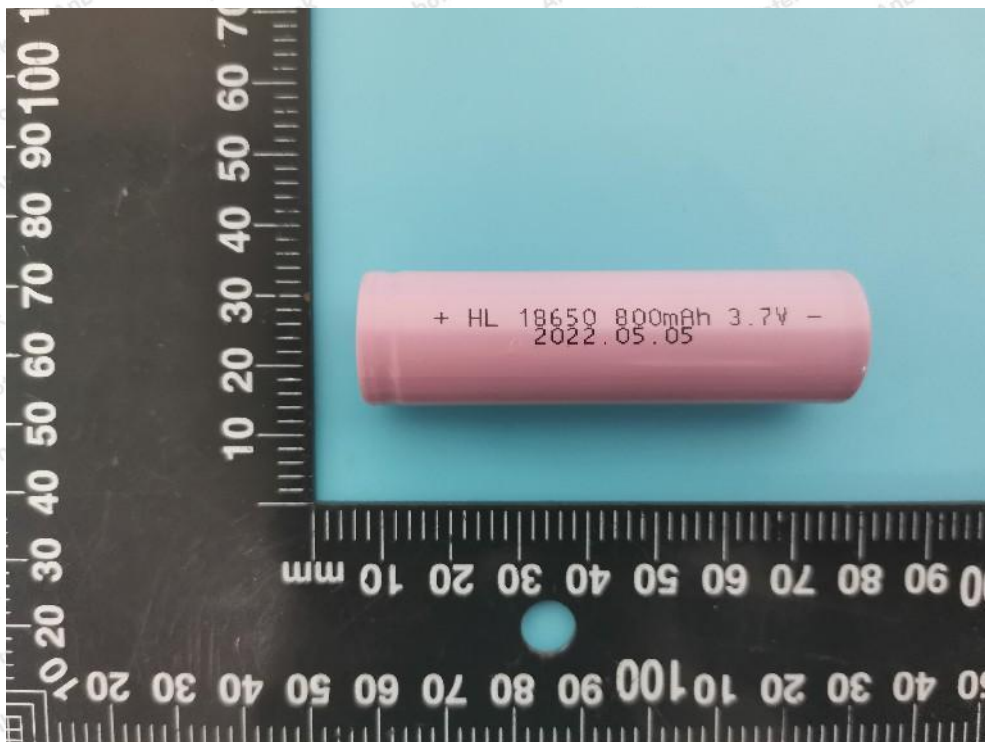

Shenzhen Anbotek Compliance Laboratory Limited

Address: 1/F., Building D, Sogood Science and Technology Park, Sanwei Community, Hangcheng Street, Bao'an District, Shenzhen, Guangdong, China.

Tel: (86) 755-26066440 Fax: (86) 755-26014772 Email: service@anbotek.com

Hotline
400-003-0500
www.anbotek.com