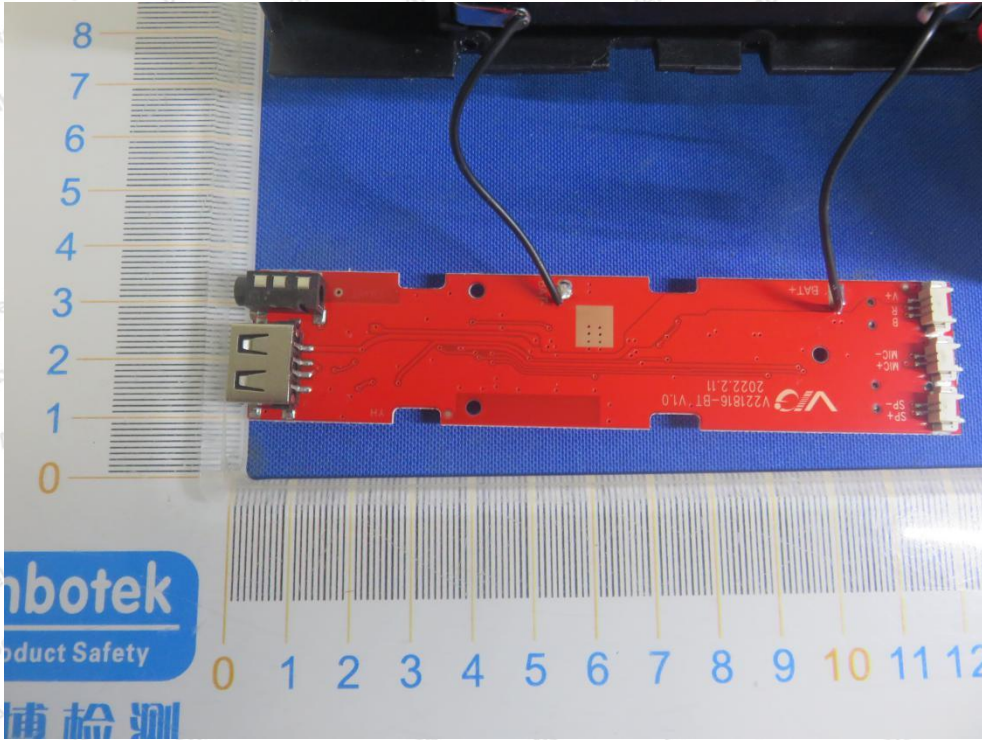

Hotline
400-003-0500
www.anbotek.com

ANT

Antenna not connected , not in use

Shenzhen Anbotek Compliance Laboratory Limited

Address: 1/F., Building D, Sogood Science and Technology Park, Sanwei Community, Hangcheng Street, Bao'an District, Shenzhen, Guangdong, China.