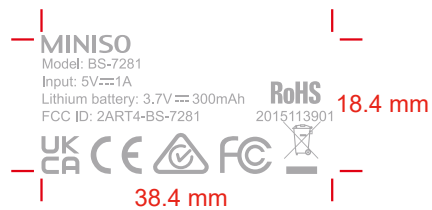

10 mm

10 mm

Power
Button

Tiny
Light

PANTONE
COOL GRAY 6 C

PANTONE
COOL GRAY 6 C