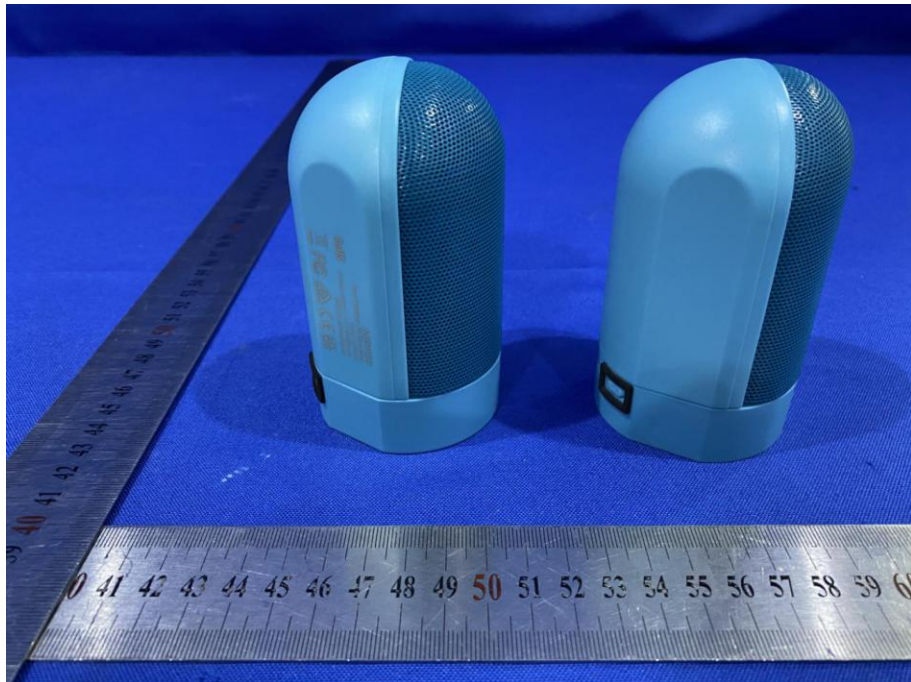

## 8 PHOTOGRAPHS OF EUT Constructional Details

Test Model No.: BS-7281

View of Product-1

View of Product-2

View of Product-3

View of Product-4

View of Product-5

View of Product-6

View of Product-7

View of Product-8