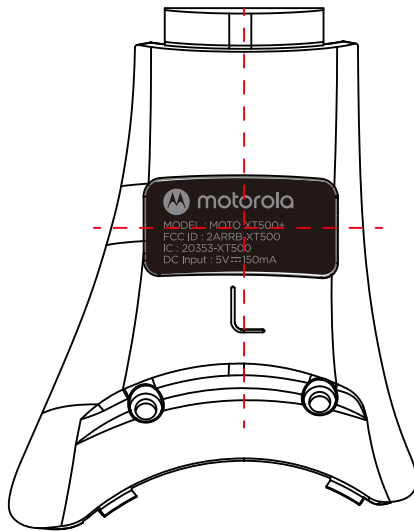

# MOTO XT500+(PULSE ESCAPE 2-S) (BLACK\_通用)LABEL DRAWING

V3.0 CHANGE MODEL NAME AND FCC ID/IC. delete BC logo.

V4.0 add UKCA logo. delete  . 20210605

gray8C on background

(1:1)