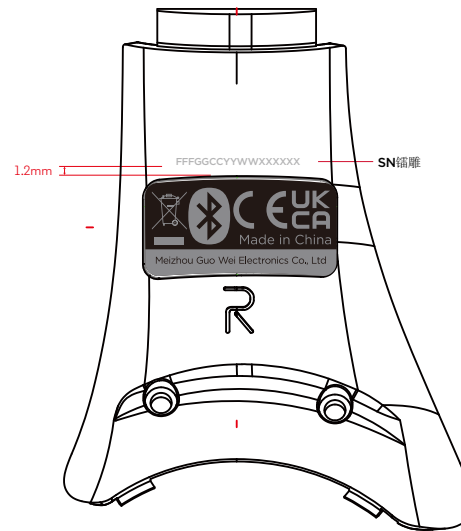

# MOTO XT500+(PULSE ESCAPE 2-S) (BLACK\_通用)LABEL DRAWING

V3.0 CHANGE MODEL NAME AND FCC ID/IC. delete BC logo.

V4.0 add UKCA logo. delete  . 20210605

gray8C on background

(1:1)