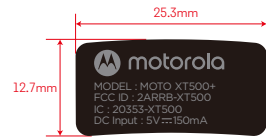

# MOTO XT500+(PULSE ESCAPE 2-S) (BLACK\_通用)LABEL DRAWING

V3.0 CHANGE MODEL NAME AND FCC ID/IC. delete BC logo.

V4.0 add UKCA logo. delete  . 20210605

gray8C on background

(1:1)