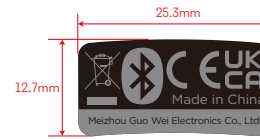

# MOTO XT500+(PULSE ESCAPE 2-S) (BLACK\_通用)LABEL DRAWING

V3.0 CHANGE MODEL NAME AND FCC ID/IC. delete BC logo.

V4.0 add UKCA logo. delete  . 20210605

gray8C on background

(1:1)