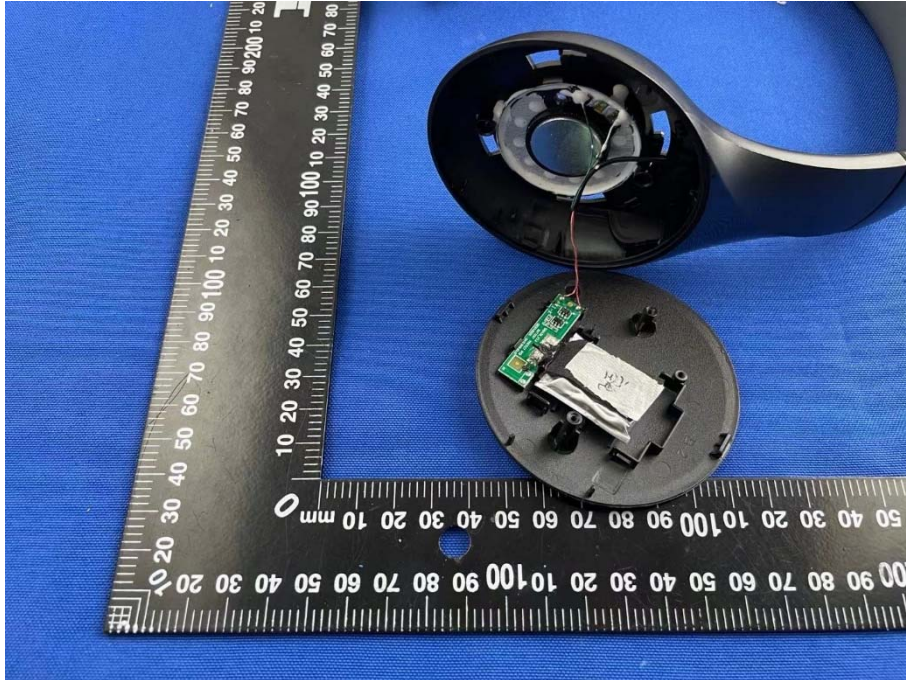

# EUT INTERNAL PHOTOS

Type-C-S07

EUT UNCOVER VIEW

EUT UNCOVER VIEW

MAIN BOARD TOP VIEW

MAIN BOARD REAR VIEW

SECONDARY BOARD TOP VIEW

SECONDARY BOARD REAR VIEW

Battery Photo

USB Port-S13

EUT UNCOVER VIEW

EUT UNCOVER VIEW

MAIN BOARD TOP VIEW

MAIN BOARD REAR VIEW

SECONDARY BOARD TOP VIEW

SECONDARY BOARD REAR VIEW

Battery Photo