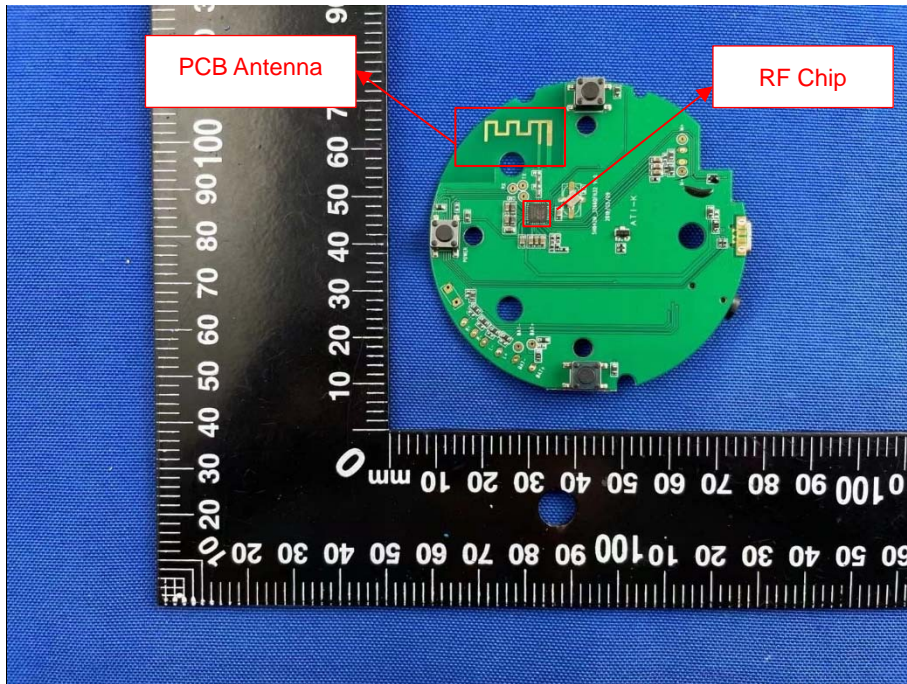

# EUT INTERNAL PHOTOS

Type-C-S07

EUT UNCOVER VIEW

EUT UNCOVER VIEW

MAIN BOARD TOP VIEW

MAIN BOARD REAR VIEW

SECONDARY BOARD TOP VIEW

SECONDARY BOARD REAR VIEW

Battery Photo

USB Port-S13

EUT UNCOVER VIEW

EUT UNCOVER VIEW

MAIN BOARD TOP VIEW

MAIN BOARD REAR VIEW

SECONDARY BOARD TOP VIEW

SECONDARY BOARD REAR VIEW

Battery Photo