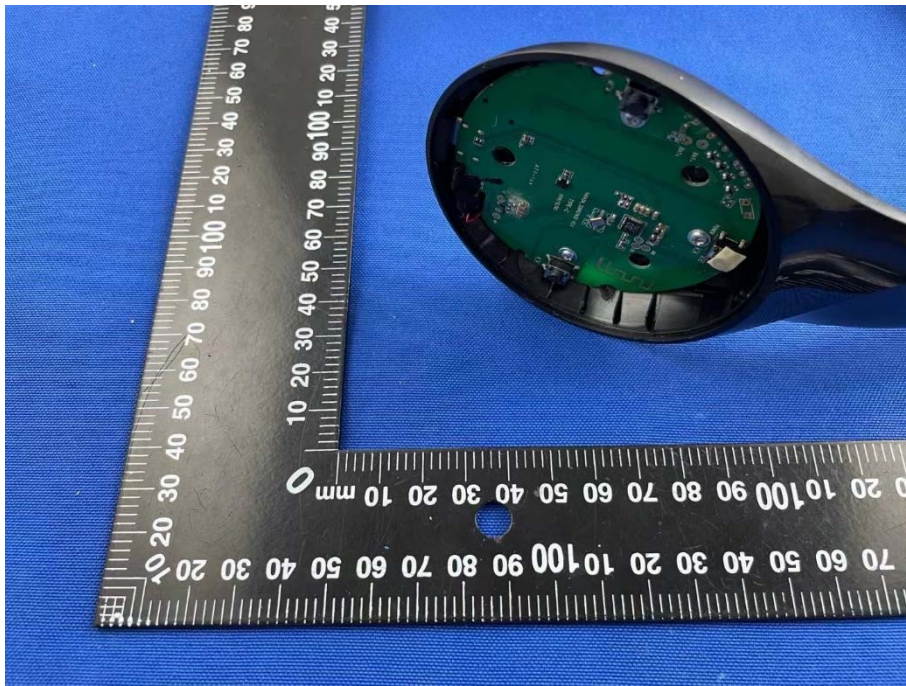

Battery Photo

USB Port-S13

EUT UNCOVER VIEW

EUT UNCOVER VIEW

MAIN BOARD TOP VIEW

MAIN BOARD REAR VIEW

SECONDARY BOARD TOP VIEW

SECONDARY BOARD REAR VIEW

Battery Photo