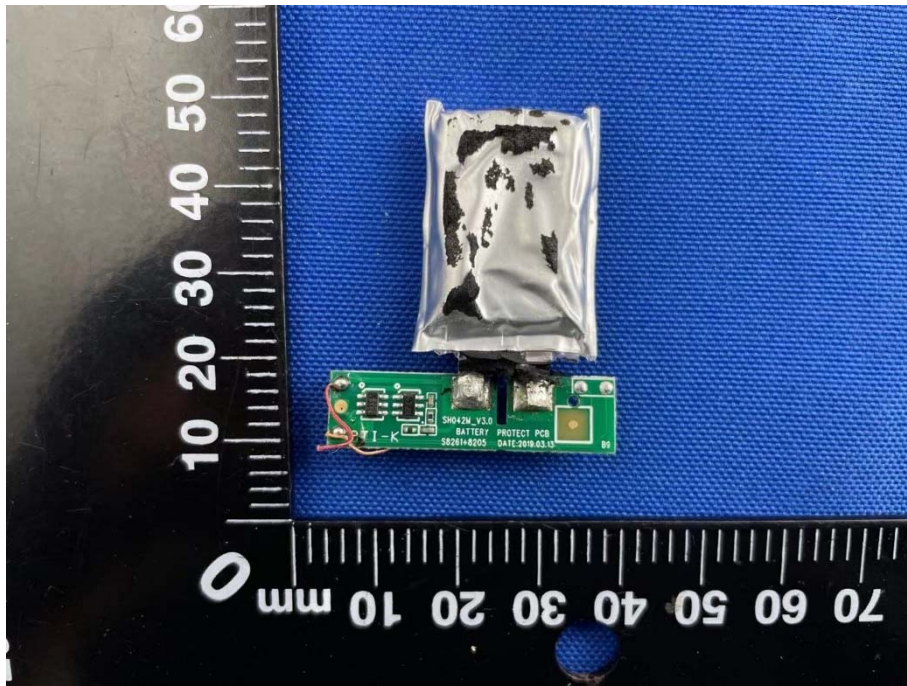

# EUT INTERNAL PHOTOS

Type-C-S07

EUT UNCOVER VIEW

EUT UNCOVER VIEW

MAIN BOARD TOP VIEW

MAIN BOARD REAR VIEW

SECONDARY BOARD TOP VIEW

SECONDARY BOARD REAR VIEW

Battery Photo

USB Port-S13

EUT UNCOVER VIEW

EUT UNCOVER VIEW

MAIN BOARD TOP VIEW

MAIN BOARD REAR VIEW

SECONDARY BOARD TOP VIEW

SECONDARY BOARD REAR VIEW

Battery Photo