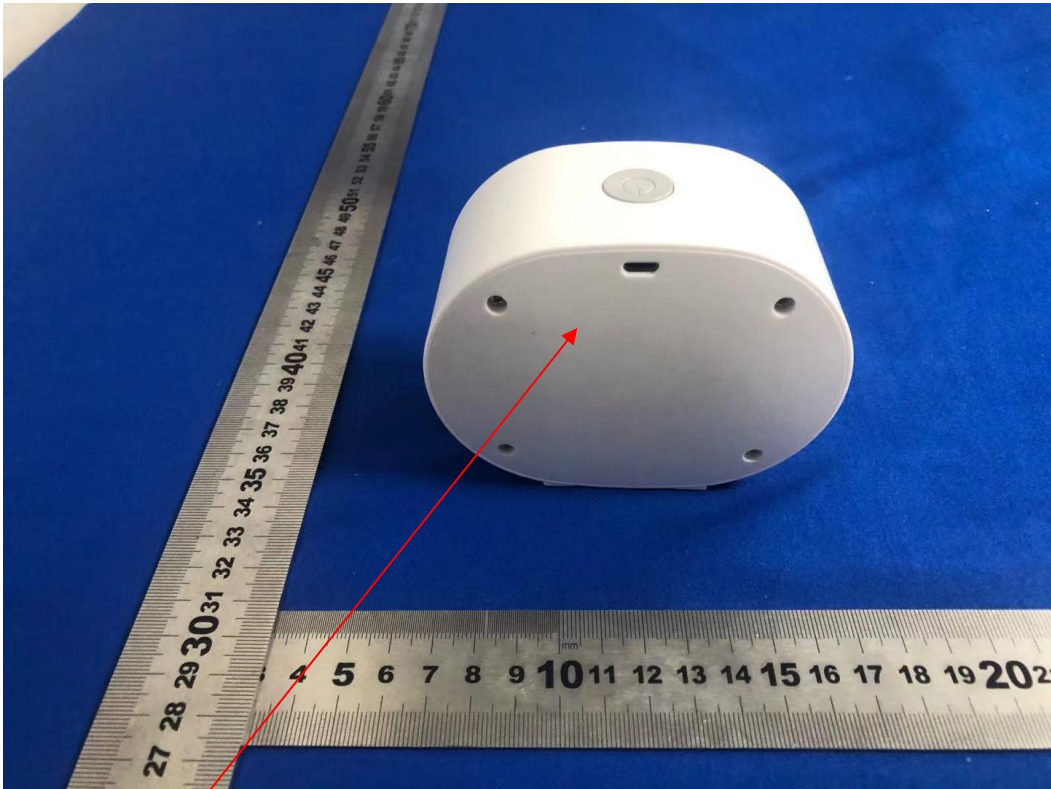

Label and Label Location

FCC ID:2ARRB-XT220

L*W: 10mm*7mm

white font on a Black label