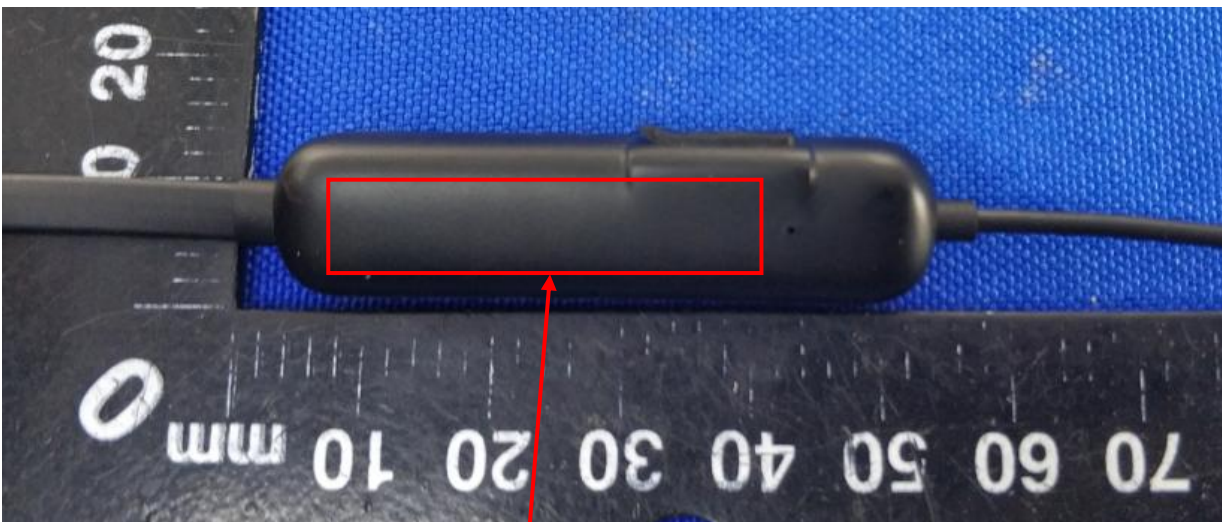

# Label Artwork and Location

## Model: MOTO SP110, Verve Rap 105

Label:

Size: L\*W=35\*8mm

Location