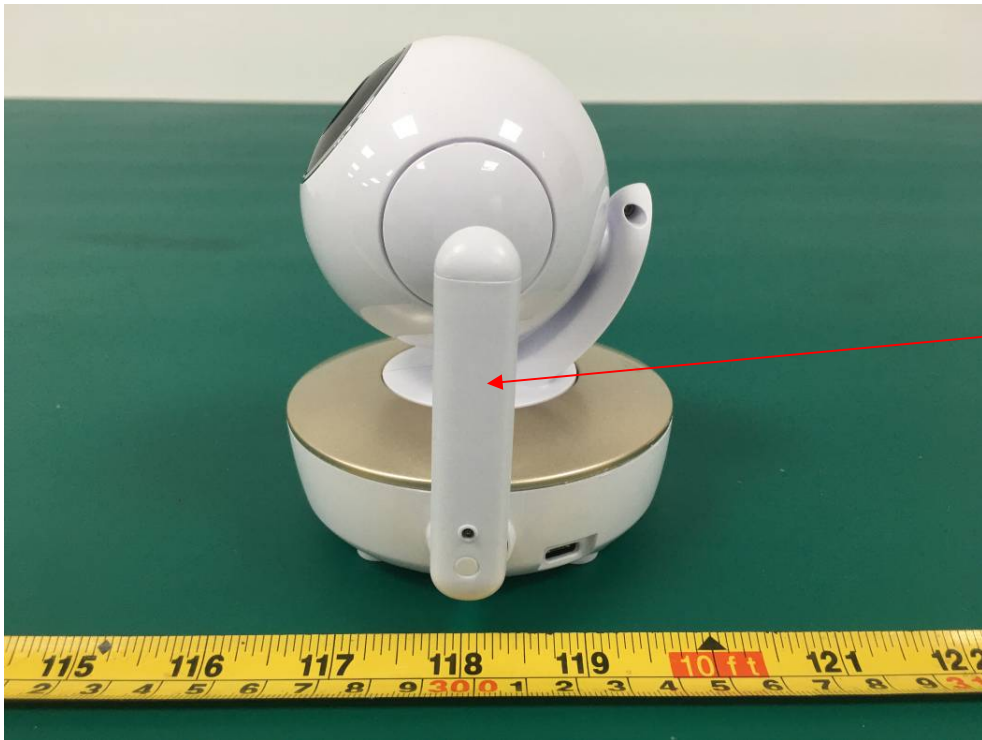

EXHIBIT B - EUT EXTERNAL PHOTOGRAPHS

Test Model: VM855 CONNECTBU

Wi-Fi ANT

Multiple Model: VM36XL TOUCHBU

Adapter1-Model: BQ12G-0501500-U

Adapter2-Model: YWK-AD050150-U