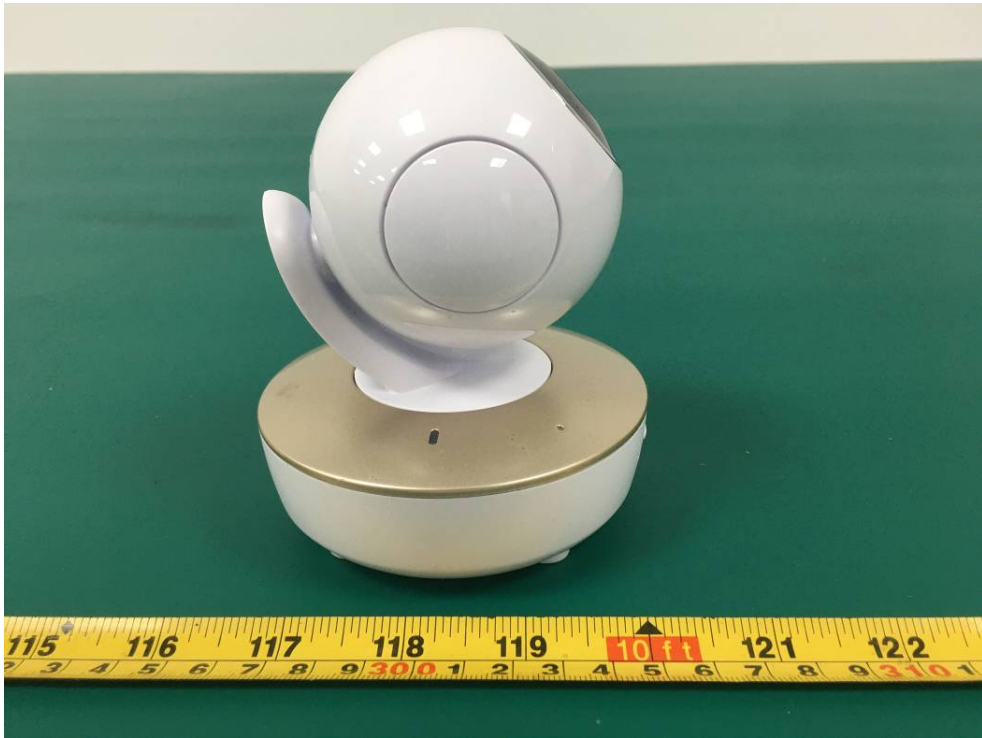

EXHIBIT B - EUT EXTERNAL PHOTOGRAPHS

Test Model: VM855 CONNECTBU

Wi-Fi ANT

Multiple Model: VM36XL TOUCHBU

Adapter1-Model: BQ12G-0501500-U

Adapter2-Model: YWK-AD050150-U