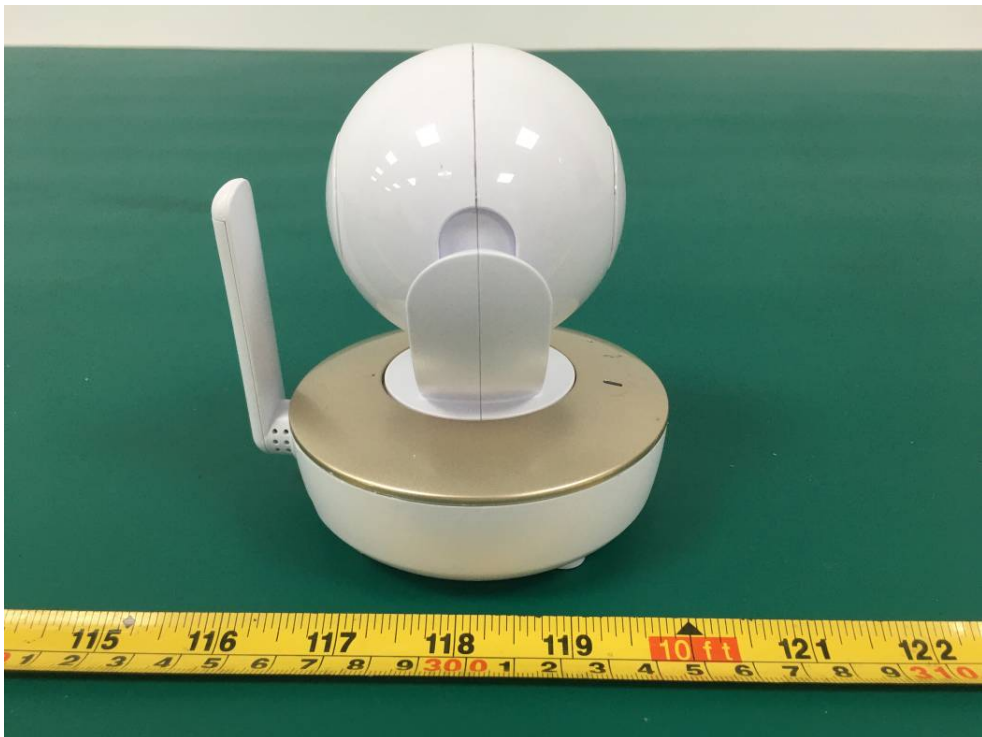

EXHIBIT B - EUT EXTERNAL PHOTOGRAPHS

Test Model: VM855 CONNECTBU

Wi-Fi ANT

Multiple Model: VM36XL TOUCHBU

Adapter1-Model: BQ12G-0501500-U

Adapter2-Model: YWK-AD050150-U