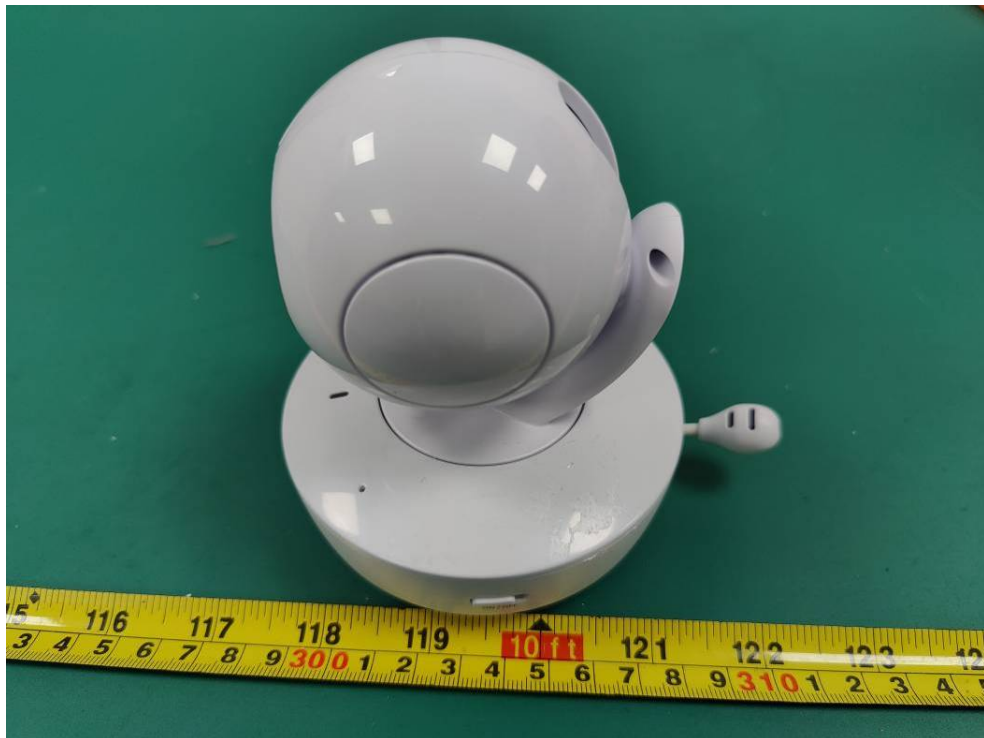

EXHIBIT B - EUT EXTERNAL PHOTOGRAPHS

Test Model: VM36XLBU

Multiple Model: VM50ABU

Adapter1-Model: BQ05A-0501000-U

Adapter2-Model: YWK-AD050100-U