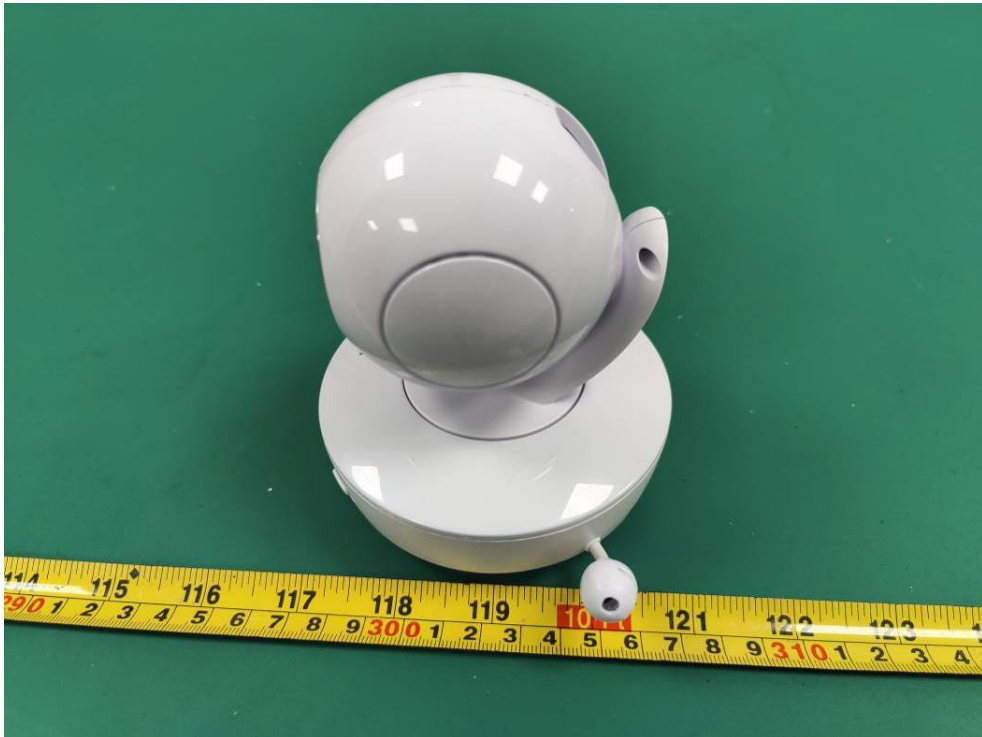

EXHIBIT B - EUT EXTERNAL PHOTOGRAPHS

Test Model: VM36XLBU

Multiple Model: VM50ABU

Adapter1-Model: BQ05A-0501000-U

Adapter2-Model: YWK-AD050100-U