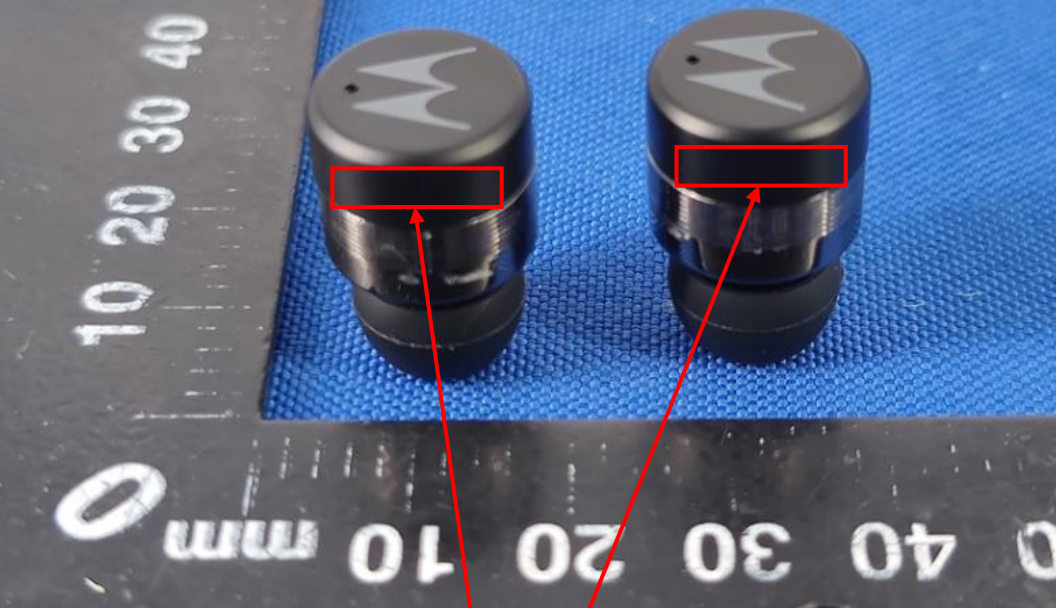

Label Artwork and Location

Model: MOTO BUDS 120

Label:

FCC ID: 2ARRB-VB120

Size: L*W=10*3.5mm

Location