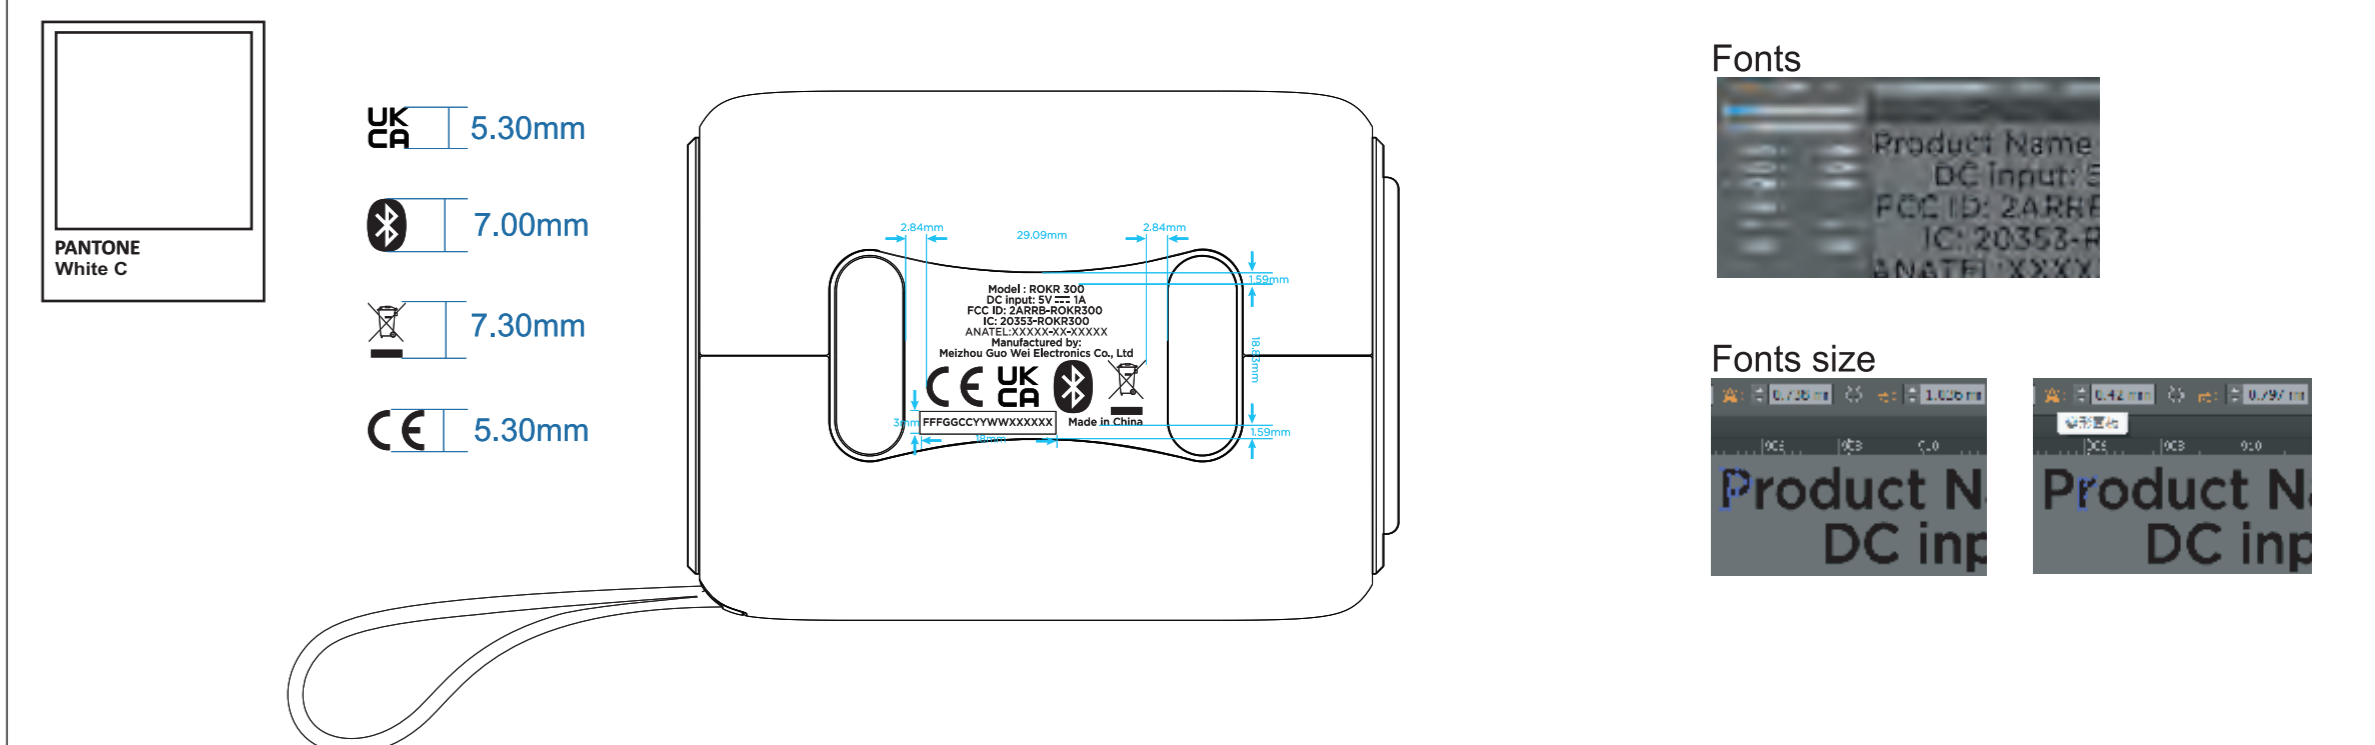

A Effect photo (for Refers only) 效果圖 (只供參考)

B Button silkscreen (按鍵絲印)
Silkscreen color (絲印顏色) : Pantone Cool Gray 11C (冷灰 11C)

C Logo (Logo 絲印)
Silkscreen color (絲印顏色) : Pantone Black 7C (黑色 7C)

D Rating label (額定標籤)
Silkscreen color (絲印顏色) : Pantone Cool gray 11C (冷灰11C)

E Serial no. label (機身流水號貼紙)
Black color label with white color Silkscreen (黑色貼紙白色絲印)