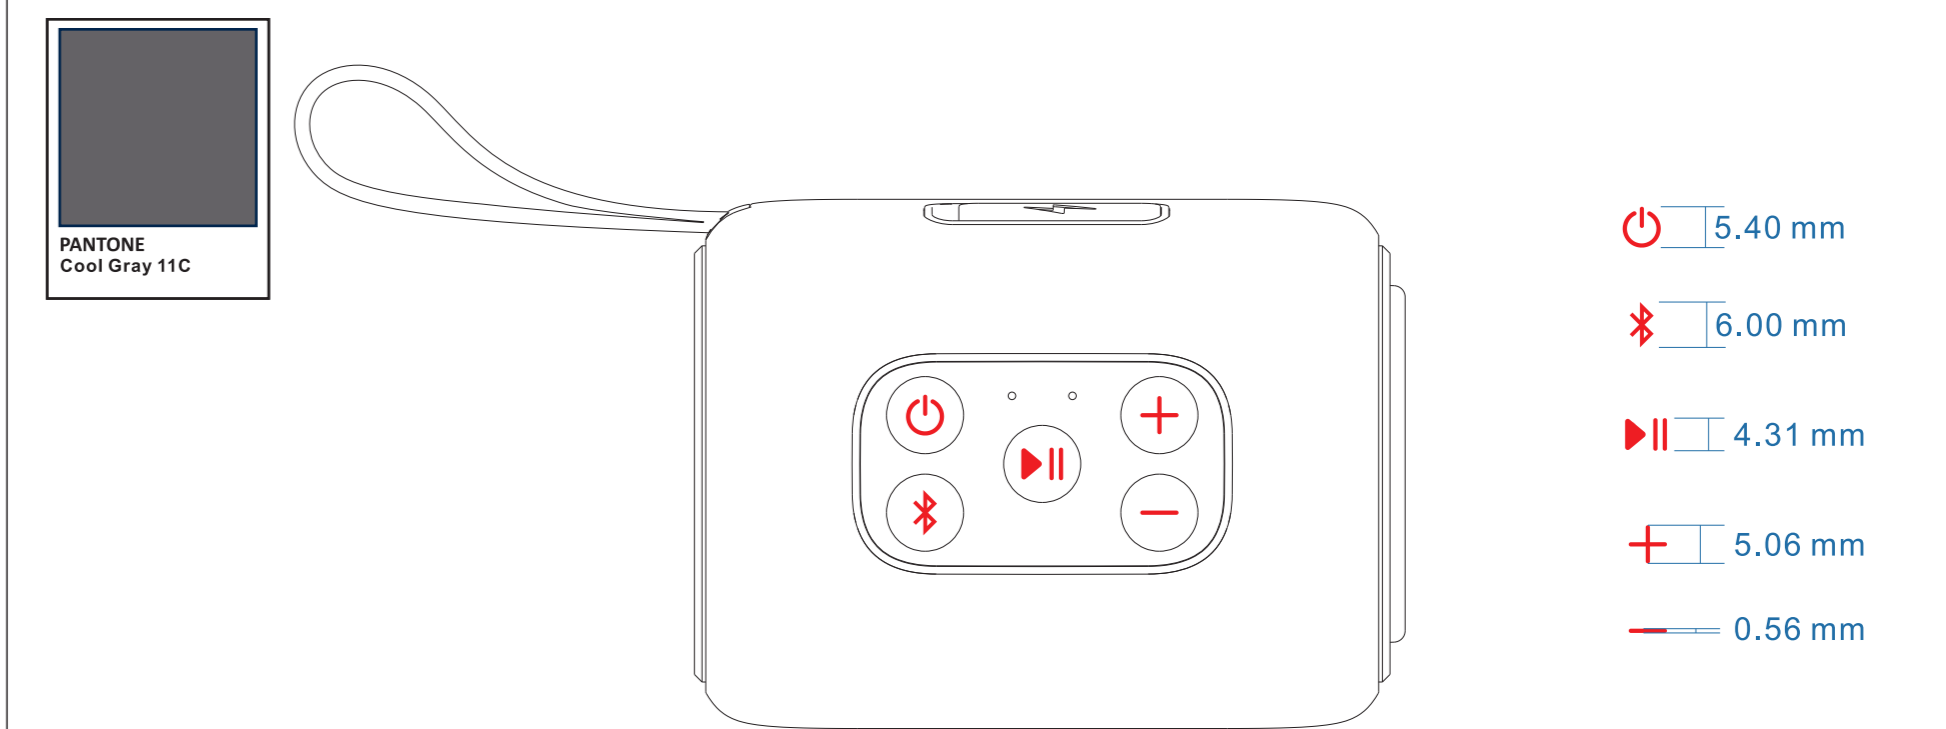

A Effect photo (for Refers only) 效果圖 (只供參考)

B Button silkscreen (按鍵絲印)
Silkscreen color (絲印顏色) : Pantone Cool Gray 11C (冷灰 11C)

C Logo (Logo 絲印)
Silkscreen color (絲印顏色) : Pantone Black 7C (黑色 7C)

D Rating label (額定標籤)
Silkscreen color (絲印顏色) : Pantone Cool gray 11C (冷灰11C)

E Serial no. label (機身流水號貼紙)
Black color label with white color Silkscreen (黑色貼紙白色絲印)