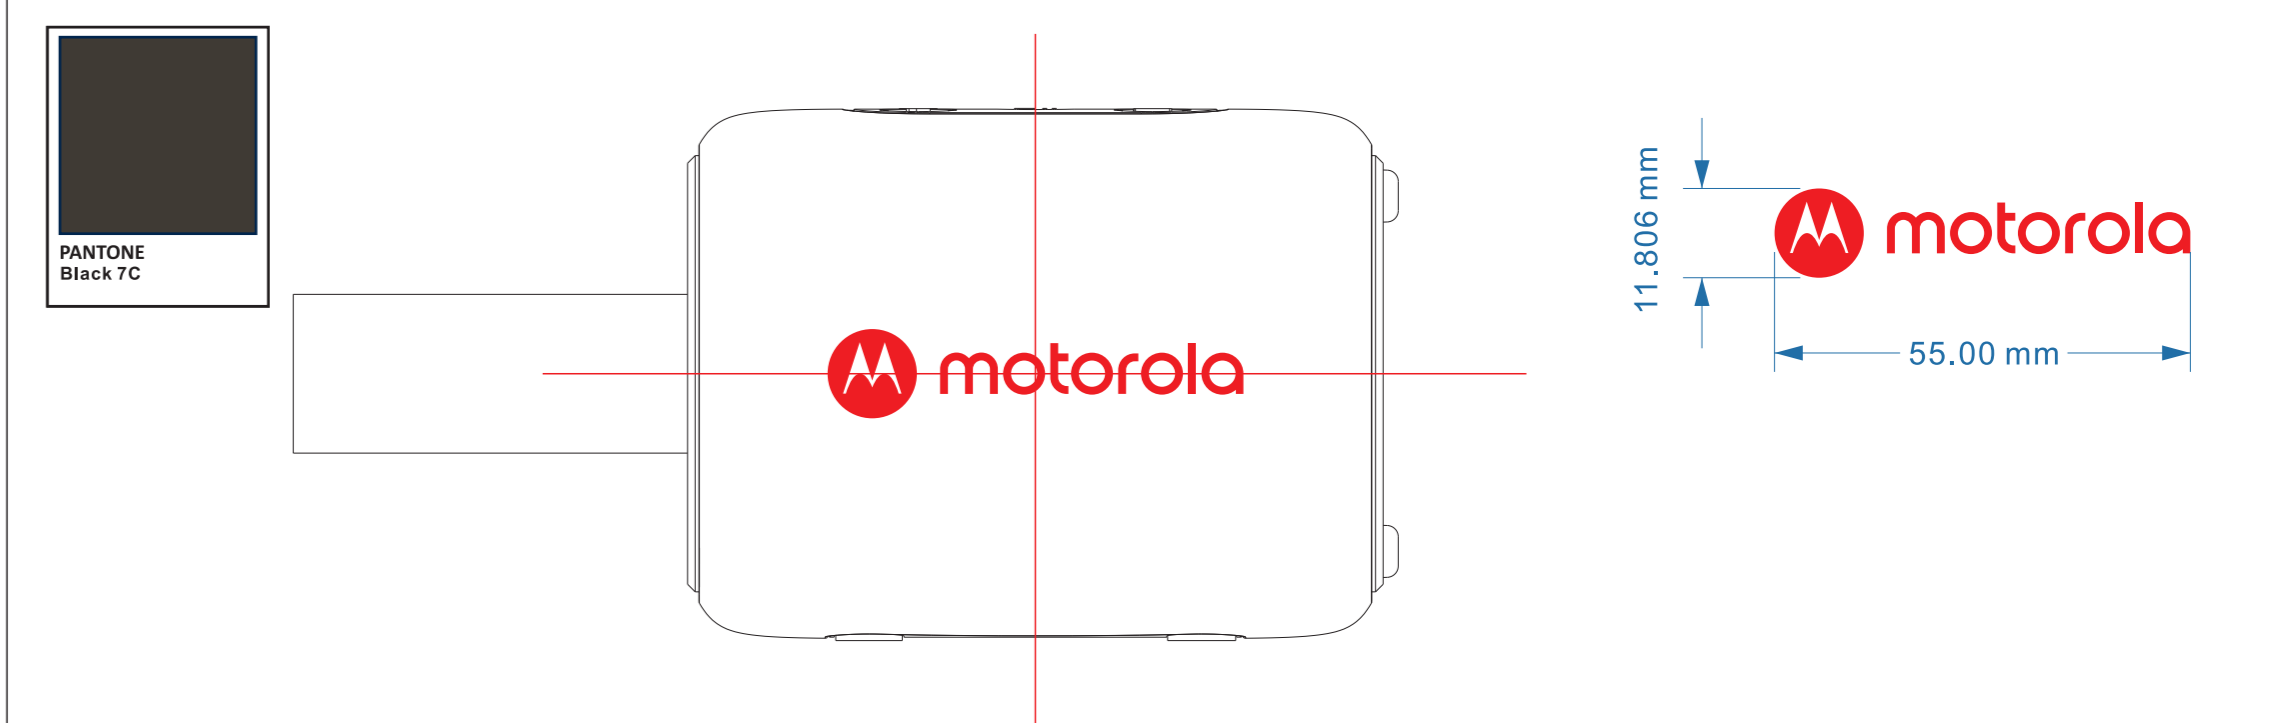

A Effect photo (for Refers only) 效果圖 (只供參考)

B Button silkscreen (按鍵絲印)
Silkscreen color (絲印顏色) : Pantone Cool Gray 11C (冷灰 11C)

C Logo (Logo 絲印)
Silkscreen color (絲印顏色) : Pantone Black 7C (黑色 7C)

D Rating label (額定標籤)
Silkscreen color (絲印顏色) : Pantone Cool gray 11C (冷灰11C)

E Serial no. label (機身流水號貼紙)
Black color label with white color Silkscreen (黑色貼紙白色絲印)