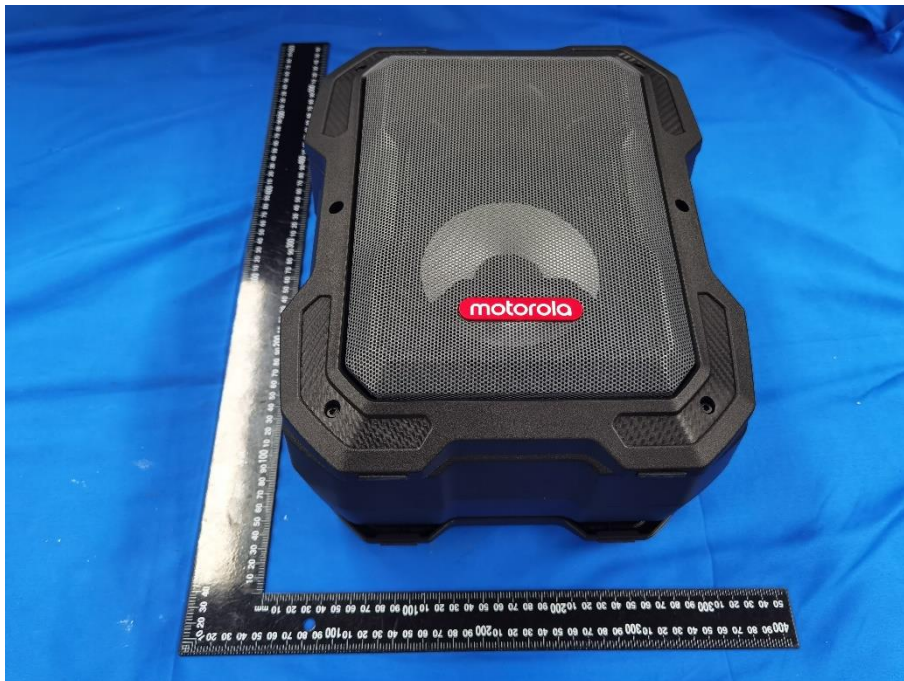

EUT EXTERNAL PHOTOS

FRONT VIEW OF EUT

REAR VIEW OF EUT

LEFT VIEW OF EUT

RIGHT VIEW OF EUT

TOP VIEW OF EUT

BOTTOM VIEW OF EUT

Accessory-Microphone

Accessory-TYPE-C Cable 1.2M

Accessory-AUX Cable 0.6M