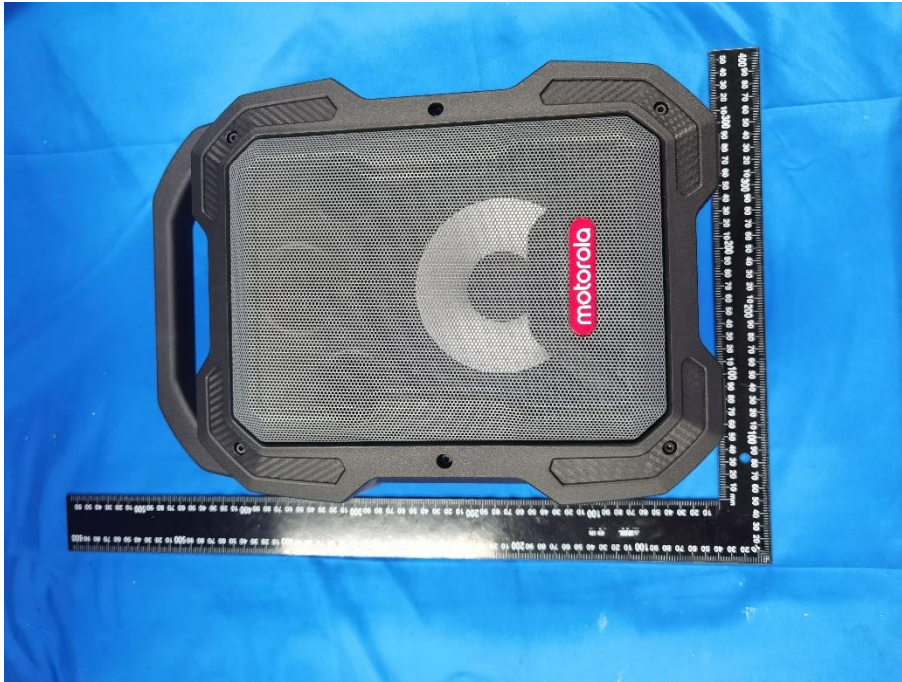

EUT EXTERNAL PHOTOS

FRONT VIEW OF EUT

REAR VIEW OF EUT

LEFT VIEW OF EUT

RIGHT VIEW OF EUT

TOP VIEW OF EUT

BOTTOM VIEW OF EUT

Accessory-Microphone

Accessory-TYPE-C Cable 1.2M

Accessory-AUX Cable 0.6M