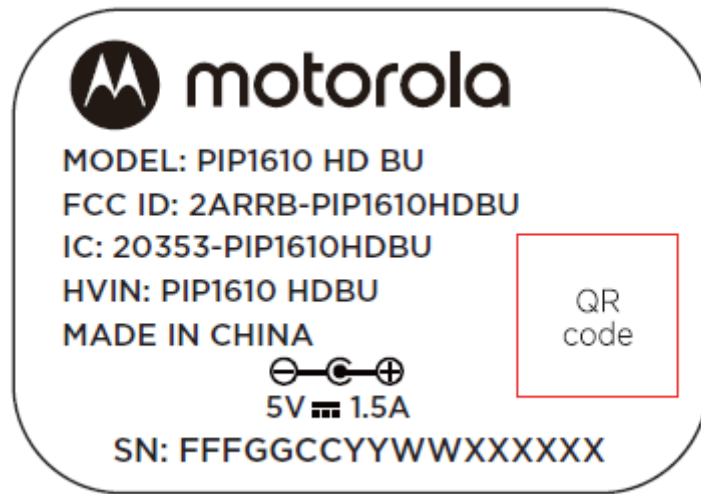

### FCC ID Label

### FCC ID Label Location Information

The label shown shall be permanently affixed at a conspicuous location on the device and be readily visible to the user at the time purchase (Labeling requirements per 2.925)