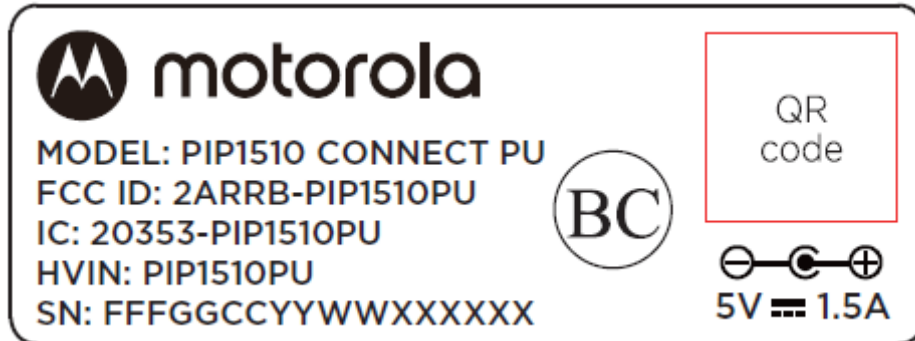

### FCC ID Label

Label

### FCC ID Label Location Information

The label shown shall be permanently affixed at a conspicuous location on the device and be readily visible to the user at the time purchase (Labeling requirements per 2.925)