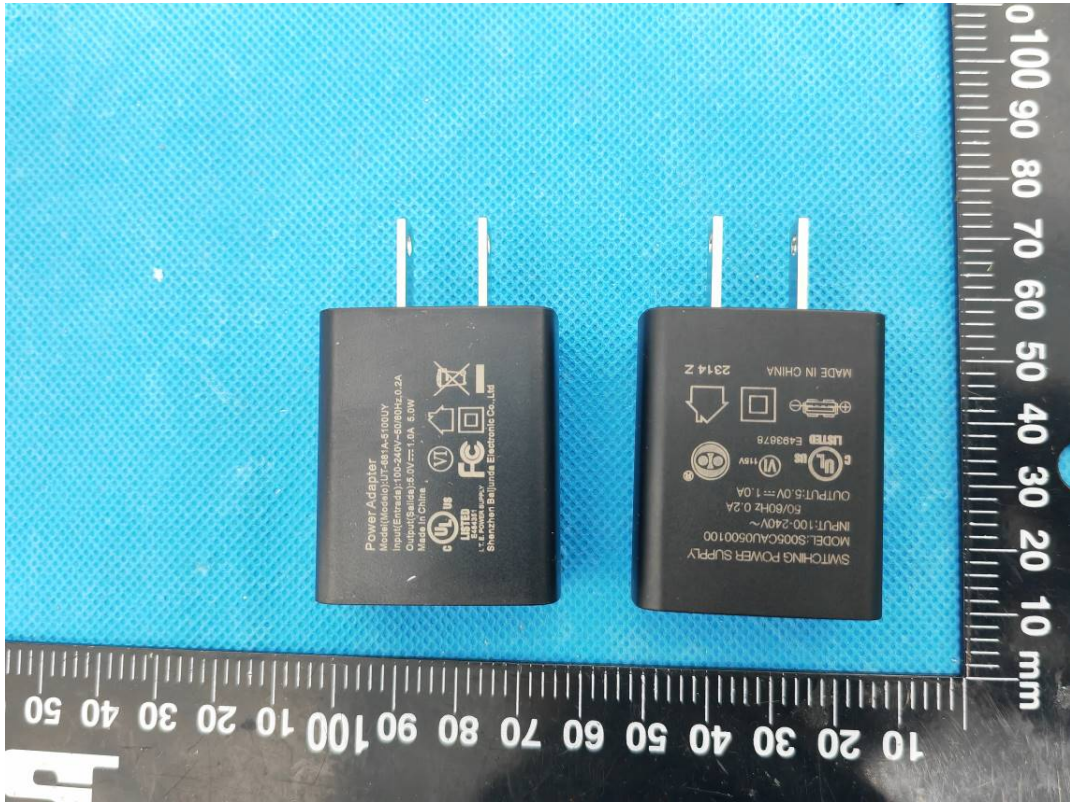

**EXHIBIT B - EUT EXTERNAL PHOTOGRAPHS**

Power Adapter

Model(Modelo):UT-681A-5100UY

Input(Entrada):100-240V-50/60Hz,0.2A

Output(Salida):5.0V = 1.0A 5.0W

Made In China

LISTED  
E484351

I. T. E. POWER SUPPLY