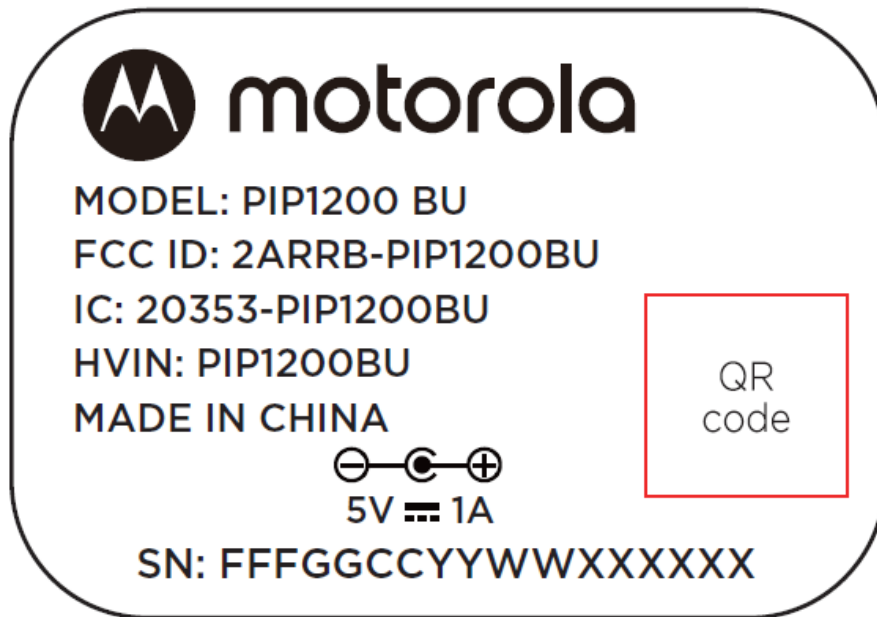

### FCC ID Label

### FCC ID Label Location Information

The label shown shall be permanently affixed at a conspicuous location on the device and be readily visible to the user at the time purchase (Labeling requirements per 2.925)