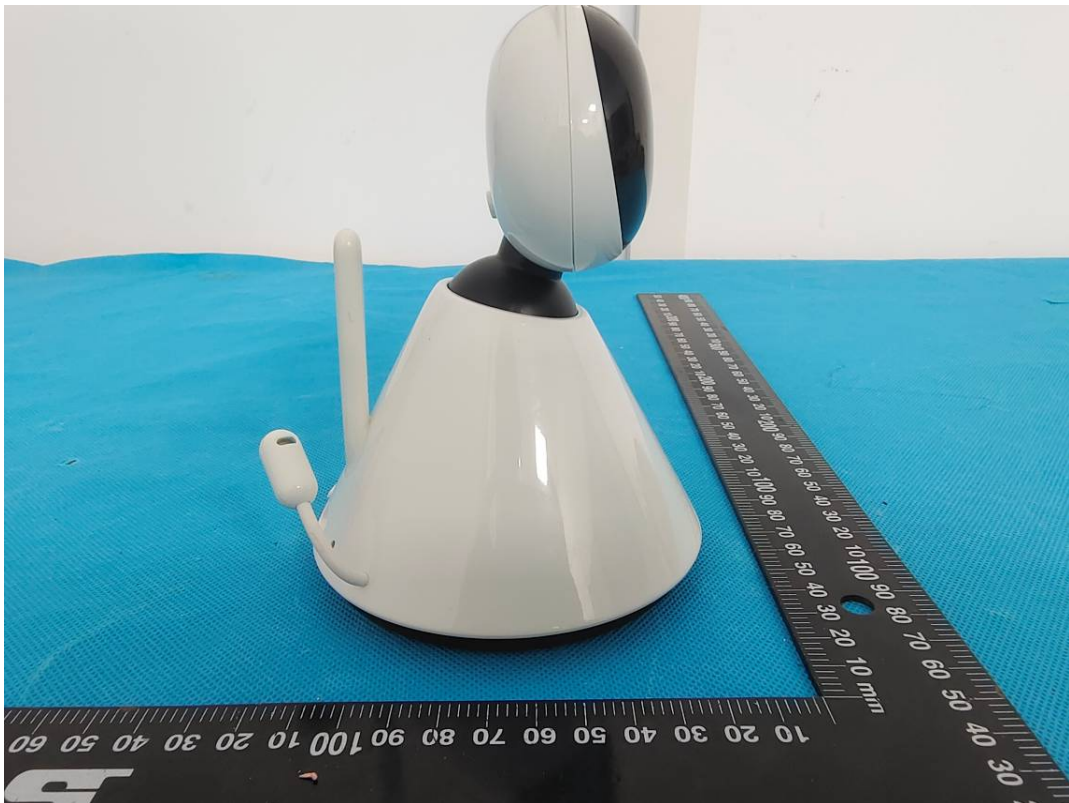

EUT EXTERNAL PHOTOGRAPHS

Model: PIP1000-P CONNECT

Model: PIP1700-P HD TOUCH CONNECT BU