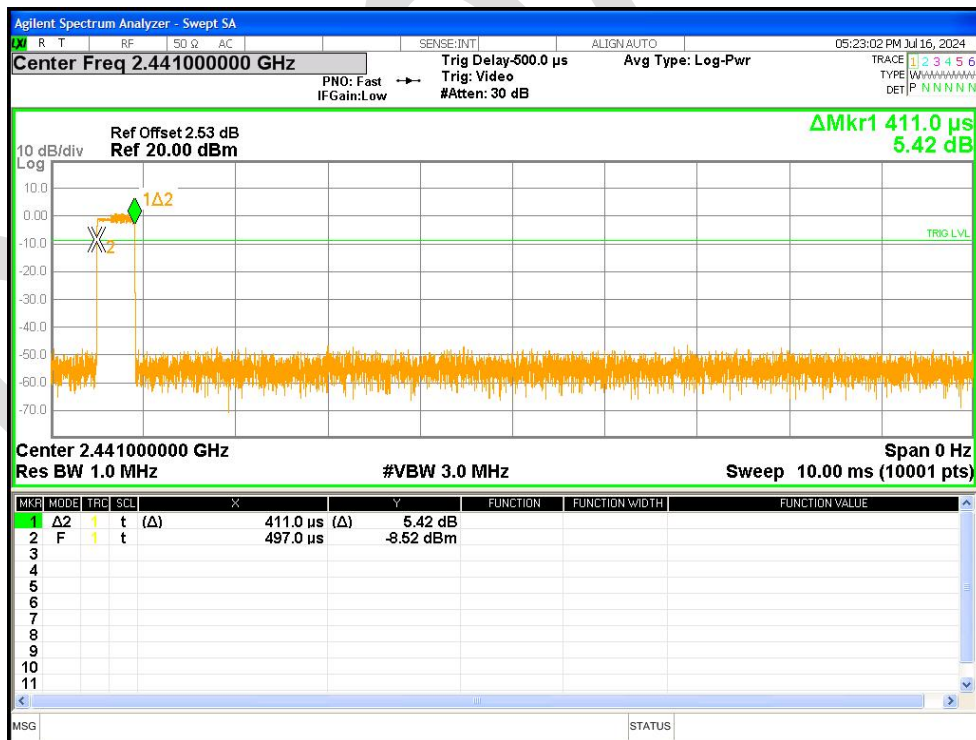

Dwell NVNT 2-DH1 2441MHz Ant1 One Burst

Dwell NVNT 2-DH1 2441MHz Ant1 Accumulated

Dwell NVNT 2-DH5 2441MHz Ant1 One Burst

Dwell NVNT 2-DH5 2441MHz Ant1 Accumulated

Appendix B: photographs of test setup

Conducted emissions at AC power line (150kHz-30MHz)

Radiated Emissions (30MHz-1GHz)

Radiated Emissions (above 1GHz)

Appendix C: photographs of EUT

Reference to the test report no. BLA-EMC-202407-A3301

----END OF REPORT----

The test report is effective only with both signature and specialized stamp, the result(s) shown in this report refer only to the sample(s) tested. Without written approval of BlueAsia, this report can't be reproduced except in full.