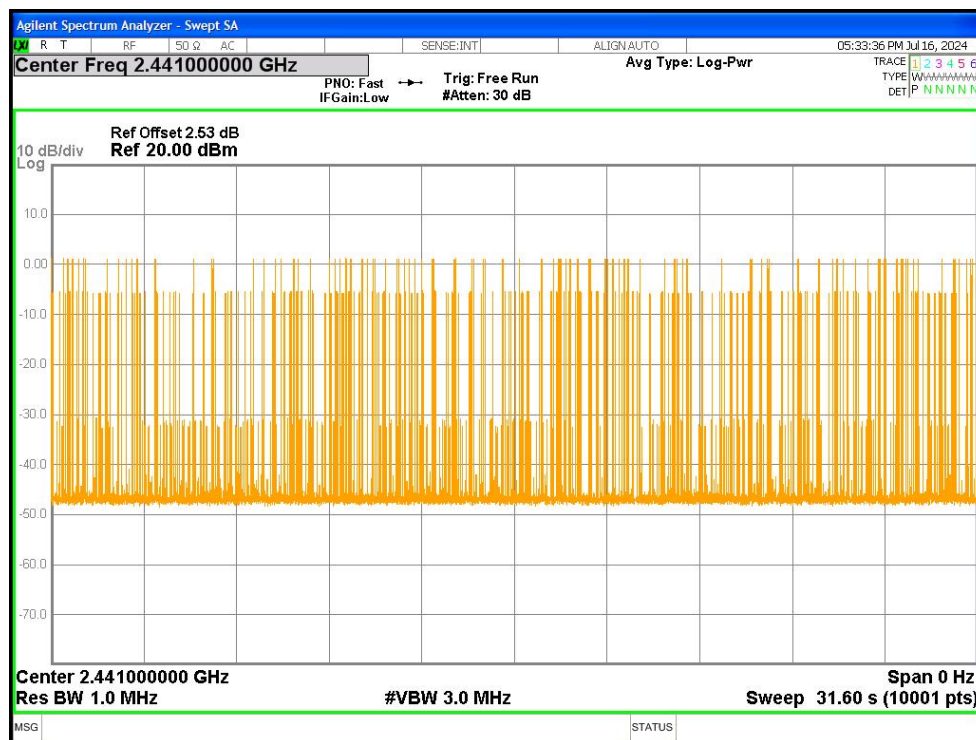

Dwell NVNT 2-DH1 2441MHz Ant1 One Burst

Dwell NVNT 2-DH1 2441MHz Ant1 Accumulated

Dwell NVNT 2-DH5 2441MHz Ant1 One Burst

Dwell NVNT 2-DH5 2441MHz Ant1 Accumulated

Appendix B: photographs of test setup

Conducted emissions at AC power line (150kHz-30MHz)

Radiated Emissions (30MHz-1GHz)

Radiated Emissions (above 1GHz)

Appendix C: photographs of EUT

Reference to the test report no. BLA-EMC-202407-A3301

----END OF REPORT----

The test report is effective only with both signature and specialized stamp, the result(s) shown in this report refer only to the sample(s) tested. Without written approval of BlueAsia, this report can't be reproduced except in full.