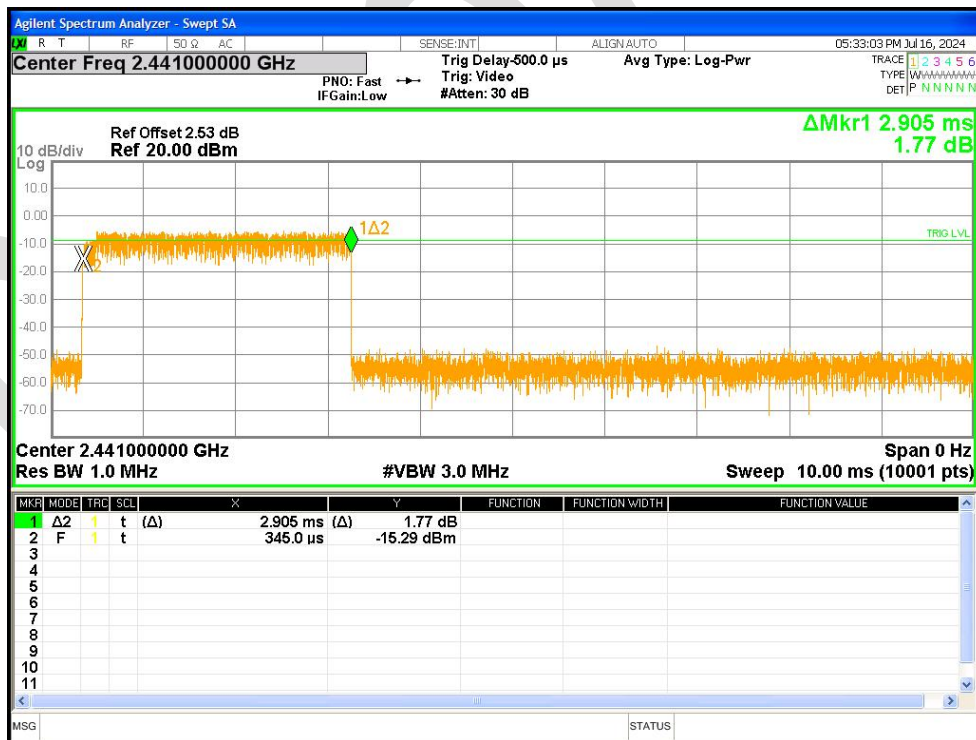

Dwell NVNT 2-DH1 2441MHz Ant1 One Burst

Dwell NVNT 2-DH1 2441MHz Ant1 Accumulated

Dwell NVNT 2-DH5 2441MHz Ant1 One Burst

Dwell NVNT 2-DH5 2441MHz Ant1 Accumulated

Appendix B: photographs of test setup

Conducted emissions at AC power line (150kHz-30MHz)

Radiated Emissions (30MHz-1GHz)

Radiated Emissions (above 1GHz)

Appendix C: photographs of EUT

Reference to the test report no. BLA-EMC-202407-A3301

----END OF REPORT----

The test report is effective only with both signature and specialized stamp, the result(s) shown in this report refer only to the sample(s) tested. Without written approval of BlueAsia, this report can't be reproduced except in full.