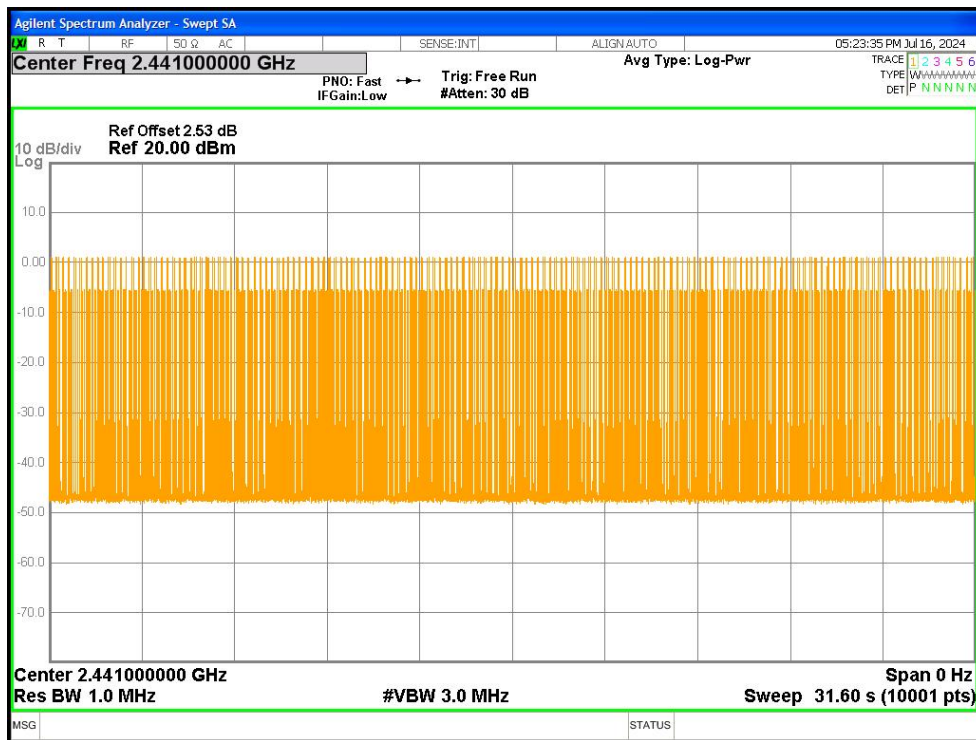

Dwell NVNT 2-DH1 2441MHz Ant1 One Burst

Dwell NVNT 2-DH1 2441MHz Ant1 Accumulated

Dwell NVNT 2-DH5 2441MHz Ant1 One Burst

Dwell NVNT 2-DH5 2441MHz Ant1 Accumulated

Appendix B: photographs of test setup

Conducted emissions at AC power line (150kHz-30MHz)

Radiated Emissions (30MHz-1GHz)

Radiated Emissions (above 1GHz)

Appendix C: photographs of EUT

Reference to the test report no. BLA-EMC-202407-A3301

----END OF REPORT----

The test report is effective only with both signature and specialized stamp, the result(s) shown in this report refer only to the sample(s) tested. Without written approval of BlueAsia, this report can't be reproduced except in full.