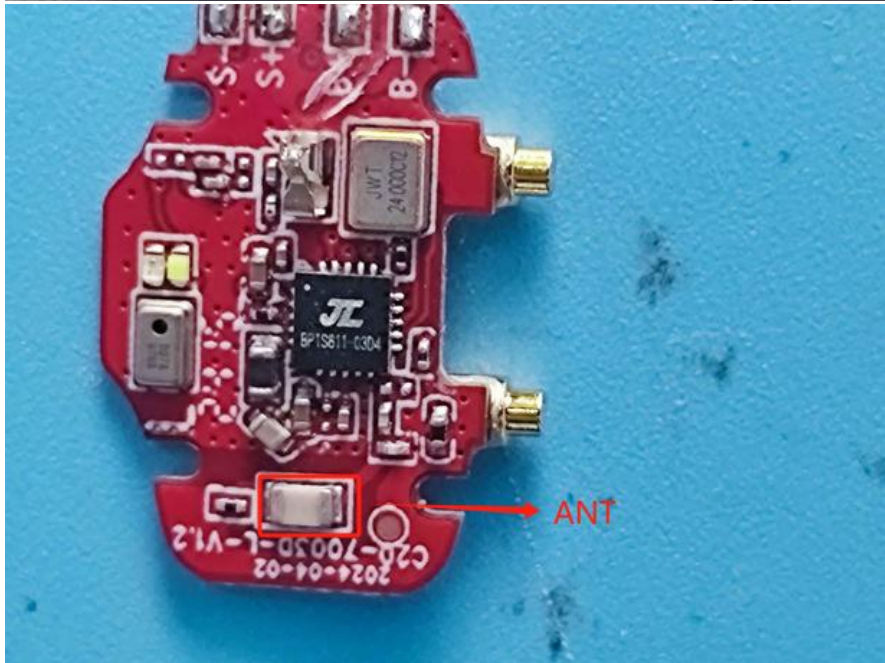

**Product Name** : MOTOROLA true wireless headphones

Left

Right