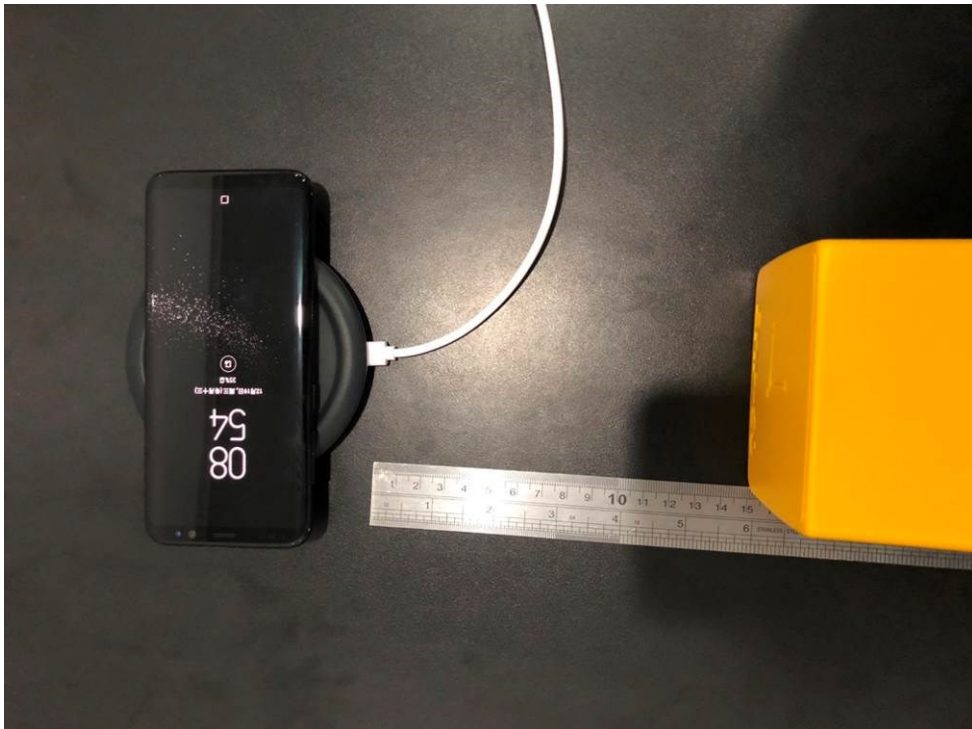

1.3 RF exposure setup Test with mobile phone with 15cm measurement distance

Side 2