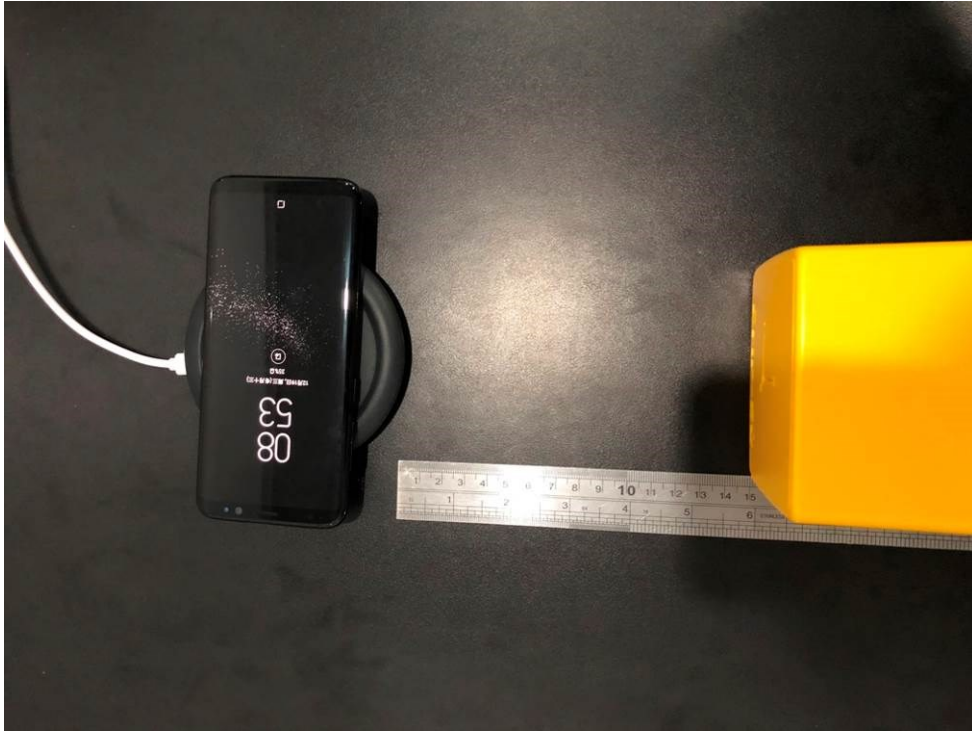

1.3 RF exposure setup Test with mobile phone with 15cm measurement distance

Side 1