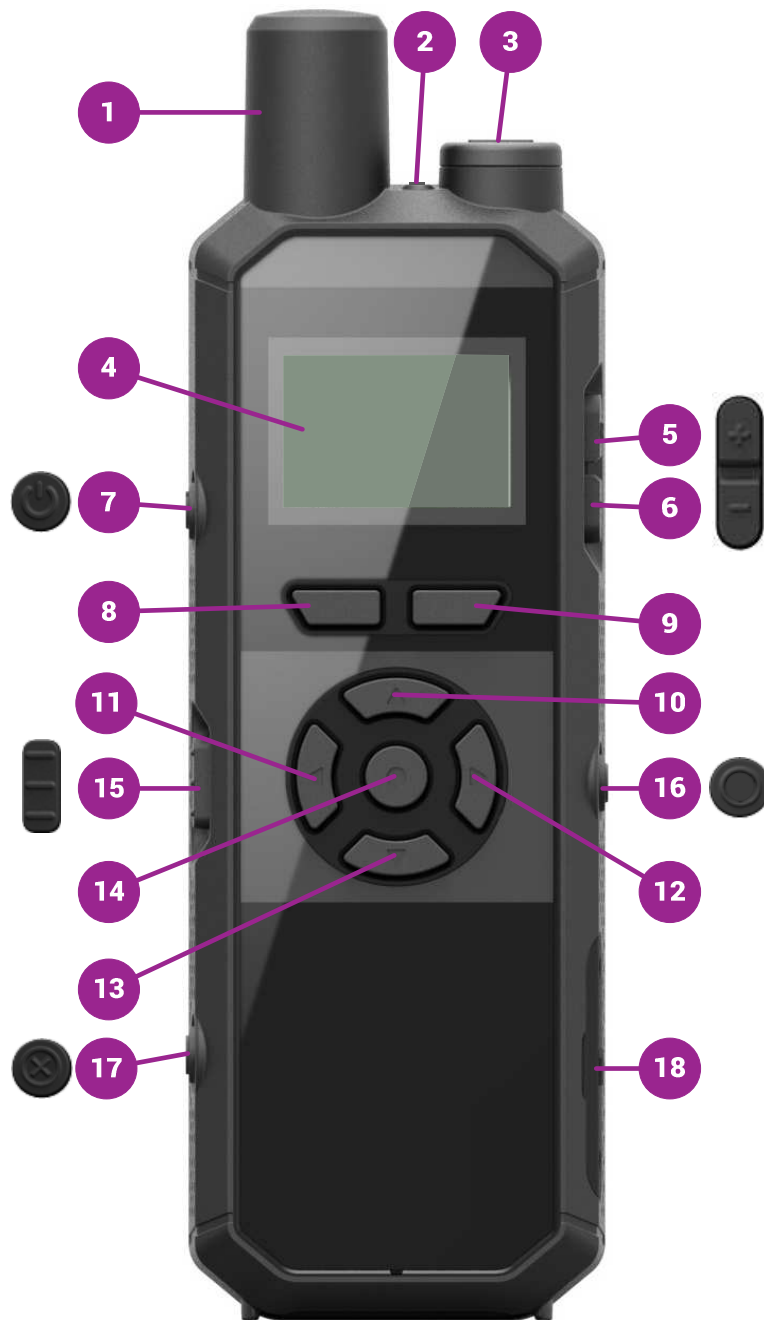

10073537-A6 Bracer PTT Handset external photos including legend

Device Overview

1	Antenna	12	Right navigation key
2	LED indicator	13	Down navigation key
3	SOS button	14	Centre navigation key
4	LCD display	15	PTT button
5	Volume up button	16	Multi-function button 2
6	Volume down button	17	Multi-function button 1
7	Power On/Off button	18	SIM card slot
8	Left soft key	19	Power/USB connector
9	Right soft key	20	Audio/PTT connector
10	Up navigation key	21	External antenna connector
11	Left navigation key	22	Lanyard tether point

Front View

Bottom View