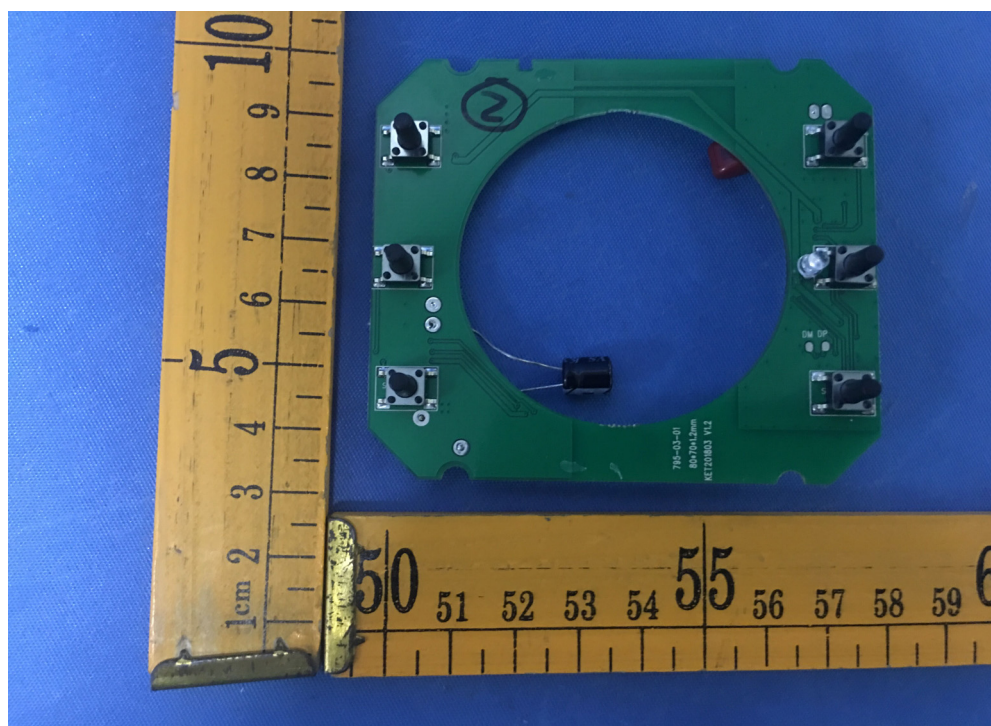

Reference No.: WTS18S10127657W

Model 20649 – Internal Photos

Reference No.: WTS18S10127657W

Reference No.: WTS18S10127657W

Waltek Services (Shenzhen) Co.,Ltd.
<http://www.waltek.com.cn>

Reference No.: WTS18S10127657W

Reference No.: WTS18S10127657W

Reference No.: WTS18S10127657W

ANT