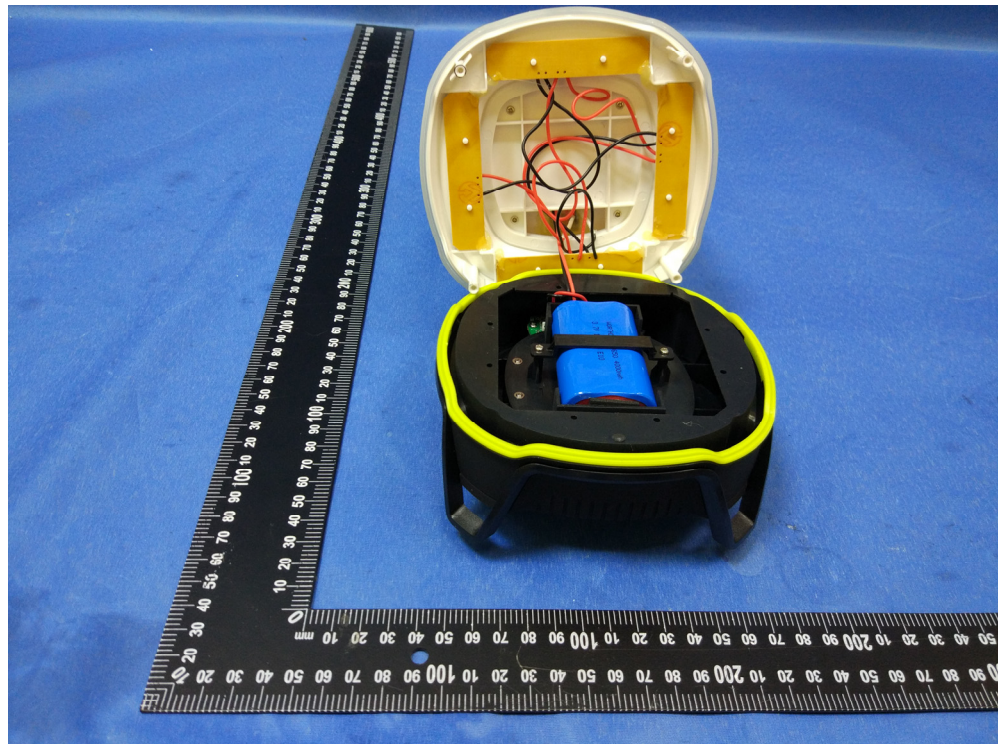

Reference No.: WTS18S10127657W

Model 20649 – Internal Photos

Reference No.: WTS18S10127657W

Reference No.: WTS18S10127657W

Waltek Services (Shenzhen) Co.,Ltd.
<http://www.waltek.com.cn>

Reference No.: WTS18S10127657W

Reference No.: WTS18S10127657W

Reference No.: WTS18S10127657W

ANT