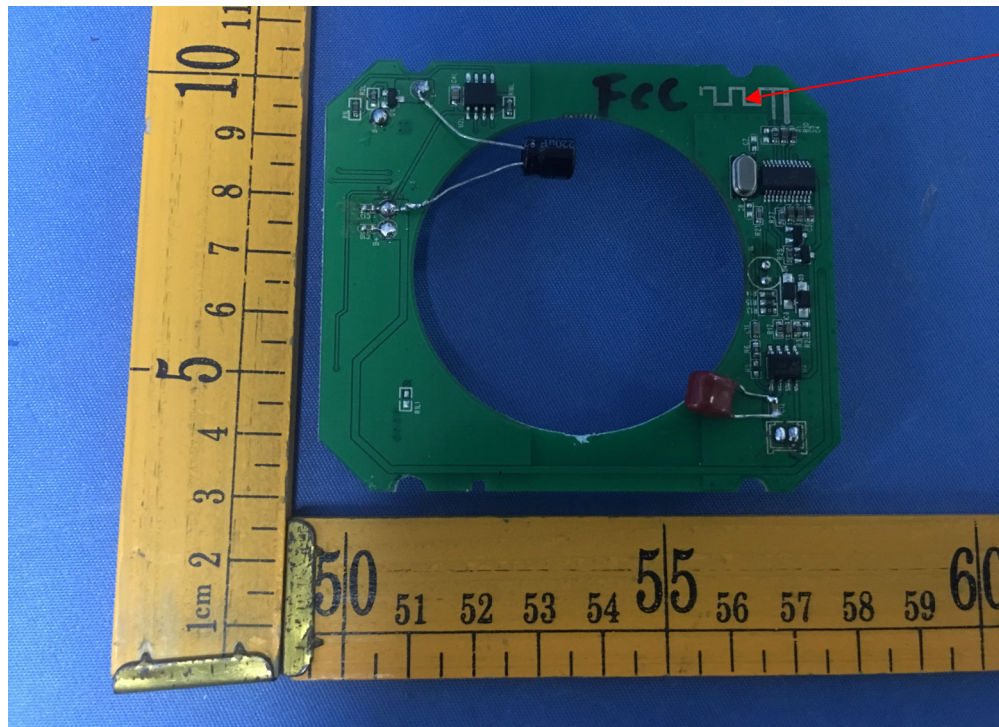

Reference No.: WTS18S10127657W

Model 20649 – Internal Photos

Reference No.: WTS18S10127657W

Reference No.: WTS18S10127657W

Waltek Services (Shenzhen) Co.,Ltd.
<http://www.waltek.com.cn>

Reference No.: WTS18S10127657W

Reference No.: WTS18S10127657W

Reference No.: WTS18S10127657W

ANT