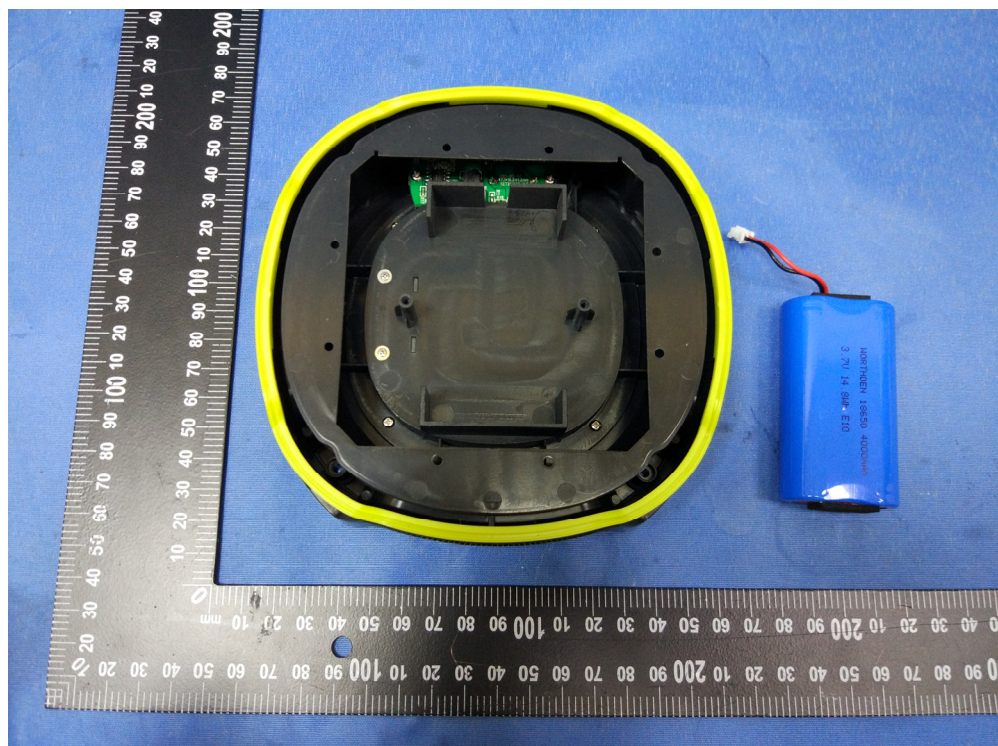

Reference No.: WTS18S10127657W

Model 20649 – Internal Photos

Reference No.: WTS18S10127657W

Reference No.: WTS18S10127657W

Waltek Services (Shenzhen) Co.,Ltd.
<http://www.waltek.com.cn>

Reference No.: WTS18S10127657W

Reference No.: WTS18S10127657W

Reference No.: WTS18S10127657W

ANT