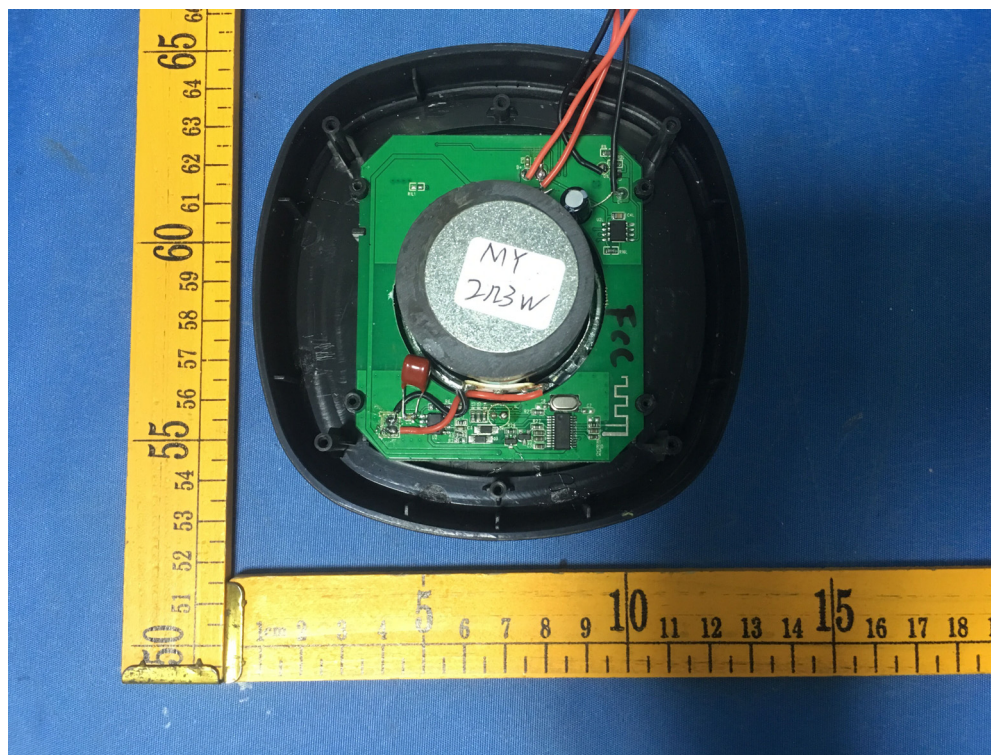

Reference No.: WTS18S10127657W

Model 20649 – Internal Photos

Reference No.: WTS18S10127657W

Reference No.: WTS18S10127657W

Waltek Services (Shenzhen) Co.,Ltd.
<http://www.waltek.com.cn>

Reference No.: WTS18S10127657W

Reference No.: WTS18S10127657W

Reference No.: WTS18S10127657W

ANT