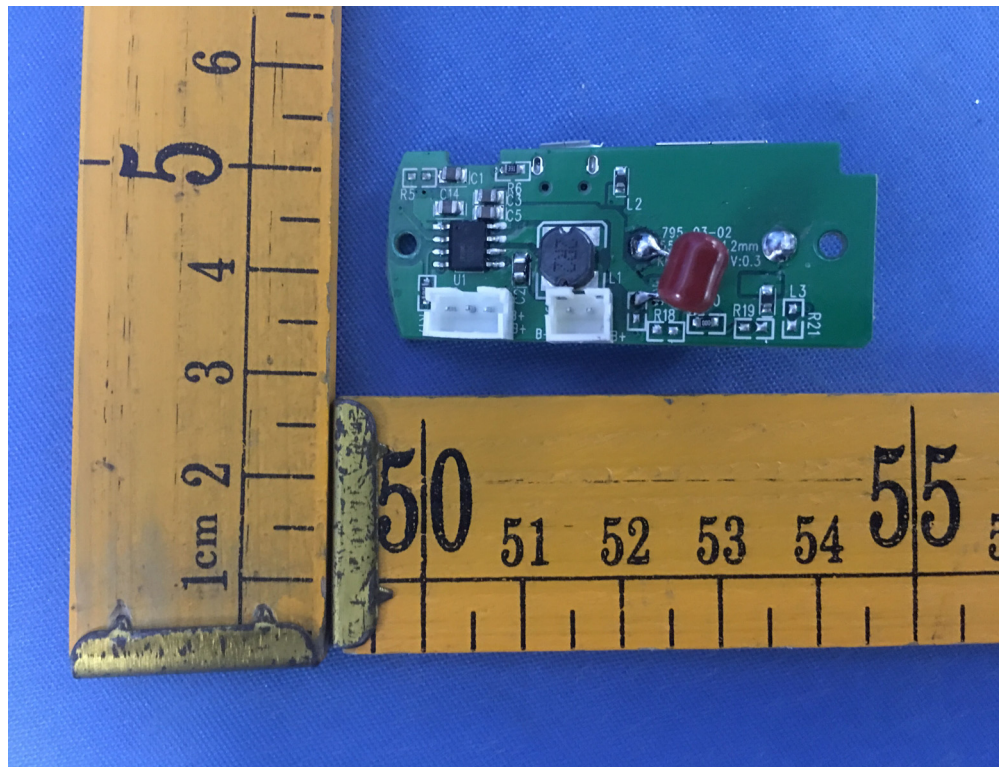

Reference No.: WTS18S10127657W

Model 20649 – Internal Photos

Reference No.: WTS18S10127657W

Reference No.: WTS18S10127657W

Waltek Services (Shenzhen) Co.,Ltd.
<http://www.waltek.com.cn>

Reference No.: WTS18S10127657W

Reference No.: WTS18S10127657W

Reference No.: WTS18S10127657W

ANT