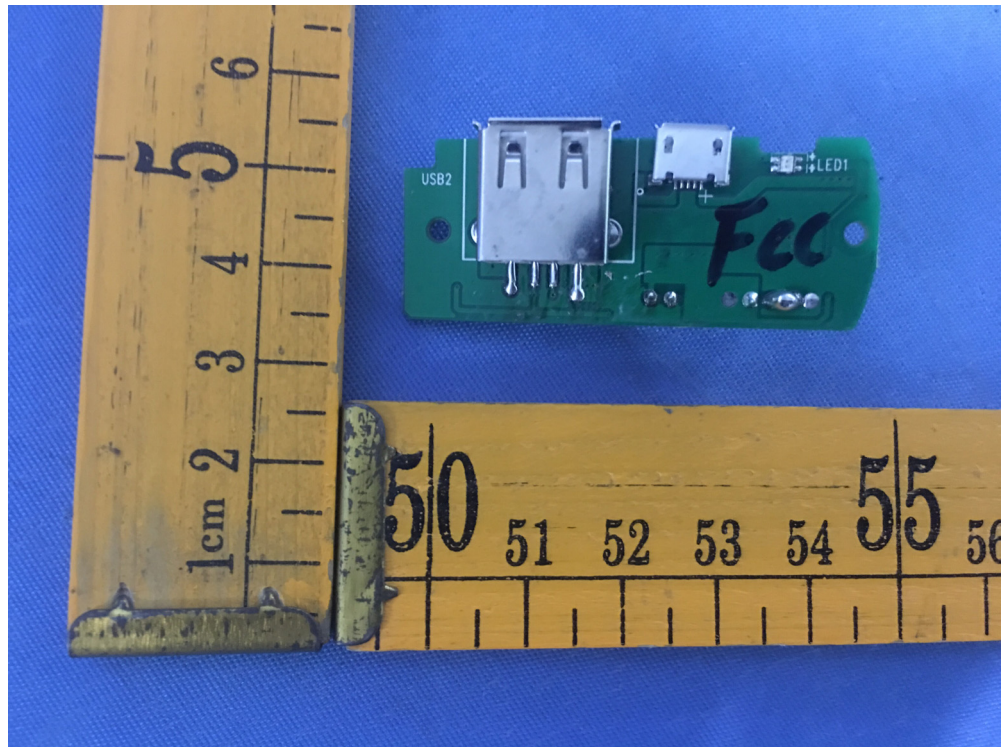

Reference No.: WTS18S10127657W

Model 20649 – Internal Photos

Reference No.: WTS18S10127657W

Reference No.: WTS18S10127657W

Waltek Services (Shenzhen) Co.,Ltd.
<http://www.waltek.com.cn>

Reference No.: WTS18S10127657W

Reference No.: WTS18S10127657W

Reference No.: WTS18S10127657W

ANT