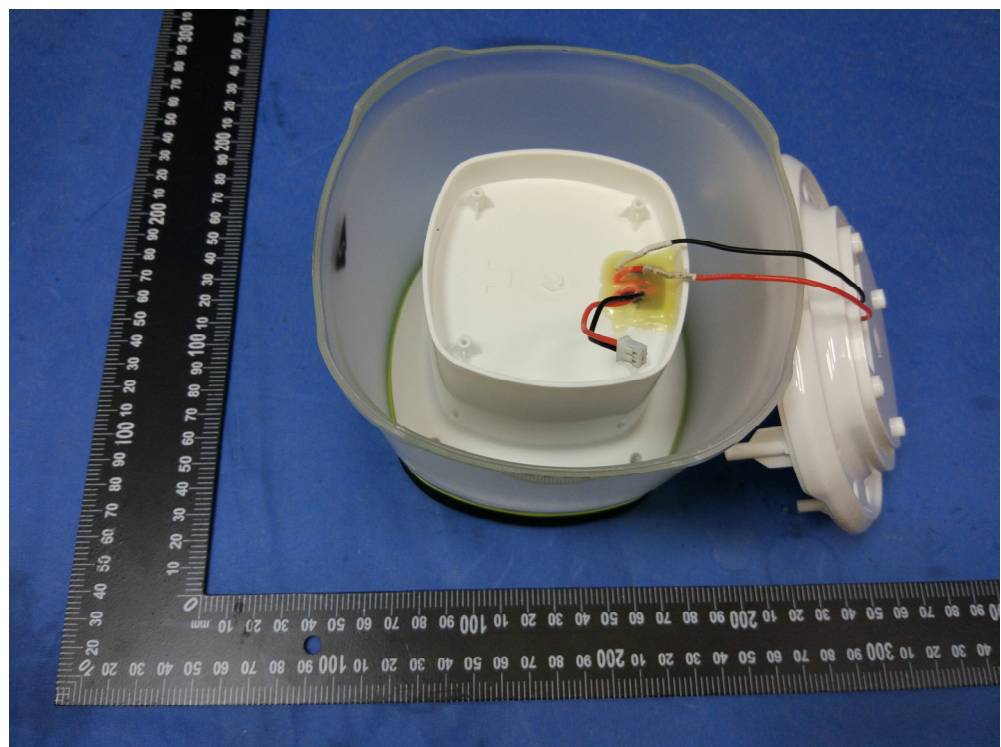

Reference No.: WTS18S10127657W

Model 20649 – Internal Photos

Reference No.: WTS18S10127657W

Reference No.: WTS18S10127657W

Waltek Services (Shenzhen) Co.,Ltd.
<http://www.waltek.com.cn>

Reference No.: WTS18S10127657W

Reference No.: WTS18S10127657W

Reference No.: WTS18S10127657W

ANT