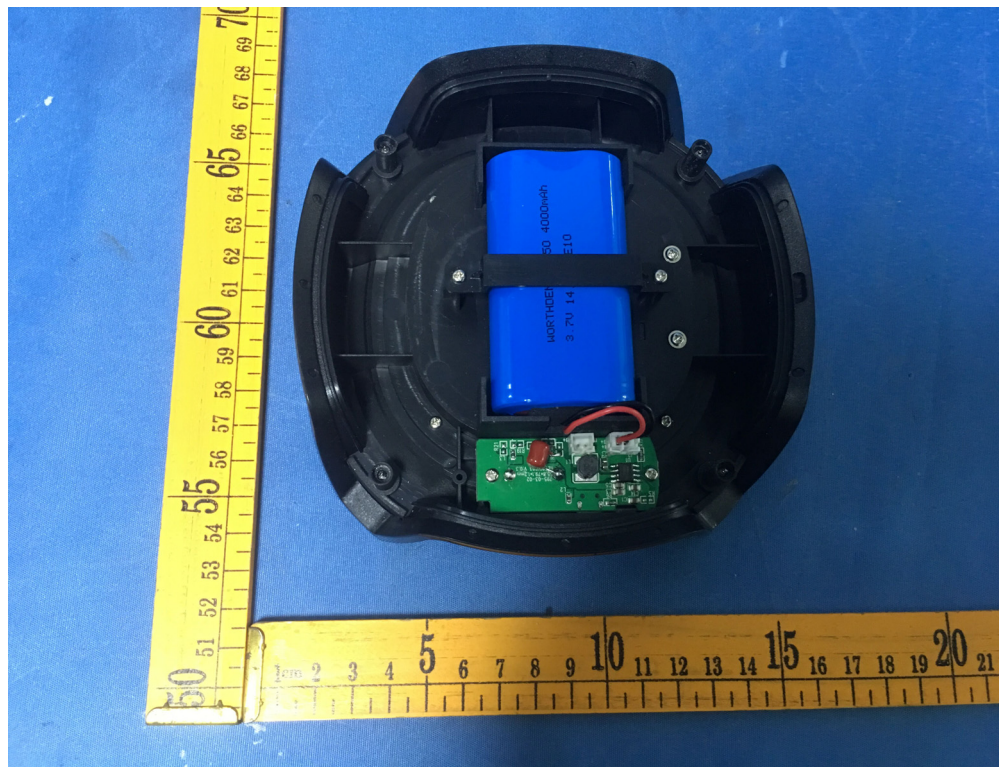

Reference No.: WTS18S10127657W

Model 20649 – Internal Photos

Reference No.: WTS18S10127657W

Reference No.: WTS18S10127657W

Waltek Services (Shenzhen) Co.,Ltd.
<http://www.waltek.com.cn>

Reference No.: WTS18S10127657W

Reference No.: WTS18S10127657W

Reference No.: WTS18S10127657W

ANT