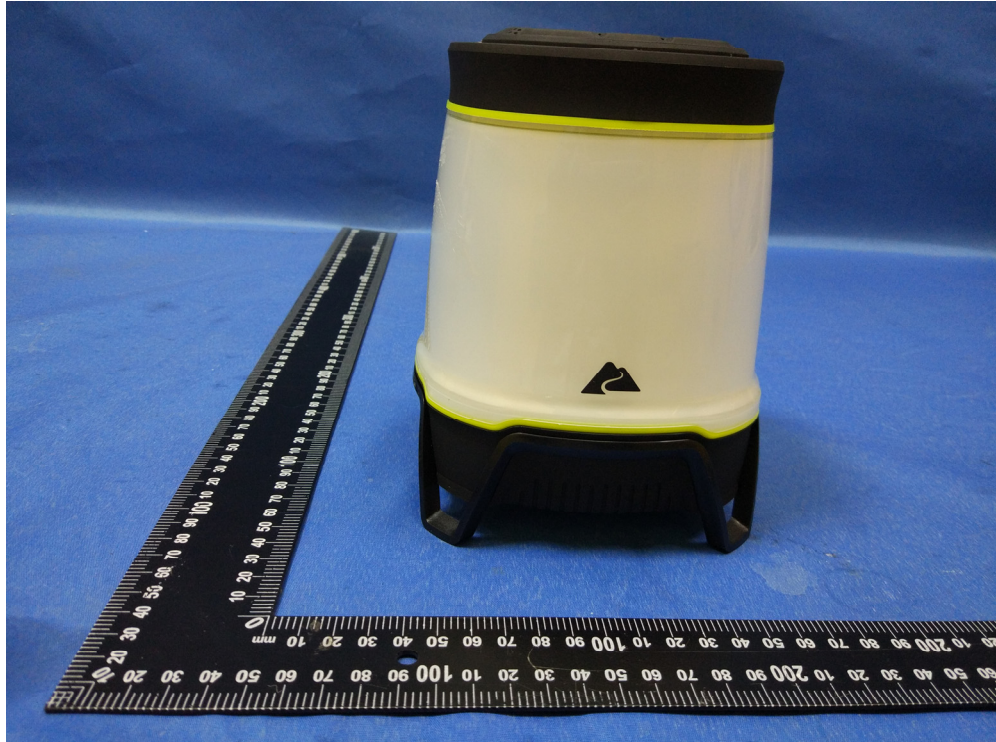

Reference No.: WTS18S10127657W

Photographs – Constructional Details

Model 20649 –External Photos

Reference No.: WTS18S10127657W

Reference No.: WTS18S10127657W

Reference No.: WTS18S10127657W

Reference No.: WTS18S10127657W