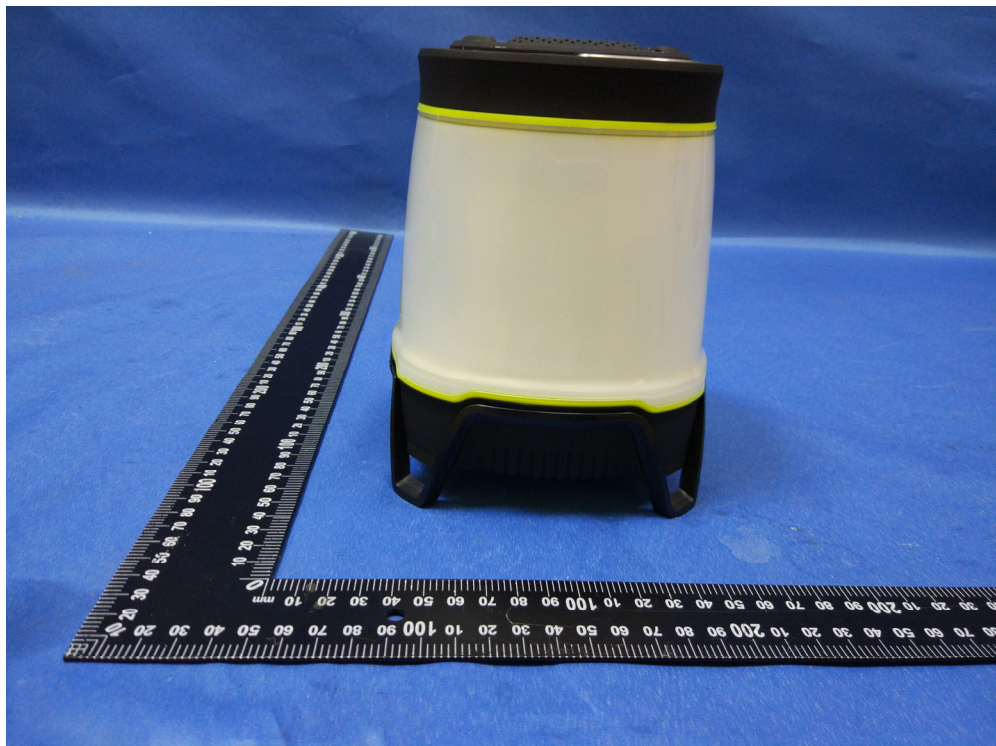

Reference No.: WTS18S10127657W

Photographs – Constructional Details

Model 20649 –External Photos

Reference No.: WTS18S10127657W

Reference No.: WTS18S10127657W

Reference No.: WTS18S10127657W

Reference No.: WTS18S10127657W