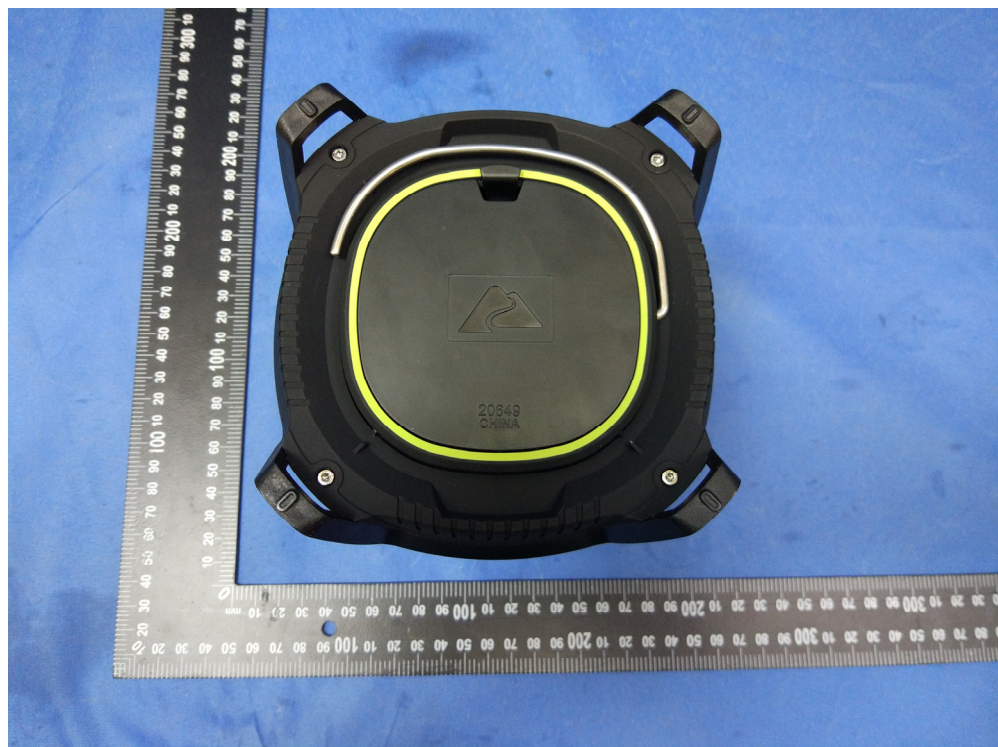

Reference No.: WTS18S10127657W

Photographs – Constructional Details

Model 20649 –External Photos

Reference No.: WTS18S10127657W

Reference No.: WTS18S10127657W

Reference No.: WTS18S10127657W

Reference No.: WTS18S10127657W