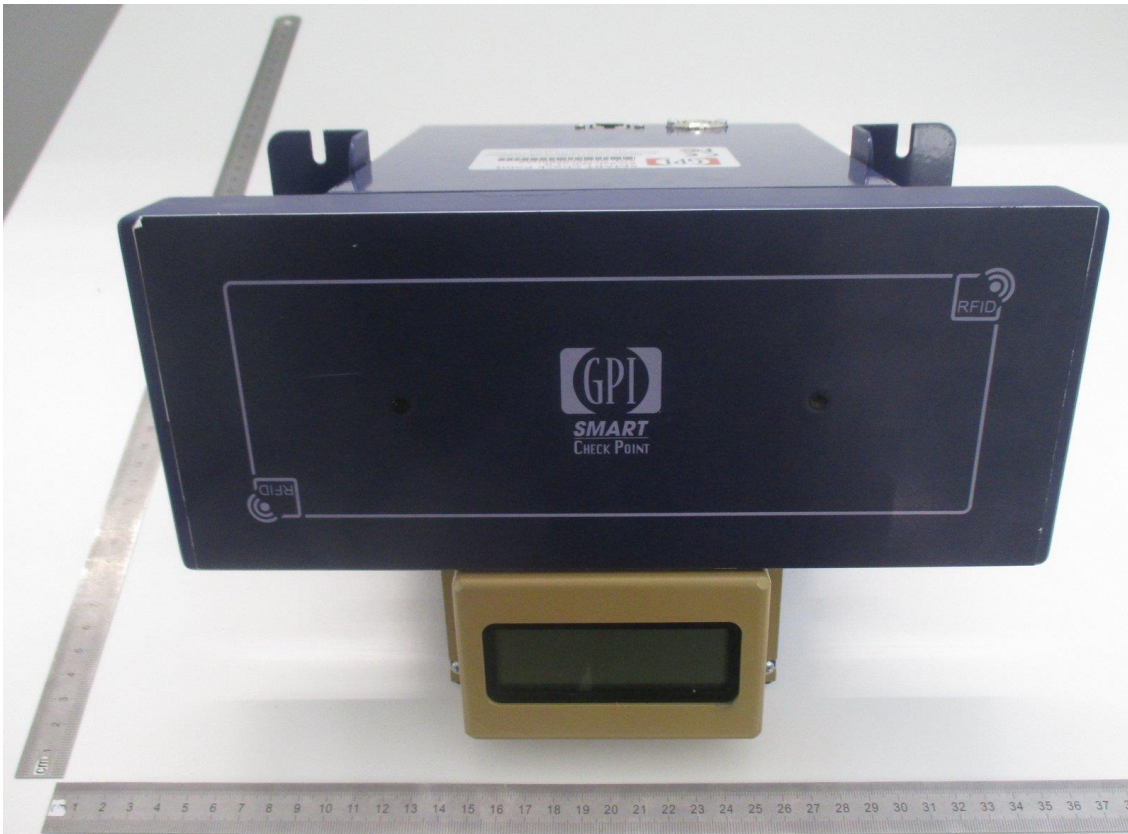

# External photos

Project file: C20173327  
Date: 2018-10-30  
Pages: 6

**Product:** SMART Check Point

**Type reference:** SCP v1.0

Figure 1

Figure 2

Figure 3

Figure 4