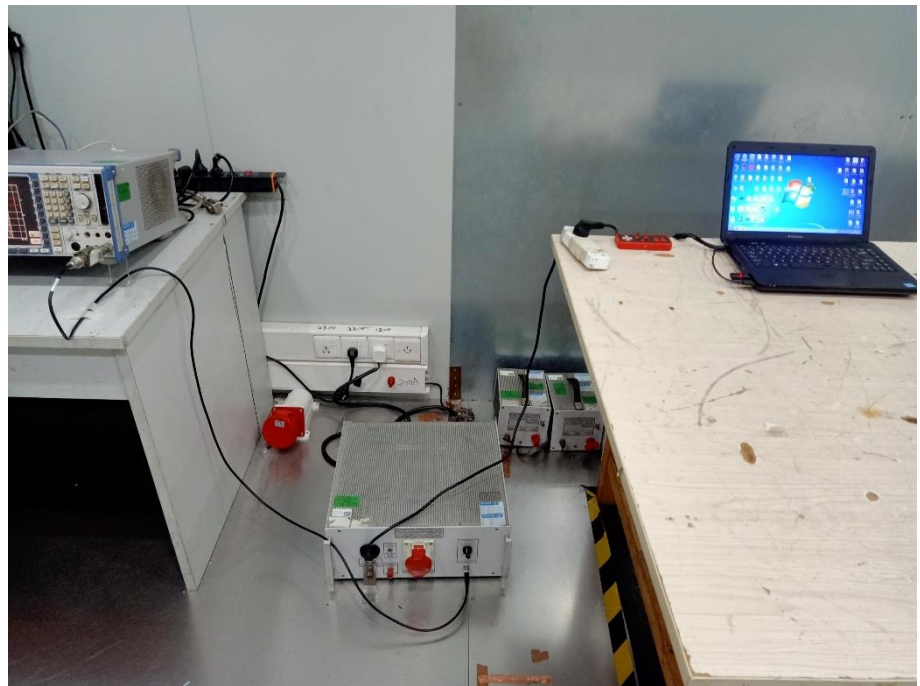

EXHIBIT 4 - TEST SETUP PHOTOGRAPHS

Conducted Emission Test Setup

Radiation Emission Test Setup (Below 30MHz)

Radiation Emission Test Setup (30MHz to 1GHz)

Radiation Emission Test Setup (1GHz to 18GHz)

Radiation Emission Test Setup (Above 18GHz)