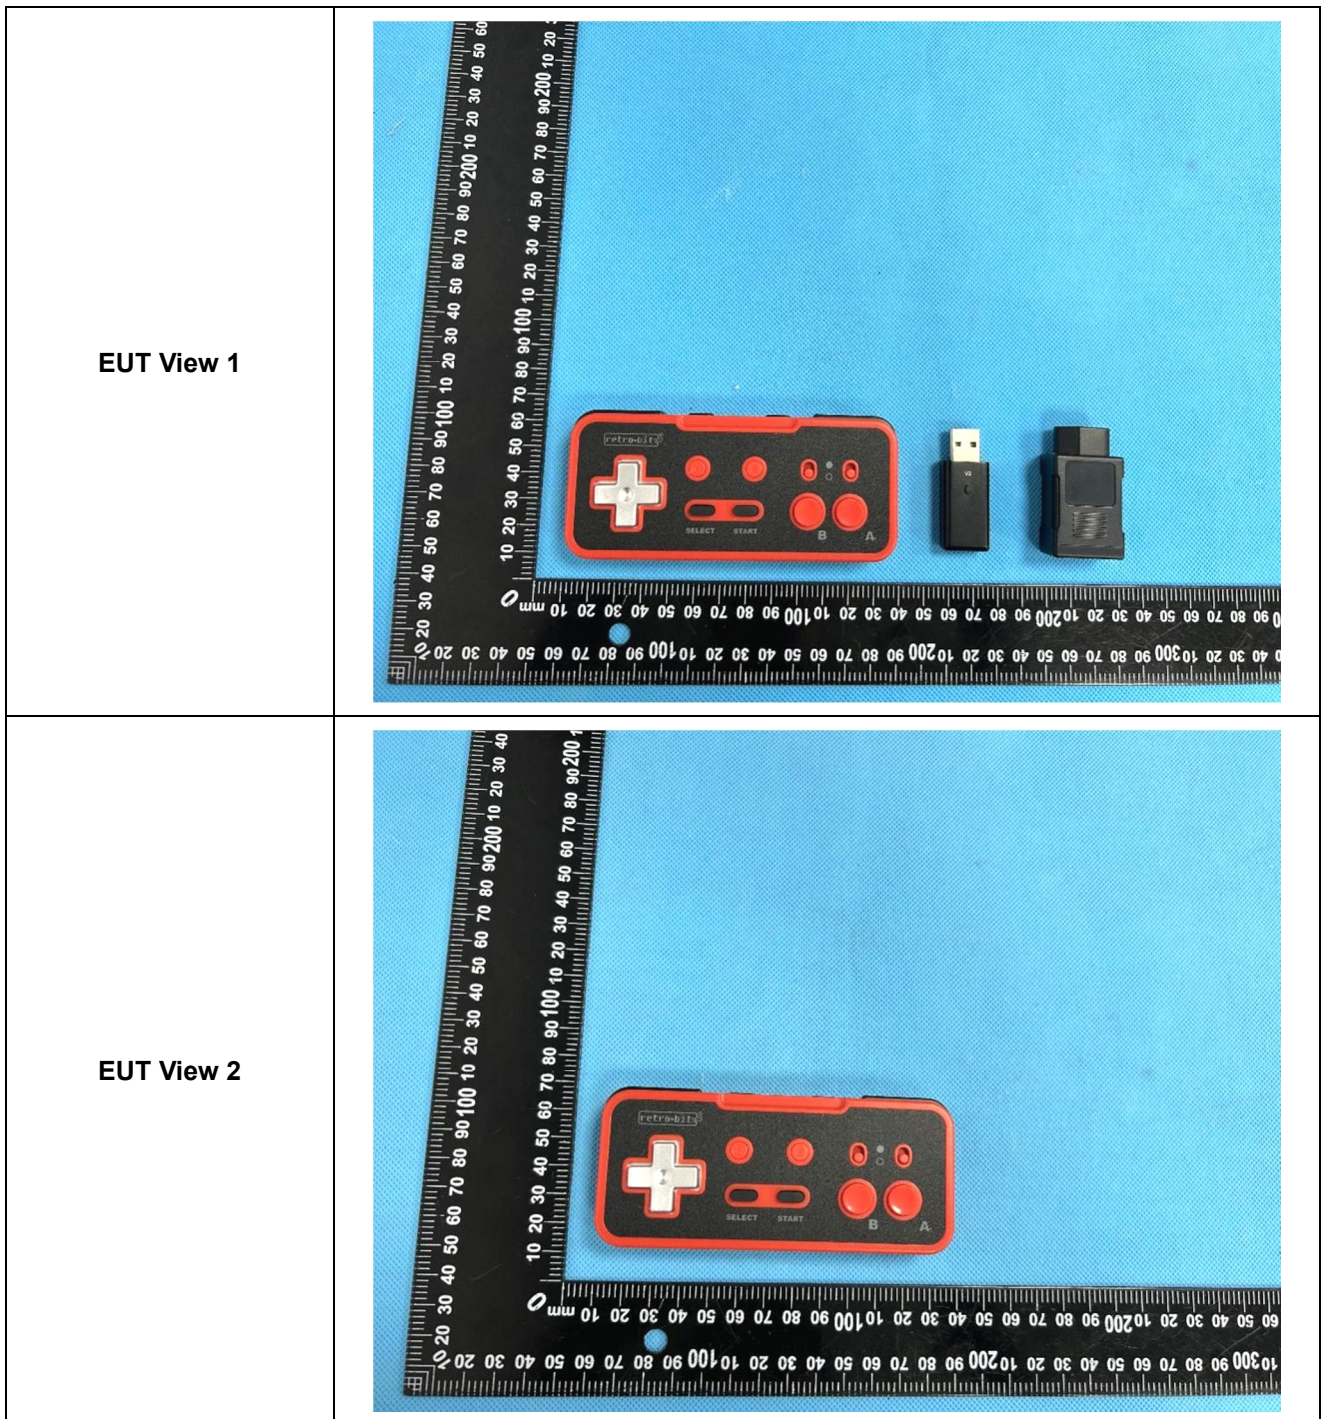

EXHIBIT 2 - EUT EXTERNAL PHOTOGRAPHS

<p>EUT View 3</p>	 A photograph showing the back of a red handheld device. The device is rectangular with rounded corners and has four screws, one in each corner. A ruler is placed to the left of the device for scale, showing measurements in millimeters and centimeters. The background is a light blue textured surface.
<p>EUT View 4</p>	 A photograph showing the front of a red handheld device. The device features a white D-pad on the left, a 'SELECT' button, a 'START' button, and two red circular buttons labeled 'B' and 'A' on the right. The brand name 'retro-BIT' is visible at the top. A ruler is placed to the left of the device for scale. The background is a light blue textured surface.

EUT View 5

EUT View 6

EUT View 7