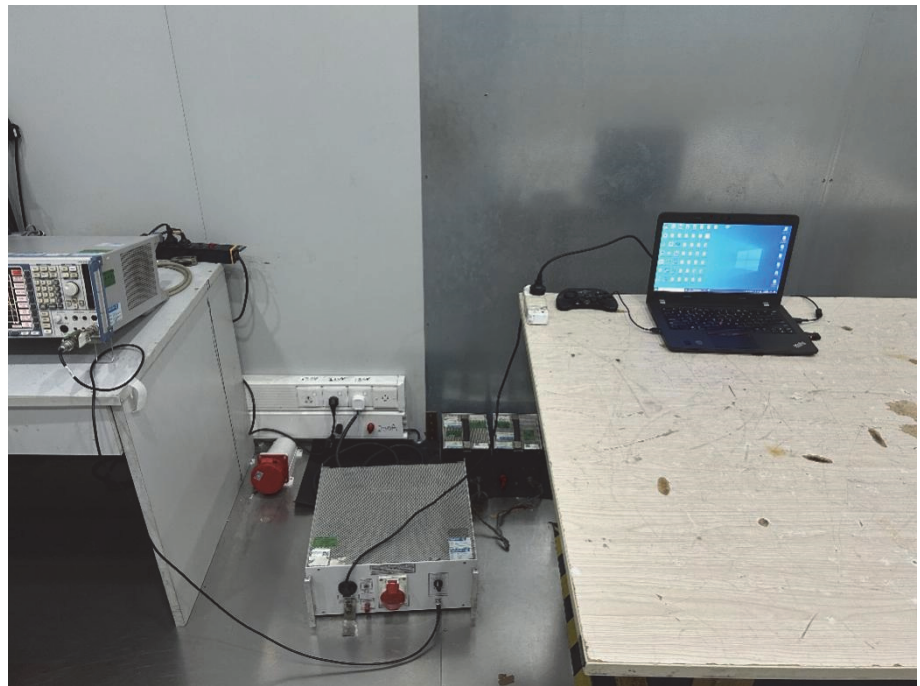

EXHIBIT 4 - TEST SETUP PHOTOGRAPHS

Conducted Emission Test Setup

Radiation Emission Test Setup (Below 30MHz)

Radiation Emission Test Setup (30MHz to 1GHz)

Radiation Emission Test Setup (1GHz to 18GHz)

Radiation Emission Test Setup (Above 18GHz)