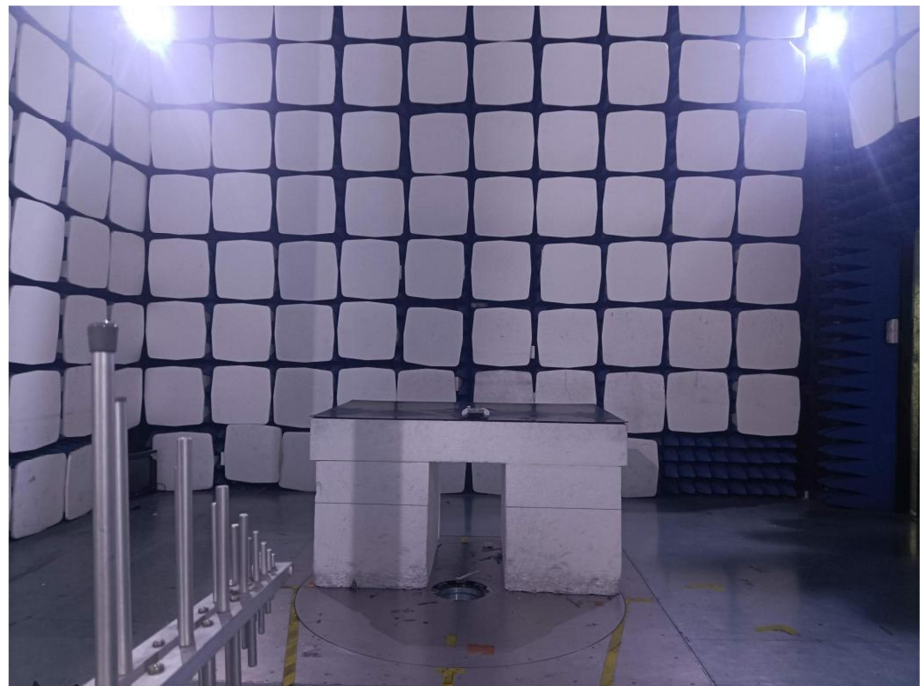

EXHIBIT 4 - TEST SETUP PHOTOGRAPHS

**Conducted Emission
Test Setup**

**Radiation Emission Test
Setup (Below 30MHz)**

Radiation Emission Test Setup (30MHz to 1GHz)

Radiation Emission Test Setup (1GHz to 18GHz)

Radiation Emission Test Setup (Above 18GHz)

***** END OF REPORT *****