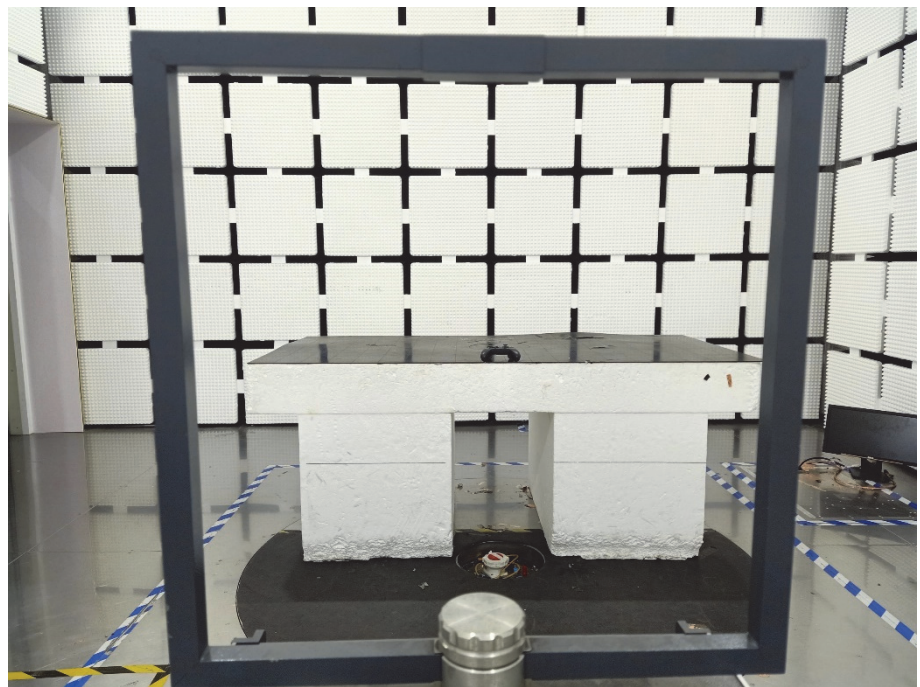

EXHIBIT 4 - TEST SETUP PHOTOGRAPHS

Conducted Emission Test Setup

Radiation Emission Test Setup (Below 30MHz)

Radiation Emission Test Setup (30MHz to 1GHz)

Radiation Emission Test Setup (1GHz to 18GHz)

Radiation Emission Test Setup (Above 18GHz)