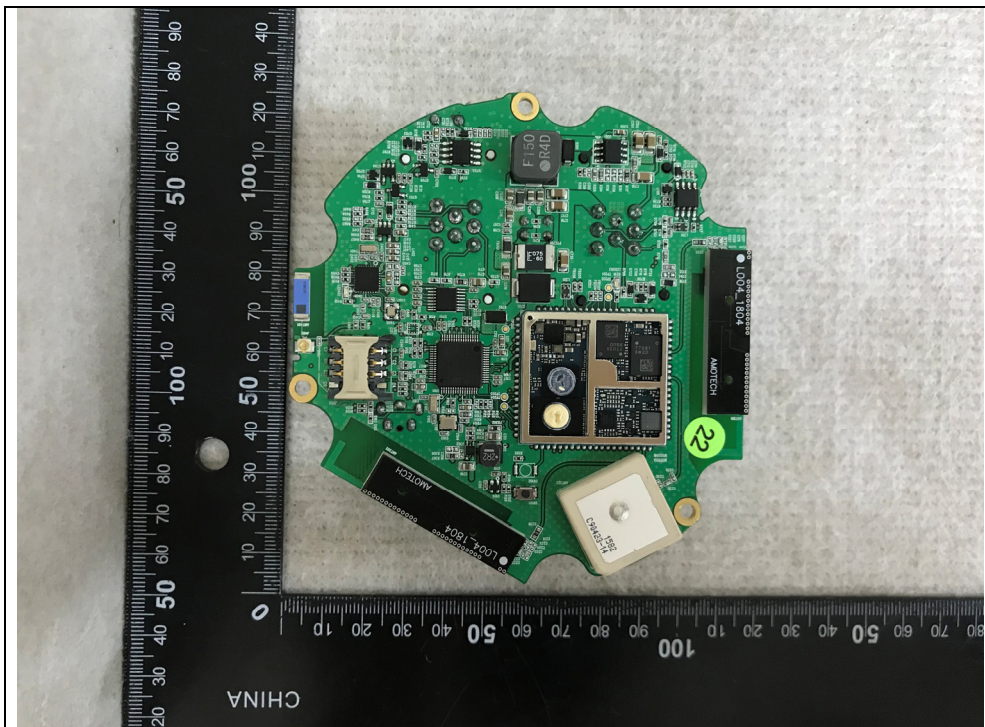

Internal photos of EUT

Chip Antenna (Bluetooth Low Energy)

Chip Antenna (LTE, WCDMA)