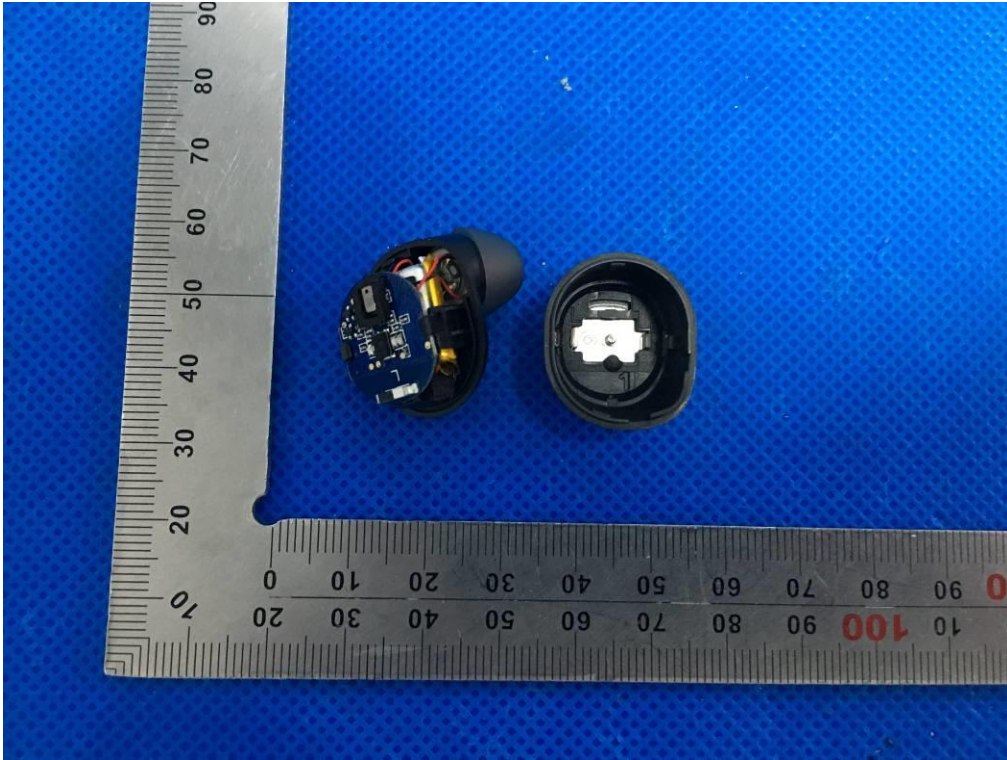

Internal Photos

Test Model: TS-T5

OPEN VIEW OF EUT-left

INTERNAL VIEW-1 OF EUT

OPEN VIEW OF EUT-right

INTERNAL VIEW-1 OF EUT

INTERNAL VIEW-2 OF EUT

VIEW OF EUT BATTERY