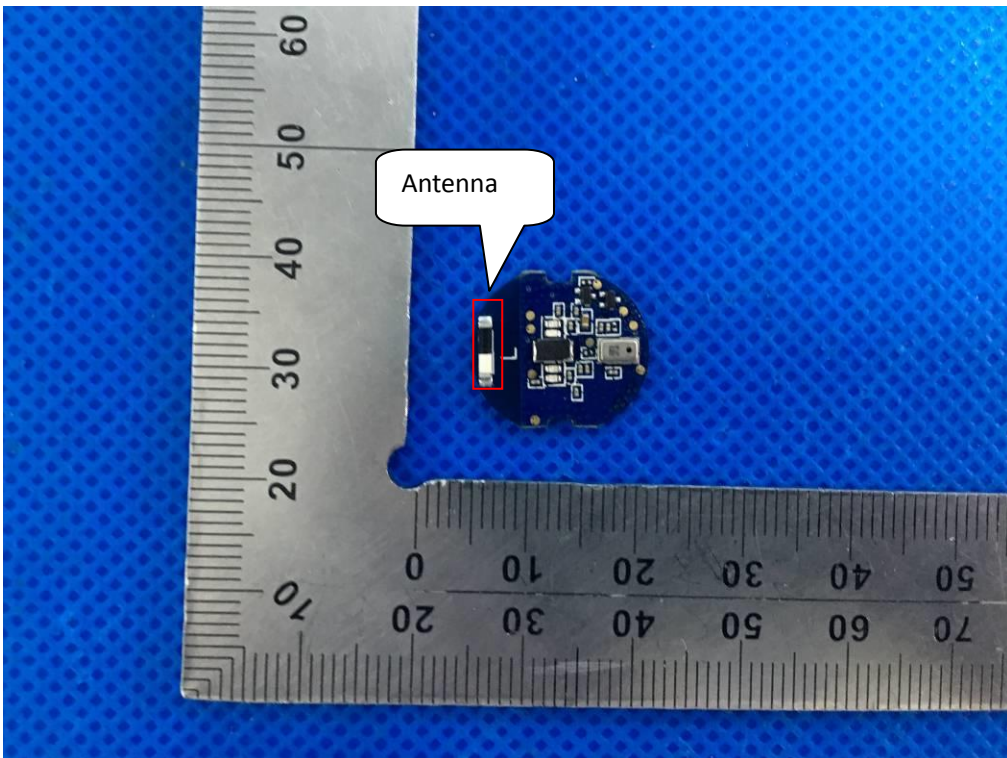

Internal Photos

Test Model: TS-T5

OPEN VIEW OF EUT-left

INTERNAL VIEW-1 OF EUT

OPEN VIEW OF EUT-right

INTERNAL VIEW-1 OF EUT

INTERNAL VIEW-2 OF EUT

VIEW OF EUT BATTERY