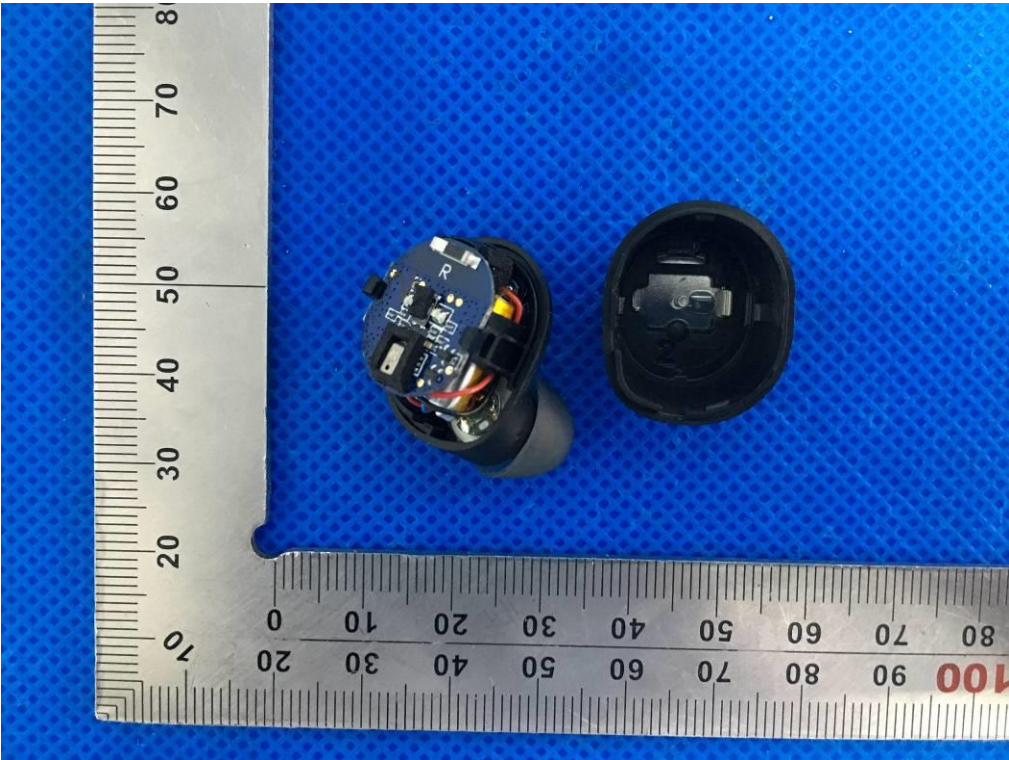

Internal Photos

Test Model: TS-T5

OPEN VIEW OF EUT-left

INTERNAL VIEW-1 OF EUT

OPEN VIEW OF EUT-right

INTERNAL VIEW-1 OF EUT

INTERNAL VIEW-2 OF EUT

VIEW OF EUT BATTERY