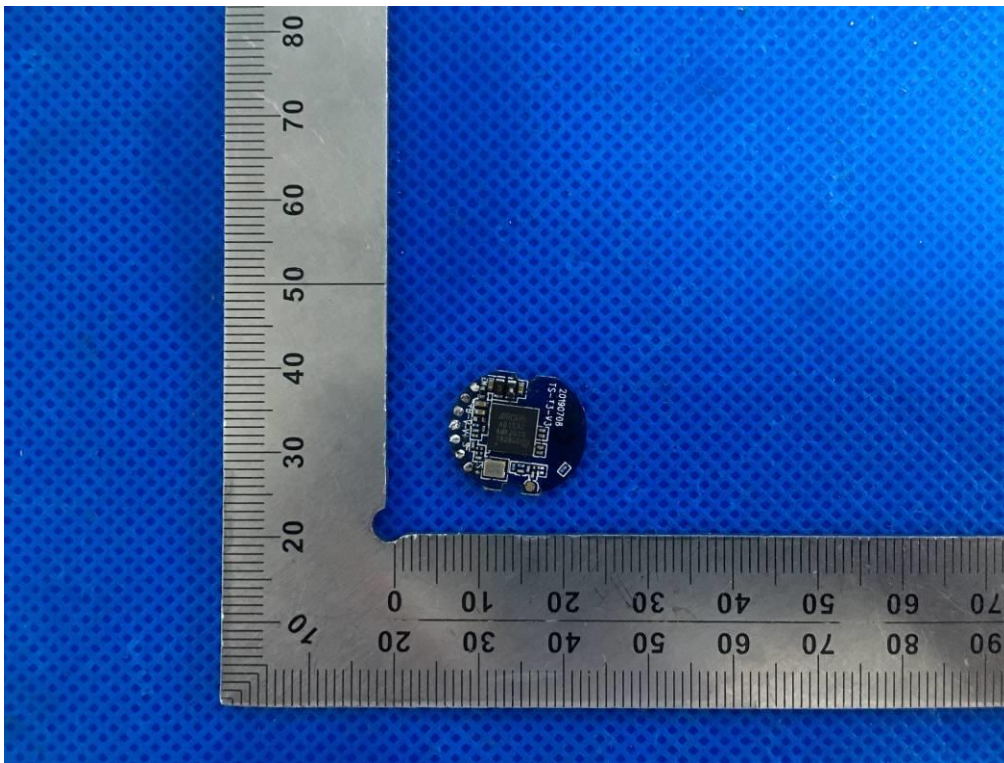

Internal Photos

Test Model: TS-T5

OPEN VIEW OF EUT-left

INTERNAL VIEW-1 OF EUT

OPEN VIEW OF EUT-right

INTERNAL VIEW-1 OF EUT

INTERNAL VIEW-2 OF EUT

VIEW OF EUT BATTERY