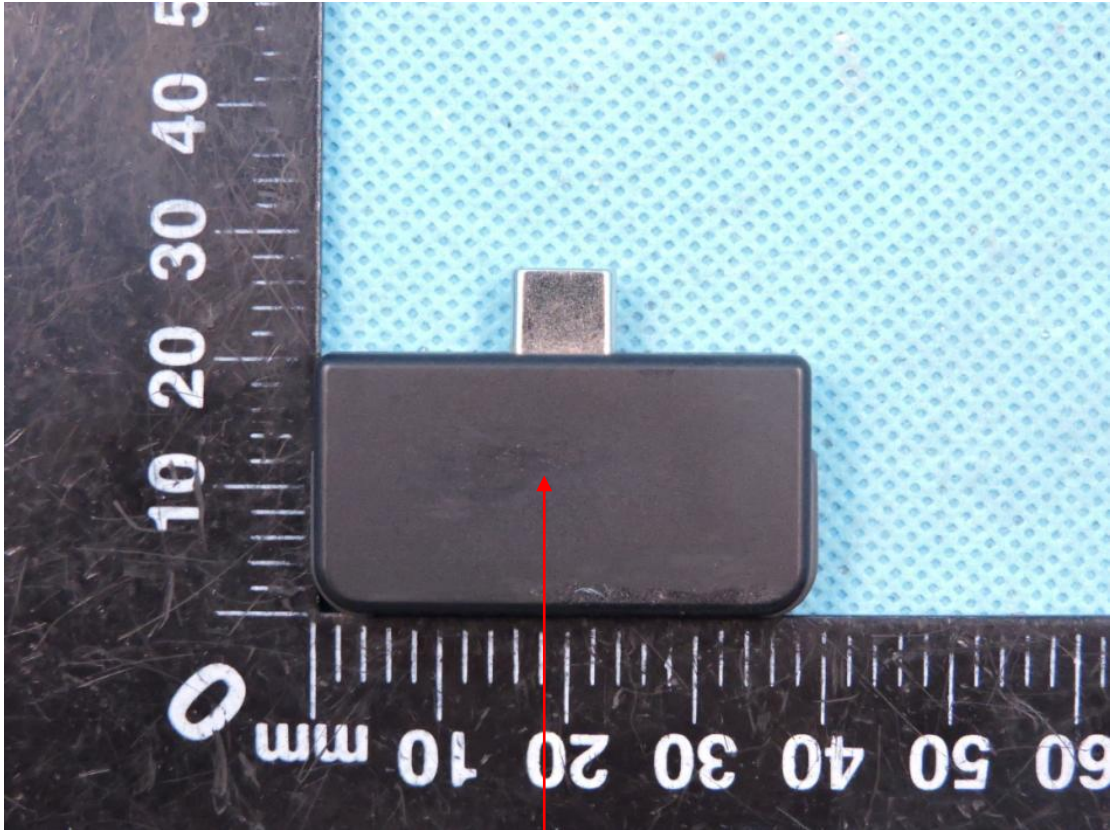

FCC Label

Genki Audio (Bluetooth
Audio Adapter)

Model name: HTGA

FCC ID: 2ARPBHTGA