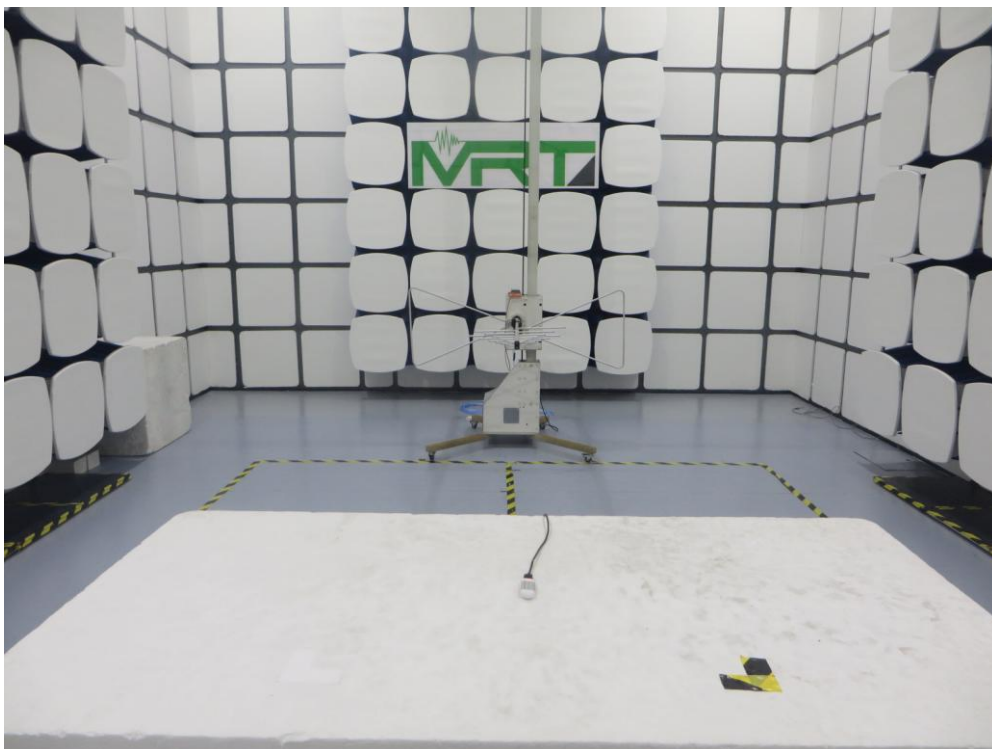

Test Setup Photograph

Description: Front View of the Conducted Emission Test Setup for 0.15MHz ~ 30MHz

Description: Back View of the Conducted Emission Test Setup for 0.15MHz ~ 30MHz

Description: Radiated Emission Test Setup for 9kHz ~ 30MHz

Description: Radiated Emission Test Setup for 30MHz ~ 1GHz

Description: Radiated Emission Test Setup for 1G ~ 18GHz

Description: Radiated Emission Test Setup for 18G ~ 40GHz

Description: Radiated Emission Test Setup for 40GHz ~ 75GHz