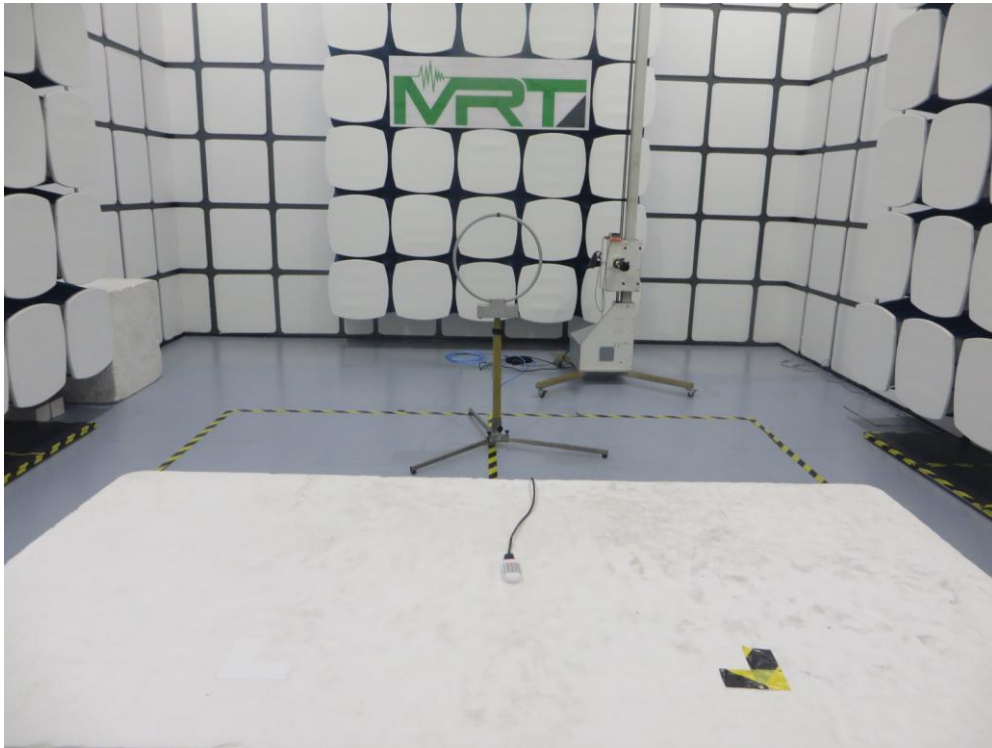

Test Setup Photograph

Description: Front View of the Conducted Emission Test Setup for 0.15MHz ~ 30MHz

Description: Back View of the Conducted Emission Test Setup for 0.15MHz ~ 30MHz

Description: Radiated Emission Test Setup for 9kHz ~ 30MHz

Description: Radiated Emission Test Setup for 30MHz ~ 1GHz

Description: Radiated Emission Test Setup for 1G ~ 18GHz

Description: Radiated Emission Test Setup for 18G ~ 40GHz

Description: Radiated Emission Test Setup for 40GHz ~ 75GHz