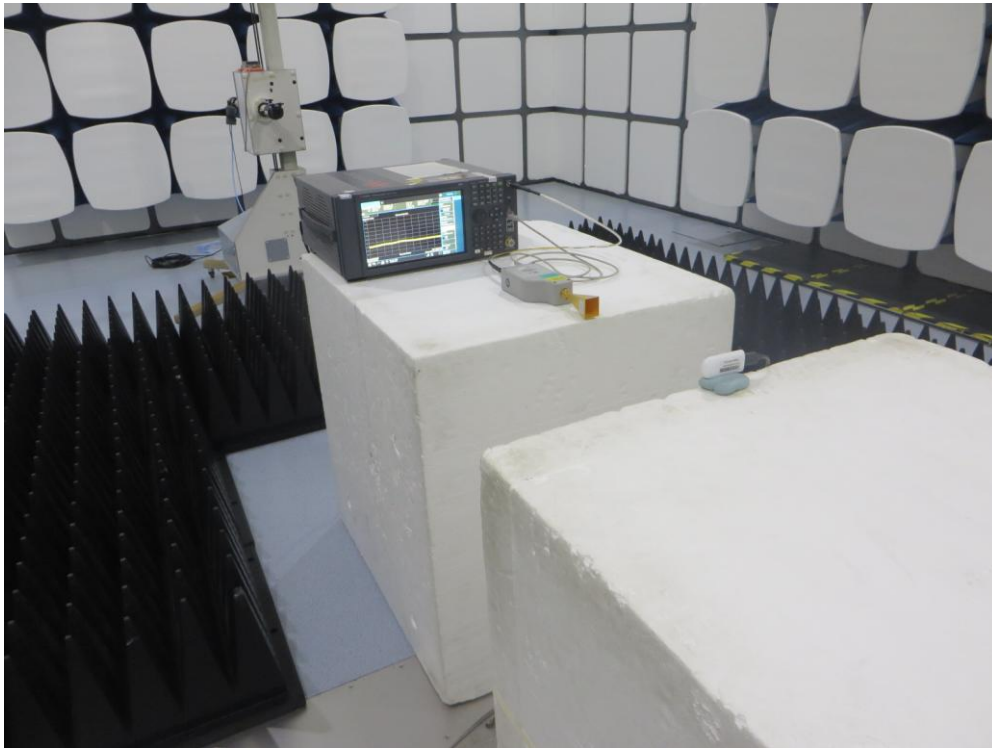

Test Setup Photograph

Description: Front View of the Conducted Emission Test Setup for 0.15MHz ~ 30MHz

Description: Back View of the Conducted Emission Test Setup for 0.15MHz ~ 30MHz

Description: Radiated Emission Test Setup for 9kHz ~ 30MHz

Description: Radiated Emission Test Setup for 30MHz ~ 1GHz

Description: Radiated Emission Test Setup for 1G ~ 18GHz

Description: Radiated Emission Test Setup for 18G ~ 40GHz

Description: Radiated Emission Test Setup for 40GHz ~ 75GHz