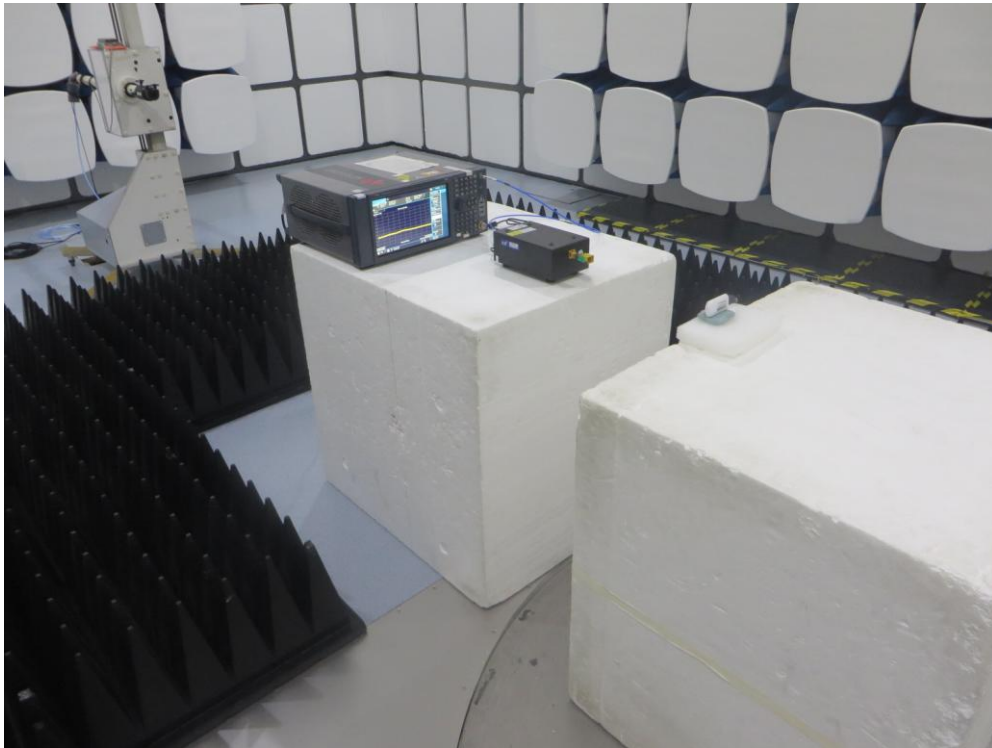

Description: Radiated Emission Test Setup for 140GHz ~ 200GHz