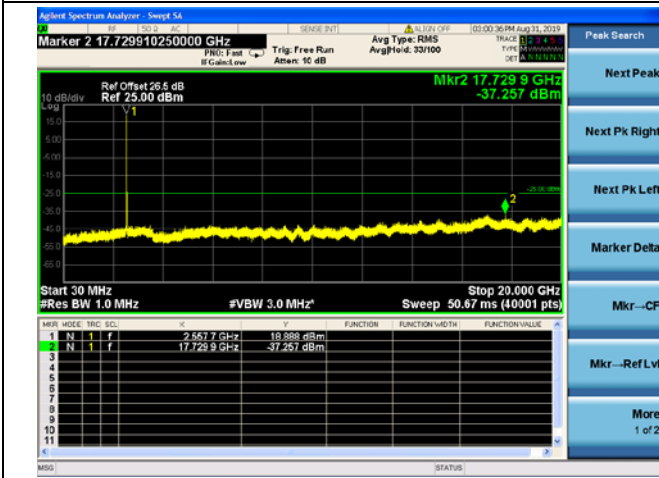

5MHz/16QAM/High CH

5MHz/64QAM/High CH

10MHz/QPSK/Mid CH

10MHz/16QAM/Mid CH

10MHz/64QAM/Mid CH

LTE Band 41 CSE 5MHz/QPSK/Low CH

5MHz/16QAM/Low CH

5MHz/64QAM/Low CH