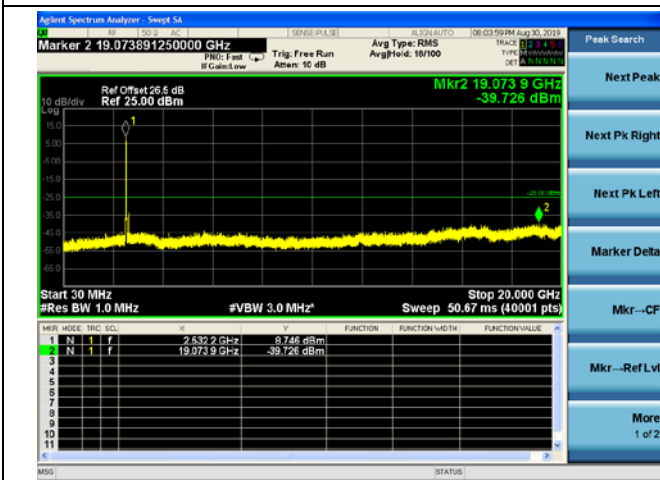

20MHz/QPSK/Mid CH

20MHz/16QAM/Mid CH

20MHz/64QAM/Mid CH

LTE Band40 (2305MHz ~ 2315MHz) CSE

5MHz/QPSK/Low CH

5MHz/16QAM/Low CH

5MHz/64QAM/Low CH

5MHz/QPSK/Mid CH

5MHz/16QAM/Mid CH

5MHz/64QAM/Mid CH

5MHz/QPSK/High CH

5MHz/16QAM/High CH

5MHz/64QAM/High CH

10MHz/QPSK/Mid CH

10MHz/16QAM/Mid CH

10MHz/64QAM/Mid CH