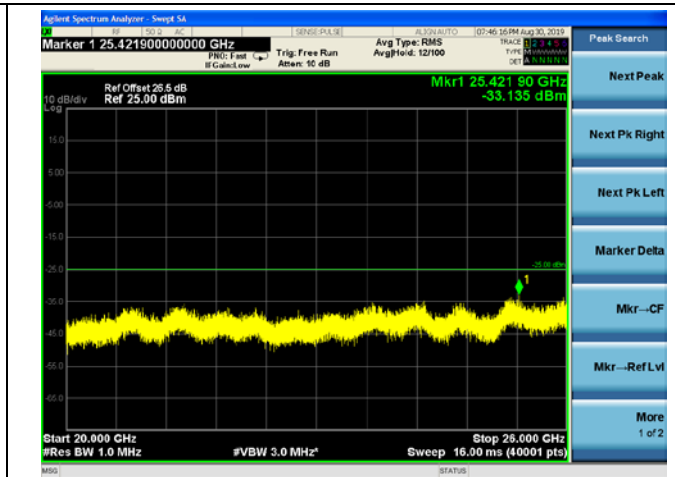

20MHz/QPSK/Mid CH

20MHz/16QAM/Mid CH

20MHz/64QAM/Mid CH

LTE Band40 (2305MHz ~ 2315MHz) CSE

5MHz/QPSK/Low CH

5MHz/16QAM/Low CH

5MHz/64QAM/Low CH

5MHz/QPSK/Mid CH

5MHz/16QAM/Mid CH

5MHz/64QAM/Mid CH

5MHz/QPSK/High CH

5MHz/16QAM/High CH

5MHz/64QAM/High CH

10MHz/QPSK/Mid CH

10MHz/16QAM/Mid CH

10MHz/64QAM/Mid CH