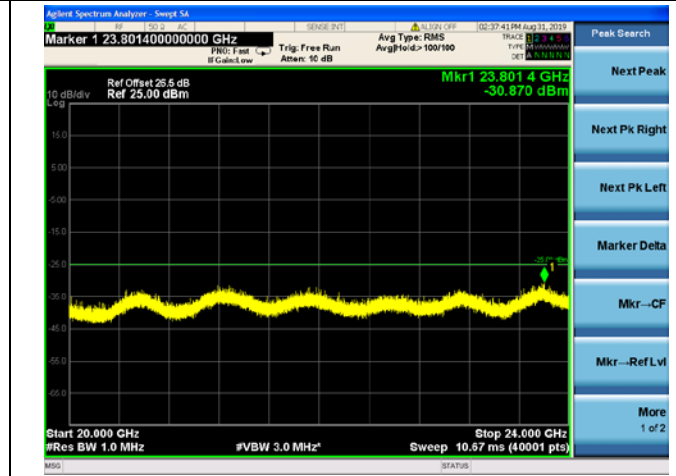

20MHz/QPSK/Mid CH

20MHz/16QAM/Mid CH

20MHz/64QAM/Mid CH

LTE Band40 (2305MHz ~ 2315MHz) CSE

5MHz/QPSK/Low CH

5MHz/16QAM/Low CH

5MHz/64QAM/Low CH

5MHz/QPSK/Mid CH

5MHz/16QAM/Mid CH

5MHz/64QAM/Mid CH

5MHz/QPSK/High CH

5MHz/16QAM/High CH

5MHz/64QAM/High CH

10MHz/QPSK/Mid CH

10MHz/16QAM/Mid CH

10MHz/64QAM/Mid CH

LTE Band40 (2350MHz ~ 2360MHz) CSE

5MHz/QPSK/Low CH

5MHz/16QAM/Low CH

5MHz/64QAM/Low CH

5MHz/QPSK/Mid CH

5MHz/16QAM/Mid CH

5MHz/64QAM/Mid CH

5MHz/QPSK/High CH