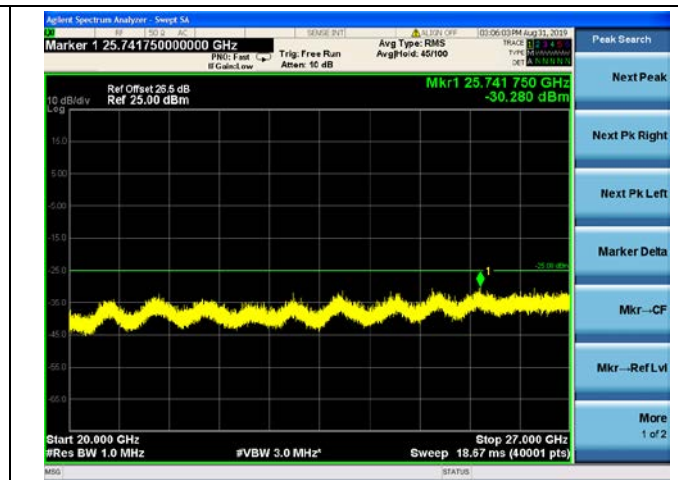

5MHz/16QAM/High CH

5MHz/64QAM/High CH

10MHz/QPSK/Mid CH

10MHz/16QAM/Mid CH

10MHz/64QAM/Mid CH

LTE Band 41 CSE 5MHz/QPSK/Low CH

5MHz/16QAM/Low CH

5MHz/64QAM/Low CH