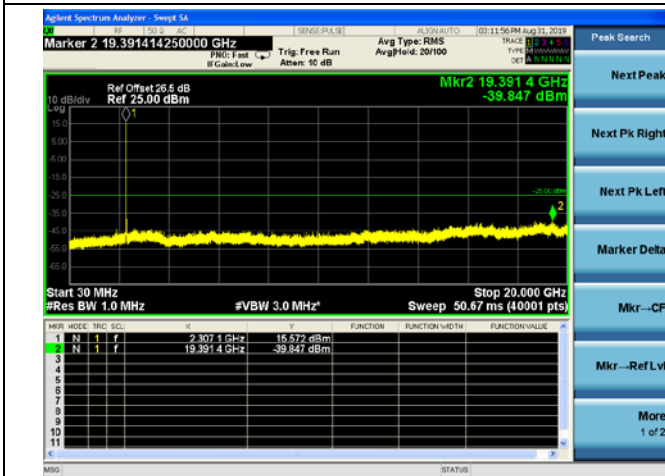

20MHz/QPSK/Mid CH

20MHz/16QAM/Mid CH

20MHz/64QAM/Mid CH

LTE Band40 (2305MHz ~ 2315MHz) CSE

5MHz/QPSK/Low CH

5MHz/16QAM/Low CH

5MHz/64QAM/Low CH

5MHz/QPSK/Mid CH

5MHz/16QAM/Mid CH

5MHz/64QAM/Mid CH

5MHz/QPSK/High CH

5MHz/16QAM/High CH

5MHz/64QAM/High CH

10MHz/QPSK/Mid CH

10MHz/16QAM/Mid CH

10MHz/64QAM/Mid CH