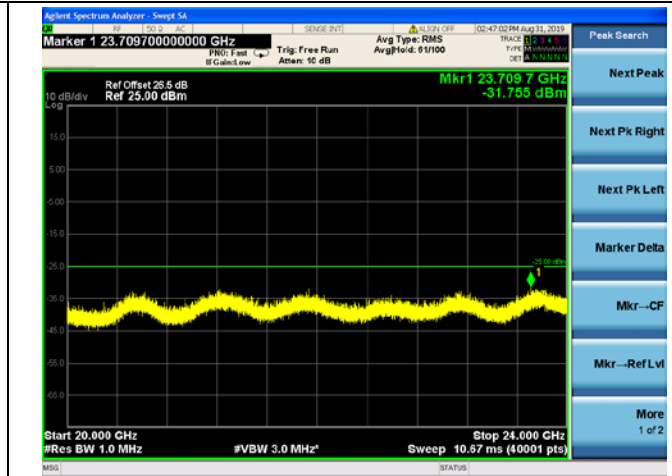

5MHz/16QAM/Mid CH

5MHz/64QAM/Mid CH

5MHz/QPSK/High CH

5MHz/16QAM/High CH

5MHz/64QAM/High CH

10MHz/QPSK/Mid CH

10MHz/16QAM/Mid CH

10MHz/64QAM/Mid CH

LTE Band40 (2350MHz ~ 2360MHz) CSE

5MHz/QPSK/Low CH

5MHz/16QAM/Low CH

5MHz/64QAM/Low CH

5MHz/QPSK/Mid CH

5MHz/16QAM/Mid CH

5MHz/64QAM/Mid CH

5MHz/QPSK/High CH