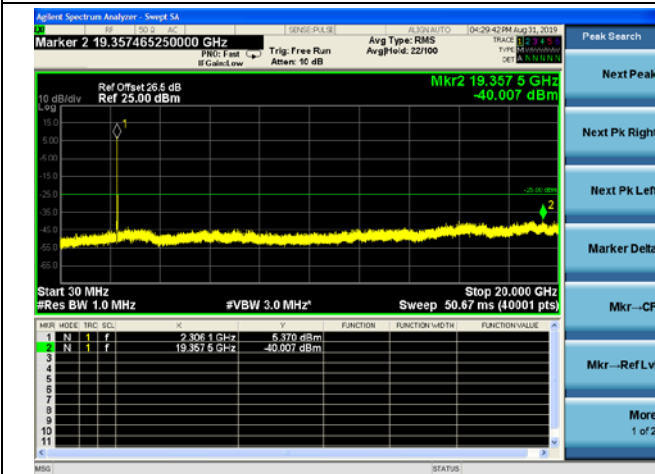

5MHz/16QAM/Mid CH

5MHz/64QAM/Mid CH

5MHz/QPSK/High CH

5MHz/16QAM/High CH

5MHz/64QAM/High CH

10MHz/QPSK/Mid CH

10MHz/16QAM/Mid CH

10MHz/64QAM/Mid CH

LTE Band40 (2350MHz ~ 2360MHz) CSE

5MHz/QPSK/Low CH

5MHz/16QAM/Low CH

5MHz/64QAM/Low CH

5MHz/QPSK/Mid CH

5MHz/16QAM/Mid CH

5MHz/64QAM/Mid CH

5MHz/QPSK/High CH