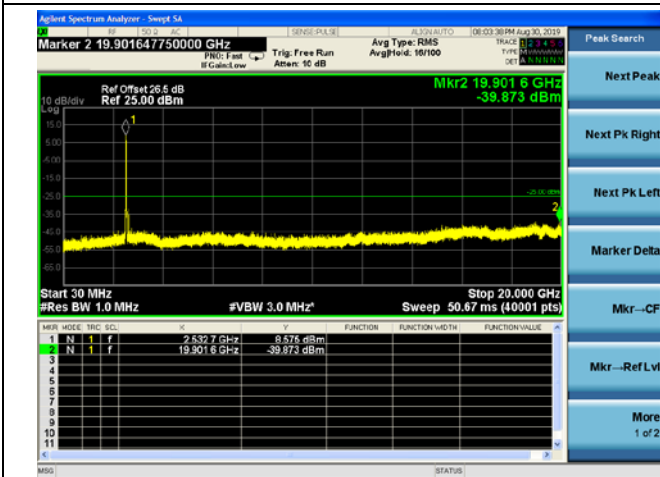

20MHz/QPSK/Mid CH

20MHz/16QAM/Mid CH

20MHz/64QAM/Mid CH

LTE Band40 (2305MHz ~ 2315MHz) CSE

5MHz/QPSK/Low CH

5MHz/16QAM/Low CH

5MHz/64QAM/Low CH

5MHz/QPSK/Mid CH

5MHz/16QAM/Mid CH

5MHz/64QAM/Mid CH

5MHz/QPSK/High CH

5MHz/16QAM/High CH

5MHz/64QAM/High CH

10MHz/QPSK/Mid CH

10MHz/16QAM/Mid CH

10MHz/64QAM/Mid CH