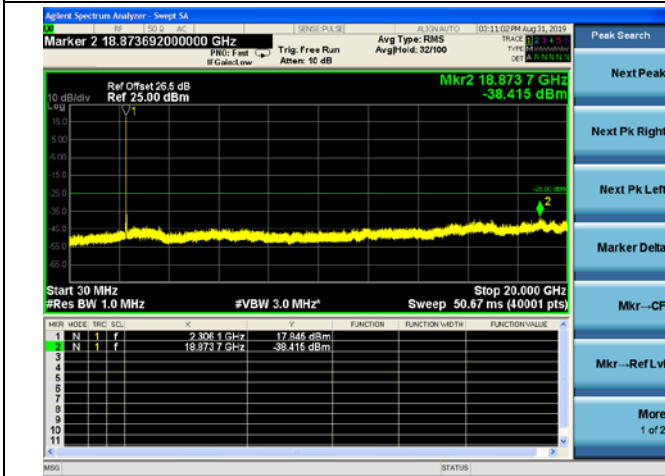

20MHz/QPSK/Mid CH

20MHz/16QAM/Mid CH

20MHz/64QAM/Mid CH

LTE Band40 (2305MHz ~ 2315MHz) CSE

5MHz/QPSK/Low CH

5MHz/16QAM/Low CH

5MHz/64QAM/Low CH

5MHz/QPSK/Mid CH

5MHz/16QAM/Mid CH

5MHz/64QAM/Mid CH

5MHz/QPSK/High CH

5MHz/16QAM/High CH

5MHz/64QAM/High CH

10MHz/QPSK/Mid CH

10MHz/16QAM/Mid CH

10MHz/64QAM/Mid CH