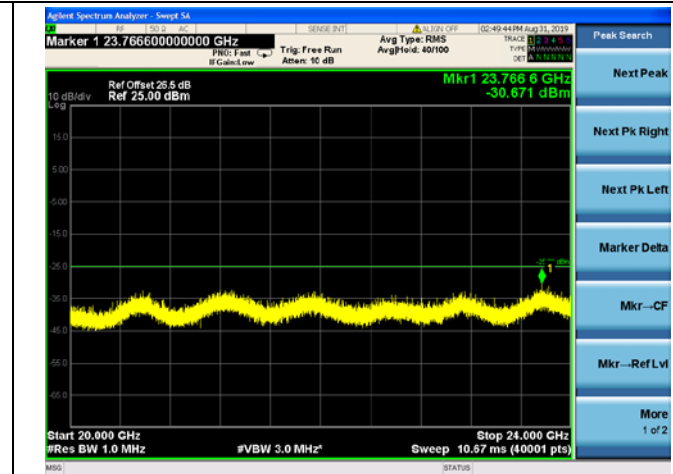

LTE Band40 (2350MHz ~ 2360MHz) CSE

5MHz/QPSK/Low CH

5MHz/16QAM/Low CH

5MHz/64QAM/Low CH

5MHz/QPSK/Mid CH

5MHz/16QAM/Mid CH

5MHz/64QAM/Mid CH

5MHz/QPSK/High CH

5MHz/16QAM/High CH

5MHz/64QAM/High CH

10MHz/QPSK/Mid CH

10MHz/16QAM/Mid CH

10MHz/64QAM/Mid CH

LTE Band 41 CSE 5MHz/QPSK/Low CH

5MHz/16QAM/Low CH

5MHz/64QAM/Low CH