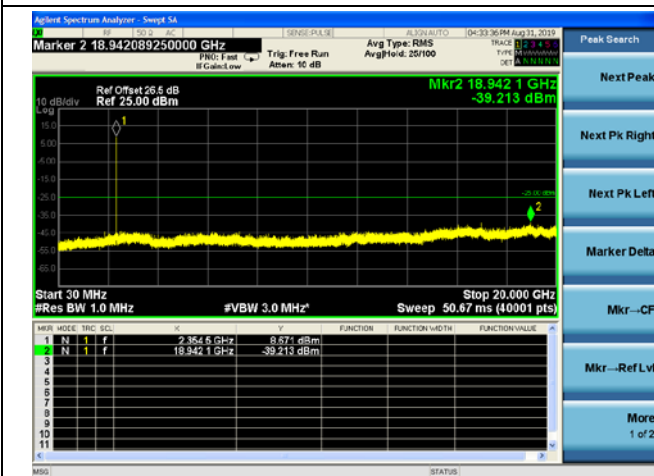

LTE Band40 (2350MHz ~ 2360MHz) CSE

5MHz/QPSK/Low CH

5MHz/16QAM/Low CH

5MHz/64QAM/Low CH

5MHz/QPSK/Mid CH

5MHz/16QAM/Mid CH

5MHz/64QAM/Mid CH

5MHz/QPSK/High CH

5MHz/16QAM/High CH

5MHz/64QAM/High CH

10MHz/QPSK/Mid CH

10MHz/16QAM/Mid CH

10MHz/64QAM/Mid CH

LTE Band 41 CSE 5MHz/QPSK/Low CH

5MHz/16QAM/Low CH

5MHz/64QAM/Low CH