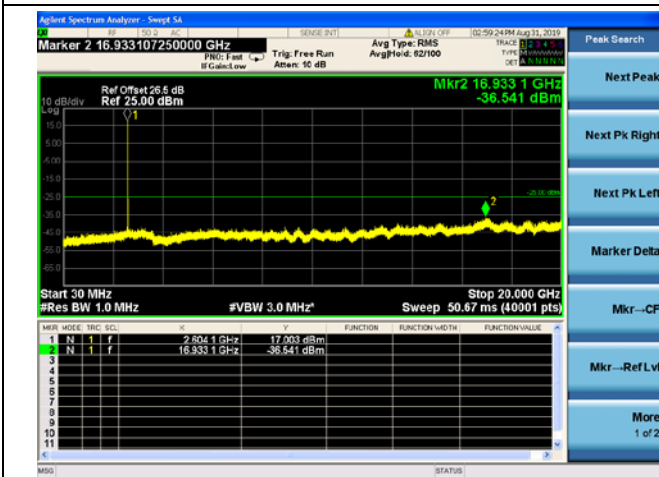

5MHz/64QAM/Mid CH