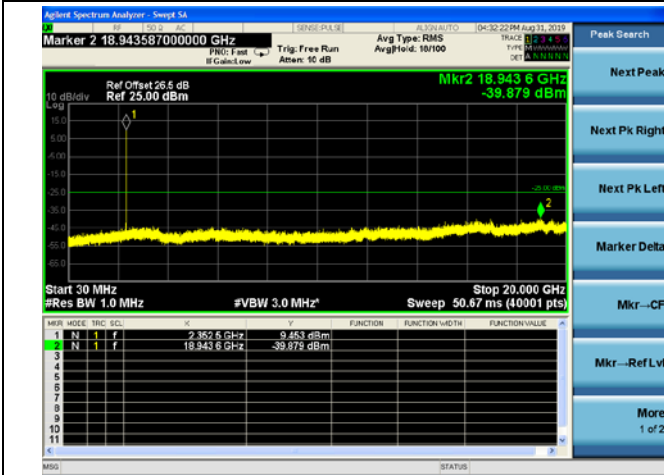

LTE Band40 (2350MHz ~ 2360MHz) CSE

5MHz/QPSK/Low CH

5MHz/16QAM/Low CH

5MHz/64QAM/Low CH

5MHz/QPSK/Mid CH

5MHz/16QAM/Mid CH

5MHz/64QAM/Mid CH

5MHz/QPSK/High CH

5MHz/16QAM/High CH

5MHz/64QAM/High CH

10MHz/QPSK/Mid CH

10MHz/16QAM/Mid CH

10MHz/64QAM/Mid CH

LTE Band 41 CSE 5MHz/QPSK/Low CH

5MHz/16QAM/Low CH

5MHz/64QAM/Low CH