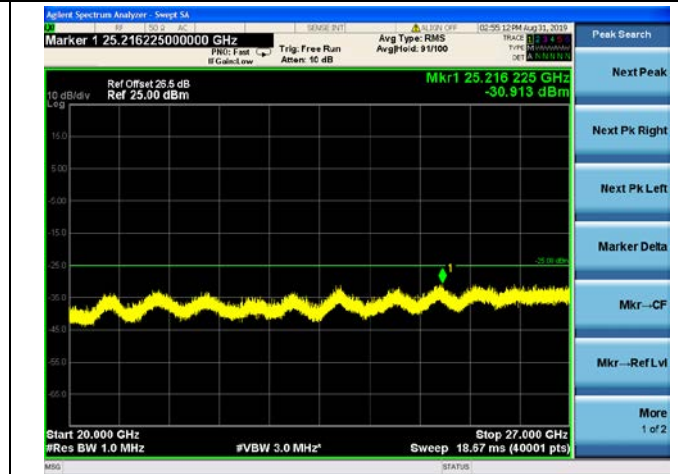

5MHz/16QAM/Mid CH