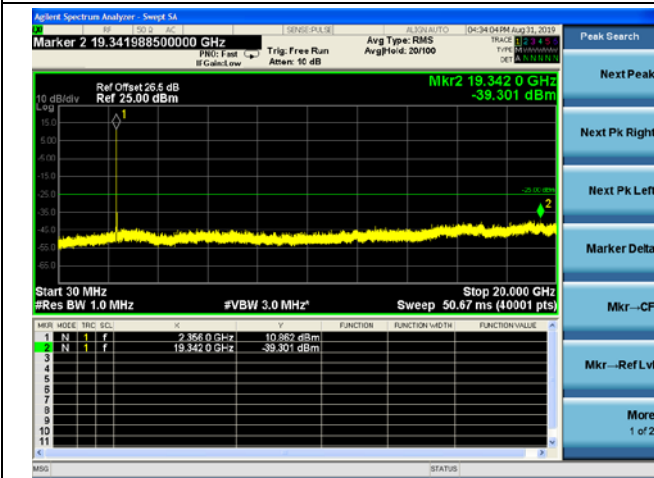

LTE Band40 (2350MHz ~ 2360MHz) CSE

5MHz/QPSK/Low CH

5MHz/16QAM/Low CH

5MHz/64QAM/Low CH

5MHz/QPSK/Mid CH

5MHz/16QAM/Mid CH

5MHz/64QAM/Mid CH

5MHz/QPSK/High CH

5MHz/16QAM/High CH

5MHz/64QAM/High CH

10MHz/QPSK/Mid CH

10MHz/16QAM/Mid CH

10MHz/64QAM/Mid CH

LTE Band 41 CSE 5MHz/QPSK/Low CH

5MHz/16QAM/Low CH

5MHz/64QAM/Low CH