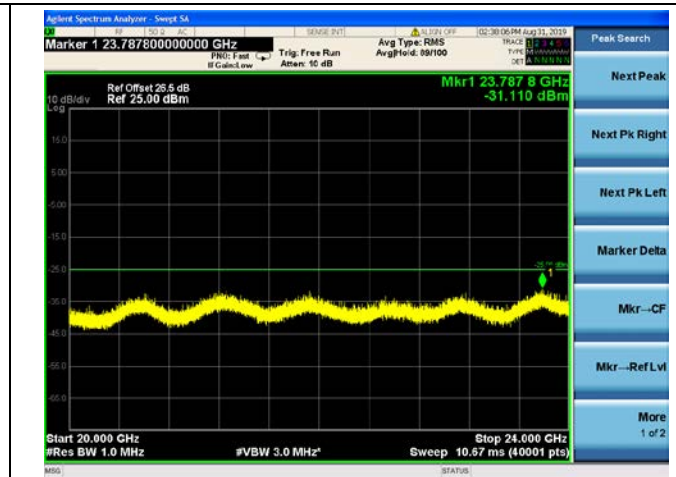

5MHz/16QAM/Mid CH