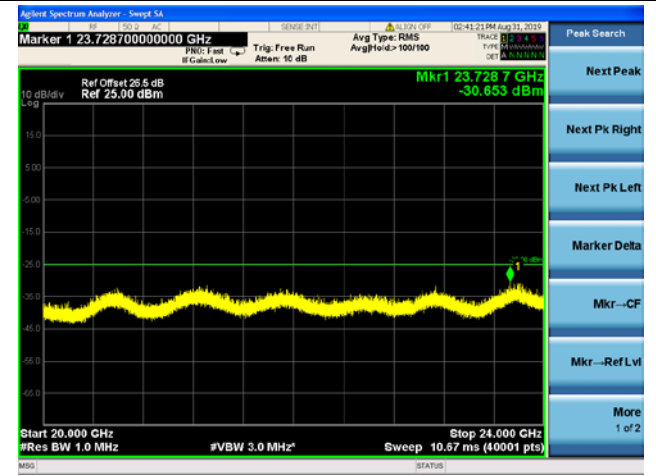

5MHz/16QAM/Mid CH

5MHz/64QAM/Mid CH

5MHz/QPSK/High CH

5MHz/16QAM/High CH

5MHz/64QAM/High CH

10MHz/QPSK/Mid CH

10MHz/16QAM/Mid CH

10MHz/64QAM/Mid CH

LTE Band40 (2350MHz ~ 2360MHz) CSE

5MHz/QPSK/Low CH

5MHz/16QAM/Low CH

5MHz/64QAM/Low CH

5MHz/QPSK/Mid CH

5MHz/16QAM/Mid CH

5MHz/64QAM/Mid CH

5MHz/QPSK/High CH