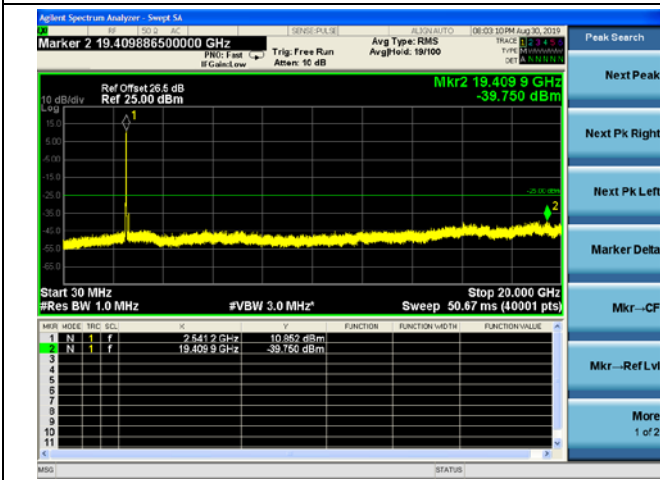

20MHz/QPSK/Mid CH

20MHz/16QAM/Mid CH

20MHz/64QAM/Mid CH

LTE Band40 (2305MHz ~ 2315MHz) CSE

5MHz/QPSK/Low CH

5MHz/16QAM/Low CH

5MHz/64QAM/Low CH

5MHz/QPSK/Mid CH

5MHz/16QAM/Mid CH

5MHz/64QAM/Mid CH

5MHz/QPSK/High CH

5MHz/16QAM/High CH

5MHz/64QAM/High CH

10MHz/QPSK/Mid CH

10MHz/16QAM/Mid CH

10MHz/64QAM/Mid CH