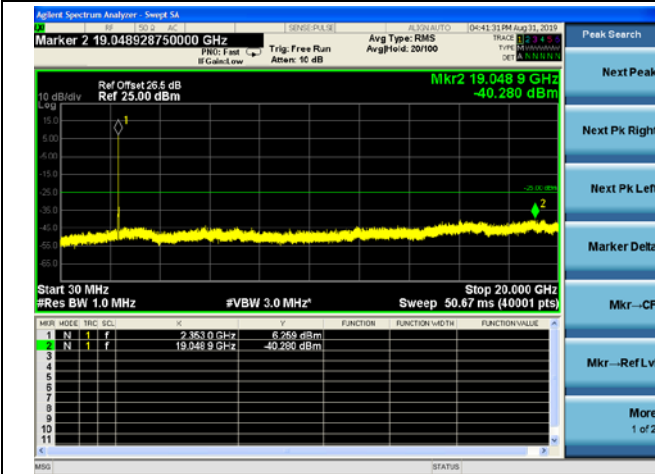

5MHz/16QAM/High CH

5MHz/64QAM/High CH

10MHz/QPSK/Mid CH

10MHz/16QAM/Mid CH

10MHz/64QAM/Mid CH

LTE Band 41 CSE 5MHz/QPSK/Low CH

5MHz/16QAM/Low CH

5MHz/64QAM/Low CH