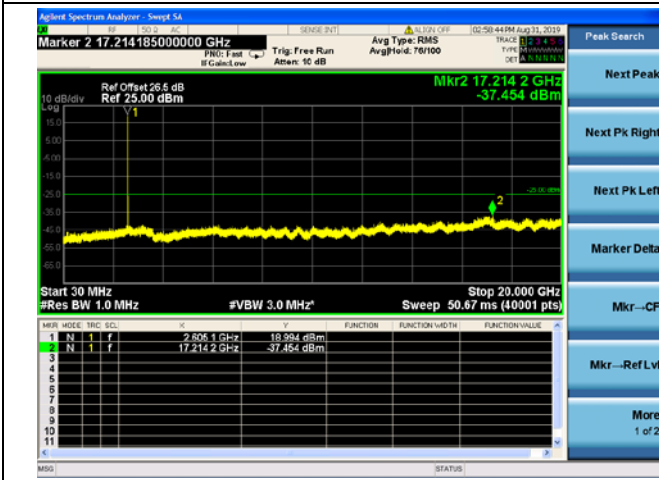

5MHz/QPSK/Mid CH