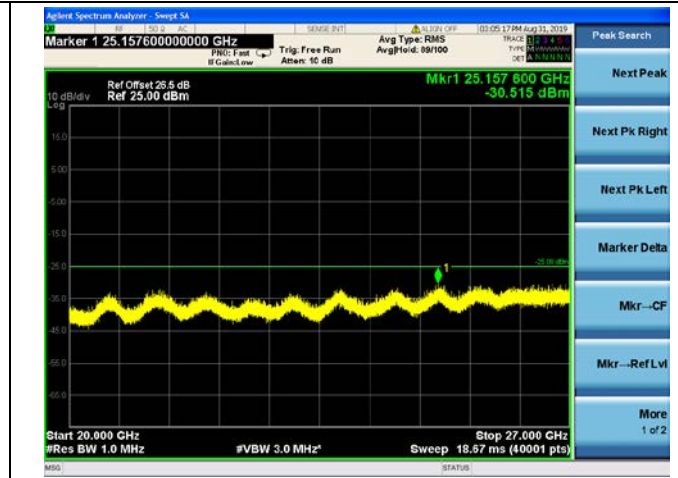

5MHz/16QAM/High CH

5MHz/64QAM/High CH

10MHz/QPSK/Mid CH

10MHz/16QAM/Mid CH

10MHz/64QAM/Mid CH

LTE Band 41 CSE 5MHz/QPSK/Low CH

5MHz/16QAM/Low CH

5MHz/64QAM/Low CH