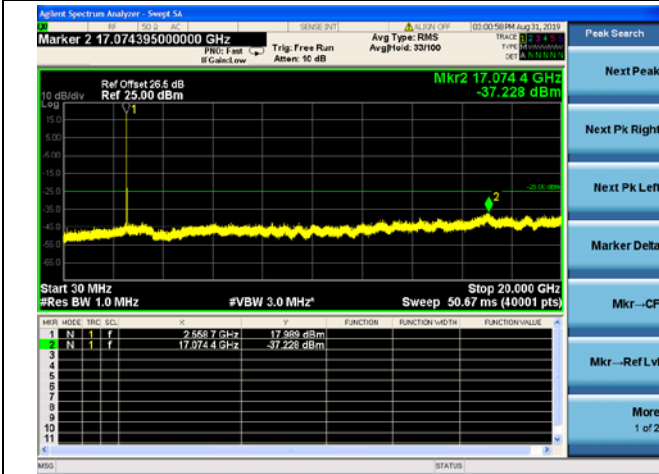

5MHz/16QAM/High CH

5MHz/64QAM/High CH

10MHz/QPSK/Mid CH

10MHz/16QAM/Mid CH

10MHz/64QAM/Mid CH

LTE Band 41 CSE 5MHz/QPSK/Low CH

5MHz/16QAM/Low CH

5MHz/64QAM/Low CH