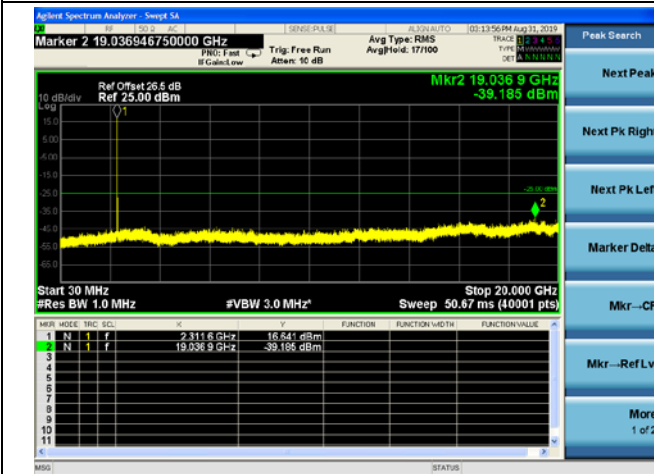

5MHz/16QAM/Mid CH

5MHz/64QAM/Mid CH

5MHz/QPSK/High CH

5MHz/16QAM/High CH

5MHz/64QAM/High CH

10MHz/QPSK/Mid CH

10MHz/16QAM/Mid CH

10MHz/64QAM/Mid CH

LTE Band40 (2350MHz ~ 2360MHz) CSE

5MHz/QPSK/Low CH

5MHz/16QAM/Low CH

5MHz/64QAM/Low CH

5MHz/QPSK/Mid CH

5MHz/16QAM/Mid CH

5MHz/64QAM/Mid CH

5MHz/QPSK/High CH