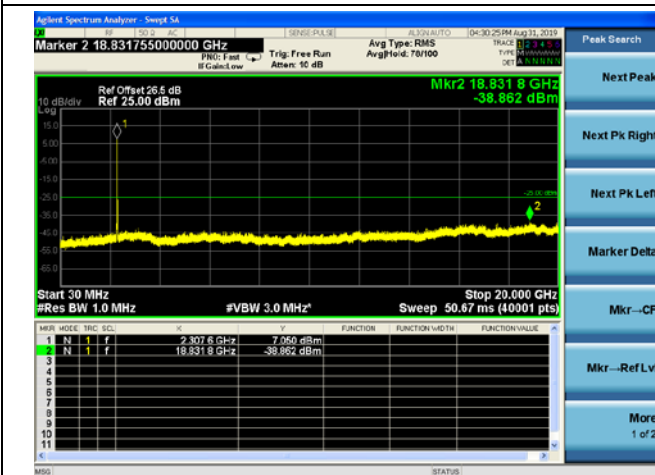

5MHz/16QAM/Mid CH

5MHz/64QAM/Mid CH

5MHz/QPSK/High CH

5MHz/16QAM/High CH

5MHz/64QAM/High CH

10MHz/QPSK/Mid CH

10MHz/16QAM/Mid CH

10MHz/64QAM/Mid CH

LTE Band40 (2350MHz ~ 2360MHz) CSE

5MHz/QPSK/Low CH

5MHz/16QAM/Low CH

5MHz/64QAM/Low CH

5MHz/QPSK/Mid CH

5MHz/16QAM/Mid CH

5MHz/64QAM/Mid CH

5MHz/QPSK/High CH