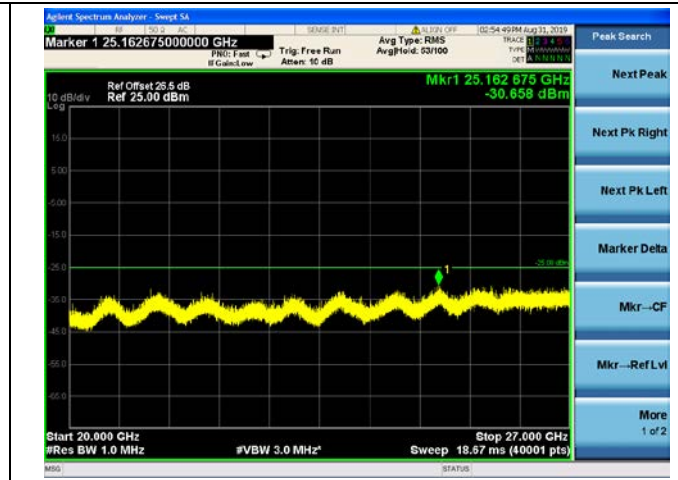

LTE Band40 (2350MHz ~ 2360MHz) CSE

5MHz/QPSK/Low CH

5MHz/16QAM/Low CH

5MHz/64QAM/Low CH

5MHz/QPSK/Mid CH

5MHz/16QAM/Mid CH

5MHz/64QAM/Mid CH

5MHz/QPSK/High CH

5MHz/16QAM/High CH

5MHz/64QAM/High CH

10MHz/QPSK/Mid CH

10MHz/16QAM/Mid CH

10MHz/64QAM/Mid CH

LTE Band 41 CSE 5MHz/QPSK/Low CH

5MHz/16QAM/Low CH

5MHz/64QAM/Low CH

5MHz/QPSK/Mid CH

5MHz/16QAM/Mid CH

5MHz/64QAM/Mid CH

5MHz/QPSK/High CH

5MHz/16QAM/High CH

5MHz/64QAM/High CH

10MHz/QPSK/LowCH

10MHz/16QAM/LowCH