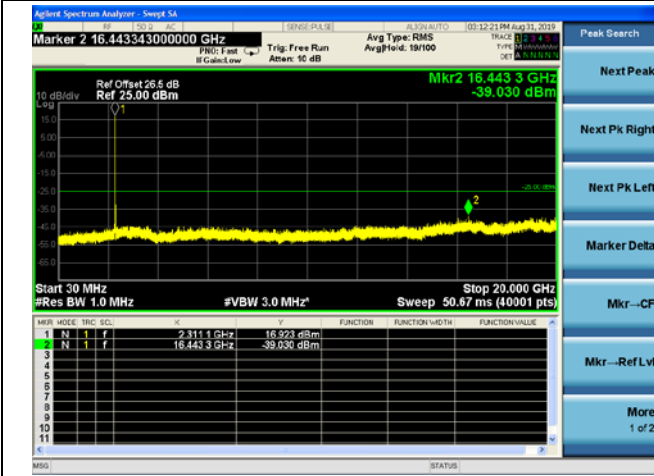

20MHz/QPSK/Mid CH

20MHz/16QAM/Mid CH

20MHz/64QAM/Mid CH

LTE Band40 (2305MHz ~ 2315MHz) CSE

5MHz/QPSK/Low CH

5MHz/16QAM/Low CH

5MHz/64QAM/Low CH

5MHz/QPSK/Mid CH

5MHz/16QAM/Mid CH

5MHz/64QAM/Mid CH

5MHz/QPSK/High CH

5MHz/16QAM/High CH

5MHz/64QAM/High CH

10MHz/QPSK/Mid CH

10MHz/16QAM/Mid CH

10MHz/64QAM/Mid CH

LTE Band40 (2350MHz ~ 2360MHz) CSE

5MHz/QPSK/Low CH

5MHz/16QAM/Low CH

5MHz/64QAM/Low CH

5MHz/QPSK/Mid CH

5MHz/16QAM/Mid CH

5MHz/64QAM/Mid CH

5MHz/QPSK/High CH