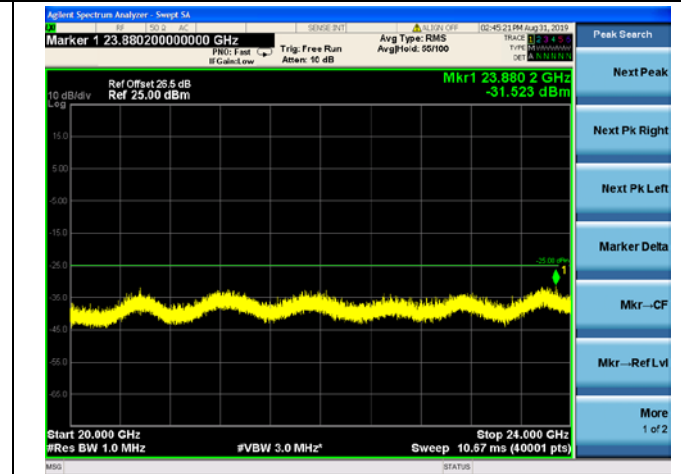

5MHz/16QAM/High CH

5MHz/64QAM/High CH

10MHz/QPSK/Mid CH

10MHz/16QAM/Mid CH

10MHz/64QAM/Mid CH

LTE Band 41 CSE 5MHz/QPSK/Low CH

5MHz/16QAM/Low CH

5MHz/64QAM/Low CH