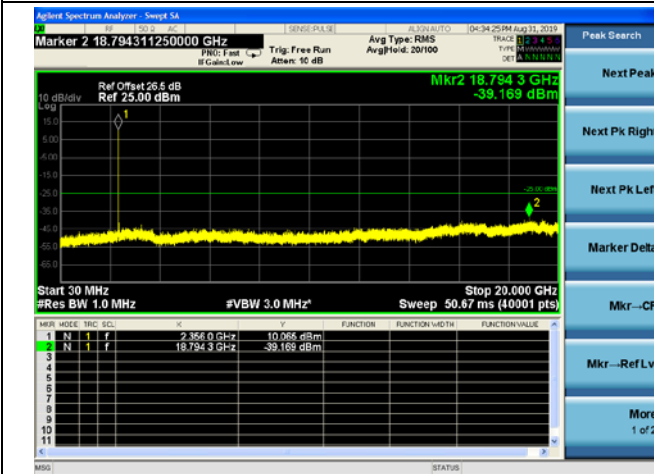

LTE Band40 (2350MHz ~ 2360MHz) CSE

5MHz/QPSK/Low CH

5MHz/16QAM/Low CH

5MHz/64QAM/Low CH

5MHz/QPSK/Mid CH

5MHz/16QAM/Mid CH

5MHz/64QAM/Mid CH

5MHz/QPSK/High CH

5MHz/16QAM/High CH

5MHz/64QAM/High CH

10MHz/QPSK/Mid CH

10MHz/16QAM/Mid CH

10MHz/64QAM/Mid CH

LTE Band 41 CSE 5MHz/QPSK/Low CH

5MHz/16QAM/Low CH

5MHz/64QAM/Low CH