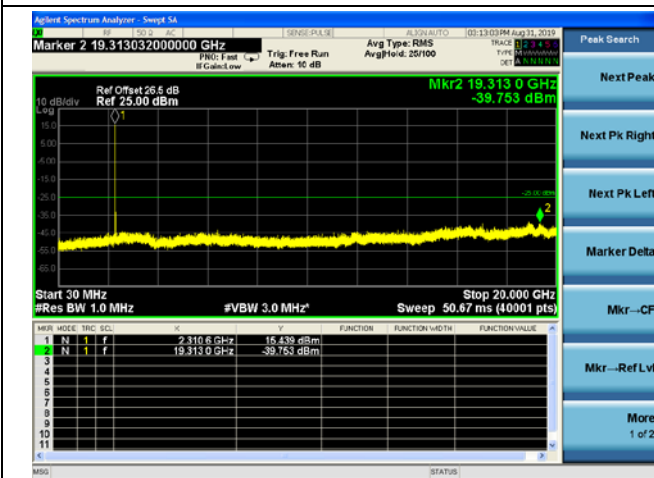

20MHz/QPSK/Mid CH

20MHz/16QAM/Mid CH

20MHz/64QAM/Mid CH

LTE Band40 (2305MHz ~ 2315MHz) CSE

5MHz/QPSK/Low CH

5MHz/16QAM/Low CH

5MHz/64QAM/Low CH

5MHz/QPSK/Mid CH

5MHz/16QAM/Mid CH

5MHz/64QAM/Mid CH

5MHz/QPSK/High CH

5MHz/16QAM/High CH

5MHz/64QAM/High CH

10MHz/QPSK/Mid CH

10MHz/16QAM/Mid CH

10MHz/64QAM/Mid CH