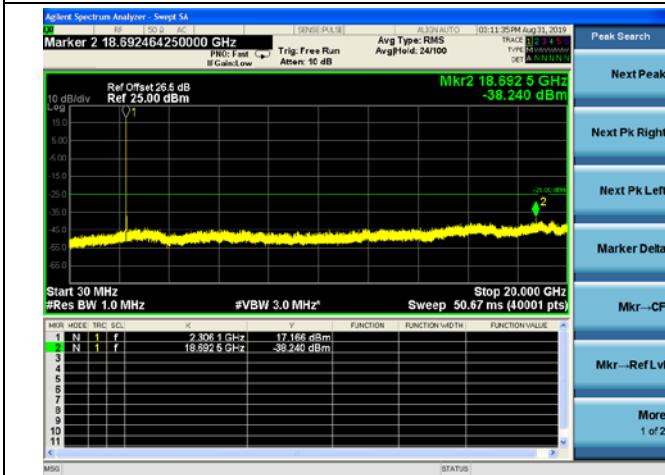

20MHz/QPSK/Mid CH

20MHz/16QAM/Mid CH

20MHz/64QAM/Mid CH

LTE Band40 (2305MHz ~ 2315MHz) CSE

5MHz/QPSK/Low CH

5MHz/16QAM/Low CH

5MHz/64QAM/Low CH

5MHz/QPSK/Mid CH

5MHz/16QAM/Mid CH

5MHz/64QAM/Mid CH

5MHz/QPSK/High CH

5MHz/16QAM/High CH

5MHz/64QAM/High CH

10MHz/QPSK/Mid CH

10MHz/16QAM/Mid CH

10MHz/64QAM/Mid CH