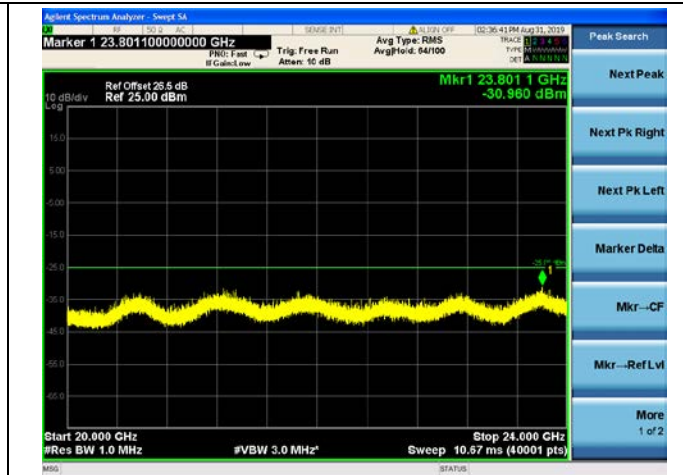

20MHz/QPSK/Mid CH

20MHz/16QAM/Mid CH

20MHz/64QAM/Mid CH

LTE Band40 (2305MHz ~ 2315MHz) CSE

5MHz/QPSK/Low CH

5MHz/16QAM/Low CH

5MHz/64QAM/Low CH

5MHz/QPSK/Mid CH

5MHz/16QAM/Mid CH

5MHz/64QAM/Mid CH

5MHz/QPSK/High CH

5MHz/16QAM/High CH

5MHz/64QAM/High CH

10MHz/QPSK/Mid CH

10MHz/16QAM/Mid CH

10MHz/64QAM/Mid CH