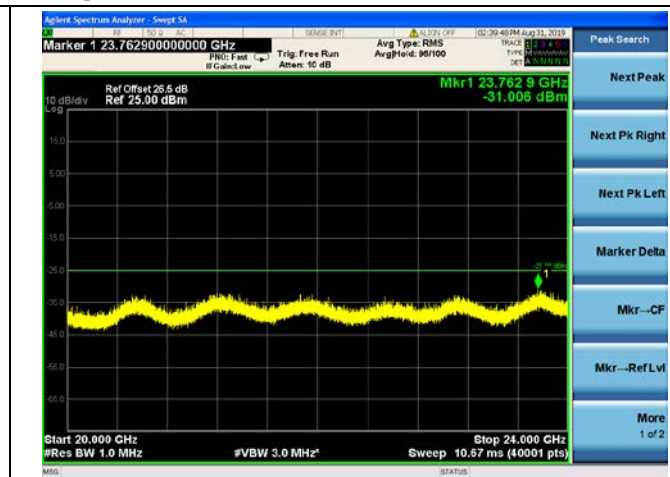

5MHz/16QAM/Mid CH

5MHz/64QAM/Mid CH

5MHz/QPSK/High CH

5MHz/16QAM/High CH

5MHz/64QAM/High CH

10MHz/QPSK/Mid CH

10MHz/16QAM/Mid CH

10MHz/64QAM/Mid CH

LTE Band40 (2350MHz ~ 2360MHz) CSE

5MHz/QPSK/Low CH

5MHz/16QAM/Low CH

5MHz/64QAM/Low CH

5MHz/QPSK/Mid CH

5MHz/16QAM/Mid CH

5MHz/64QAM/Mid CH

5MHz/QPSK/High CH