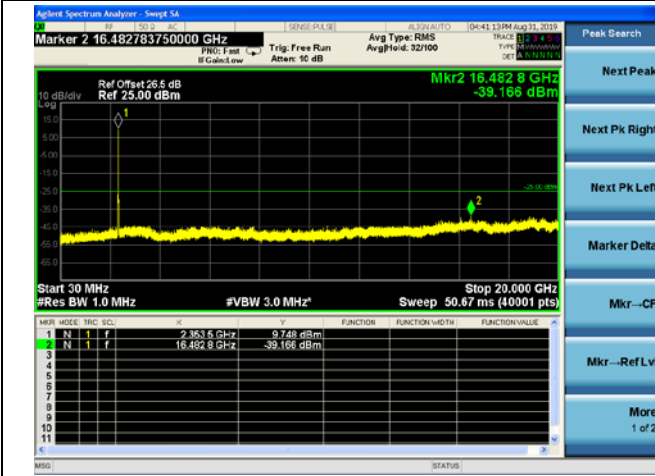

5MHz/16QAM/High CH

5MHz/64QAM/High CH

10MHz/QPSK/Mid CH

10MHz/16QAM/Mid CH

10MHz/64QAM/Mid CH

LTE Band 41 CSE 5MHz/QPSK/Low CH

5MHz/16QAM/Low CH

5MHz/64QAM/Low CH