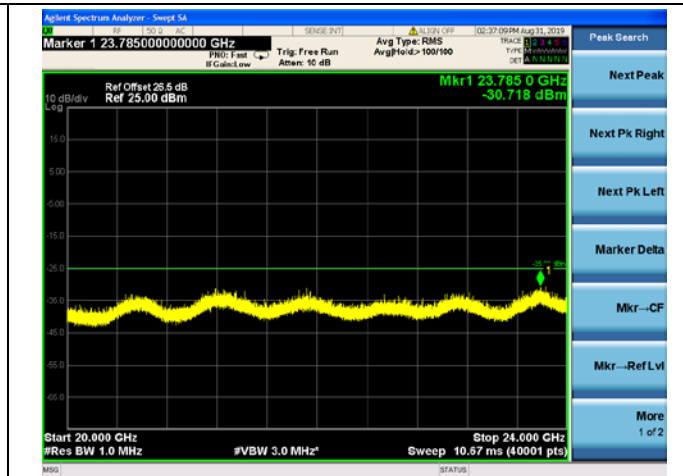

20MHz/QPSK/Mid CH

20MHz/16QAM/Mid CH

20MHz/64QAM/Mid CH

LTE Band40 (2305MHz ~ 2315MHz) CSE

5MHz/QPSK/Low CH

5MHz/16QAM/Low CH

5MHz/64QAM/Low CH

5MHz/QPSK/Mid CH