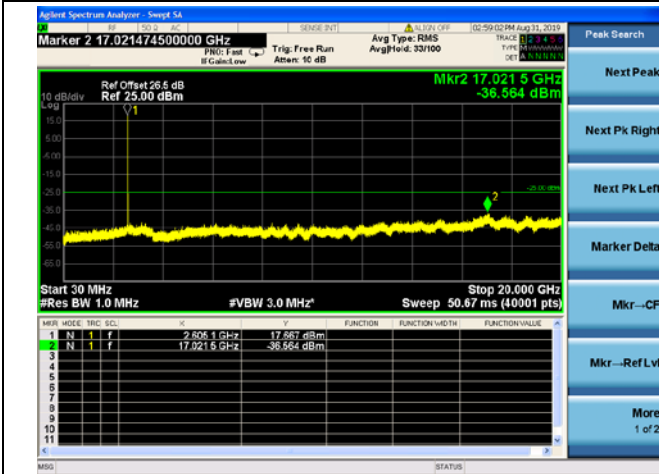

5MHz/16QAM/Mid CH