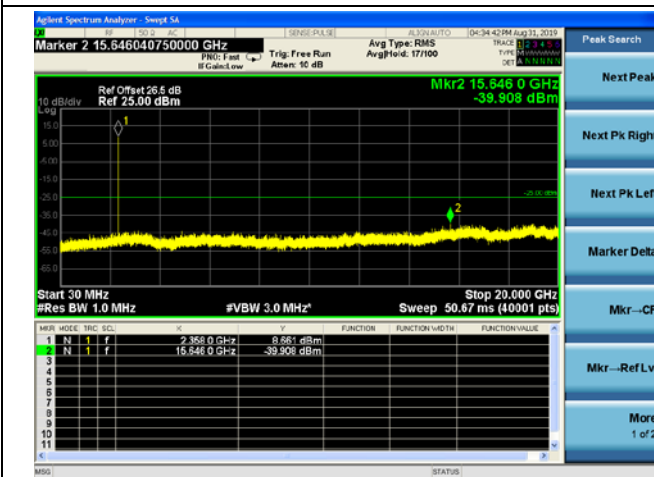

LTE Band40 (2350MHz ~ 2360MHz) CSE

5MHz/QPSK/Low CH

5MHz/16QAM/Low CH

5MHz/64QAM/Low CH

5MHz/QPSK/Mid CH

5MHz/16QAM/Mid CH

5MHz/64QAM/Mid CH

5MHz/QPSK/High CH

5MHz/16QAM/High CH

5MHz/64QAM/High CH

10MHz/QPSK/Mid CH

10MHz/16QAM/Mid CH

10MHz/64QAM/Mid CH

LTE Band 41 CSE 5MHz/QPSK/Low CH

5MHz/16QAM/Low CH

5MHz/64QAM/Low CH