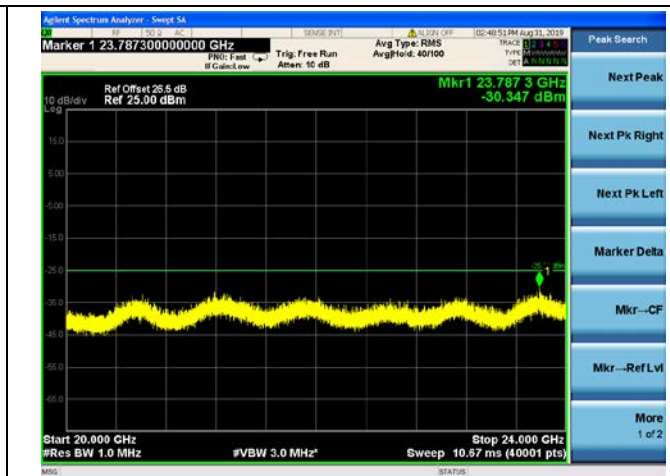

LTE Band40 (2350MHz ~ 2360MHz) CSE

5MHz/QPSK/Low CH

5MHz/16QAM/Low CH

5MHz/64QAM/Low CH

5MHz/QPSK/Mid CH

5MHz/16QAM/Mid CH

5MHz/64QAM/Mid CH

5MHz/QPSK/High CH