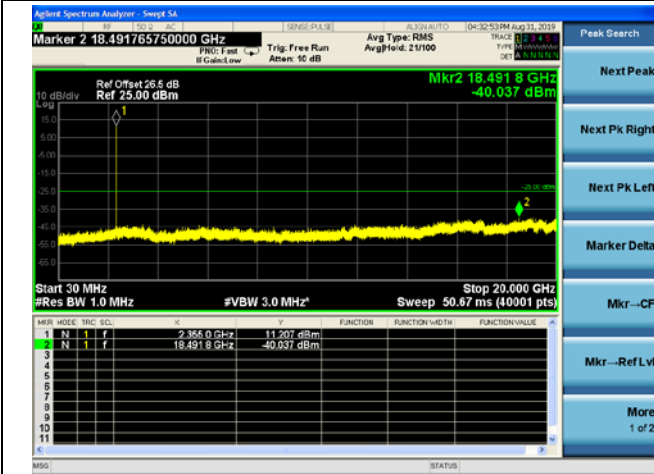

LTE Band40 (2350MHz ~ 2360MHz) CSE

5MHz/QPSK/Low CH

5MHz/16QAM/Low CH

5MHz/64QAM/Low CH

5MHz/QPSK/Mid CH

5MHz/16QAM/Mid CH

5MHz/64QAM/Mid CH

5MHz/QPSK/High CH

5MHz/16QAM/High CH

5MHz/64QAM/High CH

10MHz/QPSK/Mid CH

10MHz/16QAM/Mid CH

10MHz/64QAM/Mid CH

LTE Band 41 CSE 5MHz/QPSK/Low CH

5MHz/16QAM/Low CH

5MHz/64QAM/Low CH