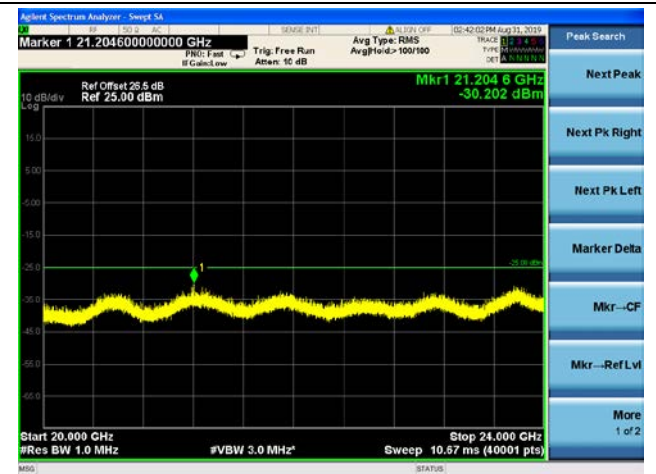

5MHz/16QAM/Mid CH

5MHz/64QAM/Mid CH

5MHz/QPSK/High CH

5MHz/16QAM/High CH

5MHz/64QAM/High CH

10MHz/QPSK/Mid CH

10MHz/16QAM/Mid CH

10MHz/64QAM/Mid CH

LTE Band40 (2350MHz ~ 2360MHz) CSE

5MHz/QPSK/Low CH

5MHz/16QAM/Low CH

5MHz/64QAM/Low CH

5MHz/QPSK/Mid CH

5MHz/16QAM/Mid CH

5MHz/64QAM/Mid CH

5MHz/QPSK/High CH