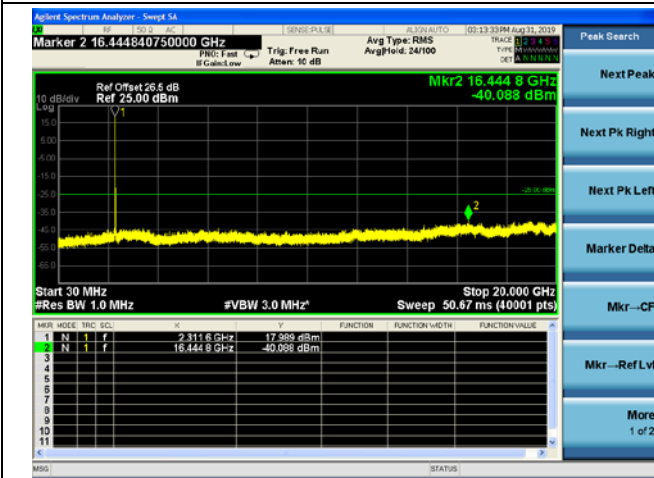

5MHz/16QAM/Mid CH

5MHz/64QAM/Mid CH

5MHz/QPSK/High CH

5MHz/16QAM/High CH

5MHz/64QAM/High CH

10MHz/QPSK/Mid CH

10MHz/16QAM/Mid CH

10MHz/64QAM/Mid CH

LTE Band40 (2350MHz ~ 2360MHz) CSE

5MHz/QPSK/Low CH

5MHz/16QAM/Low CH

5MHz/64QAM/Low CH

5MHz/QPSK/Mid CH

5MHz/16QAM/Mid CH

5MHz/64QAM/Mid CH

5MHz/QPSK/High CH