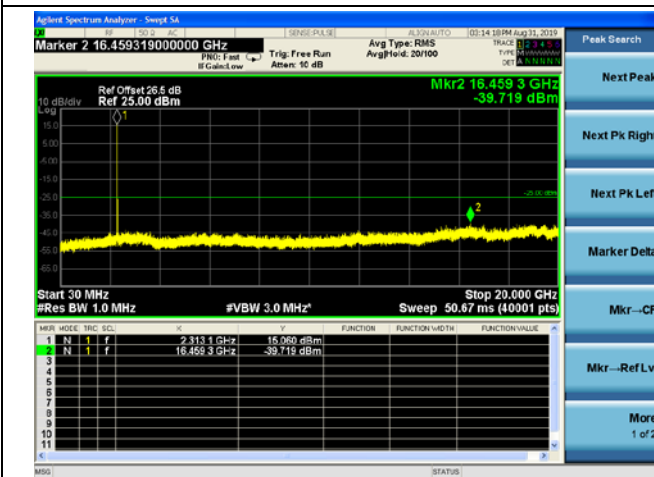

5MHz/16QAM/Mid CH

5MHz/64QAM/Mid CH

5MHz/QPSK/High CH

5MHz/16QAM/High CH

5MHz/64QAM/High CH

10MHz/QPSK/Mid CH

10MHz/16QAM/Mid CH

10MHz/64QAM/Mid CH

LTE Band40 (2350MHz ~ 2360MHz) CSE

5MHz/QPSK/Low CH

5MHz/16QAM/Low CH

5MHz/64QAM/Low CH

5MHz/QPSK/Mid CH

5MHz/16QAM/Mid CH

5MHz/64QAM/Mid CH

5MHz/QPSK/High CH