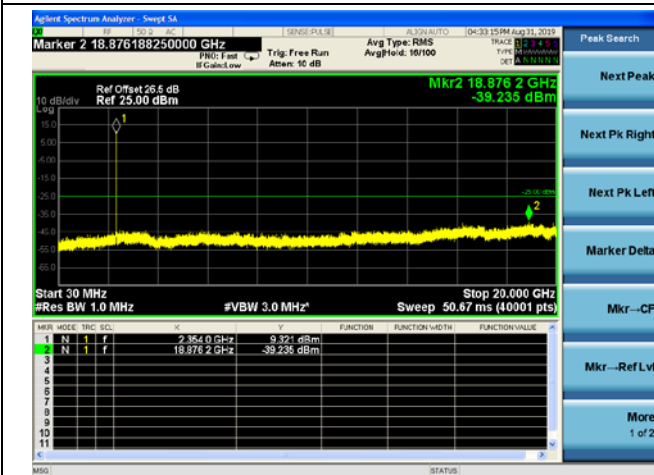

LTE Band40 (2350MHz ~ 2360MHz) CSE

5MHz/QPSK/Low CH

5MHz/16QAM/Low CH

5MHz/64QAM/Low CH

5MHz/QPSK/Mid CH

5MHz/16QAM/Mid CH

5MHz/64QAM/Mid CH

5MHz/QPSK/High CH

5MHz/16QAM/High CH

5MHz/64QAM/High CH

10MHz/QPSK/Mid CH

10MHz/16QAM/Mid CH

10MHz/64QAM/Mid CH

LTE Band 41 CSE 5MHz/QPSK/Low CH

5MHz/16QAM/Low CH

5MHz/64QAM/Low CH