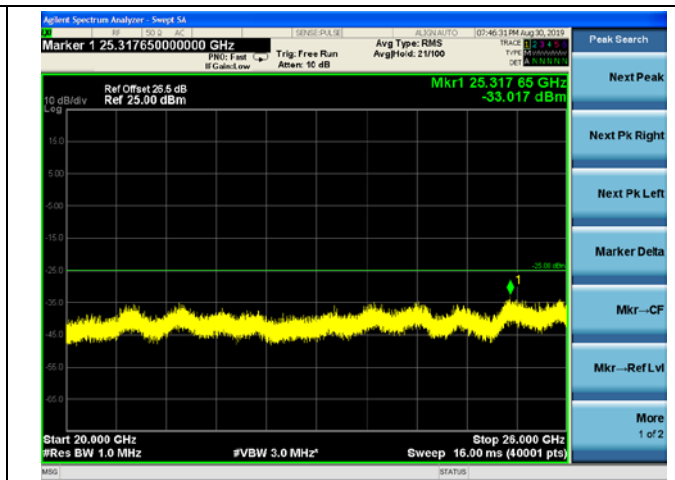

20MHz/QPSK/Mid CH

20MHz/16QAM/Mid CH

20MHz/64QAM/Mid CH

LTE Band40 (2305MHz ~ 2315MHz) CSE

5MHz/QPSK/Low CH

5MHz/16QAM/Low CH

5MHz/64QAM/Low CH

5MHz/QPSK/Mid CH

5MHz/16QAM/Mid CH

5MHz/64QAM/Mid CH

5MHz/QPSK/High CH

5MHz/16QAM/High CH

5MHz/64QAM/High CH

10MHz/QPSK/Mid CH

10MHz/16QAM/Mid CH

10MHz/64QAM/Mid CH