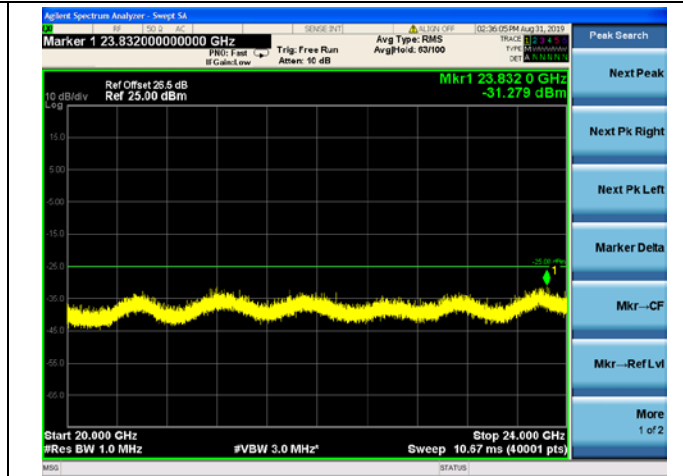

20MHz/QPSK/Mid CH

20MHz/16QAM/Mid CH

20MHz/64QAM/Mid CH

LTE Band40 (2305MHz ~ 2315MHz) CSE

5MHz/QPSK/Low CH

5MHz/16QAM/Low CH

5MHz/64QAM/Low CH

5MHz/QPSK/Mid CH