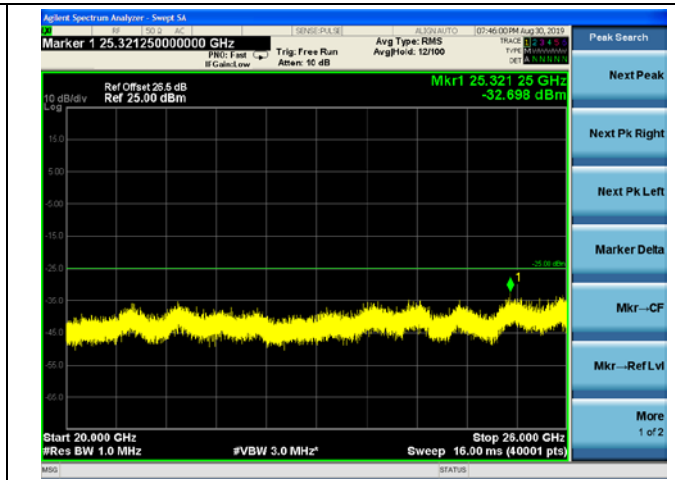

20MHz/QPSK/Mid CH

20MHz/16QAM/Mid CH

20MHz/64QAM/Mid CH

LTE Band40 (2305MHz ~ 2315MHz) CSE

5MHz/QPSK/Low CH

5MHz/16QAM/Low CH

5MHz/64QAM/Low CH

5MHz/QPSK/Mid CH

5MHz/16QAM/Mid CH

5MHz/64QAM/Mid CH

5MHz/QPSK/High CH

5MHz/16QAM/High CH

5MHz/64QAM/High CH

10MHz/QPSK/Mid CH

10MHz/16QAM/Mid CH

10MHz/64QAM/Mid CH