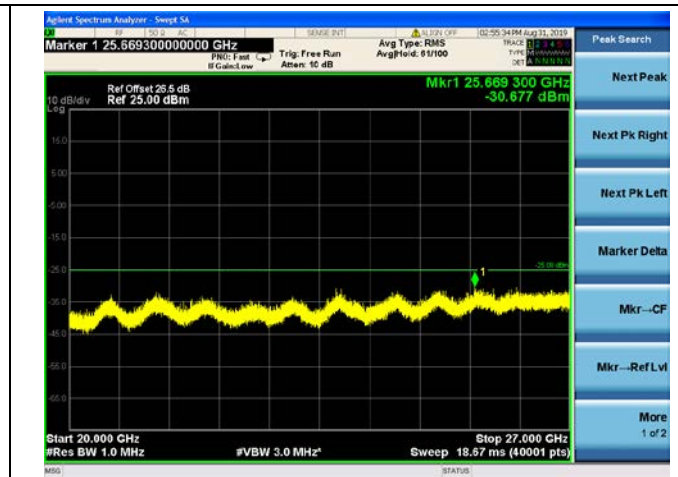

5MHz/64QAM/Mid CH