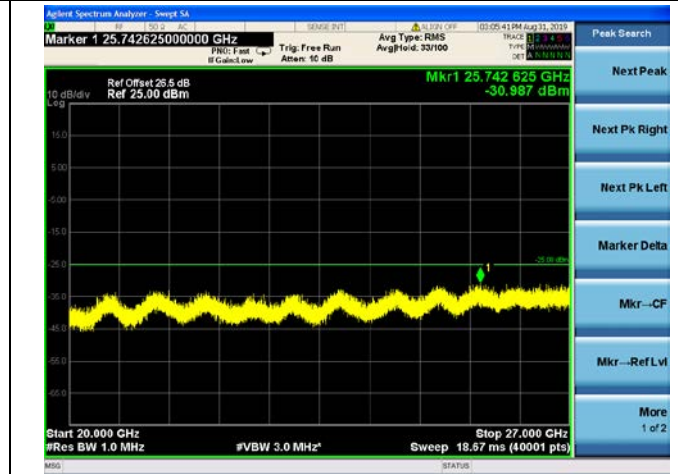

5MHz/16QAM/High CH

5MHz/64QAM/High CH

10MHz/QPSK/Mid CH

10MHz/16QAM/Mid CH

10MHz/64QAM/Mid CH

LTE Band 41 CSE 5MHz/QPSK/Low CH

5MHz/16QAM/Low CH

5MHz/64QAM/Low CH