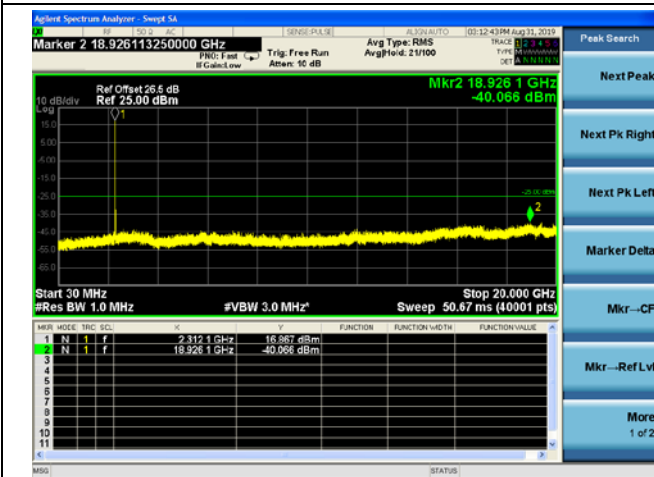

20MHz/QPSK/Mid CH

20MHz/16QAM/Mid CH

20MHz/64QAM/Mid CH

LTE Band40 (2305MHz ~ 2315MHz) CSE

5MHz/QPSK/Low CH

5MHz/16QAM/Low CH

5MHz/64QAM/Low CH

5MHz/QPSK/Mid CH

5MHz/16QAM/Mid CH

5MHz/64QAM/Mid CH

5MHz/QPSK/High CH

5MHz/16QAM/High CH

5MHz/64QAM/High CH

10MHz/QPSK/Mid CH

10MHz/16QAM/Mid CH

10MHz/64QAM/Mid CH