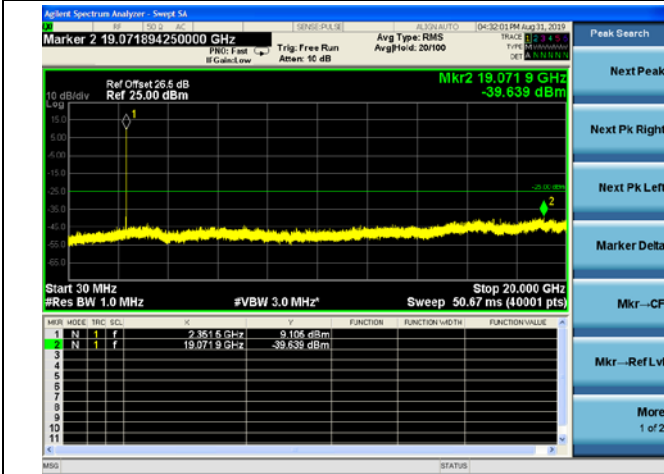

5MHz/16QAM/Mid CH

5MHz/64QAM/Mid CH

5MHz/QPSK/High CH

5MHz/16QAM/High CH

5MHz/64QAM/High CH

10MHz/QPSK/Mid CH

10MHz/16QAM/Mid CH

10MHz/64QAM/Mid CH

LTE Band40 (2350MHz ~ 2360MHz) CSE

5MHz/QPSK/Low CH

5MHz/16QAM/Low CH

5MHz/64QAM/Low CH

5MHz/QPSK/Mid CH

5MHz/16QAM/Mid CH

5MHz/64QAM/Mid CH

5MHz/QPSK/High CH