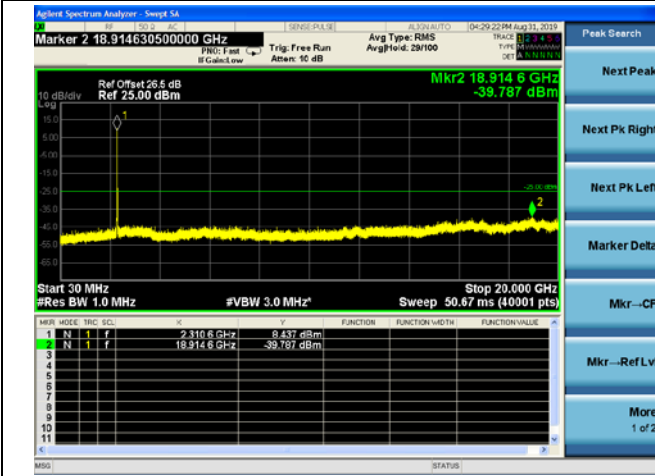

5MHz/16QAM/Mid CH

5MHz/64QAM/Mid CH

5MHz/QPSK/High CH

5MHz/16QAM/High CH

5MHz/64QAM/High CH

10MHz/QPSK/Mid CH

10MHz/16QAM/Mid CH

10MHz/64QAM/Mid CH

LTE Band40 (2350MHz ~ 2360MHz) CSE

5MHz/QPSK/Low CH

5MHz/16QAM/Low CH

5MHz/64QAM/Low CH

5MHz/QPSK/Mid CH

5MHz/16QAM/Mid CH

5MHz/64QAM/Mid CH

5MHz/QPSK/High CH