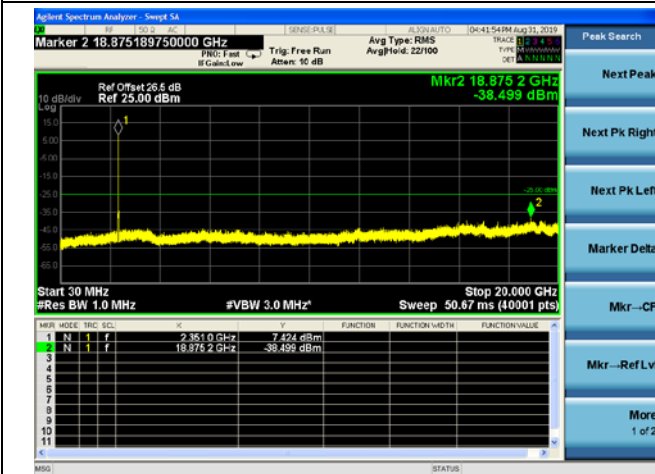

5MHz/16QAM/High CH

5MHz/64QAM/High CH

10MHz/QPSK/Mid CH

10MHz/16QAM/Mid CH

10MHz/64QAM/Mid CH

LTE Band 41 CSE 5MHz/QPSK/Low CH

5MHz/16QAM/Low CH

5MHz/64QAM/Low CH