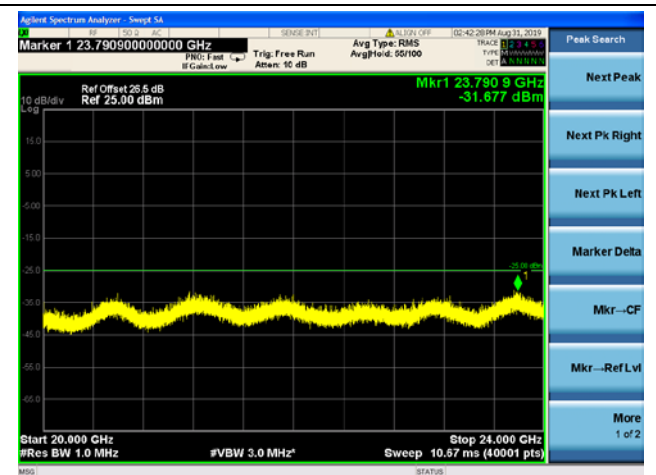

5MHz/16QAM/Mid CH

5MHz/64QAM/Mid CH

5MHz/QPSK/High CH

5MHz/16QAM/High CH

5MHz/64QAM/High CH

10MHz/QPSK/Mid CH

10MHz/16QAM/Mid CH

10MHz/64QAM/Mid CH

LTE Band40 (2350MHz ~ 2360MHz) CSE

5MHz/QPSK/Low CH

5MHz/16QAM/Low CH

5MHz/64QAM/Low CH

5MHz/QPSK/Mid CH

5MHz/16QAM/Mid CH

5MHz/64QAM/Mid CH

5MHz/QPSK/High CH