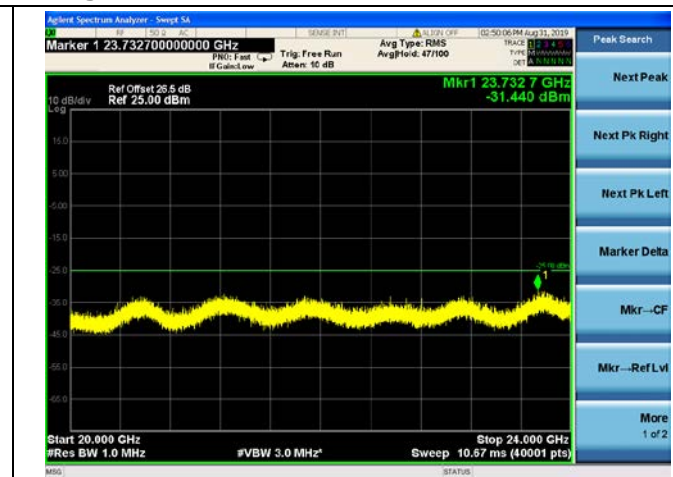

5MHz/64QAM/High CH