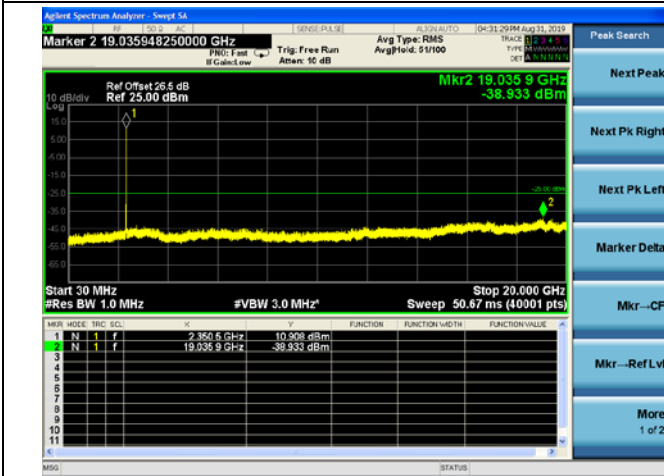

5MHz/16QAM/Mid CH

5MHz/64QAM/Mid CH

5MHz/QPSK/High CH

5MHz/16QAM/High CH

5MHz/64QAM/High CH

10MHz/QPSK/Mid CH

10MHz/16QAM/Mid CH

10MHz/64QAM/Mid CH

LTE Band40 (2350MHz ~ 2360MHz) CSE

5MHz/QPSK/Low CH

5MHz/16QAM/Low CH

5MHz/64QAM/Low CH

5MHz/QPSK/Mid CH

5MHz/16QAM/Mid CH

5MHz/64QAM/Mid CH

5MHz/QPSK/High CH