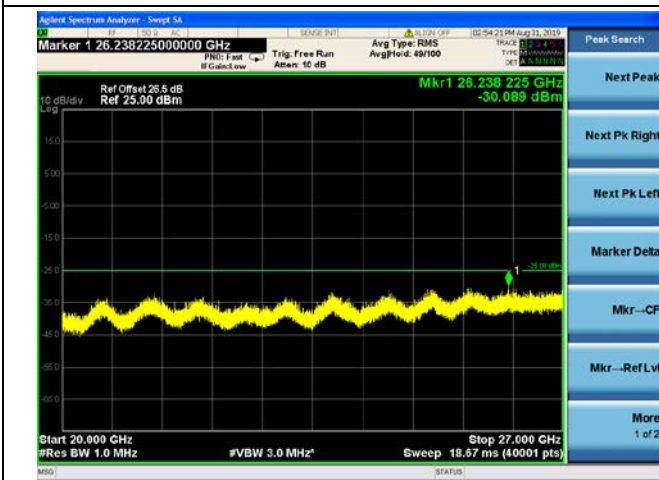

5MHz/16QAM/High CH

5MHz/64QAM/High CH

10MHz/QPSK/Mid CH

10MHz/16QAM/Mid CH

10MHz/64QAM/Mid CH

LTE Band 41 CSE 5MHz/QPSK/Low CH

5MHz/16QAM/Low CH

5MHz/64QAM/Low CH