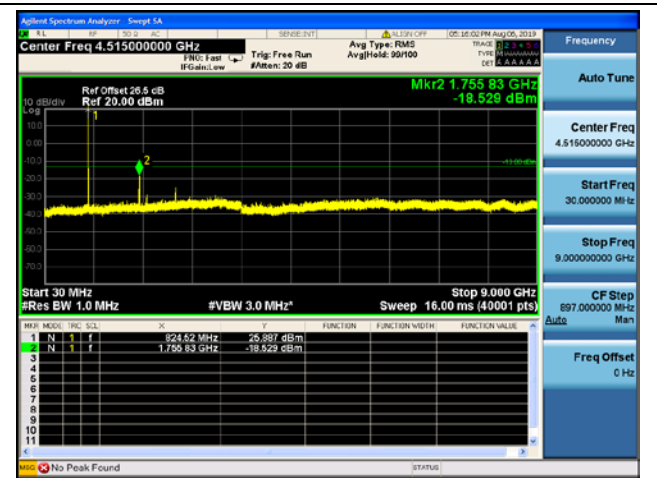

LTE Band 5 CSE

1.4MHz/QPSK/Low CH

1.4MHz/16QAM/Low CH

1.4MHz/QPSK/High CH

1.4MHz/16QAM/High CH

1.4MHz/64QAM/High CH

3MHz/QPSK/Low CH

3MHz/16QAM/Low CH

3MHz/64QAM/Low CH

3MHz/QPSK/Mid CH

3MHz/16QAM/Mid CH

3MHz/64QAM/Mid CH

3MHz/QPSK/High CH

3MHz/16QAM/High CH

3MHz/64QAM/High CH

5MHz/QPSK/Low CH