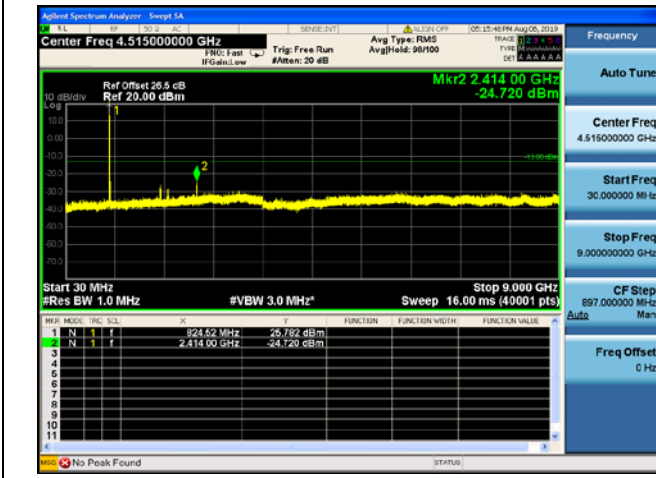

LTE Band 5 CSE

1.4MHz/QPSK/Low CH

1.4MHz/16QAM/Low CH

1.4MHz/QPSK/High CH

1.4MHz/16QAM/High CH

1.4MHz/64QAM/High CH

3MHz/QPSK/Low CH

3MHz/16QAM/Low CH

3MHz/64QAM/Low CH

3MHz/QPSK/Mid CH

3MHz/16QAM/Mid CH

3MHz/64QAM/Mid CH

3MHz/QPSK/High CH

3MHz/16QAM/High CH

3MHz/64QAM/High CH

5MHz/QPSK/Low CH