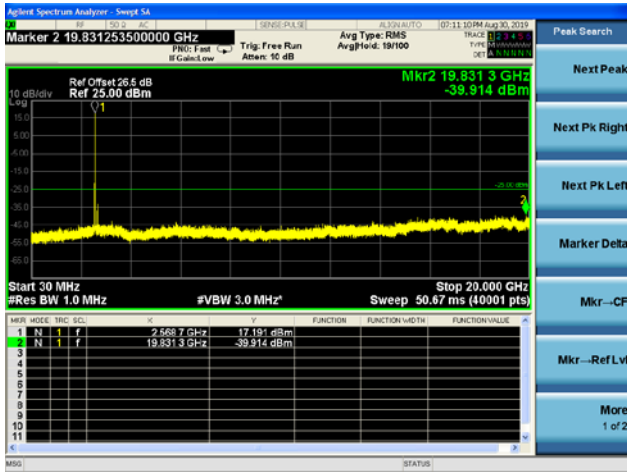

10MHz/64QAM/High CH

LTE Band 7 CSE
5MHz/QPSK/Low CH

5MHz/16QAM/Low CH

5MHz/64QAM/Low CH

5MHz/QPSK/Mid CH

5MHz/16QAM/Mid CH

5MHz/64QAM/Mid CH

5MHz/QPSK/High CH