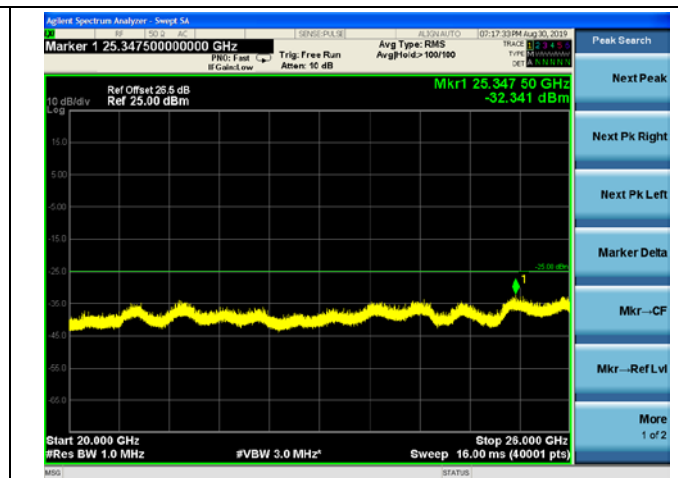

10MHz/64QAM/High CH

LTE Band 7 CSE
5MHz/QPSK/Low CH

5MHz/16QAM/Low CH

5MHz/64QAM/Low CH

5MHz/QPSK/Mid CH

5MHz/16QAM/Mid CH

5MHz/64QAM/Mid CH

5MHz/QPSK/High CH