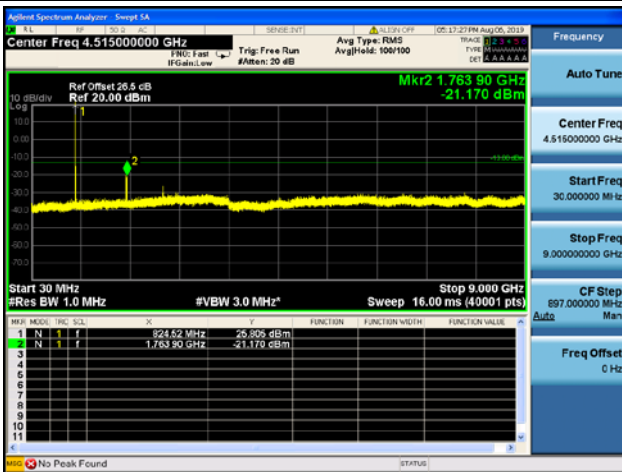

LTE Band 5 CSE

1.4MHz/QPSK/Low CH

1.4MHz/16QAM/Low CH

1.4MHz/QPSK/High CH

1.4MHz/16QAM/High CH

1.4MHz/64QAM/High CH

3MHz/QPSK/Low CH

3MHz/16QAM/Low CH

3MHz/64QAM/Low CH

3MHz/QPSK/Mid CH

3MHz/16QAM/Mid CH

3MHz/64QAM/Mid CH

3MHz/QPSK/High CH

3MHz/16QAM/High CH

3MHz/64QAM/High CH

5MHz/QPSK/Low CH

5MHz/16QAM/Low CH

5MHz/64QAM/Low CH

5MHz/QPSK/Mid CH

5MHz/16QAM/Mid CH

5MHz/64QAM/Mid CH

5MHz/QPSK/High CH

5MHz/16QAM/High CH

5MHz/64QAM/High CH