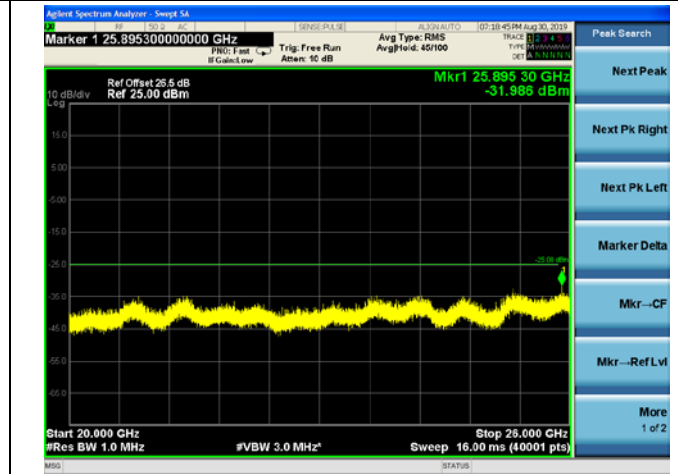

10MHz/64QAM/High CH

LTE Band 7 CSE
5MHz/QPSK/Low CH

5MHz/16QAM/Low CH

5MHz/64QAM/Low CH

5MHz/QPSK/Mid CH

5MHz/16QAM/Mid CH

5MHz/64QAM/Mid CH

5MHz/QPSK/High CH