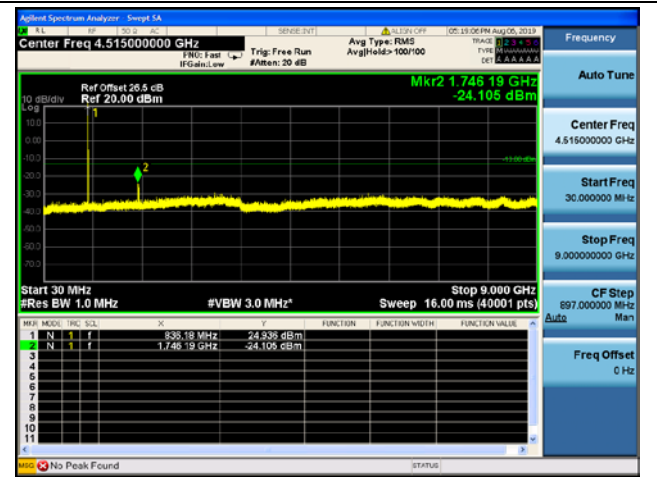

LTE Band 5 CSE

1.4MHz/QPSK/Low CH

1.4MHz/16QAM/Low CH

1.4MHz/QPSK/High CH

1.4MHz/16QAM/High CH

1.4MHz/64QAM/High CH

3MHz/QPSK/Low CH

3MHz/16QAM/Low CH

3MHz/64QAM/Low CH

3MHz/QPSK/Mid CH

3MHz/16QAM/Mid CH

3MHz/64QAM/Mid CH

3MHz/QPSK/High CH

3MHz/16QAM/High CH

3MHz/64QAM/High CH

5MHz/QPSK/Low CH