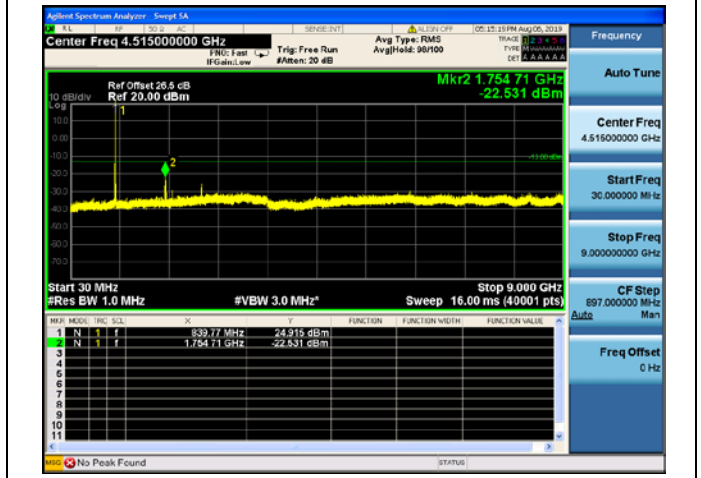

10MHz/QPSK/Low CH

10MHz/16QAM/Low CH

10MHz/64QAM/Low CH

10MHz/QPSK/Mid CH

10MHz/16QAM/Mid CH

10MHz/64QAM/Mid CH

10MHz/QPSK/High CH

10MHz/16QAM/High CH

10MHz/64QAM/High CH

LTE Band 7 CSE
5MHz/QPSK/Low CH

5MHz/16QAM/Low CH

5MHz/64QAM/Low CH

5MHz/QPSK/Mid CH

5MHz/16QAM/Mid CH

5MHz/64QAM/Mid CH

5MHz/QPSK/High CH