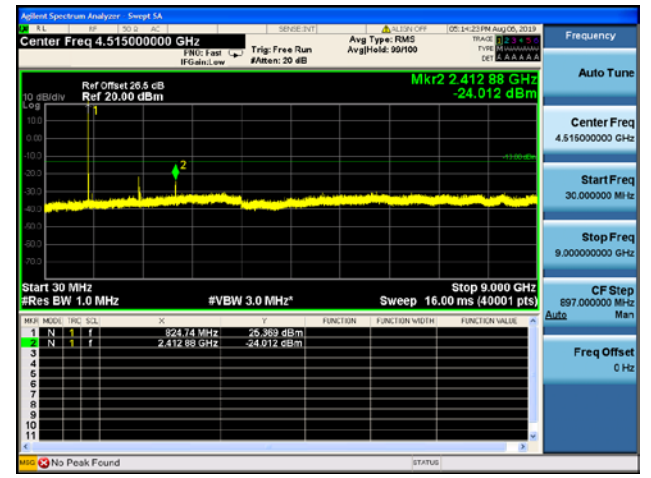

10MHz/QPSK/Low CH

10MHz/16QAM/Low CH

10MHz/64QAM/Low CH

10MHz/QPSK/Mid CH

10MHz/16QAM/Mid CH

10MHz/64QAM/Mid CH

10MHz/QPSK/High CH

10MHz/16QAM/High CH

10MHz/64QAM/High CH

LTE Band 7 CSE
5MHz/QPSK/Low CH

5MHz/16QAM/Low CH

5MHz/64QAM/Low CH

5MHz/QPSK/Mid CH

5MHz/16QAM/Mid CH

5MHz/64QAM/Mid CH

5MHz/QPSK/High CH