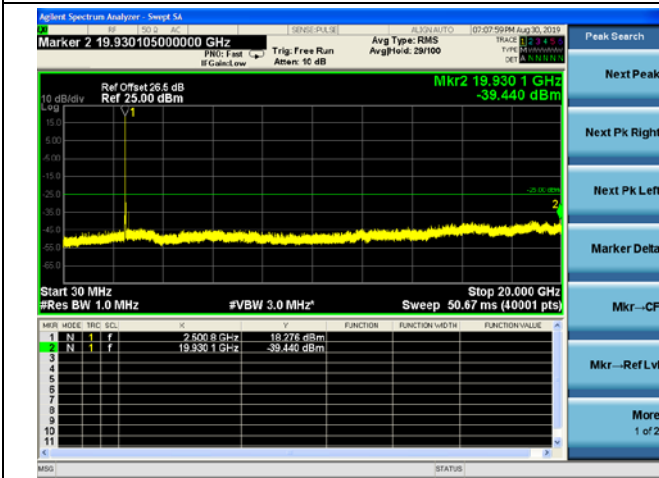

10MHz/64QAM/High CH

LTE Band 7 CSE
5MHz/QPSK/Low CH

5MHz/16QAM/Low CH

5MHz/64QAM/Low CH

5MHz/QPSK/Mid CH

5MHz/16QAM/Mid CH

5MHz/64QAM/Mid CH

5MHz/QPSK/High CH