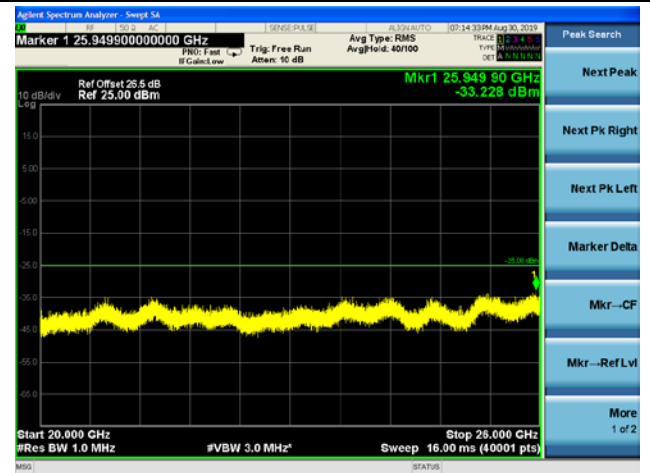

5MHz/64QAM/High CH