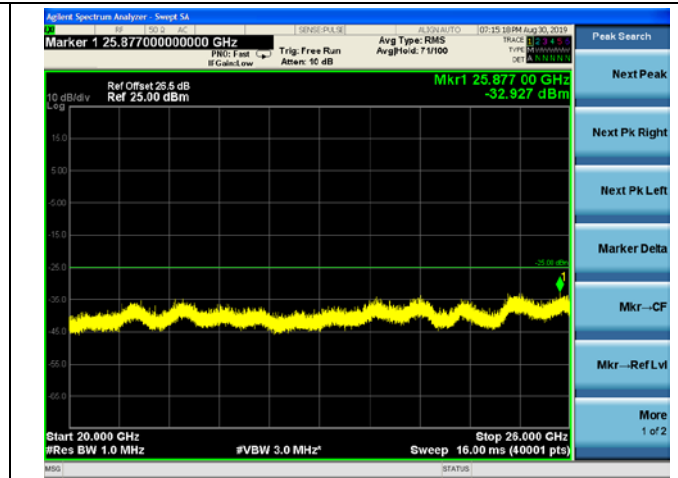

10MHz/64QAM/High CH

LTE Band 7 CSE
5MHz/QPSK/Low CH

5MHz/16QAM/Low CH

5MHz/64QAM/Low CH

5MHz/QPSK/Mid CH

5MHz/16QAM/Mid CH

5MHz/64QAM/Mid CH

5MHz/QPSK/High CH