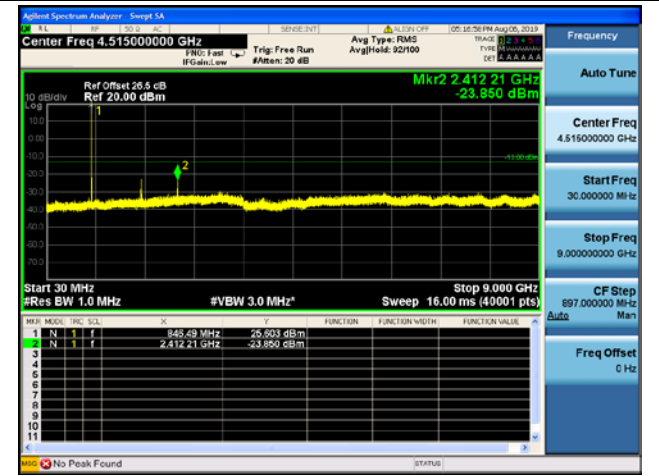

LTE Band 5 CSE

1.4MHz/QPSK/Low CH

1.4MHz/16QAM/Low CH

1.4MHz/QPSK/High CH

1.4MHz/16QAM/High CH

1.4MHz/64QAM/High CH

3MHz/QPSK/Low CH

3MHz/16QAM/Low CH

3MHz/64QAM/Low CH

3MHz/QPSK/Mid CH

3MHz/16QAM/Mid CH

3MHz/64QAM/Mid CH

3MHz/QPSK/High CH

3MHz/16QAM/High CH

3MHz/64QAM/High CH

5MHz/QPSK/Low CH

5MHz/16QAM/Low CH

5MHz/64QAM/Low CH

5MHz/QPSK/Mid CH

5MHz/16QAM/Mid CH

5MHz/64QAM/Mid CH

5MHz/QPSK/High CH

5MHz/16QAM/High CH

5MHz/64QAM/High CH