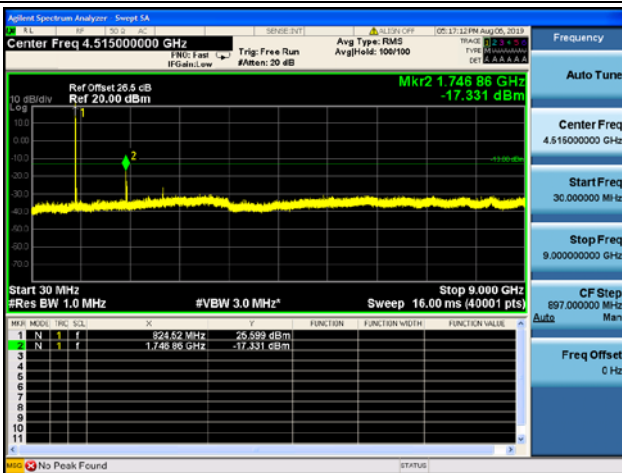

5MHz/64QAM/Low CH

5MHz/QPSK/Mid CH