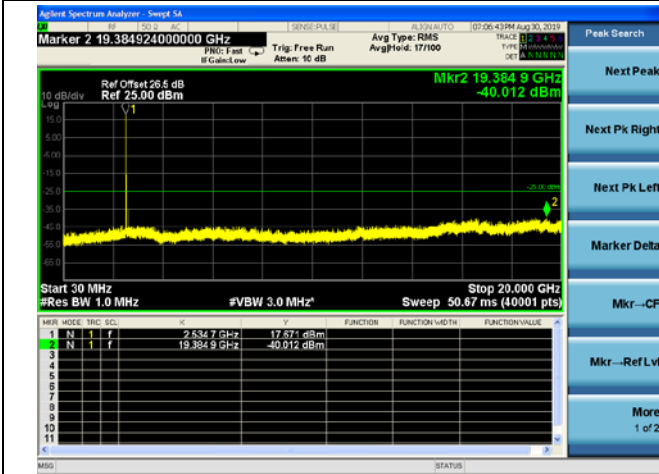

10MHz/64QAM/High CH

LTE Band 7 CSE
5MHz/QPSK/Low CH

5MHz/16QAM/Low CH

5MHz/64QAM/Low CH

5MHz/QPSK/Mid CH

5MHz/16QAM/Mid CH

5MHz/64QAM/Mid CH

5MHz/QPSK/High CH