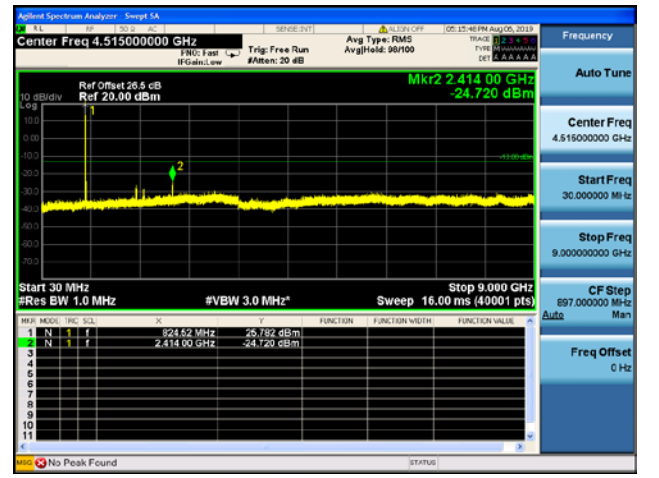

LTE Band 5 CSE

1.4MHz/QPSK/Low CH

1.4MHz/16QAM/Low CH

1.4MHz/QPSK/High CH

1.4MHz/16QAM/High CH

1.4MHz/64QAM/High CH

3MHz/QPSK/Low CH

3MHz/16QAM/Low CH

3MHz/64QAM/Low CH

3MHz/QPSK/Mid CH

3MHz/16QAM/Mid CH

3MHz/64QAM/Mid CH

3MHz/QPSK/High CH

3MHz/16QAM/High CH

3MHz/64QAM/High CH

5MHz/QPSK/Low CH