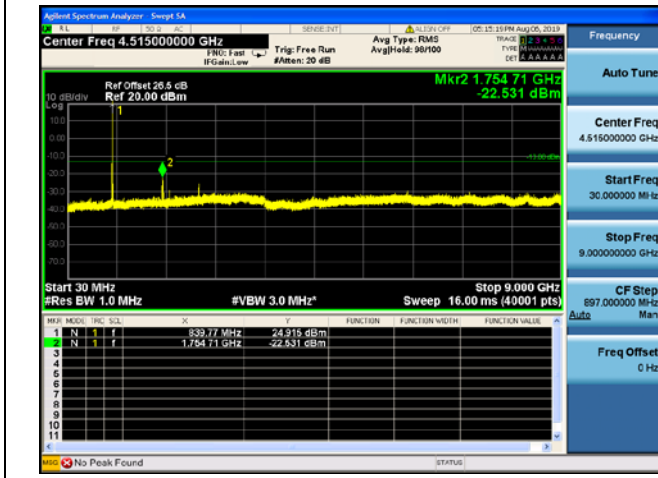

10MHz/QPSK/Low CH

10MHz/16QAM/Low CH

10MHz/64QAM/Low CH

10MHz/QPSK/Mid CH

10MHz/16QAM/Mid CH

10MHz/64QAM/Mid CH

10MHz/QPSK/High CH

10MHz/16QAM/High CH

10MHz/64QAM/High CH

LTE Band 7 CSE
5MHz/QPSK/Low CH

5MHz/16QAM/Low CH

5MHz/64QAM/Low CH

5MHz/QPSK/Mid CH

5MHz/16QAM/Mid CH

5MHz/64QAM/Mid CH

5MHz/QPSK/High CH