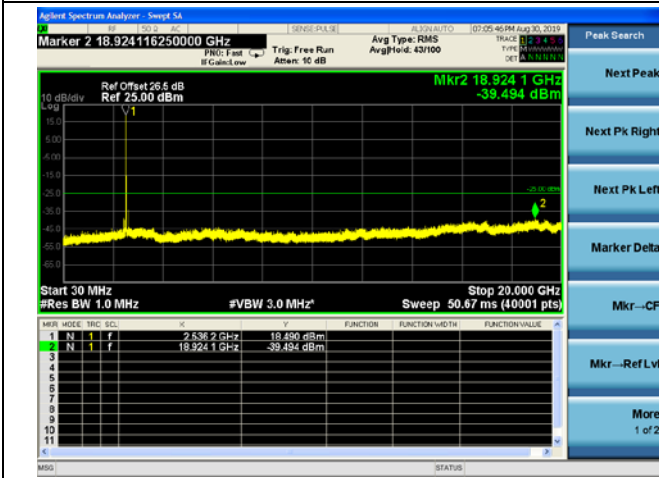

10MHz/QPSK/Low CH

10MHz/16QAM/Low CH

10MHz/64QAM/Low CH

10MHz/QPSK/Mid CH

10MHz/16QAM/Mid CH

10MHz/64QAM/Mid CH

10MHz/QPSK/High CH

10MHz/16QAM/High CH

10MHz/64QAM/High CH

LTE Band 7 CSE
5MHz/QPSK/Low CH

5MHz/16QAM/Low CH

5MHz/64QAM/Low CH

5MHz/QPSK/Mid CH

5MHz/16QAM/Mid CH

5MHz/64QAM/Mid CH

5MHz/QPSK/High CH