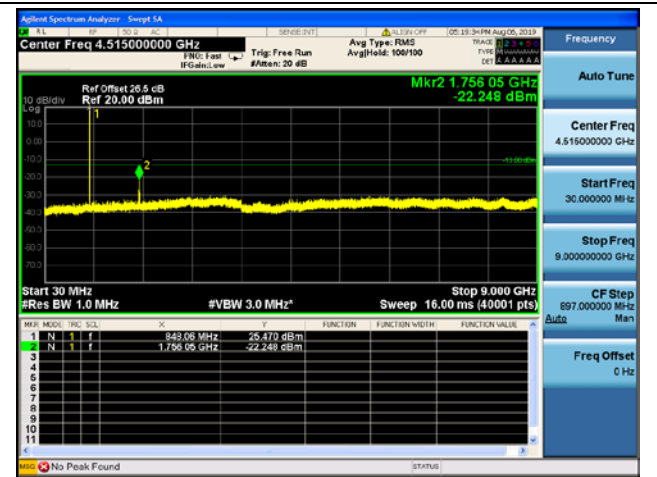

LTE Band 5 CSE

1.4MHz/QPSK/Low CH

1.4MHz/16QAM/Low CH

1.4MHz/QPSK/High CH

1.4MHz/16QAM/High CH

1.4MHz/64QAM/High CH

3MHz/QPSK/Low CH

3MHz/16QAM/Low CH

3MHz/64QAM/Low CH

3MHz/QPSK/Mid CH

3MHz/16QAM/Mid CH

3MHz/64QAM/Mid CH

3MHz/QPSK/High CH

3MHz/16QAM/High CH

3MHz/64QAM/High CH

5MHz/QPSK/Low CH