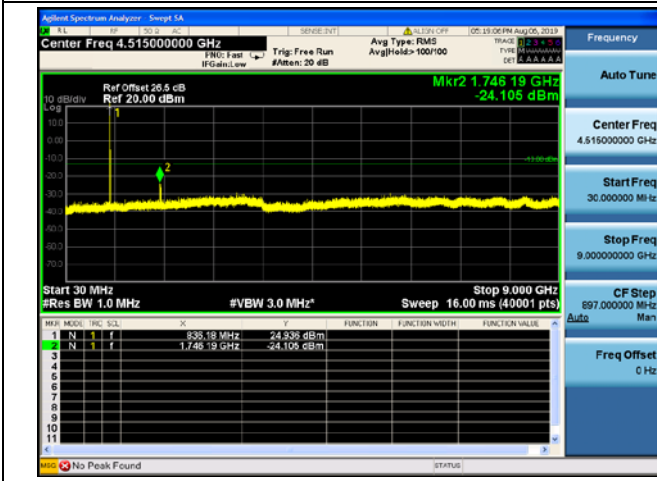

LTE Band 5 CSE

1.4MHz/QPSK/Low CH

1.4MHz/16QAM/Low CH

1.4MHz/QPSK/High CH

1.4MHz/16QAM/High CH

1.4MHz/64QAM/High CH

3MHz/QPSK/Low CH

3MHz/16QAM/Low CH

3MHz/64QAM/Low CH

3MHz/QPSK/Mid CH

3MHz/16QAM/Mid CH

3MHz/64QAM/Mid CH

3MHz/QPSK/High CH

3MHz/16QAM/High CH

3MHz/64QAM/High CH

5MHz/QPSK/Low CH