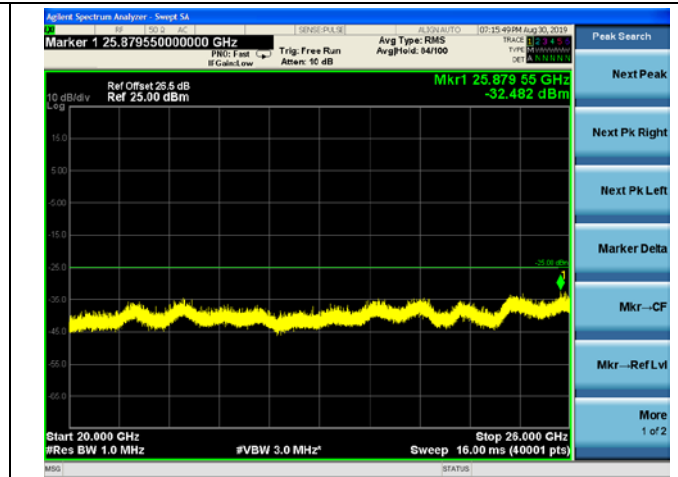

10MHz/64QAM/High CH

LTE Band 7 CSE
5MHz/QPSK/Low CH

5MHz/16QAM/Low CH

5MHz/64QAM/Low CH

5MHz/QPSK/Mid CH

5MHz/16QAM/Mid CH

5MHz/64QAM/Mid CH

5MHz/QPSK/High CH