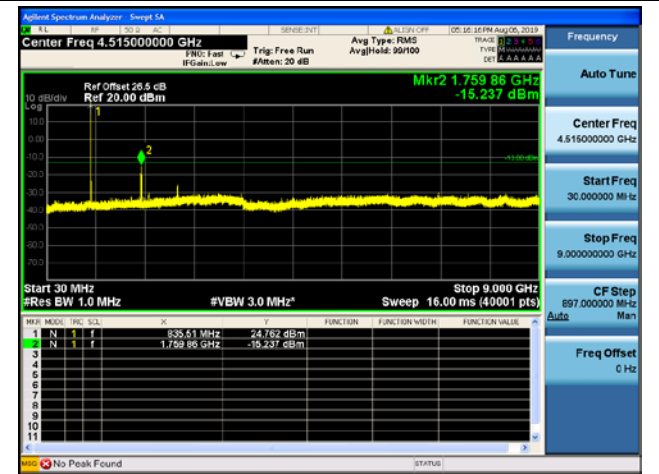

LTE Band 5 CSE

1.4MHz/QPSK/Low CH

1.4MHz/16QAM/Low CH

1.4MHz/QPSK/High CH

1.4MHz/16QAM/High CH

1.4MHz/64QAM/High CH

3MHz/QPSK/Low CH

3MHz/16QAM/Low CH

3MHz/64QAM/Low CH

3MHz/QPSK/Mid CH

3MHz/16QAM/Mid CH

3MHz/64QAM/Mid CH

3MHz/QPSK/High CH

3MHz/16QAM/High CH

3MHz/64QAM/High CH

5MHz/QPSK/Low CH