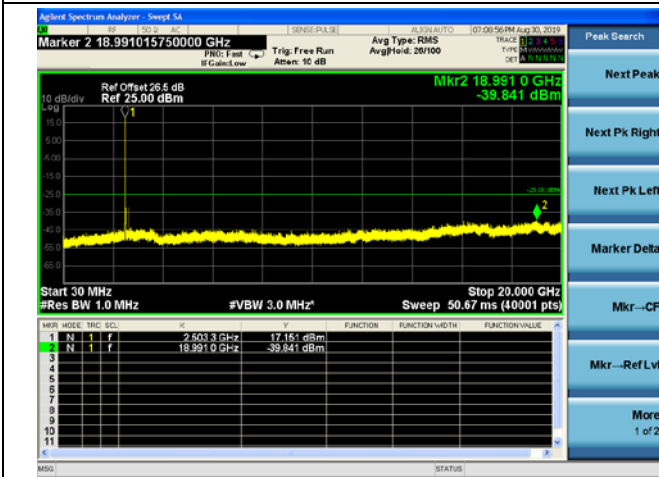

10MHz/64QAM/High CH

LTE Band 7 CSE
5MHz/QPSK/Low CH

5MHz/16QAM/Low CH

5MHz/64QAM/Low CH

5MHz/QPSK/Mid CH

5MHz/16QAM/Mid CH

5MHz/64QAM/Mid CH

5MHz/QPSK/High CH