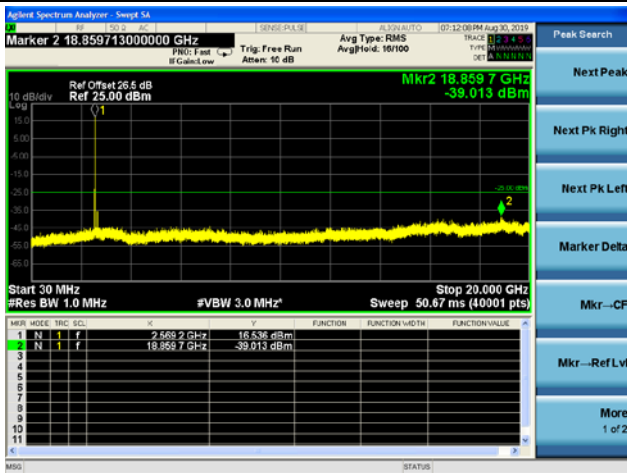

5MHz/64QAM/High CH