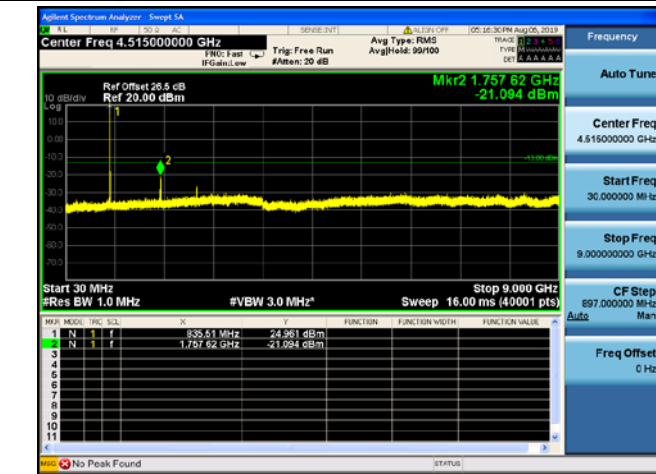

LTE Band 5 CSE

1.4MHz/QPSK/Low CH

1.4MHz/16QAM/Low CH

1.4MHz/QPSK/High CH

1.4MHz/16QAM/High CH

1.4MHz/64QAM/High CH

3MHz/QPSK/Low CH

3MHz/16QAM/Low CH

3MHz/64QAM/Low CH

3MHz/QPSK/Mid CH

3MHz/16QAM/Mid CH

3MHz/64QAM/Mid CH

3MHz/QPSK/High CH

3MHz/16QAM/High CH

3MHz/64QAM/High CH

5MHz/QPSK/Low CH