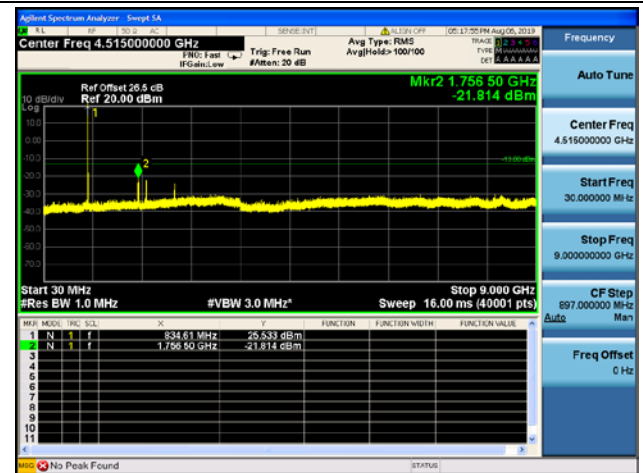

LTE Band 5 CSE

1.4MHz/QPSK/Low CH

1.4MHz/16QAM/Low CH

1.4MHz/QPSK/High CH

1.4MHz/16QAM/High CH

1.4MHz/64QAM/High CH

3MHz/QPSK/Low CH

3MHz/16QAM/Low CH

3MHz/64QAM/Low CH

3MHz/QPSK/Mid CH

3MHz/16QAM/Mid CH

3MHz/64QAM/Mid CH

3MHz/QPSK/High CH

3MHz/16QAM/High CH

3MHz/64QAM/High CH

5MHz/QPSK/Low CH

5MHz/16QAM/Low CH

5MHz/64QAM/Low CH

5MHz/QPSK/Mid CH

5MHz/16QAM/Mid CH

5MHz/64QAM/Mid CH

5MHz/QPSK/High CH

5MHz/16QAM/High CH

5MHz/64QAM/High CH