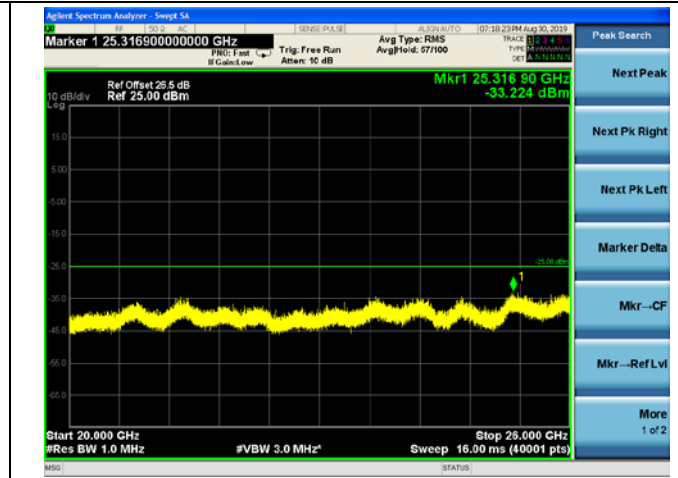

10MHz/QPSK/Low CH

10MHz/16QAM/Low CH

10MHz/64QAM/Low CH

10MHz/QPSK/Mid CH

10MHz/16QAM/Mid CH

10MHz/64QAM/Mid CH

10MHz/QPSK/High CH

10MHz/16QAM/High CH

10MHz/64QAM/High CH

LTE Band 7 CSE
5MHz/QPSK/Low CH

5MHz/16QAM/Low CH

5MHz/64QAM/Low CH

5MHz/QPSK/Mid CH

5MHz/16QAM/Mid CH

5MHz/64QAM/Mid CH

5MHz/QPSK/High CH