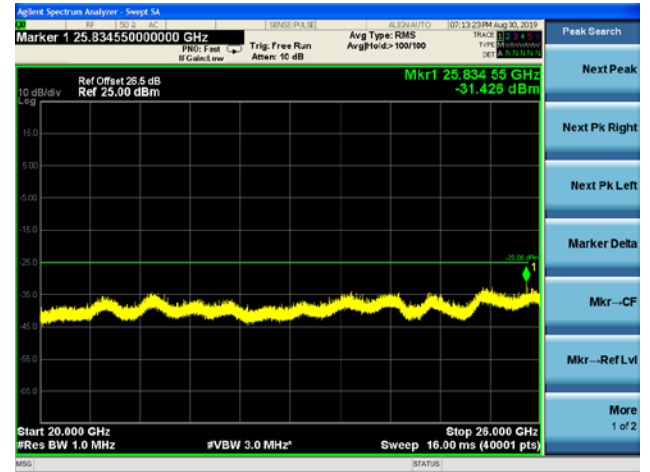

10MHz/64QAM/High CH

LTE Band 7 CSE
5MHz/QPSK/Low CH

5MHz/16QAM/Low CH

5MHz/64QAM/Low CH

5MHz/QPSK/Mid CH

5MHz/16QAM/Mid CH

5MHz/64QAM/Mid CH

5MHz/QPSK/High CH