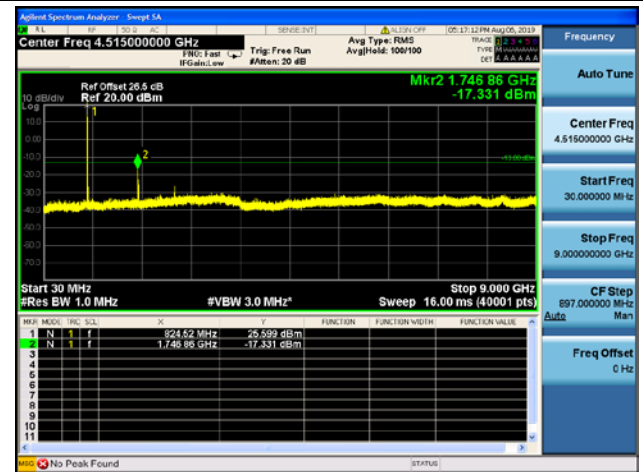

LTE Band 5 CSE

1.4MHz/QPSK/Low CH

1.4MHz/16QAM/Low CH

1.4MHz/QPSK/High CH

1.4MHz/16QAM/High CH

1.4MHz/64QAM/High CH

3MHz/QPSK/Low CH

3MHz/16QAM/Low CH

3MHz/64QAM/Low CH

3MHz/QPSK/Mid CH

3MHz/16QAM/Mid CH

3MHz/64QAM/Mid CH

3MHz/QPSK/High CH

3MHz/16QAM/High CH

3MHz/64QAM/High CH

5MHz/QPSK/Low CH

5MHz/16QAM/Low CH

5MHz/64QAM/Low CH

5MHz/QPSK/Mid CH

5MHz/16QAM/Mid CH

5MHz/64QAM/Mid CH

5MHz/QPSK/High CH

5MHz/16QAM/High CH

5MHz/64QAM/High CH