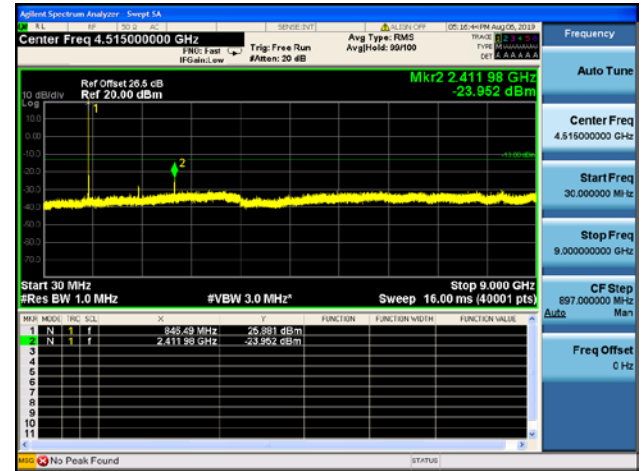

LTE Band 5 CSE

1.4MHz/QPSK/Low CH

1.4MHz/16QAM/Low CH

1.4MHz/QPSK/High CH

1.4MHz/16QAM/High CH

1.4MHz/64QAM/High CH

3MHz/QPSK/Low CH

3MHz/16QAM/Low CH

3MHz/64QAM/Low CH

3MHz/QPSK/Mid CH

3MHz/16QAM/Mid CH

3MHz/64QAM/Mid CH

3MHz/QPSK/High CH

3MHz/16QAM/High CH

3MHz/64QAM/High CH

5MHz/QPSK/Low CH

5MHz/16QAM/Low CH

5MHz/64QAM/Low CH

5MHz/QPSK/Mid CH

5MHz/16QAM/Mid CH

5MHz/64QAM/Mid CH

5MHz/QPSK/High CH

5MHz/16QAM/High CH

5MHz/64QAM/High CH