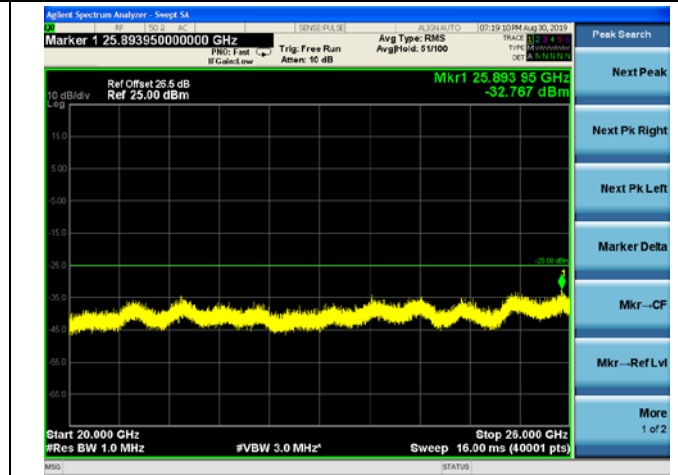

10MHz/64QAM/High CH

LTE Band 7 CSE
5MHz/QPSK/Low CH

5MHz/16QAM/Low CH

5MHz/64QAM/Low CH

5MHz/QPSK/Mid CH

5MHz/16QAM/Mid CH

5MHz/64QAM/Mid CH

5MHz/QPSK/High CH