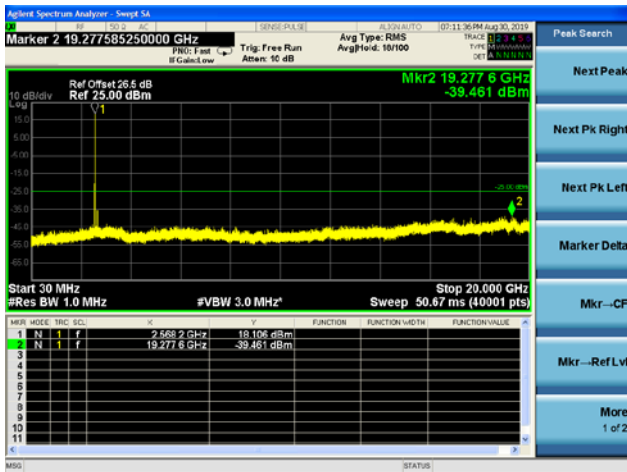

5MHz/16QAM/High CH