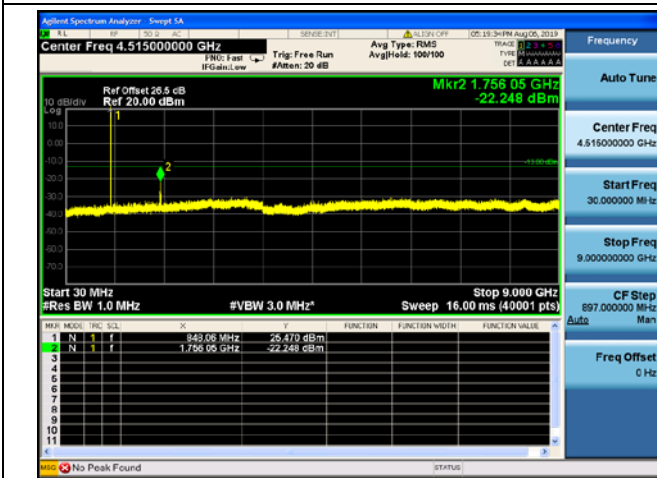

LTE Band 5 CSE

1.4MHz/QPSK/Low CH

1.4MHz/16QAM/Low CH

1.4MHz/QPSK/High CH

1.4MHz/16QAM/High CH

1.4MHz/64QAM/High CH

3MHz/QPSK/Low CH

3MHz/16QAM/Low CH

3MHz/64QAM/Low CH

3MHz/QPSK/Mid CH

3MHz/16QAM/Mid CH

3MHz/64QAM/Mid CH

3MHz/QPSK/High CH

3MHz/16QAM/High CH

3MHz/64QAM/High CH

5MHz/QPSK/Low CH