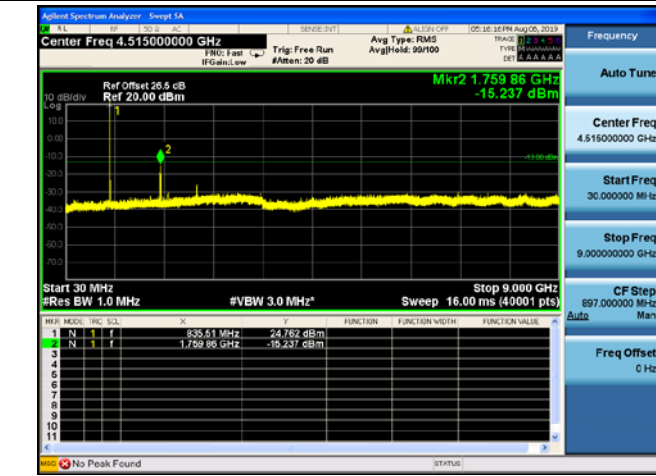

LTE Band 5 CSE

1.4MHz/QPSK/Low CH

1.4MHz/16QAM/Low CH

1.4MHz/QPSK/High CH

1.4MHz/16QAM/High CH

1.4MHz/64QAM/High CH

3MHz/QPSK/Low CH

3MHz/16QAM/Low CH

3MHz/64QAM/Low CH

3MHz/QPSK/Mid CH

3MHz/16QAM/Mid CH

3MHz/64QAM/Mid CH

3MHz/QPSK/High CH

3MHz/16QAM/High CH

3MHz/64QAM/High CH

5MHz/QPSK/Low CH

5MHz/16QAM/Low CH

5MHz/64QAM/Low CH

5MHz/QPSK/Mid CH

5MHz/16QAM/Mid CH

5MHz/64QAM/Mid CH

5MHz/QPSK/High CH

5MHz/16QAM/High CH

5MHz/64QAM/High CH