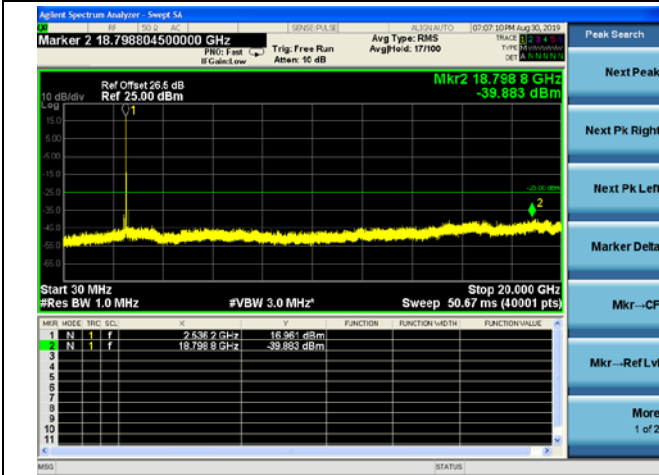

10MHz/64QAM/High CH

LTE Band 7 CSE
5MHz/QPSK/Low CH

5MHz/16QAM/Low CH

5MHz/64QAM/Low CH

5MHz/QPSK/Mid CH

5MHz/16QAM/Mid CH

5MHz/64QAM/Mid CH

5MHz/QPSK/High CH