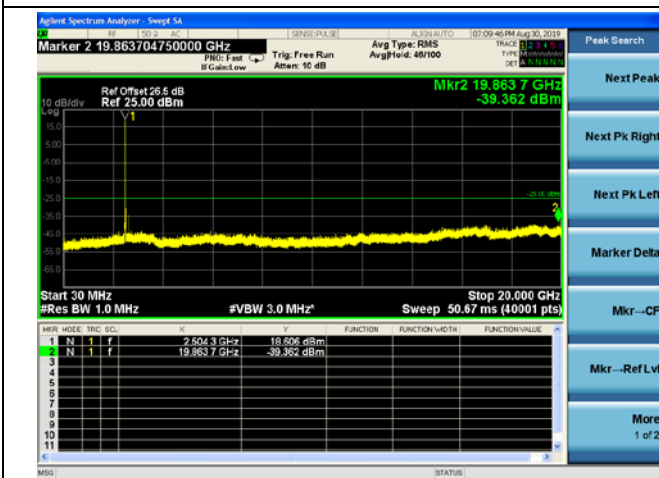

10MHz/64QAM/High CH

LTE Band 7 CSE
5MHz/QPSK/Low CH

5MHz/16QAM/Low CH

5MHz/64QAM/Low CH

5MHz/QPSK/Mid CH

5MHz/16QAM/Mid CH

5MHz/64QAM/Mid CH

5MHz/QPSK/High CH