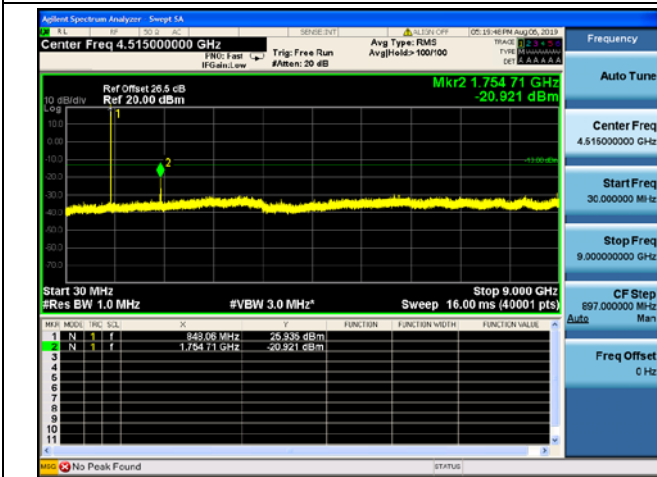

LTE Band 5 CSE

1.4MHz/QPSK/Low CH

1.4MHz/16QAM/Low CH

1.4MHz/QPSK/High CH

1.4MHz/16QAM/High CH

1.4MHz/64QAM/High CH

3MHz/QPSK/Low CH

3MHz/16QAM/Low CH

3MHz/64QAM/Low CH

3MHz/QPSK/Mid CH

3MHz/16QAM/Mid CH

3MHz/64QAM/Mid CH

3MHz/QPSK/High CH

3MHz/16QAM/High CH

3MHz/64QAM/High CH

5MHz/QPSK/Low CH