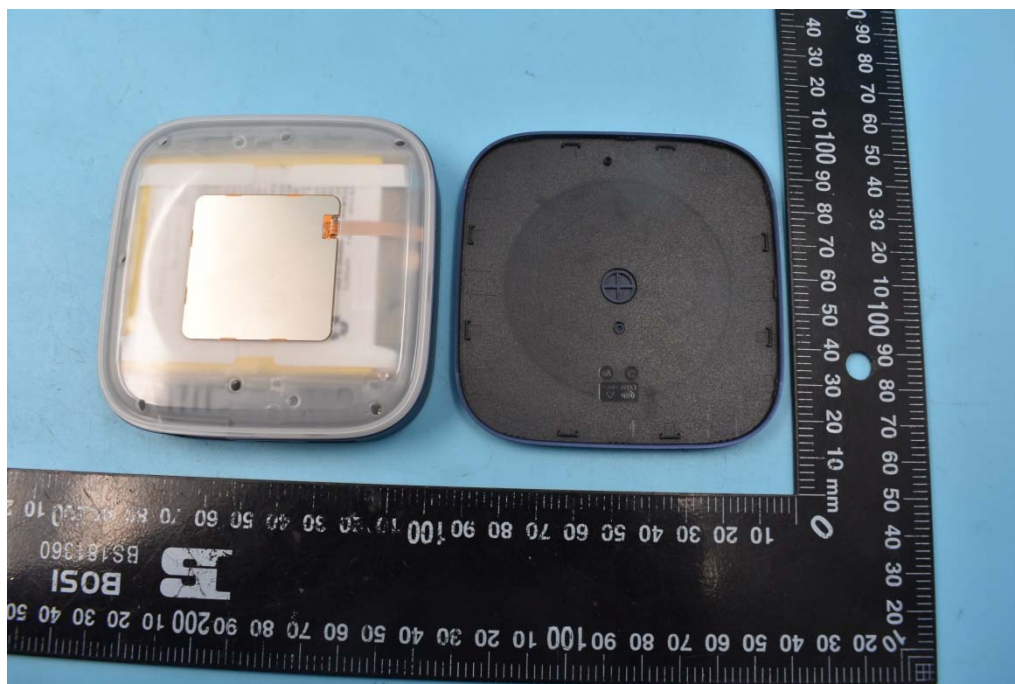

FCC ID:2ARPAJW-MRD-6001

Internal Photos

1. EUT uncover view

2. Mainboard front view

3. Mainboard rear view

4. Antenna view