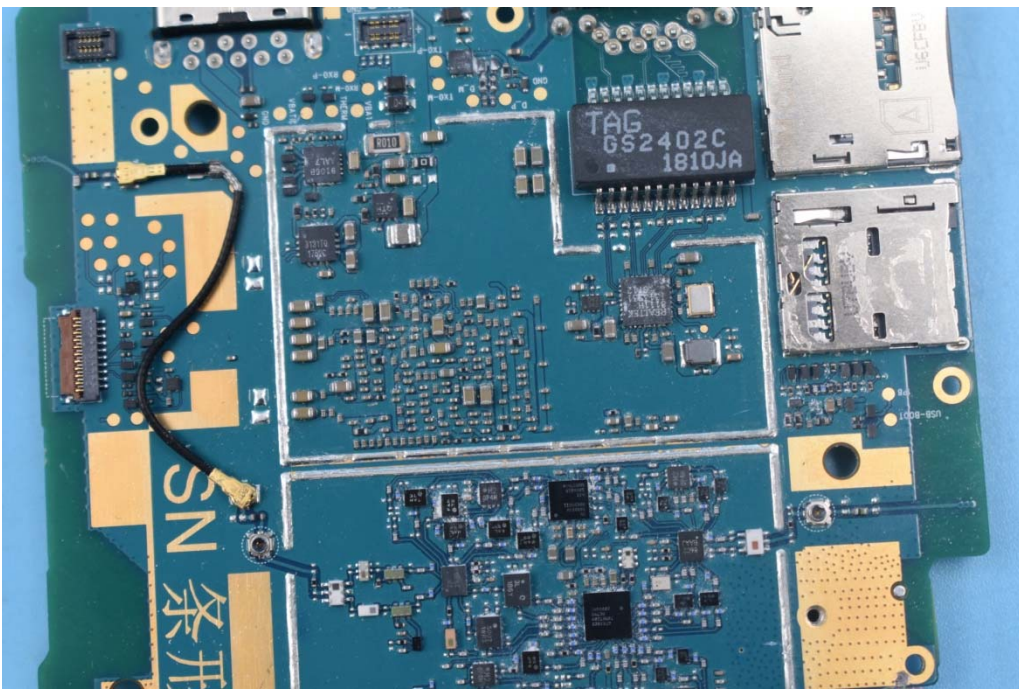

FCC ID:2ARPAJW-MRD-6001

Internal Photos

1. EUT uncover view

2. Mainboard front view

3. Mainboard rear view

4. Antenna view