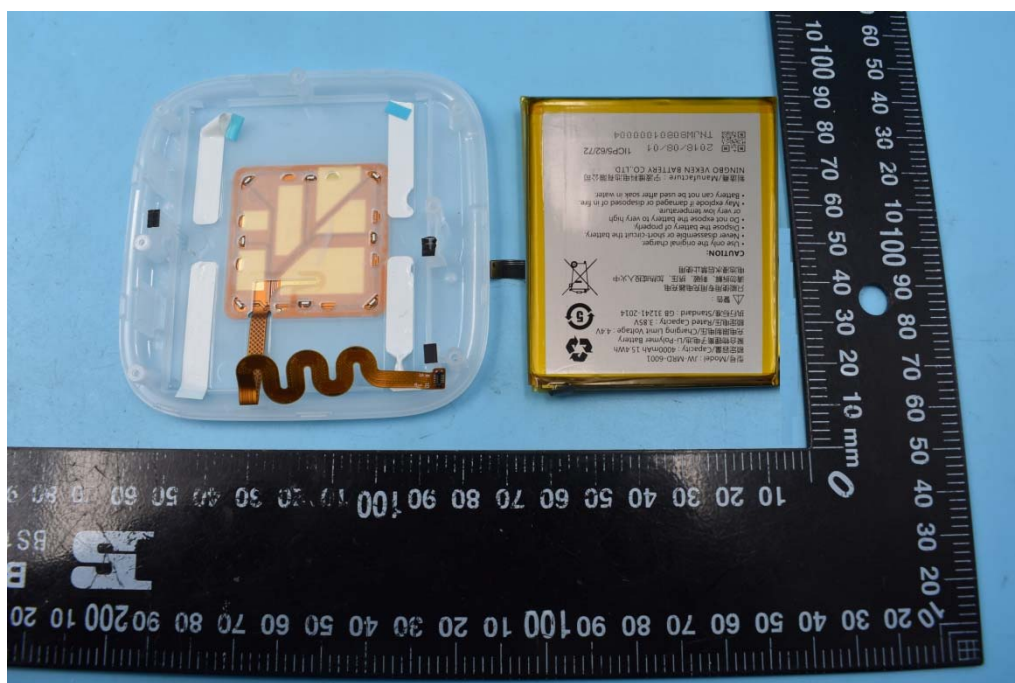

FCC ID:2ARPAJW-MRD-6001

Internal Photos

1. EUT uncover view

2. Mainboard front view

3. Mainboard rear view

4. Antenna view