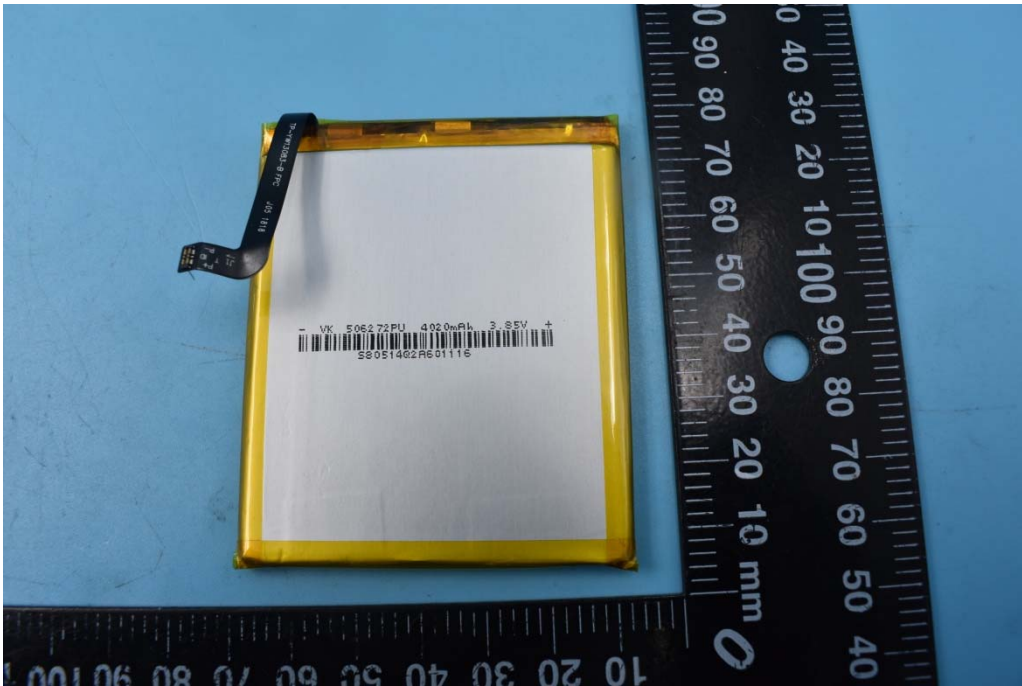

FCC ID:2ARPAJW-MRD-6001

Internal Photos

1. EUT uncover view

2. Mainboard front view

3. Mainboard rear view

4. Antenna view