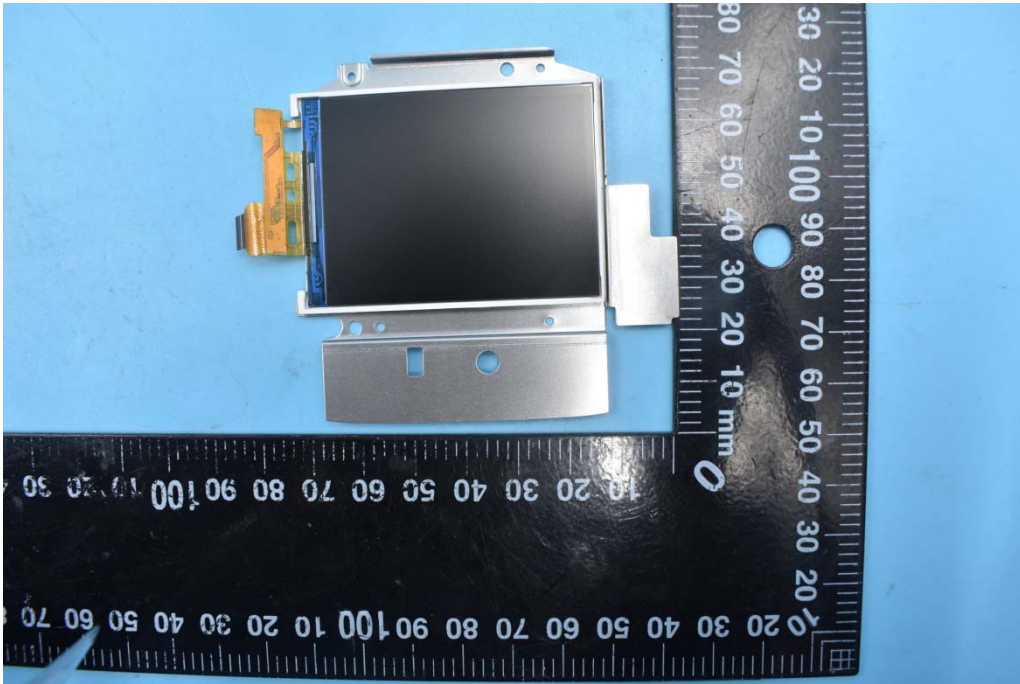

FCC ID:2ARPAJW-MRD-6001

Internal Photos

1. EUT uncover view

2. Mainboard front view

3. Mainboard rear view

4. Antenna view