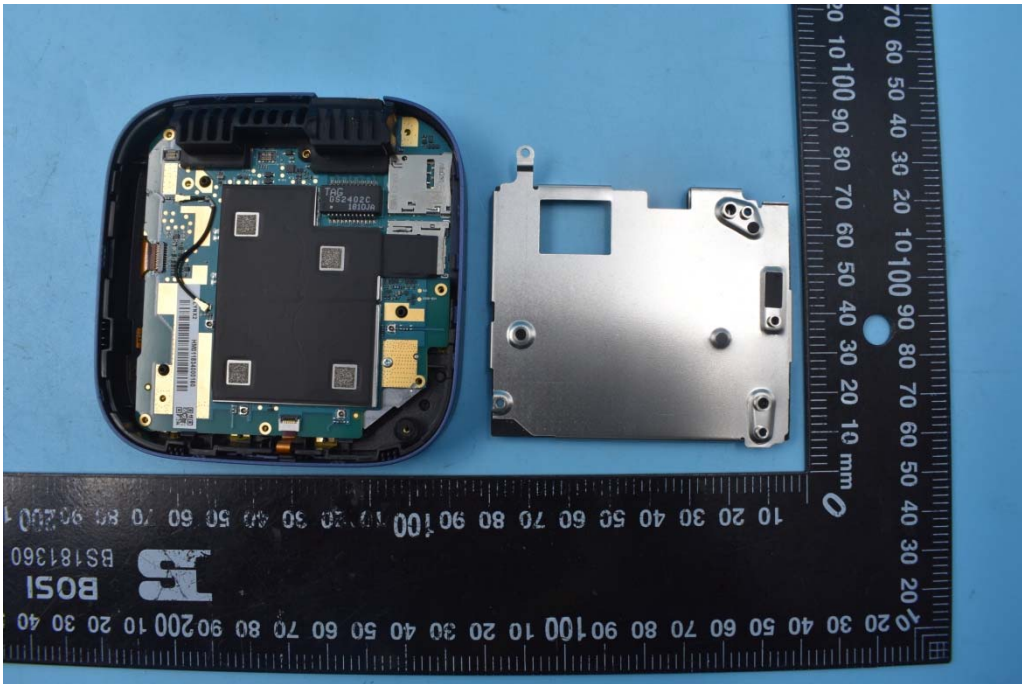

FCC ID:2ARPAJW-MRD-6001

Internal Photos

1. EUT uncover view

2. Mainboard front view

3. Mainboard rear view

4. Antenna view