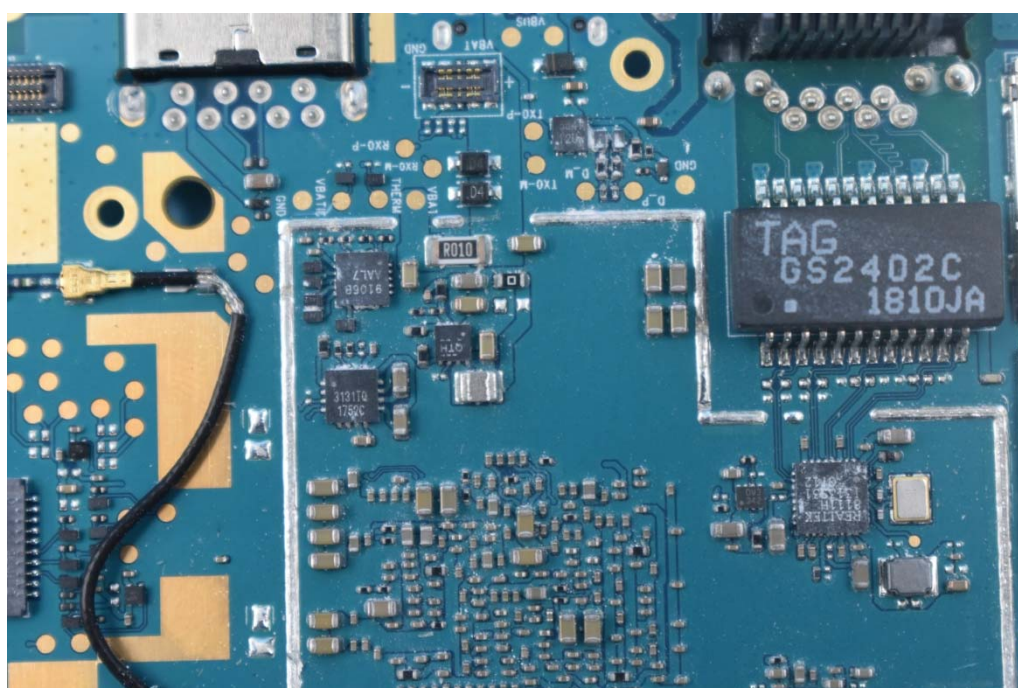

FCC ID:2ARPAJW-MRD-6001

Internal Photos

1. EUT uncover view

2. Mainboard front view

3. Mainboard rear view

4. Antenna view