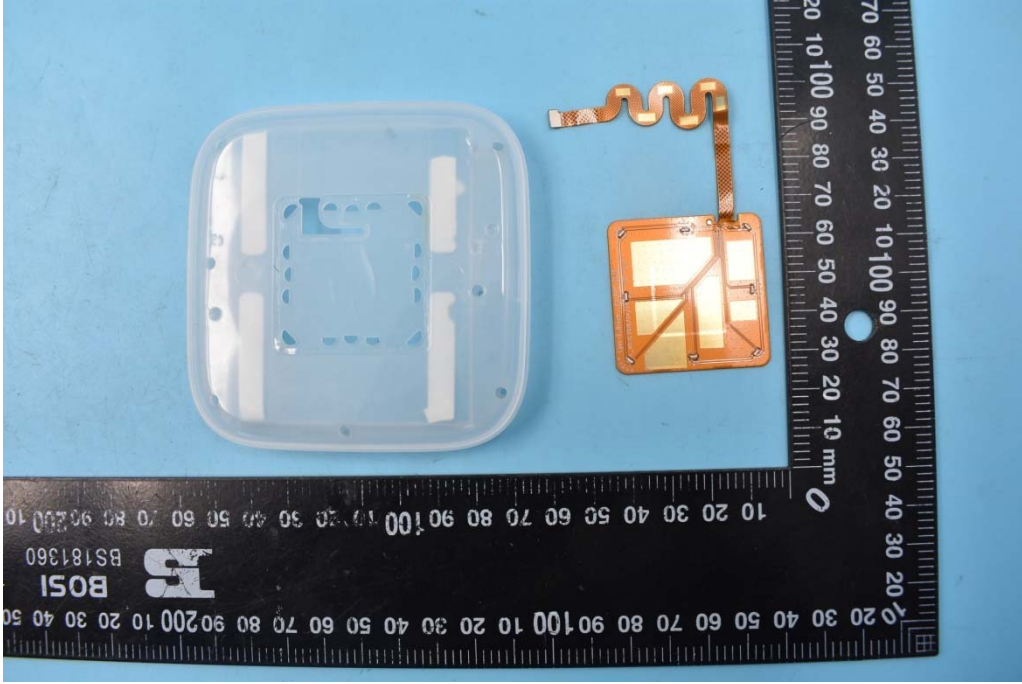

FCC ID:2ARPAJW-MRD-6001

Internal Photos

1. EUT uncover view

2. Mainboard front view

3. Mainboard rear view

4. Antenna view