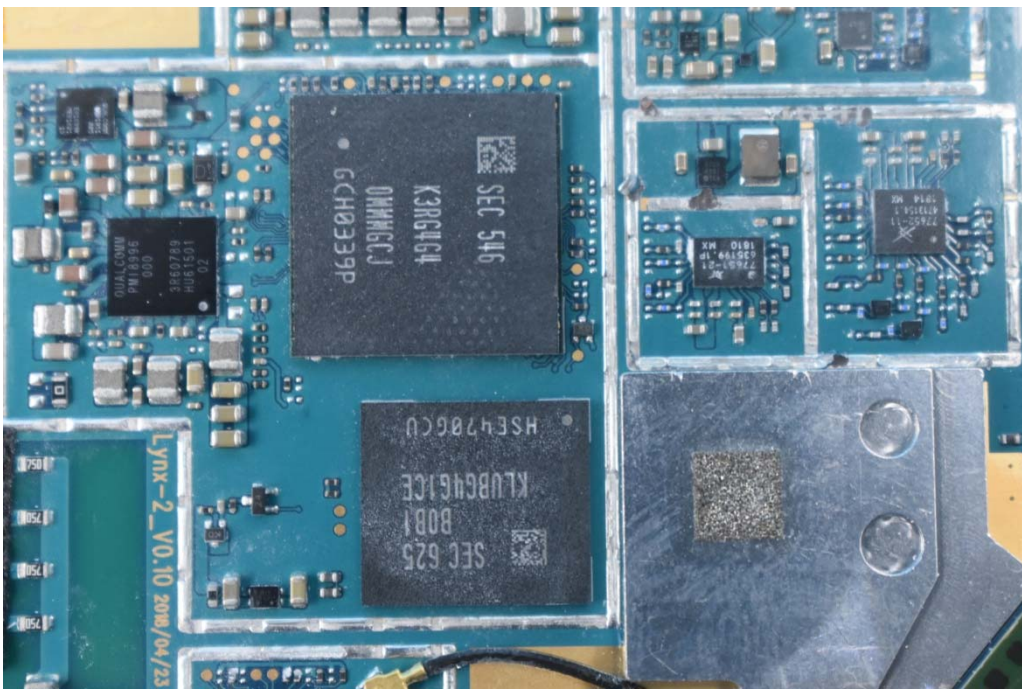

FCC ID:2ARPAJW-MRD-6001

Internal Photos

1. EUT uncover view

2. Mainboard front view

3. Mainboard rear view

4. Antenna view