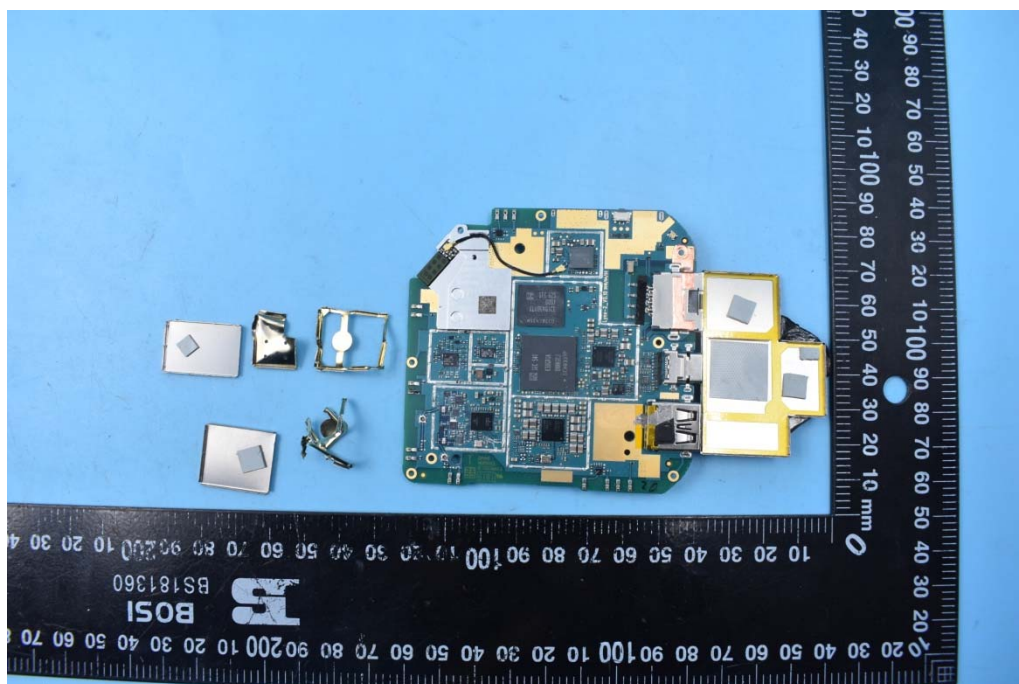

FCC ID:2ARPAJW-MRD-6001

Internal Photos

1. EUT uncover view

2. Mainboard front view

3. Mainboard rear view

4. Antenna view