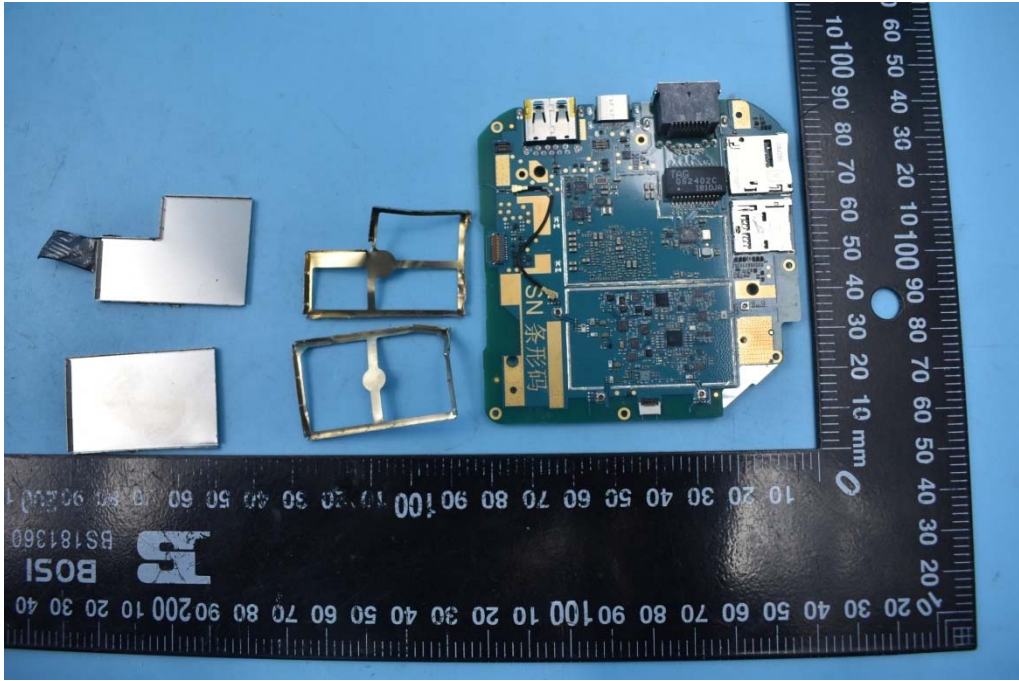

FCC ID:2ARPAJW-MRD-6001

Internal Photos

1. EUT uncover view

2. Mainboard front view

3. Mainboard rear view

4. Antenna view