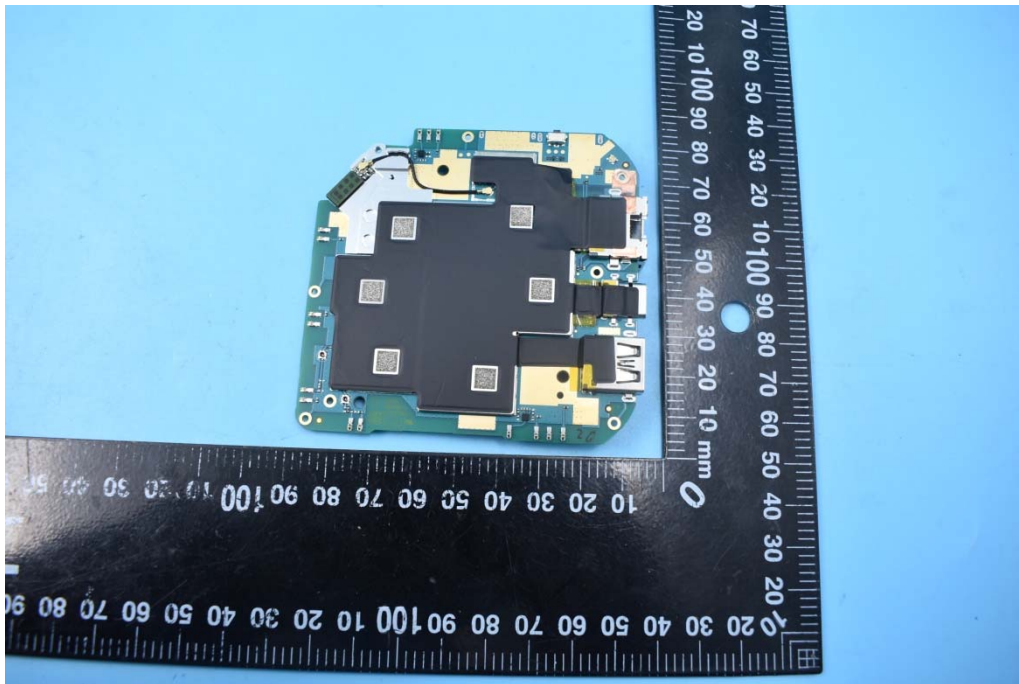

FCC ID:2ARPAJW-MRD-6001

Internal Photos

1. EUT uncover view

2. Mainboard front view

3. Mainboard rear view

4. Antenna view