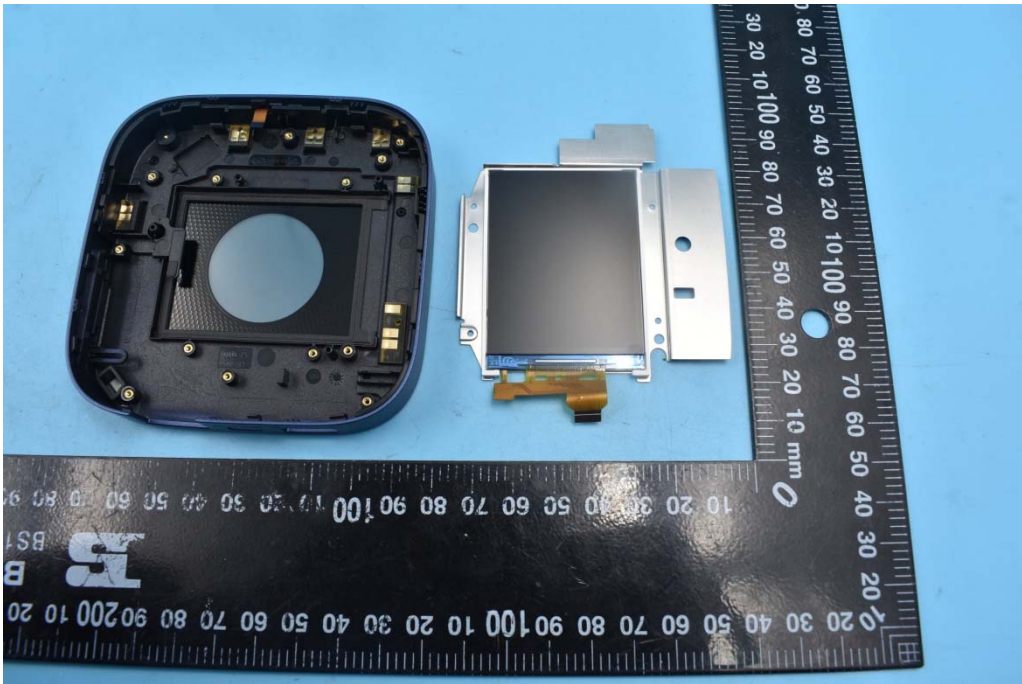

FCC ID:2ARPAJW-MRD-6001

Internal Photos

1. EUT uncover view

2. Mainboard front view

3. Mainboard rear view

4. Antenna view