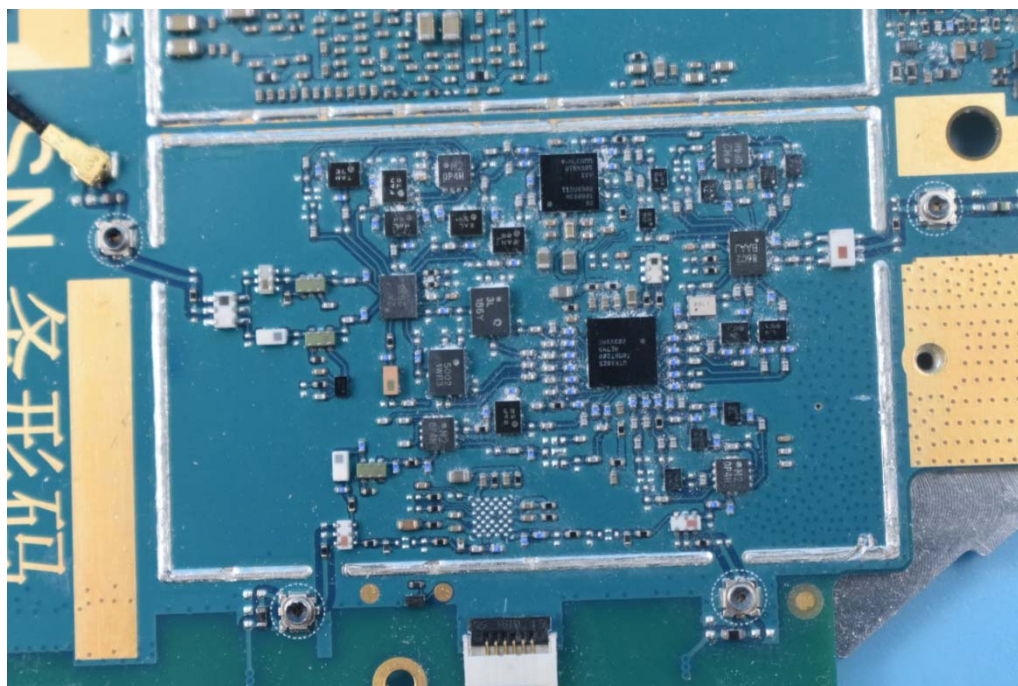

FCC ID:2ARPAJW-MRD-6001

Internal Photos

1. EUT uncover view

2. Mainboard front view

3. Mainboard rear view

4. Antenna view