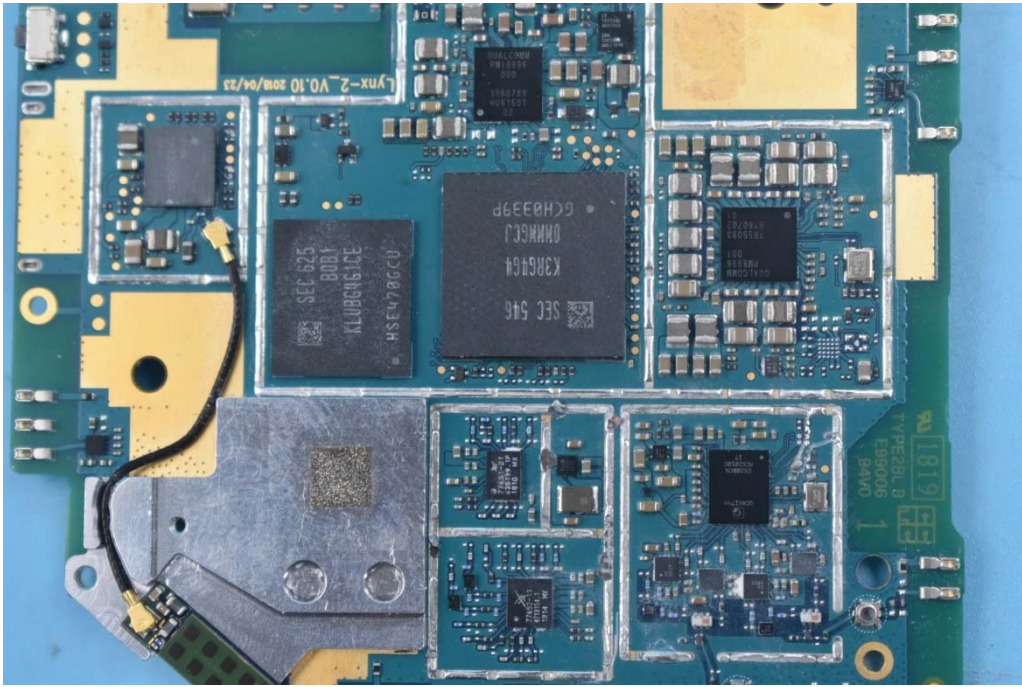

FCC ID:2ARPAJW-MRD-6001

Internal Photos

1. EUT uncover view

2. Mainboard front view

3. Mainboard rear view

4. Antenna view