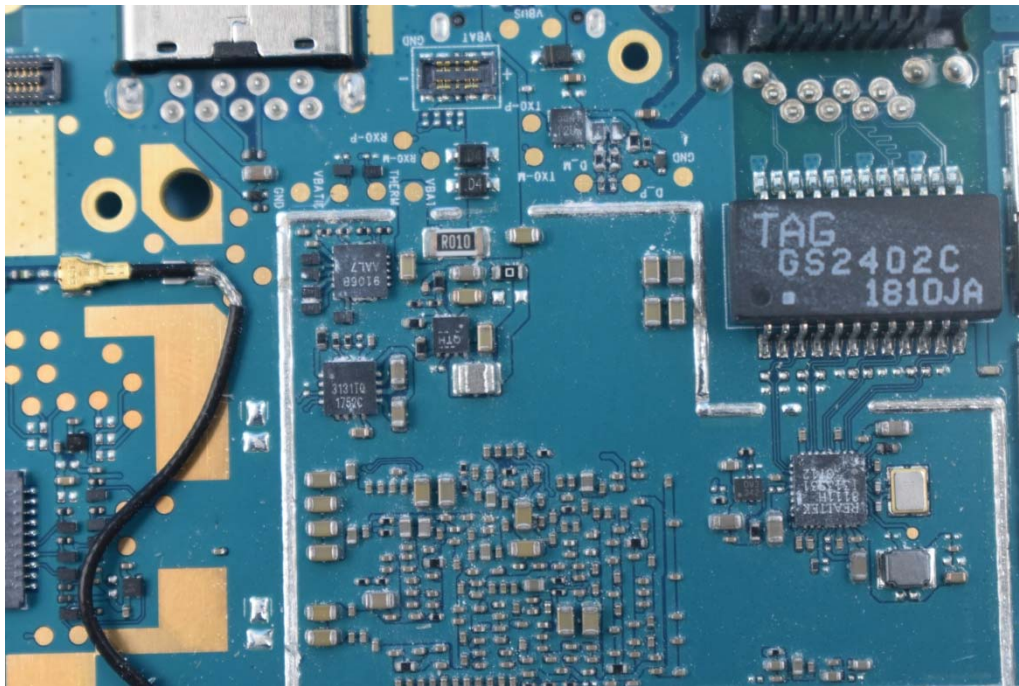

FCC ID:2ARPAJW-MRD-6001

Internal Photos

1. EUT uncover view

2. Mainboard front view

3. Mainboard rear view

4. Antenna view