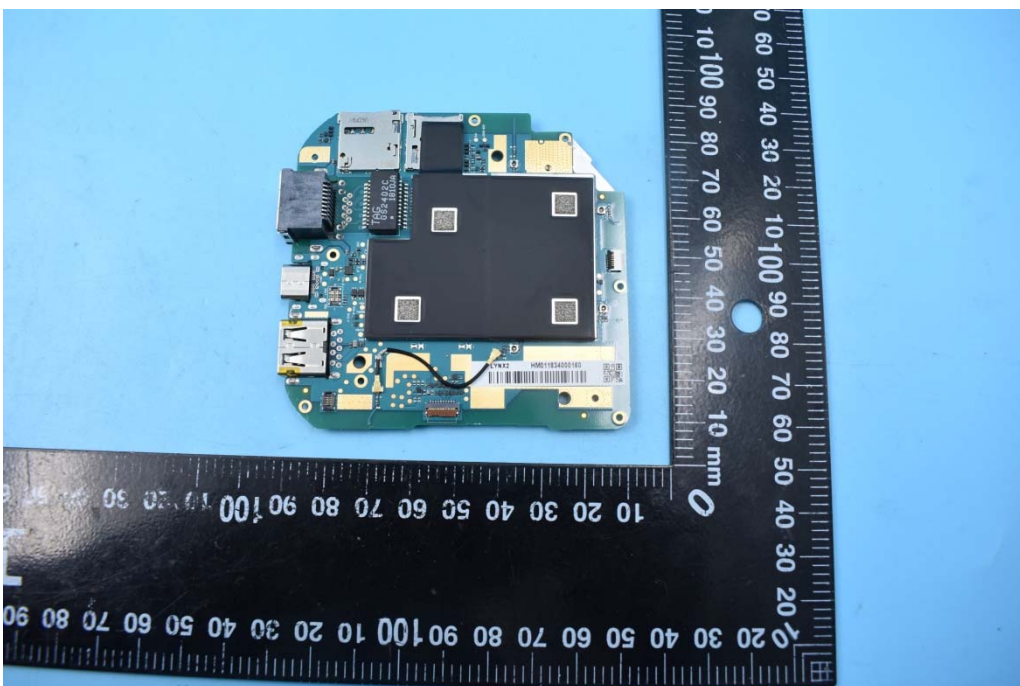

FCC ID:2ARPAJW-MRD-6001

Internal Photos

1. EUT uncover view

2. Mainboard front view

3. Mainboard rear view

4. Antenna view