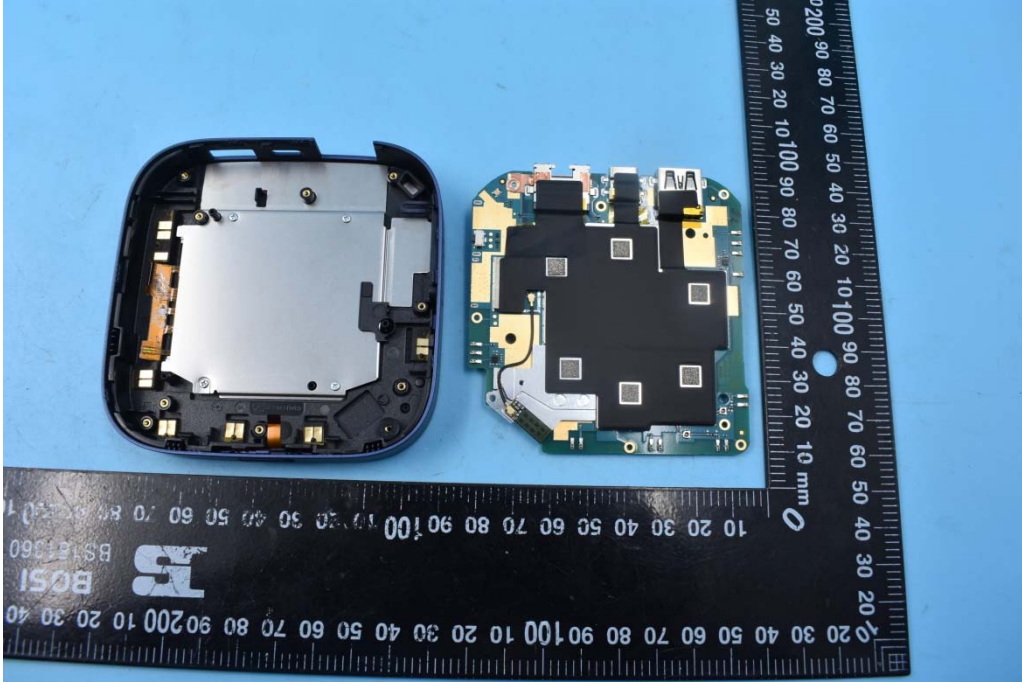

FCC ID:2ARPAJW-MRD-6001

Internal Photos

1. EUT uncover view

2. Mainboard front view

3. Mainboard rear view

4. Antenna view