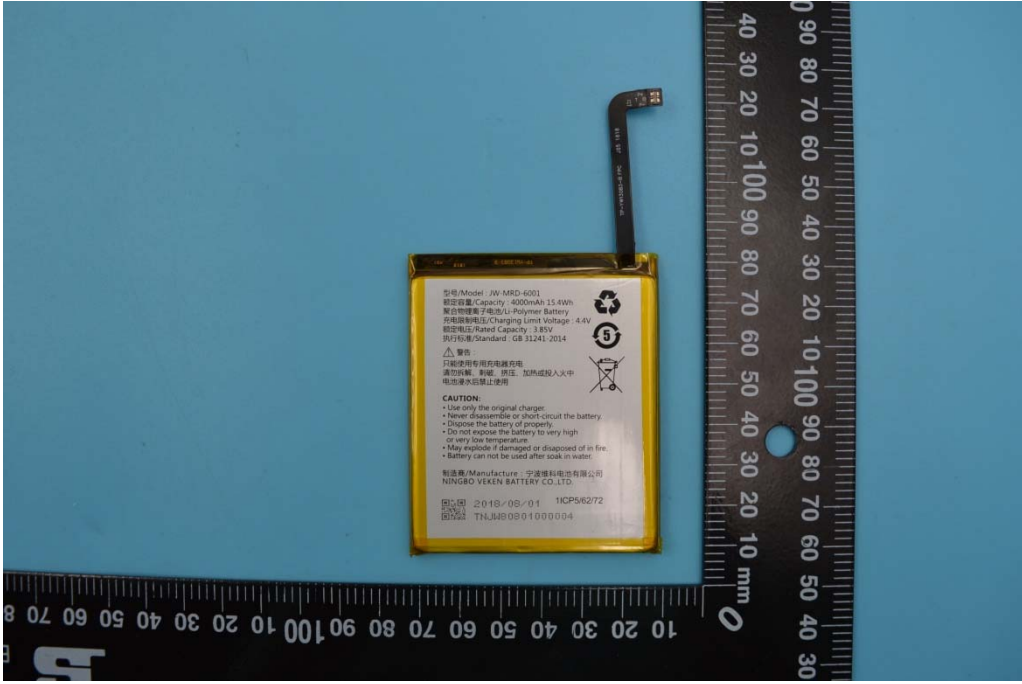

FCC ID:2ARPAJW-MRD-6001

Internal Photos

1. EUT uncover view

2. Mainboard front view

3. Mainboard rear view

4. Antenna view