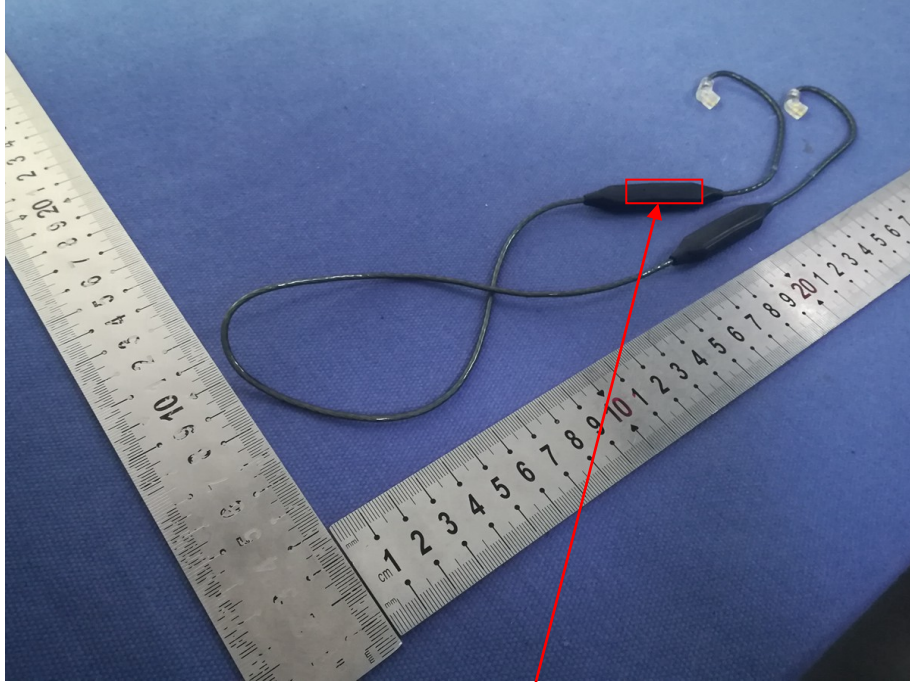

Label location

FCC ID: 2AROO-QDC-BTX

FCC ID: 2AROO-QDC-BTX

Size 5x12mm