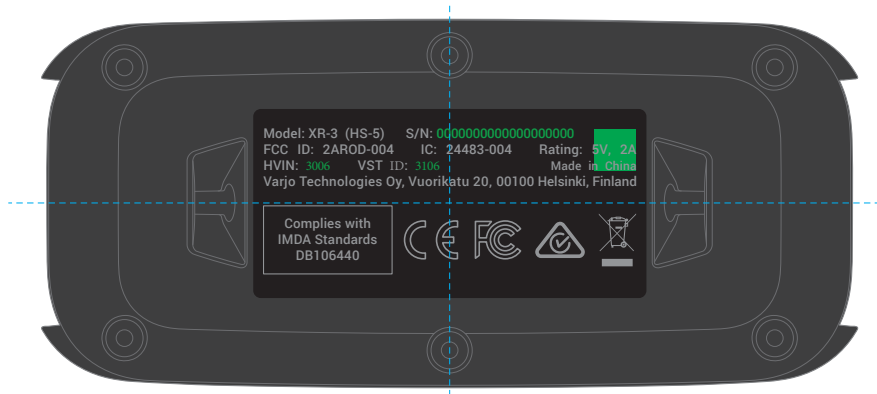

Hedy Production HMD type label - V0012525 - v1.4

Label content

1:1

Printed on ribbon: HFY-MRO-RZ1912-002
 Background color: Black
 Text color: Silver

Font: Roboto Medium
 Font size: 5.0 pt

DATA MATRIX:

- Size: 5.4 x 5.4 mm
- 18 rows by 18 columns
- Cell size: 0.3 mm
- Serial number: 18 alphanumeric characters

Label assembly

To be centered in Ratchet Box Base
 Assembly tolerance +/-0.5mm

	Item Name	Hedy Production HMD type label - V0012525_v1.4		Document Number		Date	06. 04.2021		
	Project Name		Project Number/Year		Customer Item Code		Customer Version		
	Material Recipe								
	Printing Details								
	Outside Dimension								
	Part Weight (g)					Sheet	1 of 1	A4	
	Reason for Version Update	IMDA certification added				Unit	mm	Scale	1:1