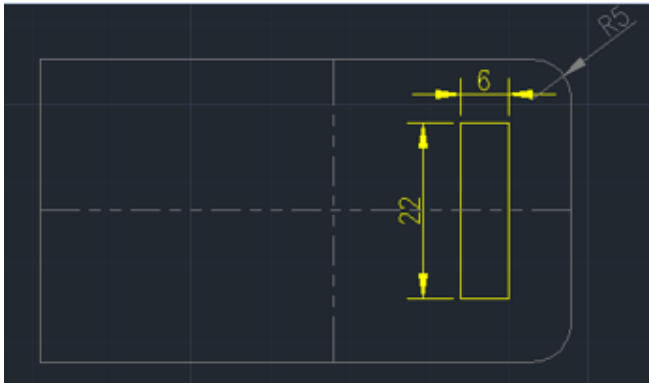

Label

1. FCC ID: 2AROAGPG-100

Size : 22 x 6 mm

Model No : GPG-100
FCC ID : 2AROAGPG-100
Made in China

Location