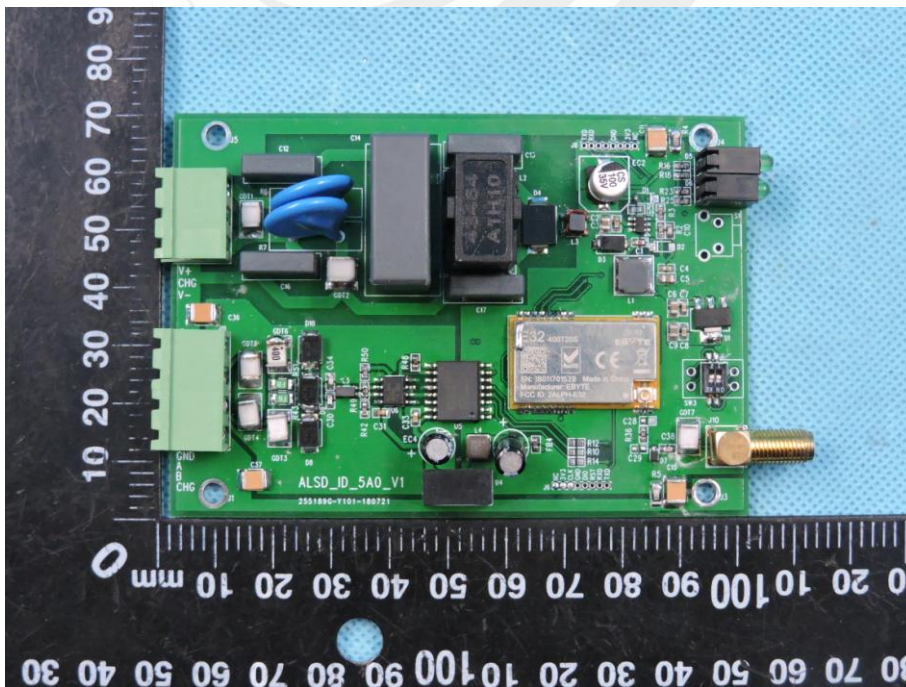

APPENDIX-PHOTOGRAPHS OF EUT CONSTRUCTIONAL DETAILS

Model Name: AI-101-LEA

FCC ID: 2AR08AI-101-LEA

Photo 1

Photo 2

Photo 3

Photo 4

Photo 5