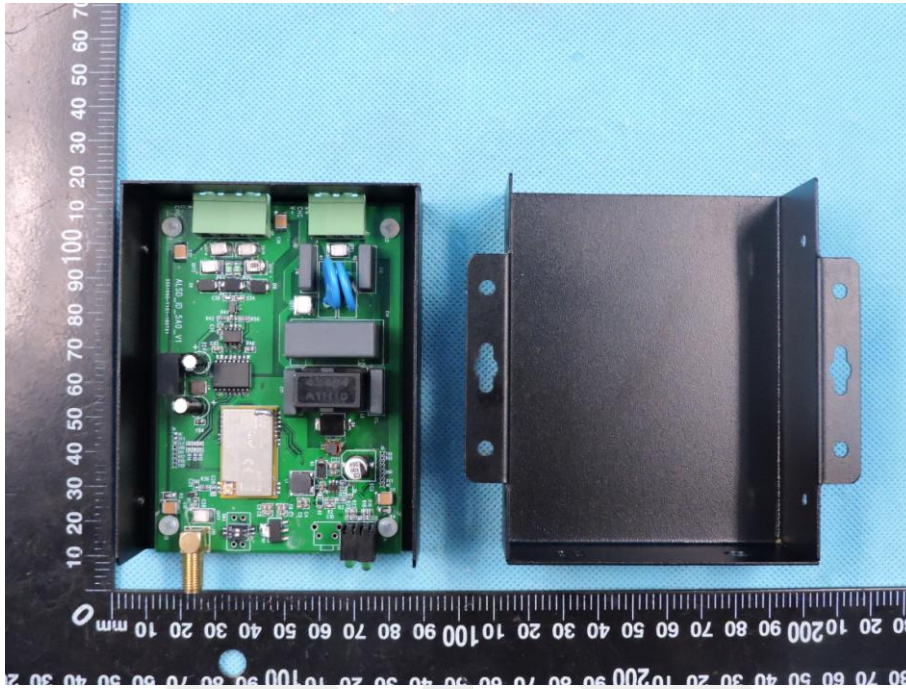

APPENDIX-PHOTOGRAPHS OF EUT CONSTRUCTIONAL DETAILS

Model Name: AI-101-LEA

FCC ID: 2AR08AI-101-LEA

Photo 1

Photo 2

Photo 3

Photo 4

Photo 5