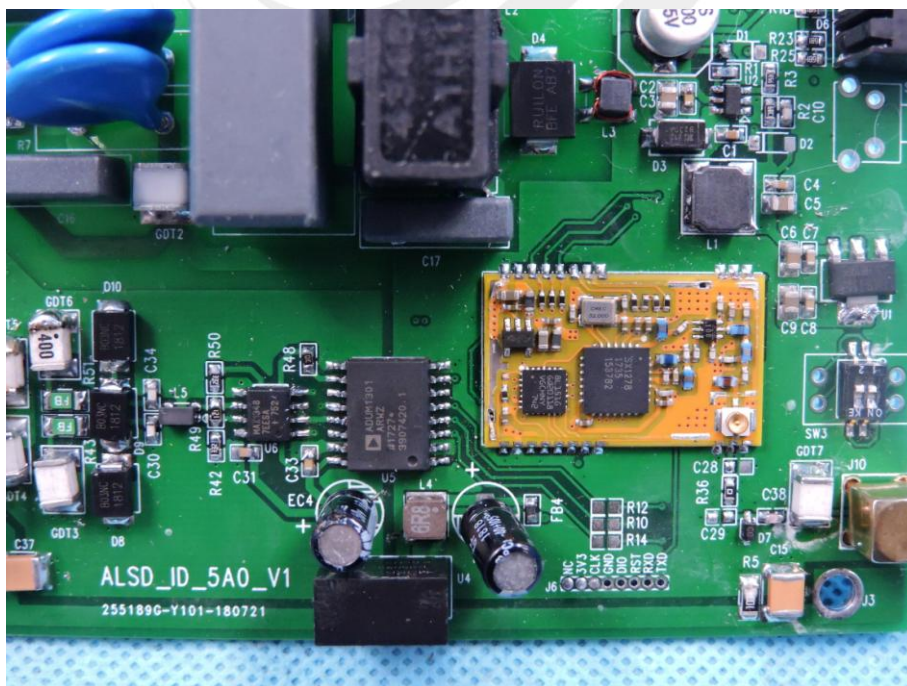

APPENDIX-PHOTOGRAPHS OF EUT CONSTRUCTIONAL DETAILS

Model Name: AI-101-LEA

FCC ID: 2AR08AI-101-LEA

Photo 1

Photo 2

Photo 3

Photo 4

Photo 5