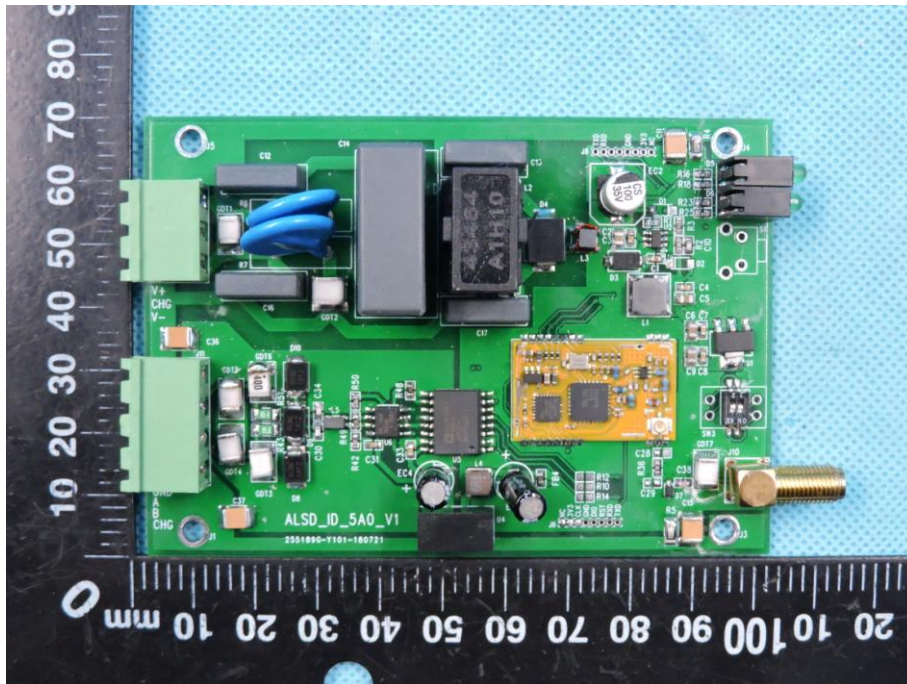

APPENDIX-PHOTOGRAPHS OF EUT CONSTRUCTIONAL DETAILS

Model Name: AI-101-LEA

FCC ID: 2AR08AI-101-LEA

Photo 1

Photo 2

Photo 3

Photo 4

Photo 5