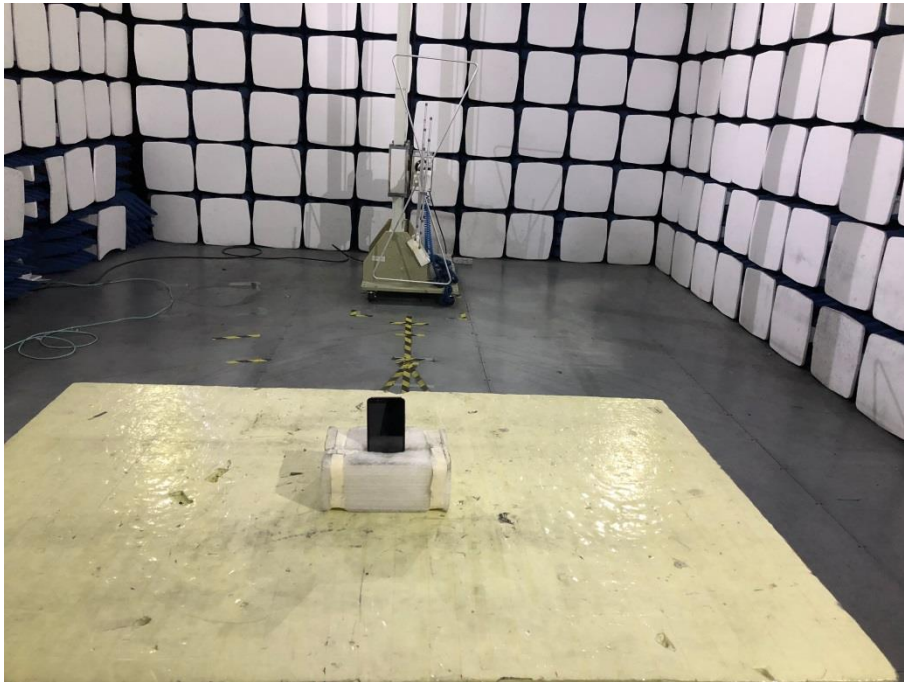

EXHIBIT 4 - TEST SETUP PHOTOGRAPHS

Conducted Emission Test Setup

Radiation Emission Test Setup (Below 30MHz)

Radiation Emission Test Setup (30MHz to 1GHz)

Radiation Emission Test Setup (1GHz to 18GHz)

Radiation Emission Test Setup (Above 18GHz)