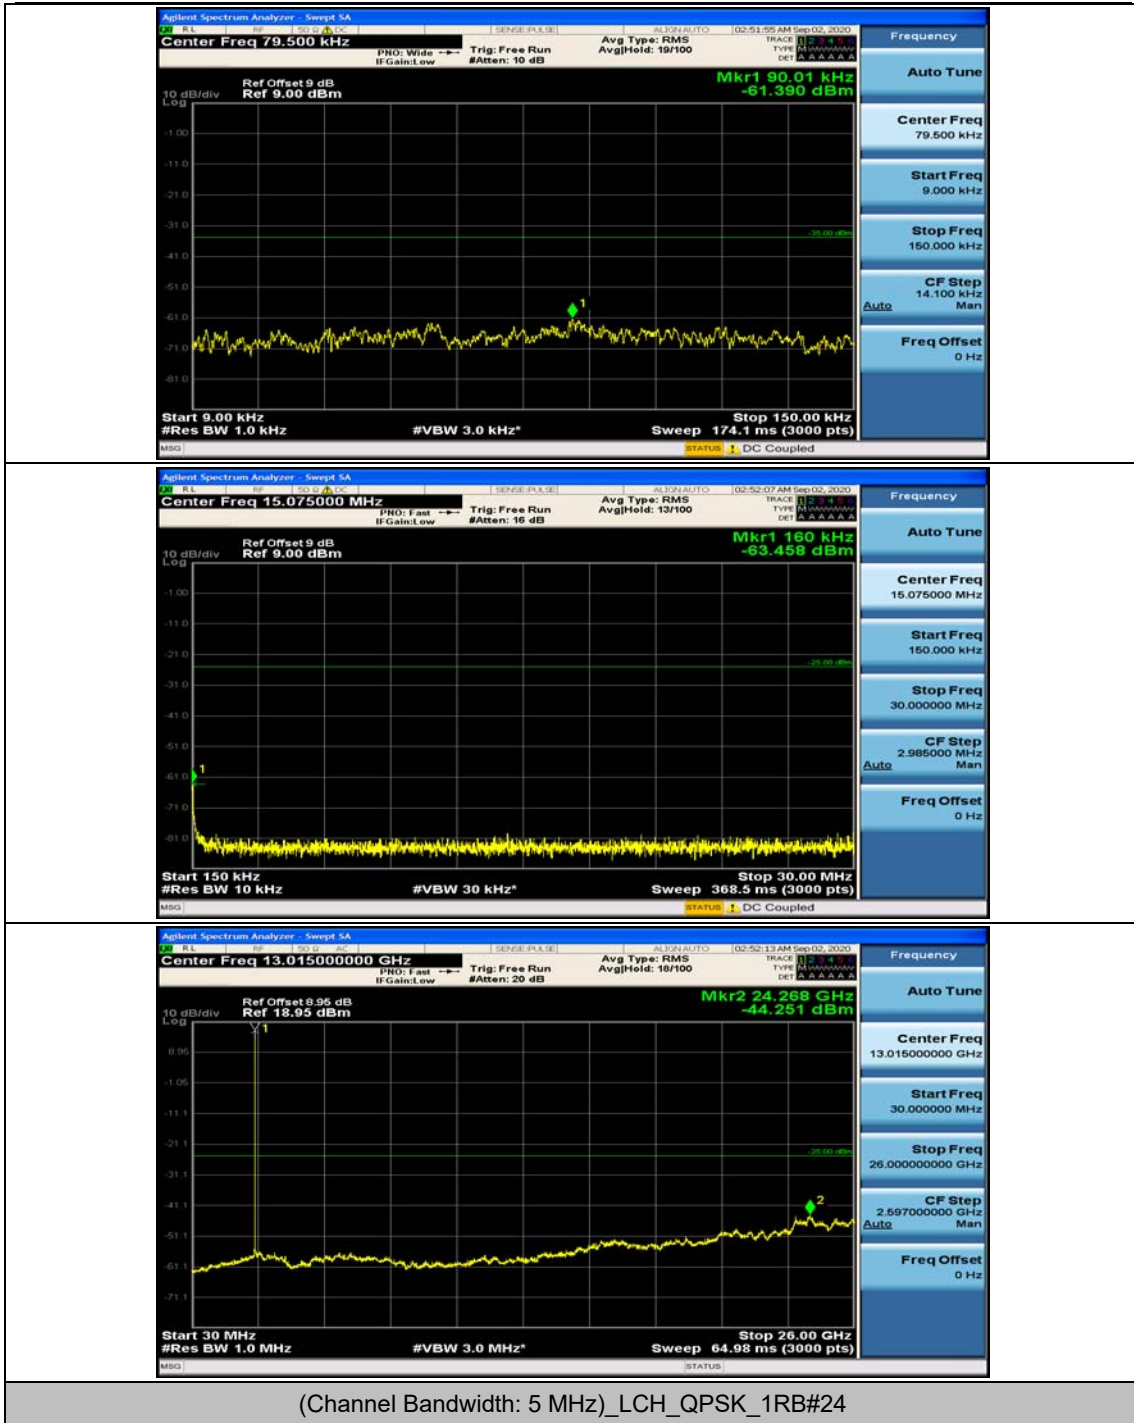

(Channel Bandwidth:20 MHz)_HCH_16QAM_1RB#99

(Channel Bandwidth:20 MHz)_HCH_16QAM_50RB#0

(Channel Bandwidth:20 MHz)_HCH_16QAM_50RB#25

(Channel Bandwidth:20 MHz)_HCH_16QAM_50RB#50

(Channel Bandwidth:20 MHz)_HCH_16QAM_100RB#0

Appendix E: Conducted Spurious Emission

Test Graphs

Channel Bandwidth: 5 MHz

(Channel Bandwidth: 5 MHz)_MCH_QPSK_1RB#0

(Channel Bandwidth: 5 MHz)_MCH_QPSK_1RB#12

(Channel Bandwidth: 5 MHz)_HCH_QPSK_1RB#0

(Channel Bandwidth: 5 MHz)_HCH_QPSK_1RB#12