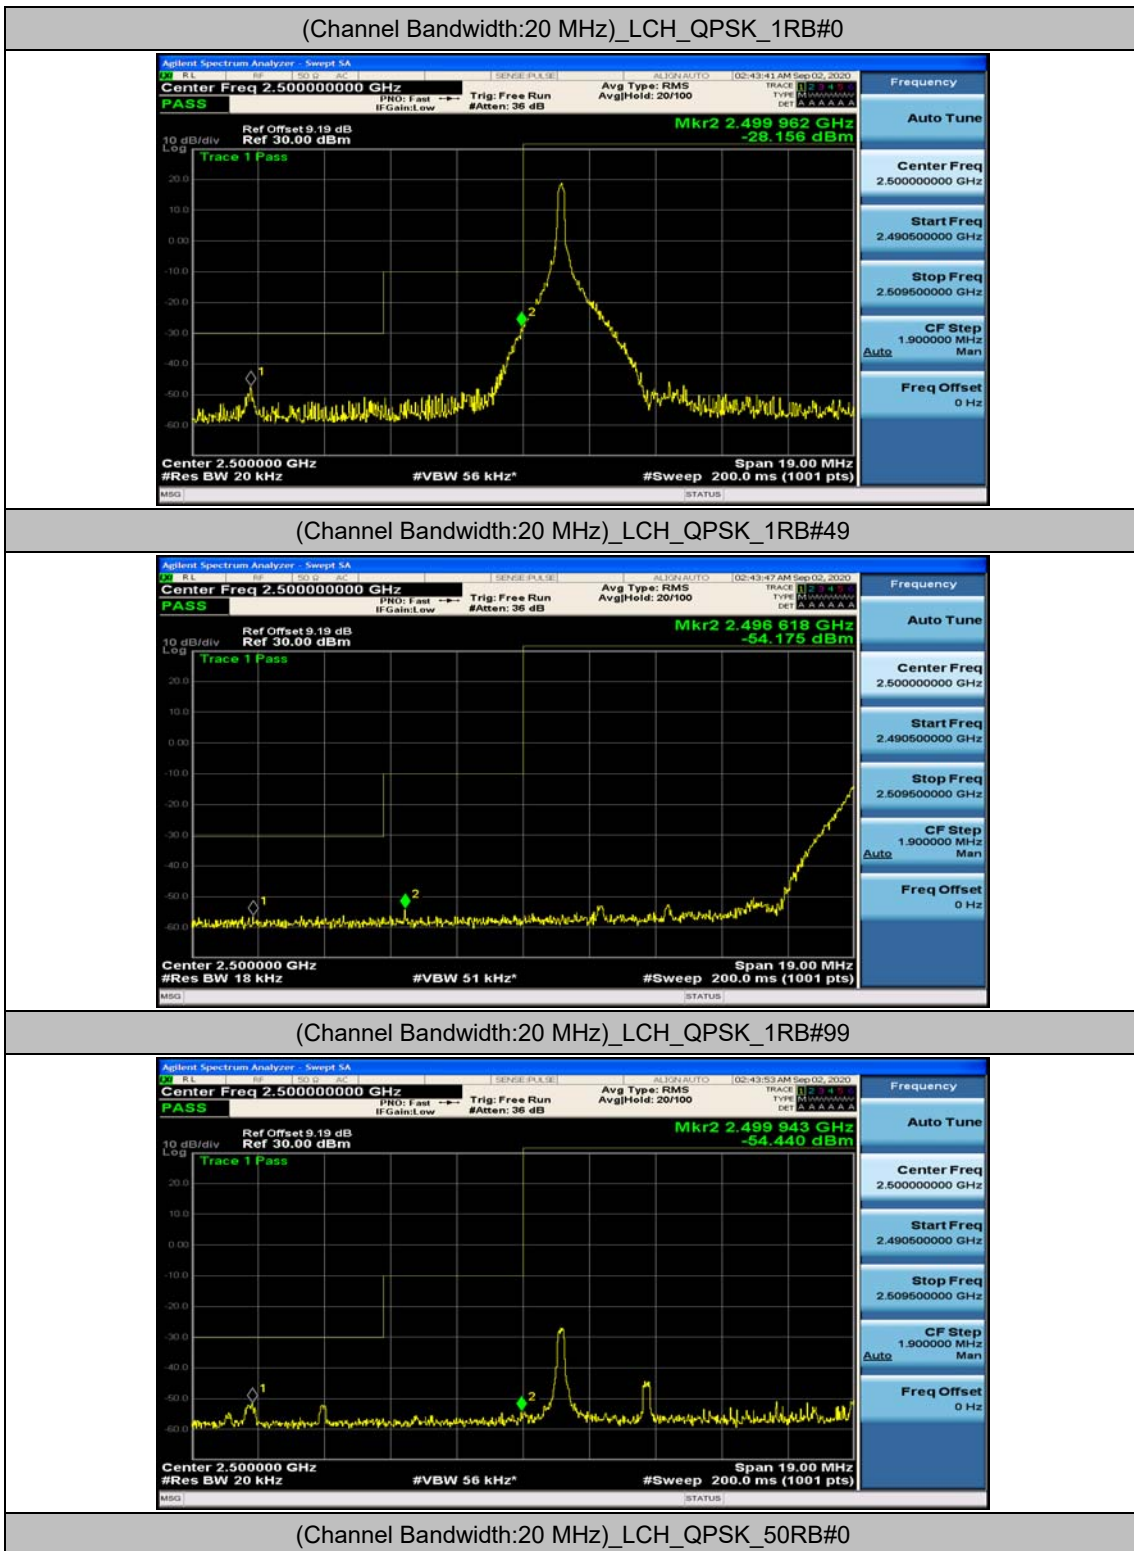

(Channel Bandwidth:15 MHz)_LCH_16QAM_37RB#0

(Channel Bandwidth:15 MHz)_LCH_16QAM_37RB#18

(Channel Bandwidth:15 MHz)_LCH_16QAM_37RB#38

(Channel Bandwidth:15 MHz)_LCH_16QAM_75RB#0

(Channel Bandwidth:15 MHz)_HCH_16QAM_1RB#0

(Channel Bandwidth:15 MHz)_HCH_16QAM_1RB#37

(Channel Bandwidth:15 MHz)_HCH_16QAM_1RB#74

(Channel Bandwidth:15 MHz)_HCH_16QAM_37RB#0

(Channel Bandwidth:15 MHz)_HCH_16QAM_37RB#18

(Channel Bandwidth:15 MHz)_HCH_16QAM_37RB#38

(Channel Bandwidth:15 MHz)_HCH_16QAM_75RB#0

Channel Bandwidth: 20 MHz

(Channel Bandwidth:20 MHz)_LCH_QPSK_50RB#25

(Channel Bandwidth:20 MHz)_LCH_QPSK_50RB#50

(Channel Bandwidth:20 MHz)_LCH_QPSK_100RB#0

(Channel Bandwidth:20 MHz)_HCH_QPSK_1RB#0