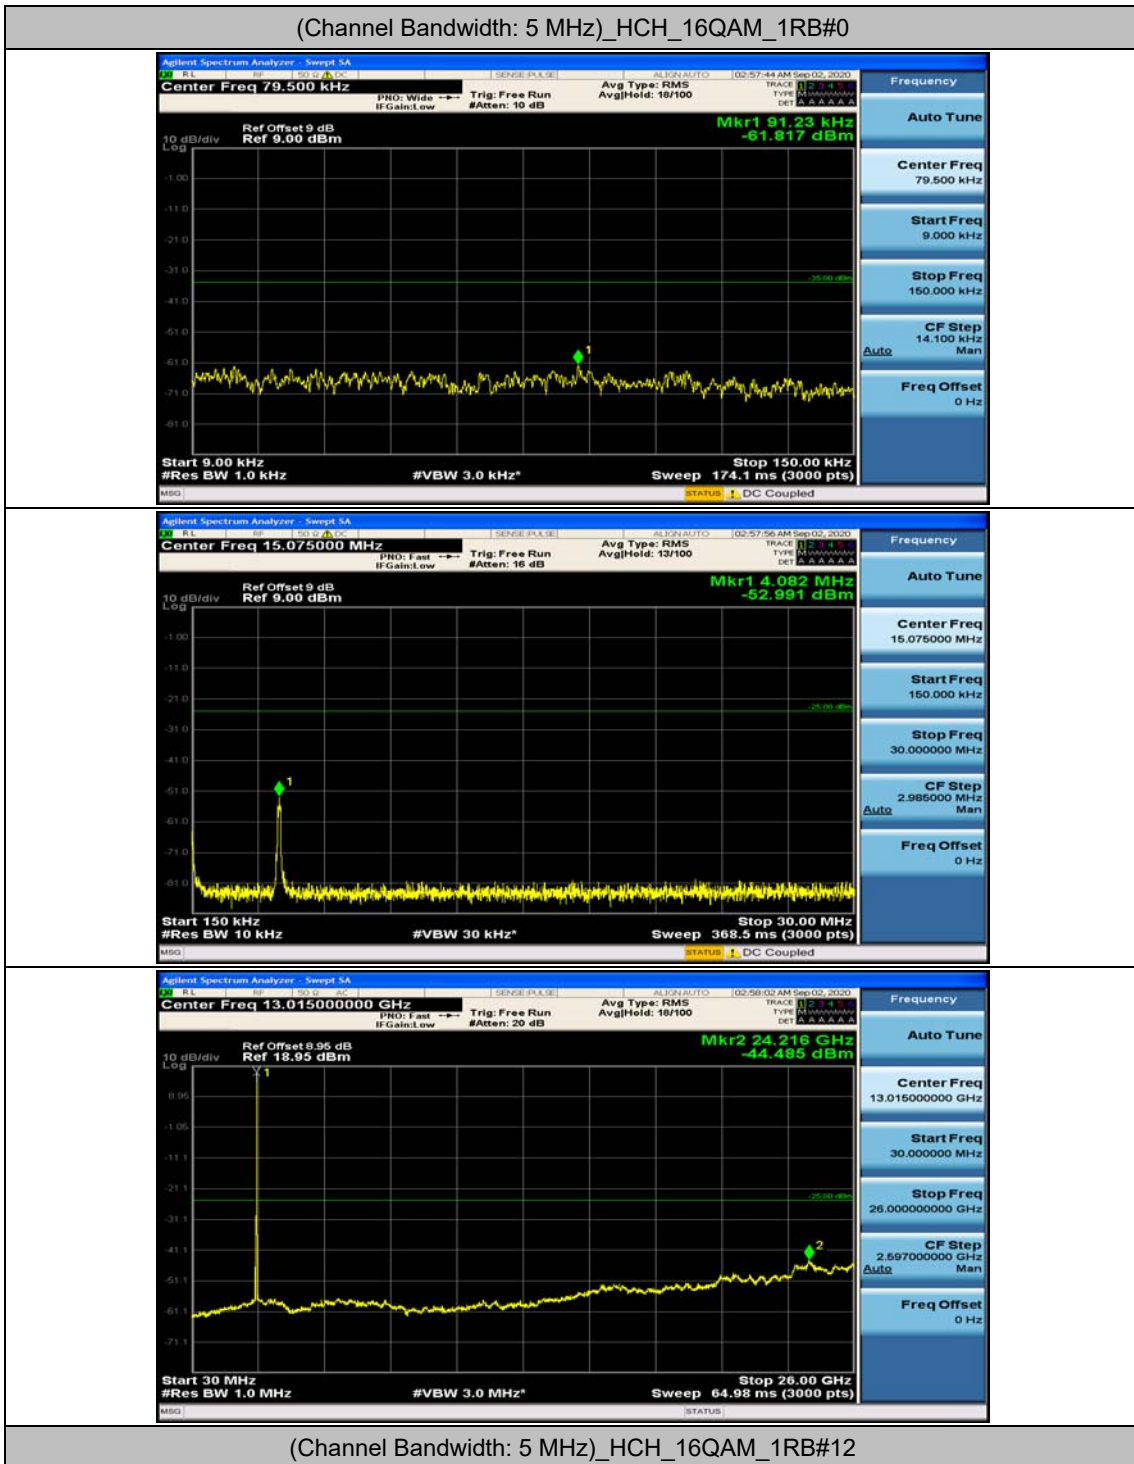

Appendix E: Conducted Spurious Emission

Test Graphs

Channel Bandwidth: 5 MHz

(Channel Bandwidth: 5 MHz)_MCH_QPSK_1RB#0

(Channel Bandwidth: 5 MHz)_MCH_QPSK_1RB#12

(Channel Bandwidth: 5 MHz)_HCH_QPSK_1RB#0

(Channel Bandwidth: 5 MHz)_HCH_QPSK_1RB#12

(Channel Bandwidth: 5 MHz)_LCH_16QAM_1RB#0

(Channel Bandwidth: 5 MHz)_LCH_16QAM_1RB#12

Channel Bandwidth: 10 MHz