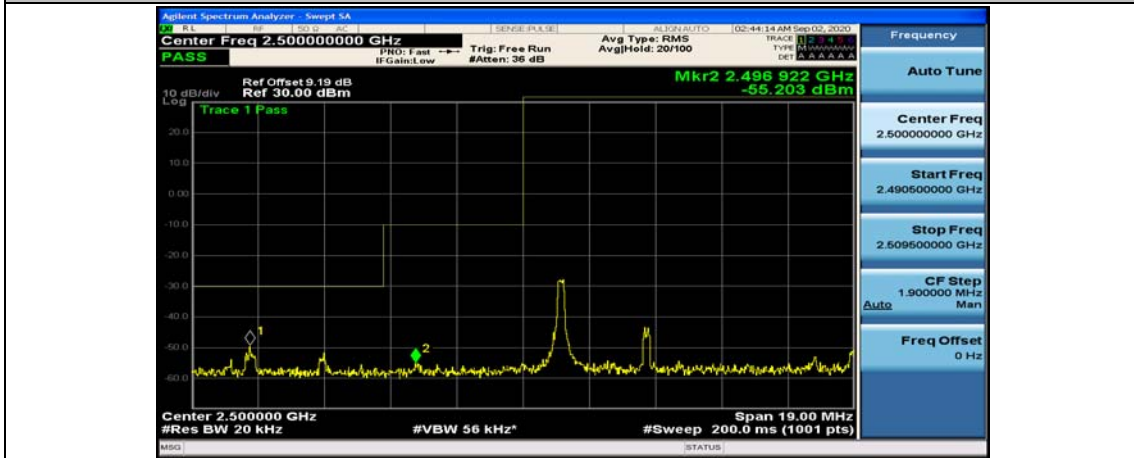

(Channel Bandwidth:20 MHz)_HCH_QPSK_100RB#0

(Channel Bandwidth:20 MHz)_LCH_16QAM_1RB#0

(Channel Bandwidth:20 MHz)_LCH_16QAM_1RB#49

(Channel Bandwidth:20 MHz)_LCH_16QAM_1RB#99

(Channel Bandwidth:20 MHz)_LCH_16QAM_50RB#0