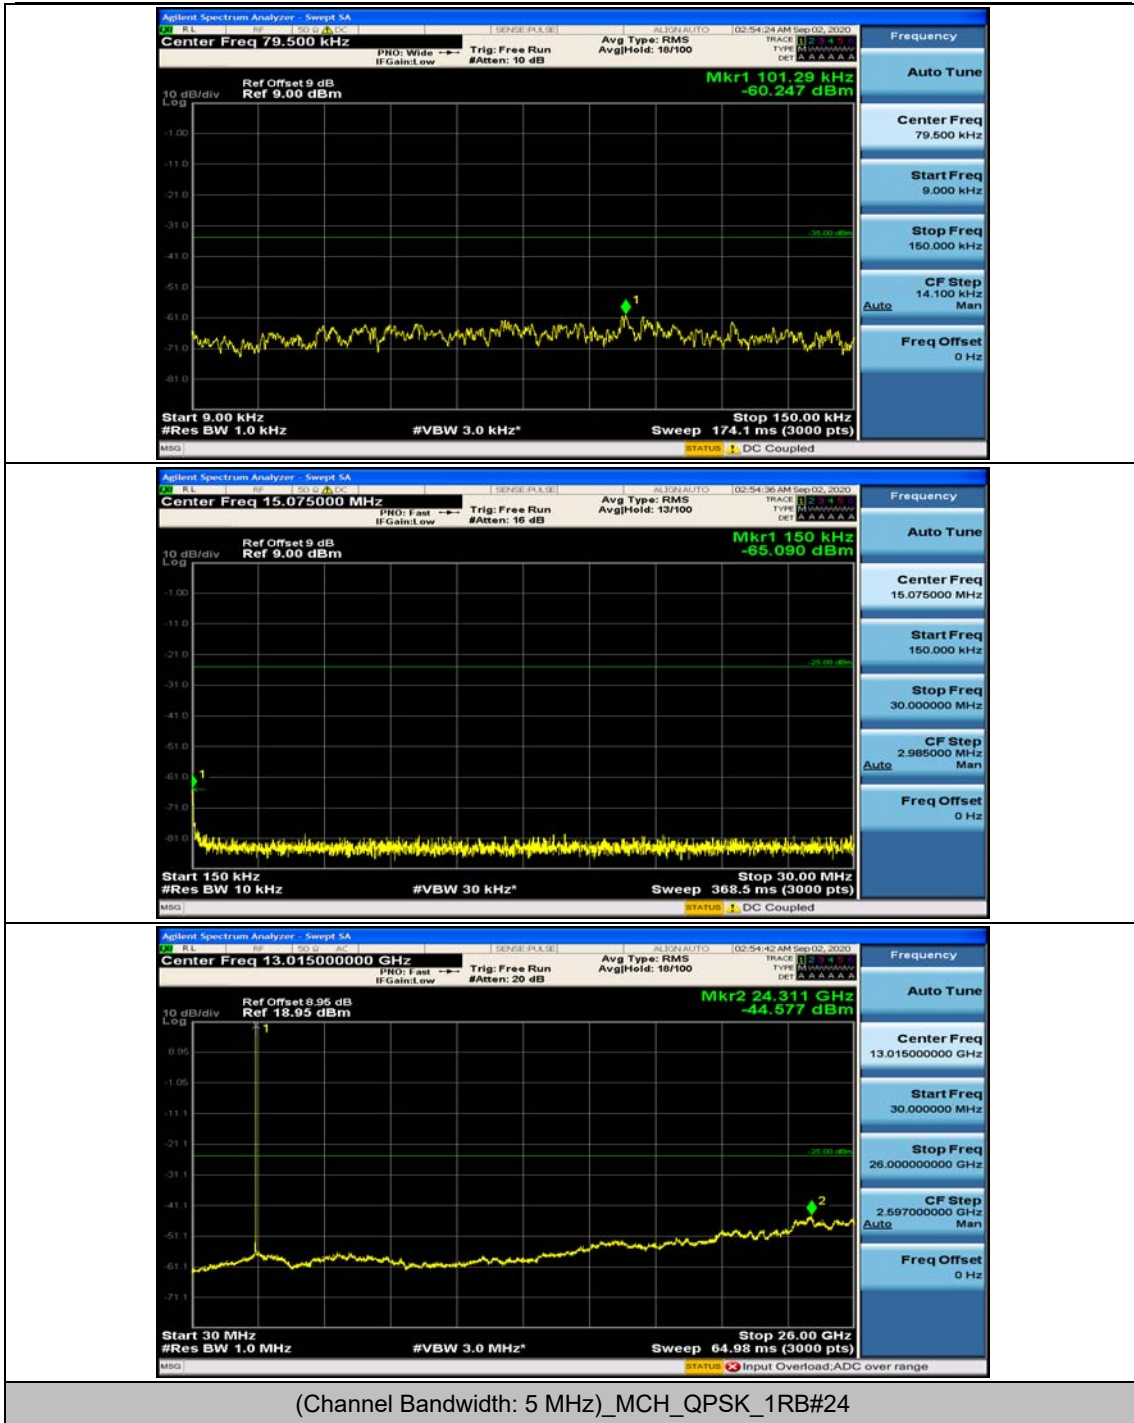

Appendix E: Conducted Spurious Emission

Test Graphs

Channel Bandwidth: 5 MHz

(Channel Bandwidth: 5 MHz)_MCH_QPSK_1RB#0

(Channel Bandwidth: 5 MHz)_MCH_QPSK_1RB#12

(Channel Bandwidth: 5 MHz)_HCH_QPSK_1RB#0

(Channel Bandwidth: 5 MHz)_HCH_QPSK_1RB#12

(Channel Bandwidth: 5 MHz)_LCH_16QAM_1RB#0

(Channel Bandwidth: 5 MHz)_LCH_16QAM_1RB#12

Channel Bandwidth: 10 MHz