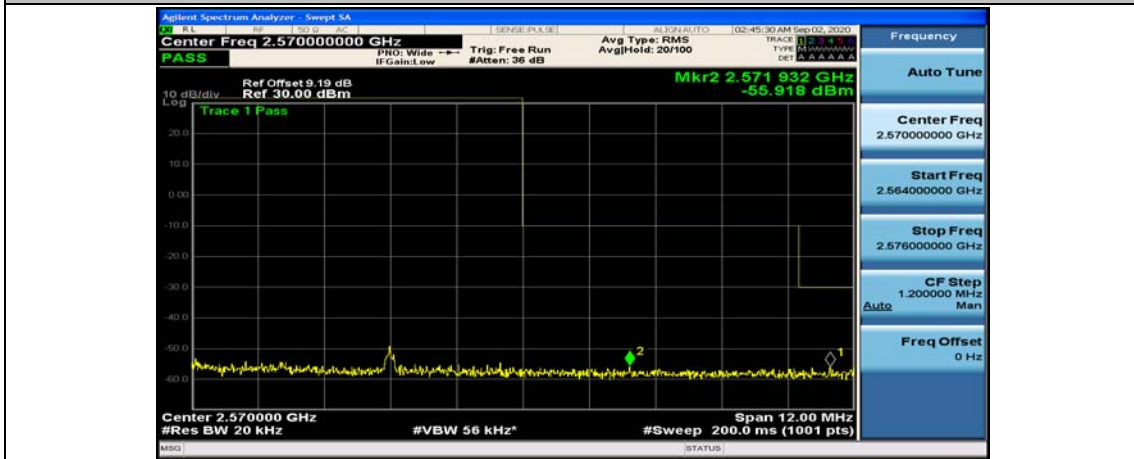

(Channel Bandwidth:20 MHz)_HCH_QPSK_1RB#49