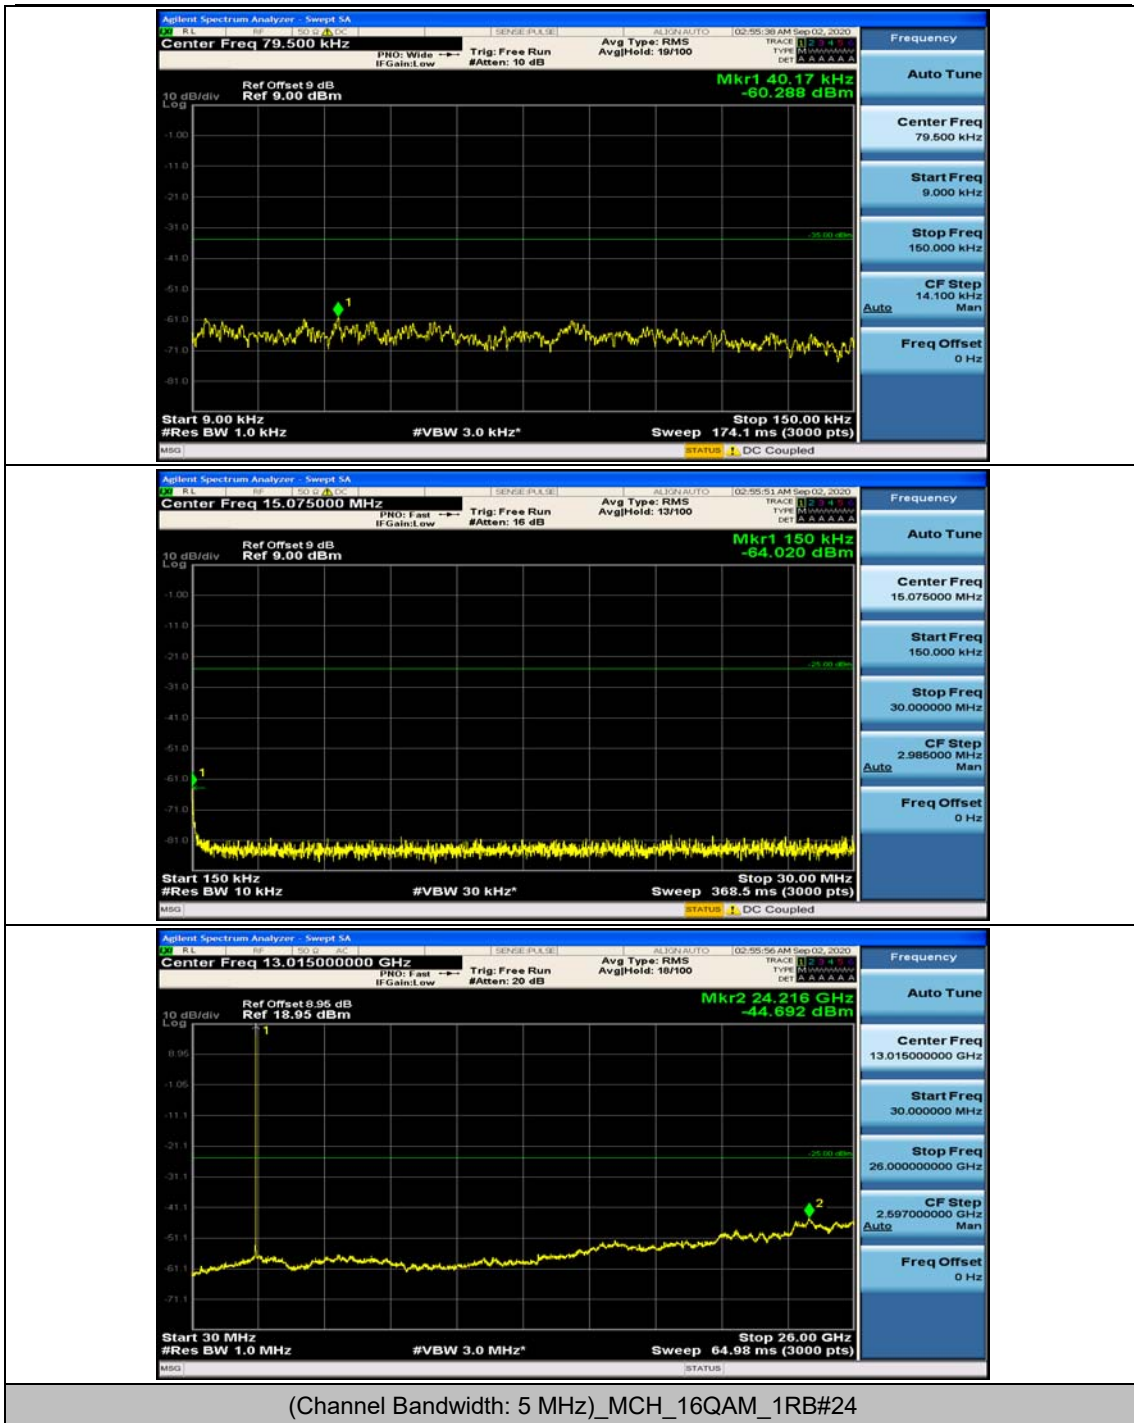

Appendix E: Conducted Spurious Emission

Test Graphs

Channel Bandwidth: 5 MHz

(Channel Bandwidth: 5 MHz)_MCH_QPSK_1RB#0

(Channel Bandwidth: 5 MHz)_MCH_QPSK_1RB#12

(Channel Bandwidth: 5 MHz)_HCH_QPSK_1RB#0

(Channel Bandwidth: 5 MHz)_HCH_QPSK_1RB#12

(Channel Bandwidth: 5 MHz)_LCH_16QAM_1RB#0

(Channel Bandwidth: 5 MHz)_LCH_16QAM_1RB#12

Channel Bandwidth: 10 MHz