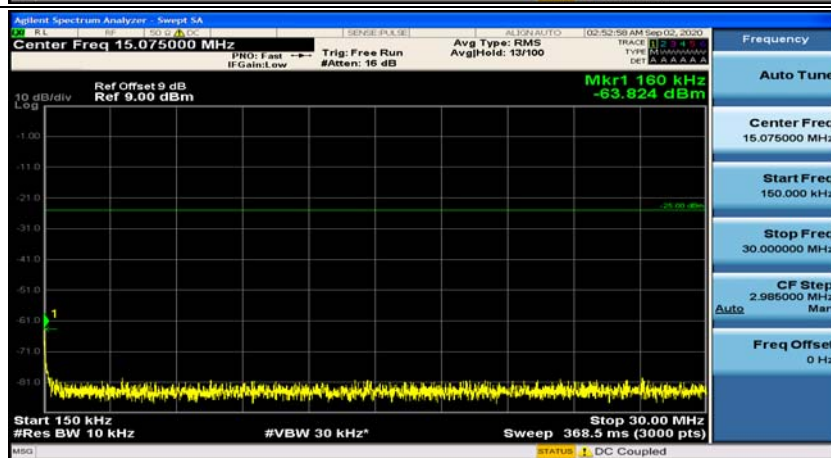

(Channel Bandwidth: 5 MHz)_LCH_16QAM_1RB#0