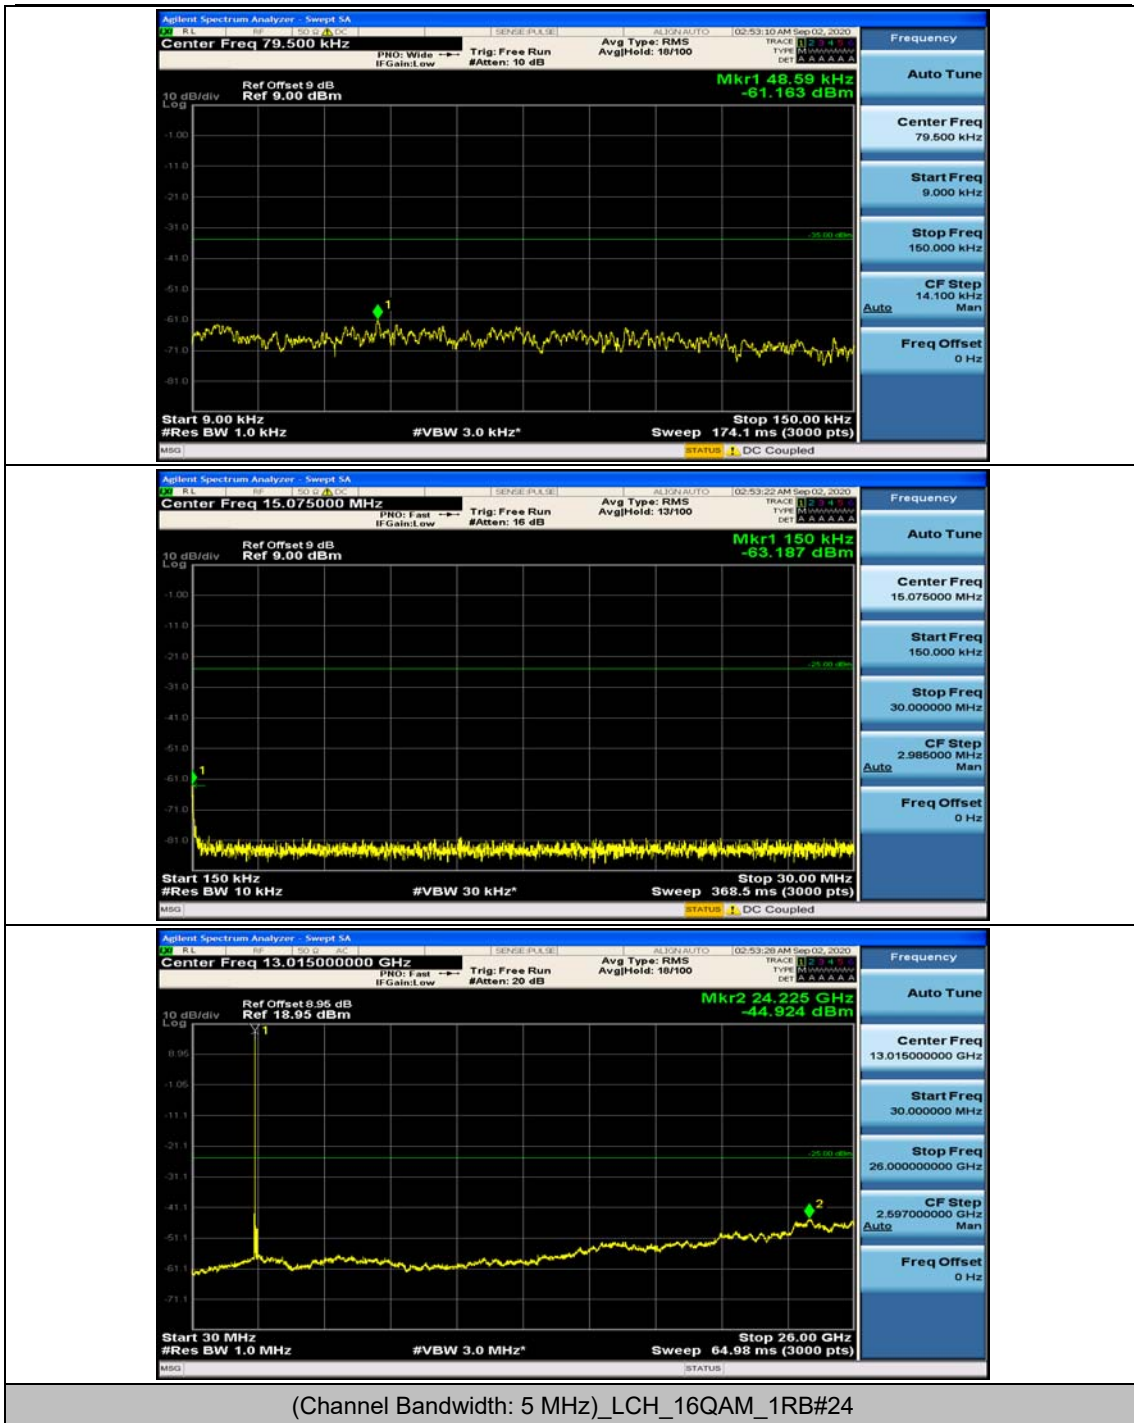

Appendix E: Conducted Spurious Emission

Test Graphs

Channel Bandwidth: 5 MHz

(Channel Bandwidth: 5 MHz)_MCH_QPSK_1RB#0

(Channel Bandwidth: 5 MHz)_MCH_QPSK_1RB#12

(Channel Bandwidth: 5 MHz)_HCH_QPSK_1RB#0

(Channel Bandwidth: 5 MHz)_HCH_QPSK_1RB#12

(Channel Bandwidth: 5 MHz)_LCH_16QAM_1RB#0

(Channel Bandwidth: 5 MHz)_LCH_16QAM_1RB#12

Channel Bandwidth: 10 MHz