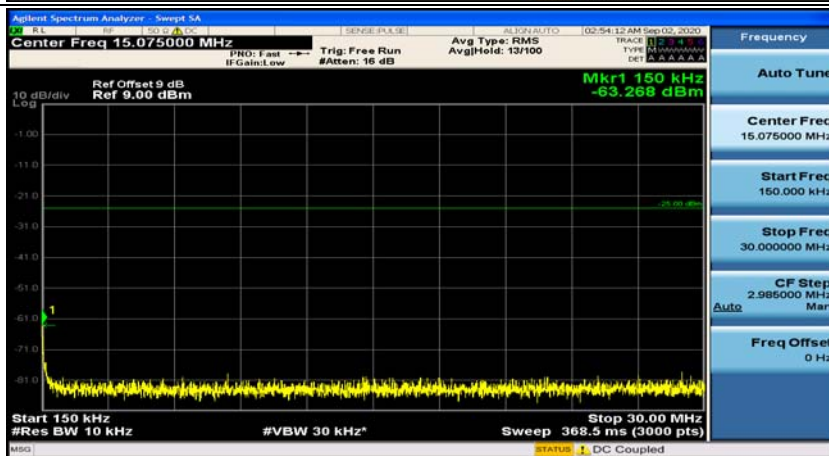

Appendix E: Conducted Spurious Emission

Test Graphs

Channel Bandwidth: 5 MHz

(Channel Bandwidth: 5 MHz)_MCH_QPSK_1RB#0

(Channel Bandwidth: 5 MHz)_MCH_QPSK_1RB#12

(Channel Bandwidth: 5 MHz)_HCH_QPSK_1RB#0

(Channel Bandwidth: 5 MHz)_HCH_QPSK_1RB#12