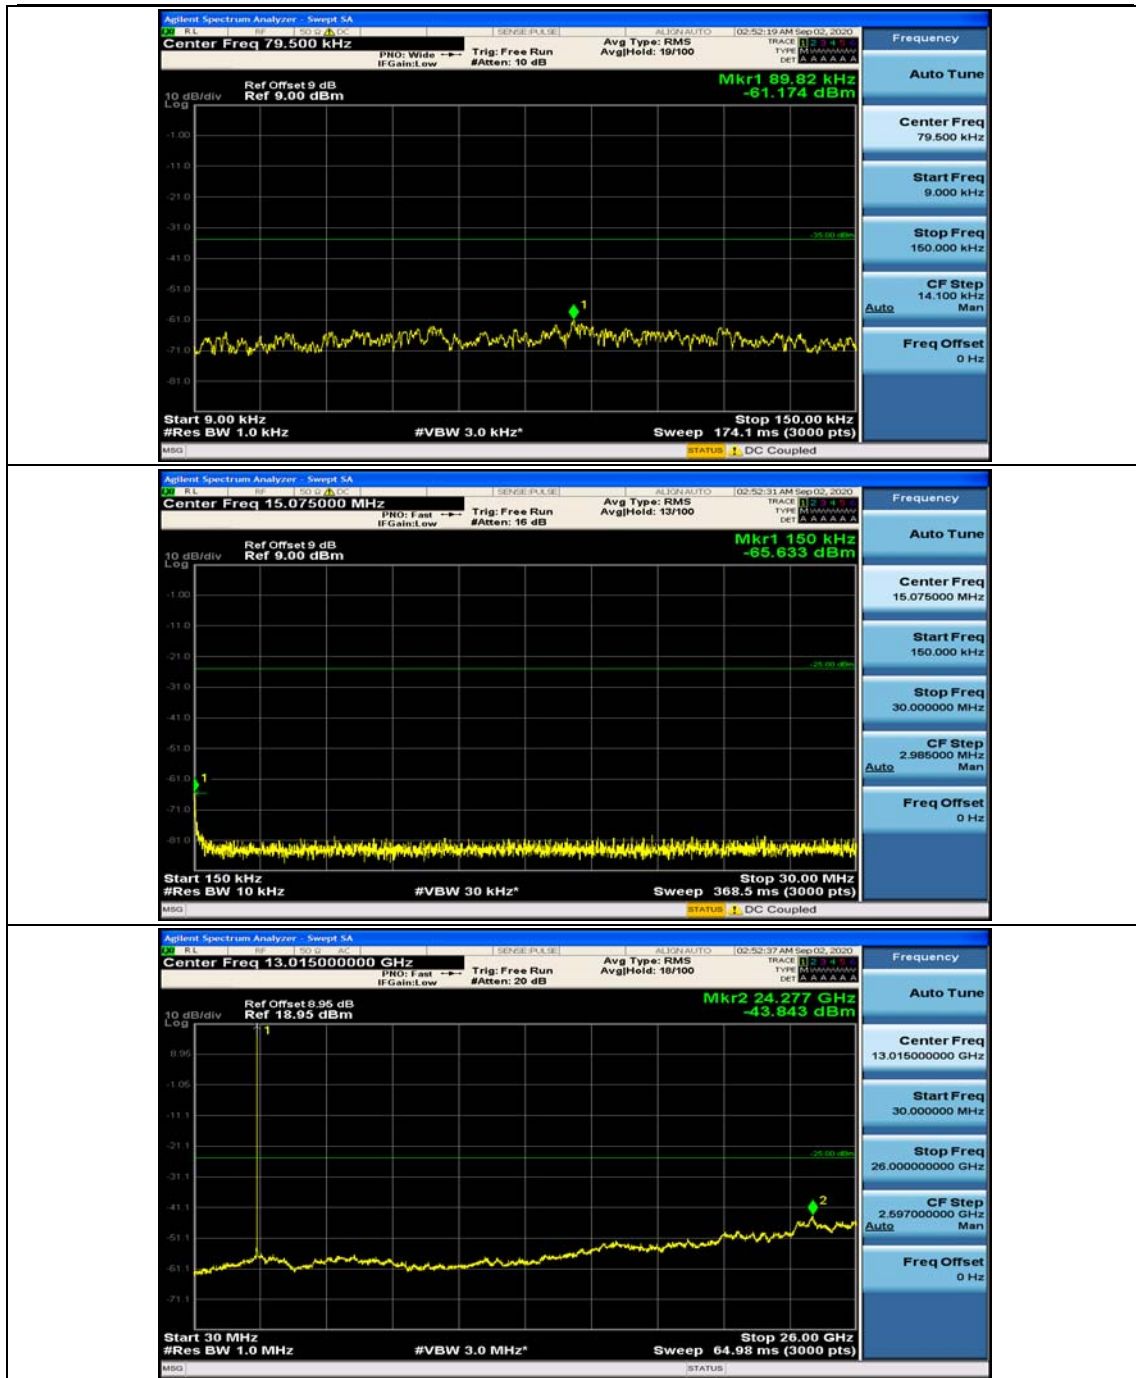

(Channel Bandwidth:20 MHz)_HCH_16QAM_1RB#99

(Channel Bandwidth:20 MHz)_HCH_16QAM_50RB#0

(Channel Bandwidth:20 MHz)_HCH_16QAM_50RB#25

(Channel Bandwidth:20 MHz)_HCH_16QAM_50RB#50

(Channel Bandwidth:20 MHz)_HCH_16QAM_100RB#0

Appendix E: Conducted Spurious Emission

Test Graphs

Channel Bandwidth: 5 MHz

(Channel Bandwidth: 5 MHz)_MCH_QPSK_1RB#0

(Channel Bandwidth: 5 MHz)_MCH_QPSK_1RB#12

(Channel Bandwidth: 5 MHz)_HCH_QPSK_1RB#0

(Channel Bandwidth: 5 MHz)_HCH_QPSK_1RB#12