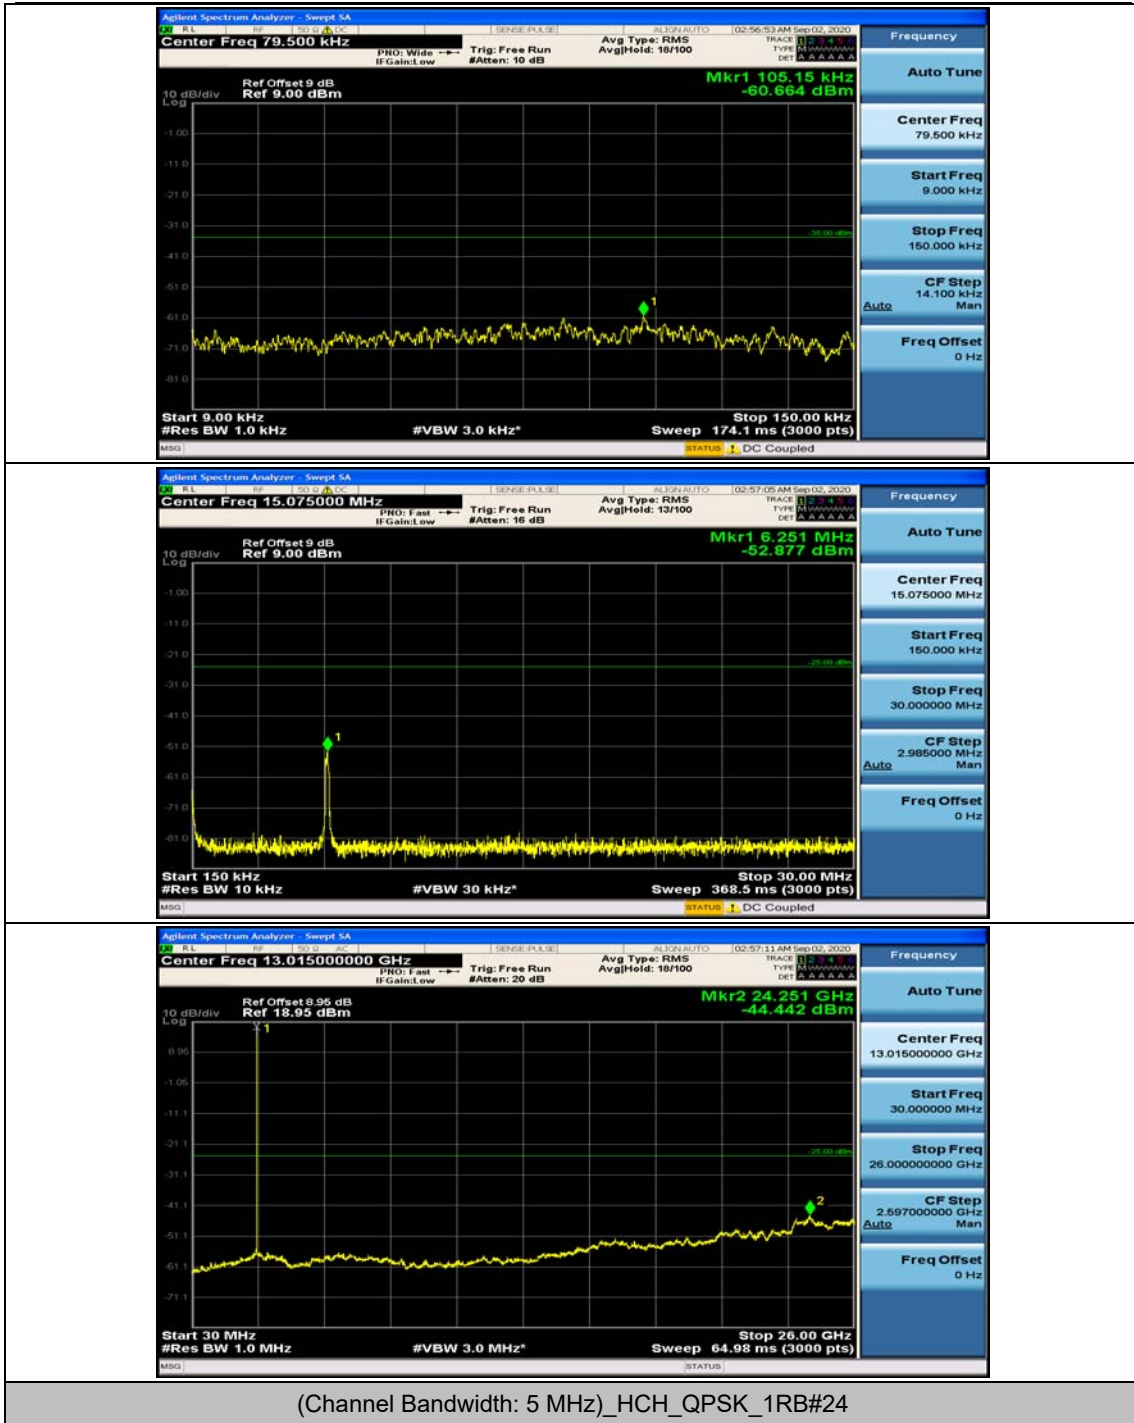

Appendix E: Conducted Spurious Emission

Test Graphs

Channel Bandwidth: 5 MHz

(Channel Bandwidth: 5 MHz)_MCH_QPSK_1RB#0

(Channel Bandwidth: 5 MHz)_MCH_QPSK_1RB#12

(Channel Bandwidth: 5 MHz)_HCH_QPSK_1RB#0

(Channel Bandwidth: 5 MHz)_HCH_QPSK_1RB#12

(Channel Bandwidth: 5 MHz)_LCH_16QAM_1RB#0

(Channel Bandwidth: 5 MHz)_LCH_16QAM_1RB#12

Channel Bandwidth: 10 MHz