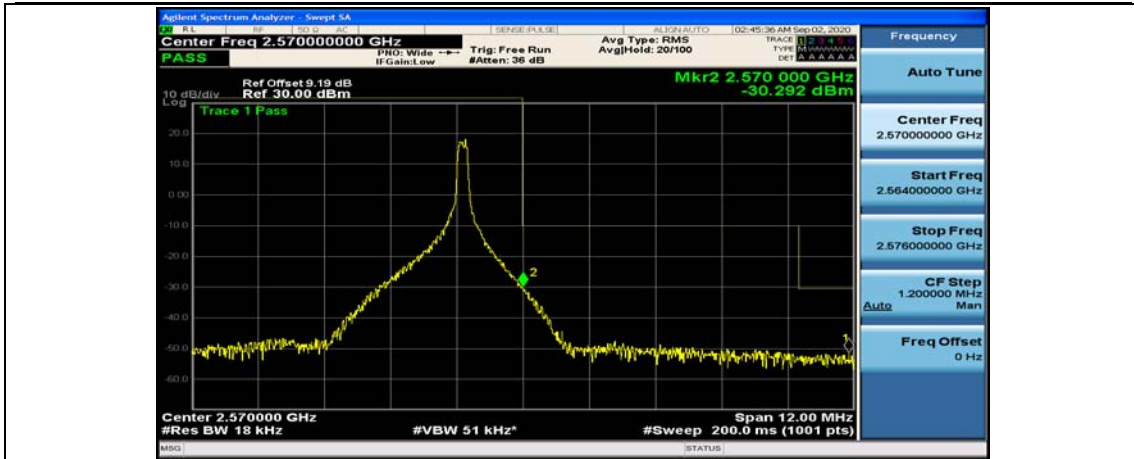

(Channel Bandwidth:20 MHz)_HCH_QPSK_1RB#99