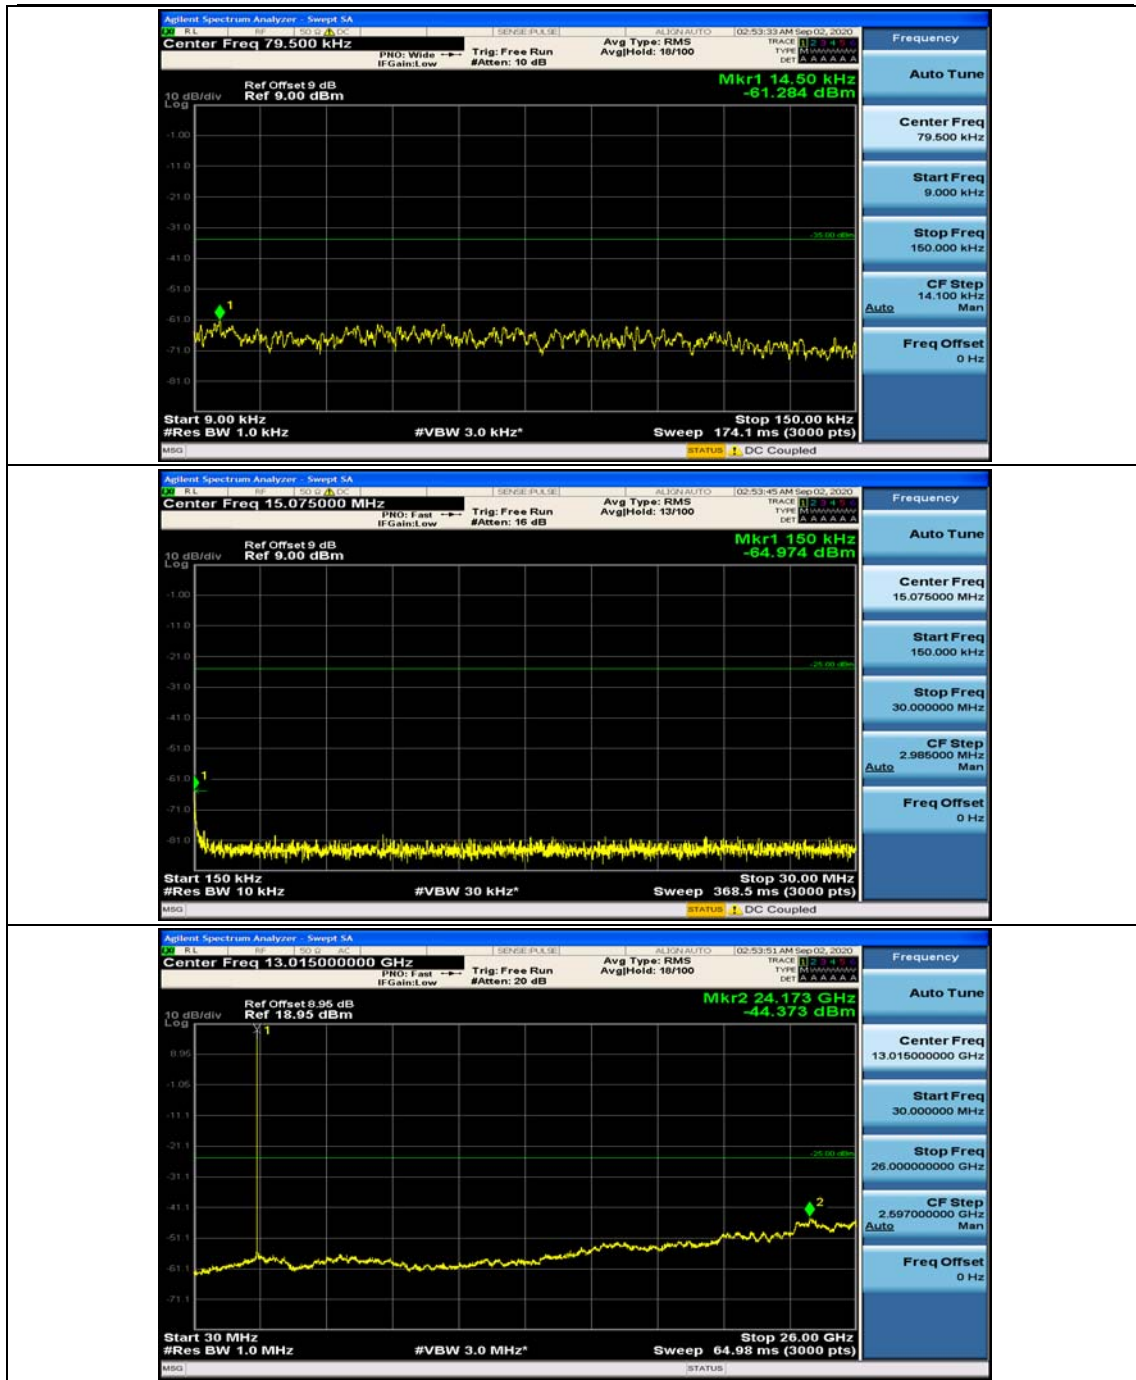

Appendix E: Conducted Spurious Emission

Test Graphs

Channel Bandwidth: 5 MHz

(Channel Bandwidth: 5 MHz)_MCH_QPSK_1RB#0

(Channel Bandwidth: 5 MHz)_MCH_QPSK_1RB#12

(Channel Bandwidth: 5 MHz)_HCH_QPSK_1RB#0

(Channel Bandwidth: 5 MHz)_HCH_QPSK_1RB#12

(Channel Bandwidth: 5 MHz)_LCH_16QAM_1RB#0

(Channel Bandwidth: 5 MHz)_LCH_16QAM_1RB#12

Channel Bandwidth: 10 MHz