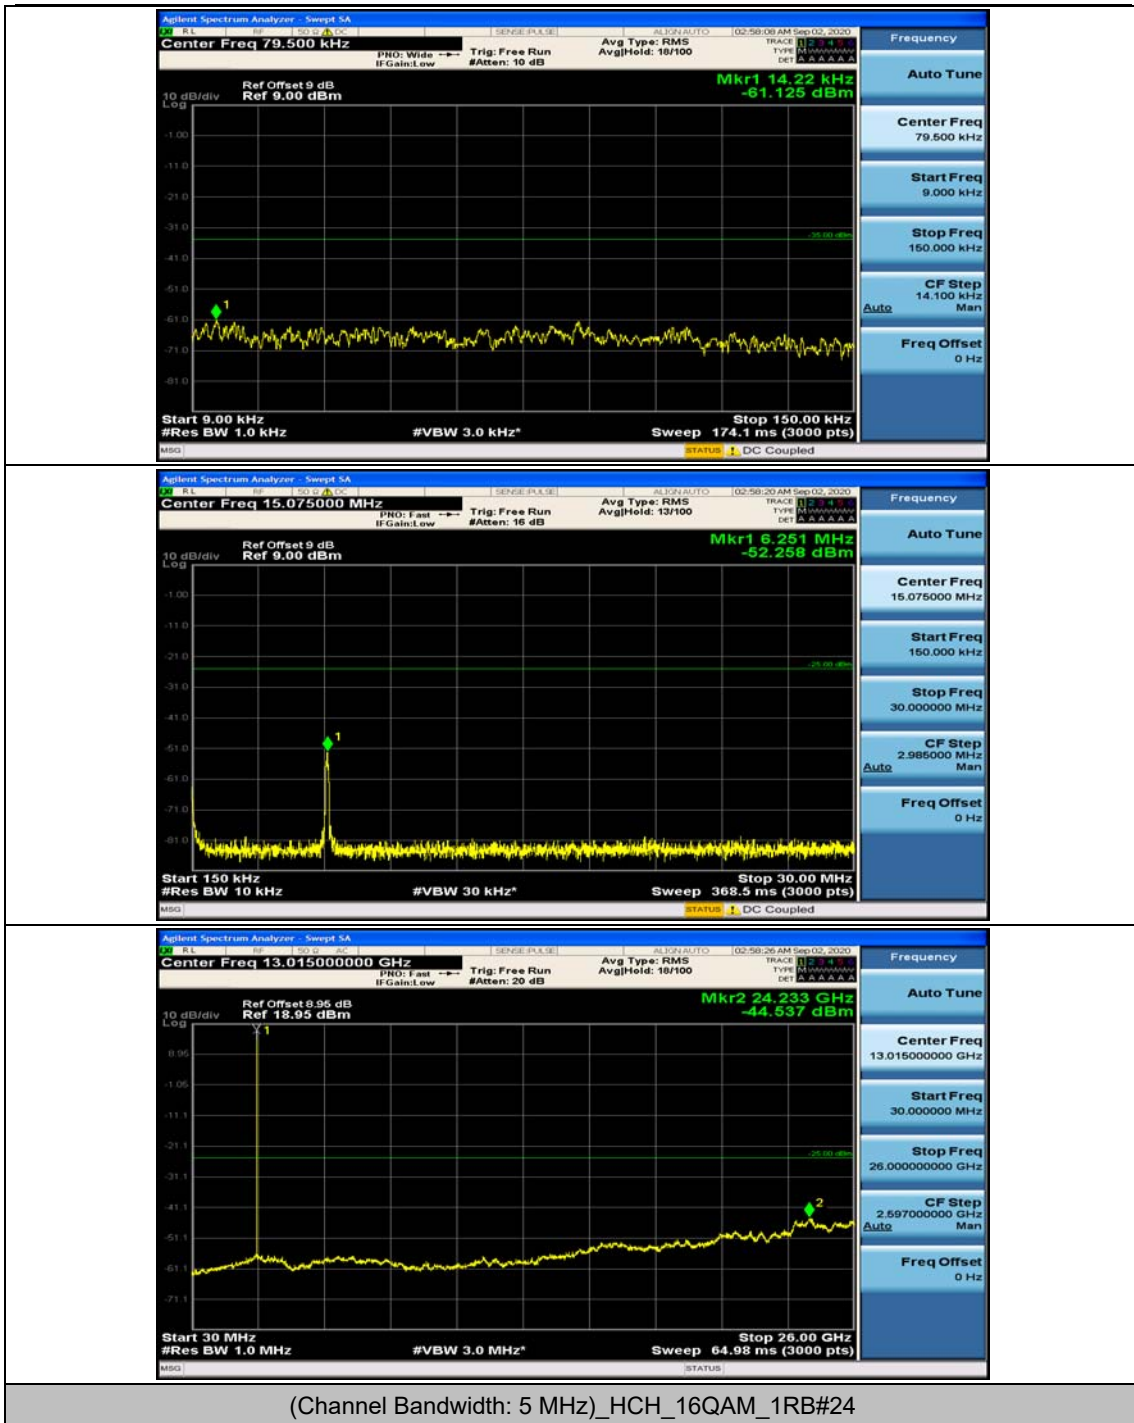

Appendix E: Conducted Spurious Emission

Test Graphs

Channel Bandwidth: 5 MHz

(Channel Bandwidth: 5 MHz)_MCH_QPSK_1RB#0

(Channel Bandwidth: 5 MHz)_MCH_QPSK_1RB#12

(Channel Bandwidth: 5 MHz)_HCH_QPSK_1RB#0

(Channel Bandwidth: 5 MHz)_HCH_QPSK_1RB#12

(Channel Bandwidth: 5 MHz)_LCH_16QAM_1RB#0

(Channel Bandwidth: 5 MHz)_LCH_16QAM_1RB#12

Channel Bandwidth: 10 MHz