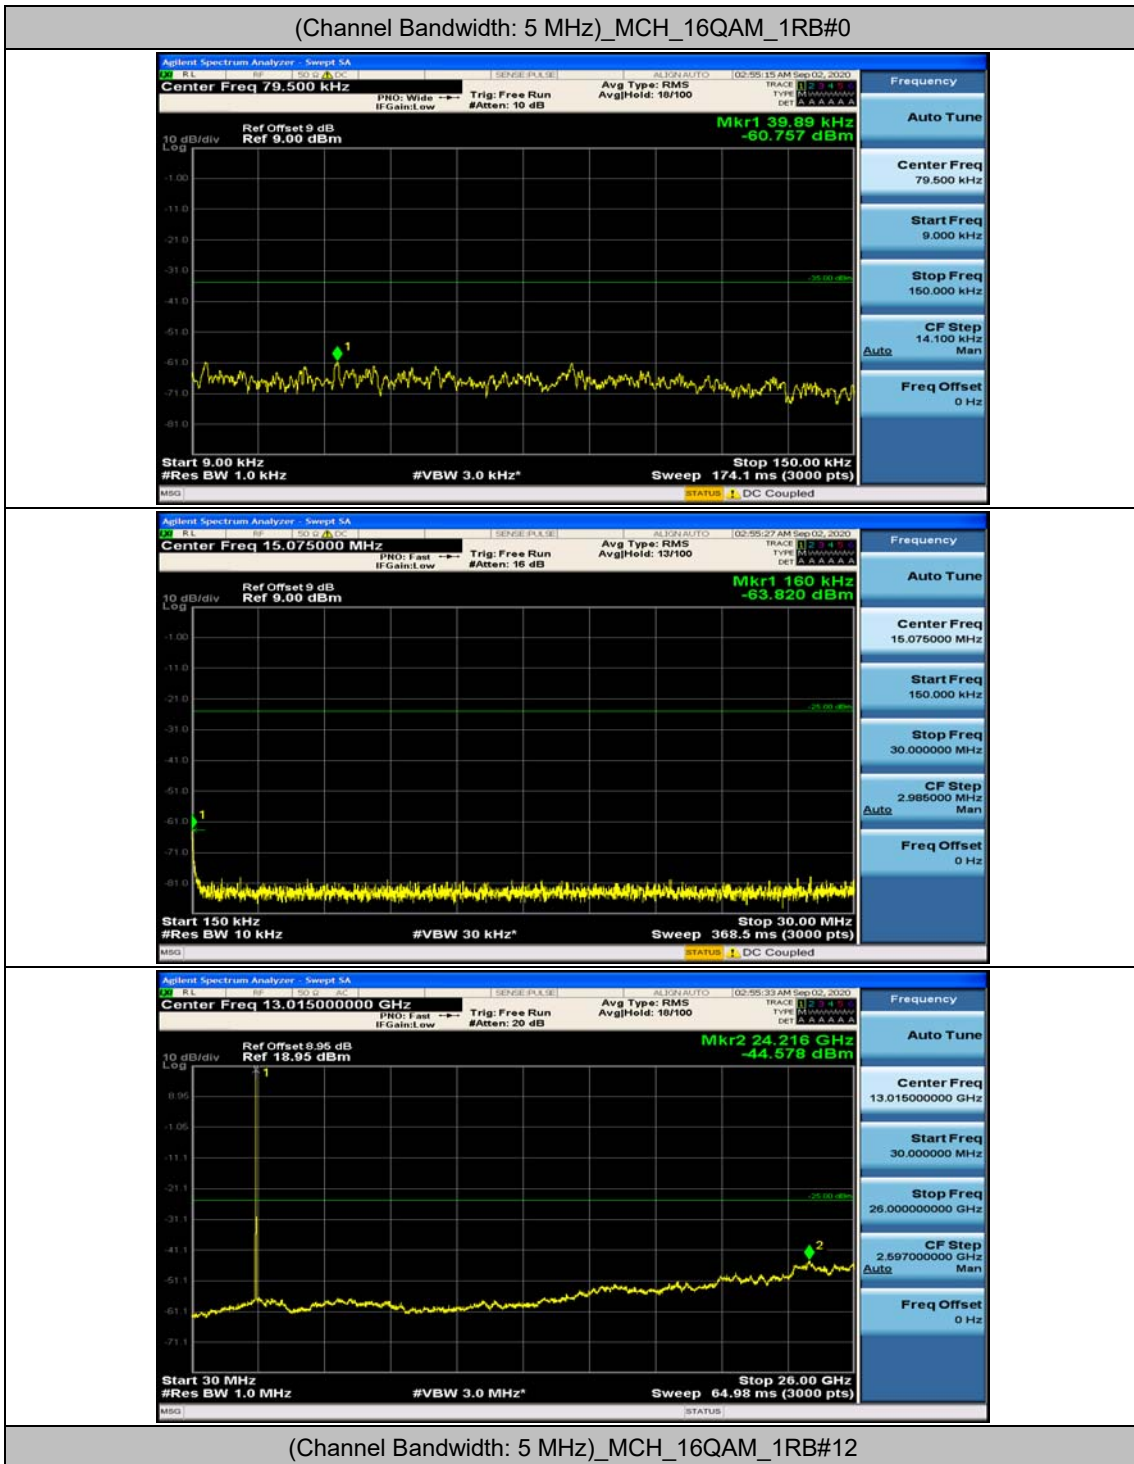

Appendix E: Conducted Spurious Emission

Test Graphs

Channel Bandwidth: 5 MHz

(Channel Bandwidth: 5 MHz)_MCH_QPSK_1RB#0

(Channel Bandwidth: 5 MHz)_MCH_QPSK_1RB#12

(Channel Bandwidth: 5 MHz)_HCH_QPSK_1RB#0

(Channel Bandwidth: 5 MHz)_HCH_QPSK_1RB#12

(Channel Bandwidth: 5 MHz)_LCH_16QAM_1RB#0

(Channel Bandwidth: 5 MHz)_LCH_16QAM_1RB#12

Channel Bandwidth: 10 MHz