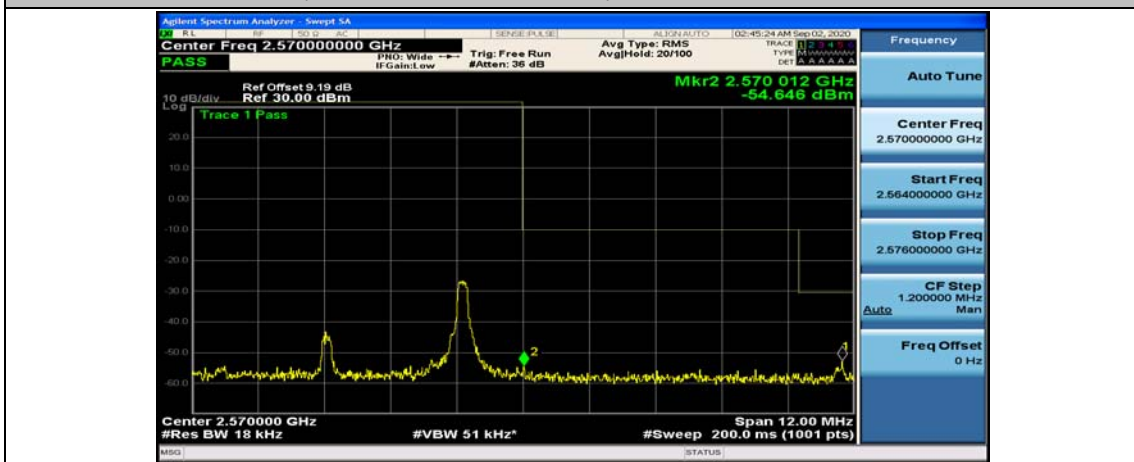

(Channel Bandwidth:15 MHz)_HCH_16QAM_75RB#0

Channel Bandwidth: 20 MHz

(Channel Bandwidth:20 MHz)_LCH_QPSK_50RB#25

(Channel Bandwidth:20 MHz)_LCH_QPSK_50RB#50

(Channel Bandwidth:20 MHz)_LCH_QPSK_100RB#0

(Channel Bandwidth:20 MHz)_HCH_QPSK_1RB#0