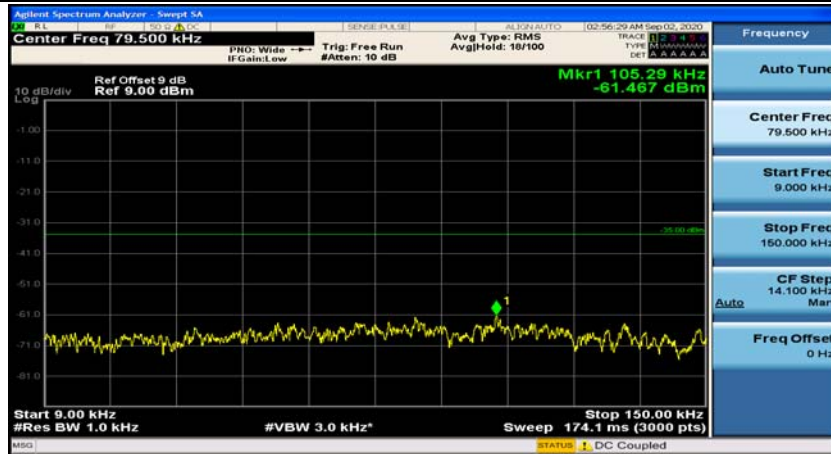

Appendix E: Conducted Spurious Emission

Test Graphs

Channel Bandwidth: 5 MHz

(Channel Bandwidth: 5 MHz)_MCH_QPSK_1RB#0

(Channel Bandwidth: 5 MHz)_MCH_QPSK_1RB#12

(Channel Bandwidth: 5 MHz)_HCH_QPSK_1RB#0

(Channel Bandwidth: 5 MHz)_HCH_QPSK_1RB#12