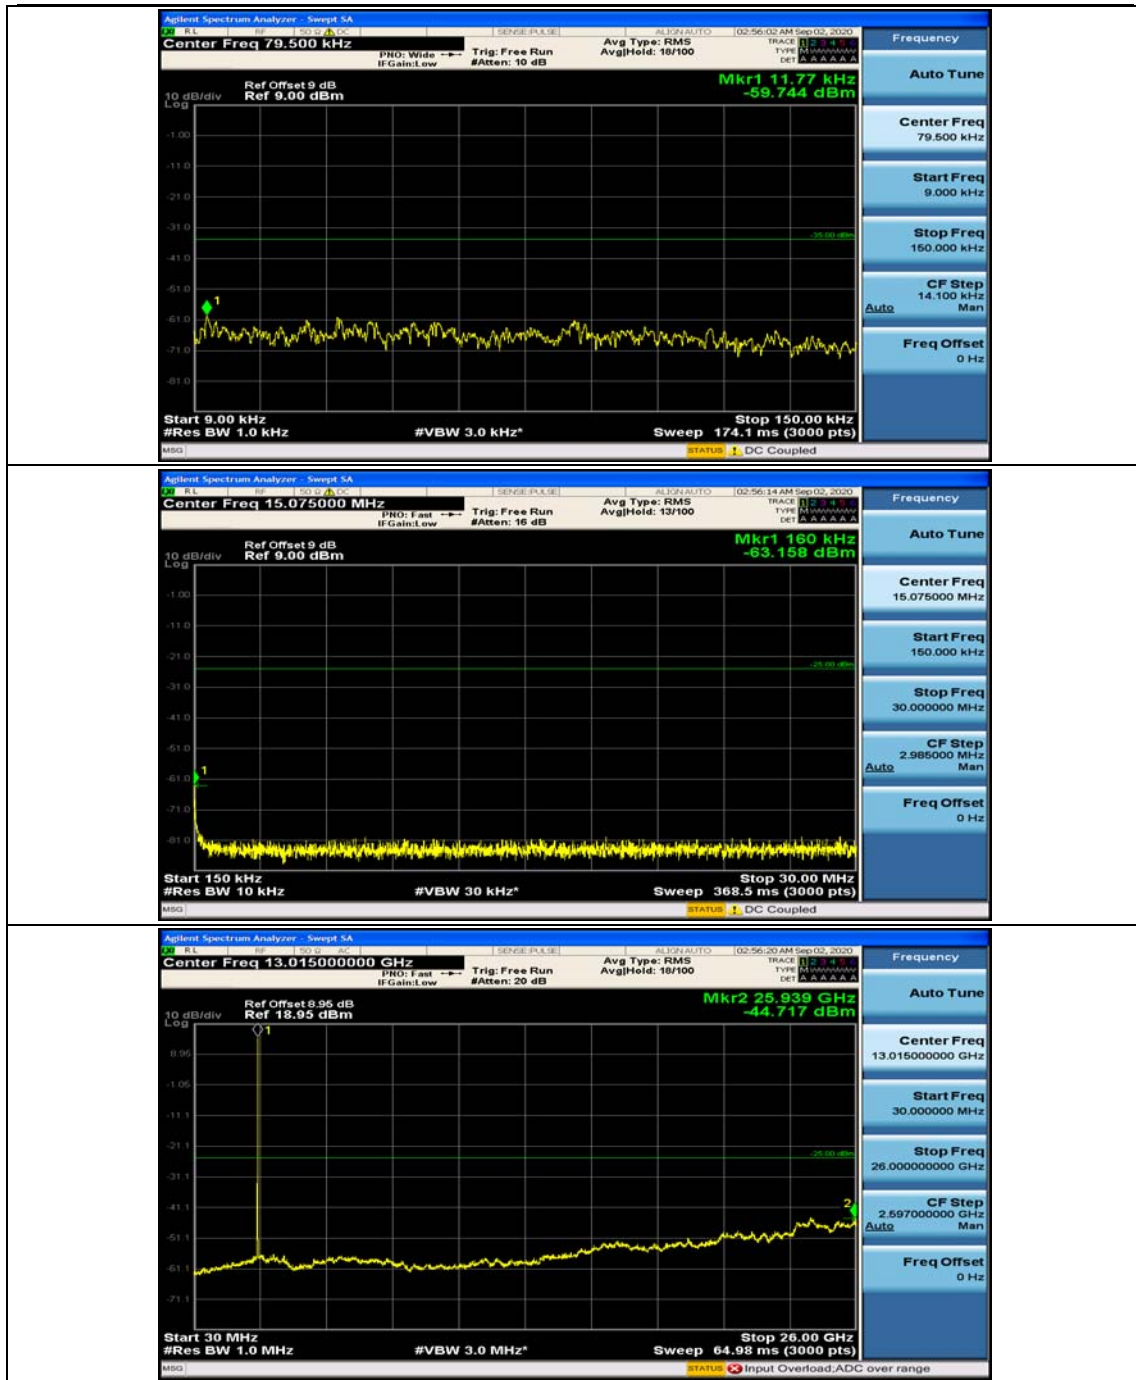

Appendix E: Conducted Spurious Emission

Test Graphs

Channel Bandwidth: 5 MHz

(Channel Bandwidth: 5 MHz)_MCH_QPSK_1RB#0

(Channel Bandwidth: 5 MHz)_MCH_QPSK_1RB#12

(Channel Bandwidth: 5 MHz)_HCH_QPSK_1RB#0

(Channel Bandwidth: 5 MHz)_HCH_QPSK_1RB#12

(Channel Bandwidth: 5 MHz)_LCH_16QAM_1RB#0

(Channel Bandwidth: 5 MHz)_LCH_16QAM_1RB#12

Channel Bandwidth: 10 MHz