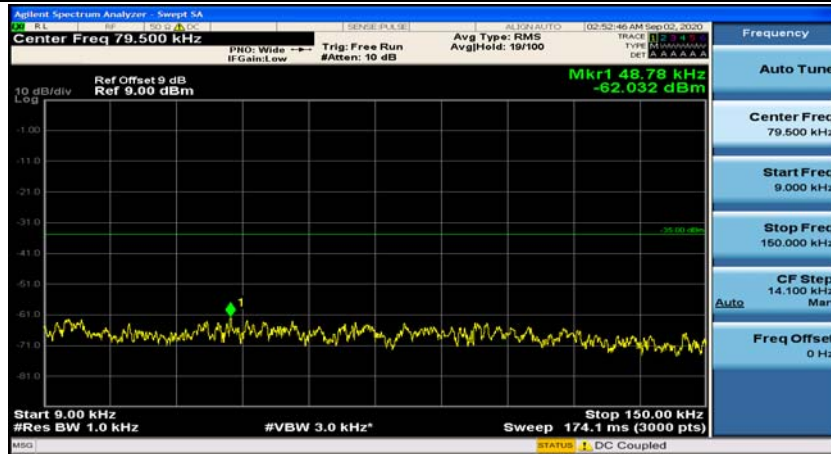

(Channel Bandwidth: 5 MHz)_LCH_16QAM_1RB#0