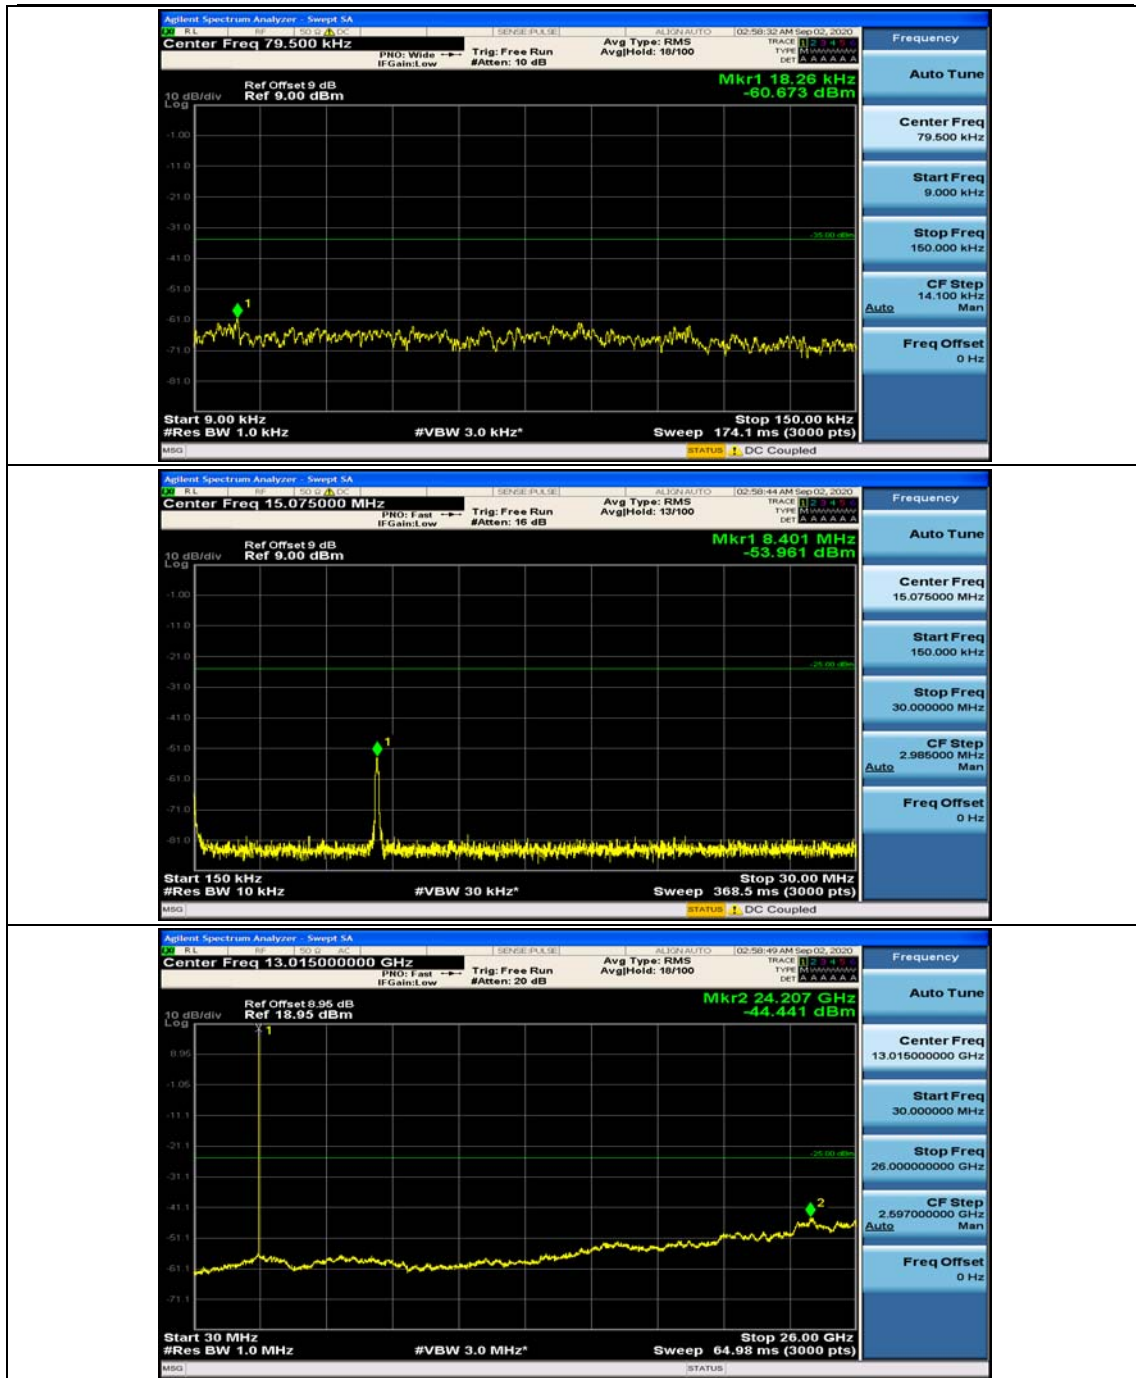

Appendix E: Conducted Spurious Emission

Test Graphs

Channel Bandwidth: 5 MHz

(Channel Bandwidth: 5 MHz)_MCH_QPSK_1RB#0

(Channel Bandwidth: 5 MHz)_MCH_QPSK_1RB#12

(Channel Bandwidth: 5 MHz)_HCH_QPSK_1RB#0

(Channel Bandwidth: 5 MHz)_HCH_QPSK_1RB#12

(Channel Bandwidth: 5 MHz)_LCH_16QAM_1RB#0

(Channel Bandwidth: 5 MHz)_LCH_16QAM_1RB#12

Channel Bandwidth: 10 MHz