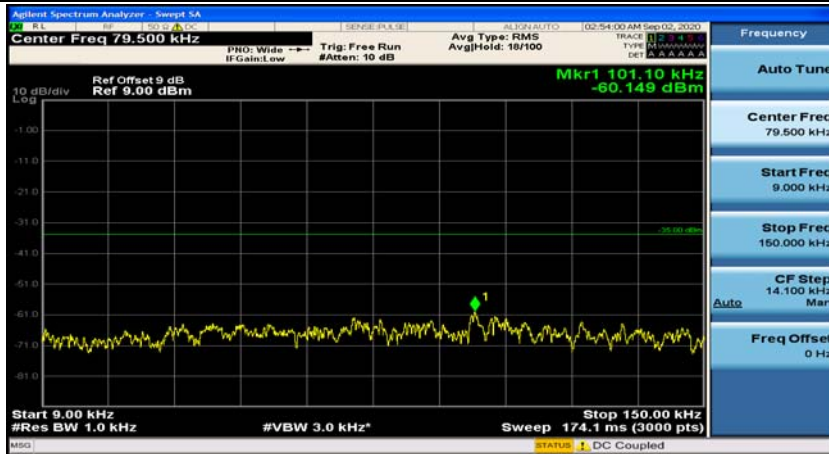

Appendix E: Conducted Spurious Emission

Test Graphs

Channel Bandwidth: 5 MHz

(Channel Bandwidth: 5 MHz)_MCH_QPSK_1RB#0

(Channel Bandwidth: 5 MHz)_MCH_QPSK_1RB#12

(Channel Bandwidth: 5 MHz)_HCH_QPSK_1RB#0

(Channel Bandwidth: 5 MHz)_HCH_QPSK_1RB#12