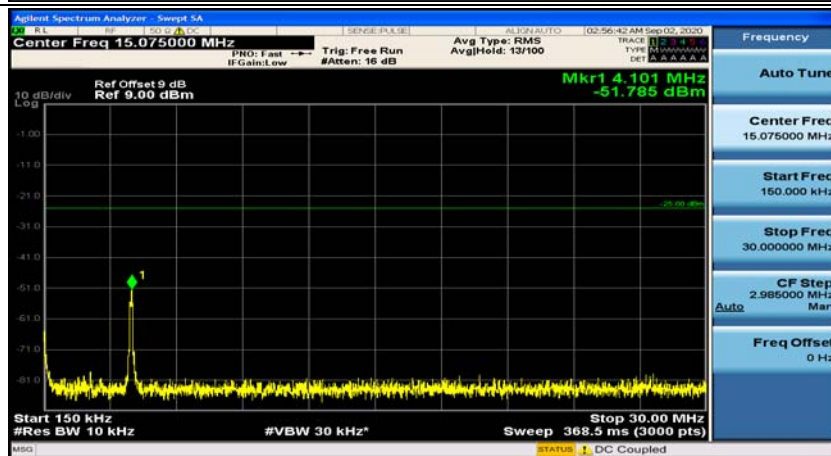

Appendix E: Conducted Spurious Emission

Test Graphs

Channel Bandwidth: 5 MHz

(Channel Bandwidth: 5 MHz)_MCH_QPSK_1RB#0

(Channel Bandwidth: 5 MHz)_MCH_QPSK_1RB#12

(Channel Bandwidth: 5 MHz)_HCH_QPSK_1RB#0

(Channel Bandwidth: 5 MHz)_HCH_QPSK_1RB#12