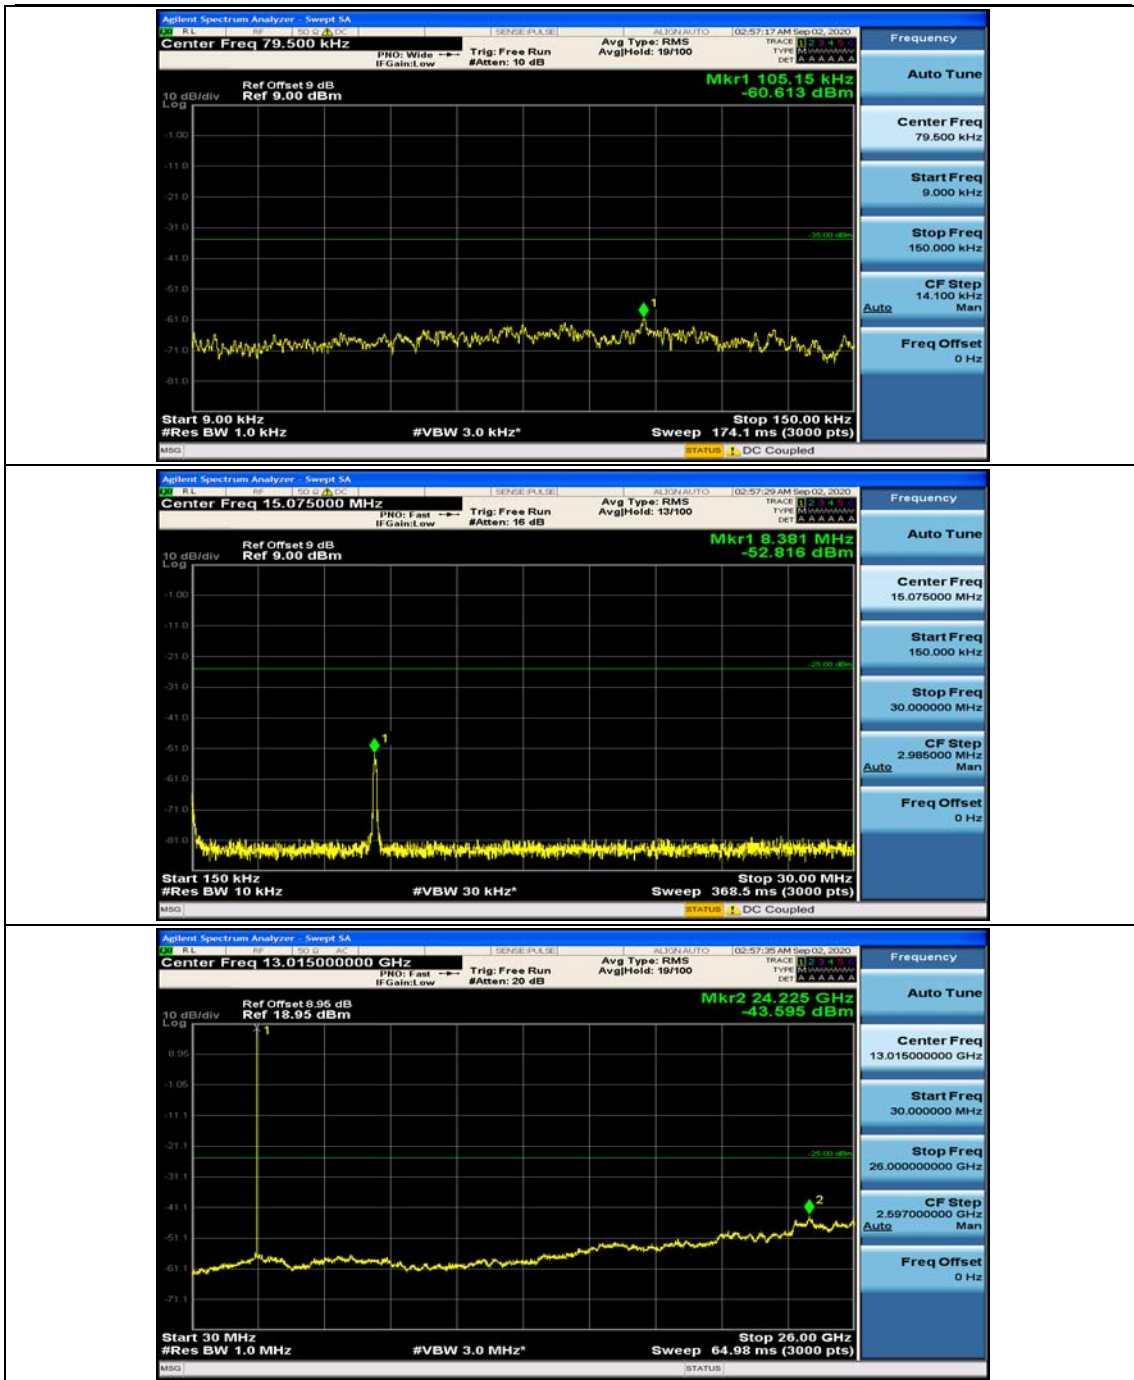

Appendix E: Conducted Spurious Emission

Test Graphs

Channel Bandwidth: 5 MHz

(Channel Bandwidth: 5 MHz)_MCH_QPSK_1RB#0

(Channel Bandwidth: 5 MHz)_MCH_QPSK_1RB#12

(Channel Bandwidth: 5 MHz)_HCH_QPSK_1RB#0

(Channel Bandwidth: 5 MHz)_HCH_QPSK_1RB#12

(Channel Bandwidth: 5 MHz)_LCH_16QAM_1RB#0

(Channel Bandwidth: 5 MHz)_LCH_16QAM_1RB#12

Channel Bandwidth: 10 MHz