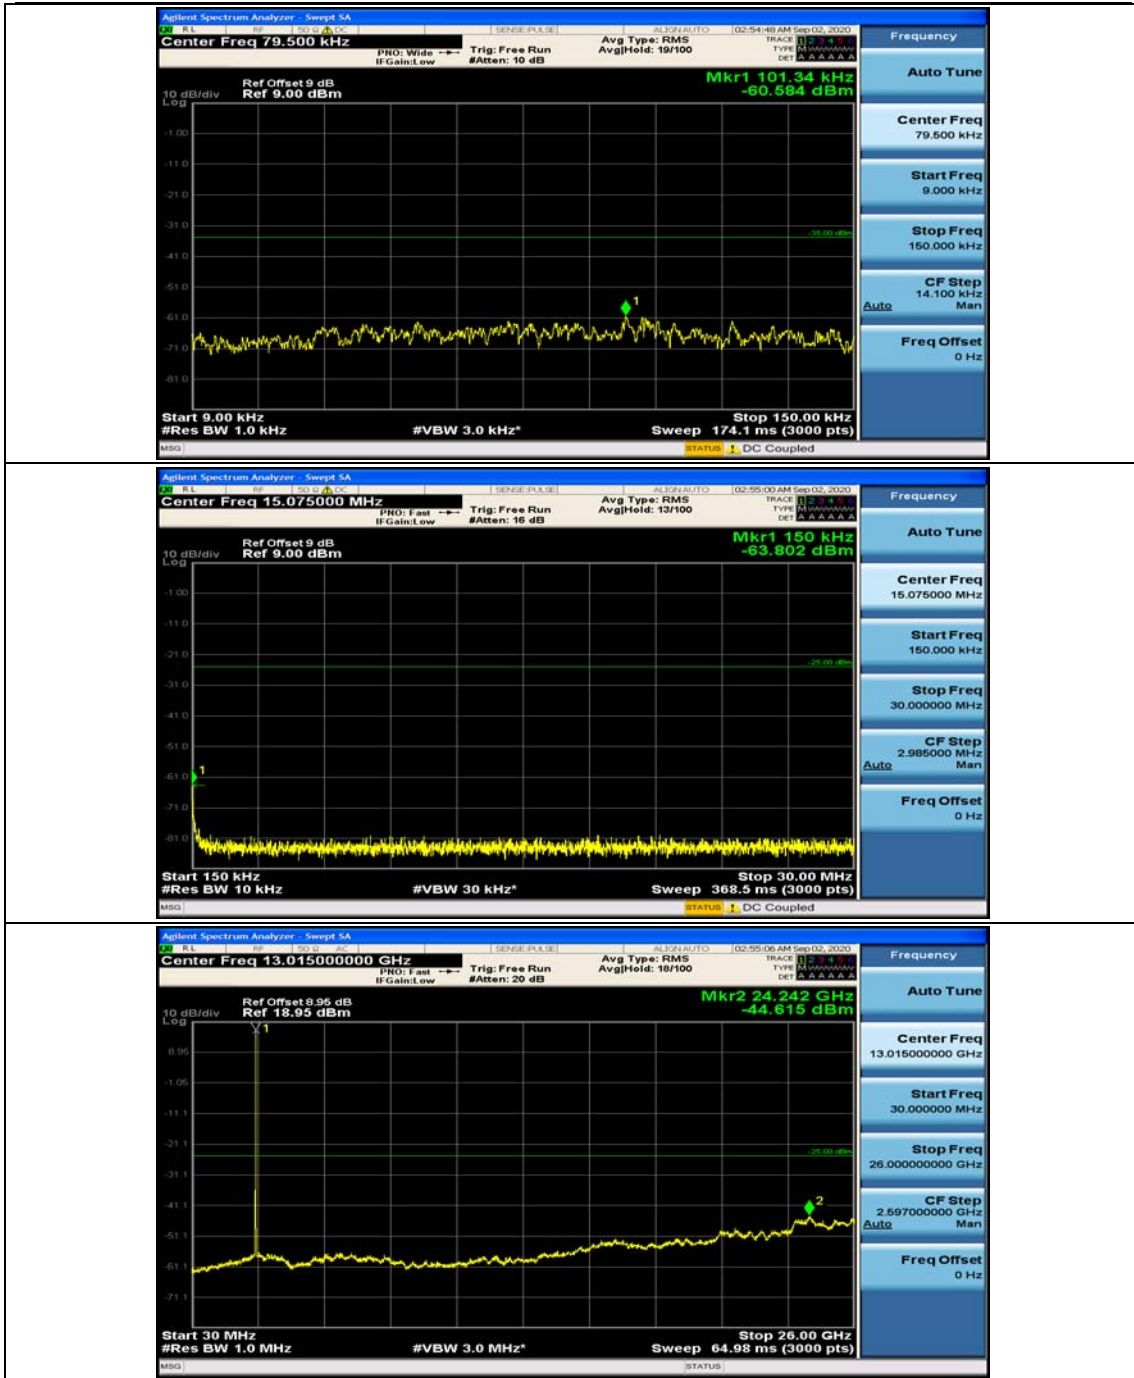

Appendix E: Conducted Spurious Emission

Test Graphs

Channel Bandwidth: 5 MHz

(Channel Bandwidth: 5 MHz)_MCH_QPSK_1RB#0

(Channel Bandwidth: 5 MHz)_MCH_QPSK_1RB#12

(Channel Bandwidth: 5 MHz)_HCH_QPSK_1RB#0

(Channel Bandwidth: 5 MHz)_HCH_QPSK_1RB#12

(Channel Bandwidth: 5 MHz)_LCH_16QAM_1RB#0

(Channel Bandwidth: 5 MHz)_LCH_16QAM_1RB#12

Channel Bandwidth: 10 MHz