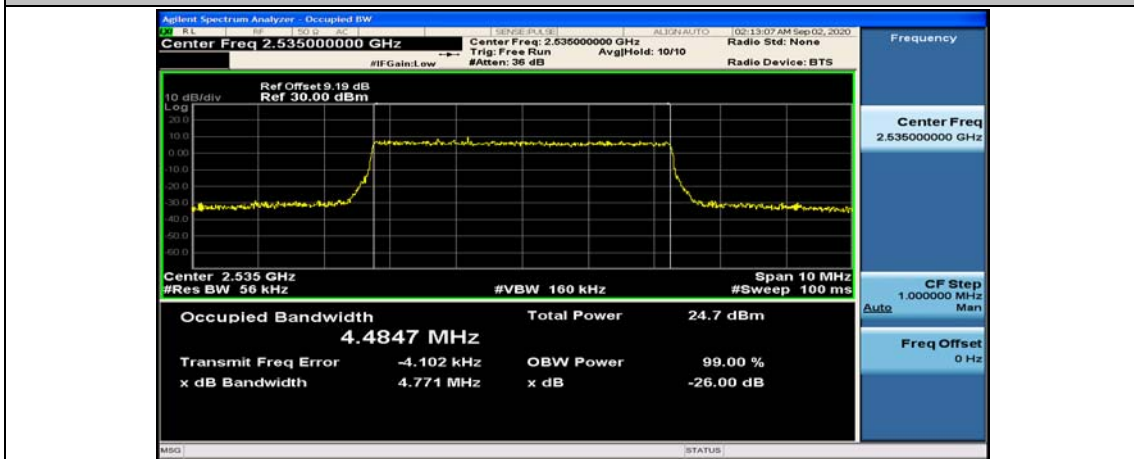

Test Graphs

Channel Bandwidth: 5 MHz

(Channel Bandwidth: 5 MHz)_MCH_QPSK_25RB#0

(Channel Bandwidth: 5 MHz)_HCH_QPSK_25RB#0

(Channel Bandwidth: 5 MHz)_LCH_16QAM_25RB#0

(Channel Bandwidth: 5 MHz)_MCH_16QAM_25RB#0