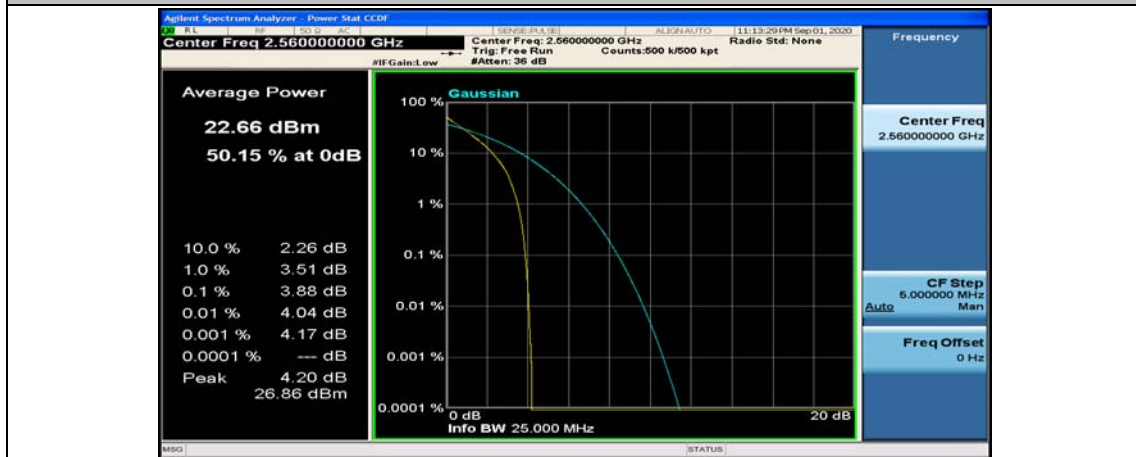

(Channel Bandwidth:20 MHz)_MCH_QPSK_50RB#0

(Channel Bandwidth:20 MHz)_MCH_QPSK_50RB#25

(Channel Bandwidth:20 MHz)_MCH_QPSK_50RB#50

(Channel Bandwidth:20 MHz)_MCH_QPSK_100RB#0

(Channel Bandwidth:20 MHz)_HCH_QPSK_1RB#0

(Channel Bandwidth:20 MHz)_HCH_QPSK_1RB#49

(Channel Bandwidth:20 MHz)_HCH_QPSK_50RB#50

(Channel Bandwidth:20 MHz)_HCH_QPSK_100RB#0

(Channel Bandwidth:20 MHz)_LCH_16QAM_1RB#0

(Channel Bandwidth:20 MHz)_LCH_16QAM_1RB#49