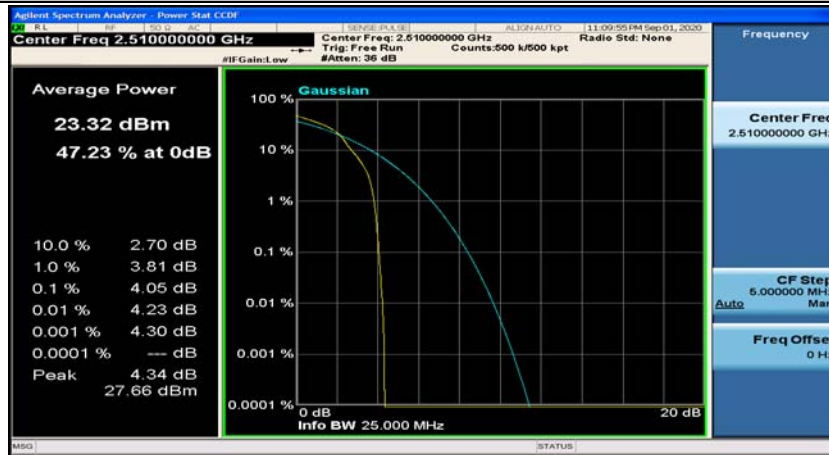

(Channel Bandwidth:20 MHz)_HCH_QPSK_1RB#49

(Channel Bandwidth:20 MHz)_HCH_QPSK_50RB#50

(Channel Bandwidth:20 MHz)_HCH_QPSK_100RB#0

(Channel Bandwidth:20 MHz)_LCH_16QAM_1RB#0

(Channel Bandwidth:20 MHz)_LCH_16QAM_1RB#49