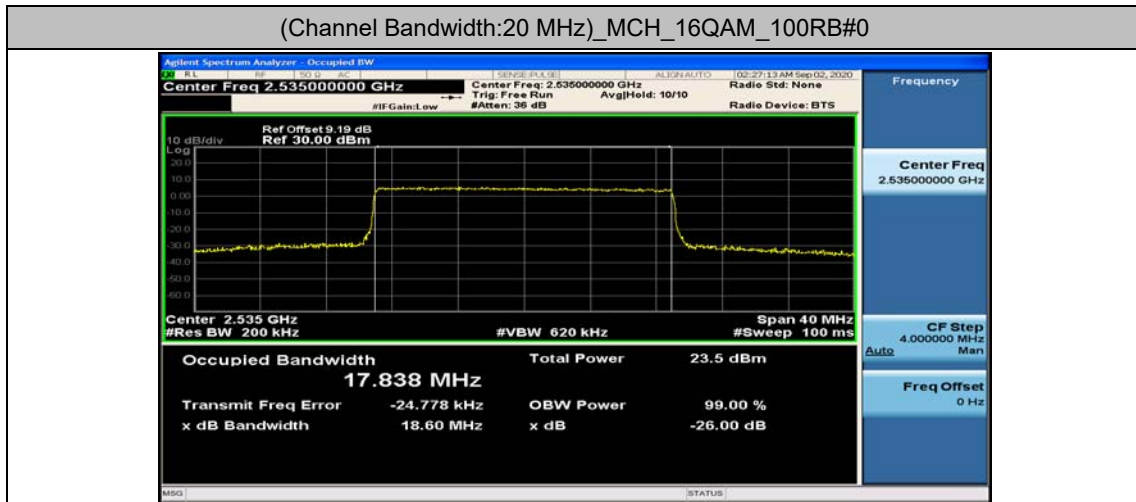

(Channel Bandwidth:20 MHz)_HCH_16QAM_100RB#0

(Channel Bandwidth:20 MHz)_MCH_16QAM_100RB#0