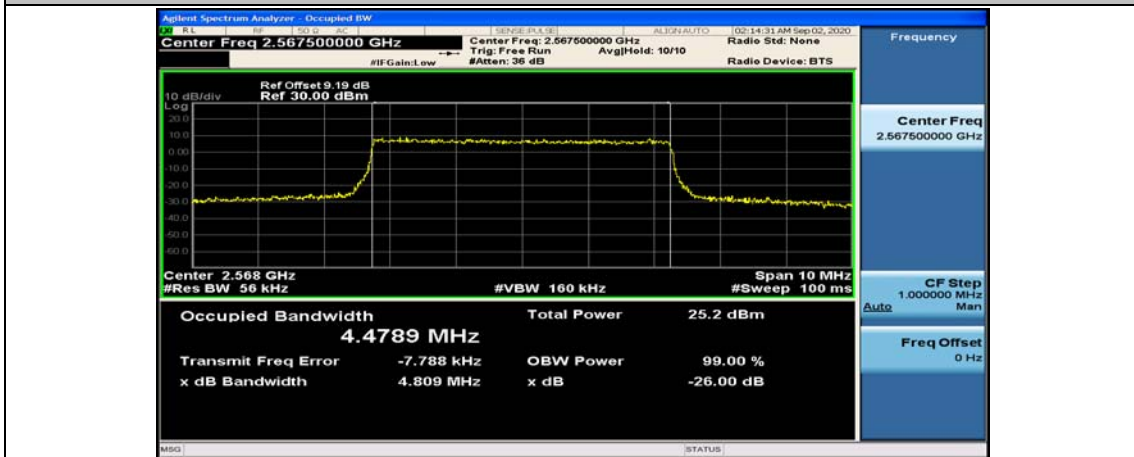

Test Graphs

Channel Bandwidth: 5 MHz

(Channel Bandwidth: 5 MHz)_MCH_QPSK_25RB#0

(Channel Bandwidth: 5 MHz)_HCH_QPSK_25RB#0

(Channel Bandwidth: 5 MHz)_LCH_16QAM_25RB#0

(Channel Bandwidth: 5 MHz)_MCH_16QAM_25RB#0