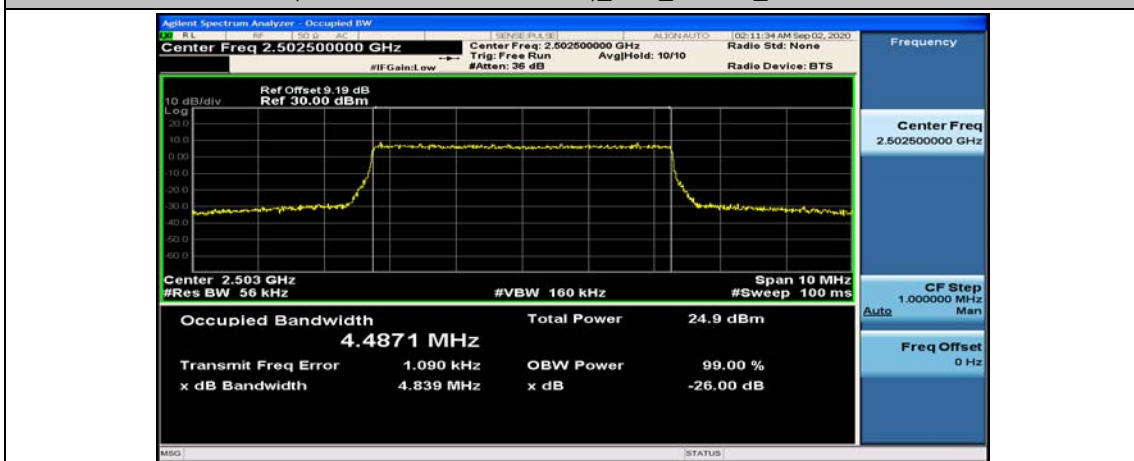

Test Graphs

Channel Bandwidth: 5 MHz

(Channel Bandwidth: 5 MHz)_MCH_QPSK_25RB#0

(Channel Bandwidth: 5 MHz)_HCH_QPSK_25RB#0

(Channel Bandwidth: 5 MHz)_LCH_16QAM_25RB#0

(Channel Bandwidth: 5 MHz)_MCH_16QAM_25RB#0