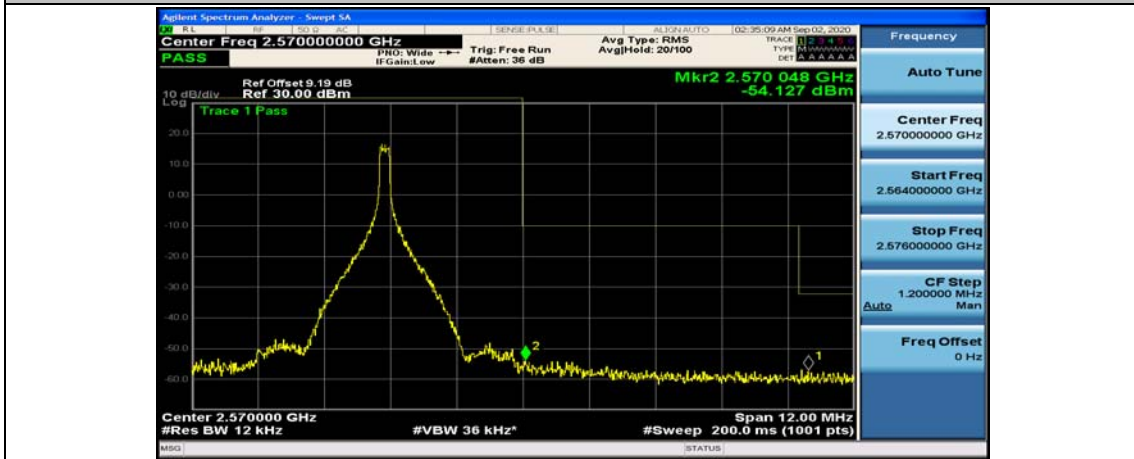

(Channel Bandwidth: 5 MHz)_HCH_QPSK_1RB#12