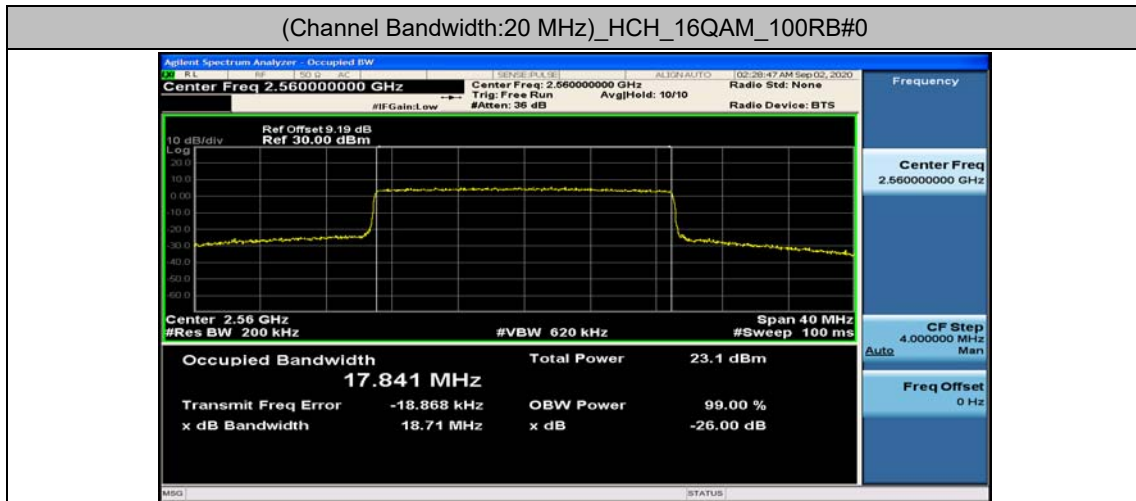

(Channel Bandwidth:20 MHz)_HCH_QPSK_100RB#0

(Channel Bandwidth:20 MHz)_LCH_16QAM_100RB#0

(Channel Bandwidth:20 MHz)_MCH_16QAM_100RB#0

(Channel Bandwidth:20 MHz)_HCH_16QAM_100RB#0

Appendix D: Band Edge

Test Graphs