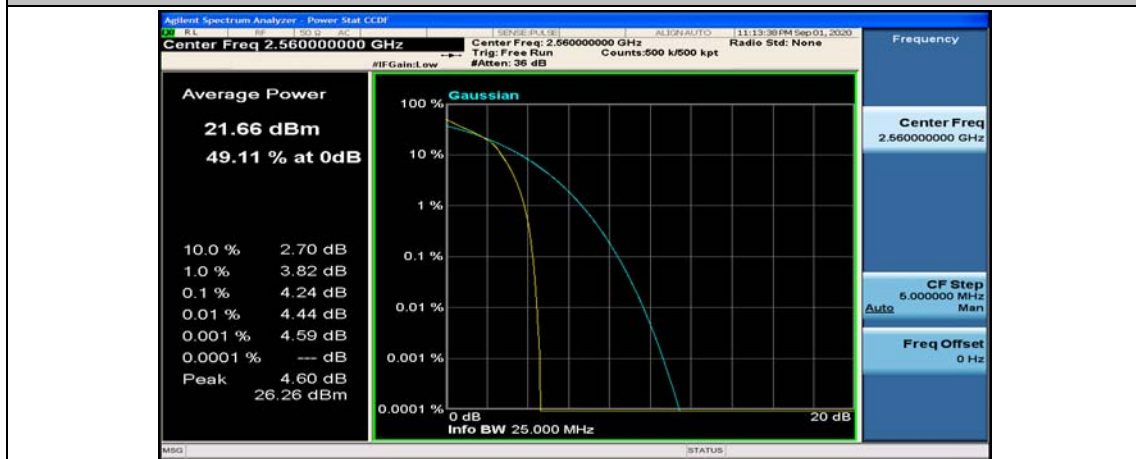

(Channel Bandwidth:20 MHz)_HCH_16QAM_50RB#0