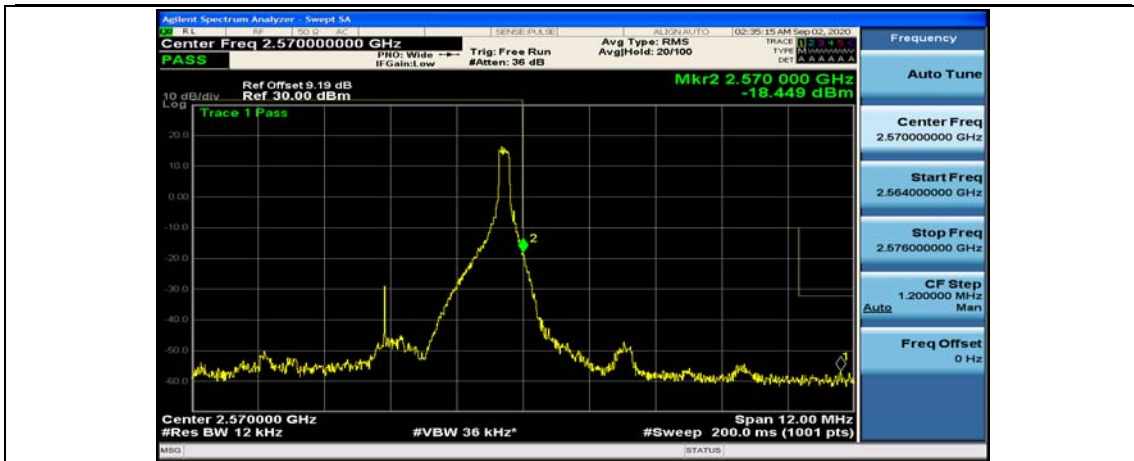

(Channel Bandwidth: 5 MHz)_HCH_QPSK_1RB#24