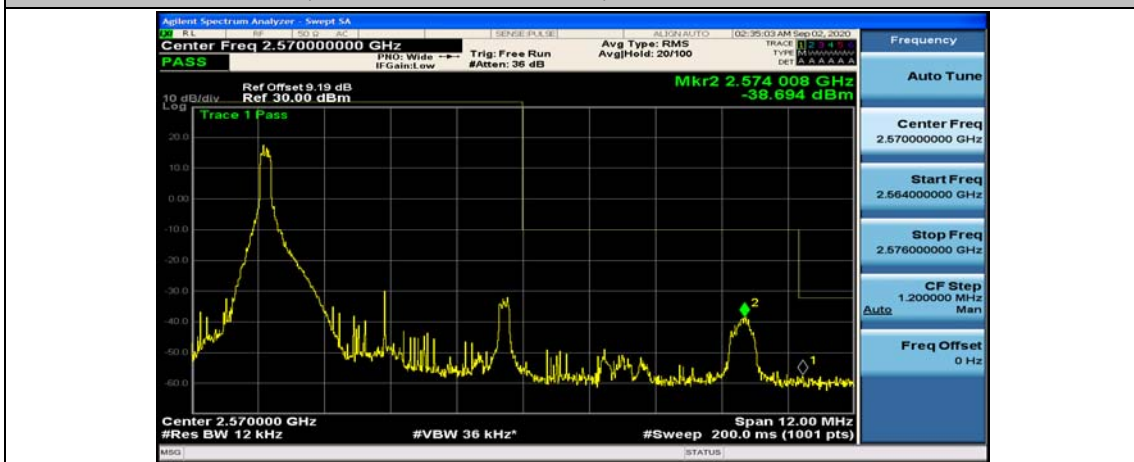

Channel Bandwidth: 5 MHz

(Channel Bandwidth: 5 MHz)_LCH_QPSK_12RB#0

(Channel Bandwidth: 5 MHz)_LCH_QPSK_12RB#6

(Channel Bandwidth: 5 MHz)_LCH_QPSK_12RB#13

(Channel Bandwidth: 5 MHz)_LCH_QPSK_25RB#0

(Channel Bandwidth: 5 MHz)_HCH_QPSK_1RB#0