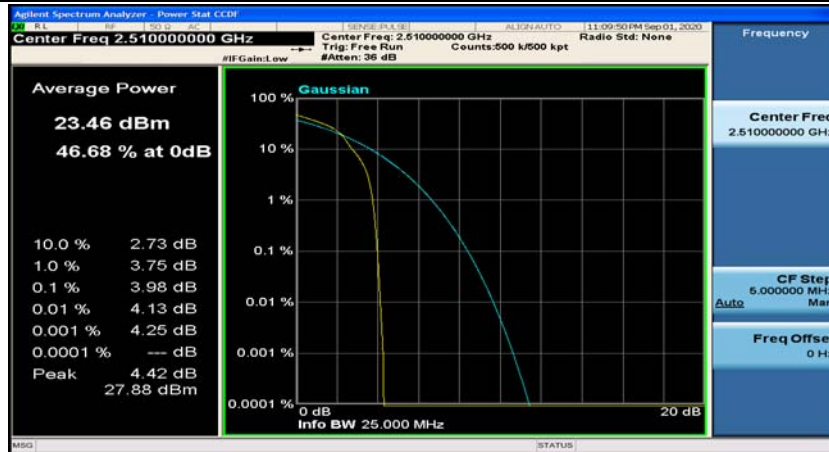

(Channel Bandwidth:20 MHz)_HCH_QPSK_1RB#49

(Channel Bandwidth:20 MHz)_HCH_QPSK_50RB#50

(Channel Bandwidth:20 MHz)_HCH_QPSK_100RB#0

(Channel Bandwidth:20 MHz)_LCH_16QAM_1RB#0

(Channel Bandwidth:20 MHz)_LCH_16QAM_1RB#49