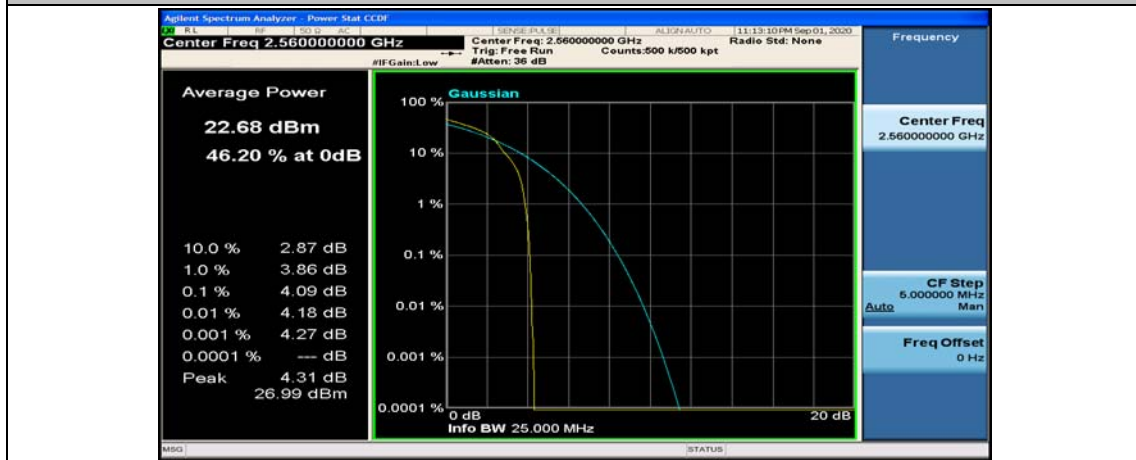

(Channel Bandwidth:20 MHz)_MCH_16QAM_50RB#50

(Channel Bandwidth:20 MHz)_MCH_16QAM_100RB#0

(Channel Bandwidth:20 MHz)_HCH_16QAM_1RB#0

(Channel Bandwidth:20 MHz)_HCH_16QAM_1RB#49

(Channel Bandwidth:20 MHz)_HCH_16QAM_1RB#99