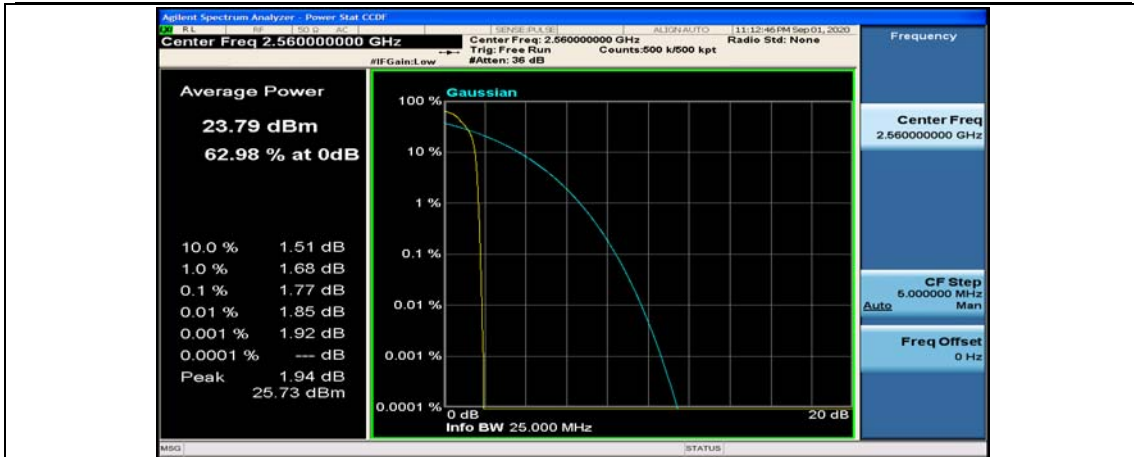

(Channel Bandwidth:20 MHz)_MCH_QPSK_50RB#0

(Channel Bandwidth:20 MHz)_MCH_QPSK_50RB#25

(Channel Bandwidth:20 MHz)_MCH_QPSK_50RB#50

(Channel Bandwidth:20 MHz)_MCH_QPSK_100RB#0

(Channel Bandwidth:20 MHz)_HCH_QPSK_1RB#0

(Channel Bandwidth:20 MHz)_HCH_QPSK_1RB#49

(Channel Bandwidth:20 MHz)_HCH_QPSK_50RB#50

(Channel Bandwidth:20 MHz)_HCH_QPSK_100RB#0

(Channel Bandwidth:20 MHz)_LCH_16QAM_1RB#0

(Channel Bandwidth:20 MHz)_LCH_16QAM_1RB#49