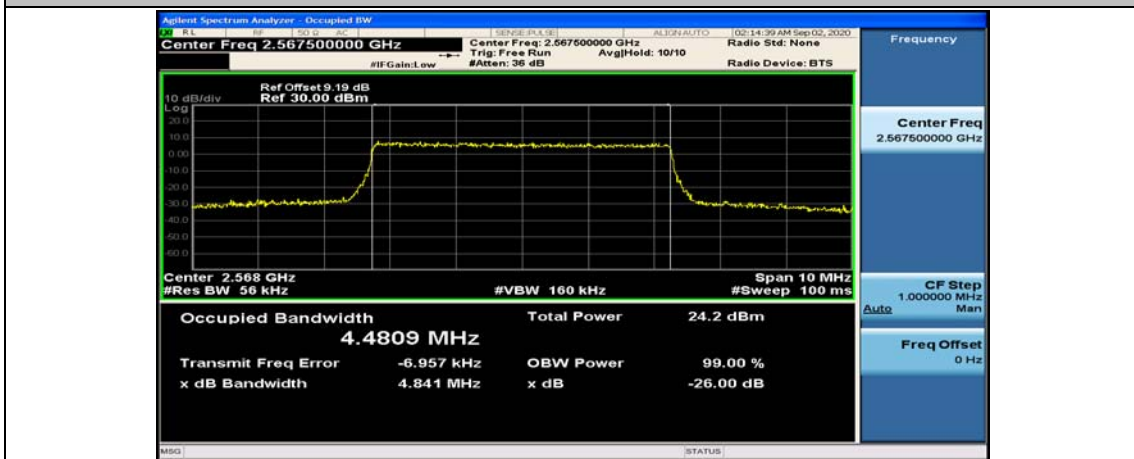

(Channel Bandwidth: 5 MHz)_HCH_16QAM_25RB#0