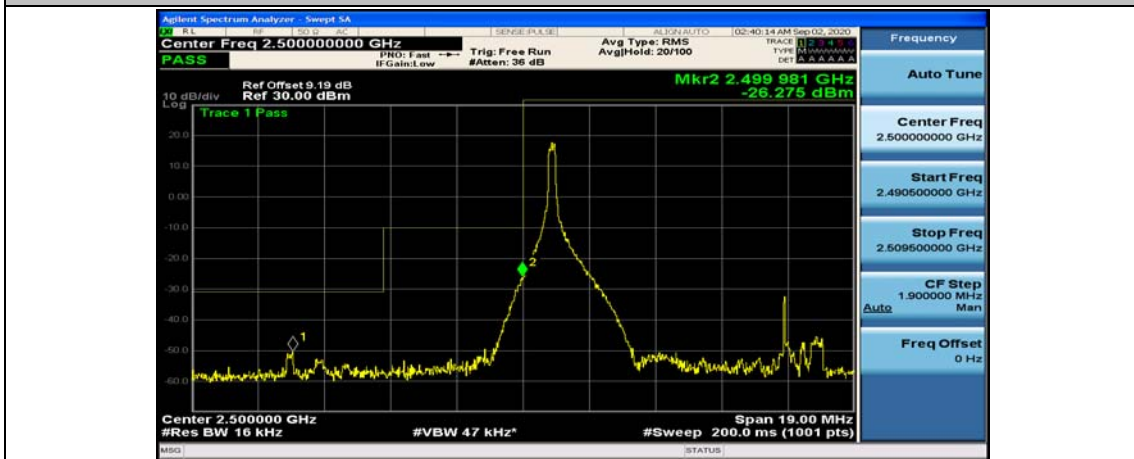

Channel Bandwidth: 10 MHz_HCH_16QAM_1RB#24

Channel Bandwidth: 10 MHz_HCH_16QAM_1RB#49

Channel Bandwidth: 10 MHz_HCH_16QAM_50RB#0

Channel Bandwidth: 15 MHz

(Channel Bandwidth:15 MHz)_LCH_QPSK_1RB#0

(Channel Bandwidth:15 MHz)_LCH_QPSK_1RB#37