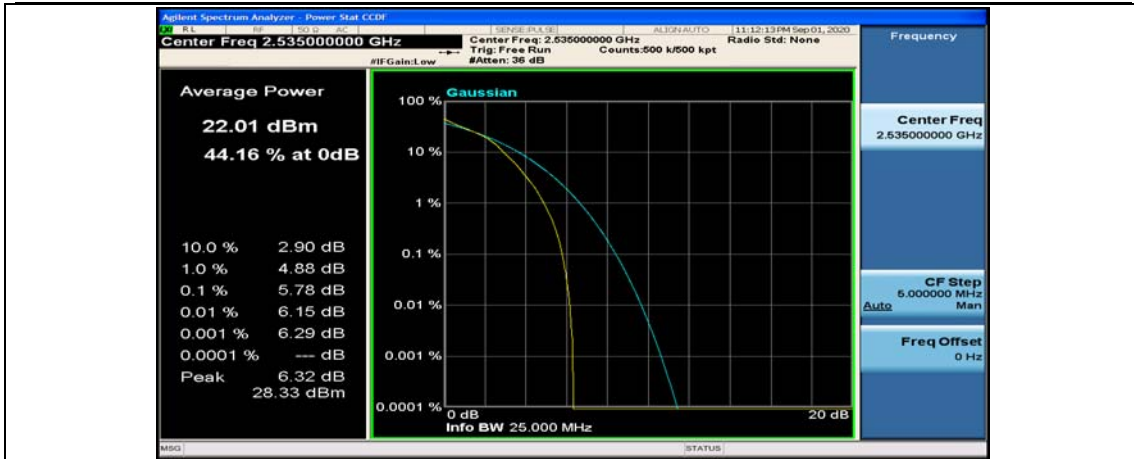

(Channel Bandwidth:20 MHz)_MCH_16QAM_50RB#50