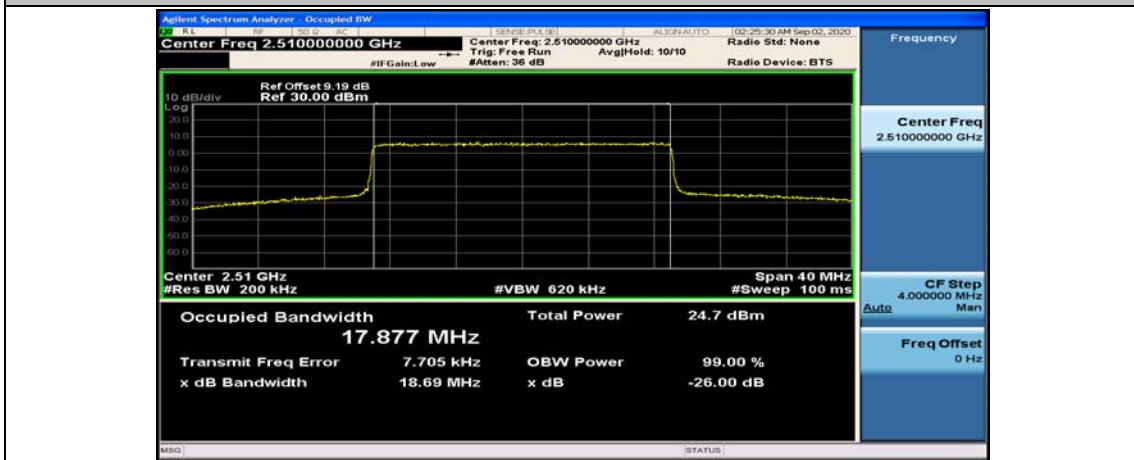

(Channel Bandwidth:15 MHz)_LCH_16QAM_75RB#0

(Channel Bandwidth:15 MHz)_MCH_16QAM_75RB#0

(Channel Bandwidth:15 MHz)_HCH_16QAM_75RB#0

Channel Bandwidth: 20 MHz

(Channel Bandwidth:20 MHz)_LCH_QPSK_100RB#0

(Channel Bandwidth:20 MHz)_MCH_QPSK_100RB#0