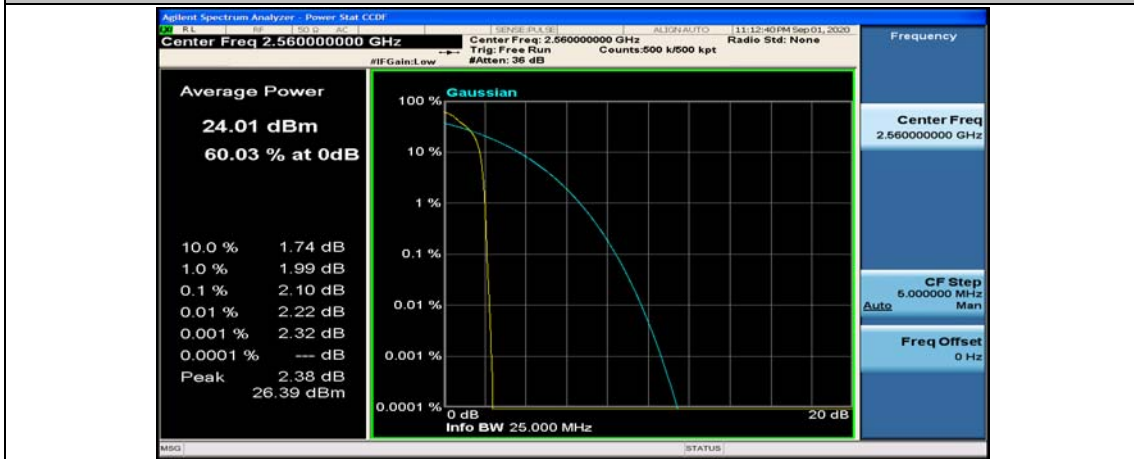

(Channel Bandwidth:20 MHz)_MCH_QPSK_50RB#0

(Channel Bandwidth:20 MHz)_MCH_QPSK_50RB#25

(Channel Bandwidth:20 MHz)_MCH_QPSK_50RB#50

(Channel Bandwidth:20 MHz)_MCH_QPSK_100RB#0

(Channel Bandwidth:20 MHz)_HCH_QPSK_1RB#0

(Channel Bandwidth:20 MHz)_HCH_QPSK_1RB#49

(Channel Bandwidth:20 MHz)_HCH_QPSK_50RB#50

(Channel Bandwidth:20 MHz)_HCH_QPSK_100RB#0

(Channel Bandwidth:20 MHz)_LCH_16QAM_1RB#0

(Channel Bandwidth:20 MHz)_LCH_16QAM_1RB#49