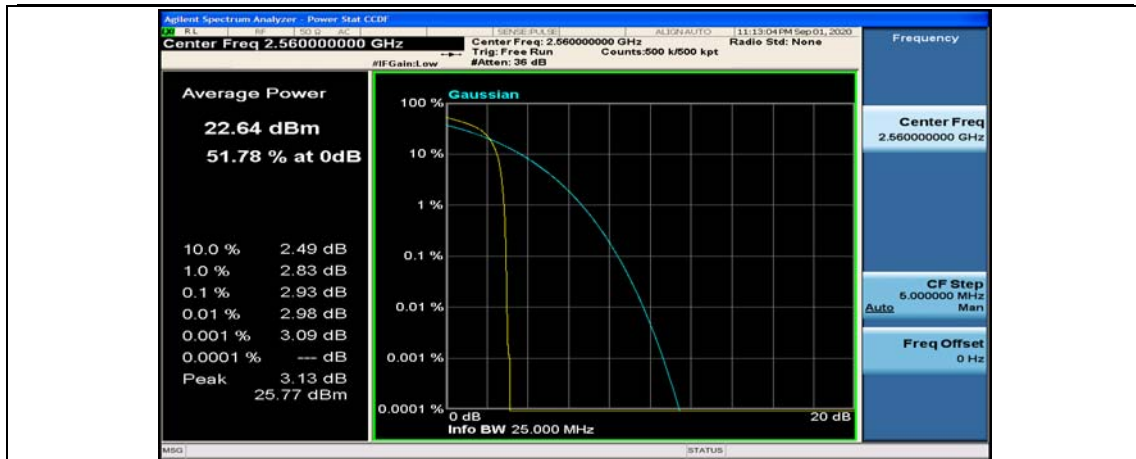

(Channel Bandwidth:20 MHz)_MCH_16QAM_50RB#50

(Channel Bandwidth:20 MHz)_MCH_16QAM_100RB#0

(Channel Bandwidth:20 MHz)_HCH_16QAM_1RB#0

(Channel Bandwidth:20 MHz)_HCH_16QAM_1RB#49

(Channel Bandwidth:20 MHz)_HCH_16QAM_1RB#99