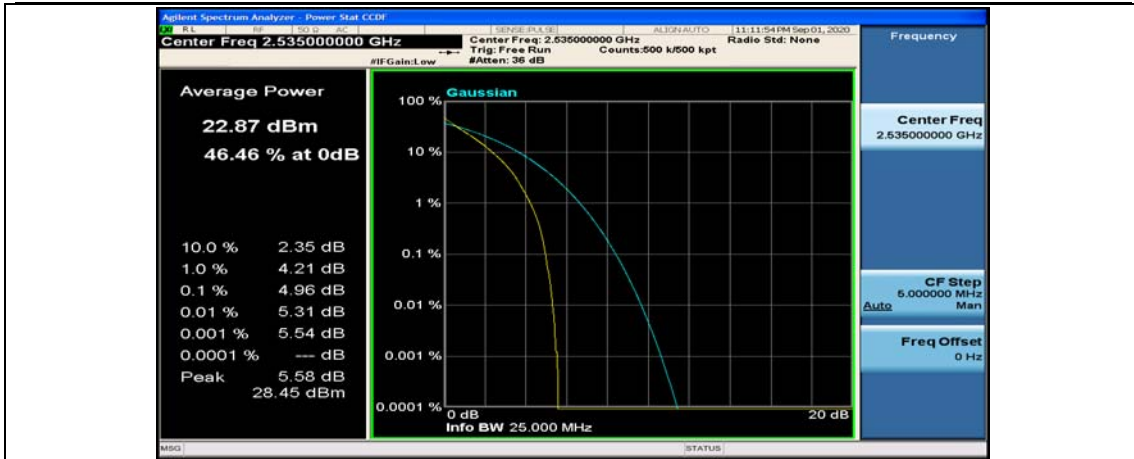

(Channel Bandwidth:20 MHz)_MCH_QPSK_50RB#0

(Channel Bandwidth:20 MHz)_MCH_QPSK_50RB#25

(Channel Bandwidth:20 MHz)_MCH_QPSK_50RB#50

(Channel Bandwidth:20 MHz)_MCH_QPSK_100RB#0

(Channel Bandwidth:20 MHz)_HCH_QPSK_1RB#0

(Channel Bandwidth:20 MHz)_HCH_QPSK_1RB#49

(Channel Bandwidth:20 MHz)_HCH_QPSK_50RB#50

(Channel Bandwidth:20 MHz)_HCH_QPSK_100RB#0

(Channel Bandwidth:20 MHz)_LCH_16QAM_1RB#0

(Channel Bandwidth:20 MHz)_LCH_16QAM_1RB#49