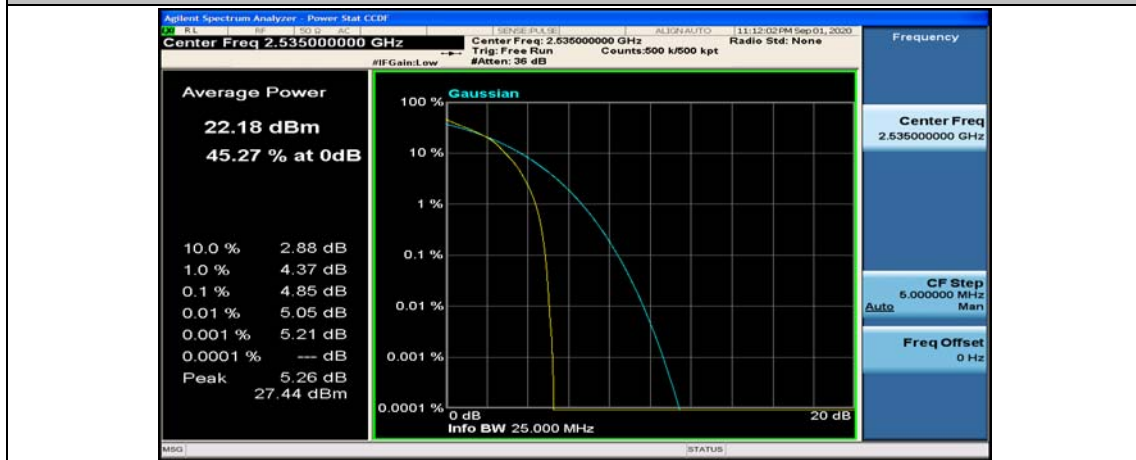

(Channel Bandwidth:20 MHz)_LCH_16QAM_1RB#99

(Channel Bandwidth:20 MHz)_LCH_16QAM_50RB#0

(Channel Bandwidth:20 MHz)_LCH_16QAM_50RB#25

(Channel Bandwidth:20 MHz)_LCH_16QAM_50RB#50

(Channel Bandwidth:20 MHz)_LCH_16QAM_100RB#0

(Channel Bandwidth:20 MHz)_MCH_16QAM_1RB#0

(Channel Bandwidth:20 MHz)_MCH_16QAM_1RB#49

(Channel Bandwidth:20 MHz)_MCH_16QAM_1RB#99

(Channel Bandwidth:20 MHz)_MCH_16QAM_50RB#0

(Channel Bandwidth:20 MHz)_MCH_16QAM_50RB#25