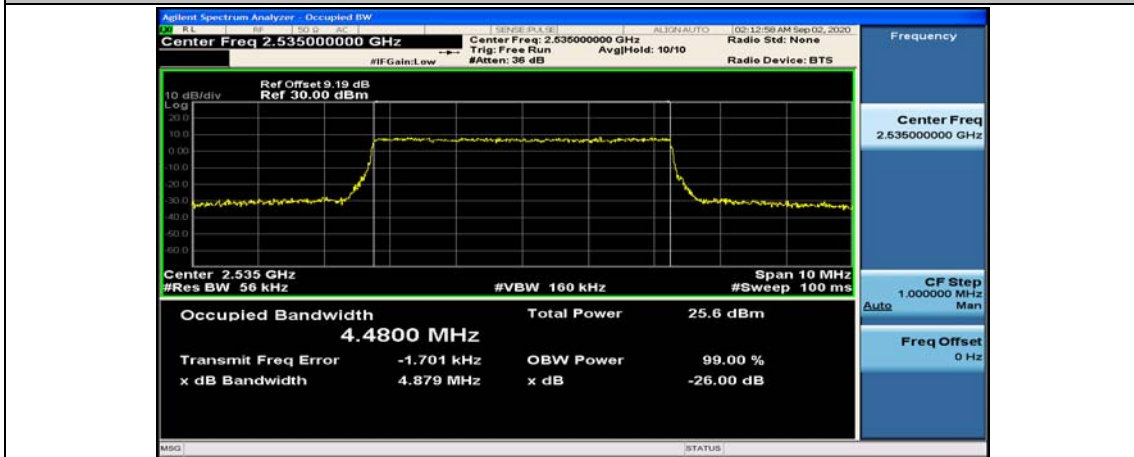

(Channel Bandwidth: 5 MHz)_MCH_QPSK_25RB#0