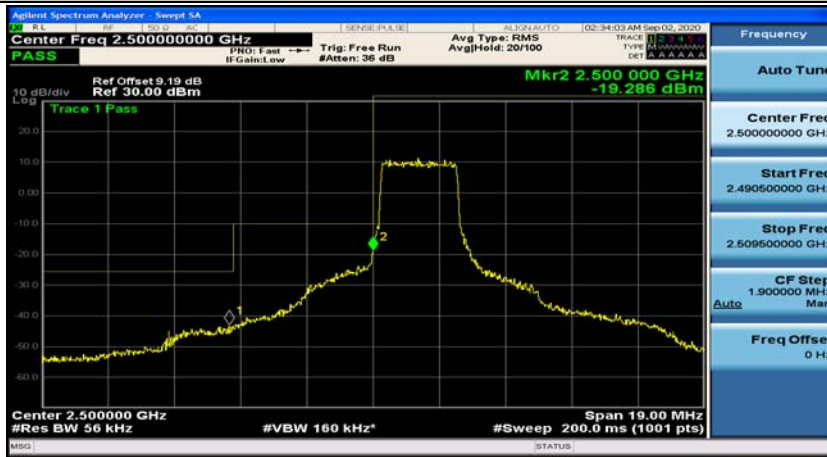

(Channel Bandwidth: 5 MHz)_LCH_QPSK_12RB#0