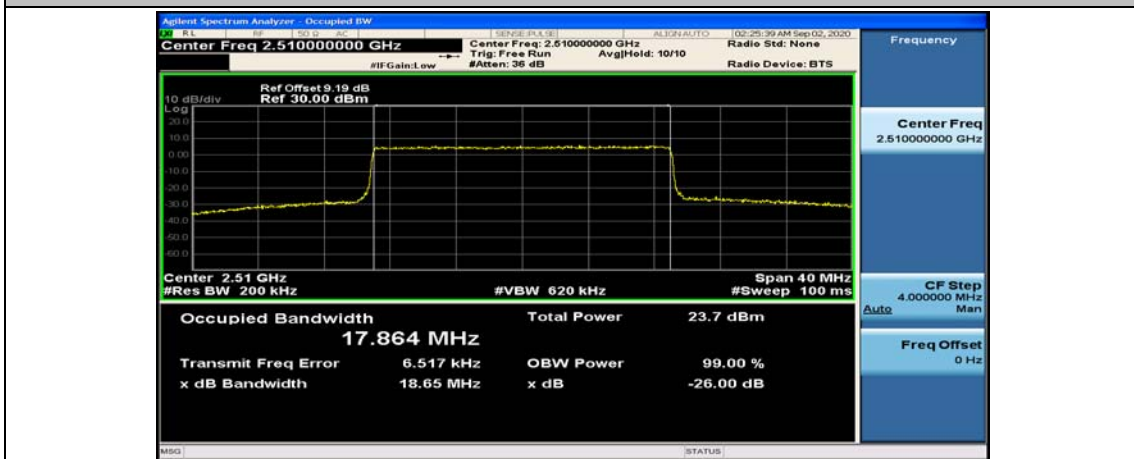

(Channel Bandwidth:20 MHz)_LCH_16QAM_100RB#0