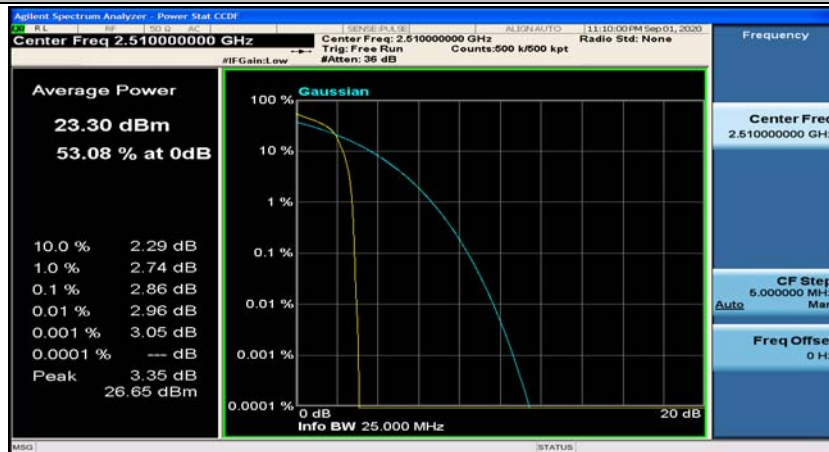

(Channel Bandwidth:20 MHz)_LCH_16QAM_1RB#99