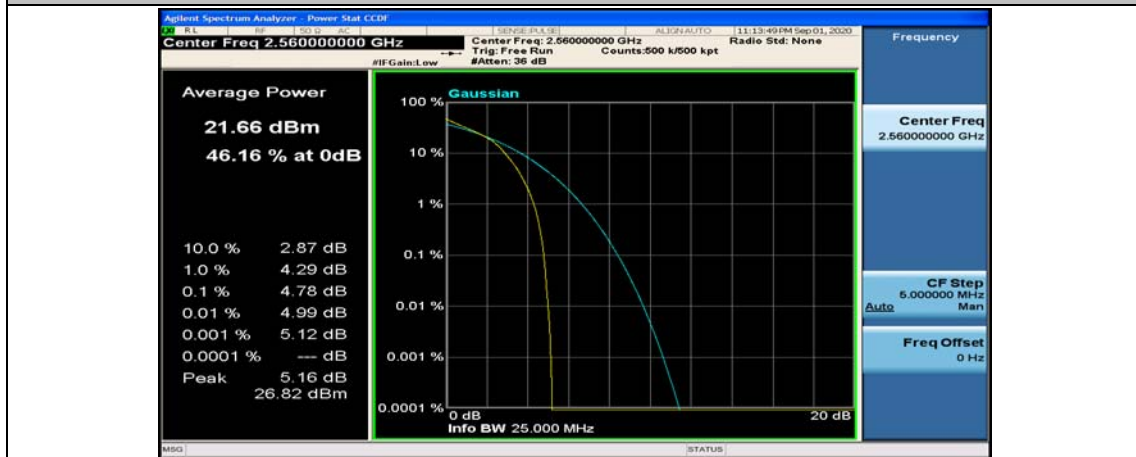

(Channel Bandwidth:20 MHz)_MCH_16QAM_50RB#50

(Channel Bandwidth:20 MHz)_MCH_16QAM_100RB#0

(Channel Bandwidth:20 MHz)_HCH_16QAM_1RB#0

(Channel Bandwidth:20 MHz)_HCH_16QAM_1RB#49

(Channel Bandwidth:20 MHz)_HCH_16QAM_1RB#99

(Channel Bandwidth:20 MHz)_HCH_16QAM_50RB#0

(Channel Bandwidth:20 MHz)_HCH_16QAM_50RB#25

(Channel Bandwidth:20 MHz)_HCH_16QAM_50RB#50

(Channel Bandwidth:20 MHz)_HCH_16QAM_100RB#0

Appendix C: 26dB Bandwidth and Occupied Bandwidth