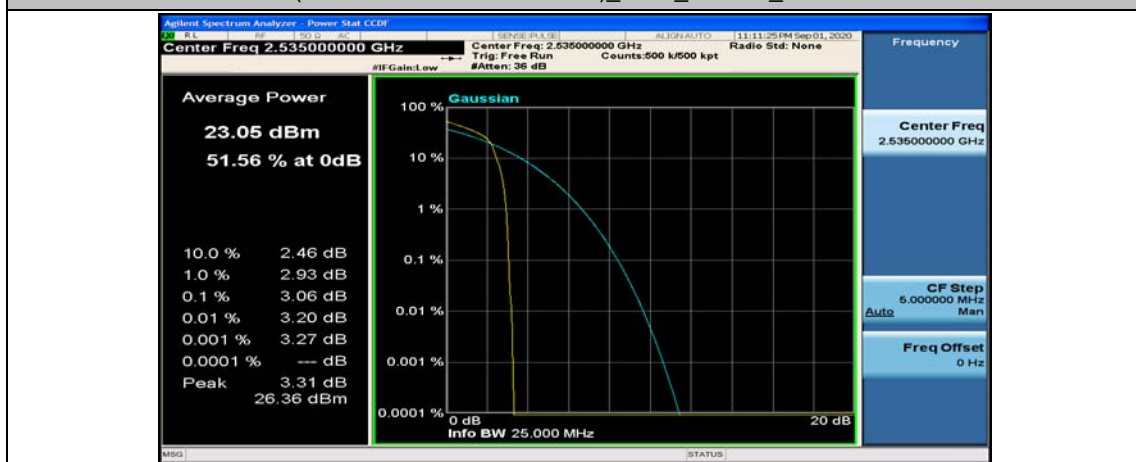

(Channel Bandwidth:20 MHz)_MCH_16QAM_1RB#0