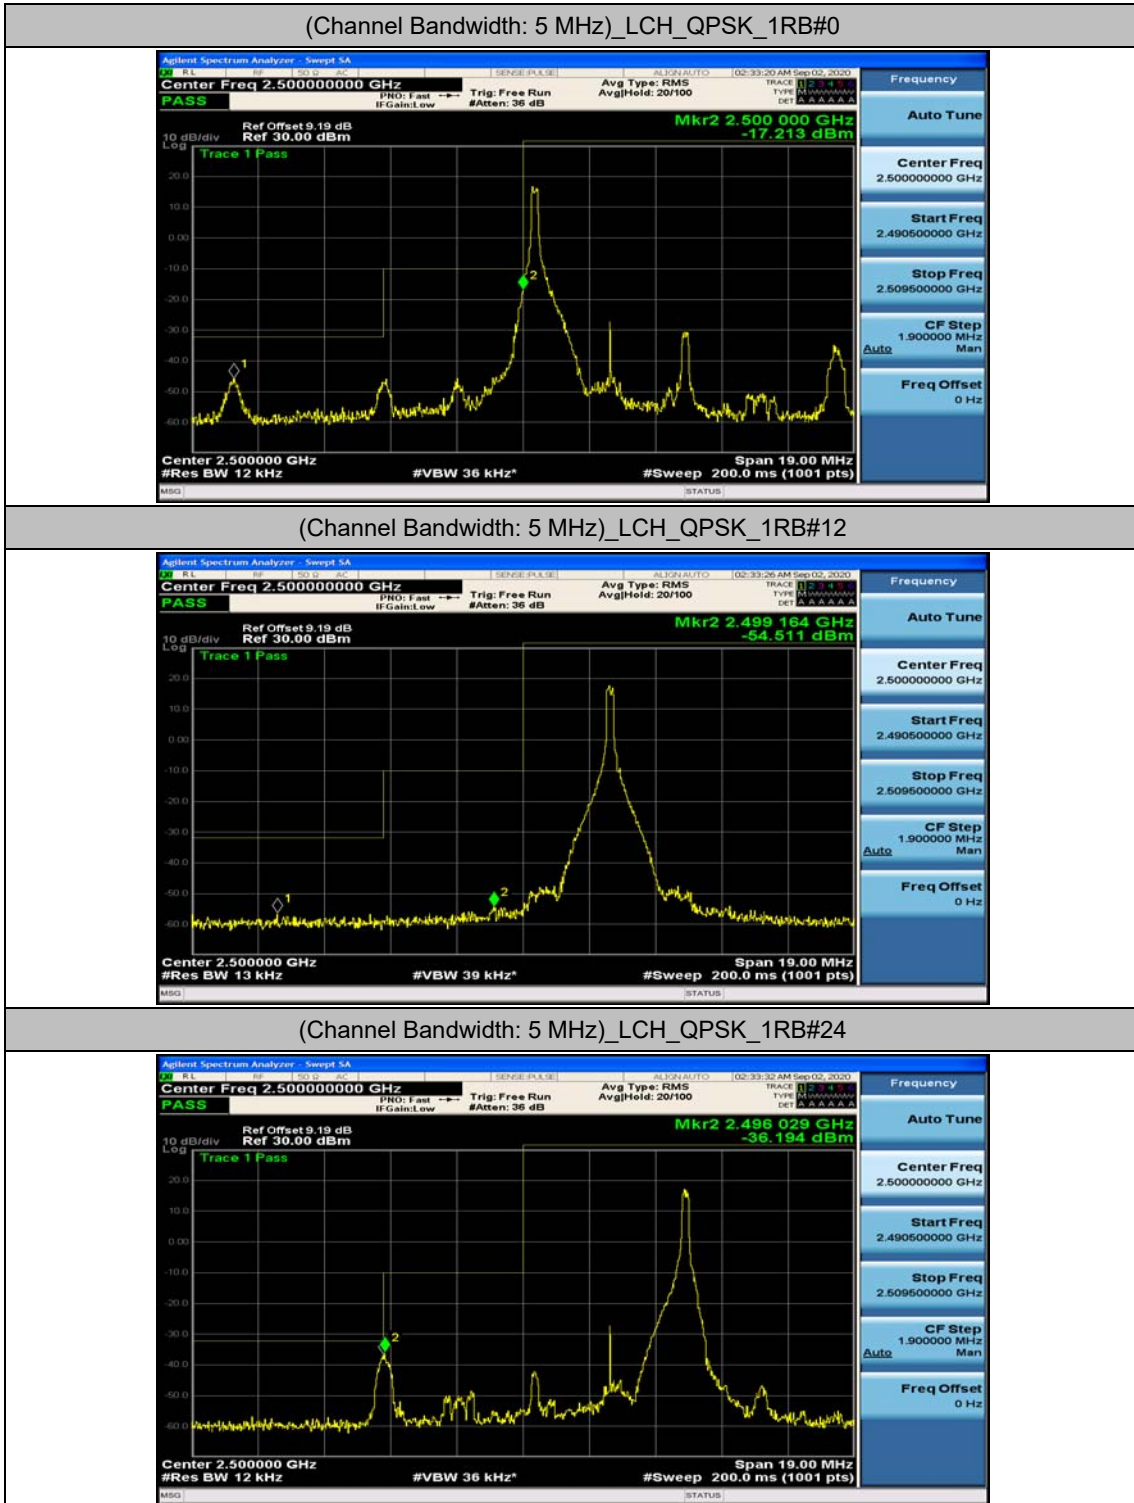

Appendix D: Band Edge

Test Graphs

Channel Bandwidth: 5 MHz