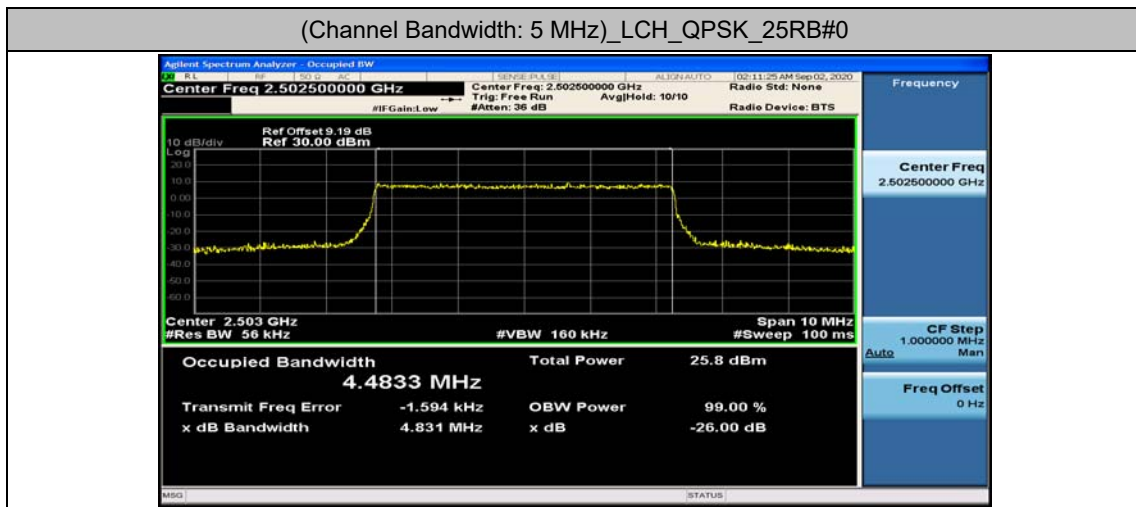

HCH	75	0	13.440	18.97	PASS

Channel Bandwidth: 20 MHz

Channel Bandwidth: 20 MHz						
Modulation	Channel	RB Configuration		Occupied Bandwidth (MHz)	26dB Bandwidth (MHz)	Verdict
		Size	Offset			
QPSK	LCH	100	0	17.877	18.69	PASS
	MCH	100	0	17.863	18.69	PASS
	HCH	100	0	17.866	18.77	PASS
16QAM	LCH	100	0	17.864	18.65	PASS
	MCH	100	0	17.838	18.60	PASS
	HCH	100	0	17.841	18.71	PASS

Test Graphs

Channel Bandwidth: 5 MHz