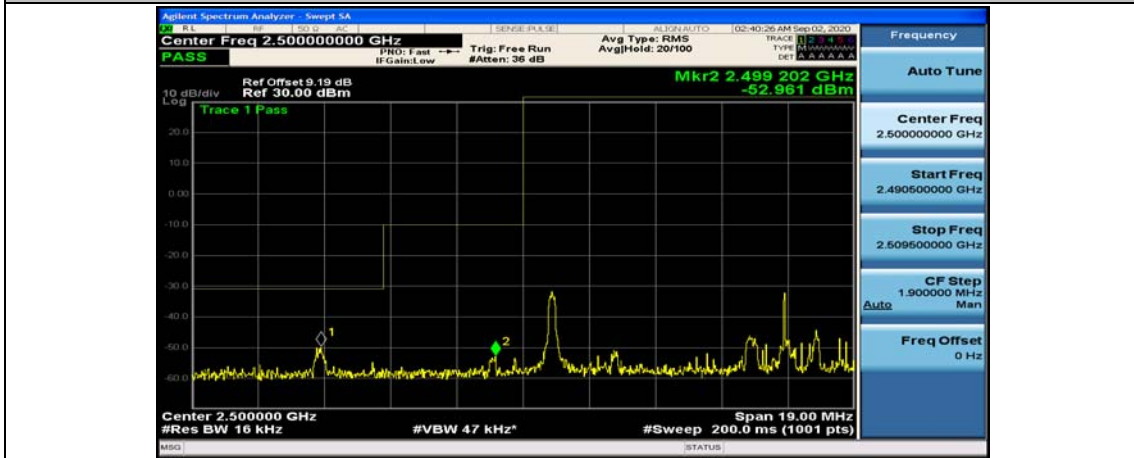

(Channel Bandwidth:15 MHz)_LCH_QPSK_1RB#74