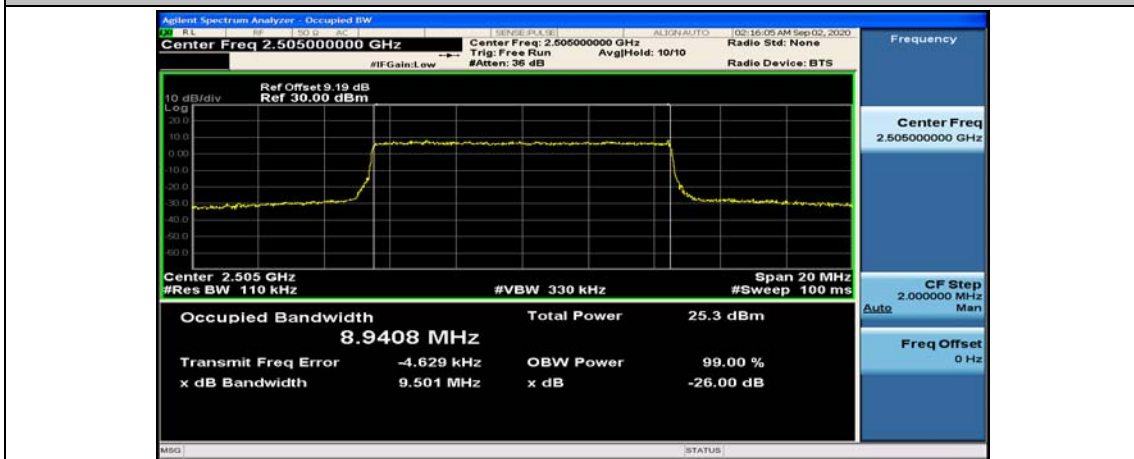

Channel Bandwidth: 10 MHz

Channel Bandwidth: 10 MHz_LCH_QPSK_50RB#0