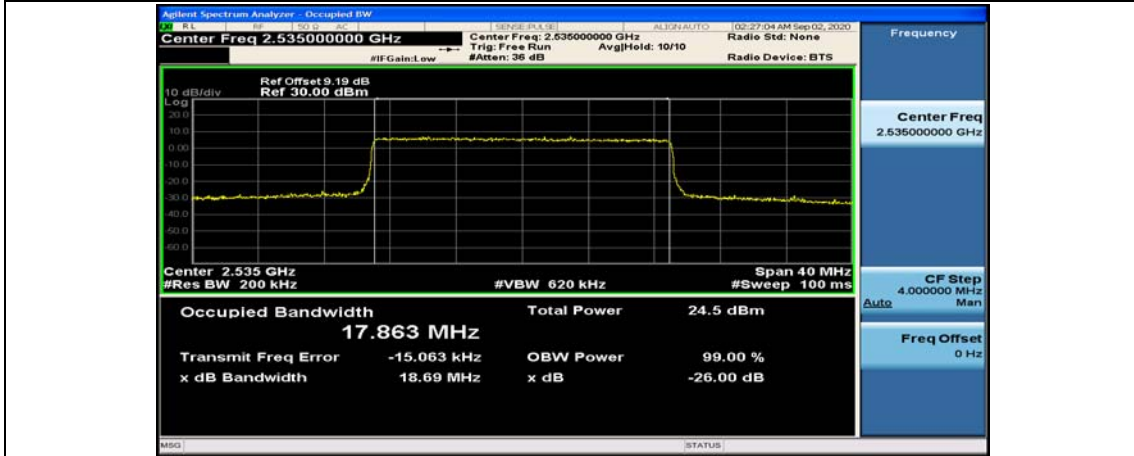

(Channel Bandwidth:15 MHz)_LCH_16QAM_75RB#0

(Channel Bandwidth:15 MHz)_MCH_16QAM_75RB#0

(Channel Bandwidth:15 MHz)_HCH_16QAM_75RB#0

Channel Bandwidth: 20 MHz

(Channel Bandwidth:20 MHz)_LCH_QPSK_100RB#0

(Channel Bandwidth:20 MHz)_MCH_QPSK_100RB#0