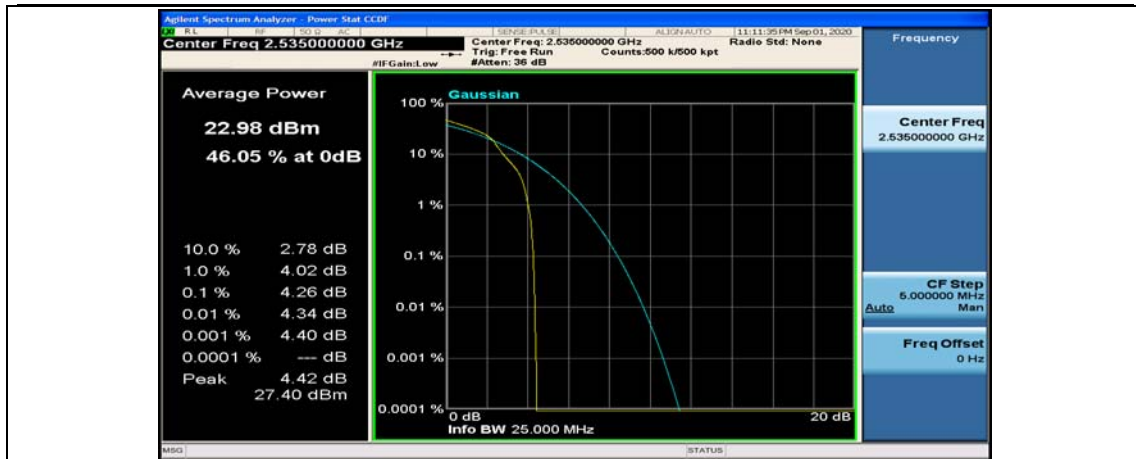

(Channel Bandwidth:20 MHz)_MCH_16QAM_1RB#99