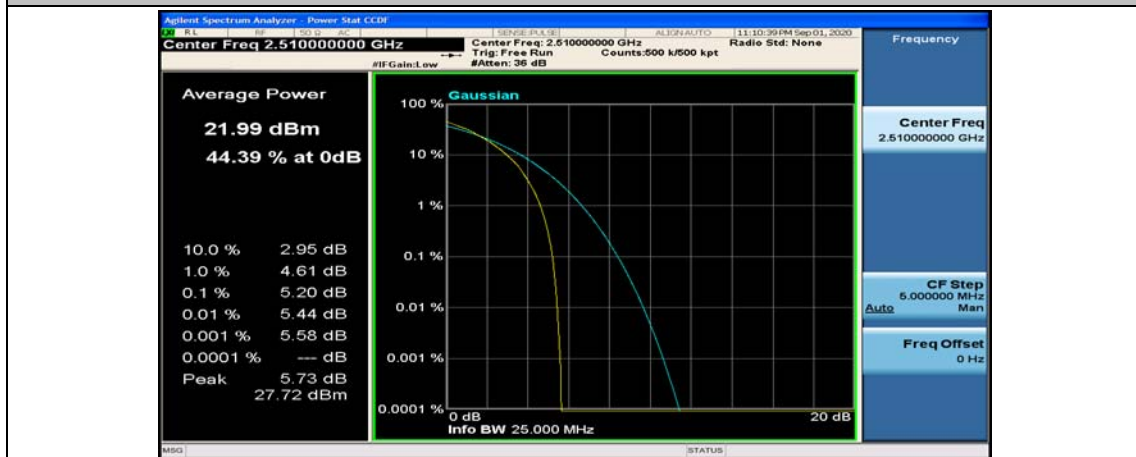

(Channel Bandwidth:20 MHz)_LCH_16QAM_1RB#99

(Channel Bandwidth:20 MHz)_LCH_16QAM_50RB#0

(Channel Bandwidth:20 MHz)_LCH_16QAM_50RB#25

(Channel Bandwidth:20 MHz)_LCH_16QAM_50RB#50

(Channel Bandwidth:20 MHz)_LCH_16QAM_100RB#0

(Channel Bandwidth:20 MHz)_MCH_16QAM_1RB#0

(Channel Bandwidth:20 MHz)_MCH_16QAM_1RB#49

(Channel Bandwidth:20 MHz)_MCH_16QAM_1RB#99

(Channel Bandwidth:20 MHz)_MCH_16QAM_50RB#0

(Channel Bandwidth:20 MHz)_MCH_16QAM_50RB#25