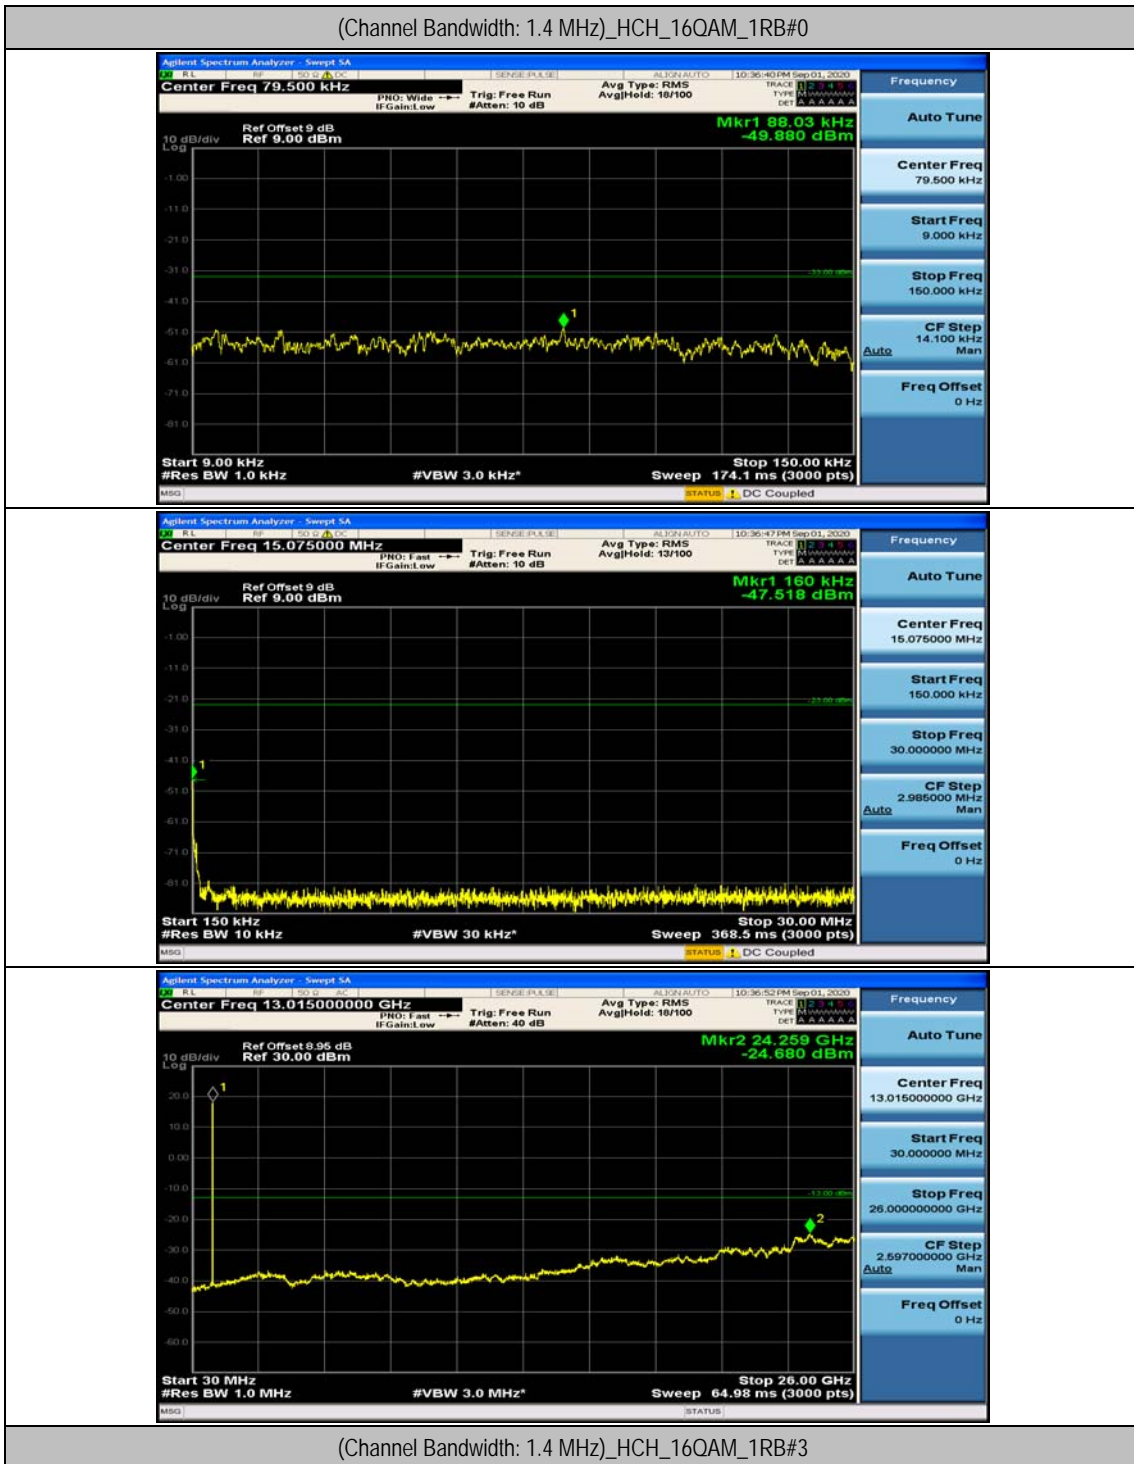

(Channel Bandwidth: 1.4 MHz)_HCH_16QAM_1RB#0

(Channel Bandwidth: 1.4 MHz)_HCH_16QAM_1RB#3