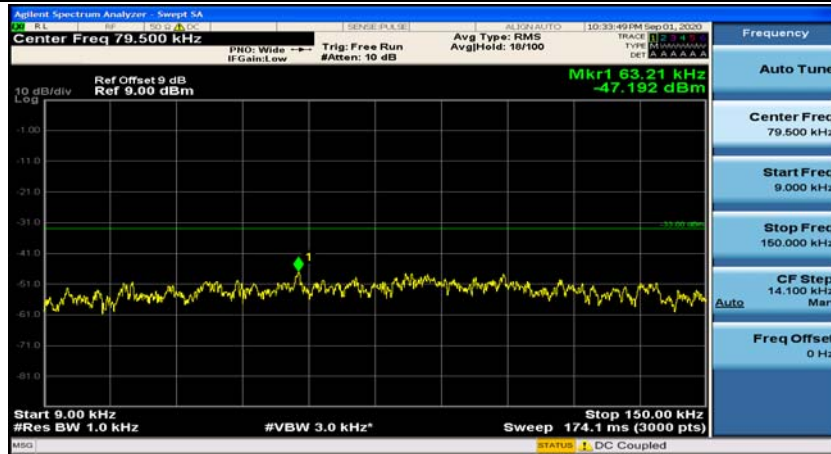

Channel Bandwidth: 10 MHz_HCH_16QAM_50RB#0

Appendix E: Conducted Spurious Emission

Test Graphs

Channel Bandwidth: 1.4 MHz

(Channel Bandwidth: 1.4 MHz)_MCH_QPSK_1RB#0

(Channel Bandwidth: 1.4 MHz)_MCH_QPSK_1RB#3