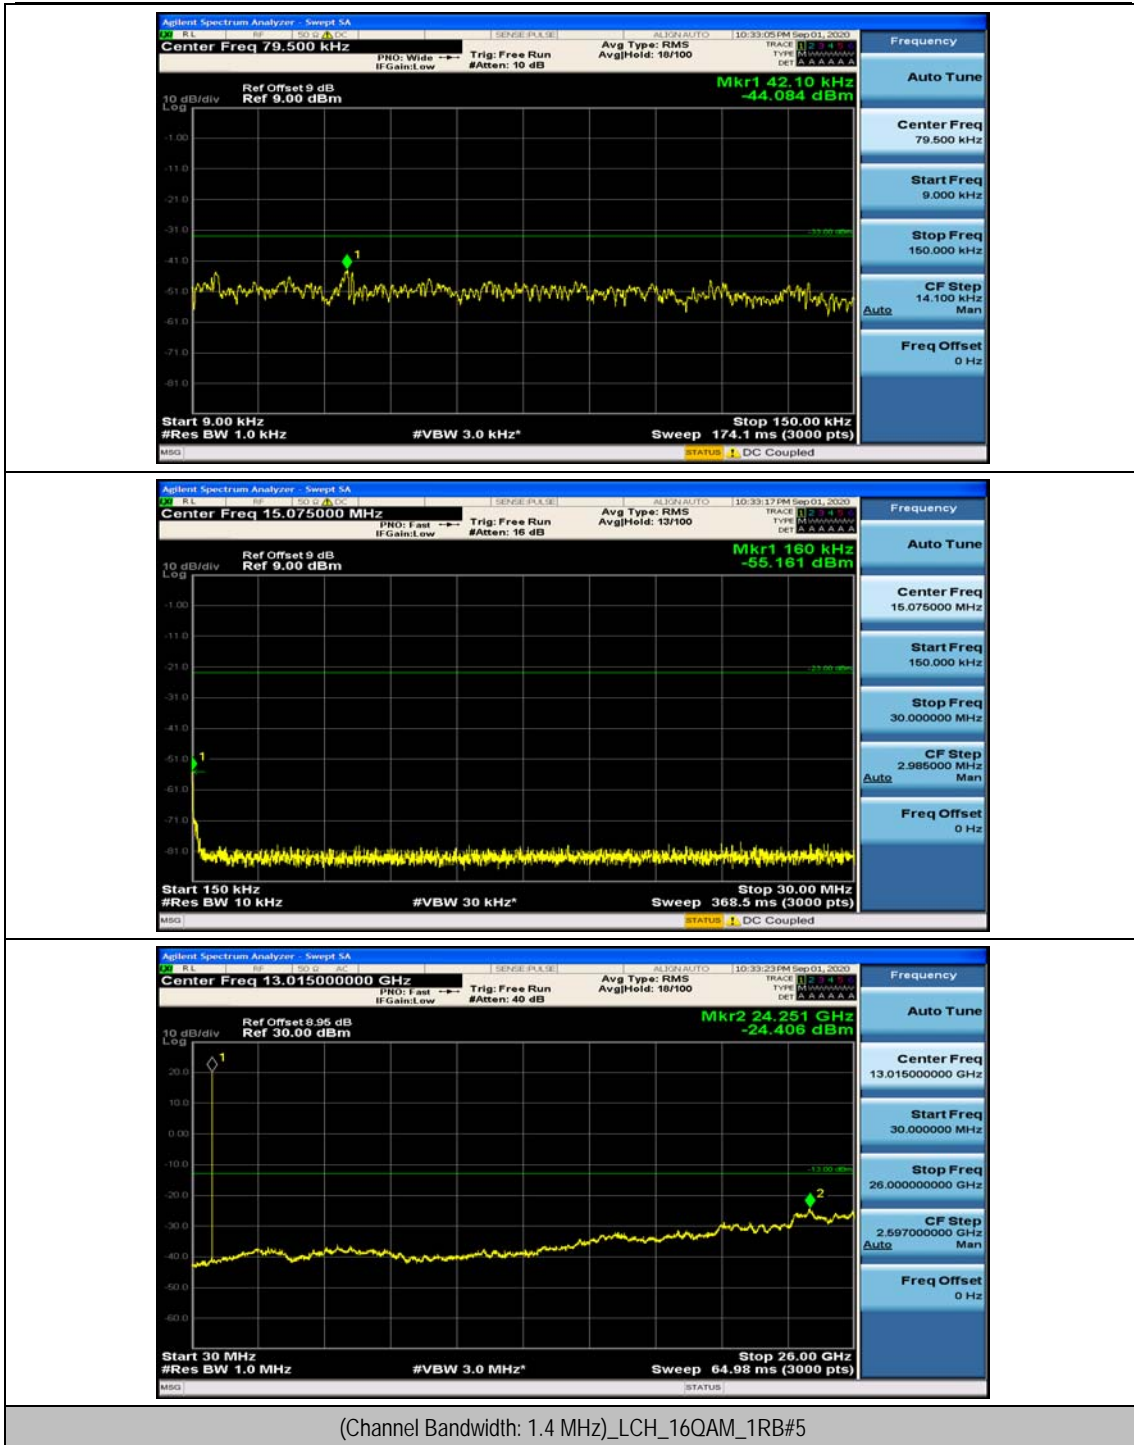

Channel Bandwidth: 10 MHz_HCH_16QAM_50RB#0

Appendix E: Conducted Spurious Emission

Test Graphs

Channel Bandwidth: 1.4 MHz

(Channel Bandwidth: 1.4 MHz)_MCH_QPSK_1RB#0

(Channel Bandwidth: 1.4 MHz)_MCH_QPSK_1RB#3

(Channel Bandwidth: 1.4 MHz)_HCH_QPSK_1RB#0

(Channel Bandwidth: 1.4 MHz)_HCH_QPSK_1RB#3

(Channel Bandwidth: 1.4 MHz)_LCH_16QAM_1RB#0

(Channel Bandwidth: 1.4 MHz)_LCH_16QAM_1RB#3

(Channel Bandwidth: 1.4 MHz)_MCH_16QAM_1RB#0