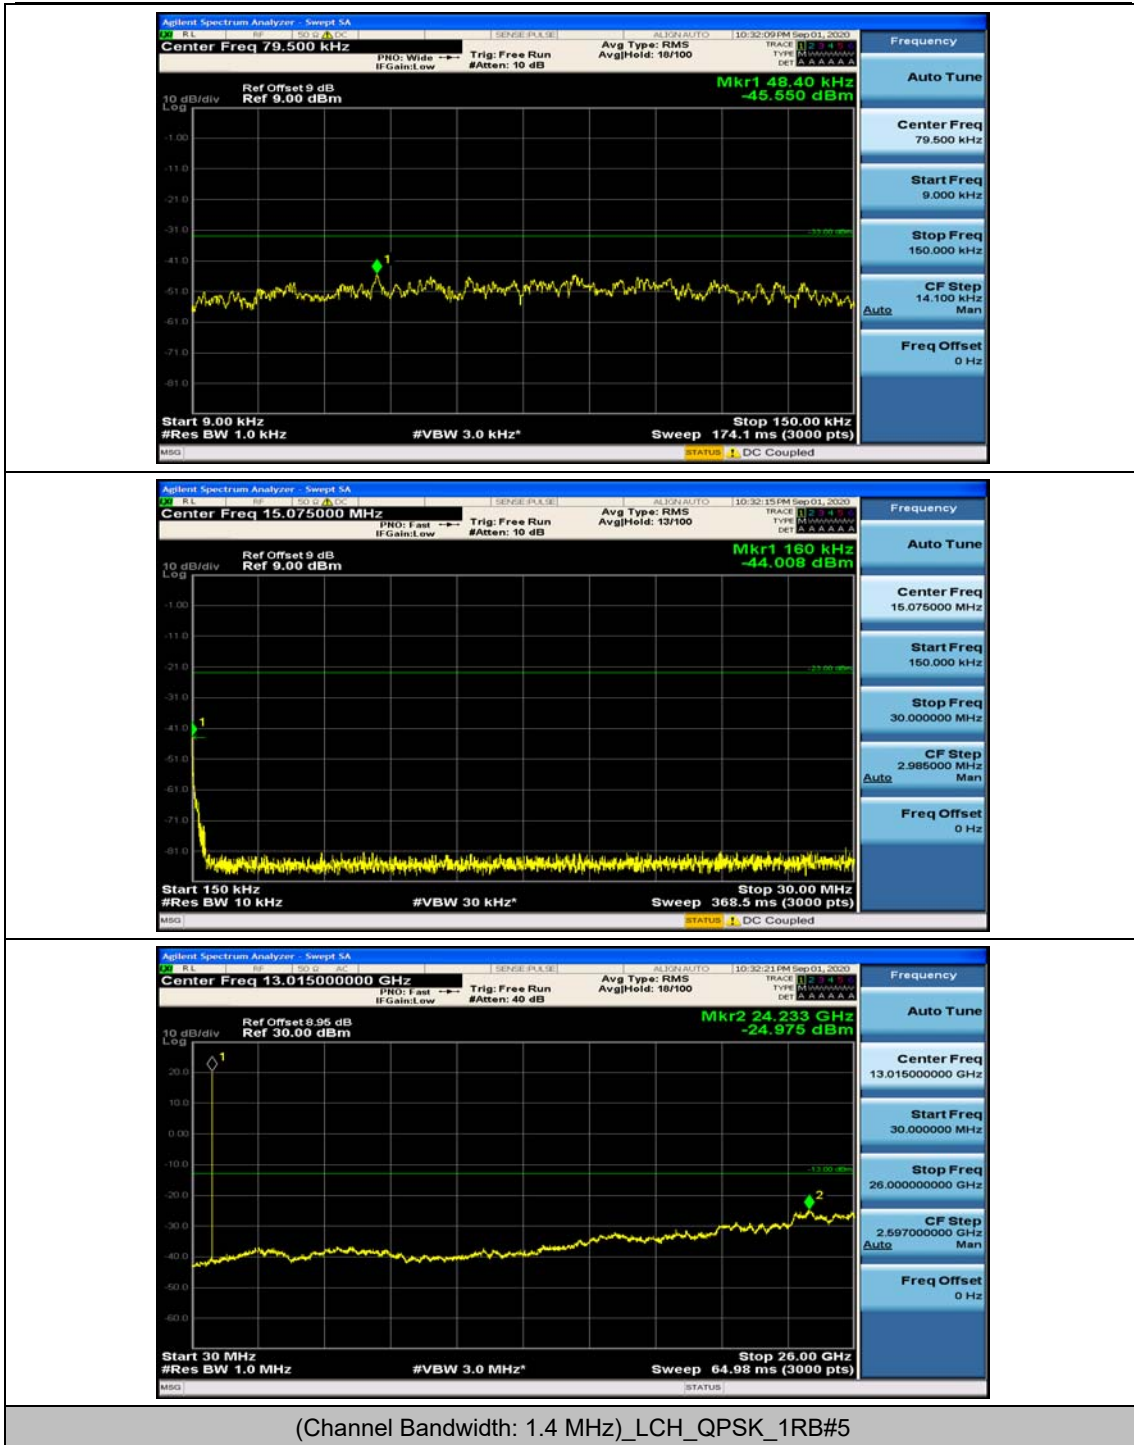

Channel Bandwidth: 10 MHz_HCH_16QAM_50RB#0

Appendix E: Conducted Spurious Emission

Test Graphs

Channel Bandwidth: 1.4 MHz

(Channel Bandwidth: 1.4 MHz)_MCH_QPSK_1RB#0

(Channel Bandwidth: 1.4 MHz)_MCH_QPSK_1RB#3