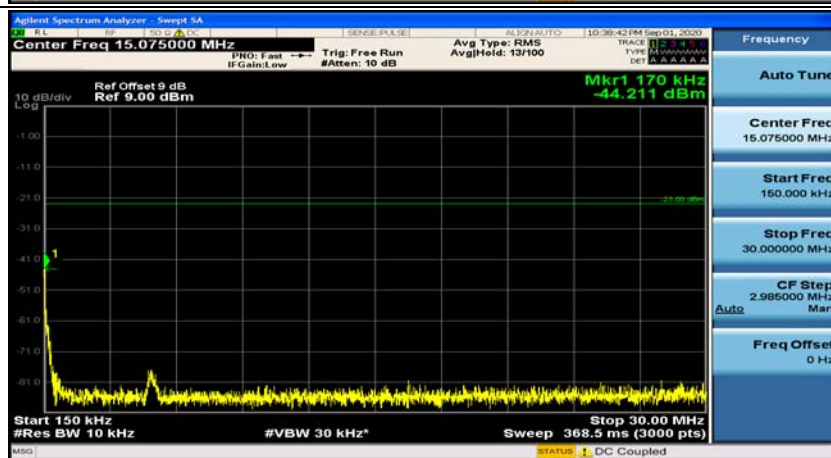

(Channel Bandwidth: 3 MHz)_LCH_16QAM_1RB#0