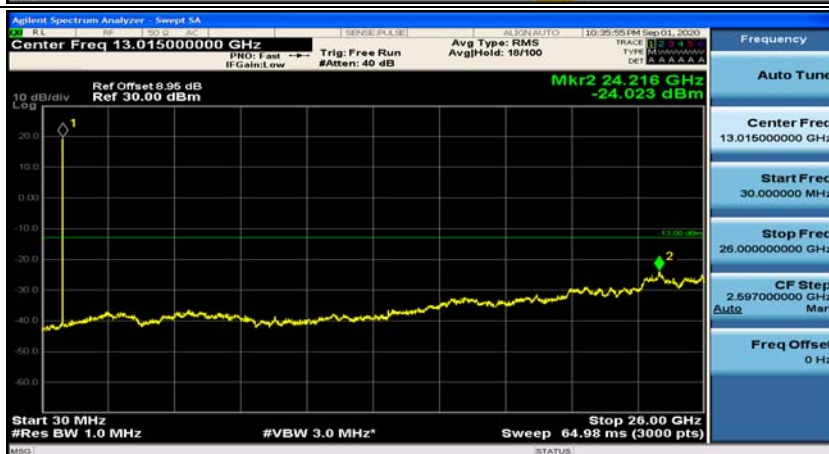

(Channel Bandwidth: 1.4 MHz)_HCH_QPSK_1RB#0