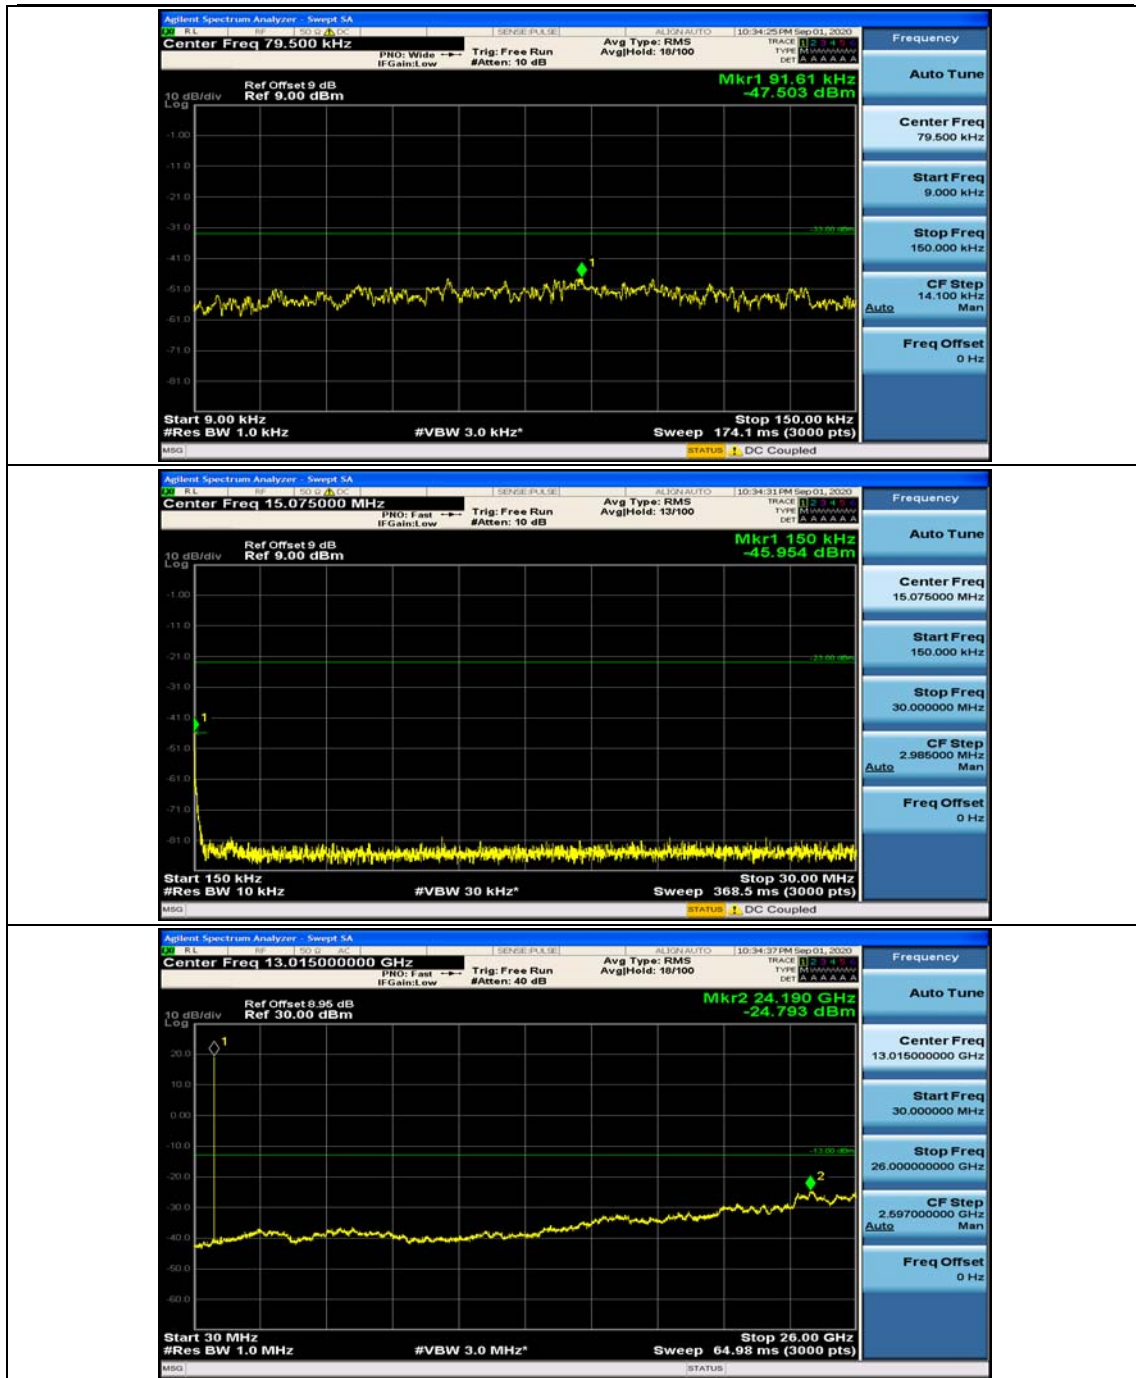

Channel Bandwidth: 10 MHz_HCH_16QAM_50RB#0

Appendix E: Conducted Spurious Emission

Test Graphs

Channel Bandwidth: 1.4 MHz

(Channel Bandwidth: 1.4 MHz)_MCH_QPSK_1RB#0

(Channel Bandwidth: 1.4 MHz)_MCH_QPSK_1RB#3