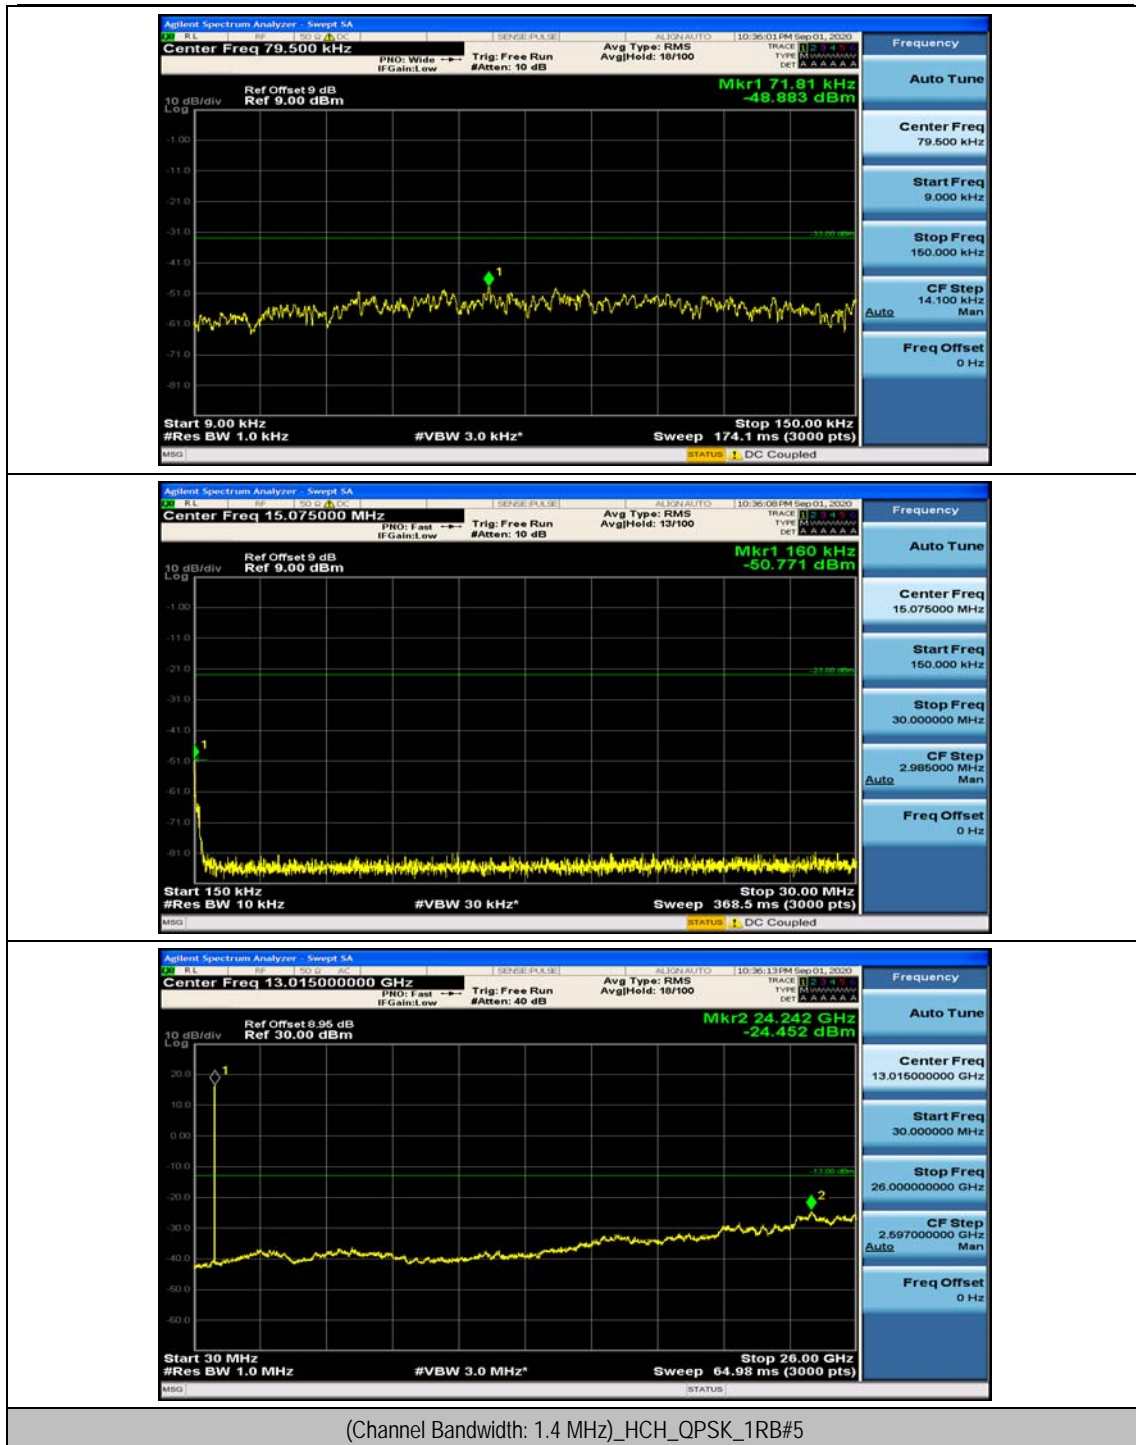

(Channel Bandwidth: 1.4 MHz)_HCH_QPSK_1RB#3