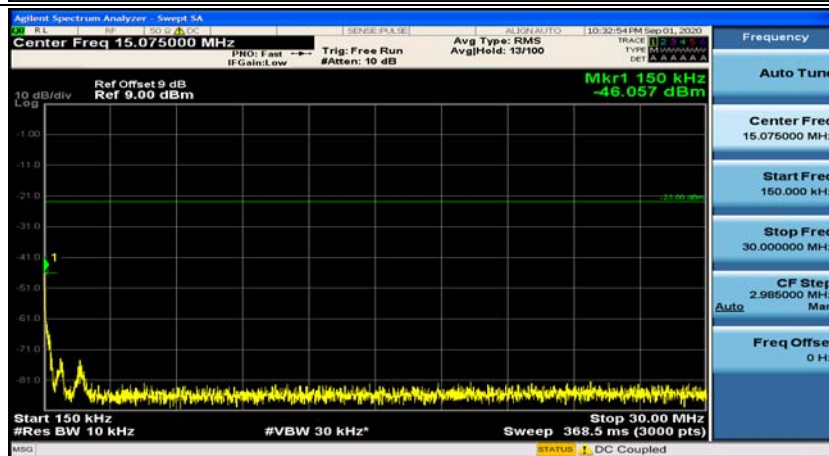

(Channel Bandwidth: 1.4 MHz)_HCH_QPSK_1RB#0

(Channel Bandwidth: 1.4 MHz)_HCH_QPSK_1RB#3

(Channel Bandwidth: 1.4 MHz)_LCH_16QAM_1RB#0

(Channel Bandwidth: 1.4 MHz)_LCH_16QAM_1RB#3

(Channel Bandwidth: 1.4 MHz)_MCH_16QAM_1RB#0