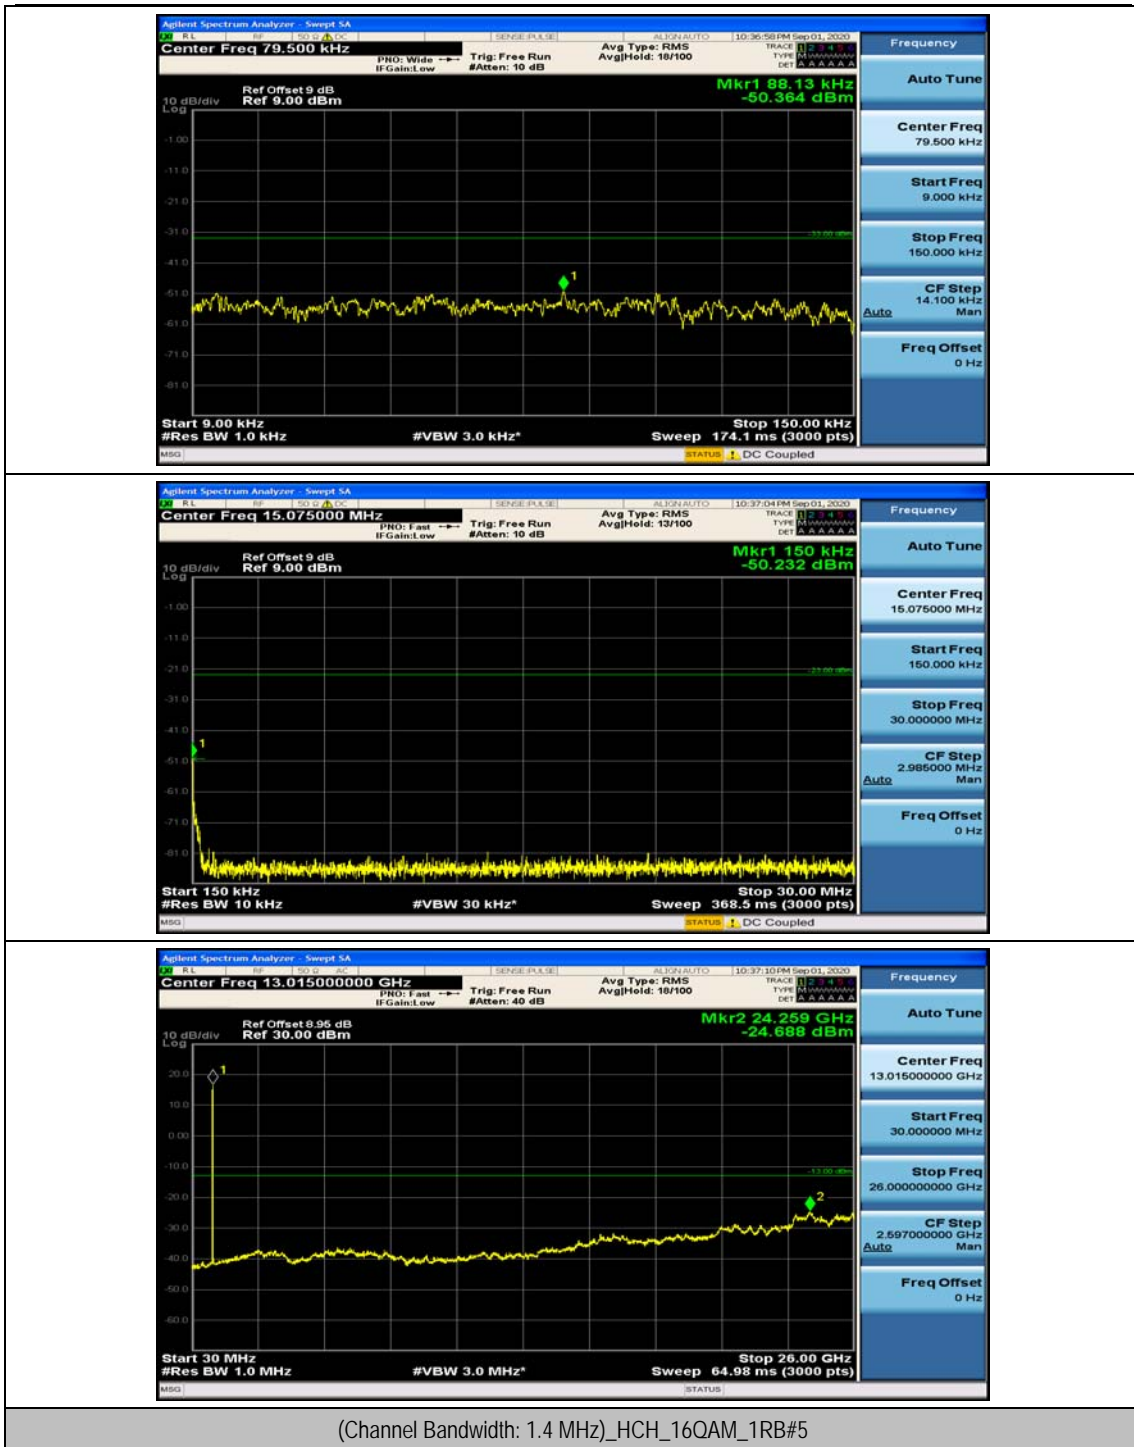

(Channel Bandwidth: 1.4 MHz)_MCH_16QAM_1RB#3

(Channel Bandwidth: 1.4 MHz)_HCH_16QAM_1RB#0

(Channel Bandwidth: 1.4 MHz)_HCH_16QAM_1RB#3

Channel Bandwidth: 3 MHz

(Channel Bandwidth: 3 MHz)_HCH_QPSK_1RB#0

(Channel Bandwidth: 3 MHz)_HCH_QPSK_1RB#7