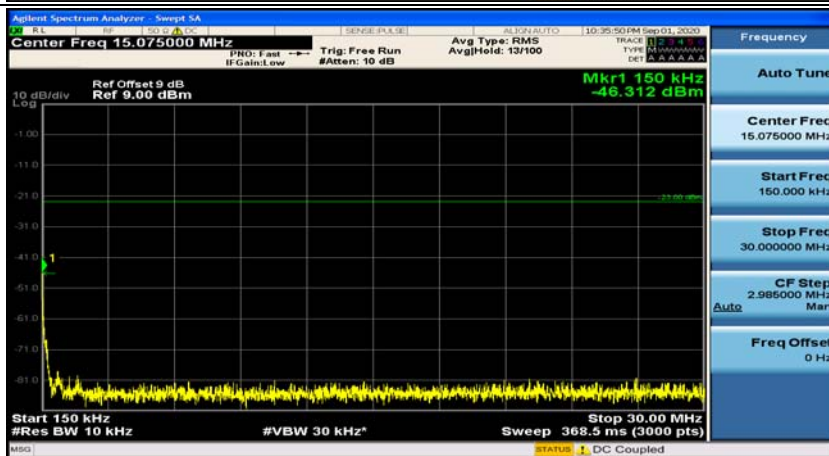

(Channel Bandwidth: 1.4 MHz)_HCH_QPSK_1RB#0