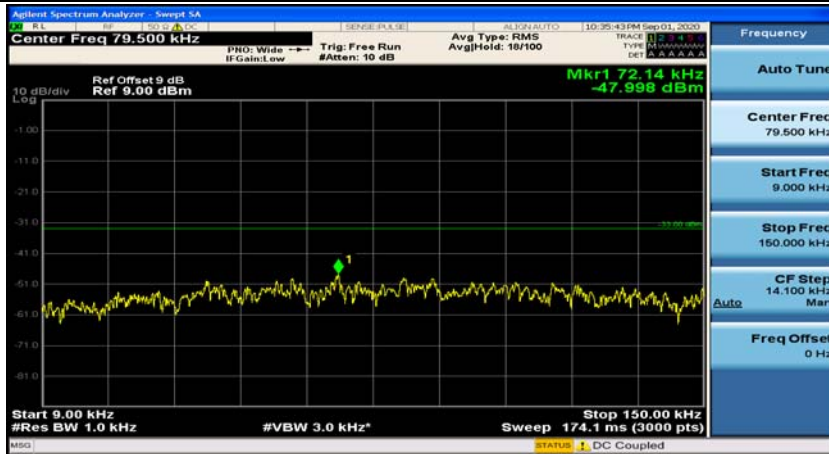

(Channel Bandwidth: 1.4 MHz)_HCH_QPSK_1RB#0