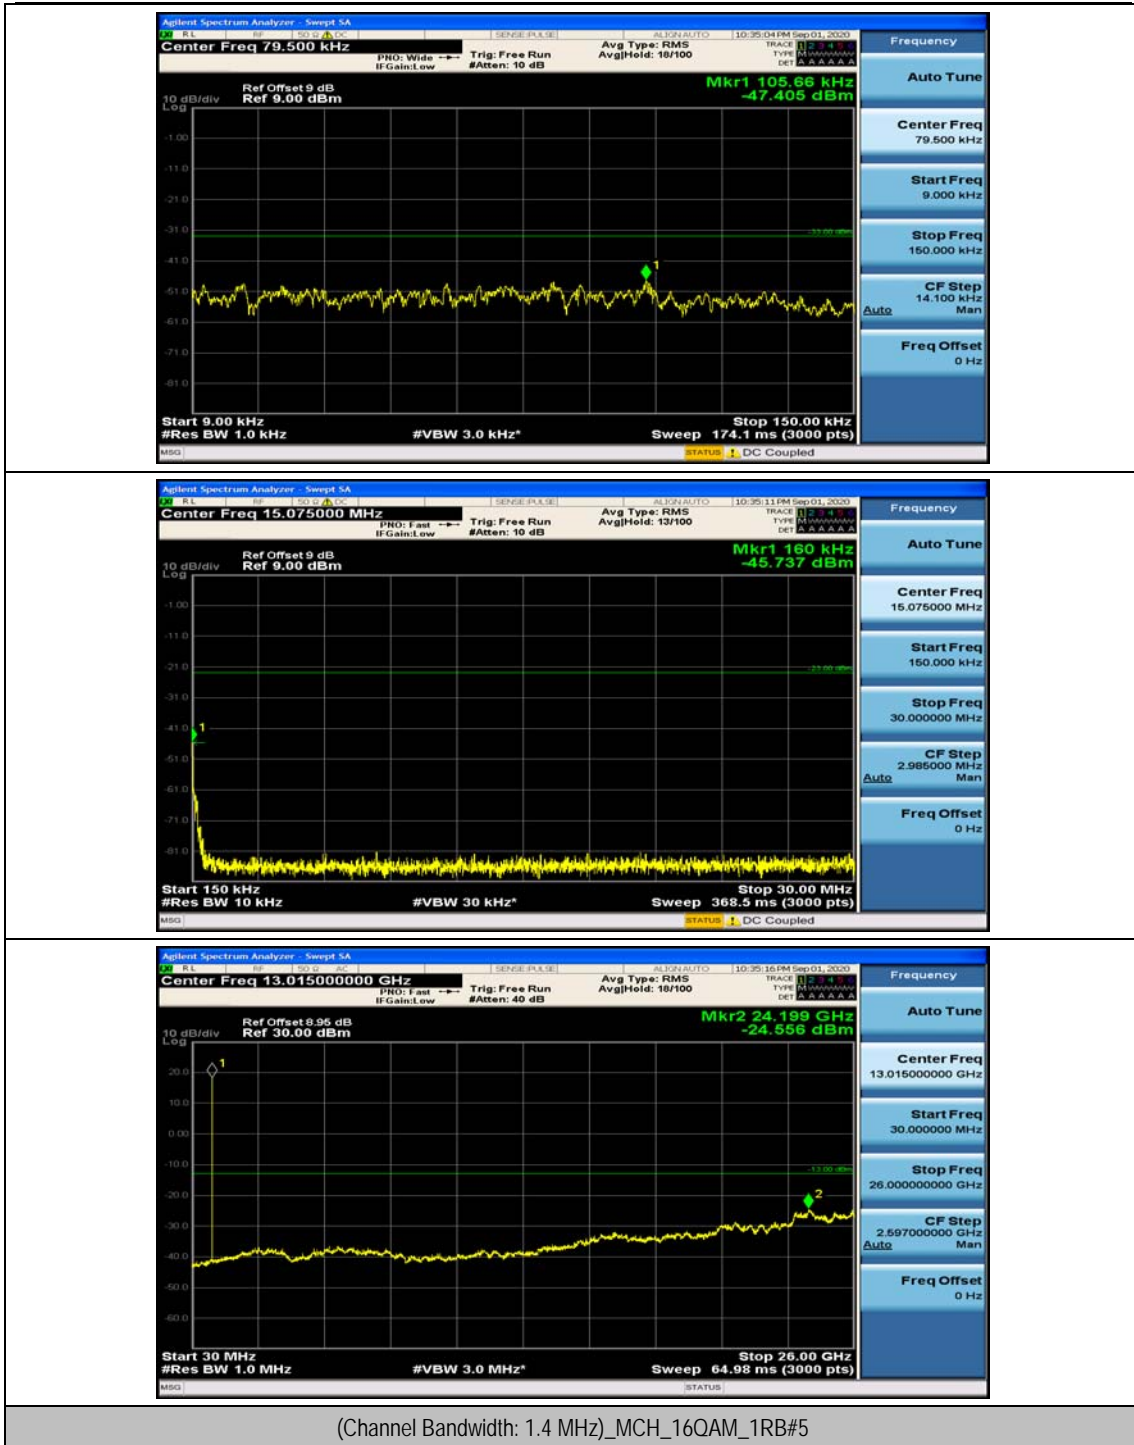

(Channel Bandwidth: 1.4 MHz)_MCH_16QAM_1RB#3