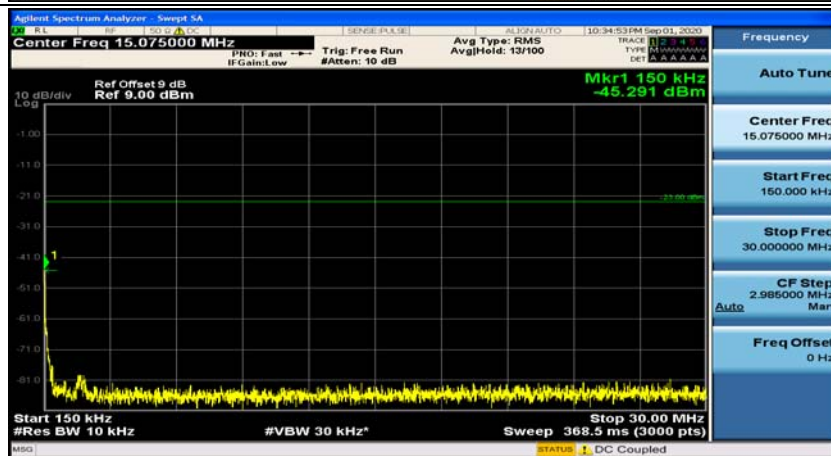

(Channel Bandwidth: 1.4 MHz)_HCH_QPSK_1RB#0

(Channel Bandwidth: 1.4 MHz)_HCH_QPSK_1RB#3

(Channel Bandwidth: 1.4 MHz)_LCH_16QAM_1RB#0

(Channel Bandwidth: 1.4 MHz)_LCH_16QAM_1RB#3

(Channel Bandwidth: 1.4 MHz)_MCH_16QAM_1RB#0