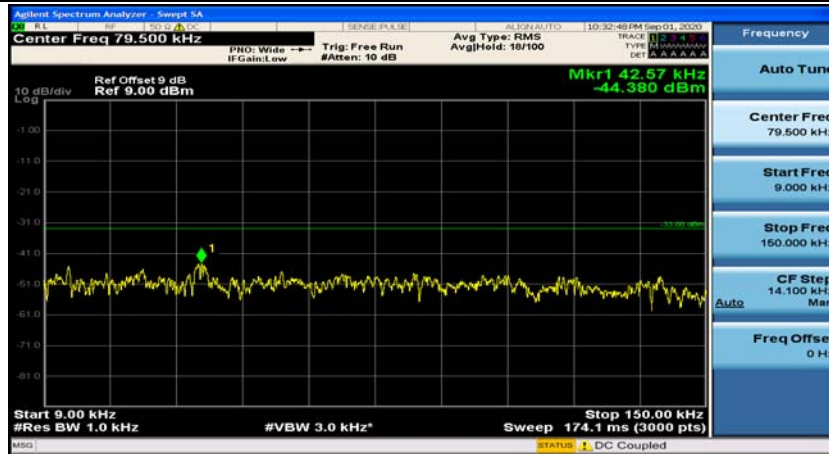

(Channel Bandwidth: 1.4 MHz)_HCH_QPSK_1RB#0

(Channel Bandwidth: 1.4 MHz)_HCH_QPSK_1RB#3

(Channel Bandwidth: 1.4 MHz)_LCH_16QAM_1RB#0

(Channel Bandwidth: 1.4 MHz)_LCH_16QAM_1RB#3

(Channel Bandwidth: 1.4 MHz)_MCH_16QAM_1RB#0