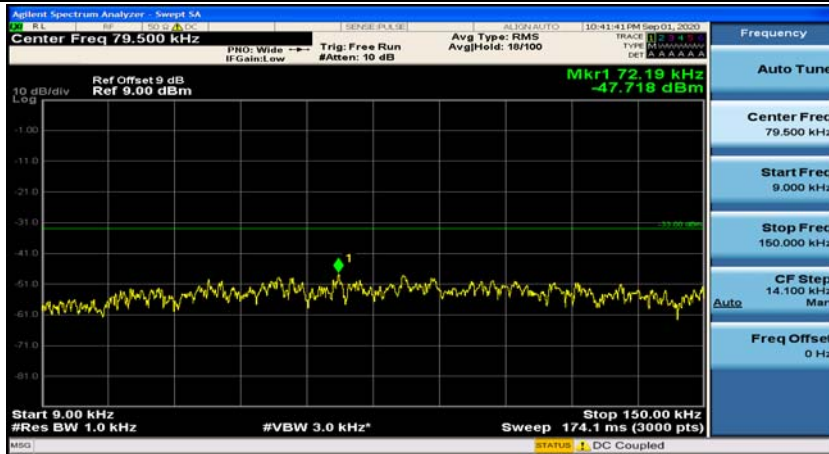

(Channel Bandwidth: 1.4 MHz)_MCH_16QAM_1RB#3

(Channel Bandwidth: 1.4 MHz)_HCH_16QAM_1RB#0

(Channel Bandwidth: 1.4 MHz)_HCH_16QAM_1RB#3

Channel Bandwidth: 3 MHz

(Channel Bandwidth: 3 MHz)_HCH_QPSK_1RB#0

(Channel Bandwidth: 3 MHz)_HCH_QPSK_1RB#7