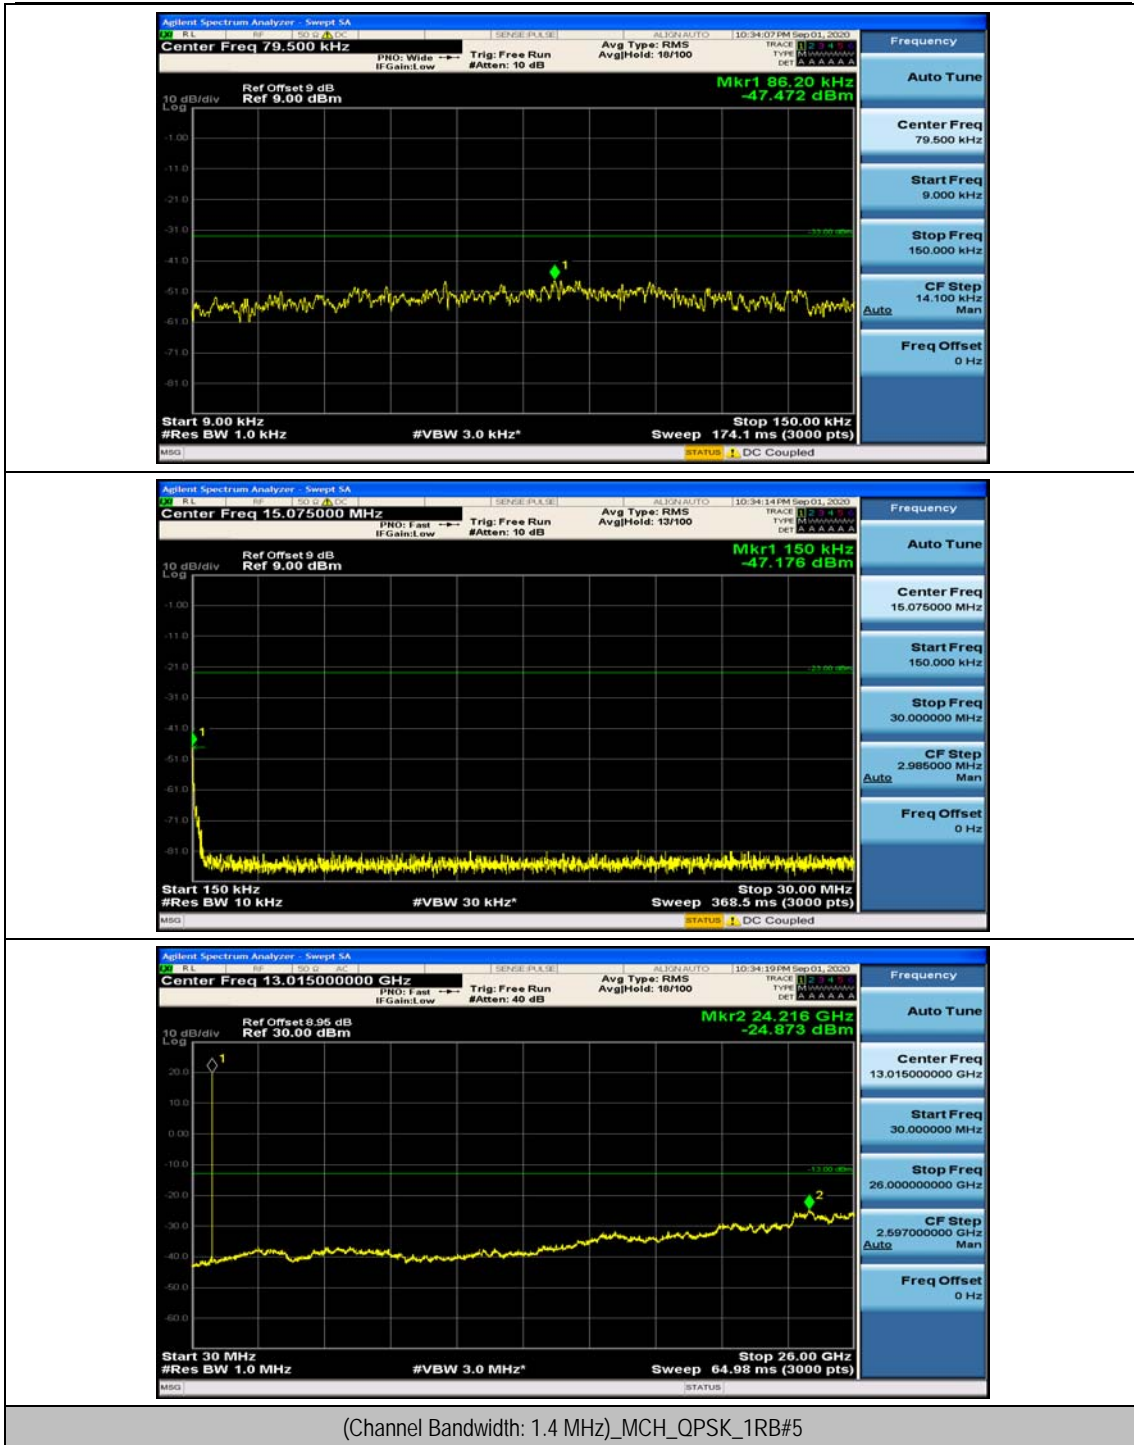

Channel Bandwidth: 10 MHz_HCH_16QAM_50RB#0

Appendix E: Conducted Spurious Emission

Test Graphs

Channel Bandwidth: 1.4 MHz

(Channel Bandwidth: 1.4 MHz)_MCH_QPSK_1RB#0

(Channel Bandwidth: 1.4 MHz)_MCH_QPSK_1RB#3