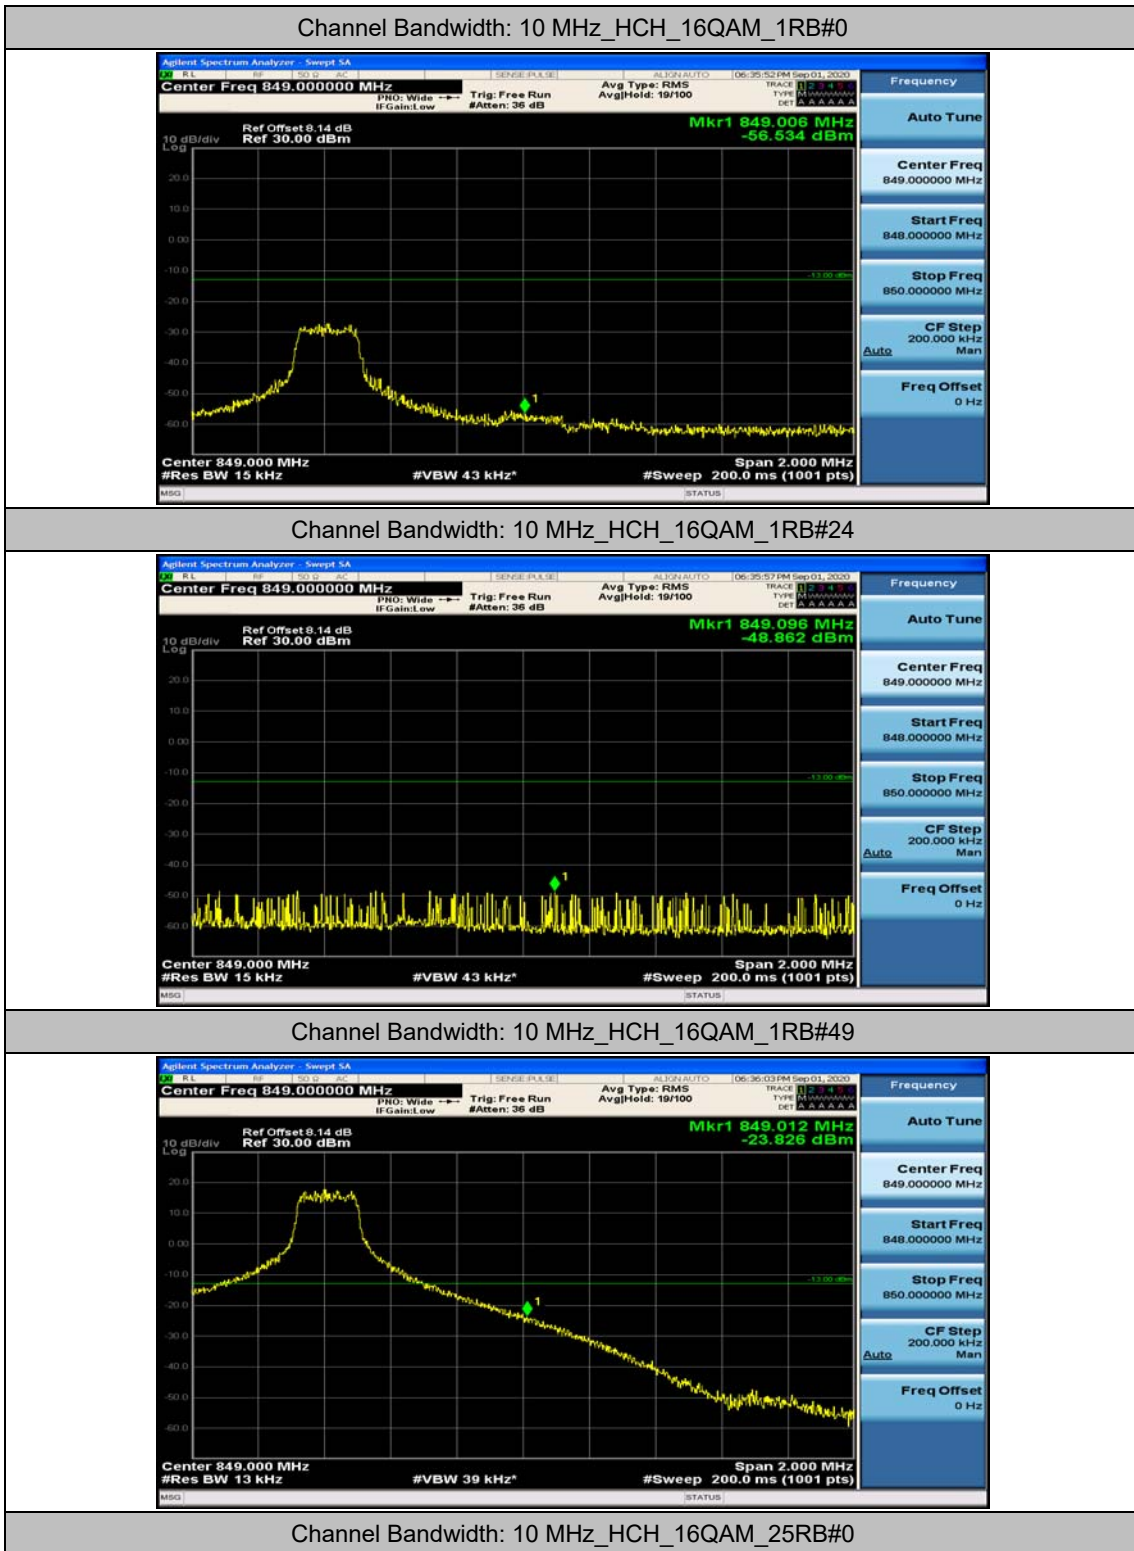

Channel Bandwidth: 10 MHz_HCH_QPSK_50RB#0

Channel Bandwidth: 10 MHz_LCH_16QAM_1RB#0

Channel Bandwidth: 10 MHz_LCH_16QAM_1RB#24

Channel Bandwidth: 10 MHz_LCH_16QAM_1RB#49

Channel Bandwidth: 10 MHz_LCH_16QAM_25RB#0

Channel Bandwidth: 10 MHz_LCH_16QAM_25RB#12

Channel Bandwidth: 10 MHz_LCH_16QAM_25RB#25

Channel Bandwidth: 10 MHz_LCH_16QAM_50RB#0

Channel Bandwidth: 10 MHz_HCH_16QAM_25RB#12

Channel Bandwidth: 10 MHz_HCH_16QAM_25RB#25

Channel Bandwidth: 10 MHz_HCH_16QAM_50RB#0

Appendix E: Conducted Spurious Emission

Test Graphs

Channel Bandwidth: 1.4 MHz

(Channel Bandwidth: 1.4 MHz)_MCH_QPSK_1RB#0

(Channel Bandwidth: 1.4 MHz)_MCH_QPSK_1RB#3