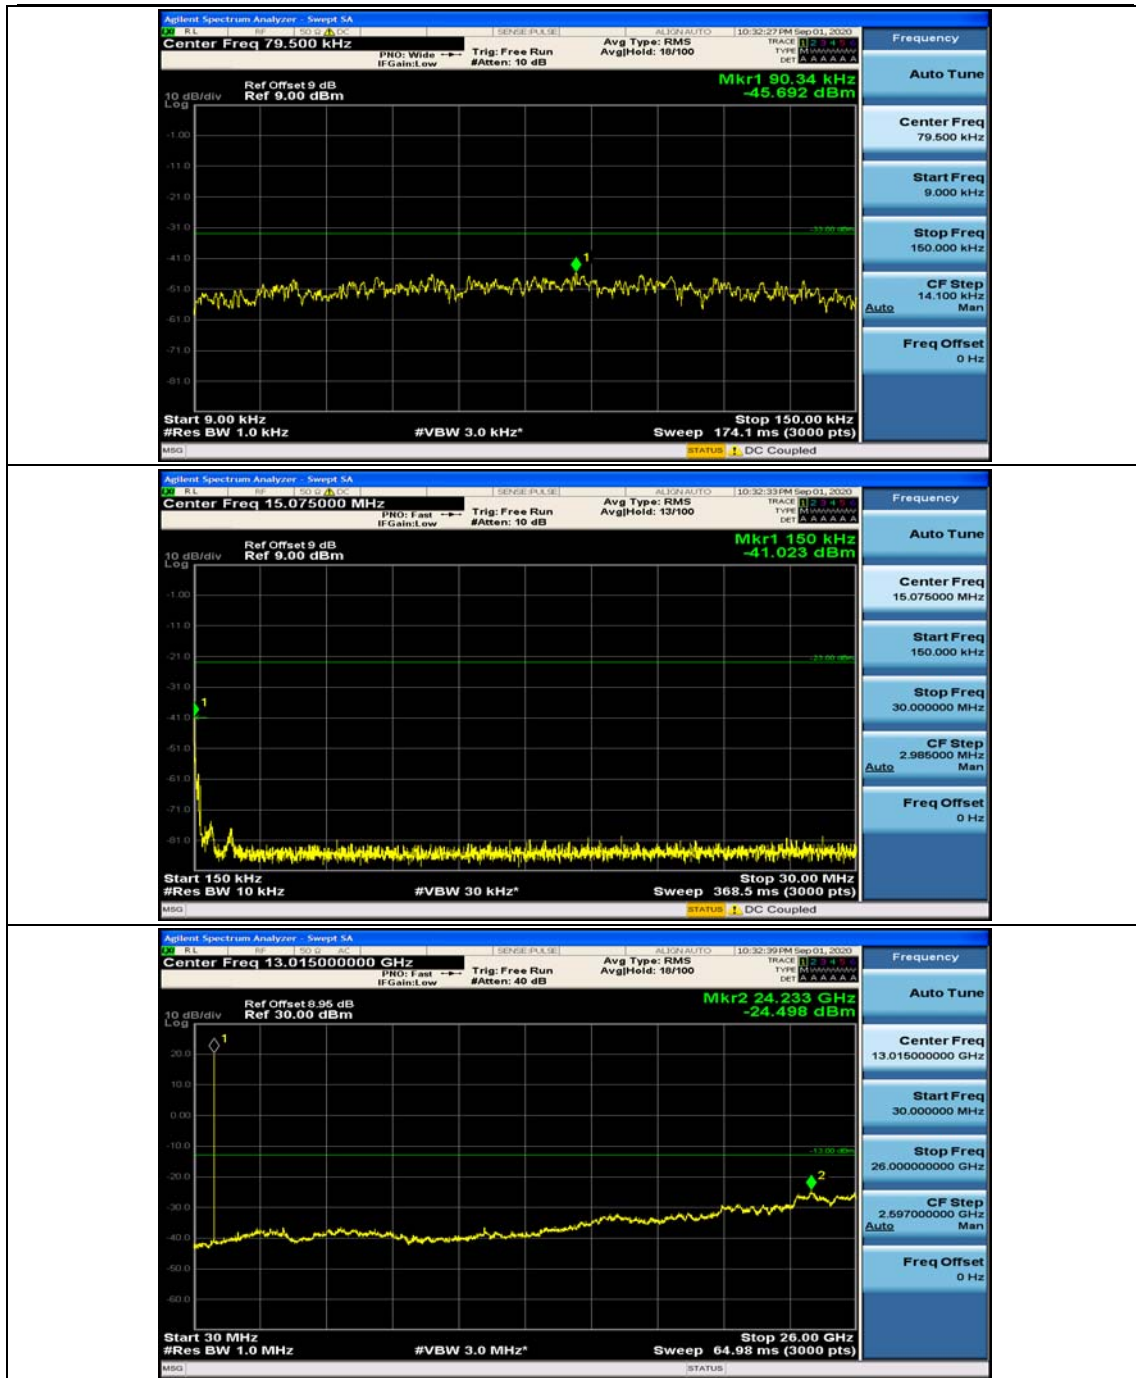

Channel Bandwidth: 10 MHz_HCH_16QAM_50RB#0

Appendix E: Conducted Spurious Emission

Test Graphs

Channel Bandwidth: 1.4 MHz

(Channel Bandwidth: 1.4 MHz)_MCH_QPSK_1RB#0

(Channel Bandwidth: 1.4 MHz)_MCH_QPSK_1RB#3