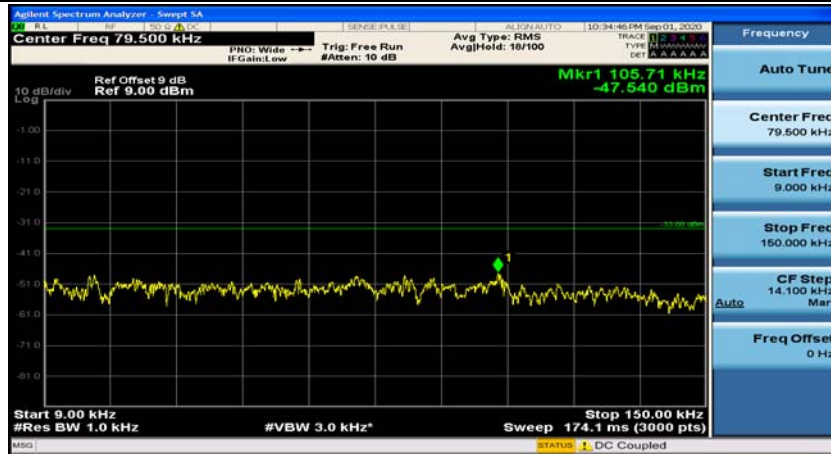

(Channel Bandwidth: 1.4 MHz)_HCH_QPSK_1RB#0

(Channel Bandwidth: 1.4 MHz)_HCH_QPSK_1RB#3

(Channel Bandwidth: 1.4 MHz)_LCH_16QAM_1RB#0

(Channel Bandwidth: 1.4 MHz)_LCH_16QAM_1RB#3

(Channel Bandwidth: 1.4 MHz)_MCH_16QAM_1RB#0