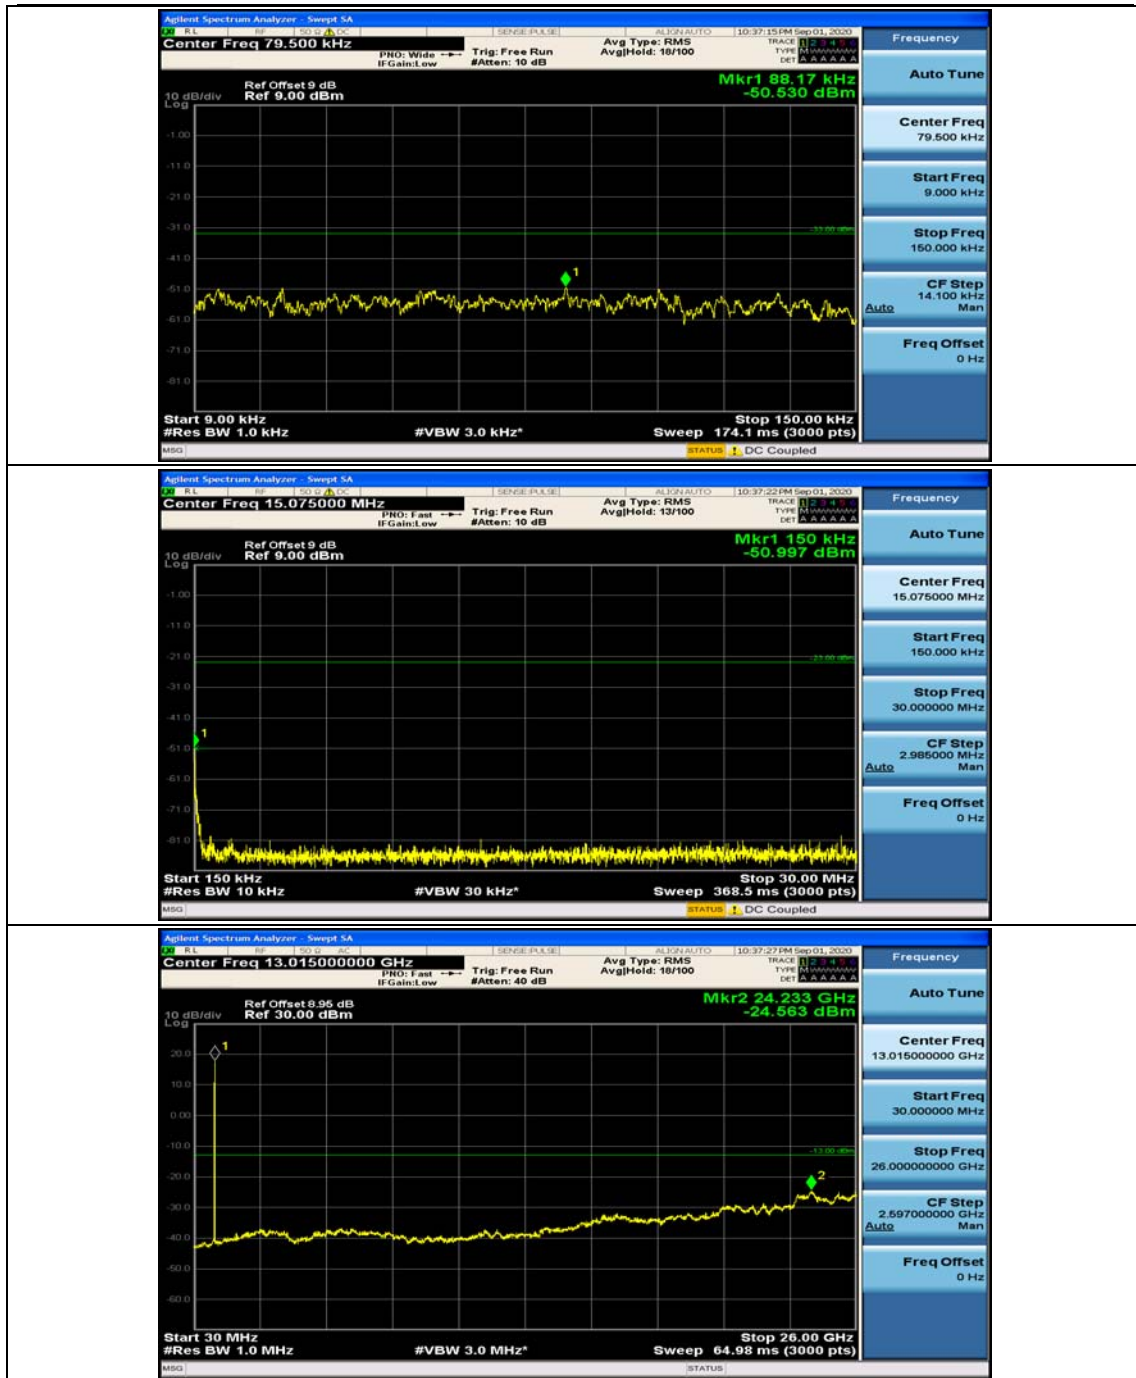

(Channel Bandwidth: 1.4 MHz)_MCH_16QAM_1RB#3

(Channel Bandwidth: 1.4 MHz)_HCH_16QAM_1RB#0

(Channel Bandwidth: 1.4 MHz)_HCH_16QAM_1RB#3

Channel Bandwidth: 3 MHz

(Channel Bandwidth: 3 MHz)_HCH_QPSK_1RB#0

(Channel Bandwidth: 3 MHz)_HCH_QPSK_1RB#7