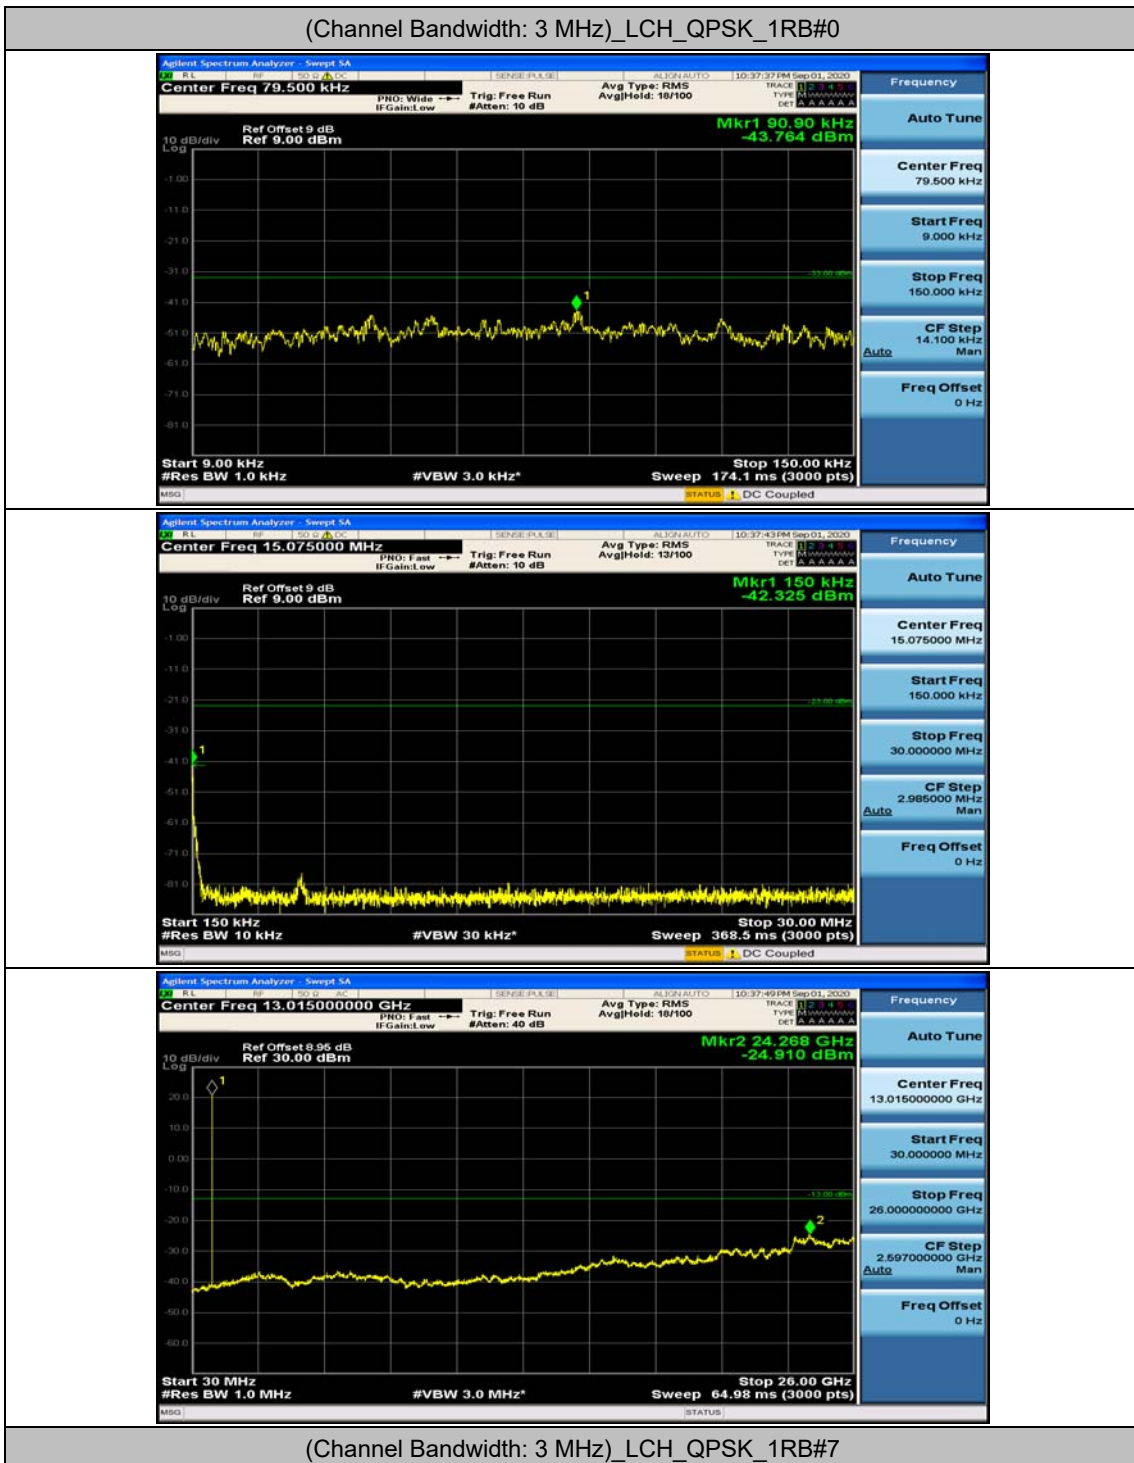

(Channel Bandwidth: 1.4 MHz)_MCH_16QAM_1RB#3

(Channel Bandwidth: 1.4 MHz)_HCH_16QAM_1RB#0

(Channel Bandwidth: 1.4 MHz)_HCH_16QAM_1RB#3

Channel Bandwidth: 3 MHz

(Channel Bandwidth: 3 MHz)_HCH_QPSK_1RB#0

(Channel Bandwidth: 3 MHz)_HCH_QPSK_1RB#7