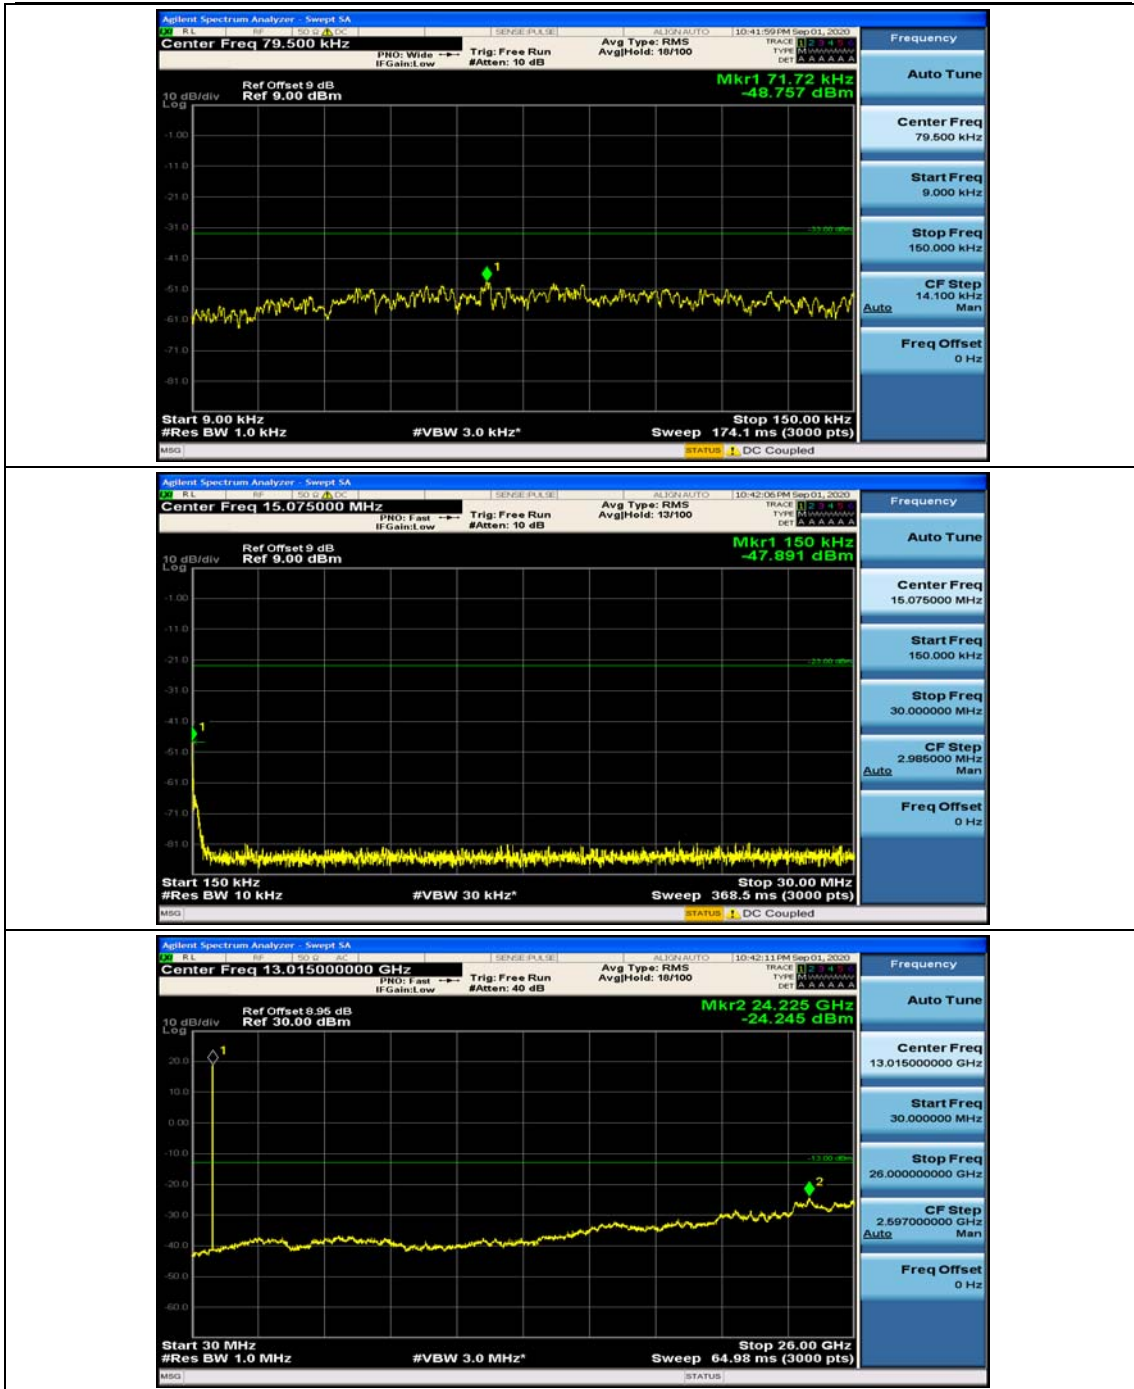

(Channel Bandwidth: 1.4 MHz)_MCH_16QAM_1RB#3

(Channel Bandwidth: 1.4 MHz)_HCH_16QAM_1RB#0

(Channel Bandwidth: 1.4 MHz)_HCH_16QAM_1RB#3

Channel Bandwidth: 3 MHz

(Channel Bandwidth: 3 MHz)_HCH_QPSK_1RB#0

(Channel Bandwidth: 3 MHz)_HCH_QPSK_1RB#7