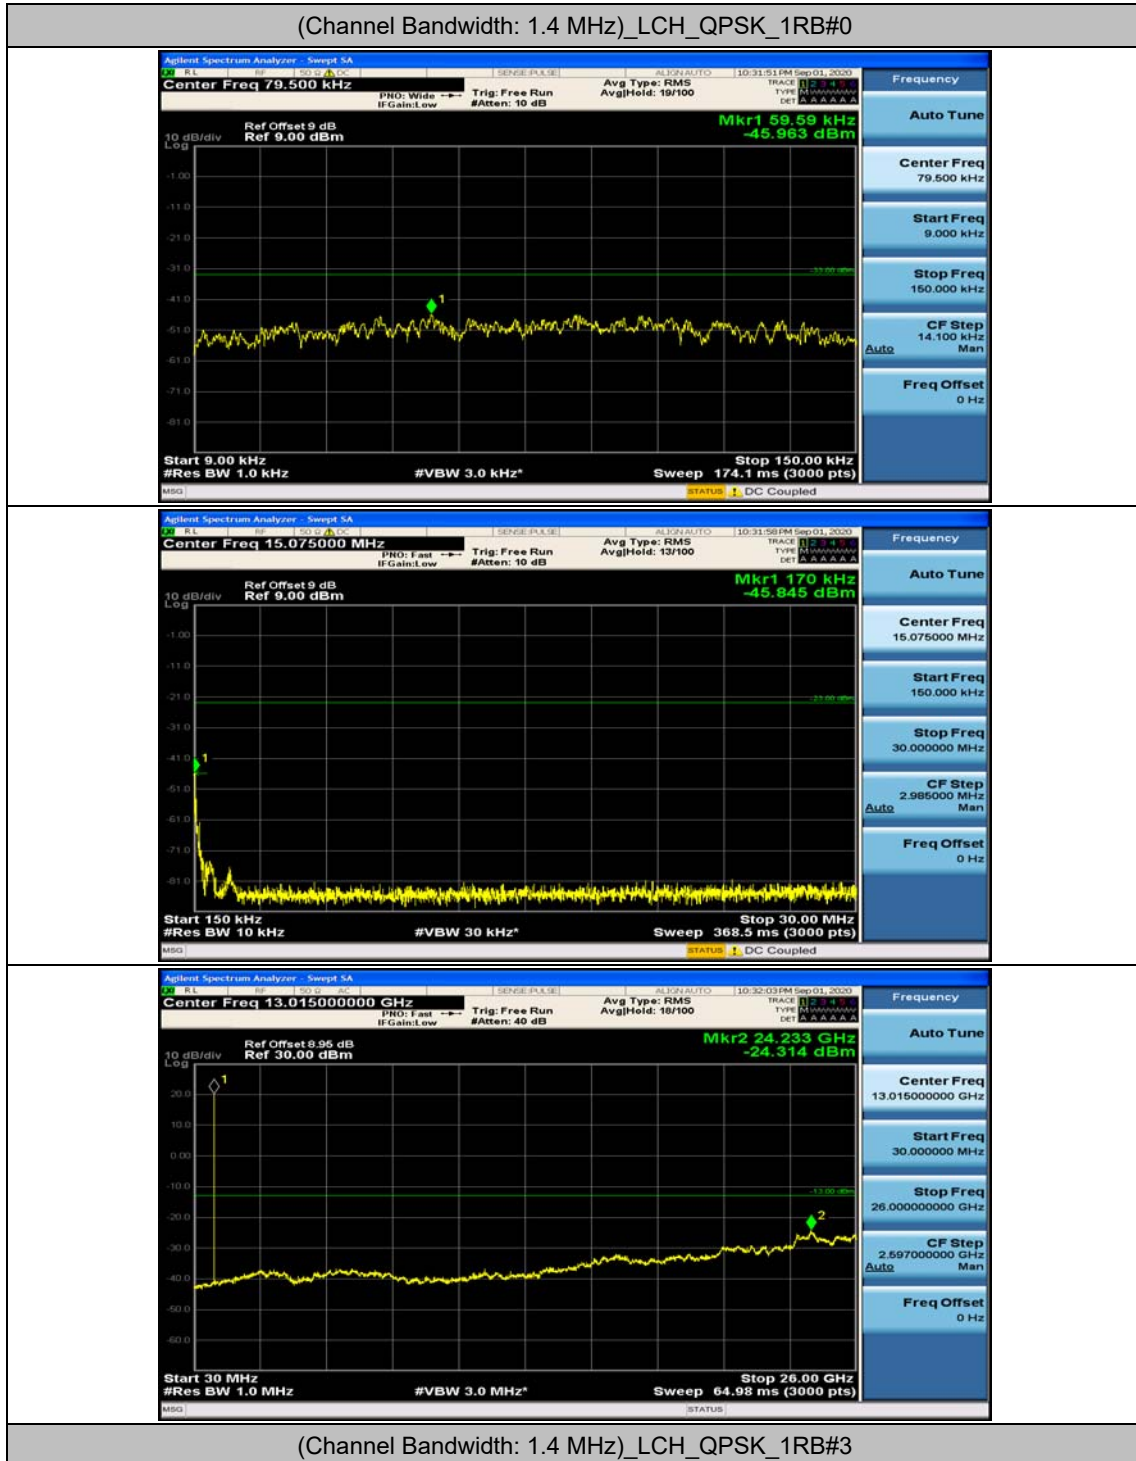

Appendix E: Conducted Spurious Emission

Test Graphs

Channel Bandwidth: 1.4 MHz