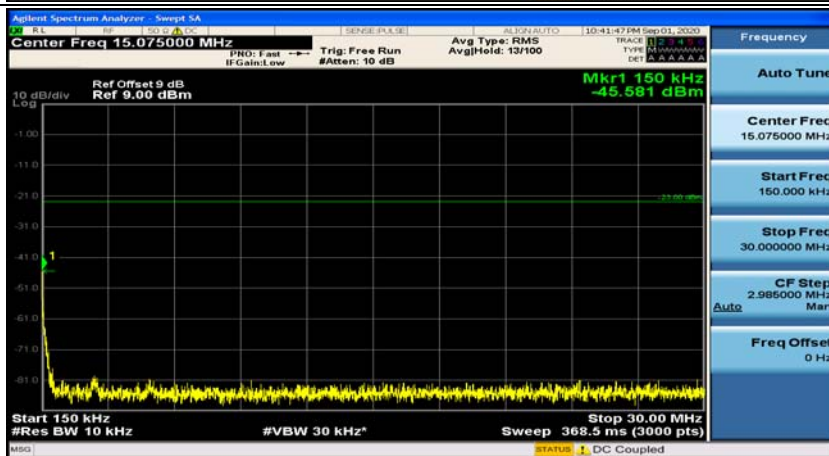

(Channel Bandwidth: 1.4 MHz)_MCH_16QAM_1RB#3

(Channel Bandwidth: 1.4 MHz)_HCH_16QAM_1RB#0

(Channel Bandwidth: 1.4 MHz)_HCH_16QAM_1RB#3

Channel Bandwidth: 3 MHz

(Channel Bandwidth: 3 MHz)_HCH_QPSK_1RB#0

(Channel Bandwidth: 3 MHz)_HCH_QPSK_1RB#7