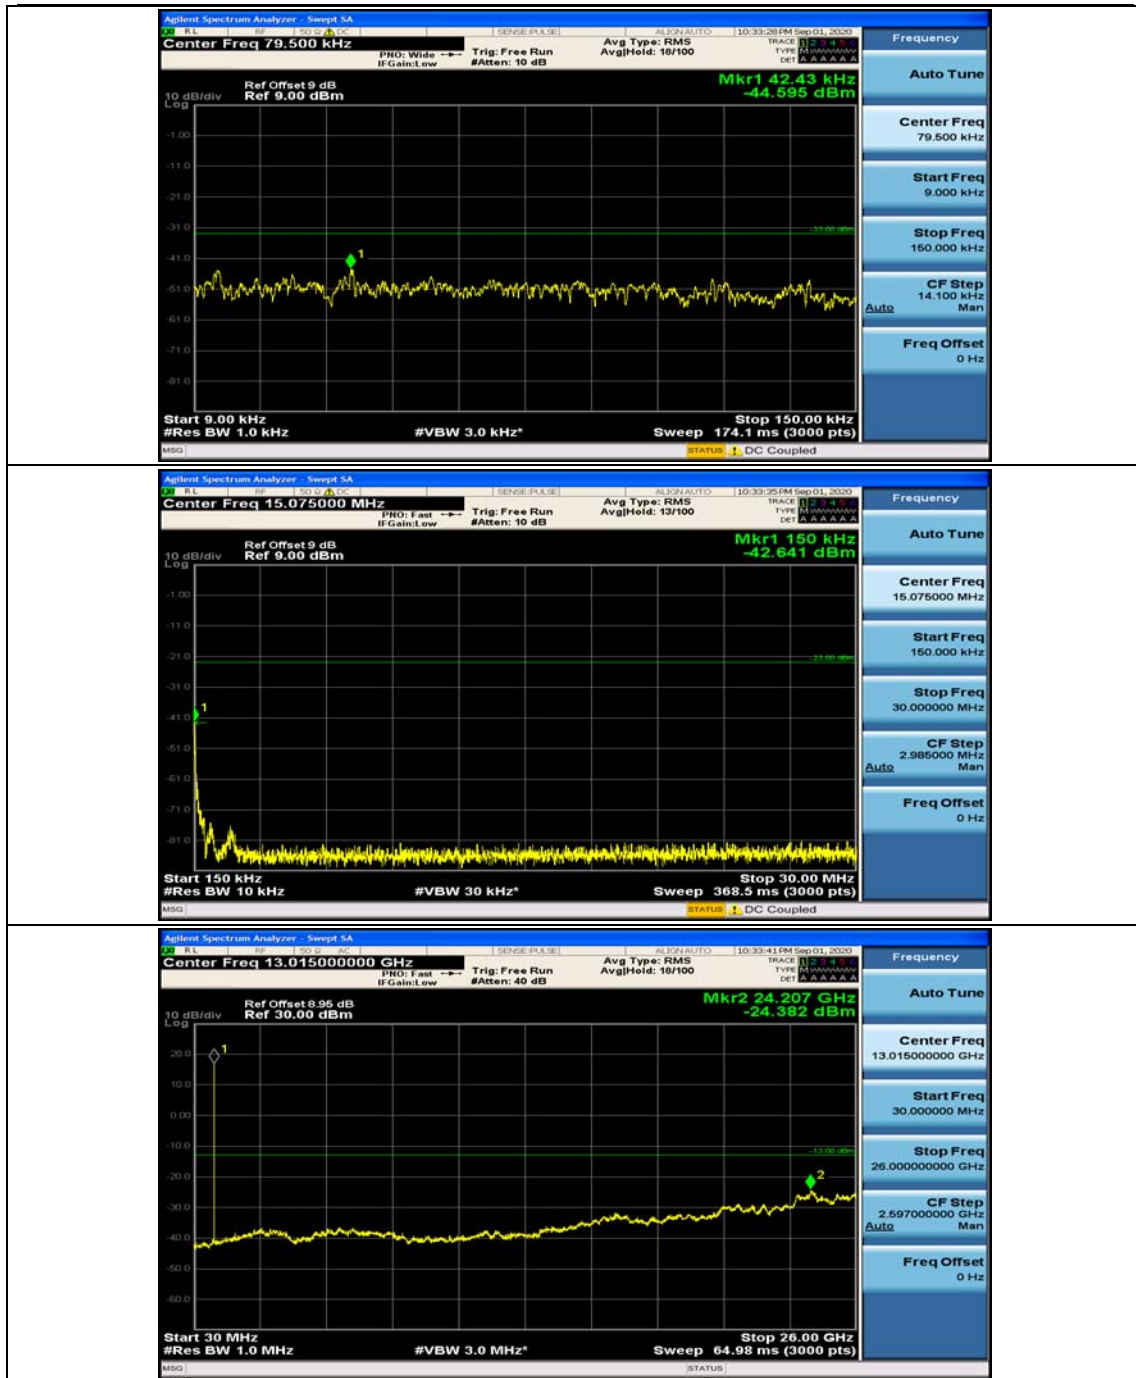

Channel Bandwidth: 10 MHz_HCH_16QAM_50RB#0

Appendix E: Conducted Spurious Emission

Test Graphs

Channel Bandwidth: 1.4 MHz

(Channel Bandwidth: 1.4 MHz)_MCH_QPSK_1RB#0

(Channel Bandwidth: 1.4 MHz)_MCH_QPSK_1RB#3

(Channel Bandwidth: 1.4 MHz)_HCH_QPSK_1RB#0

(Channel Bandwidth: 1.4 MHz)_HCH_QPSK_1RB#3

(Channel Bandwidth: 1.4 MHz)_LCH_16QAM_1RB#0

(Channel Bandwidth: 1.4 MHz)_LCH_16QAM_1RB#3

(Channel Bandwidth: 1.4 MHz)_MCH_16QAM_1RB#0