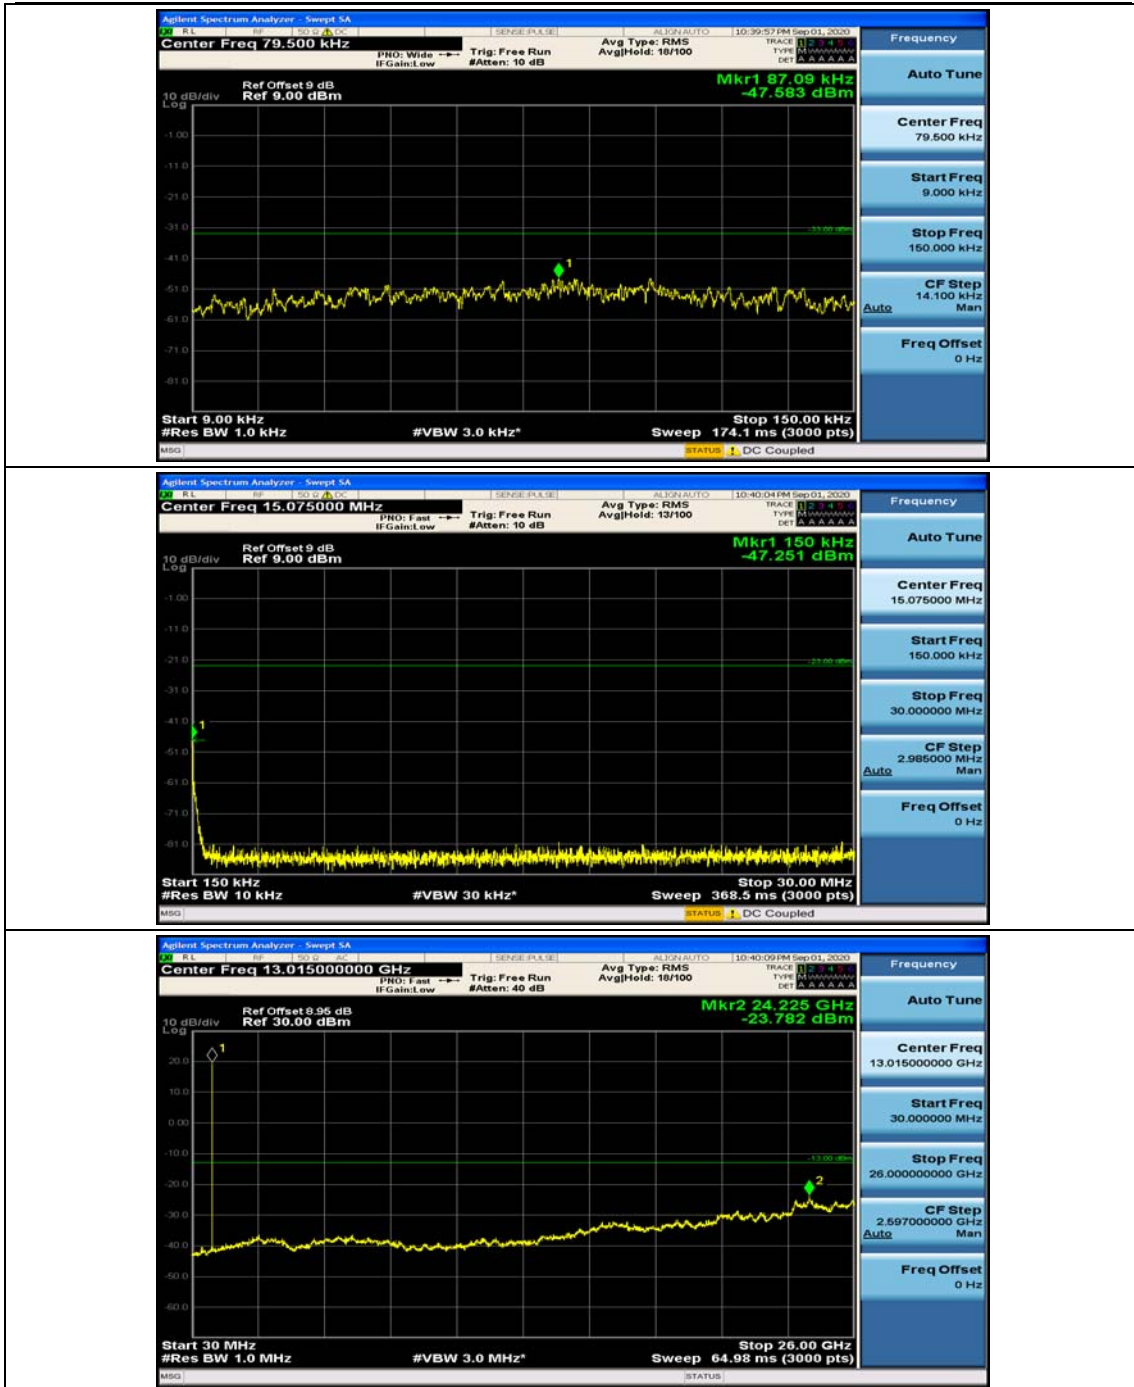

(Channel Bandwidth: 1.4 MHz)_MCH_16QAM_1RB#3

(Channel Bandwidth: 1.4 MHz)_HCH_16QAM_1RB#0

(Channel Bandwidth: 1.4 MHz)_HCH_16QAM_1RB#3

Channel Bandwidth: 3 MHz

(Channel Bandwidth: 3 MHz)_HCH_QPSK_1RB#0

(Channel Bandwidth: 3 MHz)_HCH_QPSK_1RB#7