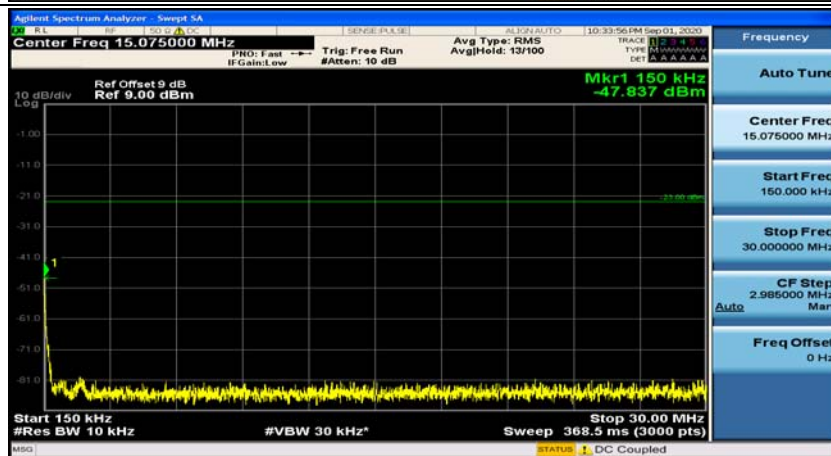

Channel Bandwidth: 10 MHz_HCH_16QAM_50RB#0

Appendix E: Conducted Spurious Emission

Test Graphs

Channel Bandwidth: 1.4 MHz

(Channel Bandwidth: 1.4 MHz)_MCH_QPSK_1RB#0

(Channel Bandwidth: 1.4 MHz)_MCH_QPSK_1RB#3