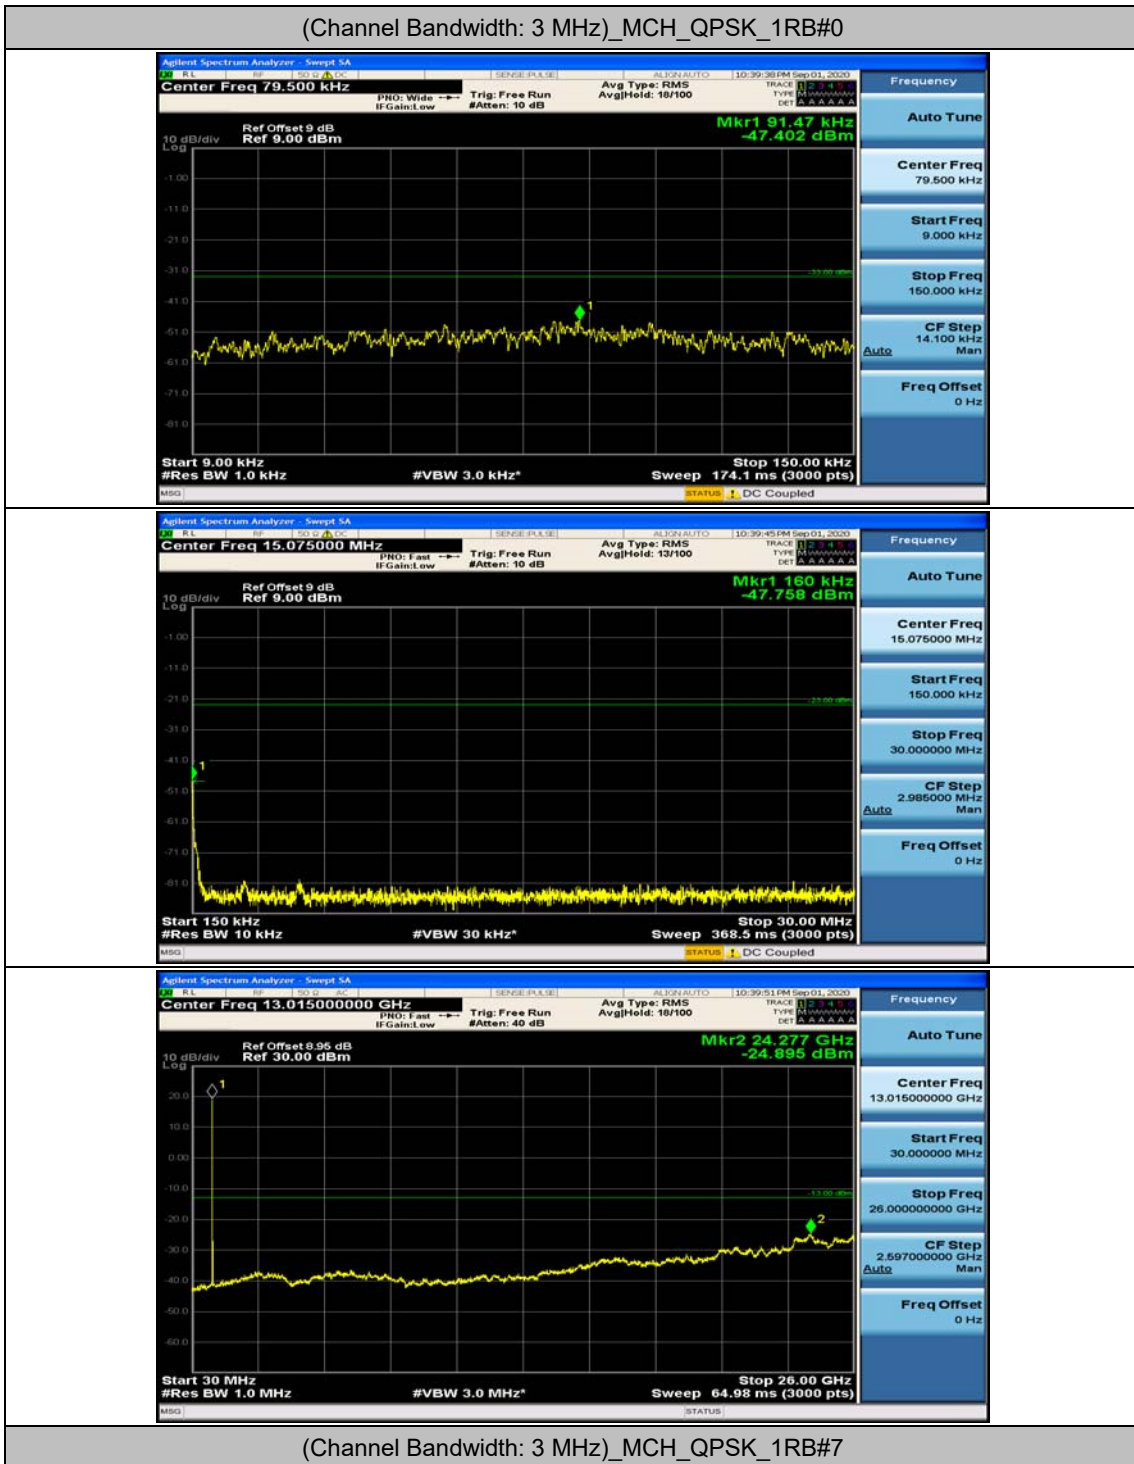

(Channel Bandwidth: 1.4 MHz)_MCH_16QAM_1RB#3

(Channel Bandwidth: 1.4 MHz)_HCH_16QAM_1RB#0

(Channel Bandwidth: 1.4 MHz)_HCH_16QAM_1RB#3

Channel Bandwidth: 3 MHz

(Channel Bandwidth: 3 MHz)_HCH_QPSK_1RB#0

(Channel Bandwidth: 3 MHz)_HCH_QPSK_1RB#7