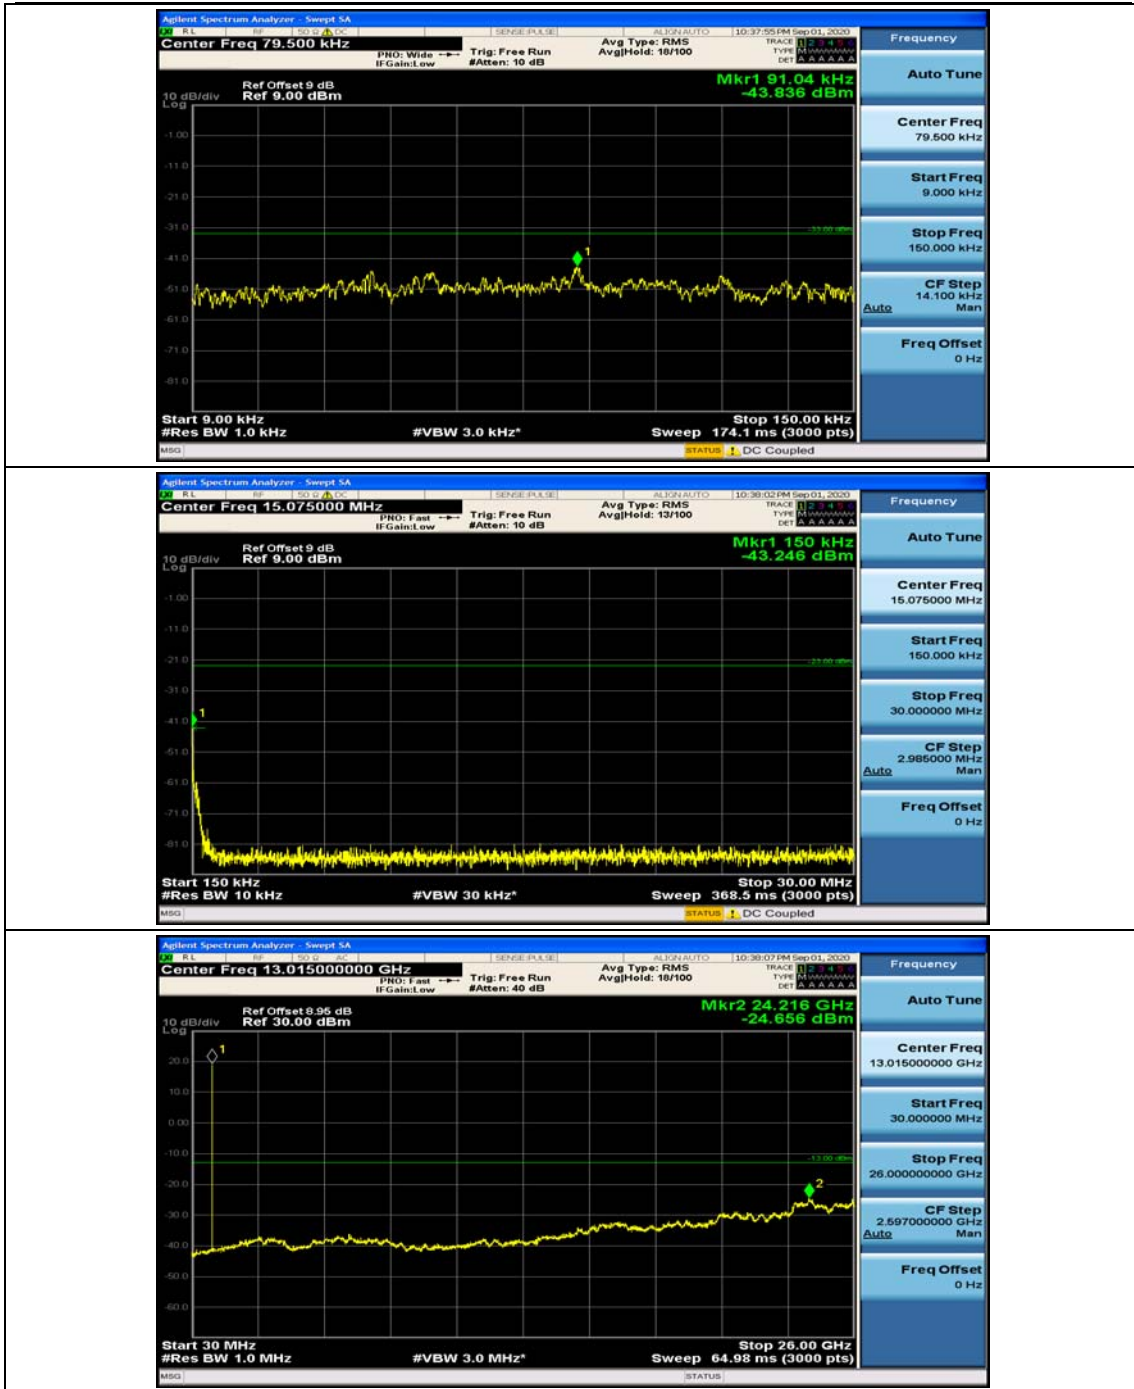

(Channel Bandwidth: 1.4 MHz)_MCH_16QAM_1RB#3

(Channel Bandwidth: 1.4 MHz)_HCH_16QAM_1RB#0

(Channel Bandwidth: 1.4 MHz)_HCH_16QAM_1RB#3

Channel Bandwidth: 3 MHz

(Channel Bandwidth: 3 MHz)_HCH_QPSK_1RB#0

(Channel Bandwidth: 3 MHz)_HCH_QPSK_1RB#7