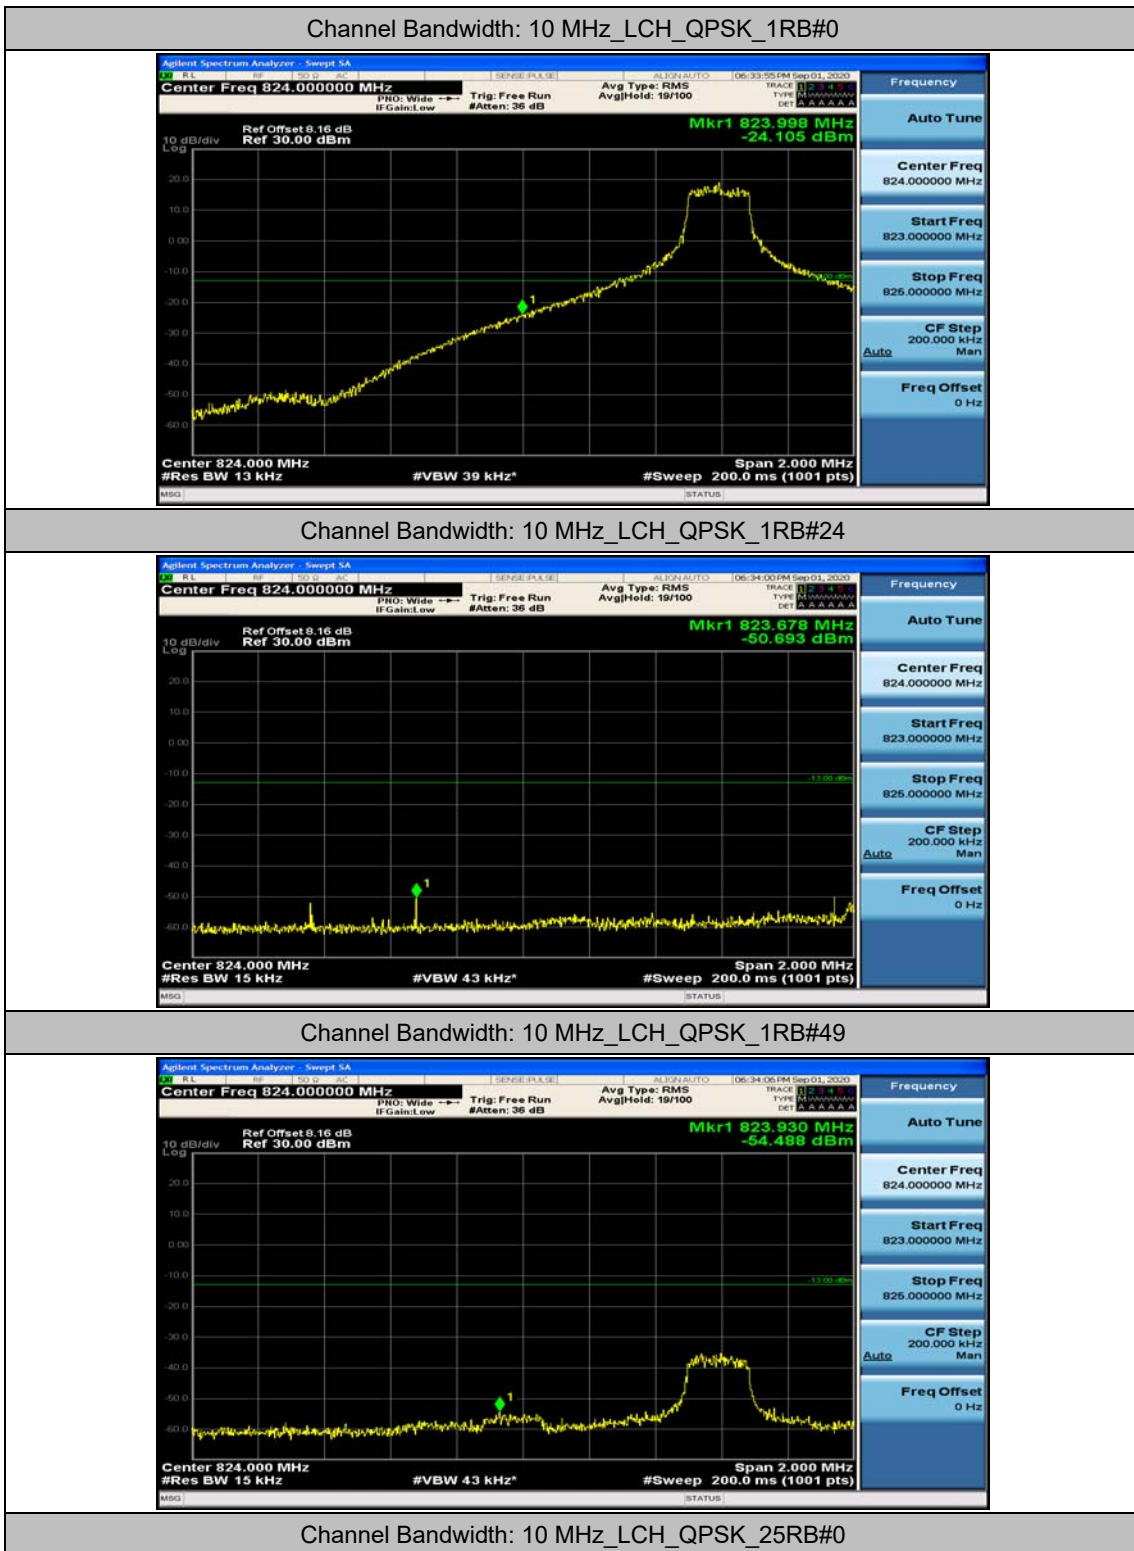

(Channel Bandwidth: 5 MHz)_HCH_16QAM_1RB#12

(Channel Bandwidth: 5 MHz)_HCH_16QAM_1RB#24

(Channel Bandwidth: 5 MHz)_HCH_16QAM_12RB#0

(Channel Bandwidth: 5 MHz)_HCH_16QAM_12RB#6

(Channel Bandwidth: 5 MHz)_HCH_16QAM_12RB#13

(Channel Bandwidth: 5 MHz)_HCH_16QAM_25RB#0

Channel Bandwidth: 10 MHz

Channel Bandwidth: 10 MHz_LCH_QPSK_25RB#12

Channel Bandwidth: 10 MHz_LCH_QPSK_25RB#25

Channel Bandwidth: 10 MHz_LCH_QPSK_50RB#0

Channel Bandwidth: 10 MHz_HCH_QPSK_1RB#0