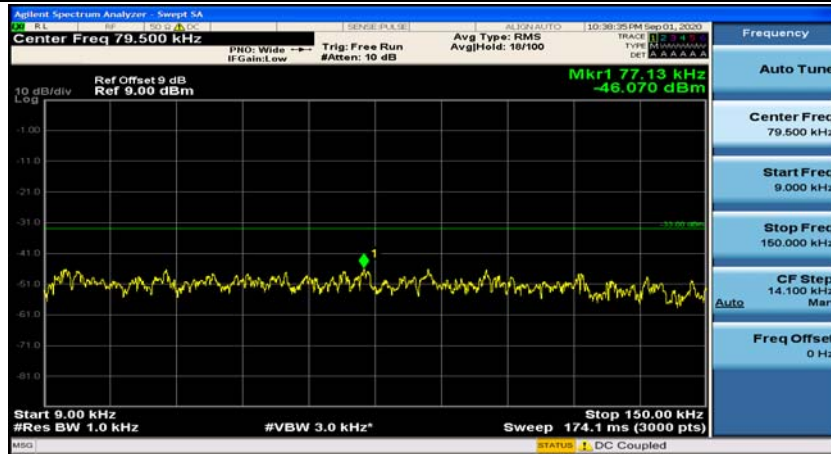

(Channel Bandwidth: 3 MHz)_LCH_16QAM_1RB#0