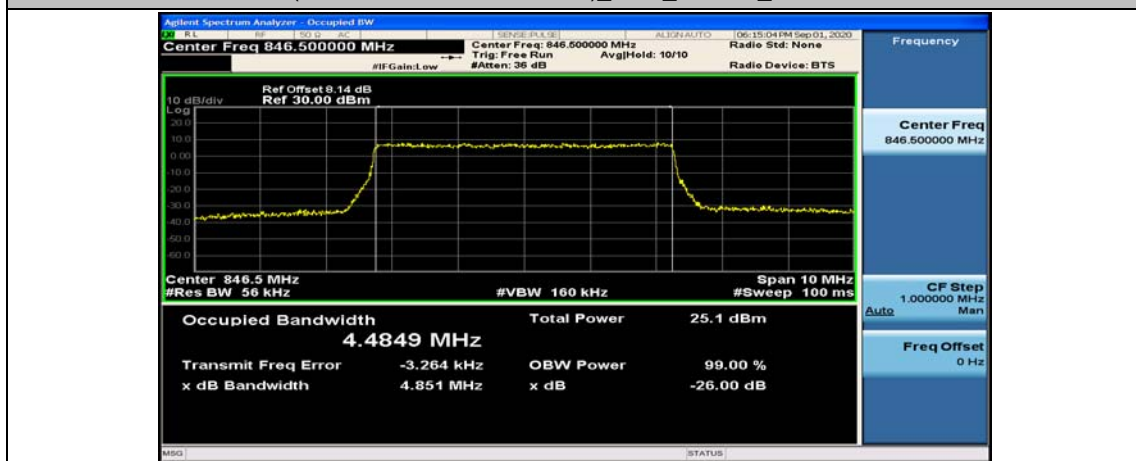

(Channel Bandwidth: 5 MHz)_LCH_QPSK_25RB#0

(Channel Bandwidth: 5 MHz)_MCH_16QAM_25RB#0

(Channel Bandwidth: 5 MHz)_HCH_16QAM_25RB#0

Channel Bandwidth: 10 MHz

Channel Bandwidth: 10 MHz_LCH_QPSK_50RB#0

Appendix D: Band Edge