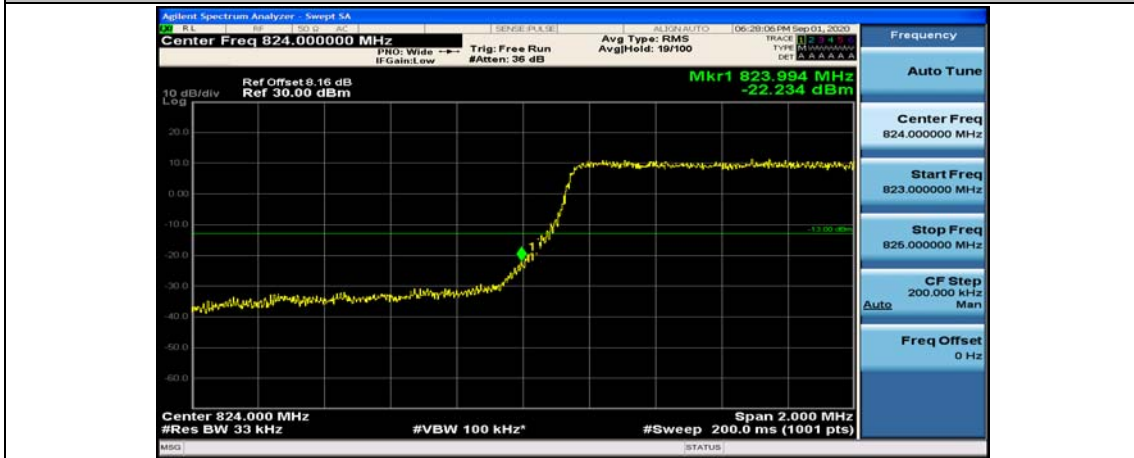

(Channel Bandwidth: 1.4 MHz)_HCH_16QAM_6RB#0

Channel Bandwidth: 3 MHz

(Channel Bandwidth: 3 MHz)_LCH_QPSK_1RB#14

(Channel Bandwidth: 3 MHz)_LCH_QPSK_8RB#0

(Channel Bandwidth: 3 MHz)_LCH_QPSK_8RB#4

(Channel Bandwidth: 3 MHz)_LCH_QPSK_8RB#7