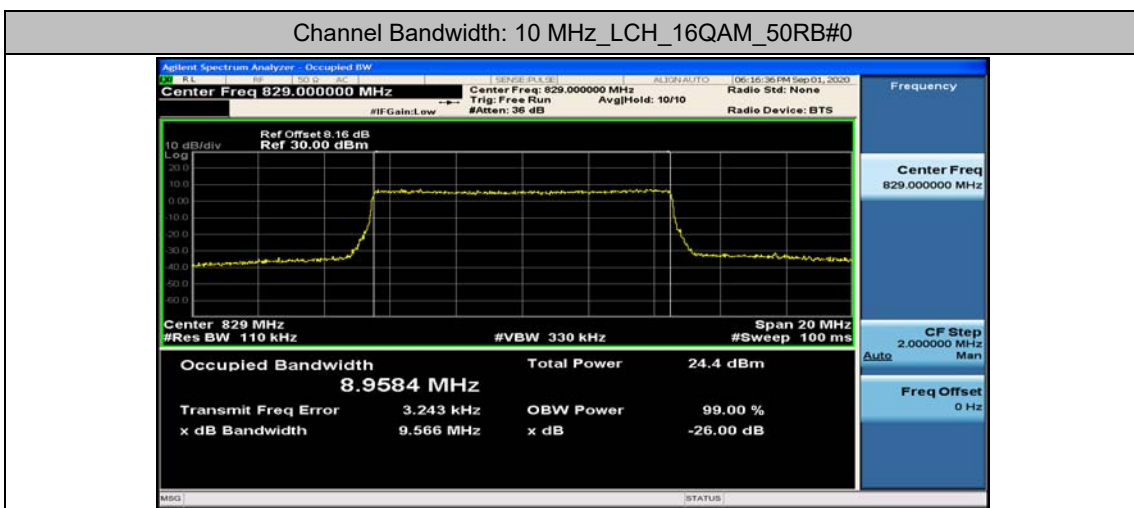

(Channel Bandwidth: 5 MHz)_LCH_QPSK_25RB#0

(Channel Bandwidth: 5 MHz)_MCH_16QAM_25RB#0

(Channel Bandwidth: 5 MHz)_HCH_16QAM_25RB#0

Channel Bandwidth: 10 MHz

Channel Bandwidth: 10 MHz_LCH_QPSK_50RB#0

Appendix D: Band Edge

Test Graphs

Channel Bandwidth: 1.4 MHz

(Channel Bandwidth: 1.4 MHz)_LCH_QPSK_3RB#0

(Channel Bandwidth: 1.4 MHz)_LCH_QPSK_3RB#2

(Channel Bandwidth: 1.4 MHz)_LCH_QPSK_3RB#3

(Channel Bandwidth: 1.4 MHz)_LCH_QPSK_6RB#0