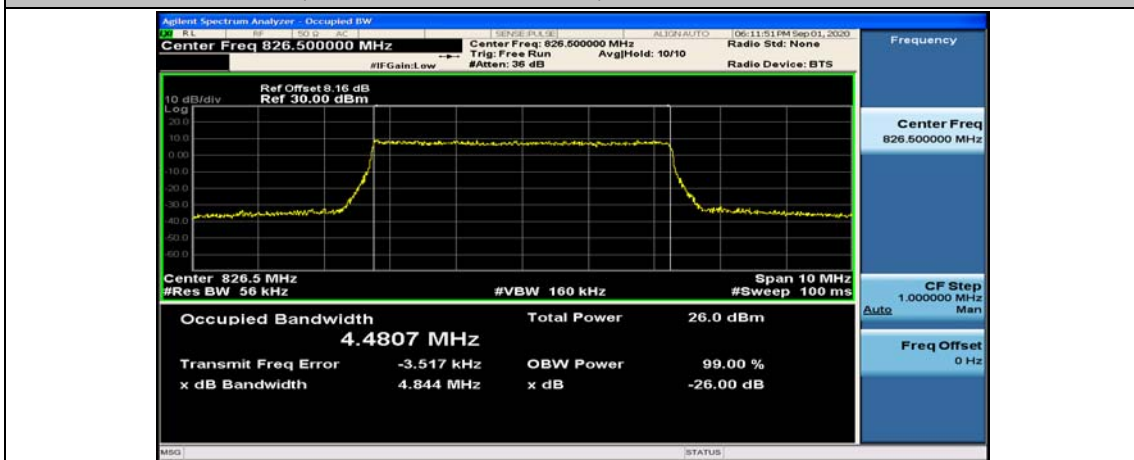

Channel Bandwidth: 5 MHz

(Channel Bandwidth: 5 MHz)_LCH_QPSK_25RB#0