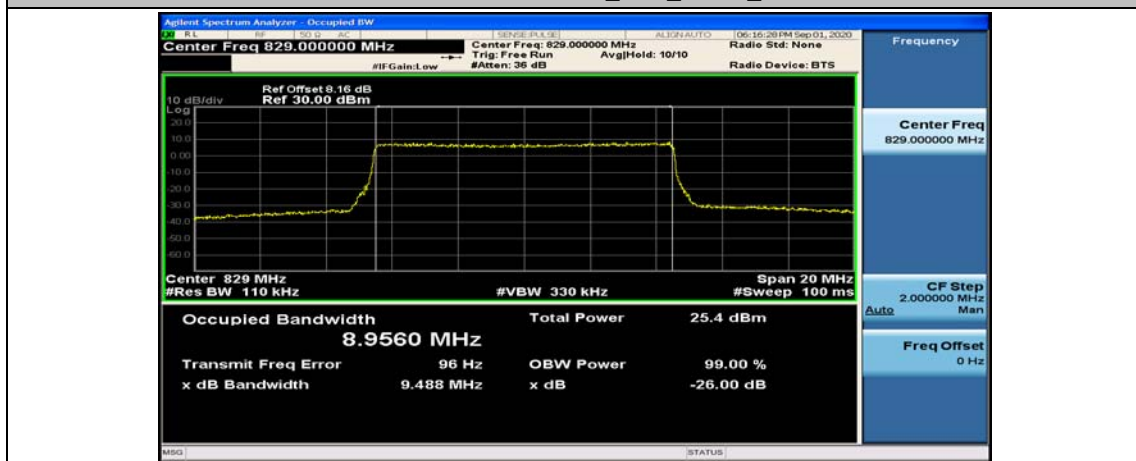

(Channel Bandwidth: 5 MHz)_LCH_QPSK_25RB#0

(Channel Bandwidth: 5 MHz)_MCH_16QAM_25RB#0

(Channel Bandwidth: 5 MHz)_HCH_16QAM_25RB#0

Channel Bandwidth: 10 MHz

Channel Bandwidth: 10 MHz_LCH_QPSK_50RB#0

Appendix D: Band Edge

Test Graphs

Channel Bandwidth: 1.4 MHz

(Channel Bandwidth: 1.4 MHz)_LCH_QPSK_3RB#0

(Channel Bandwidth: 1.4 MHz)_LCH_QPSK_3RB#2

(Channel Bandwidth: 1.4 MHz)_LCH_QPSK_3RB#3

(Channel Bandwidth: 1.4 MHz)_LCH_QPSK_6RB#0