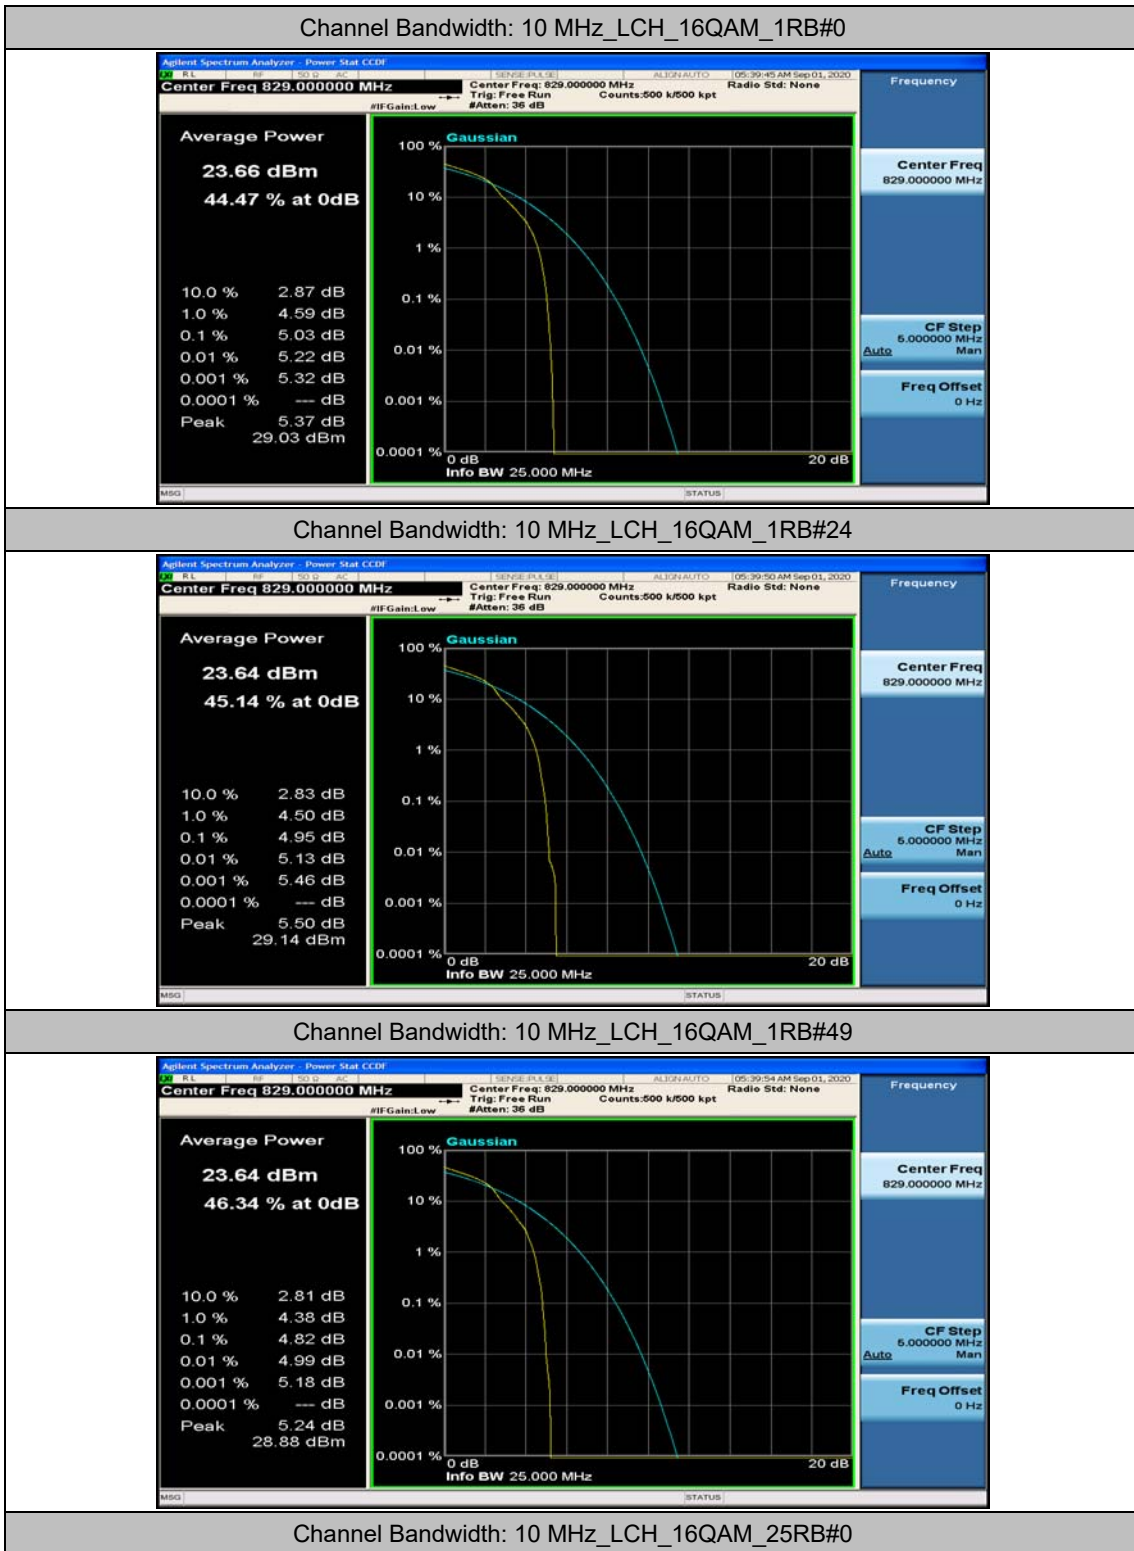

Channel Bandwidth: 10 MHz_MCH_QPSK_50RB#0

Channel Bandwidth: 10 MHz_HCH_QPSK_1RB#0

Channel Bandwidth: 10 MHz_HCH_QPSK_1RB#24

Channel Bandwidth: 10 MHz_HCH_QPSK_1RB#49

Channel Bandwidth: 10 MHz_HCH_QPSK_25RB#0

Channel Bandwidth: 10 MHz_HCH_QPSK_25RB#12

Channel Bandwidth: 10 MHz_MCH_16QAM_1RB#0

Channel Bandwidth: 10 MHz_MCH_16QAM_1RB#24

Channel Bandwidth: 10 MHz_MCH_16QAM_1RB#49

Channel Bandwidth: 10 MHz_MCH_16QAM_50RB#0