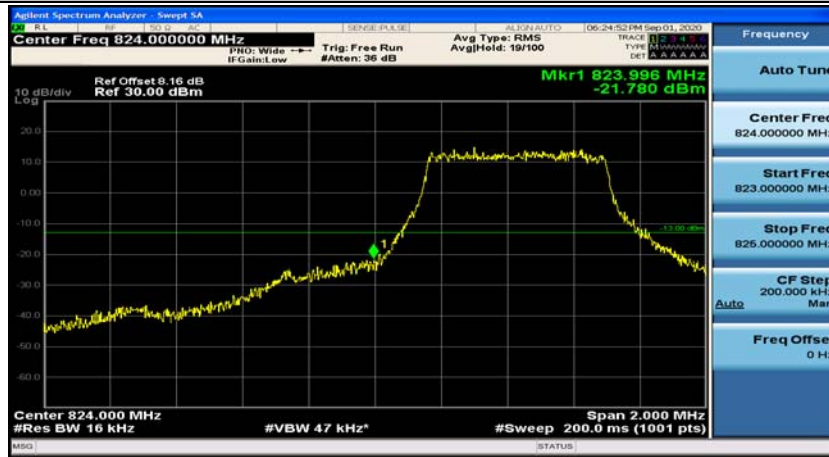

(Channel Bandwidth: 1.4 MHz)_LCH_QPSK_3RB#0