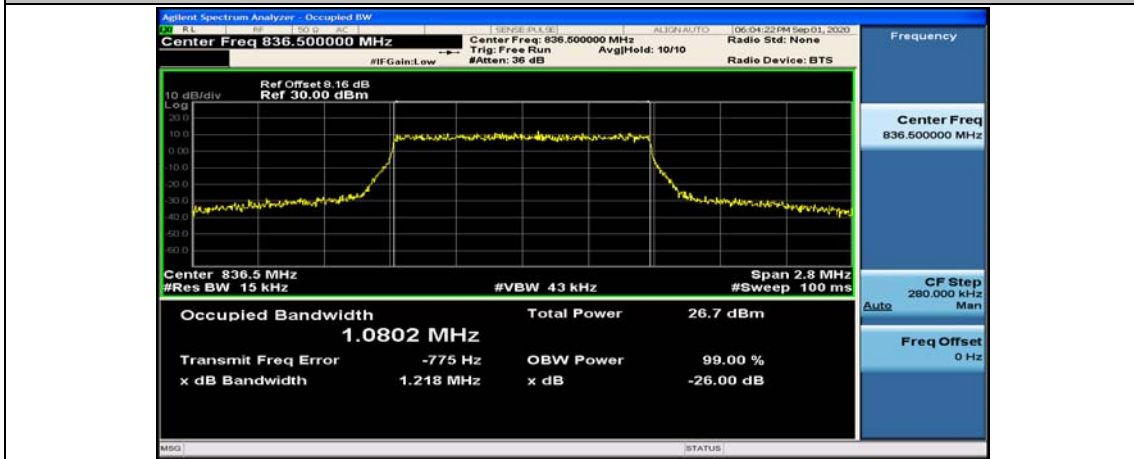

Test Graphs

Channel Bandwidth: 1.4 MHz

(Channel Bandwidth: 1.4 MHz)_MCH_QPSK_6RB#0

(Channel Bandwidth: 1.4 MHz)_HCH_QPSK_6RB#0

(Channel Bandwidth: 1.4 MHz)_LCH_16QAM_6RB#0

(Channel Bandwidth: 1.4 MHz)_MCH_16QAM_6RB#0