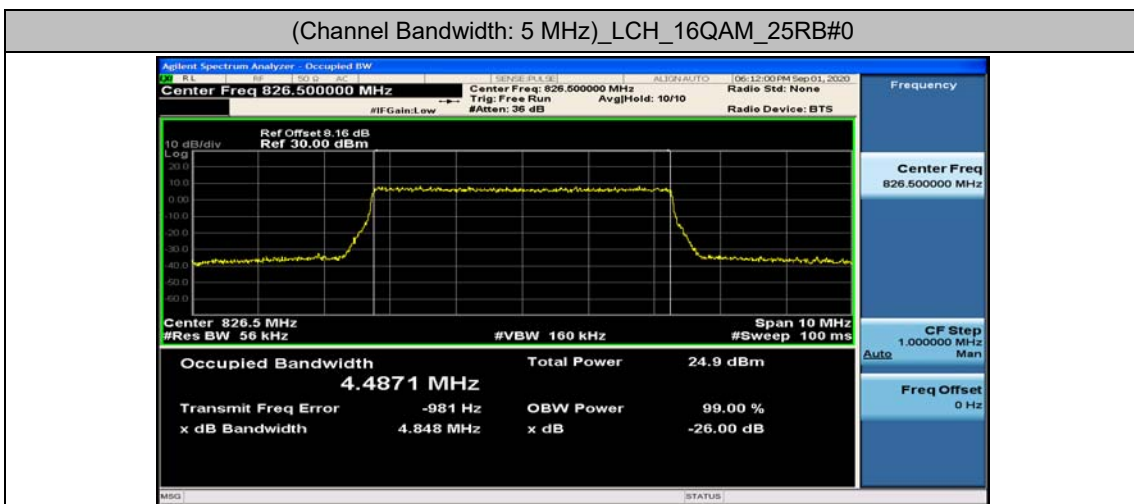

(Channel Bandwidth: 1.4 MHz)_HCH_16QAM_6RB#0

Channel Bandwidth: 3 MHz

(Channel Bandwidth: 3 MHz)_LCH_QPSK_15RB#0

(Channel Bandwidth: 3 MHz)_MCH_16QAM_15RB#0

(Channel Bandwidth: 3 MHz)_HCH_16QAM_15RB#0

Channel Bandwidth: 5 MHz

(Channel Bandwidth: 5 MHz)_LCH_QPSK_25RB#0

(Channel Bandwidth: 5 MHz)_MCH_16QAM_25RB#0

(Channel Bandwidth: 5 MHz)_HCH_16QAM_25RB#0

Channel Bandwidth: 10 MHz

Channel Bandwidth: 10 MHz_LCH_QPSK_50RB#0

Appendix D: Band Edge