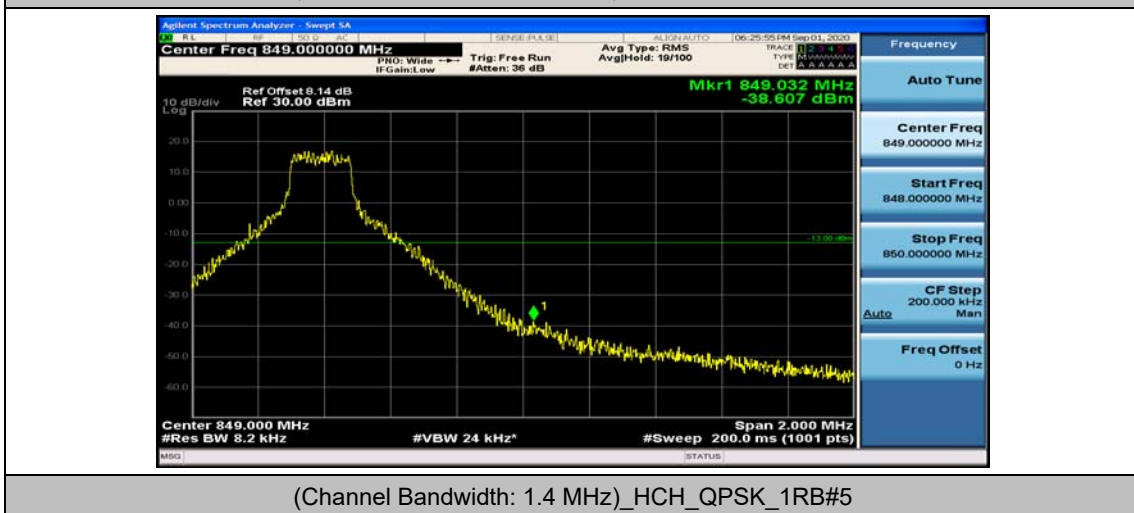

(Channel Bandwidth: 1.4 MHz)_HCH_QPSK_1RB#3

(Channel Bandwidth: 1.4 MHz)_HCH_QPSK_1RB#5