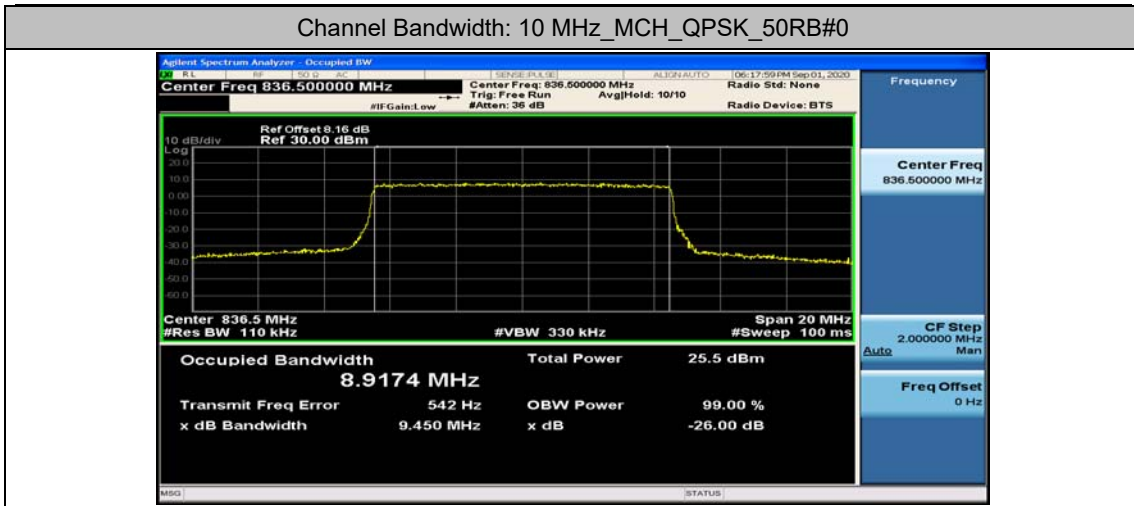

(Channel Bandwidth: 5 MHz)_LCH_QPSK_25RB#0

(Channel Bandwidth: 5 MHz)_MCH_16QAM_25RB#0

(Channel Bandwidth: 5 MHz)_HCH_16QAM_25RB#0

Channel Bandwidth: 10 MHz

Channel Bandwidth: 10 MHz_LCH_QPSK_50RB#0

Appendix D: Band Edge