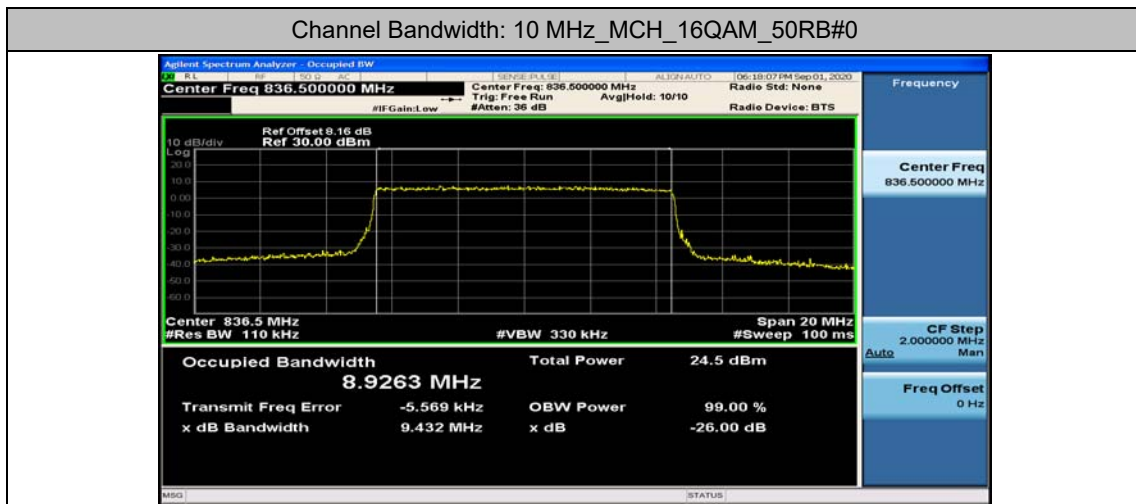

(Channel Bandwidth: 5 MHz)_LCH_QPSK_25RB#0

(Channel Bandwidth: 5 MHz)_MCH_16QAM_25RB#0

(Channel Bandwidth: 5 MHz)_HCH_16QAM_25RB#0

Channel Bandwidth: 10 MHz

Channel Bandwidth: 10 MHz_LCH_QPSK_50RB#0

Appendix D: Band Edge