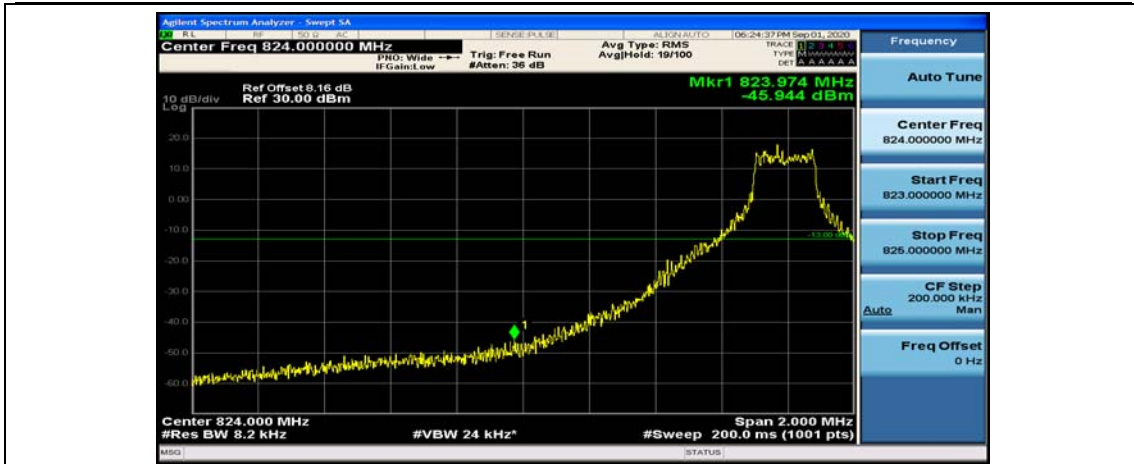

(Channel Bandwidth: 1.4 MHz)_HCH_QPSK_3RB#3

(Channel Bandwidth: 1.4 MHz)_HCH_QPSK_6RB#0

(Channel Bandwidth: 1.4 MHz)_LCH_16QAM_1RB#0

(Channel Bandwidth: 1.4 MHz)_LCH_16QAM_1RB#3

(Channel Bandwidth: 1.4 MHz)_LCH_16QAM_1RB#5