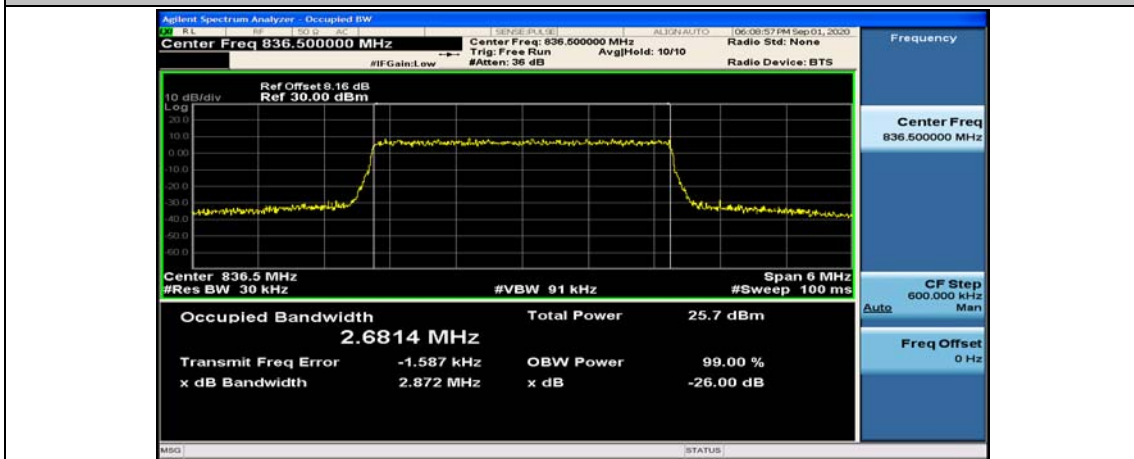

(Channel Bandwidth: 1.4 MHz)_HCH_16QAM_6RB#0

Channel Bandwidth: 3 MHz

(Channel Bandwidth: 3 MHz)_LCH_QPSK_15RB#0

(Channel Bandwidth: 3 MHz)_MCH_16QAM_15RB#0

(Channel Bandwidth: 3 MHz)_HCH_16QAM_15RB#0

Channel Bandwidth: 5 MHz