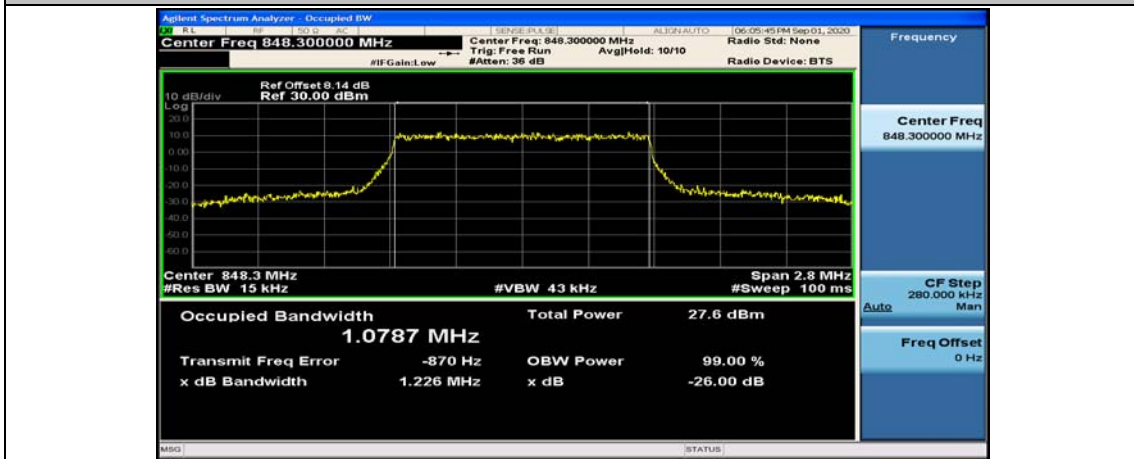

Test Graphs

Channel Bandwidth: 1.4 MHz

(Channel Bandwidth: 1.4 MHz)_MCH_QPSK_6RB#0

(Channel Bandwidth: 1.4 MHz)_HCH_QPSK_6RB#0

(Channel Bandwidth: 1.4 MHz)_LCH_16QAM_6RB#0

(Channel Bandwidth: 1.4 MHz)_MCH_16QAM_6RB#0