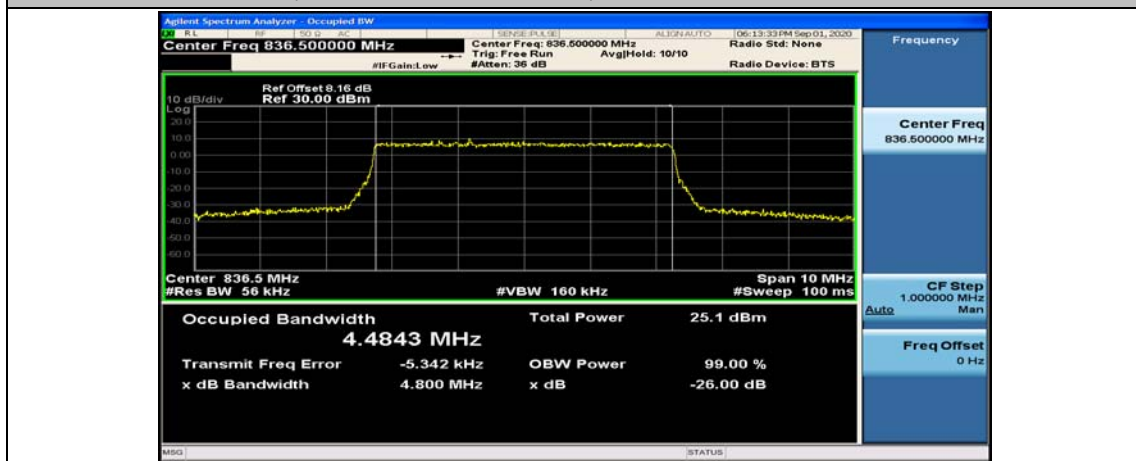

(Channel Bandwidth: 5 MHz)_MCH_16QAM_25RB#0