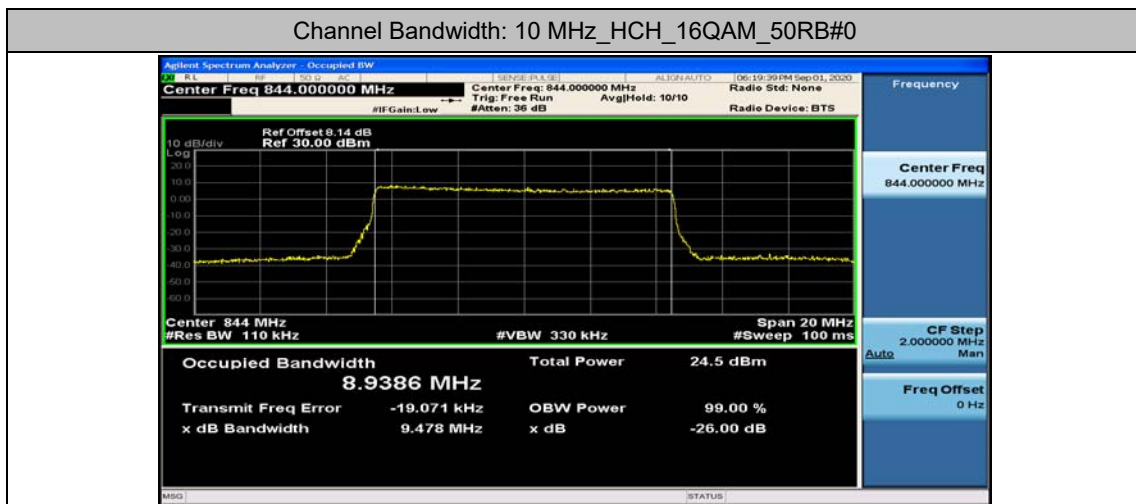

(Channel Bandwidth: 5 MHz)_LCH_QPSK_25RB#0

(Channel Bandwidth: 5 MHz)_MCH_16QAM_25RB#0

(Channel Bandwidth: 5 MHz)_HCH_16QAM_25RB#0

Channel Bandwidth: 10 MHz

Channel Bandwidth: 10 MHz_LCH_QPSK_50RB#0

Appendix D: Band Edge