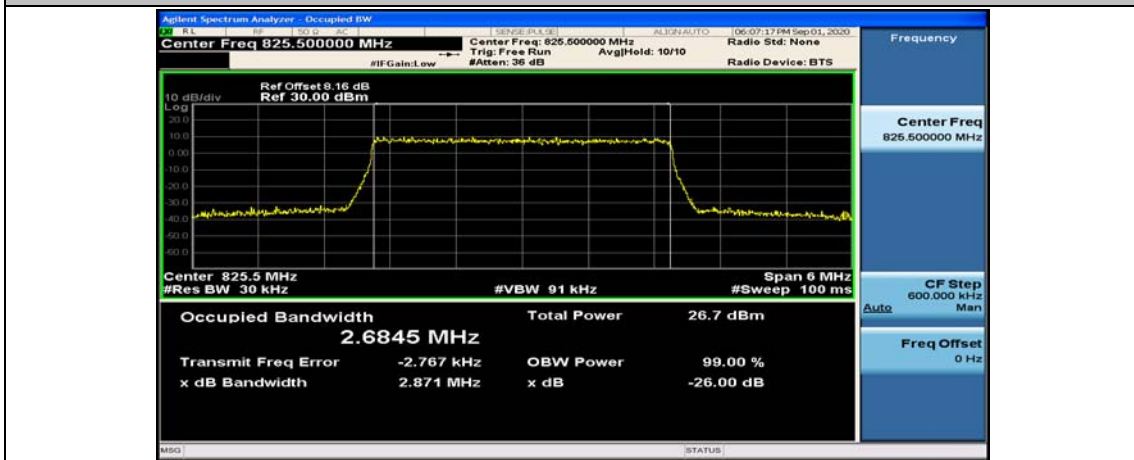

Channel Bandwidth: 3 MHz

(Channel Bandwidth: 3 MHz)_LCH_QPSK_15RB#0