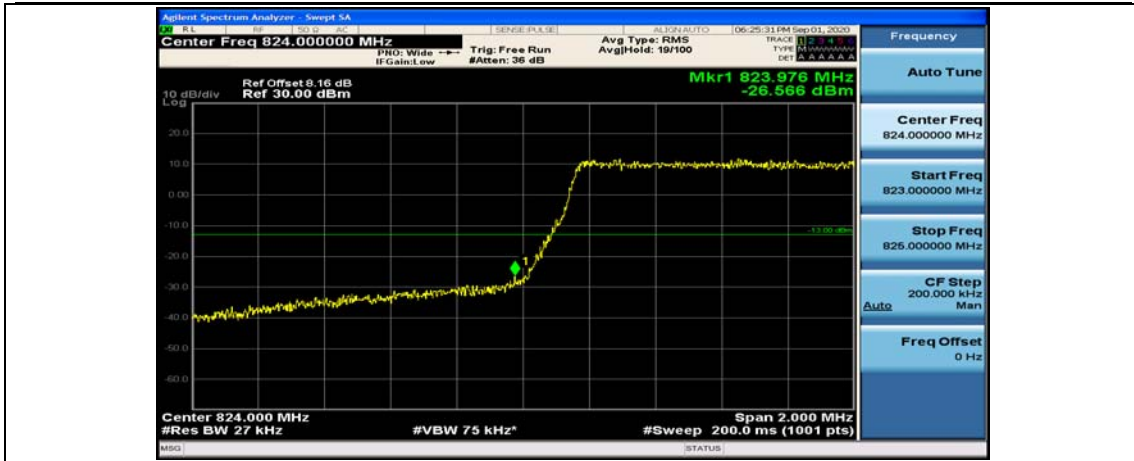

Test Graphs

Channel Bandwidth: 1.4 MHz

(Channel Bandwidth: 1.4 MHz)_LCH_QPSK_3RB#0

(Channel Bandwidth: 1.4 MHz)_LCH_QPSK_3RB#2

(Channel Bandwidth: 1.4 MHz)_LCH_QPSK_3RB#3

(Channel Bandwidth: 1.4 MHz)_LCH_QPSK_6RB#0