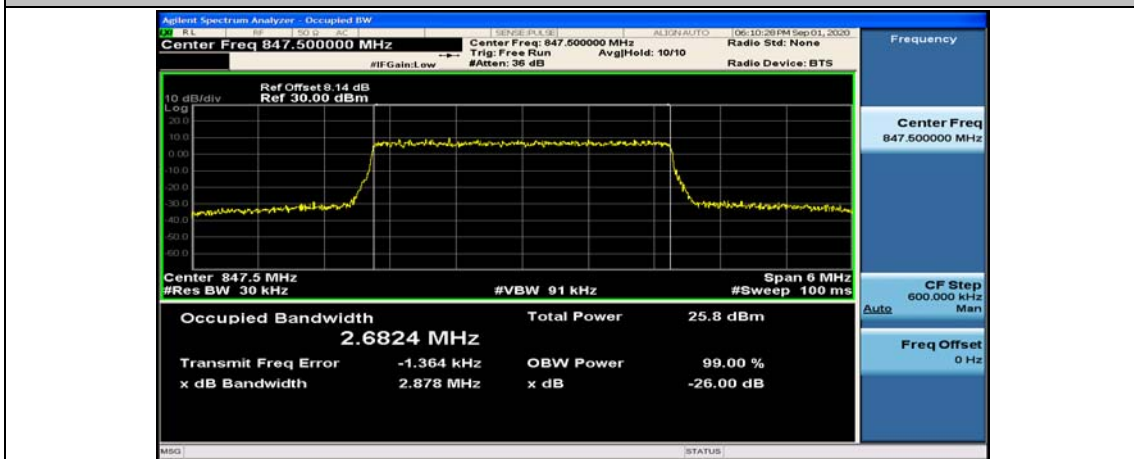

(Channel Bandwidth: 1.4 MHz)_HCH_16QAM_6RB#0

Channel Bandwidth: 3 MHz

(Channel Bandwidth: 3 MHz)_LCH_QPSK_15RB#0

(Channel Bandwidth: 3 MHz)_MCH_16QAM_15RB#0

(Channel Bandwidth: 3 MHz)_HCH_16QAM_15RB#0

Channel Bandwidth: 5 MHz