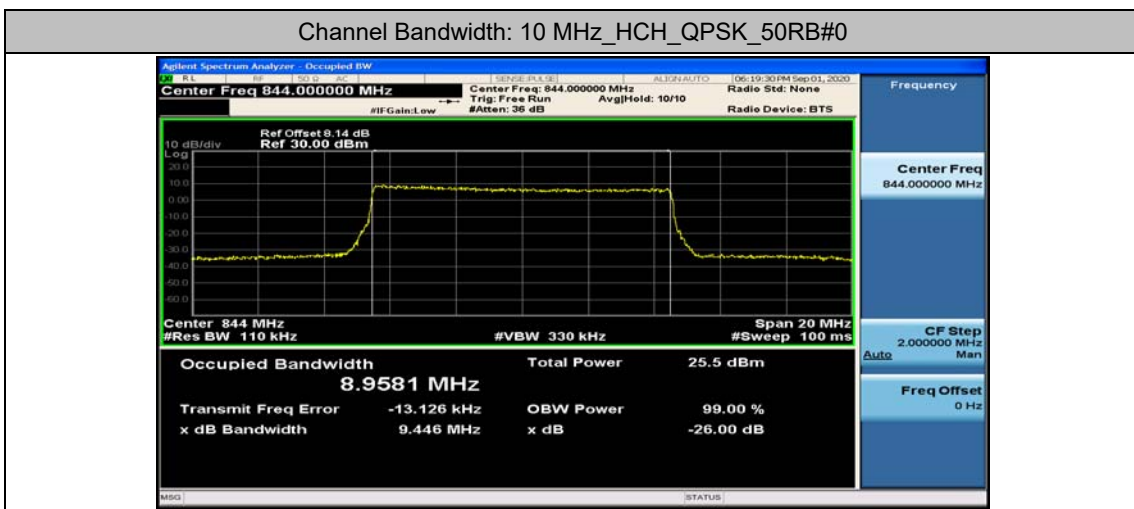

(Channel Bandwidth: 5 MHz)_LCH_QPSK_25RB#0

(Channel Bandwidth: 5 MHz)_MCH_16QAM_25RB#0

(Channel Bandwidth: 5 MHz)_HCH_16QAM_25RB#0

Channel Bandwidth: 10 MHz

Channel Bandwidth: 10 MHz_LCH_QPSK_50RB#0

Appendix D: Band Edge