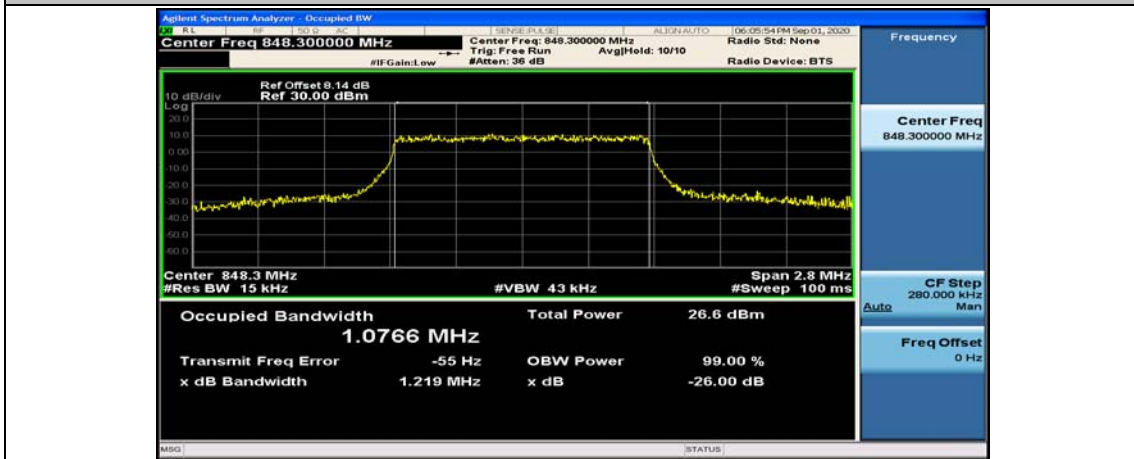

(Channel Bandwidth: 1.4 MHz)_HCH_16QAM_6RB#0