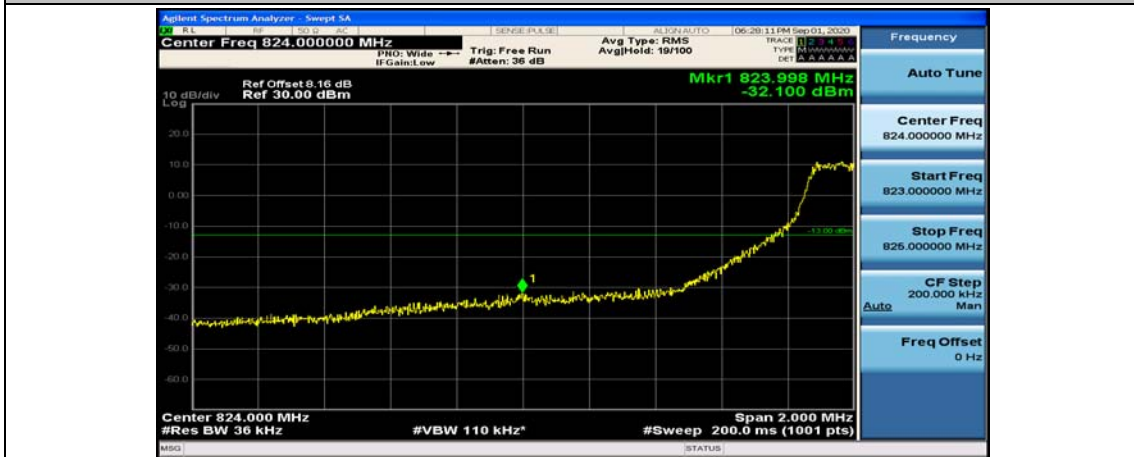

(Channel Bandwidth: 1.4 MHz)_HCH_16QAM_6RB#0

Channel Bandwidth: 3 MHz

(Channel Bandwidth: 3 MHz)_LCH_QPSK_1RB#14

(Channel Bandwidth: 3 MHz)_LCH_QPSK_8RB#0

(Channel Bandwidth: 3 MHz)_LCH_QPSK_8RB#4

(Channel Bandwidth: 3 MHz)_LCH_QPSK_8RB#7