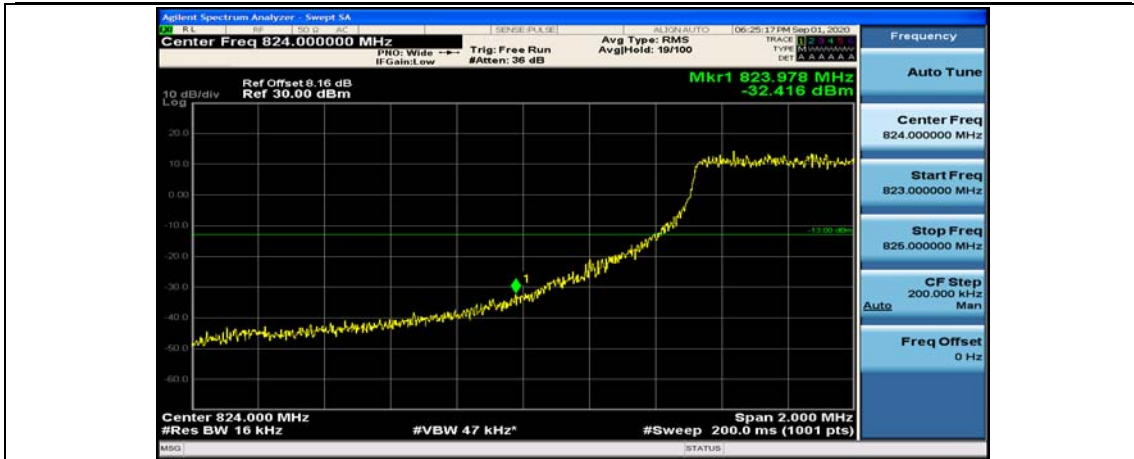

(Channel Bandwidth: 1.4 MHz)_LCH_16QAM_3RB#2