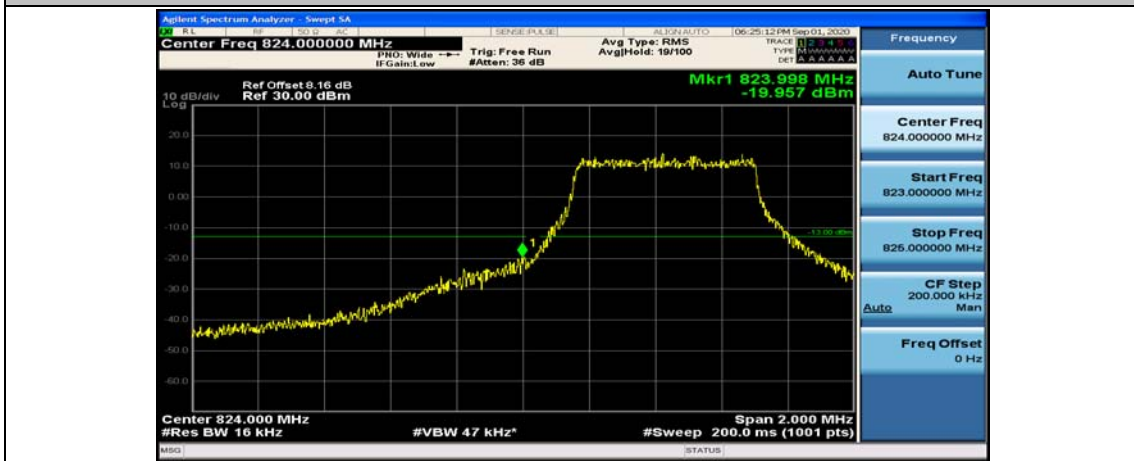

(Channel Bandwidth: 1.4 MHz)_LCH_16QAM_3RB#0