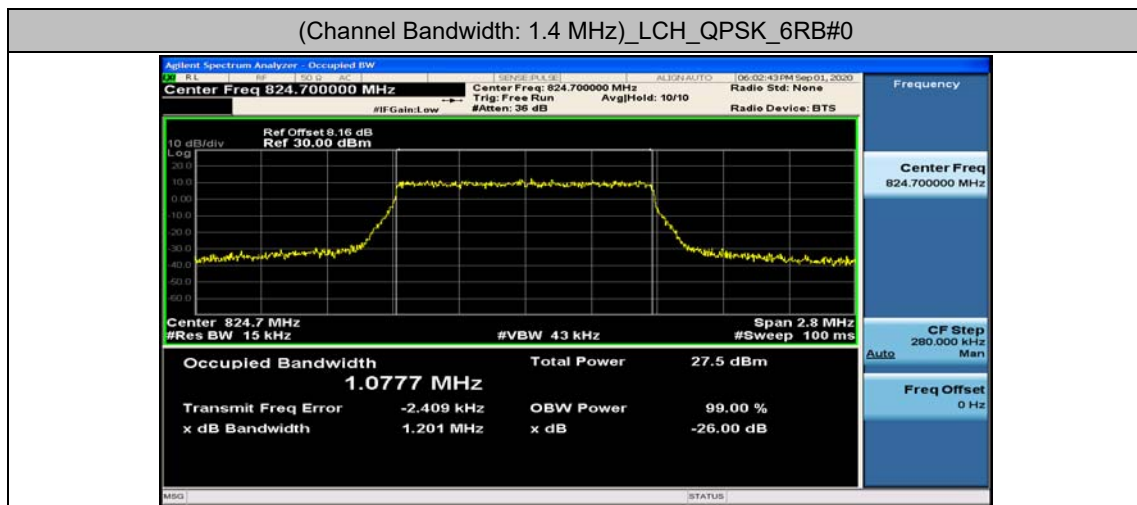

Channel Bandwidth: 10 MHz

Channel Bandwidth: 10 MHz						
Modulation	Channel	RB Configuration		Occupied Bandwidth (MHz)	26dB Bandwidth (MHz)	Verdict
		Size	Offset			
QPSK	LCH	50	0	8.9560	9.488	PASS
	MCH	50	0	8.9174	9.450	PASS
	HCH	50	0	8.9581	9.446	PASS
16QAM	LCH	50	0	8.9584	9.566	PASS
	MCH	50	0	8.9263	9.432	PASS
	HCH	50	0	8.9386	9.478	PASS

Test Graphs

Channel Bandwidth: 1.4 MHz