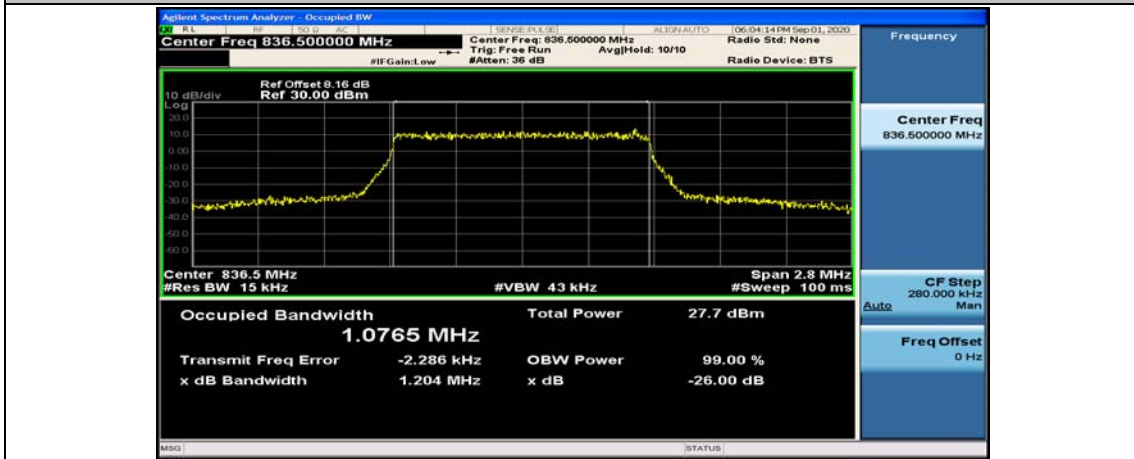

(Channel Bandwidth: 1.4 MHz)_MCH_QPSK_6RB#0