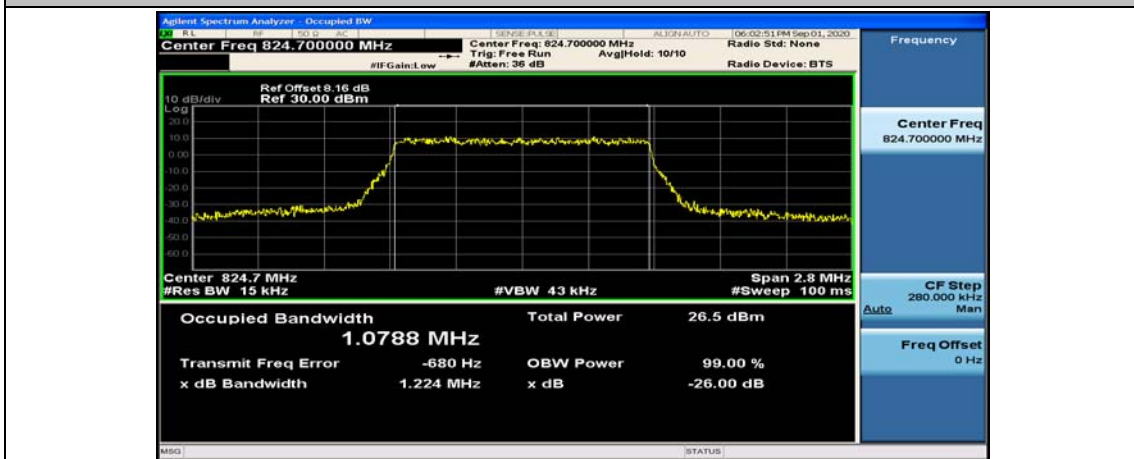

Test Graphs

Channel Bandwidth: 1.4 MHz

(Channel Bandwidth: 1.4 MHz)_MCH_QPSK_6RB#0

(Channel Bandwidth: 1.4 MHz)_HCH_QPSK_6RB#0

(Channel Bandwidth: 1.4 MHz)_LCH_16QAM_6RB#0

(Channel Bandwidth: 1.4 MHz)_MCH_16QAM_6RB#0