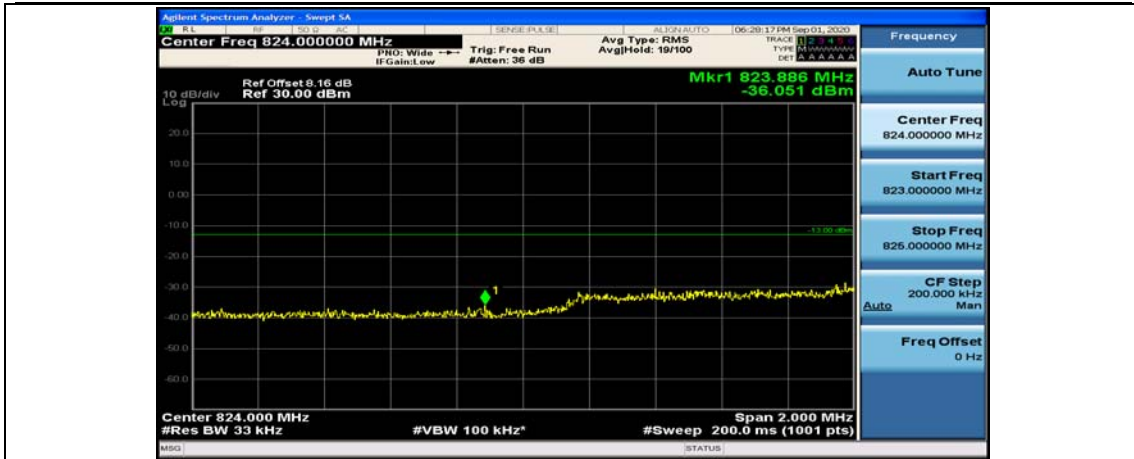

(Channel Bandwidth: 1.4 MHz)_HCH_16QAM_6RB#0

Channel Bandwidth: 3 MHz

(Channel Bandwidth: 3 MHz)_LCH_QPSK_1RB#14

(Channel Bandwidth: 3 MHz)_LCH_QPSK_8RB#0

(Channel Bandwidth: 3 MHz)_LCH_QPSK_8RB#4

(Channel Bandwidth: 3 MHz)_LCH_QPSK_8RB#7