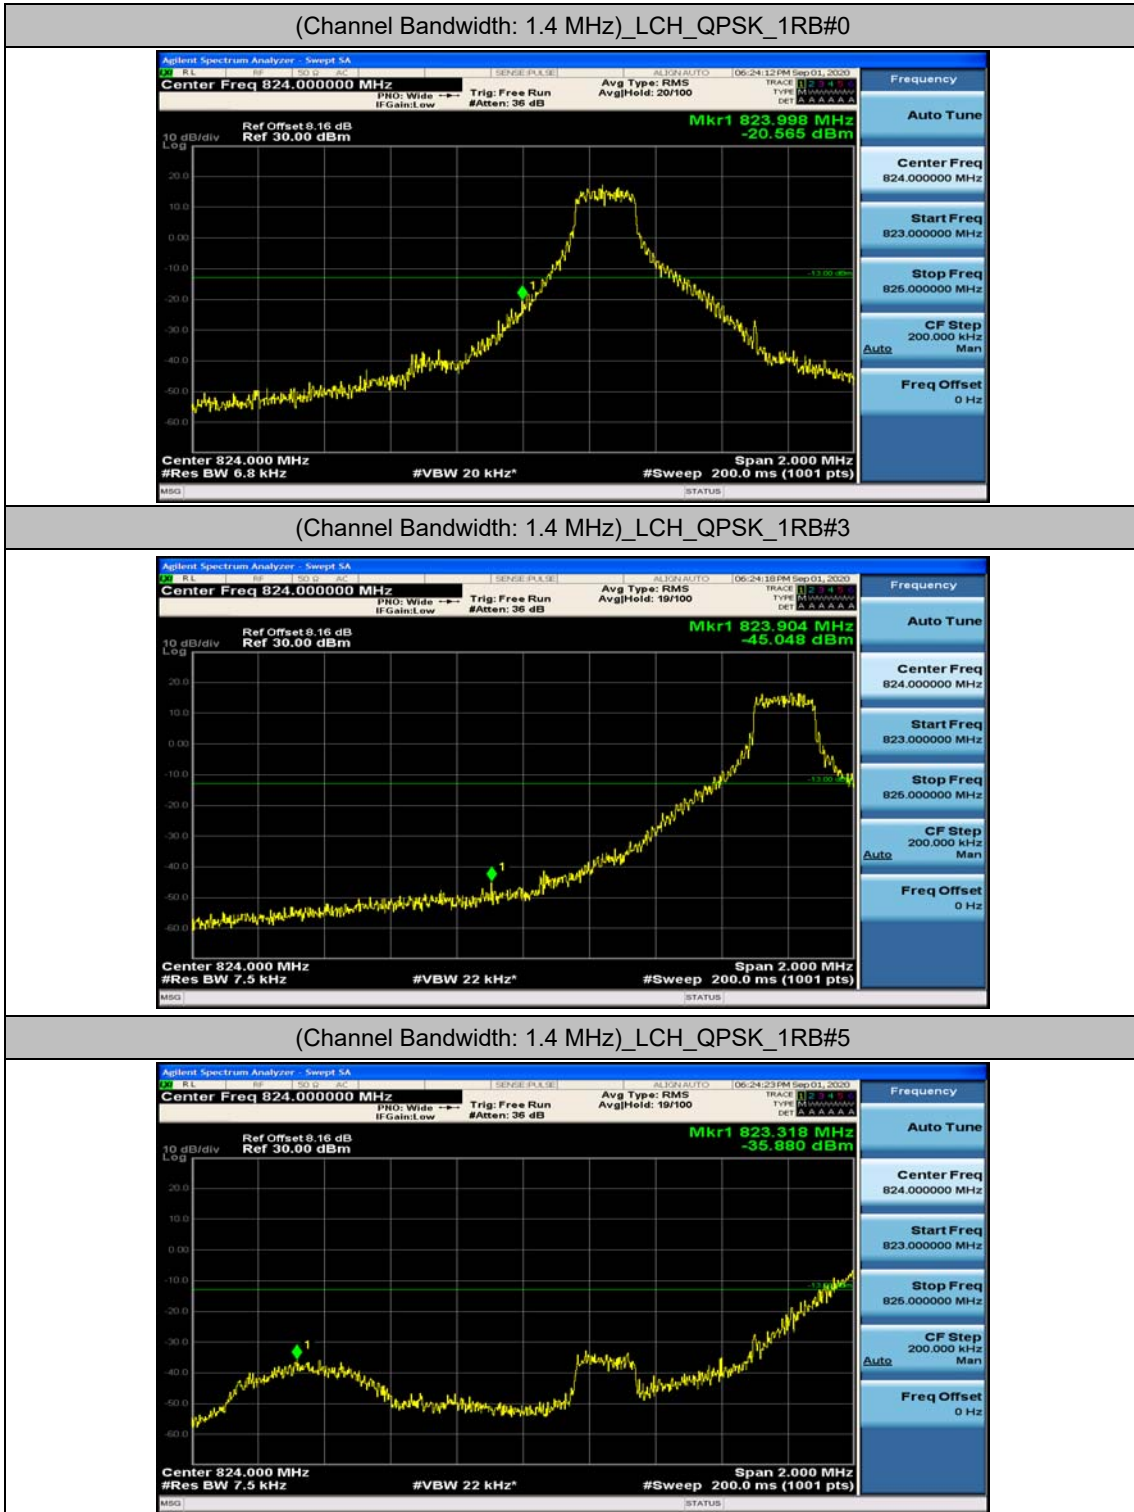

(Channel Bandwidth: 5 MHz)_LCH_QPSK_25RB#0

(Channel Bandwidth: 5 MHz)_MCH_16QAM_25RB#0

(Channel Bandwidth: 5 MHz)_HCH_16QAM_25RB#0

Channel Bandwidth: 10 MHz

Channel Bandwidth: 10 MHz_LCH_QPSK_50RB#0

Appendix D: Band Edge

Test Graphs

Channel Bandwidth: 1.4 MHz

(Channel Bandwidth: 1.4 MHz)_LCH_QPSK_3RB#0

(Channel Bandwidth: 1.4 MHz)_LCH_QPSK_3RB#2

(Channel Bandwidth: 1.4 MHz)_LCH_QPSK_3RB#3

(Channel Bandwidth: 1.4 MHz)_LCH_QPSK_6RB#0