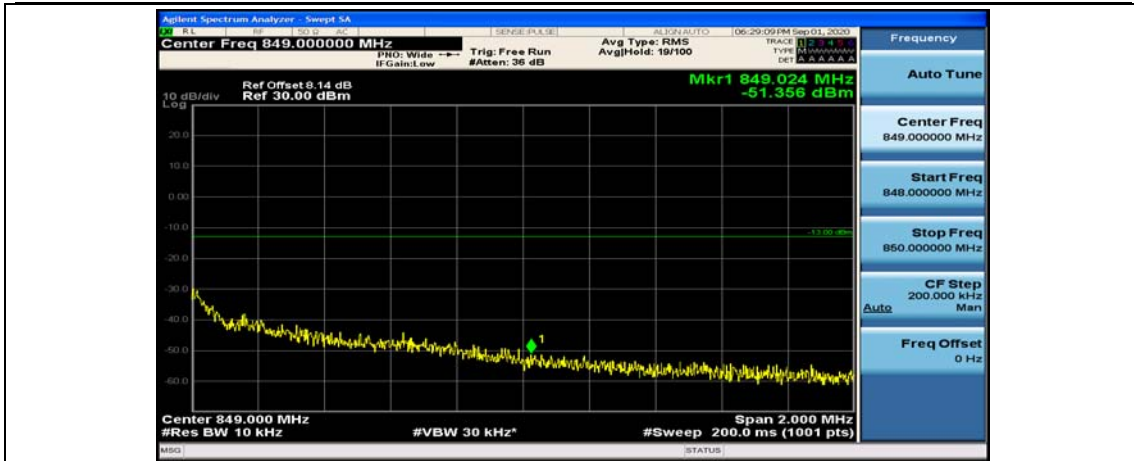

(Channel Bandwidth: 3 MHz)_HCH_QPSK_1RB#7