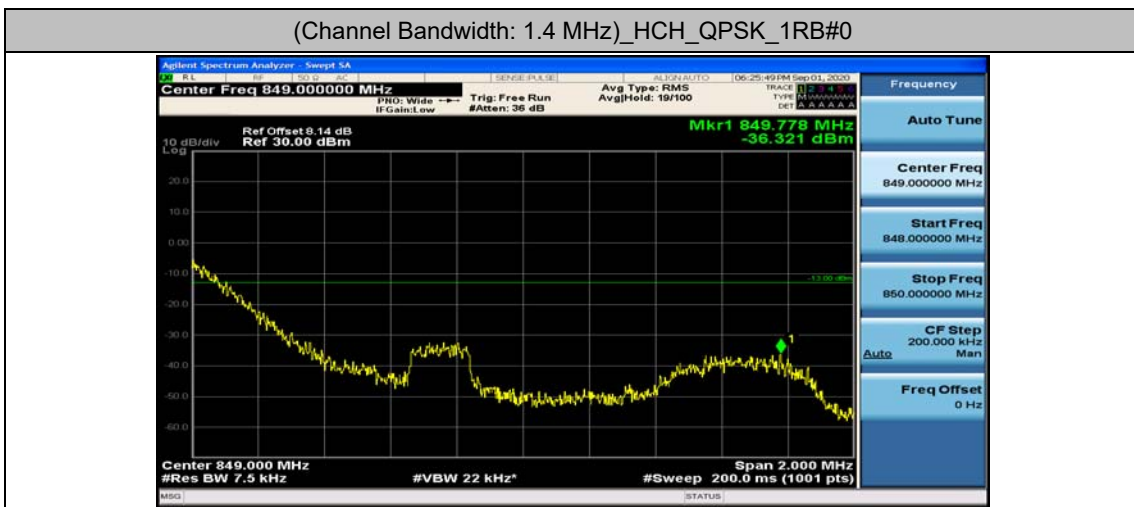

(Channel Bandwidth: 1.4 MHz)_HCH_QPSK_1RB#0