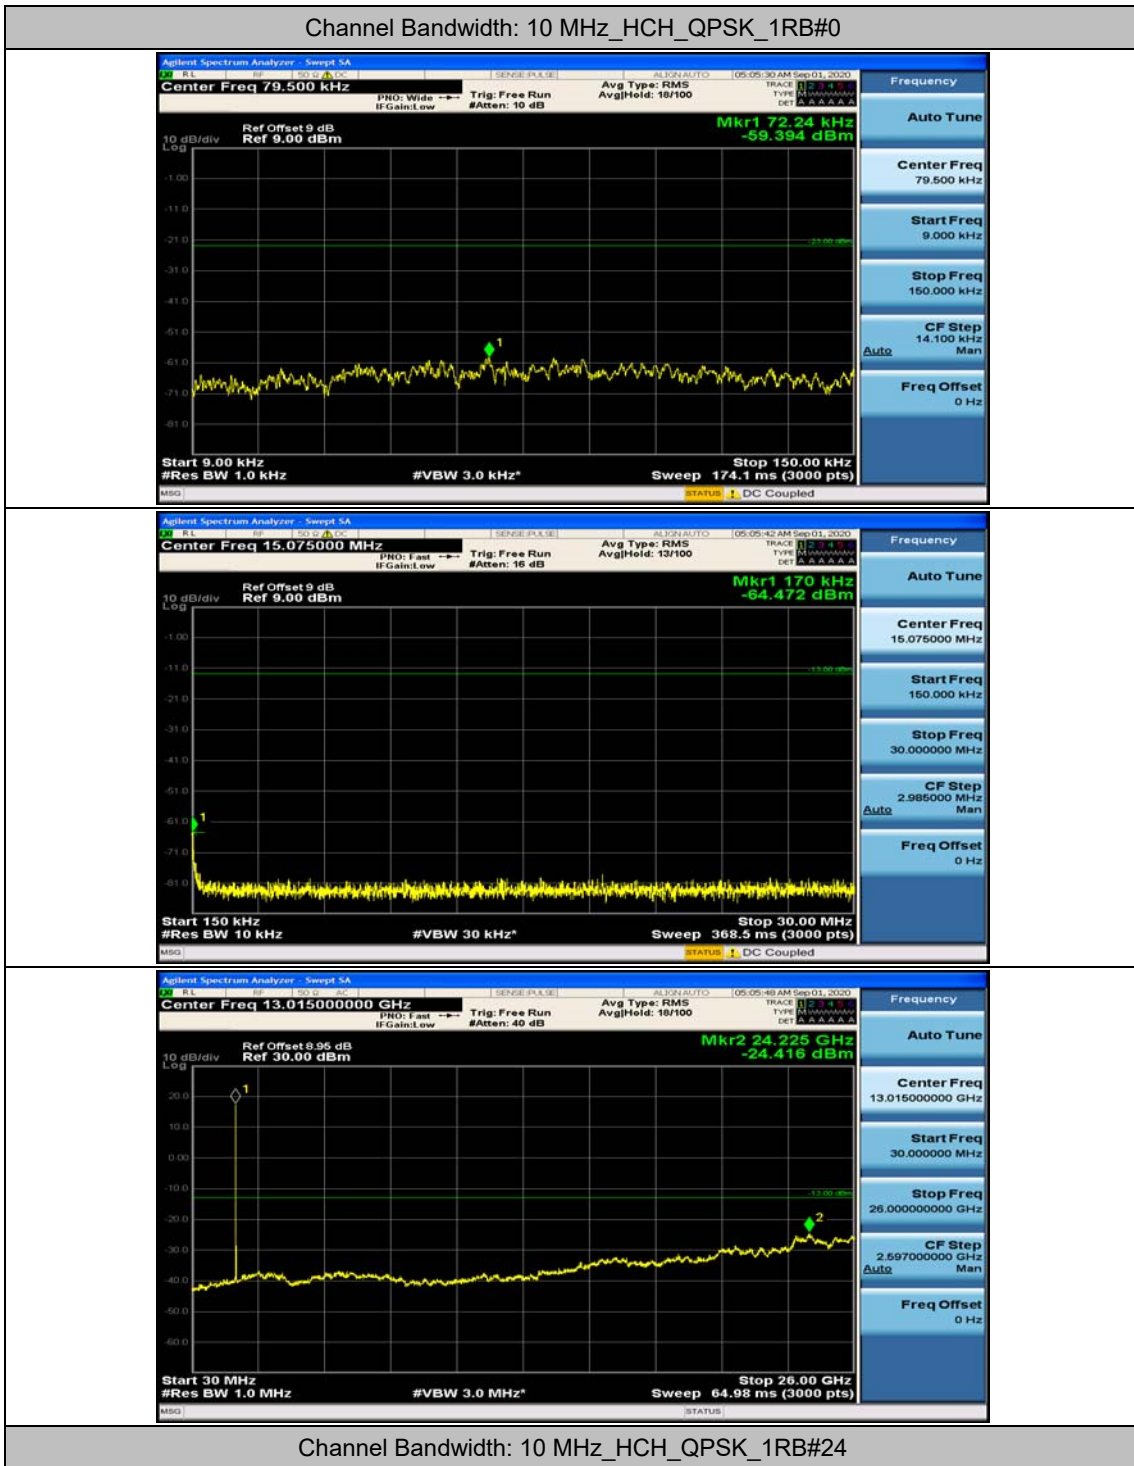

### Channel Bandwidth: 5 MHz

(Channel Bandwidth: 5 MHz)\_MCH\_QPSK\_1RB#0

(Channel Bandwidth: 5 MHz)\_MCH\_QPSK\_1RB#12

(Channel Bandwidth: 5 MHz)\_HCH\_QPSK\_1RB#0

(Channel Bandwidth: 5 MHz)\_HCH\_QPSK\_1RB#12

(Channel Bandwidth: 5 MHz)\_LCH\_16QAM\_1RB#0

(Channel Bandwidth: 5 MHz)\_LCH\_16QAM\_1RB#12

### Channel Bandwidth: 10 MHz

**Channel Bandwidth: 15 MHz**