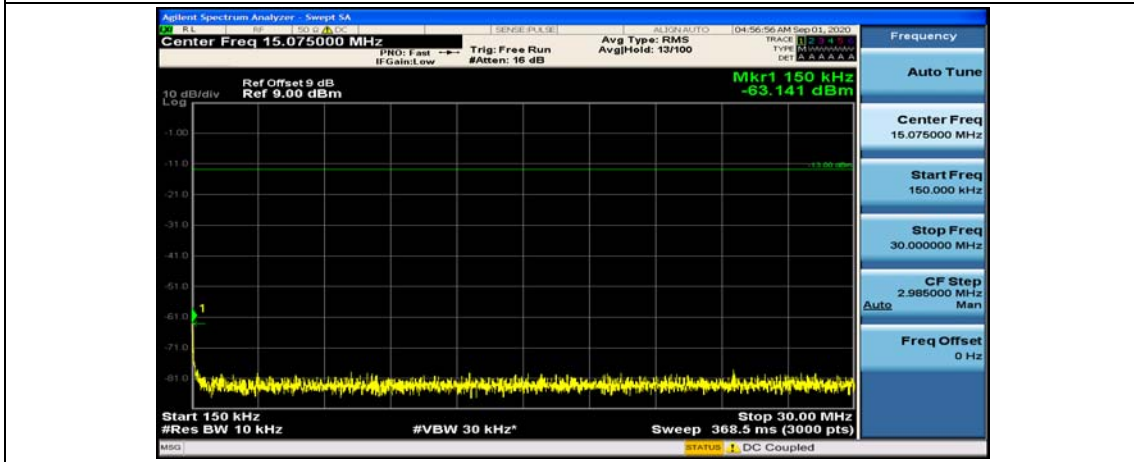

### Channel Bandwidth: 5 MHz

(Channel Bandwidth: 5 MHz)\_MCH\_QPSK\_1RB#0

(Channel Bandwidth: 5 MHz)\_MCH\_QPSK\_1RB#12

(Channel Bandwidth: 5 MHz)\_HCH\_QPSK\_1RB#0

(Channel Bandwidth: 5 MHz)\_HCH\_QPSK\_1RB#12

(Channel Bandwidth: 5 MHz)\_LCH\_16QAM\_1RB#0

(Channel Bandwidth: 5 MHz)\_LCH\_16QAM\_1RB#12

### Channel Bandwidth: 10 MHz

**Channel Bandwidth: 15 MHz**