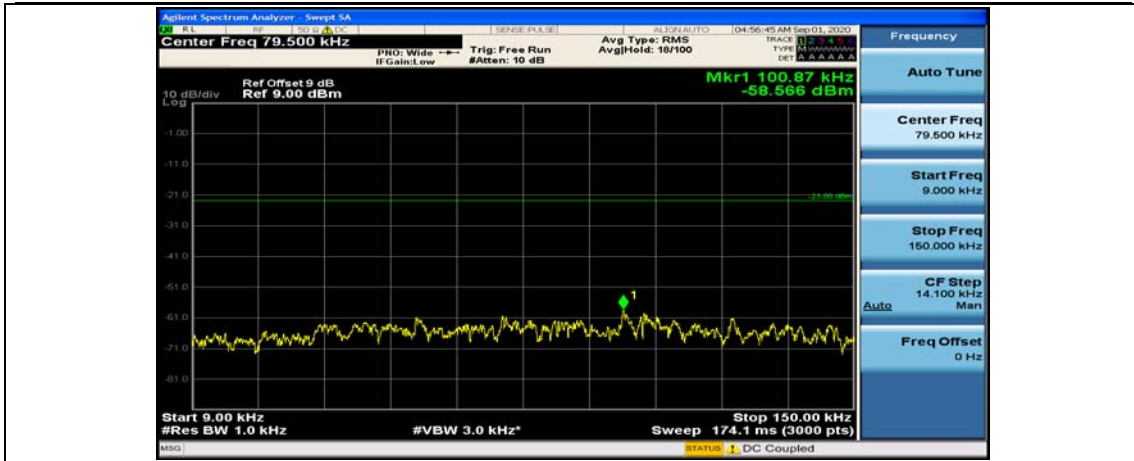

### Channel Bandwidth: 5 MHz

(Channel Bandwidth: 5 MHz)\_MCH\_QPSK\_1RB#0

(Channel Bandwidth: 5 MHz)\_MCH\_QPSK\_1RB#12

(Channel Bandwidth: 5 MHz)\_HCH\_QPSK\_1RB#0

(Channel Bandwidth: 5 MHz)\_HCH\_QPSK\_1RB#12

(Channel Bandwidth: 5 MHz)\_LCH\_16QAM\_1RB#0

(Channel Bandwidth: 5 MHz)\_LCH\_16QAM\_1RB#12