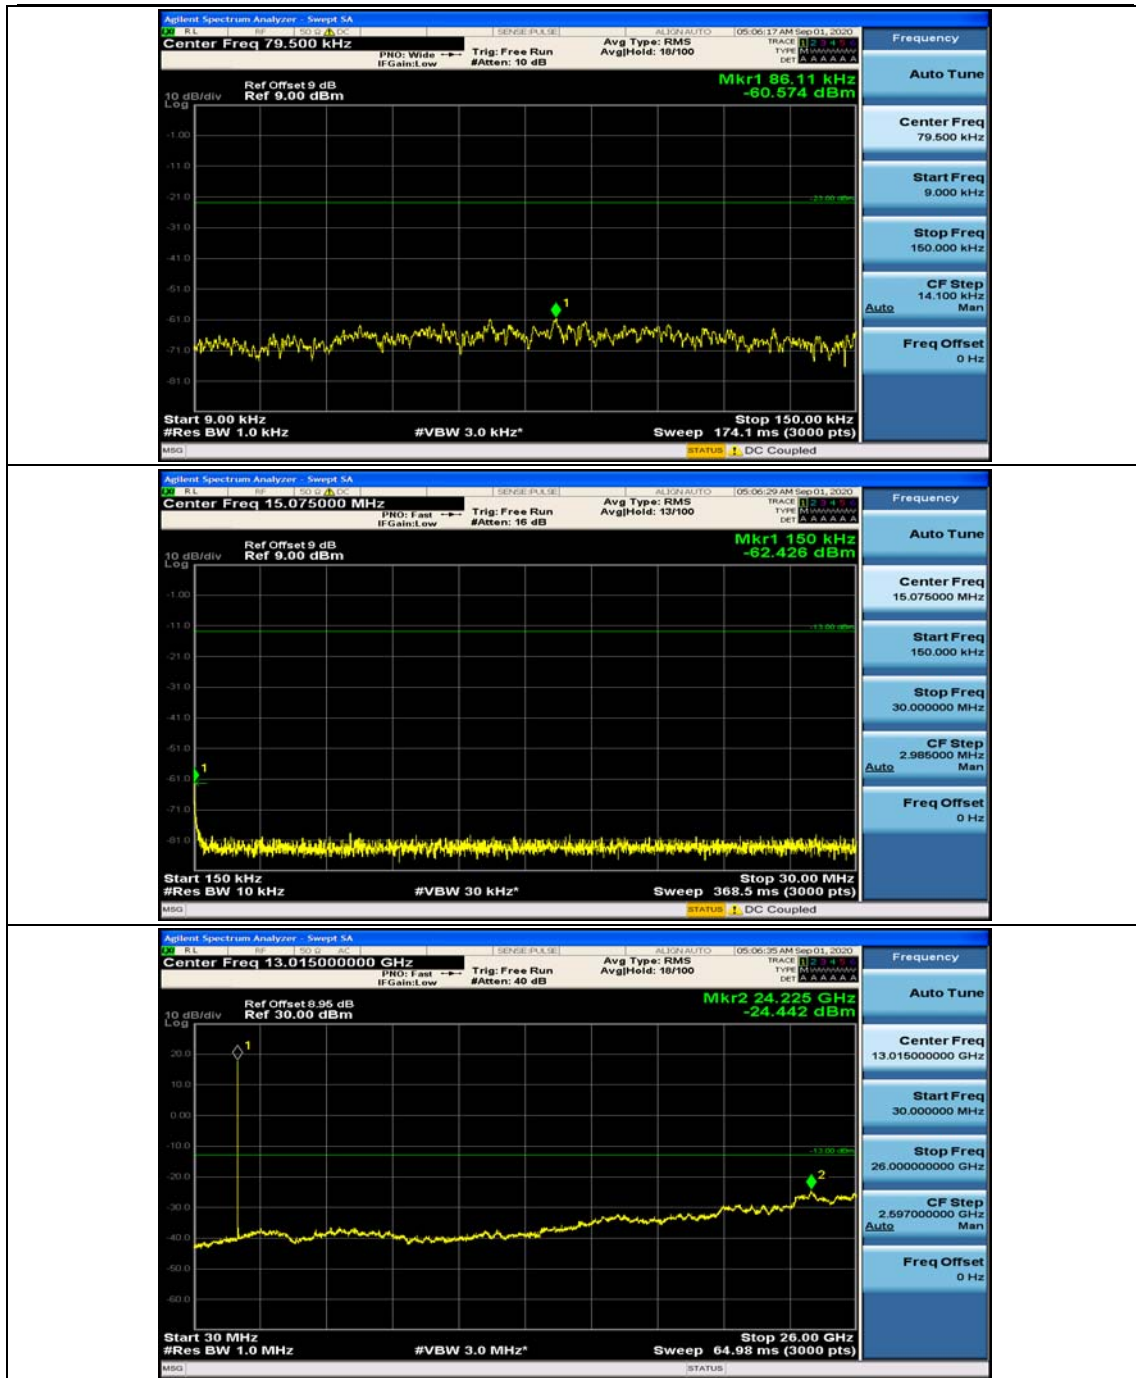

### Channel Bandwidth: 5 MHz

(Channel Bandwidth: 5 MHz)\_MCH\_QPSK\_1RB#0

(Channel Bandwidth: 5 MHz)\_MCH\_QPSK\_1RB#12

(Channel Bandwidth: 5 MHz)\_HCH\_QPSK\_1RB#0

(Channel Bandwidth: 5 MHz)\_HCH\_QPSK\_1RB#12

(Channel Bandwidth: 5 MHz)\_LCH\_16QAM\_1RB#0

(Channel Bandwidth: 5 MHz)\_LCH\_16QAM\_1RB#12

### Channel Bandwidth: 10 MHz

**Channel Bandwidth: 15 MHz**