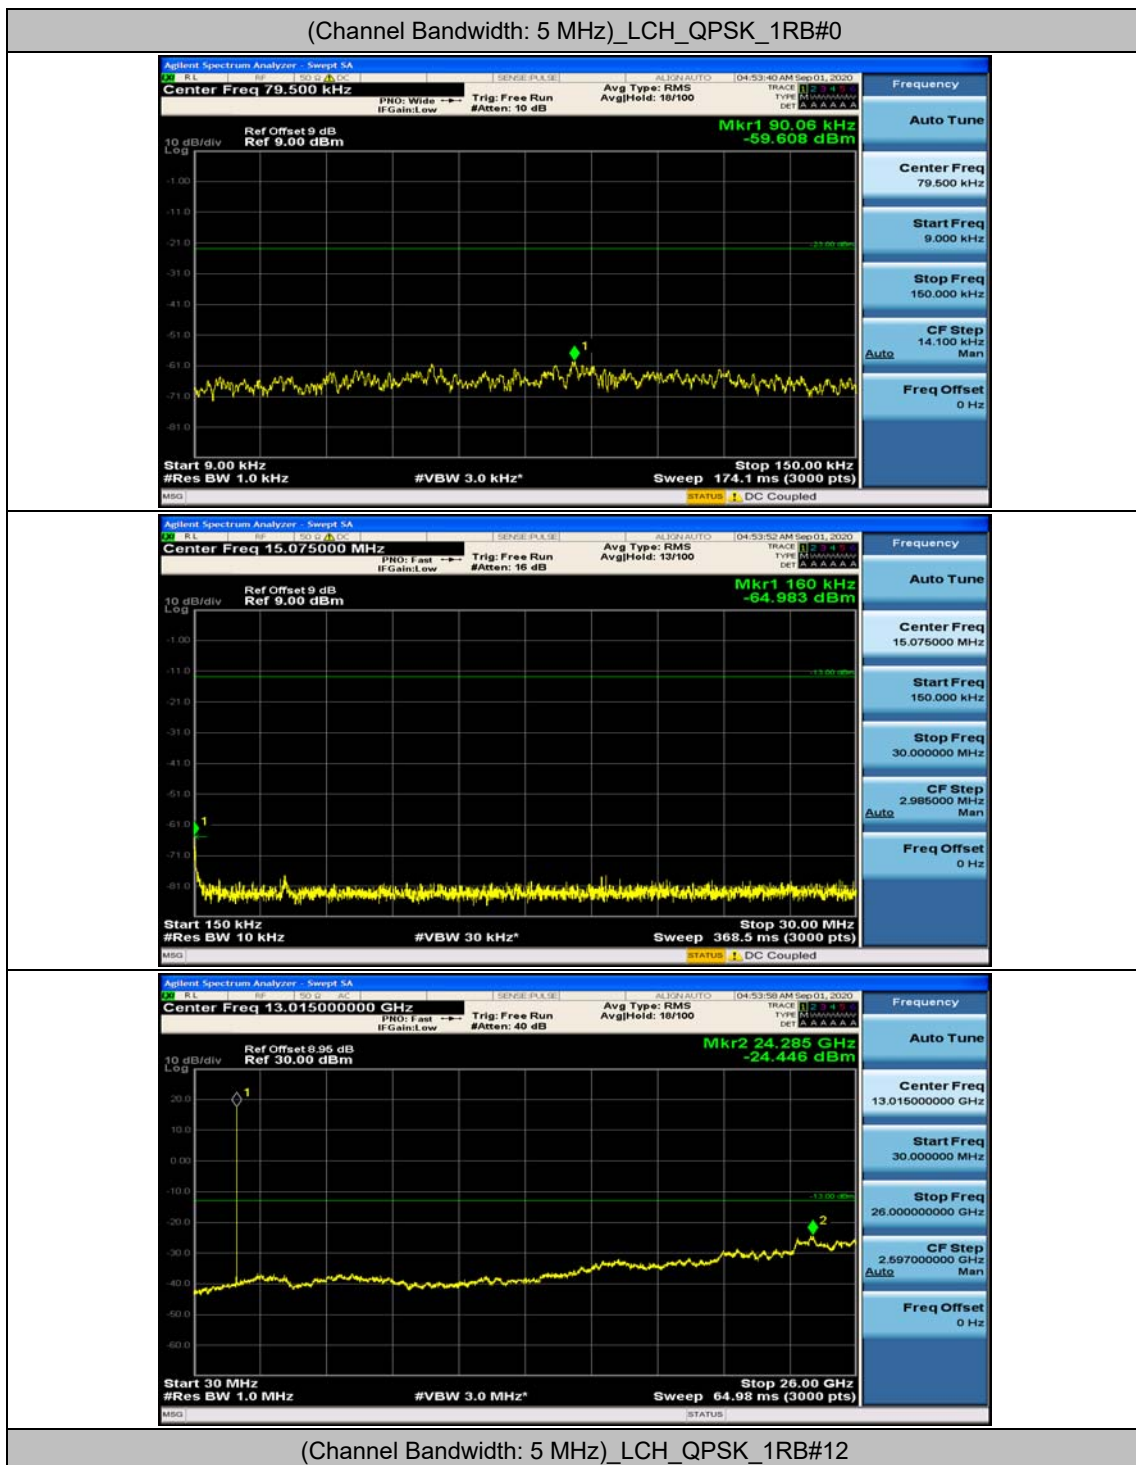

### Channel Bandwidth: 5 MHz

(Channel Bandwidth: 5 MHz)\_MCH\_QPSK\_1RB#0

(Channel Bandwidth: 5 MHz)\_MCH\_QPSK\_1RB#12

(Channel Bandwidth: 5 MHz)\_HCH\_QPSK\_1RB#0

(Channel Bandwidth: 5 MHz)\_HCH\_QPSK\_1RB#12

(Channel Bandwidth: 5 MHz)\_LCH\_16QAM\_1RB#0

(Channel Bandwidth: 5 MHz)\_LCH\_16QAM\_1RB#12

### Channel Bandwidth: 10 MHz

**Channel Bandwidth: 15 MHz**