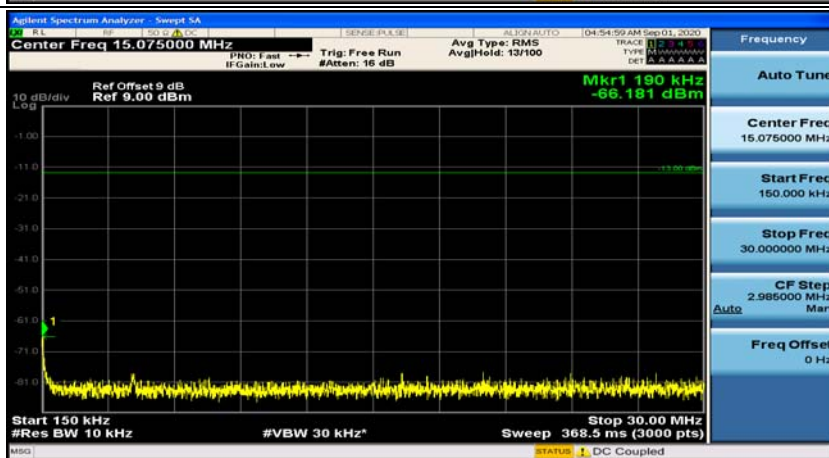

### Channel Bandwidth: 5 MHz

(Channel Bandwidth: 5 MHz)\_MCH\_QPSK\_1RB#0

(Channel Bandwidth: 5 MHz)\_MCH\_QPSK\_1RB#12

(Channel Bandwidth: 5 MHz)\_HCH\_QPSK\_1RB#0

(Channel Bandwidth: 5 MHz)\_HCH\_QPSK\_1RB#12

(Channel Bandwidth: 5 MHz)\_LCH\_16QAM\_1RB#0

(Channel Bandwidth: 5 MHz)\_LCH\_16QAM\_1RB#12