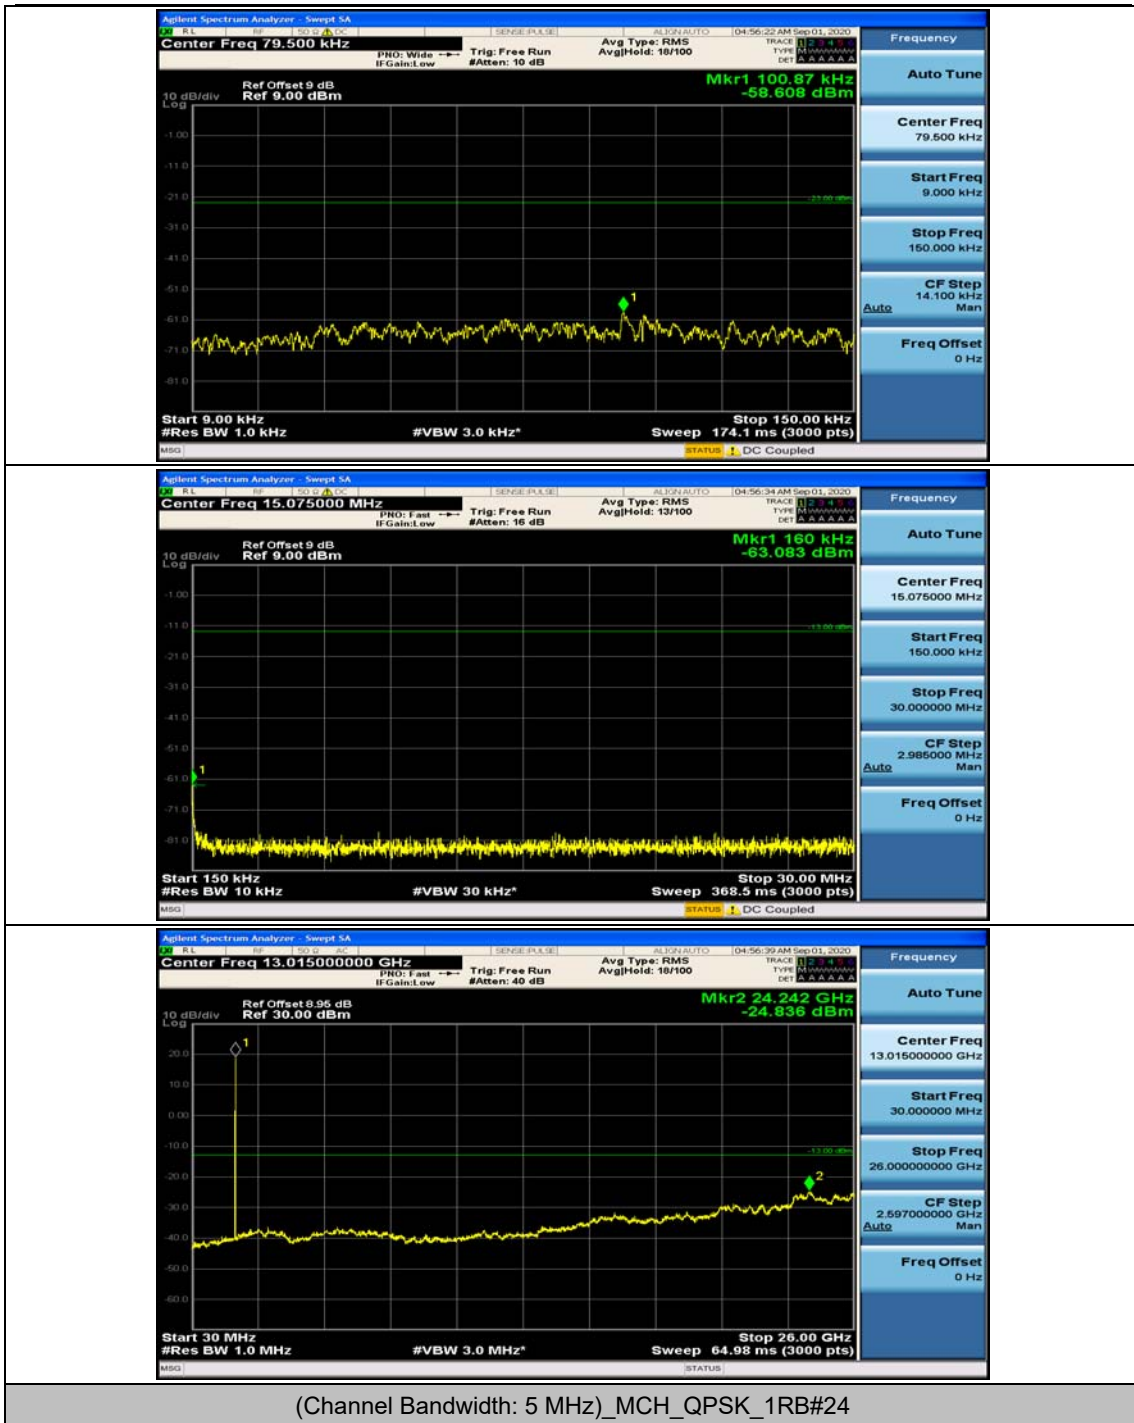

### Channel Bandwidth: 5 MHz

(Channel Bandwidth: 5 MHz)\_MCH\_QPSK\_1RB#0

(Channel Bandwidth: 5 MHz)\_MCH\_QPSK\_1RB#12

(Channel Bandwidth: 5 MHz)\_HCH\_QPSK\_1RB#0

(Channel Bandwidth: 5 MHz)\_HCH\_QPSK\_1RB#12

(Channel Bandwidth: 5 MHz)\_LCH\_16QAM\_1RB#0

(Channel Bandwidth: 5 MHz)\_LCH\_16QAM\_1RB#12

### Channel Bandwidth: 10 MHz

**Channel Bandwidth: 15 MHz**