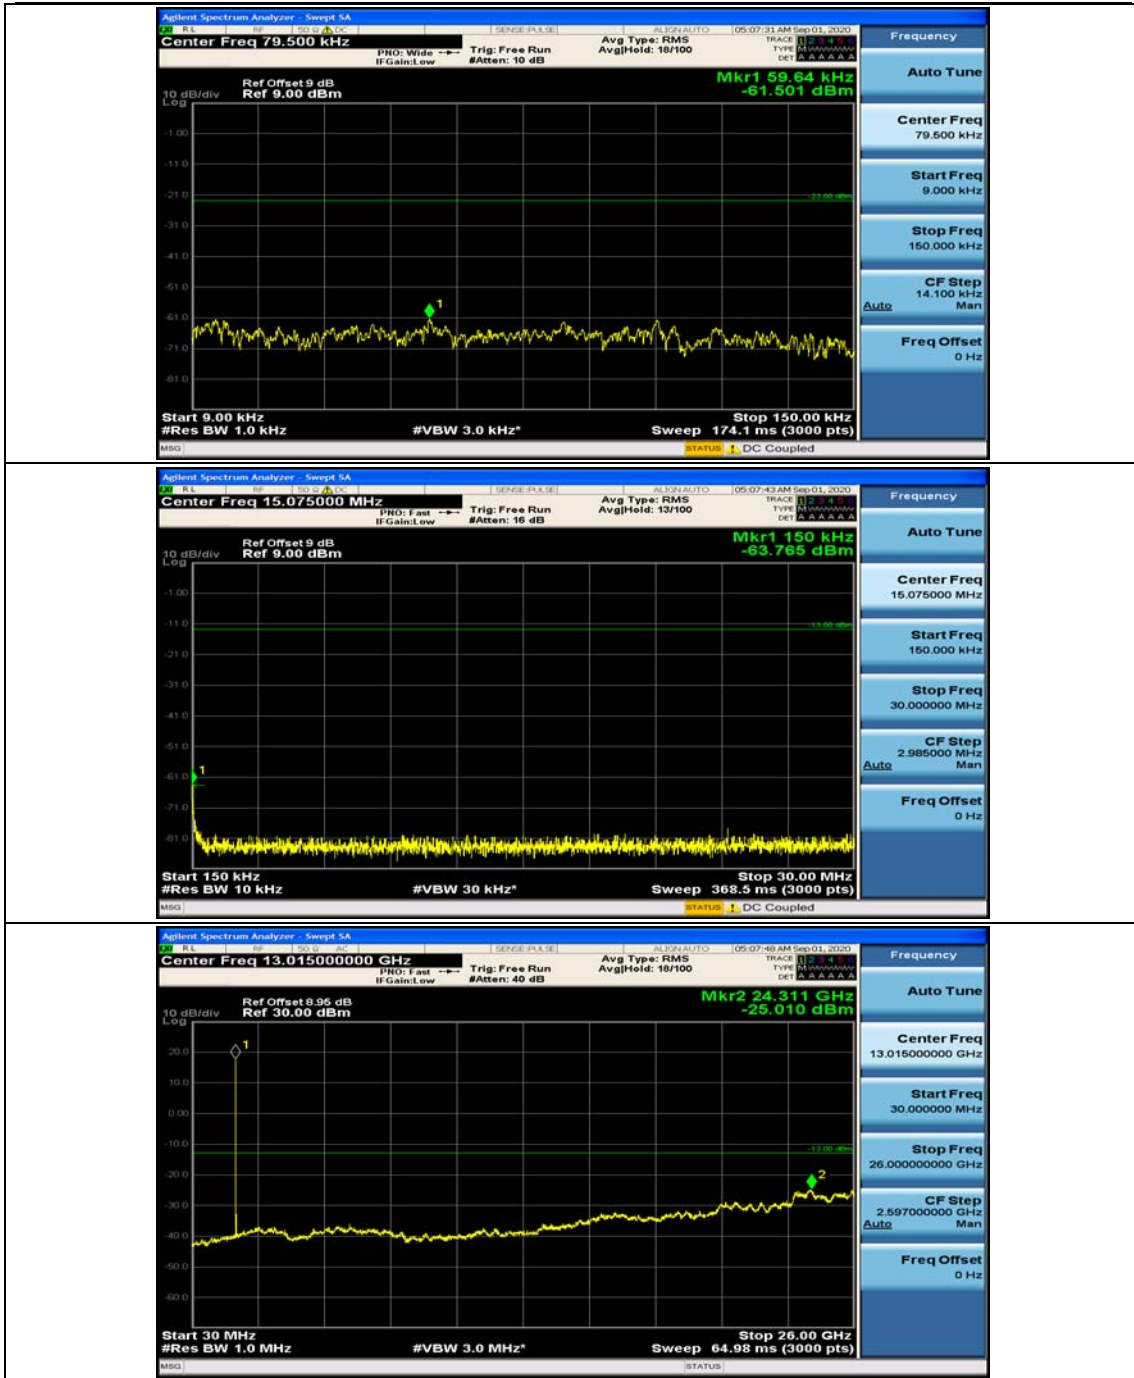

### Channel Bandwidth: 5 MHz

(Channel Bandwidth: 5 MHz)\_MCH\_QPSK\_1RB#0

(Channel Bandwidth: 5 MHz)\_MCH\_QPSK\_1RB#12

(Channel Bandwidth: 5 MHz)\_HCH\_QPSK\_1RB#0

(Channel Bandwidth: 5 MHz)\_HCH\_QPSK\_1RB#12

(Channel Bandwidth: 5 MHz)\_LCH\_16QAM\_1RB#0

(Channel Bandwidth: 5 MHz)\_LCH\_16QAM\_1RB#12

### Channel Bandwidth: 10 MHz

**Channel Bandwidth: 15 MHz**