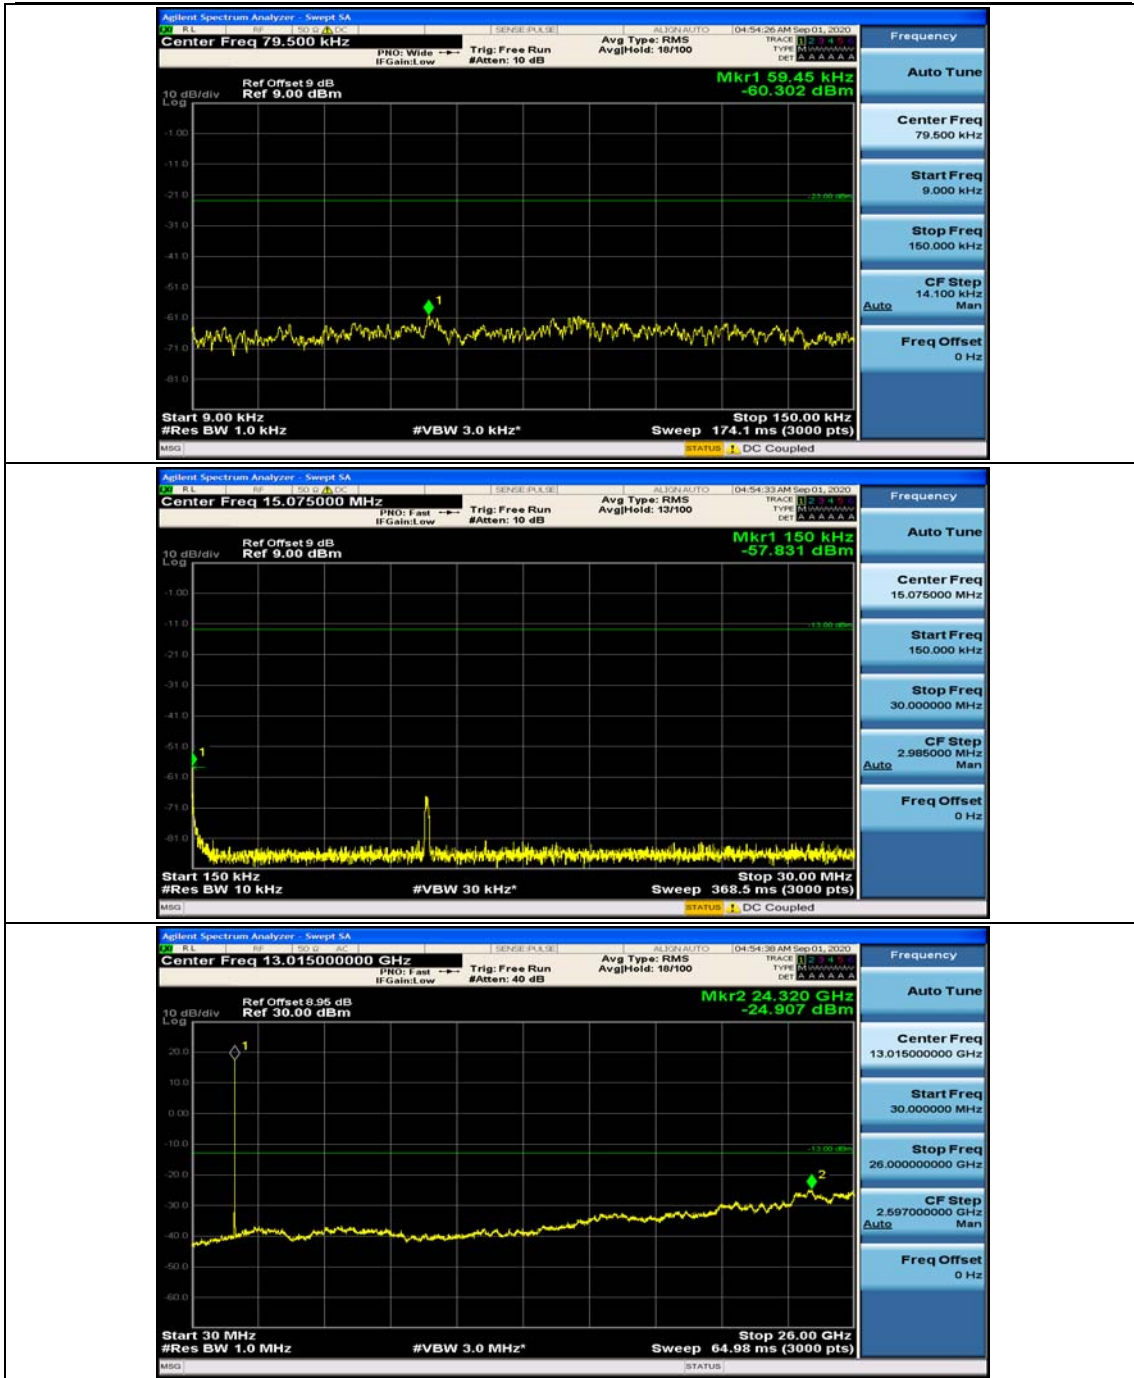

### Channel Bandwidth: 5 MHz

(Channel Bandwidth: 5 MHz)\_MCH\_QPSK\_1RB#0

(Channel Bandwidth: 5 MHz)\_MCH\_QPSK\_1RB#12

(Channel Bandwidth: 5 MHz)\_HCH\_QPSK\_1RB#0

(Channel Bandwidth: 5 MHz)\_HCH\_QPSK\_1RB#12

(Channel Bandwidth: 5 MHz)\_LCH\_16QAM\_1RB#0

(Channel Bandwidth: 5 MHz)\_LCH\_16QAM\_1RB#12

### Channel Bandwidth: 10 MHz

**Channel Bandwidth: 15 MHz**