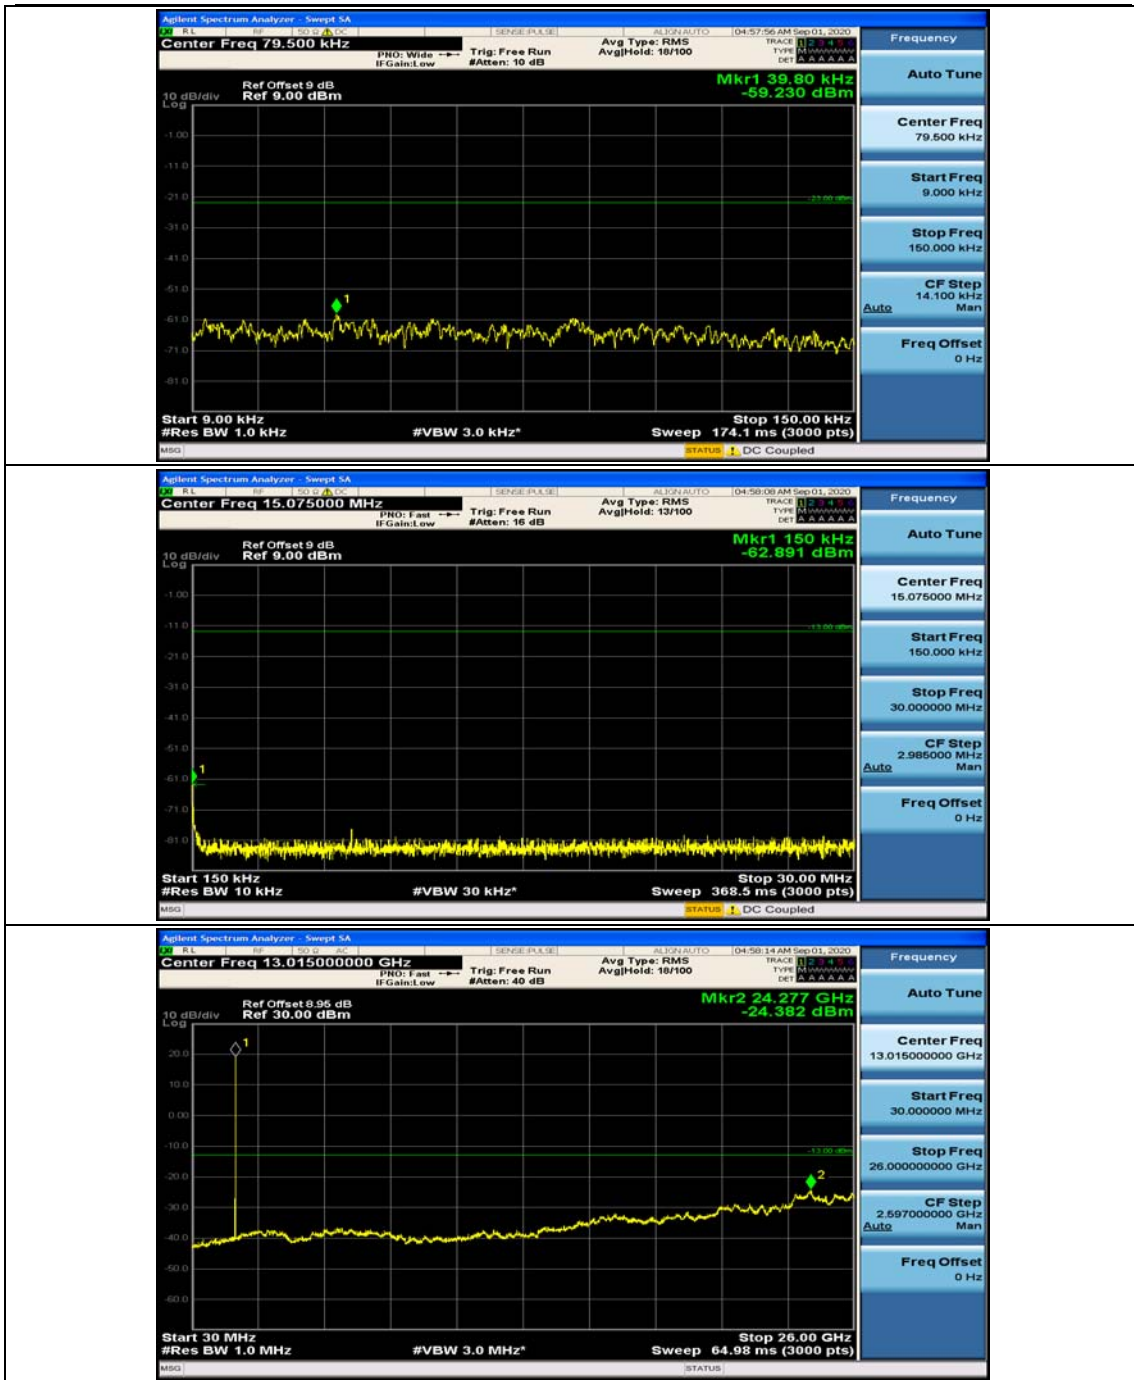

### Channel Bandwidth: 5 MHz

(Channel Bandwidth: 5 MHz)\_MCH\_QPSK\_1RB#0

(Channel Bandwidth: 5 MHz)\_MCH\_QPSK\_1RB#12

(Channel Bandwidth: 5 MHz)\_HCH\_QPSK\_1RB#0

(Channel Bandwidth: 5 MHz)\_HCH\_QPSK\_1RB#12

(Channel Bandwidth: 5 MHz)\_LCH\_16QAM\_1RB#0

(Channel Bandwidth: 5 MHz)\_LCH\_16QAM\_1RB#12

### Channel Bandwidth: 10 MHz

**Channel Bandwidth: 15 MHz**