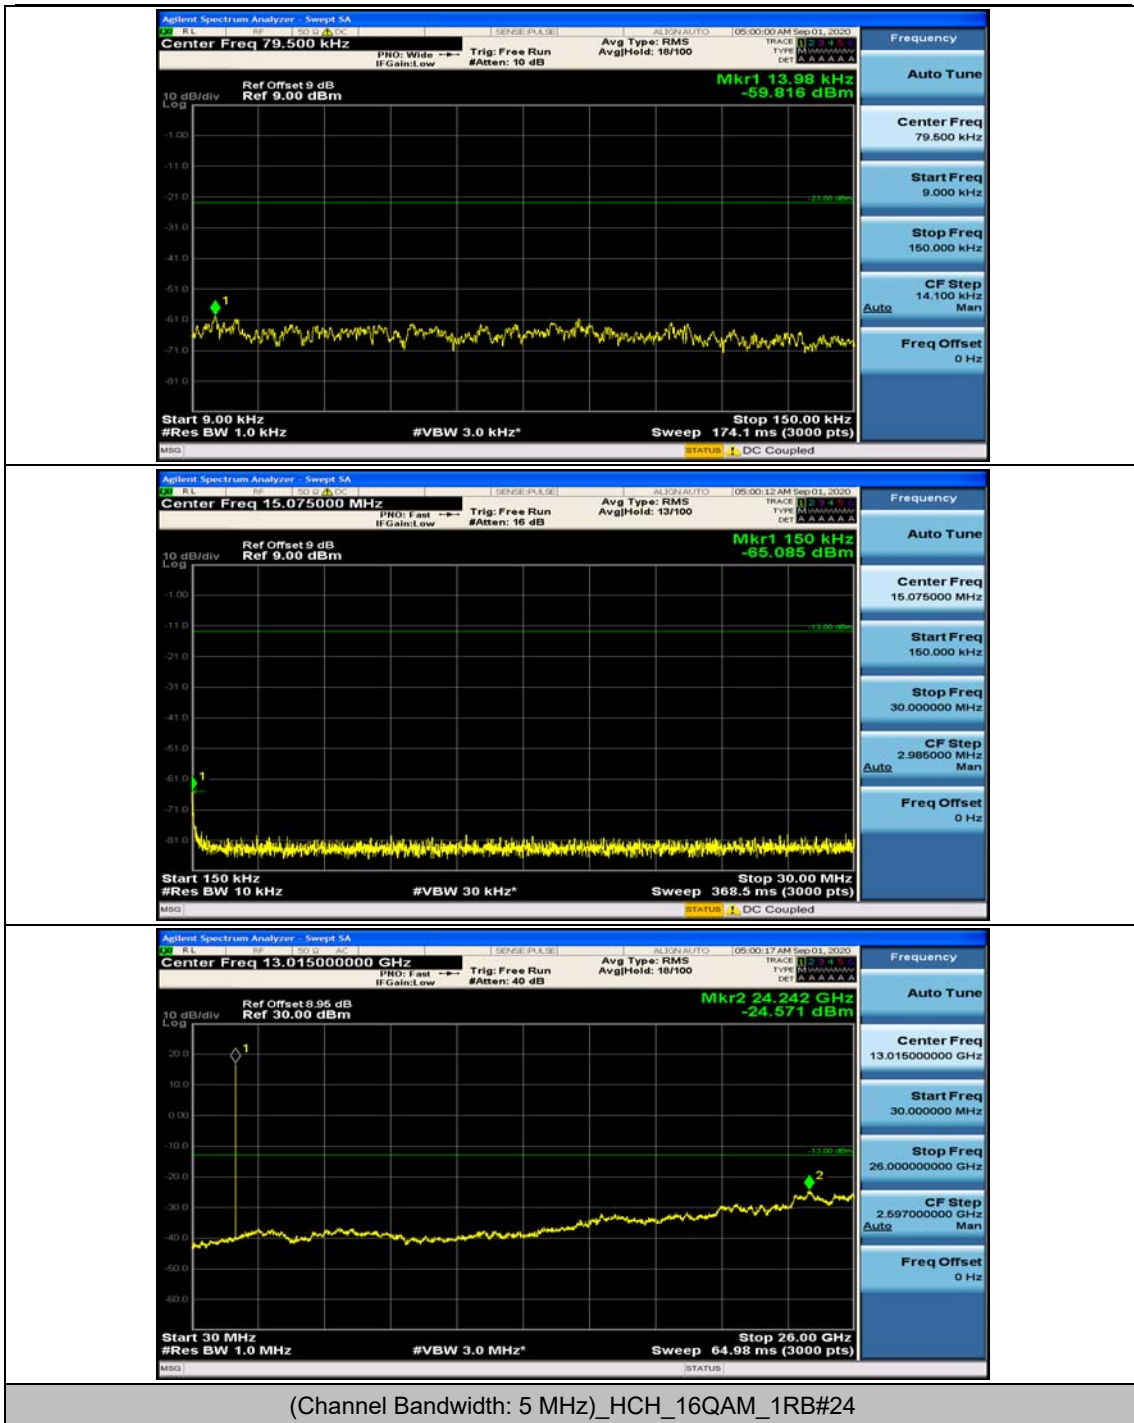

### Channel Bandwidth: 5 MHz

(Channel Bandwidth: 5 MHz)\_MCH\_QPSK\_1RB#0

(Channel Bandwidth: 5 MHz)\_MCH\_QPSK\_1RB#12

(Channel Bandwidth: 5 MHz)\_HCH\_QPSK\_1RB#0

(Channel Bandwidth: 5 MHz)\_HCH\_QPSK\_1RB#12

(Channel Bandwidth: 5 MHz)\_LCH\_16QAM\_1RB#0

(Channel Bandwidth: 5 MHz)\_LCH\_16QAM\_1RB#12

### Channel Bandwidth: 10 MHz

**Channel Bandwidth: 15 MHz**