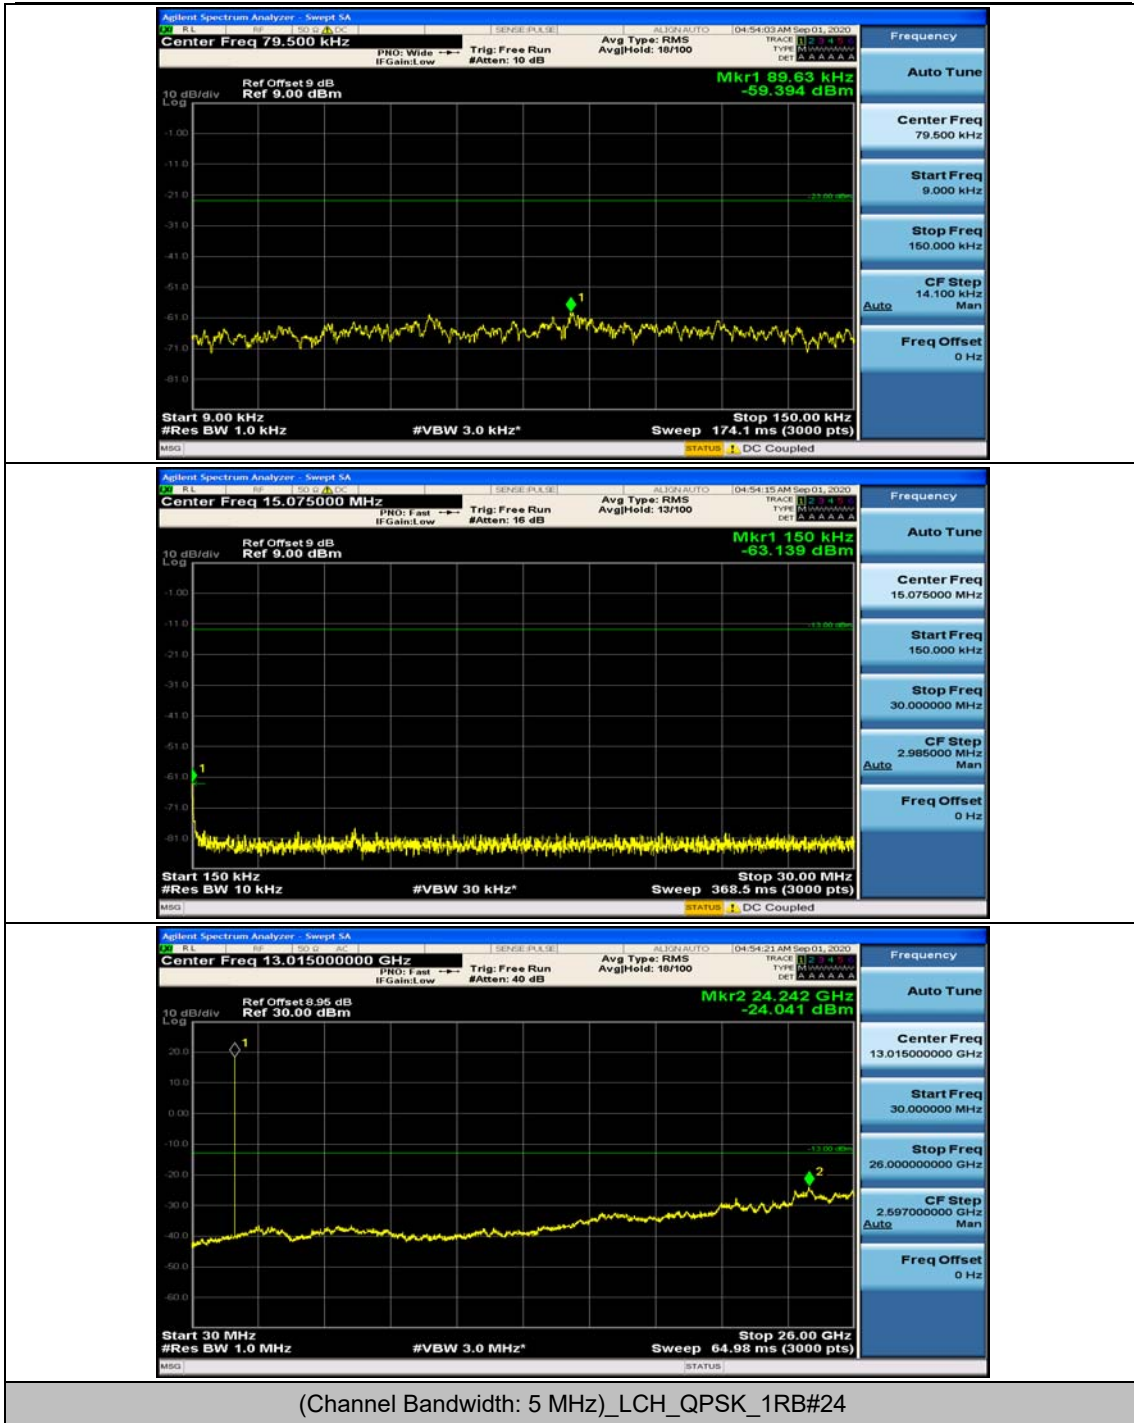

### Channel Bandwidth: 5 MHz

(Channel Bandwidth: 5 MHz)\_MCH\_QPSK\_1RB#0

(Channel Bandwidth: 5 MHz)\_MCH\_QPSK\_1RB#12

(Channel Bandwidth: 5 MHz)\_HCH\_QPSK\_1RB#0

(Channel Bandwidth: 5 MHz)\_HCH\_QPSK\_1RB#12

(Channel Bandwidth: 5 MHz)\_LCH\_16QAM\_1RB#0

(Channel Bandwidth: 5 MHz)\_LCH\_16QAM\_1RB#12

### Channel Bandwidth: 10 MHz

**Channel Bandwidth: 15 MHz**