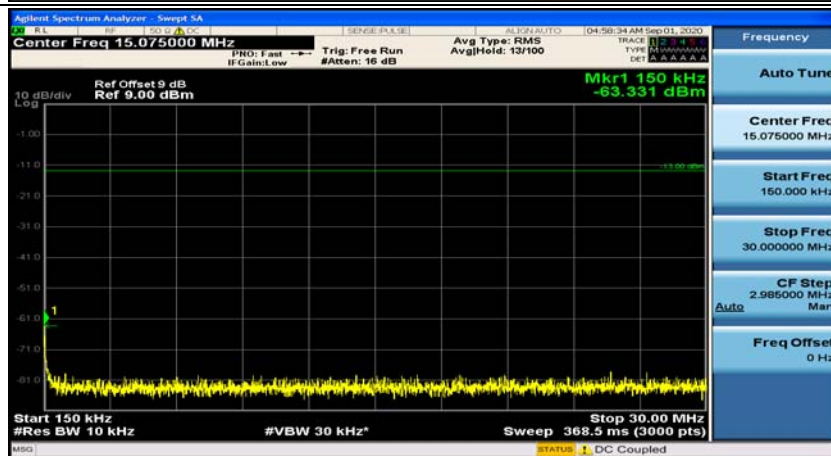

### Channel Bandwidth: 5 MHz

(Channel Bandwidth: 5 MHz)\_MCH\_QPSK\_1RB#0

(Channel Bandwidth: 5 MHz)\_MCH\_QPSK\_1RB#12

(Channel Bandwidth: 5 MHz)\_HCH\_QPSK\_1RB#0

(Channel Bandwidth: 5 MHz)\_HCH\_QPSK\_1RB#12

(Channel Bandwidth: 5 MHz)\_LCH\_16QAM\_1RB#0

(Channel Bandwidth: 5 MHz)\_LCH\_16QAM\_1RB#12