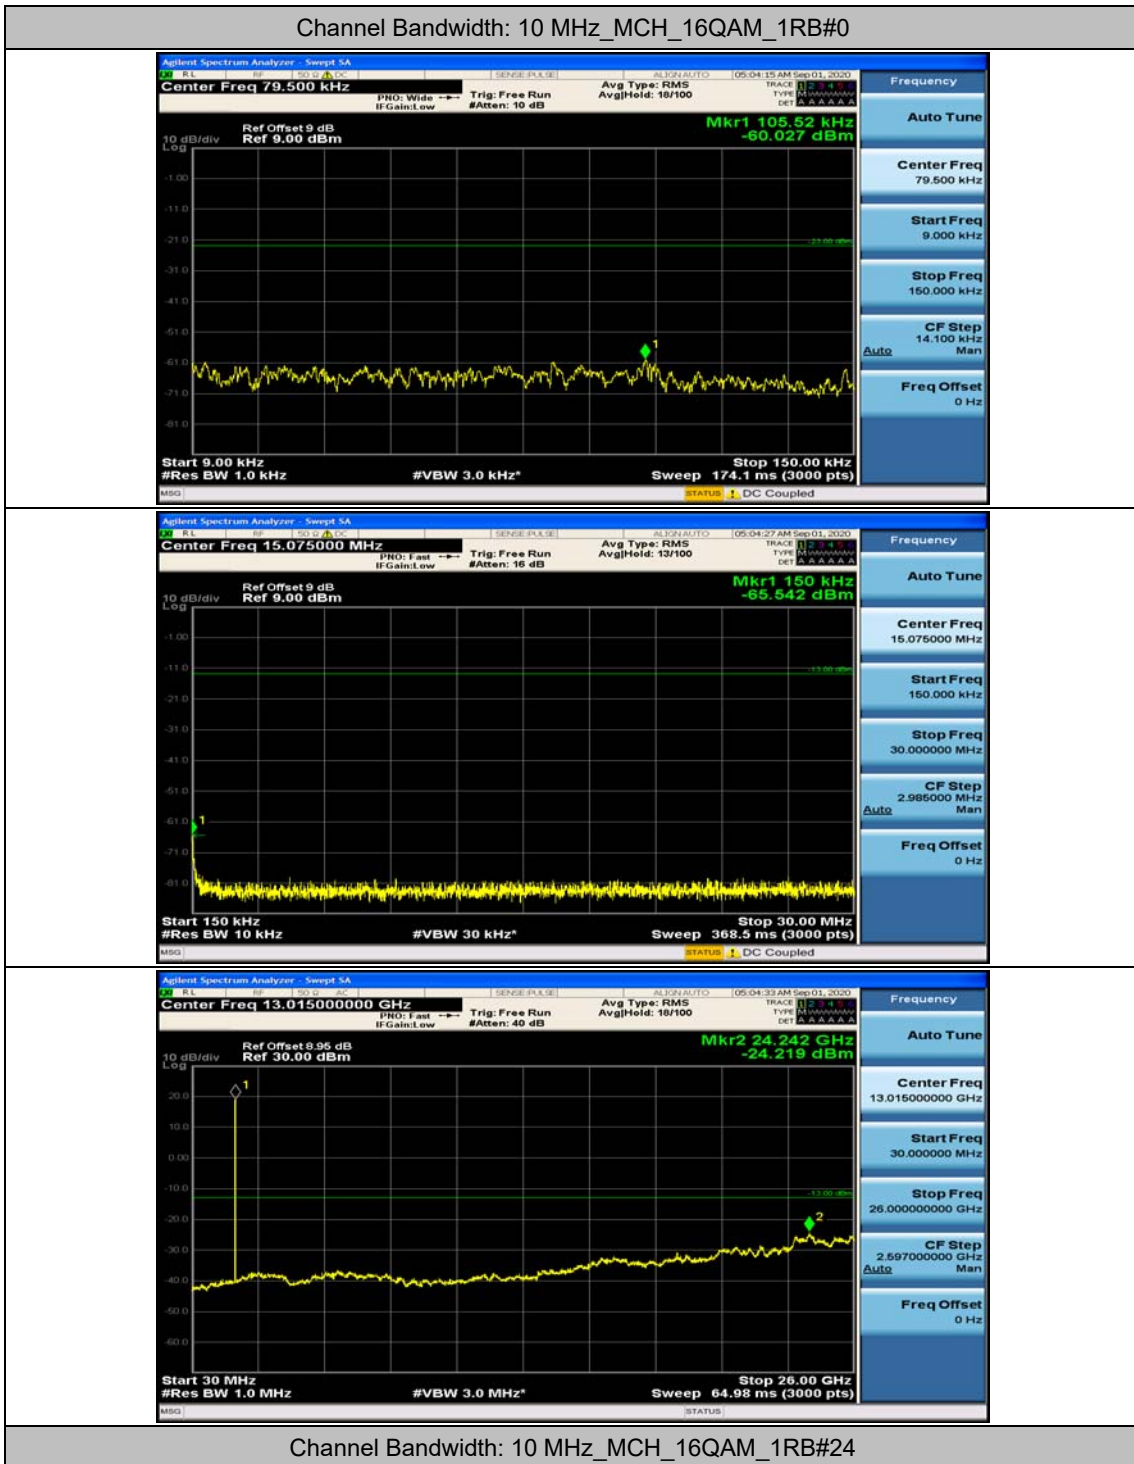

### Channel Bandwidth: 5 MHz

(Channel Bandwidth: 5 MHz)\_MCH\_QPSK\_1RB#0

(Channel Bandwidth: 5 MHz)\_MCH\_QPSK\_1RB#12

(Channel Bandwidth: 5 MHz)\_HCH\_QPSK\_1RB#0

(Channel Bandwidth: 5 MHz)\_HCH\_QPSK\_1RB#12

(Channel Bandwidth: 5 MHz)\_LCH\_16QAM\_1RB#0

(Channel Bandwidth: 5 MHz)\_LCH\_16QAM\_1RB#12

### Channel Bandwidth: 10 MHz

**Channel Bandwidth: 15 MHz**