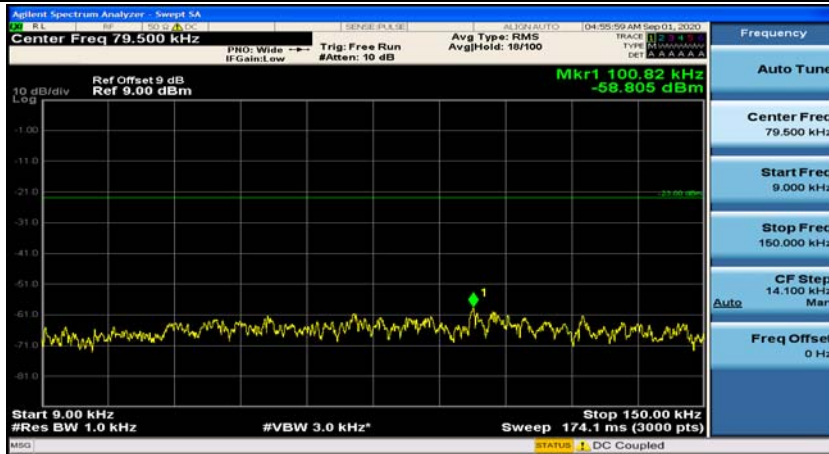

### Channel Bandwidth: 5 MHz

(Channel Bandwidth: 5 MHz)\_MCH\_QPSK\_1RB#0

(Channel Bandwidth: 5 MHz)\_MCH\_QPSK\_1RB#12

(Channel Bandwidth: 5 MHz)\_HCH\_QPSK\_1RB#0

(Channel Bandwidth: 5 MHz)\_HCH\_QPSK\_1RB#12

(Channel Bandwidth: 5 MHz)\_LCH\_16QAM\_1RB#0

(Channel Bandwidth: 5 MHz)\_LCH\_16QAM\_1RB#12