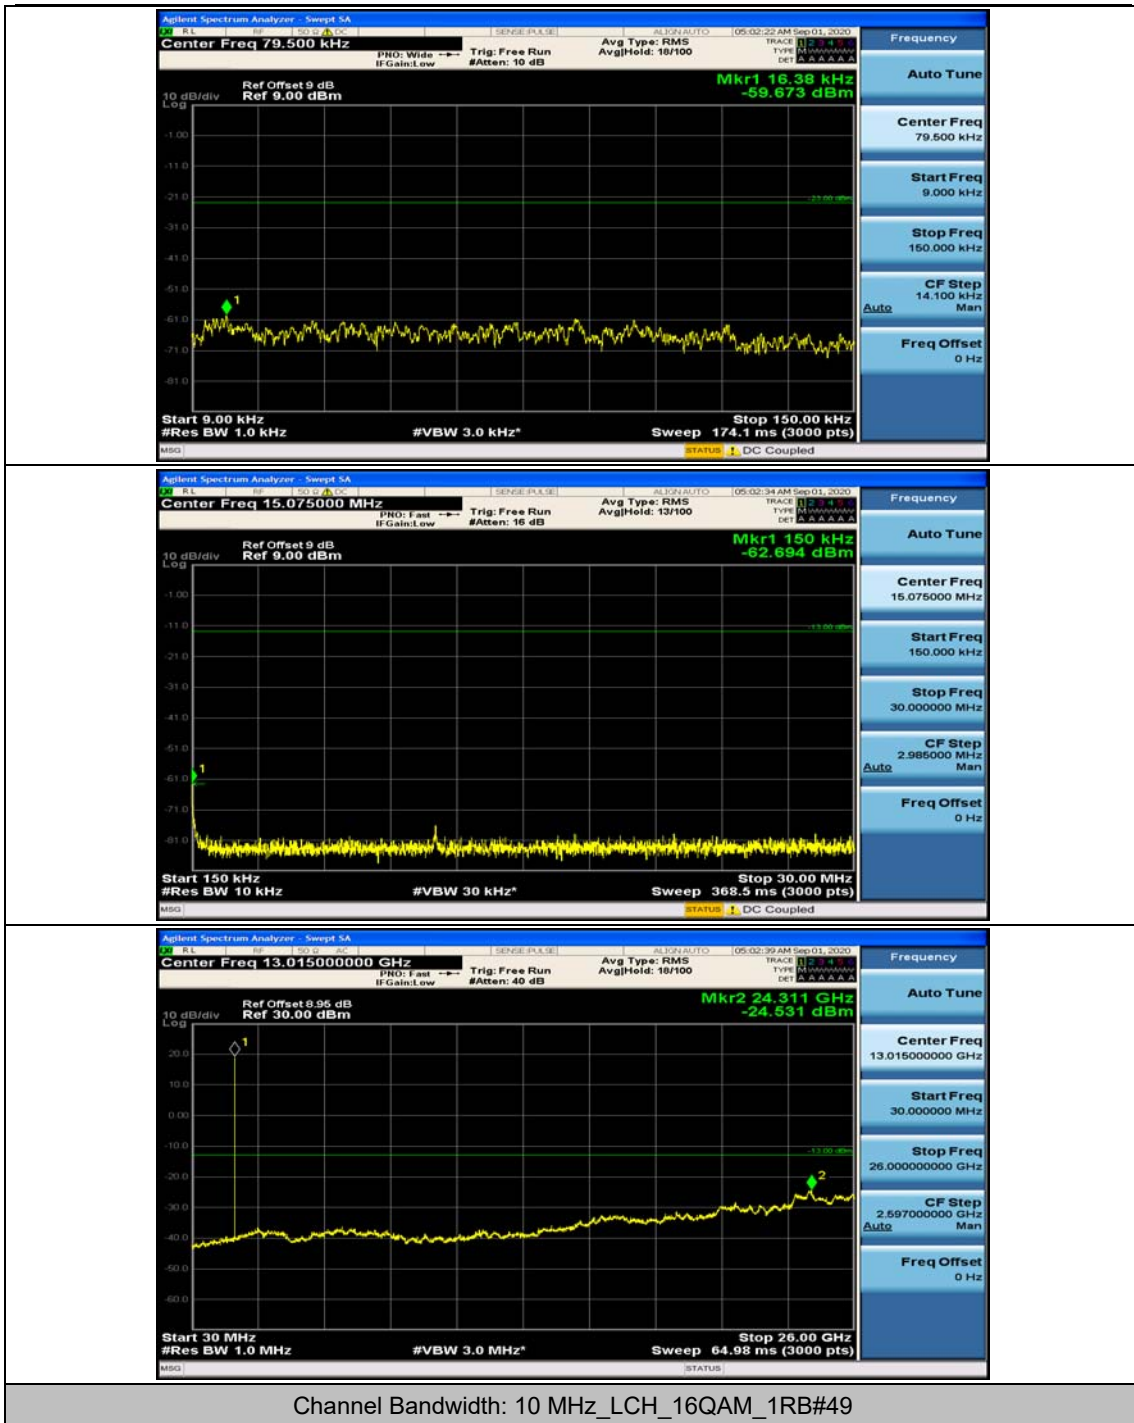

### Channel Bandwidth: 5 MHz

(Channel Bandwidth: 5 MHz)\_MCH\_QPSK\_1RB#0

(Channel Bandwidth: 5 MHz)\_MCH\_QPSK\_1RB#12

(Channel Bandwidth: 5 MHz)\_HCH\_QPSK\_1RB#0

(Channel Bandwidth: 5 MHz)\_HCH\_QPSK\_1RB#12

(Channel Bandwidth: 5 MHz)\_LCH\_16QAM\_1RB#0

(Channel Bandwidth: 5 MHz)\_LCH\_16QAM\_1RB#12

### Channel Bandwidth: 10 MHz

**Channel Bandwidth: 15 MHz**