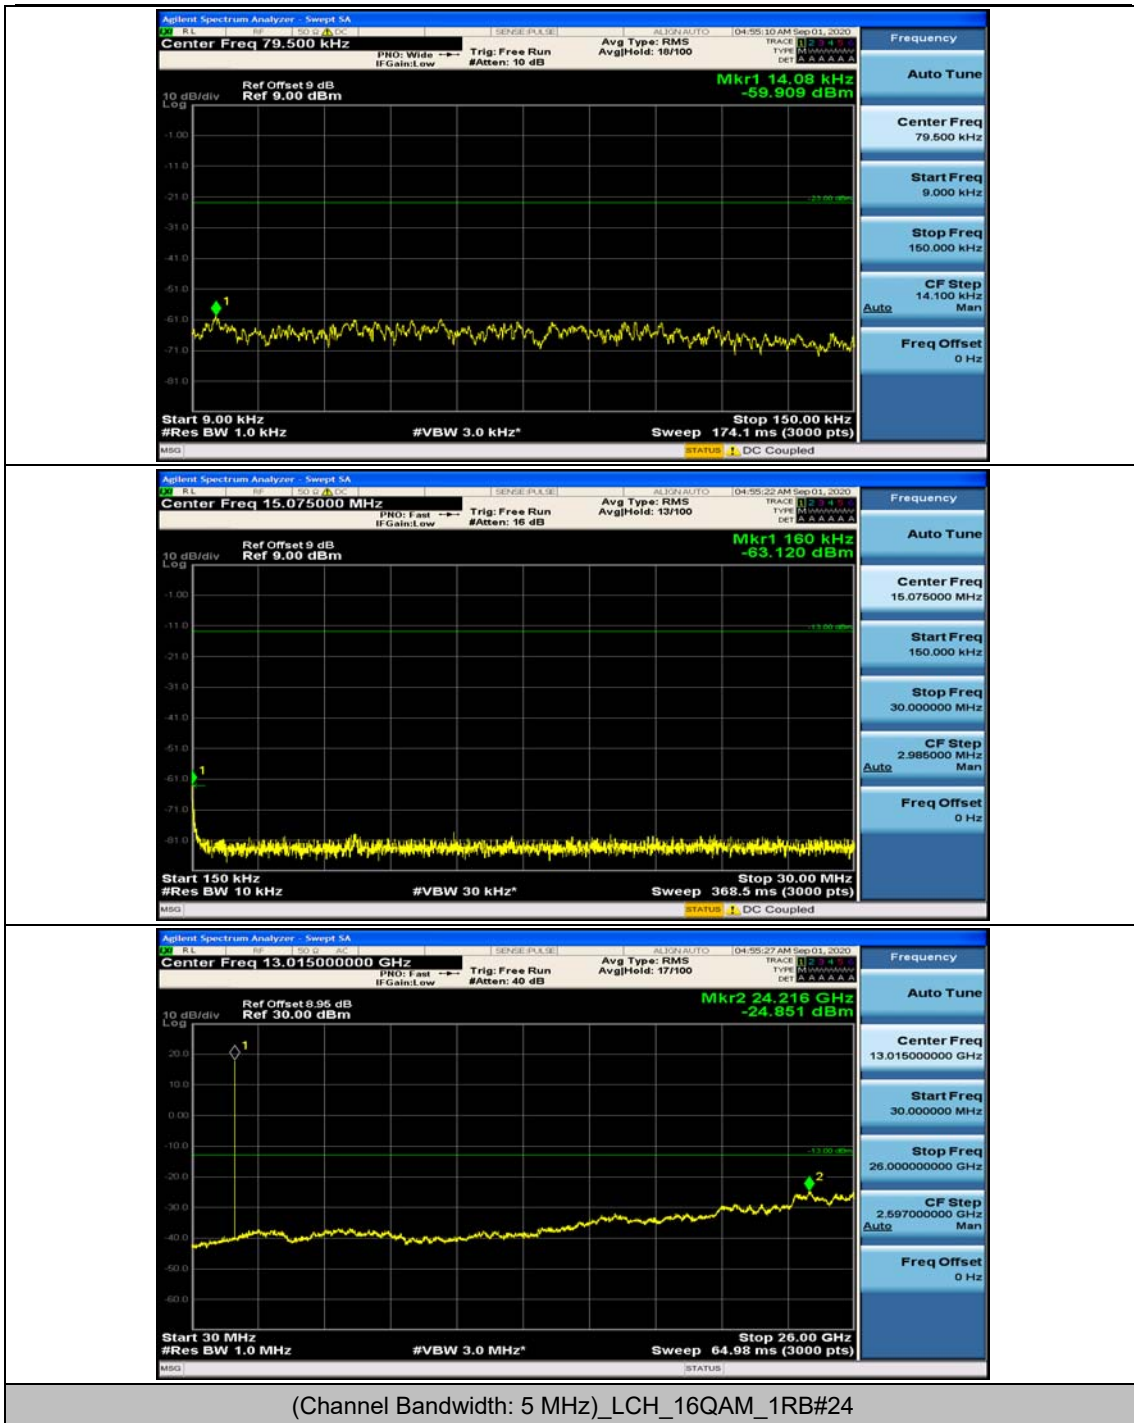

### Channel Bandwidth: 5 MHz

(Channel Bandwidth: 5 MHz)\_MCH\_QPSK\_1RB#0

(Channel Bandwidth: 5 MHz)\_MCH\_QPSK\_1RB#12

(Channel Bandwidth: 5 MHz)\_HCH\_QPSK\_1RB#0

(Channel Bandwidth: 5 MHz)\_HCH\_QPSK\_1RB#12

(Channel Bandwidth: 5 MHz)\_LCH\_16QAM\_1RB#0

(Channel Bandwidth: 5 MHz)\_LCH\_16QAM\_1RB#12

### Channel Bandwidth: 10 MHz

**Channel Bandwidth: 15 MHz**