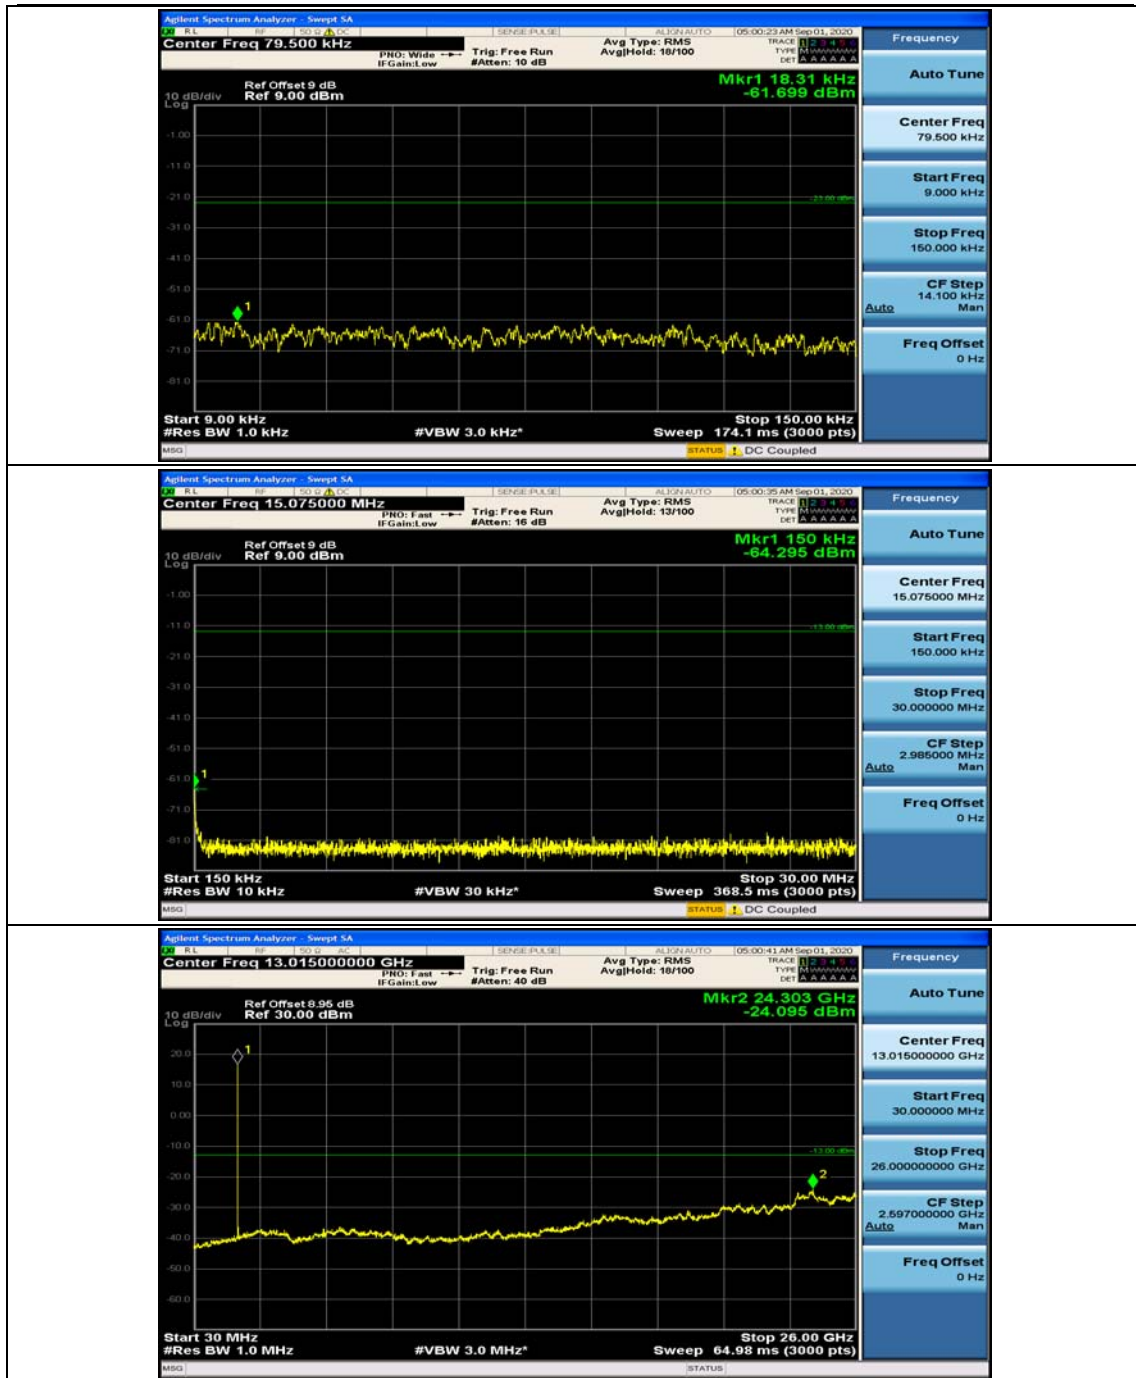

### Channel Bandwidth: 5 MHz

(Channel Bandwidth: 5 MHz)\_MCH\_QPSK\_1RB#0

(Channel Bandwidth: 5 MHz)\_MCH\_QPSK\_1RB#12

(Channel Bandwidth: 5 MHz)\_HCH\_QPSK\_1RB#0

(Channel Bandwidth: 5 MHz)\_HCH\_QPSK\_1RB#12

(Channel Bandwidth: 5 MHz)\_LCH\_16QAM\_1RB#0

(Channel Bandwidth: 5 MHz)\_LCH\_16QAM\_1RB#12

### Channel Bandwidth: 10 MHz

**Channel Bandwidth: 15 MHz**