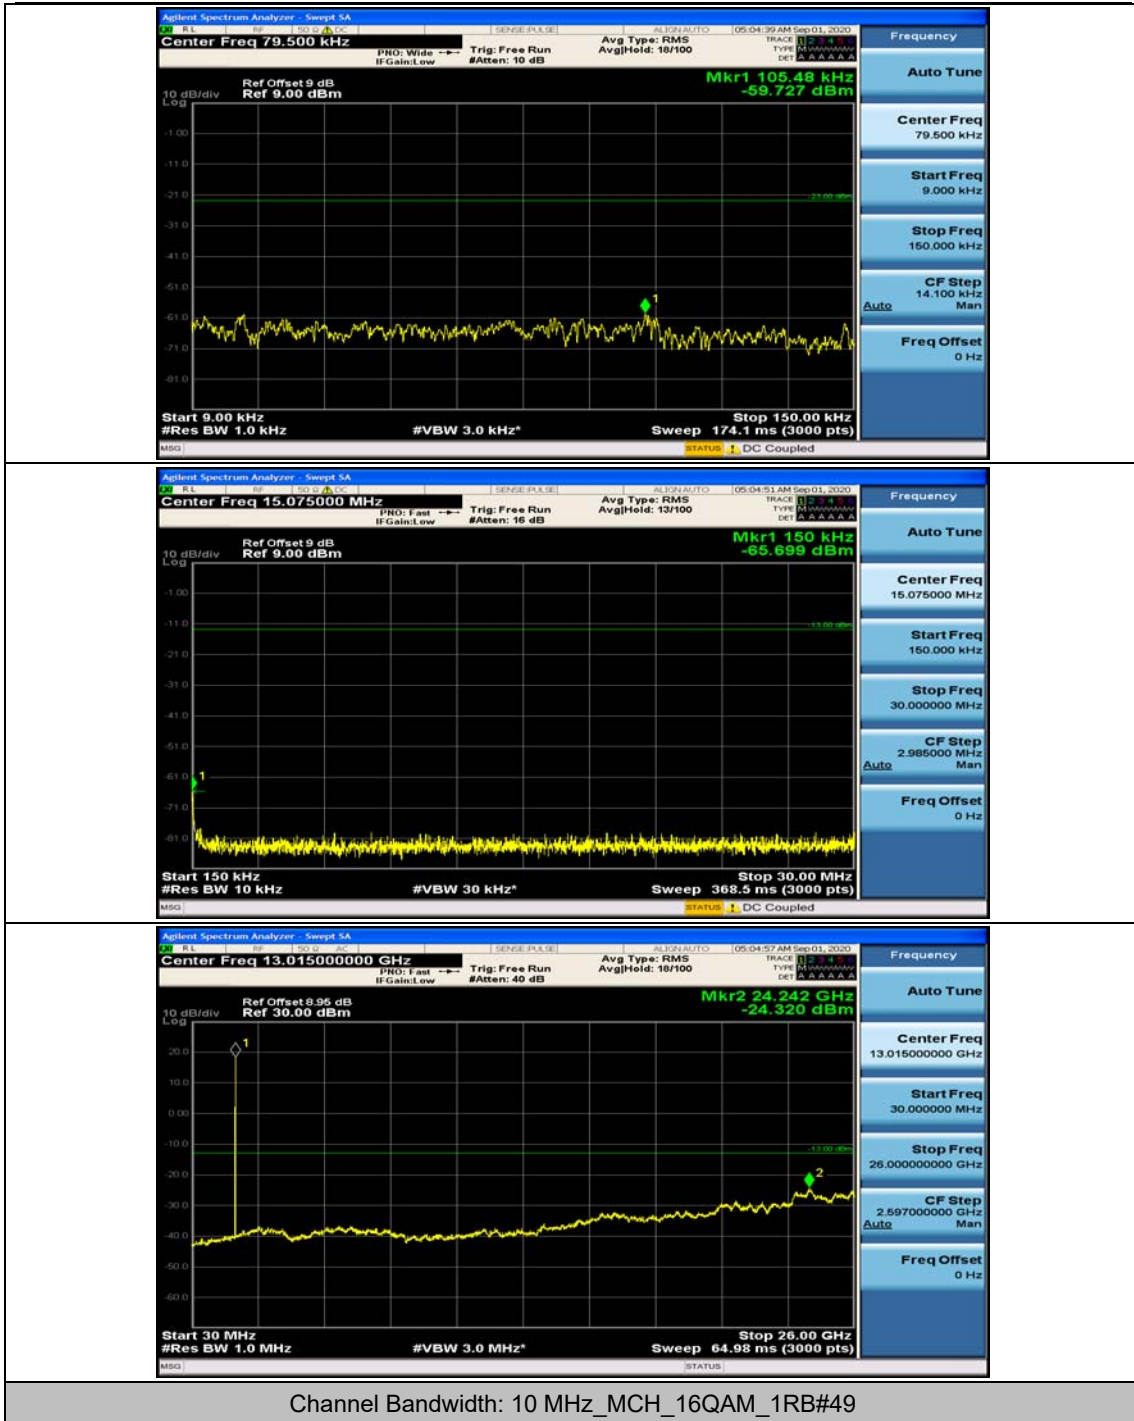

### Channel Bandwidth: 5 MHz

(Channel Bandwidth: 5 MHz)\_MCH\_QPSK\_1RB#0

(Channel Bandwidth: 5 MHz)\_MCH\_QPSK\_1RB#12

(Channel Bandwidth: 5 MHz)\_HCH\_QPSK\_1RB#0

(Channel Bandwidth: 5 MHz)\_HCH\_QPSK\_1RB#12

(Channel Bandwidth: 5 MHz)\_LCH\_16QAM\_1RB#0

(Channel Bandwidth: 5 MHz)\_LCH\_16QAM\_1RB#12

### Channel Bandwidth: 10 MHz

**Channel Bandwidth: 15 MHz**