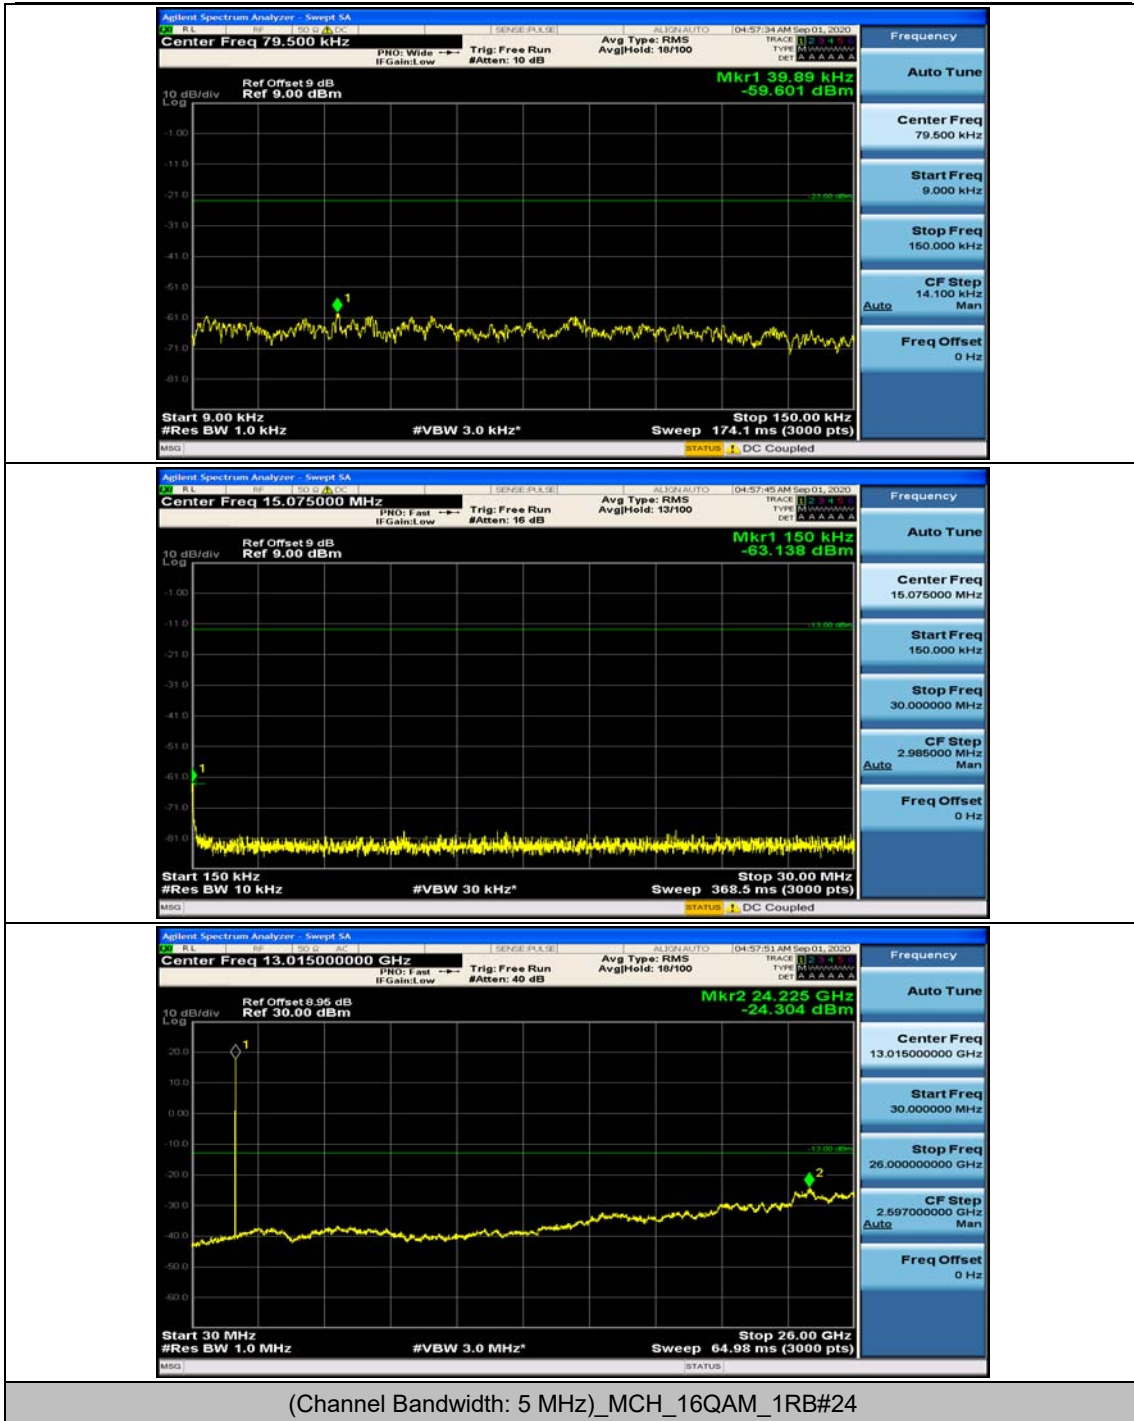

### Channel Bandwidth: 5 MHz

(Channel Bandwidth: 5 MHz)\_MCH\_QPSK\_1RB#0

(Channel Bandwidth: 5 MHz)\_MCH\_QPSK\_1RB#12

(Channel Bandwidth: 5 MHz)\_HCH\_QPSK\_1RB#0

(Channel Bandwidth: 5 MHz)\_HCH\_QPSK\_1RB#12

(Channel Bandwidth: 5 MHz)\_LCH\_16QAM\_1RB#0

(Channel Bandwidth: 5 MHz)\_LCH\_16QAM\_1RB#12

### Channel Bandwidth: 10 MHz

**Channel Bandwidth: 15 MHz**