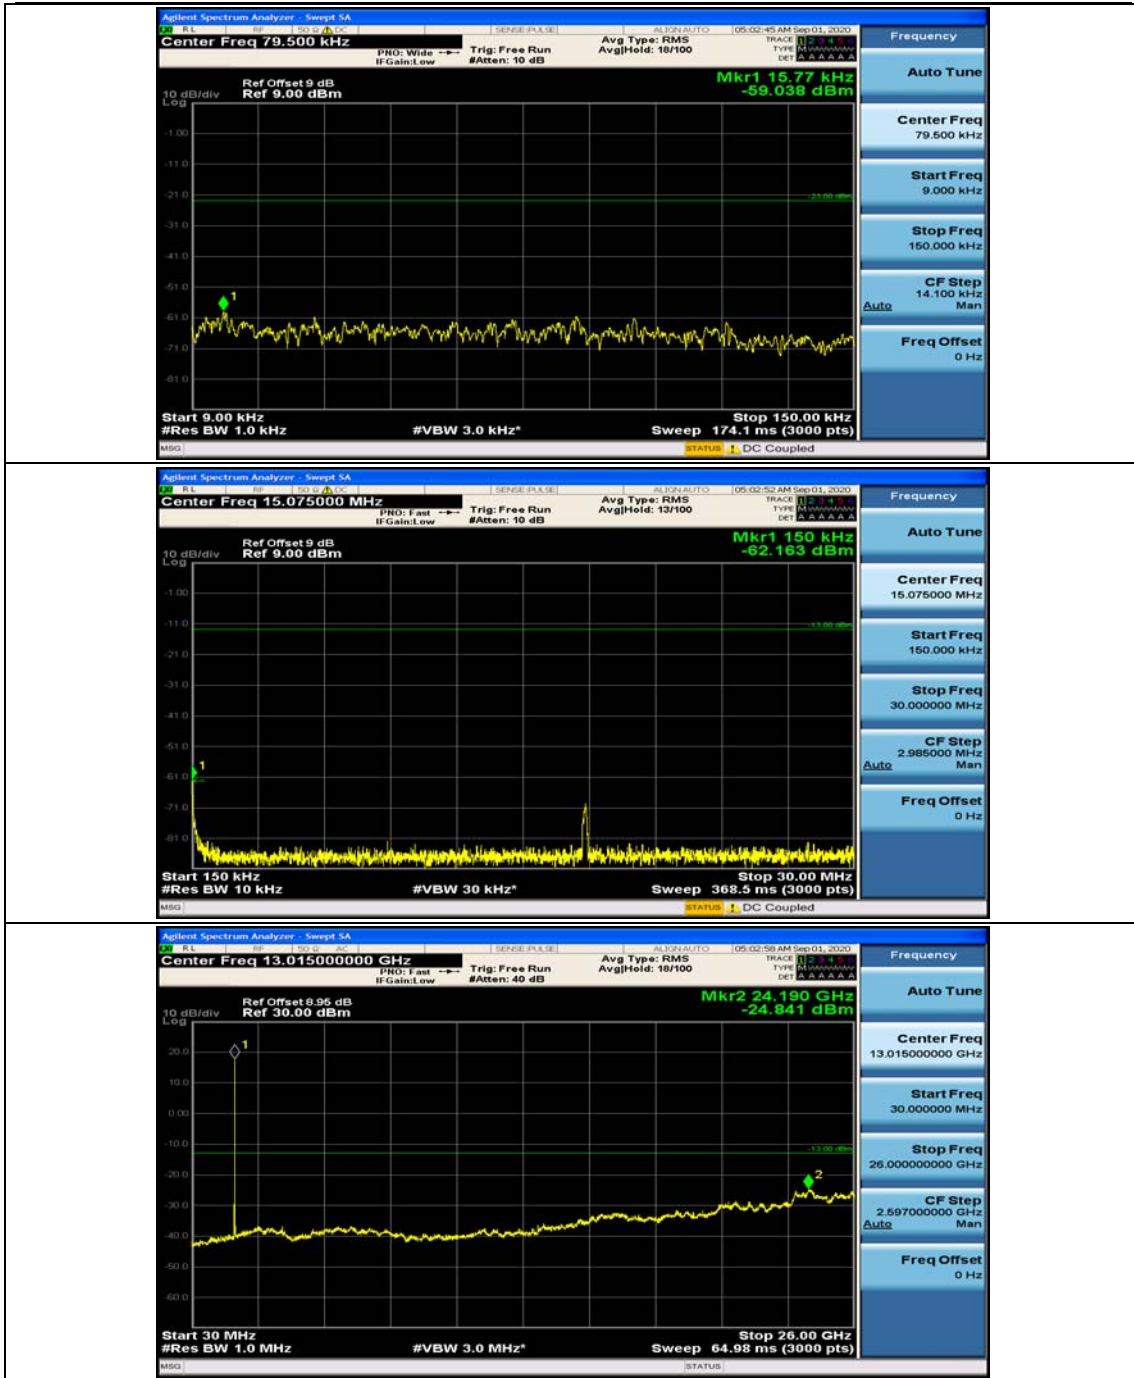

### Channel Bandwidth: 5 MHz

(Channel Bandwidth: 5 MHz)\_MCH\_QPSK\_1RB#0

(Channel Bandwidth: 5 MHz)\_MCH\_QPSK\_1RB#12

(Channel Bandwidth: 5 MHz)\_HCH\_QPSK\_1RB#0

(Channel Bandwidth: 5 MHz)\_HCH\_QPSK\_1RB#12

(Channel Bandwidth: 5 MHz)\_LCH\_16QAM\_1RB#0

(Channel Bandwidth: 5 MHz)\_LCH\_16QAM\_1RB#12

### Channel Bandwidth: 10 MHz

**Channel Bandwidth: 15 MHz**