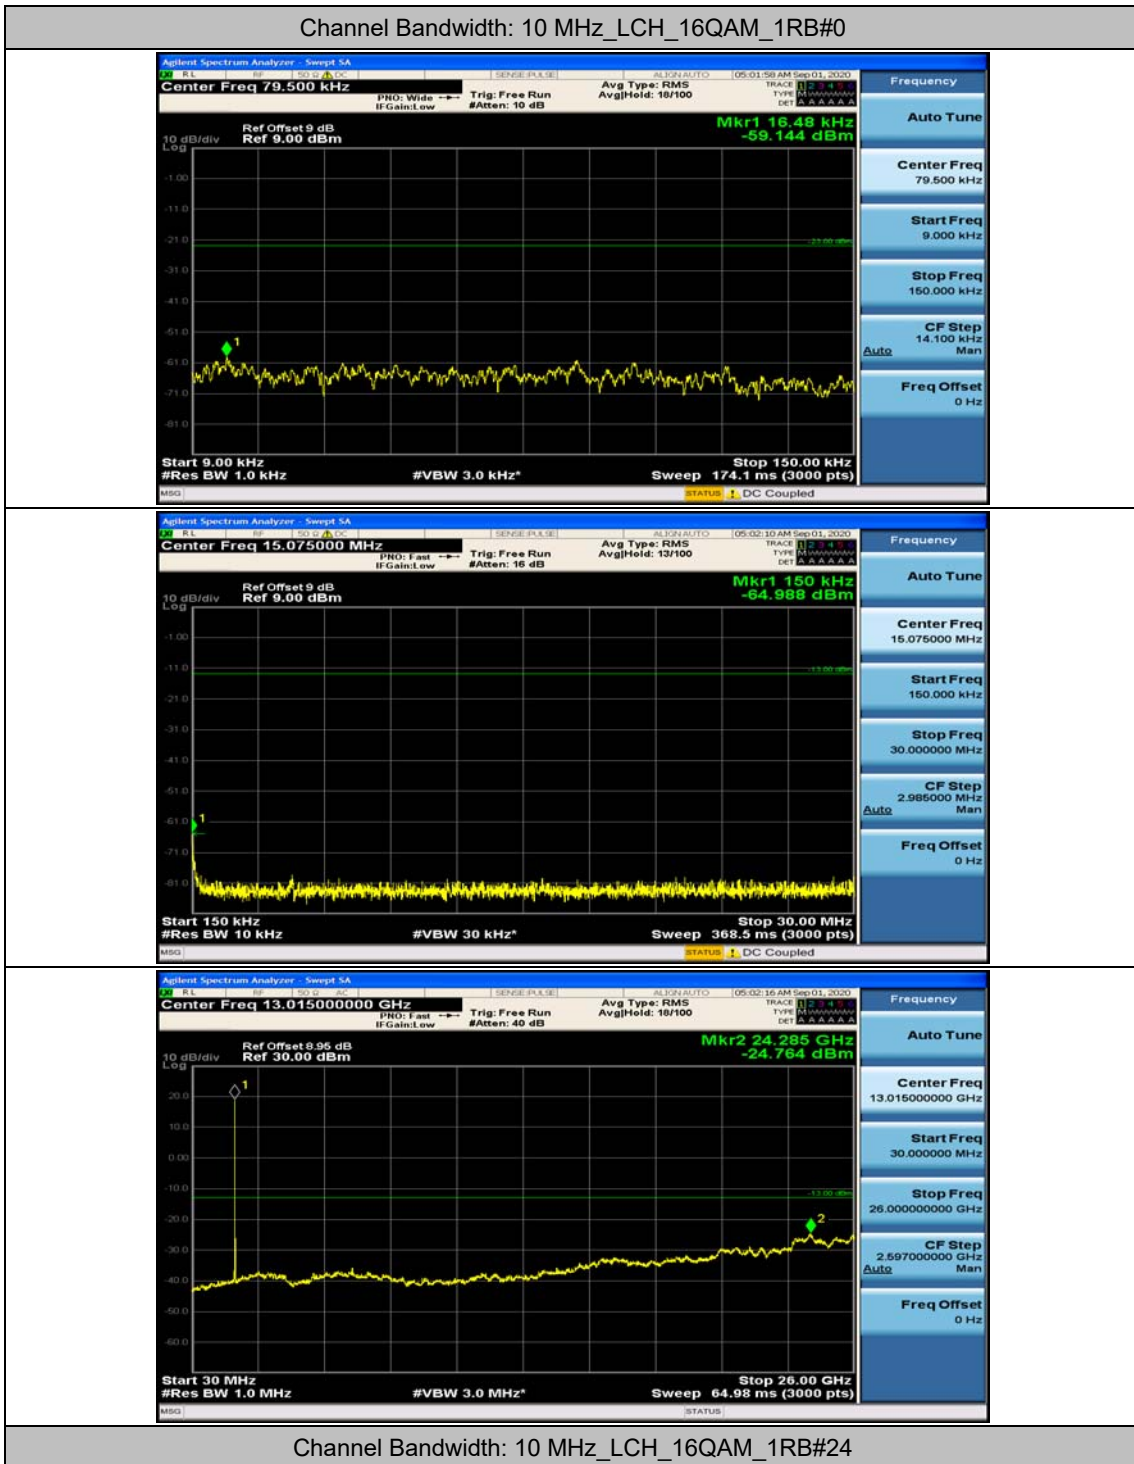

### Channel Bandwidth: 5 MHz

(Channel Bandwidth: 5 MHz)\_MCH\_QPSK\_1RB#0

(Channel Bandwidth: 5 MHz)\_MCH\_QPSK\_1RB#12

(Channel Bandwidth: 5 MHz)\_HCH\_QPSK\_1RB#0

(Channel Bandwidth: 5 MHz)\_HCH\_QPSK\_1RB#12

(Channel Bandwidth: 5 MHz)\_LCH\_16QAM\_1RB#0

(Channel Bandwidth: 5 MHz)\_LCH\_16QAM\_1RB#12

### Channel Bandwidth: 10 MHz

**Channel Bandwidth: 15 MHz**