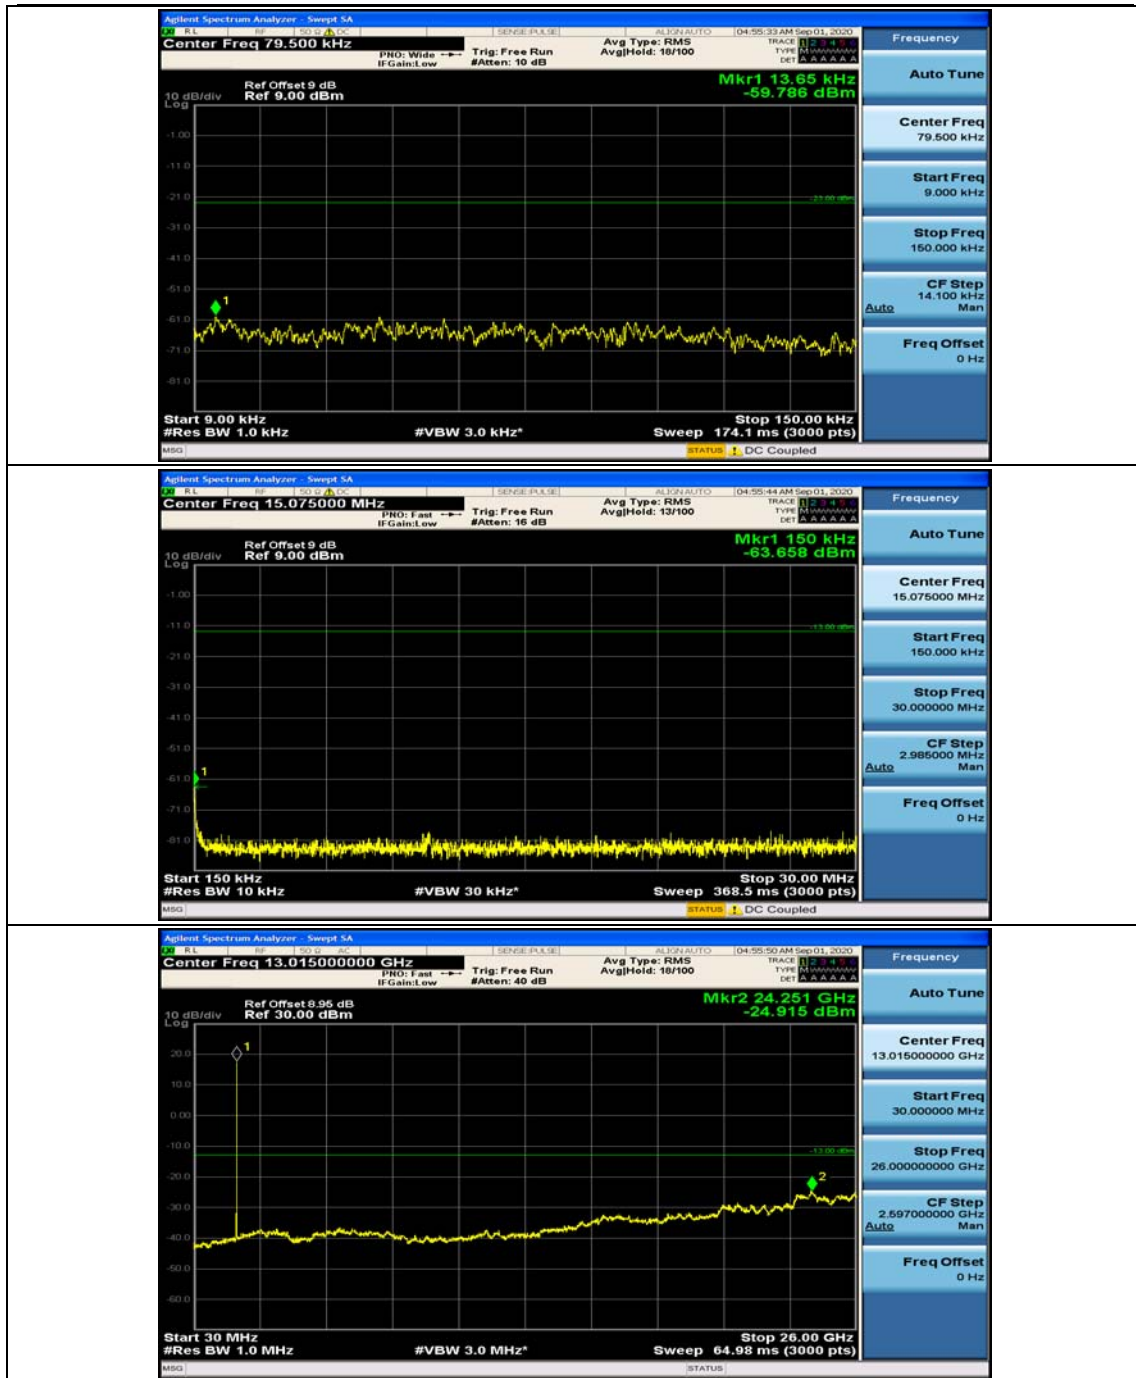

### Channel Bandwidth: 5 MHz

(Channel Bandwidth: 5 MHz)\_MCH\_QPSK\_1RB#0

(Channel Bandwidth: 5 MHz)\_MCH\_QPSK\_1RB#12

(Channel Bandwidth: 5 MHz)\_HCH\_QPSK\_1RB#0

(Channel Bandwidth: 5 MHz)\_HCH\_QPSK\_1RB#12

(Channel Bandwidth: 5 MHz)\_LCH\_16QAM\_1RB#0

(Channel Bandwidth: 5 MHz)\_LCH\_16QAM\_1RB#12

### Channel Bandwidth: 10 MHz

**Channel Bandwidth: 15 MHz**