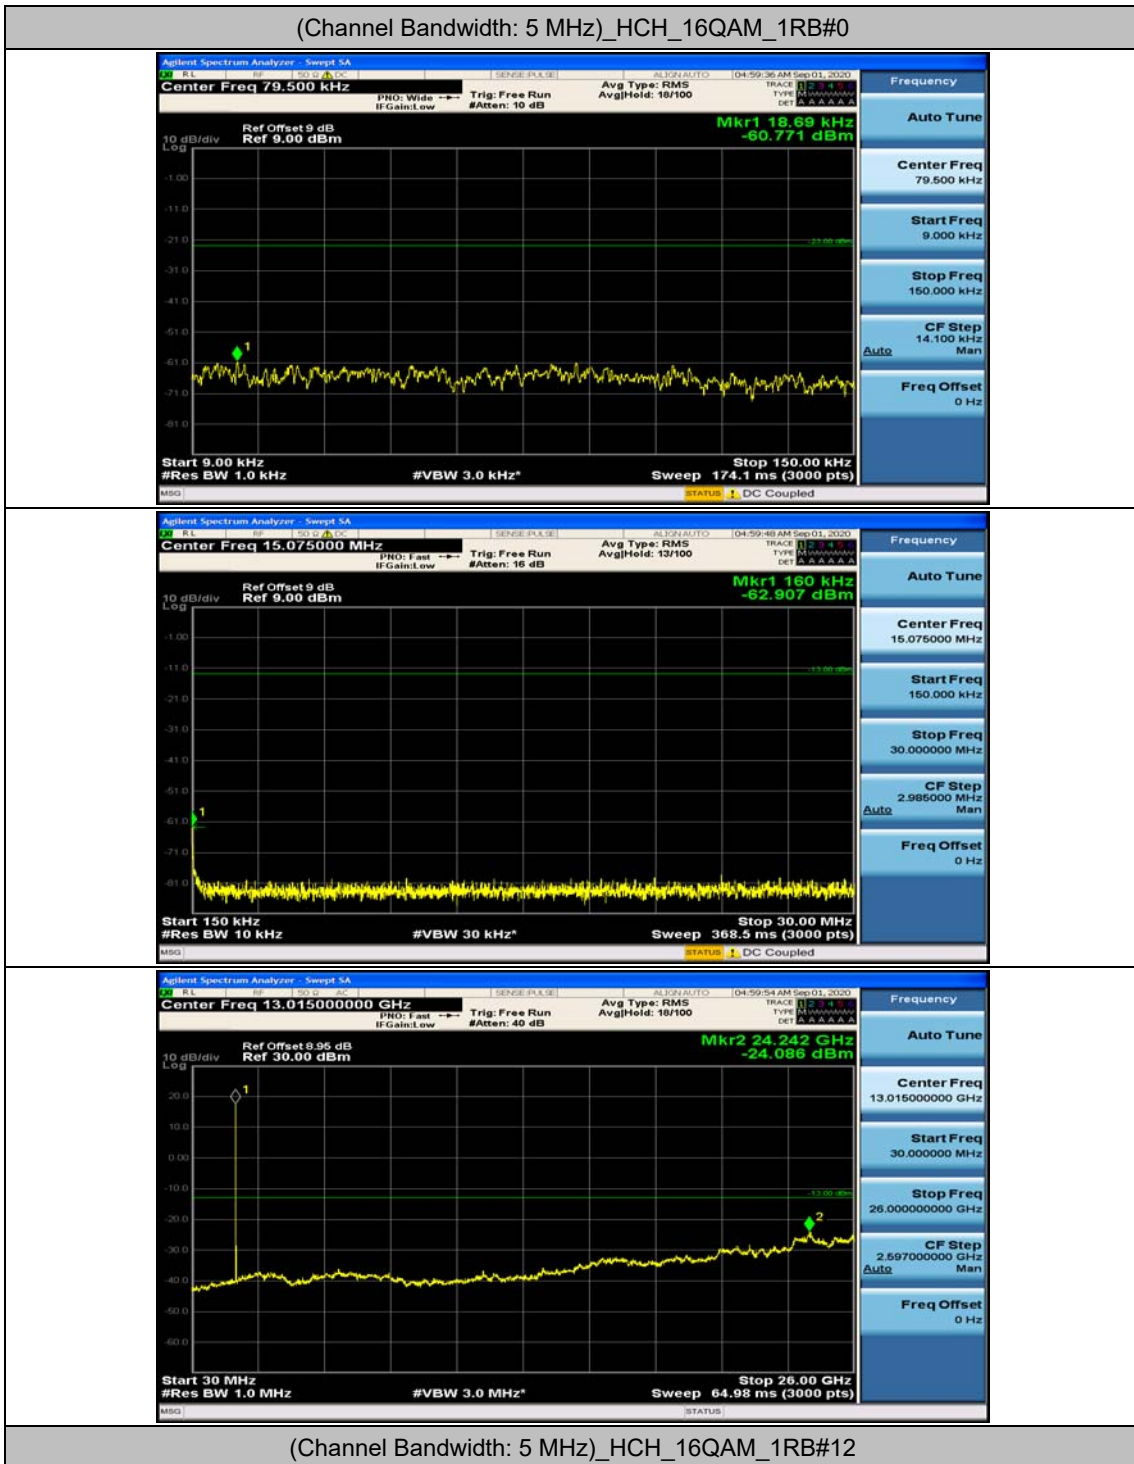

### Channel Bandwidth: 5 MHz

(Channel Bandwidth: 5 MHz)\_MCH\_QPSK\_1RB#0

(Channel Bandwidth: 5 MHz)\_MCH\_QPSK\_1RB#12

(Channel Bandwidth: 5 MHz)\_HCH\_QPSK\_1RB#0

(Channel Bandwidth: 5 MHz)\_HCH\_QPSK\_1RB#12

(Channel Bandwidth: 5 MHz)\_LCH\_16QAM\_1RB#0

(Channel Bandwidth: 5 MHz)\_LCH\_16QAM\_1RB#12

### Channel Bandwidth: 10 MHz

**Channel Bandwidth: 15 MHz**