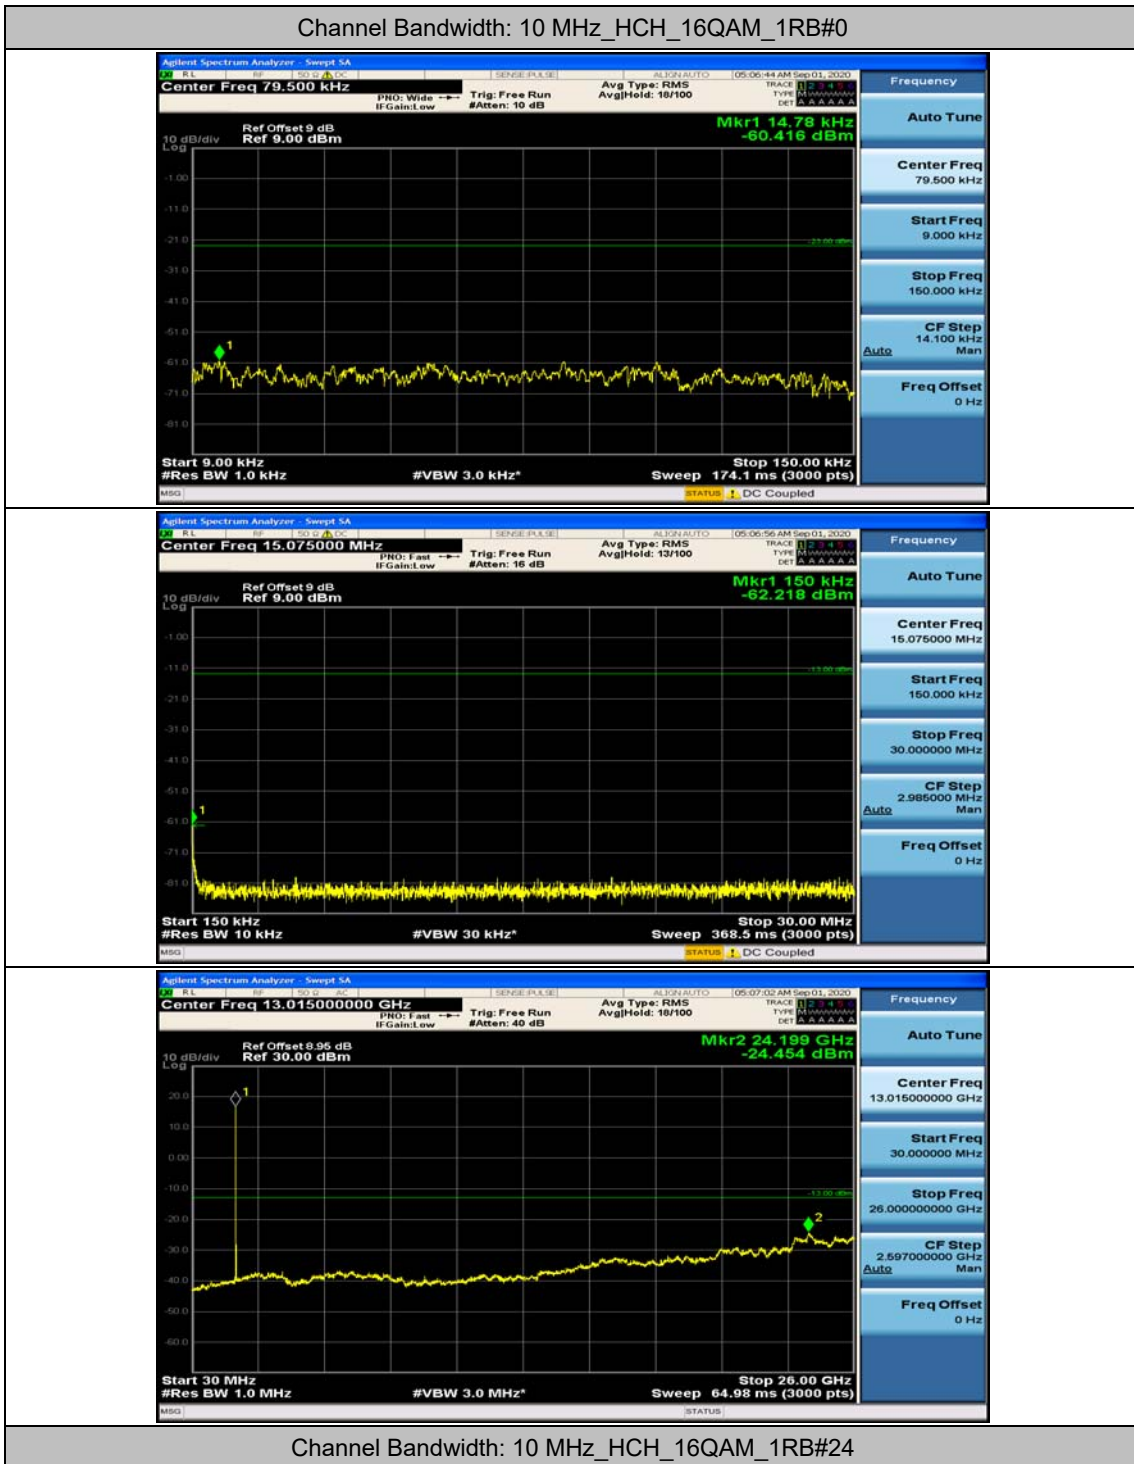

### Channel Bandwidth: 5 MHz

(Channel Bandwidth: 5 MHz)\_MCH\_QPSK\_1RB#0

(Channel Bandwidth: 5 MHz)\_MCH\_QPSK\_1RB#12

(Channel Bandwidth: 5 MHz)\_HCH\_QPSK\_1RB#0

(Channel Bandwidth: 5 MHz)\_HCH\_QPSK\_1RB#12

(Channel Bandwidth: 5 MHz)\_LCH\_16QAM\_1RB#0

(Channel Bandwidth: 5 MHz)\_LCH\_16QAM\_1RB#12

### Channel Bandwidth: 10 MHz

**Channel Bandwidth: 15 MHz**