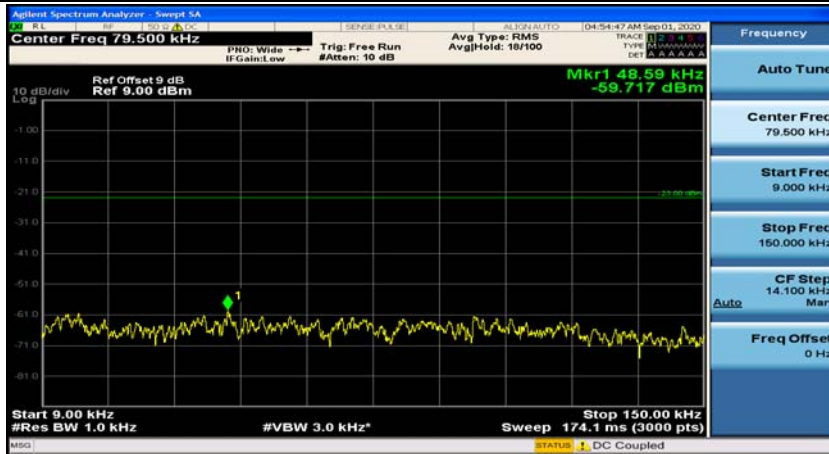

### Channel Bandwidth: 5 MHz

(Channel Bandwidth: 5 MHz)\_MCH\_QPSK\_1RB#0

(Channel Bandwidth: 5 MHz)\_MCH\_QPSK\_1RB#12

(Channel Bandwidth: 5 MHz)\_HCH\_QPSK\_1RB#0

(Channel Bandwidth: 5 MHz)\_HCH\_QPSK\_1RB#12

(Channel Bandwidth: 5 MHz)\_LCH\_16QAM\_1RB#0

(Channel Bandwidth: 5 MHz)\_LCH\_16QAM\_1RB#12