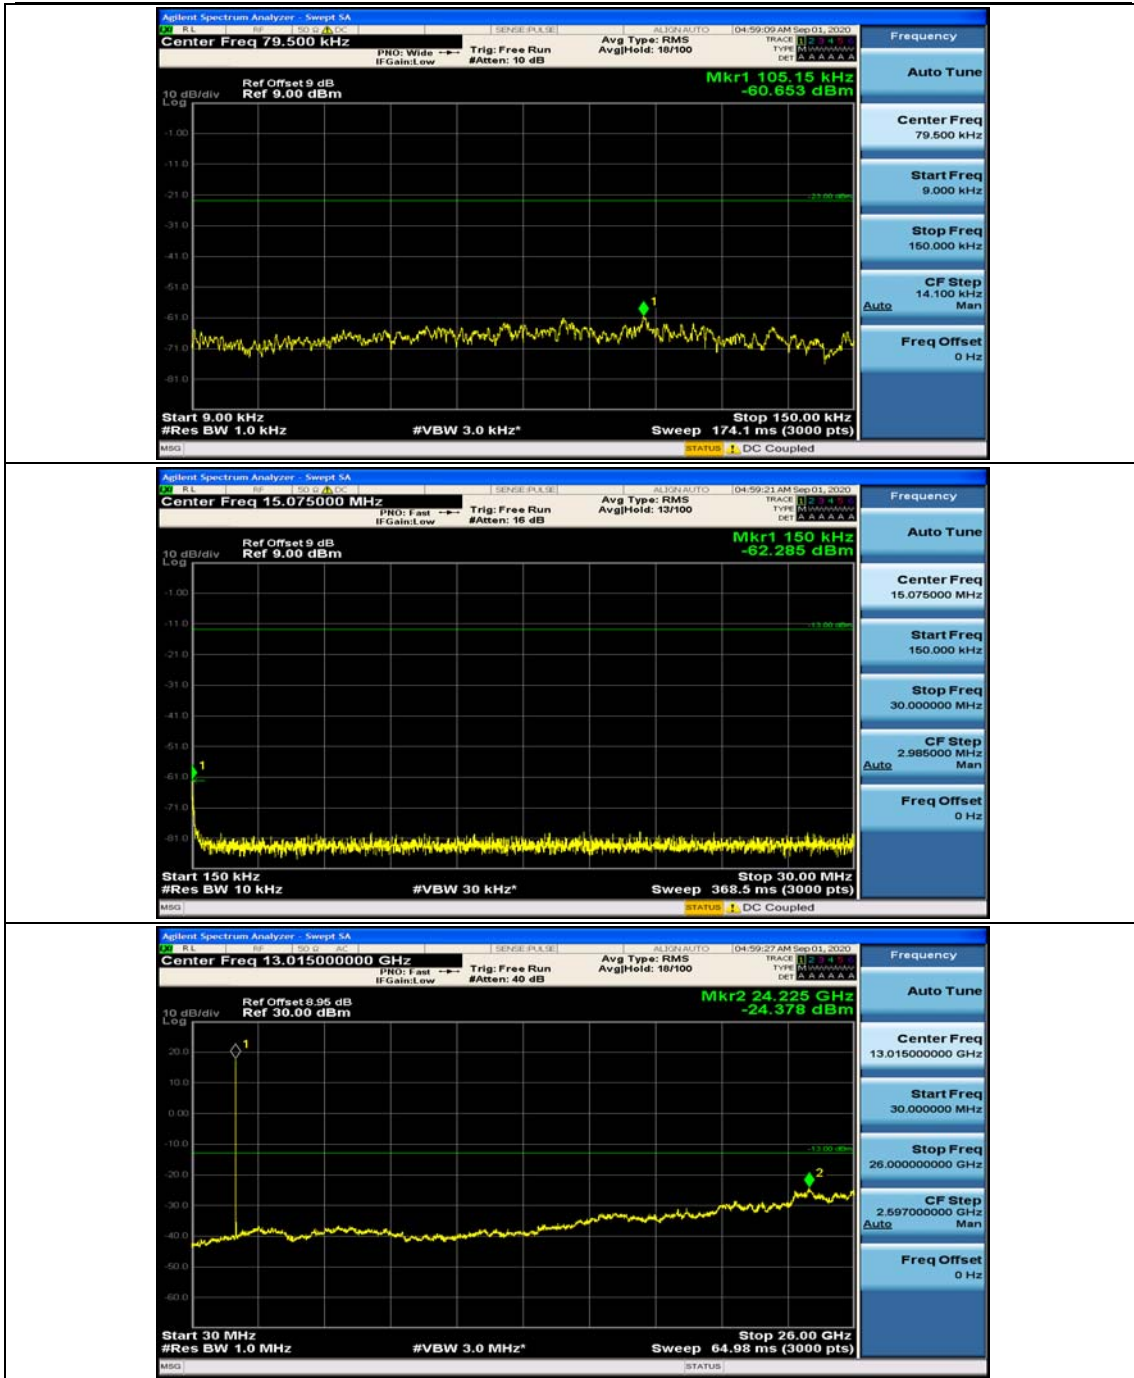

### Channel Bandwidth: 5 MHz

(Channel Bandwidth: 5 MHz)\_MCH\_QPSK\_1RB#0

(Channel Bandwidth: 5 MHz)\_MCH\_QPSK\_1RB#12

(Channel Bandwidth: 5 MHz)\_HCH\_QPSK\_1RB#0

(Channel Bandwidth: 5 MHz)\_HCH\_QPSK\_1RB#12

(Channel Bandwidth: 5 MHz)\_LCH\_16QAM\_1RB#0

(Channel Bandwidth: 5 MHz)\_LCH\_16QAM\_1RB#12

### Channel Bandwidth: 10 MHz

**Channel Bandwidth: 15 MHz**