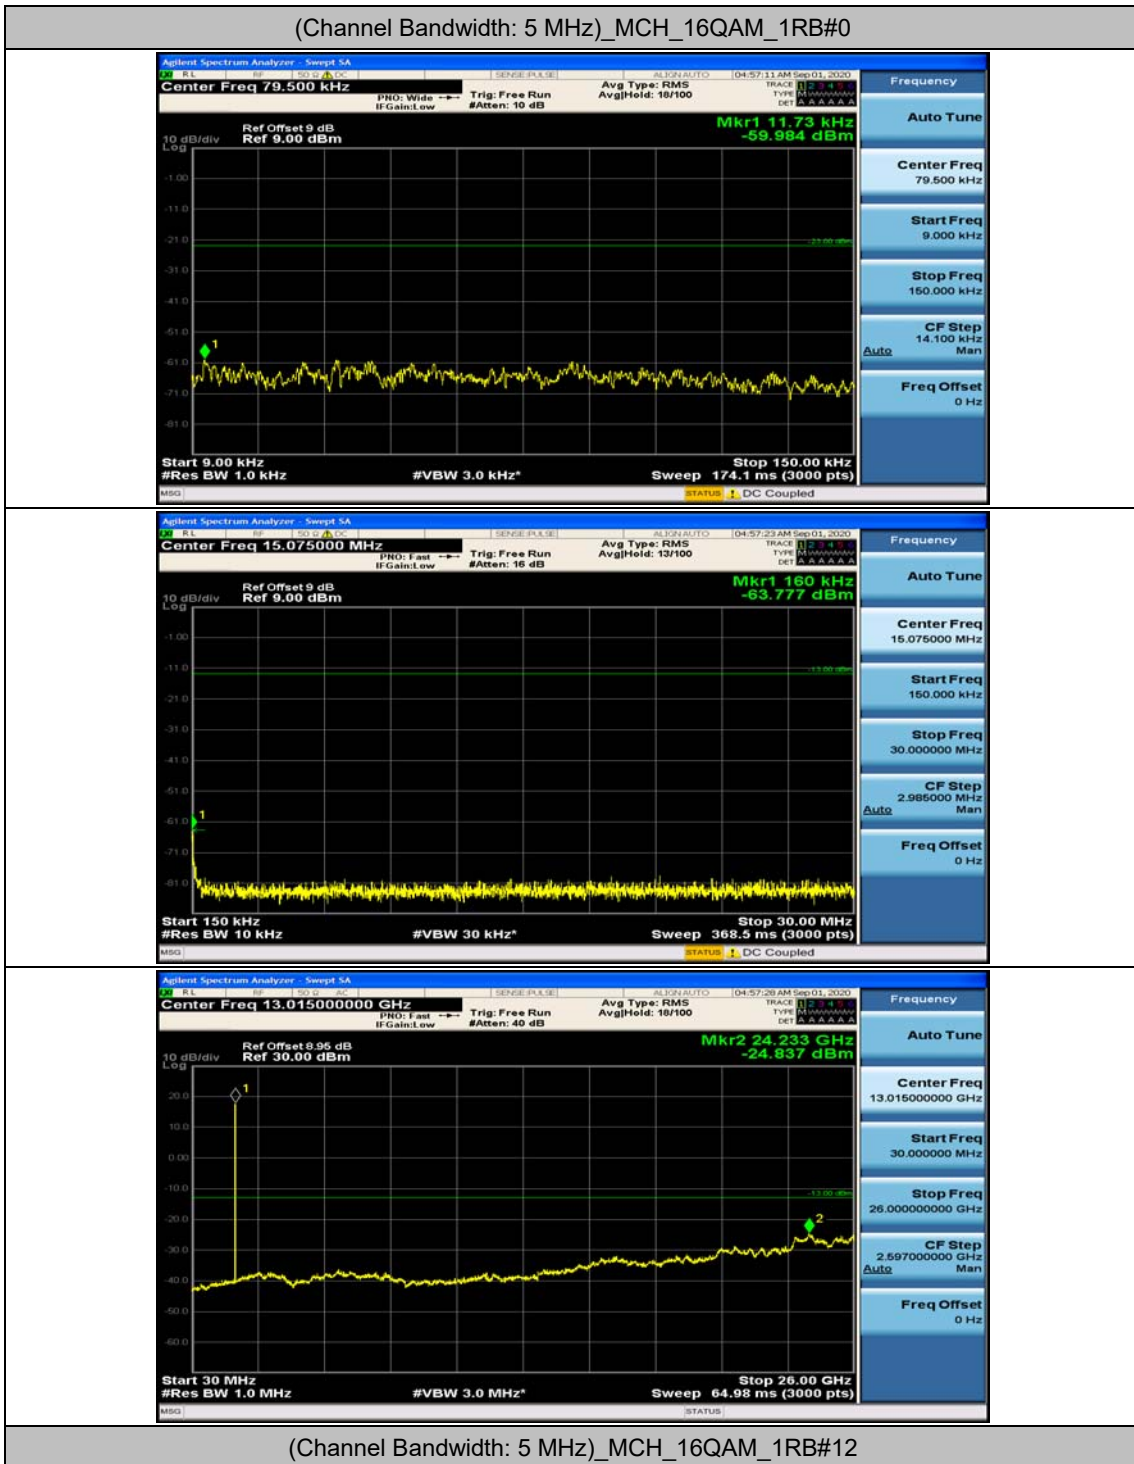

### Channel Bandwidth: 5 MHz

(Channel Bandwidth: 5 MHz)\_MCH\_QPSK\_1RB#0

(Channel Bandwidth: 5 MHz)\_MCH\_QPSK\_1RB#12

(Channel Bandwidth: 5 MHz)\_HCH\_QPSK\_1RB#0

(Channel Bandwidth: 5 MHz)\_HCH\_QPSK\_1RB#12

(Channel Bandwidth: 5 MHz)\_LCH\_16QAM\_1RB#0

(Channel Bandwidth: 5 MHz)\_LCH\_16QAM\_1RB#12

### Channel Bandwidth: 10 MHz

**Channel Bandwidth: 15 MHz**