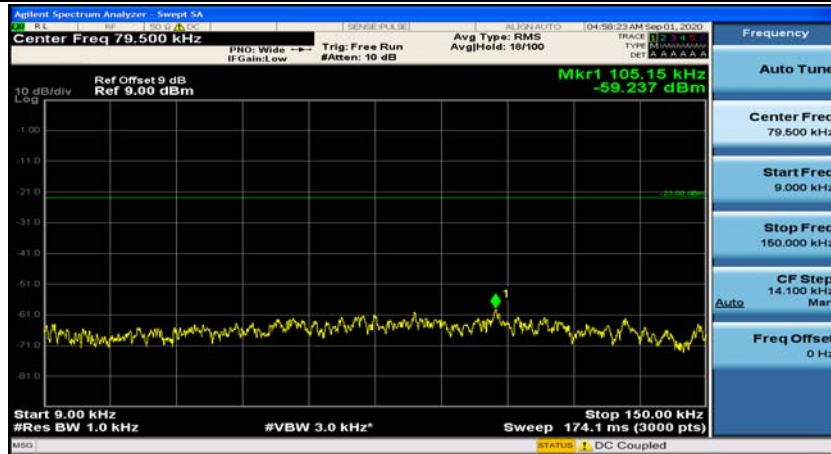

### Channel Bandwidth: 5 MHz

(Channel Bandwidth: 5 MHz)\_MCH\_QPSK\_1RB#0

(Channel Bandwidth: 5 MHz)\_MCH\_QPSK\_1RB#12

(Channel Bandwidth: 5 MHz)\_HCH\_QPSK\_1RB#0

(Channel Bandwidth: 5 MHz)\_HCH\_QPSK\_1RB#12

(Channel Bandwidth: 5 MHz)\_LCH\_16QAM\_1RB#0

(Channel Bandwidth: 5 MHz)\_LCH\_16QAM\_1RB#12