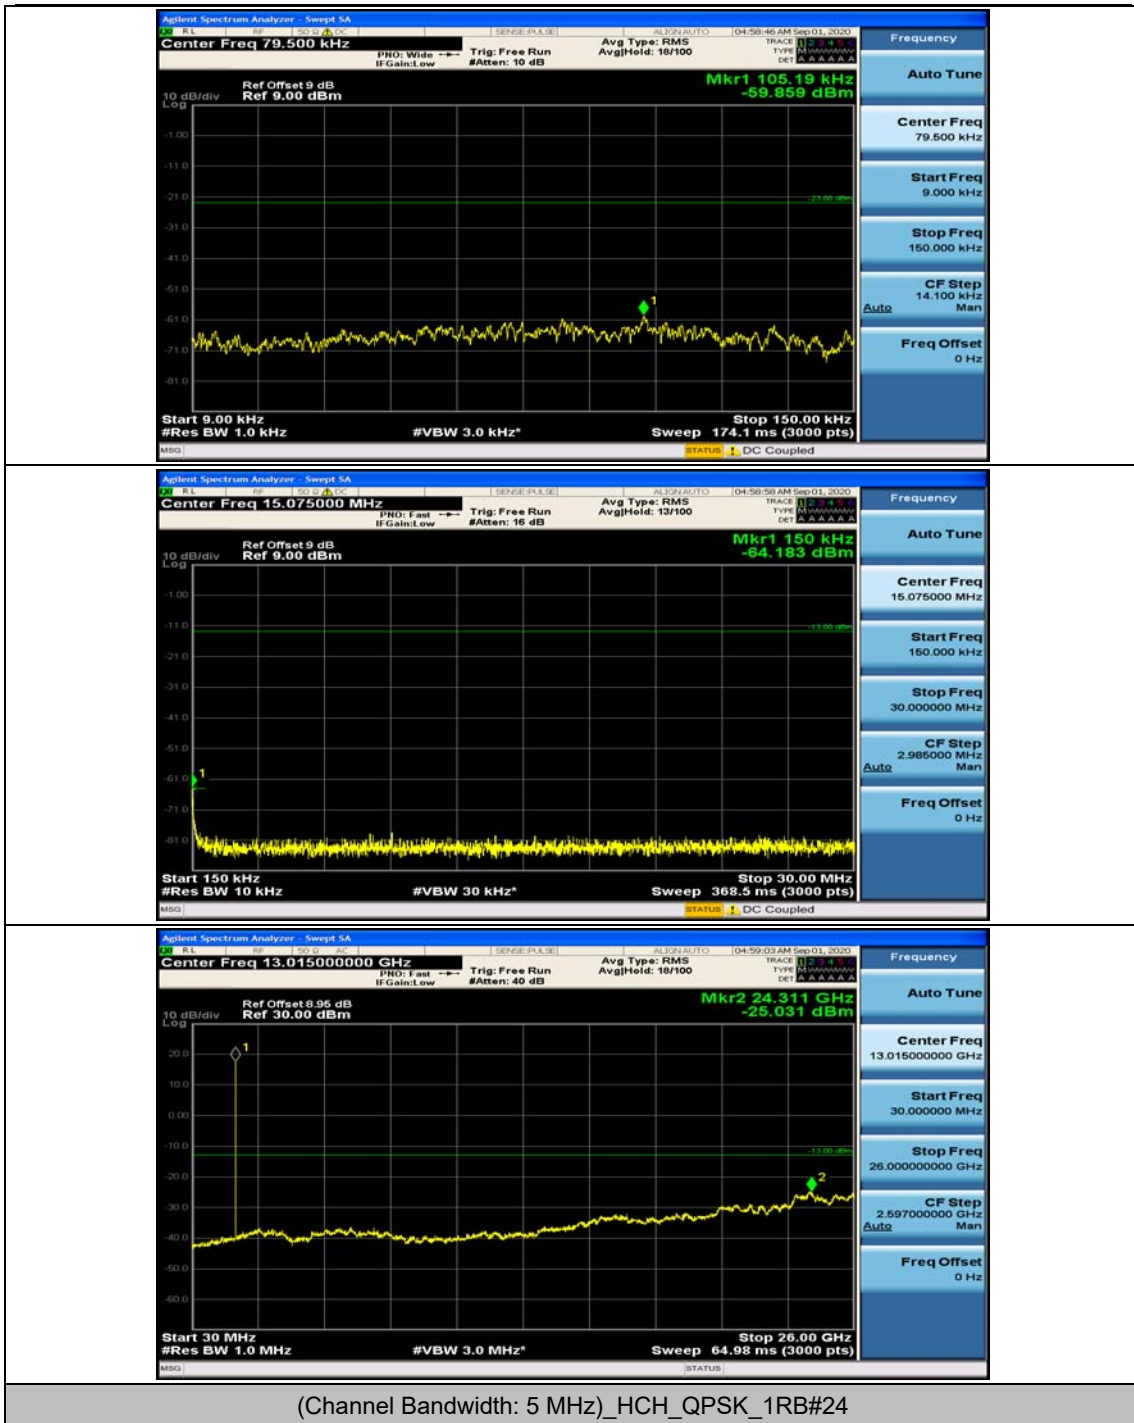

### Channel Bandwidth: 5 MHz

(Channel Bandwidth: 5 MHz)\_MCH\_QPSK\_1RB#0

(Channel Bandwidth: 5 MHz)\_MCH\_QPSK\_1RB#12

(Channel Bandwidth: 5 MHz)\_HCH\_QPSK\_1RB#0

(Channel Bandwidth: 5 MHz)\_HCH\_QPSK\_1RB#12

(Channel Bandwidth: 5 MHz)\_LCH\_16QAM\_1RB#0

(Channel Bandwidth: 5 MHz)\_LCH\_16QAM\_1RB#12

### Channel Bandwidth: 10 MHz

**Channel Bandwidth: 15 MHz**