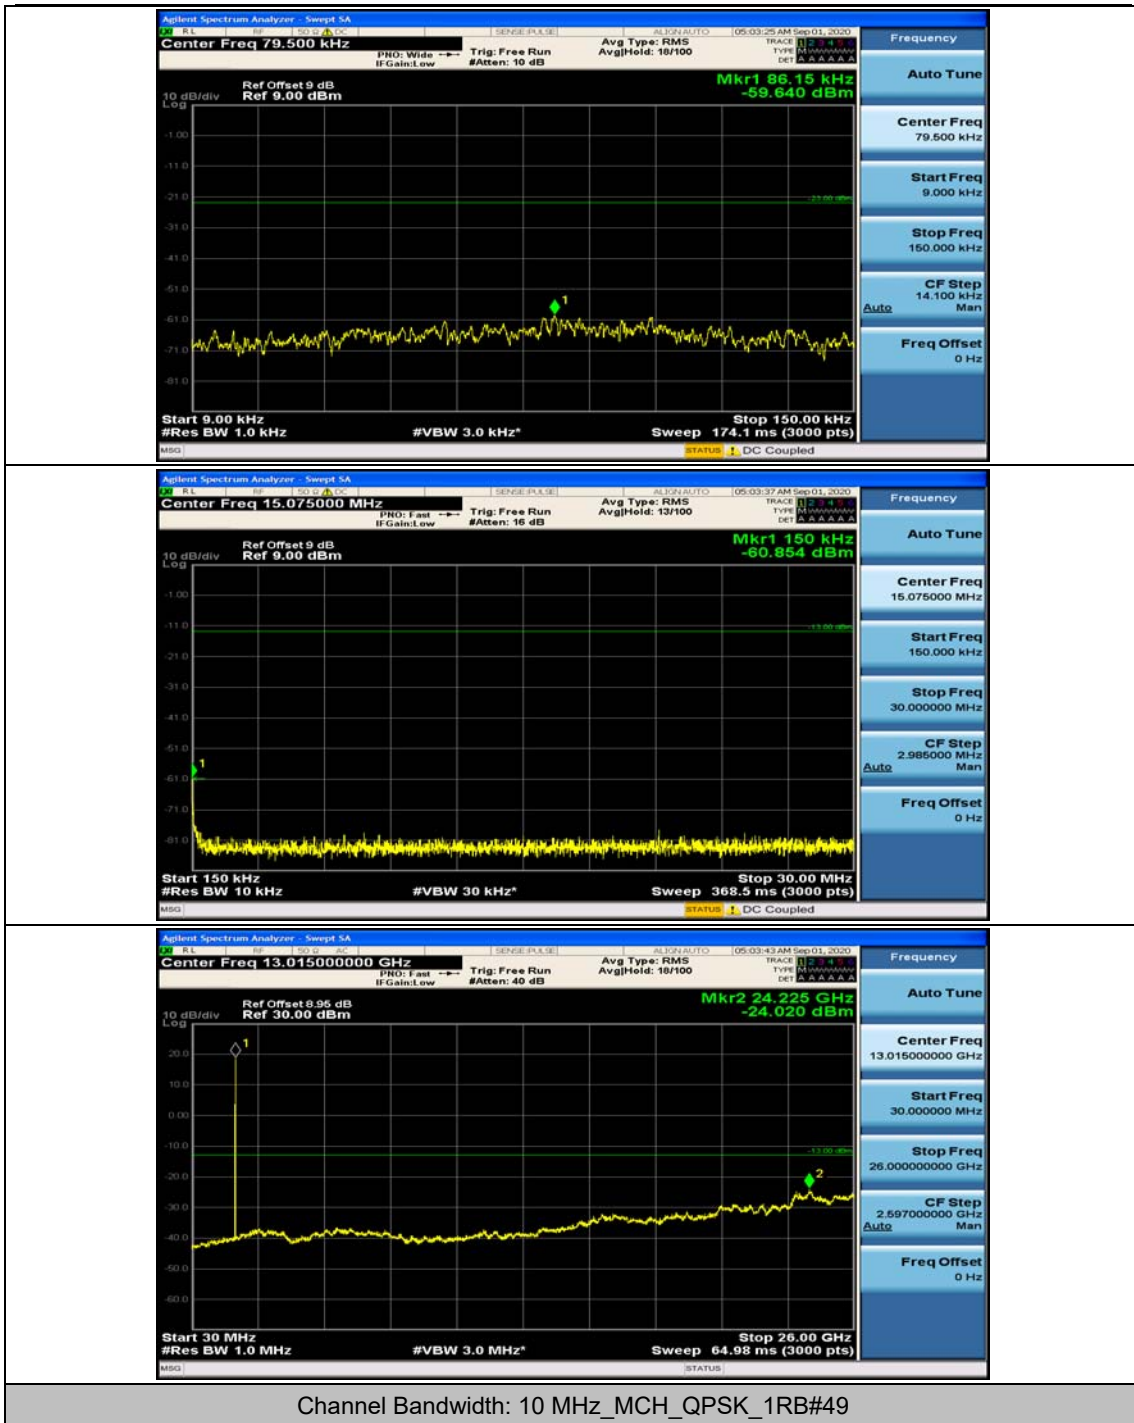

### Channel Bandwidth: 5 MHz

(Channel Bandwidth: 5 MHz)\_MCH\_QPSK\_1RB#0

(Channel Bandwidth: 5 MHz)\_MCH\_QPSK\_1RB#12

(Channel Bandwidth: 5 MHz)\_HCH\_QPSK\_1RB#0

(Channel Bandwidth: 5 MHz)\_HCH\_QPSK\_1RB#12

(Channel Bandwidth: 5 MHz)\_LCH\_16QAM\_1RB#0

(Channel Bandwidth: 5 MHz)\_LCH\_16QAM\_1RB#12

### Channel Bandwidth: 10 MHz

**Channel Bandwidth: 15 MHz**