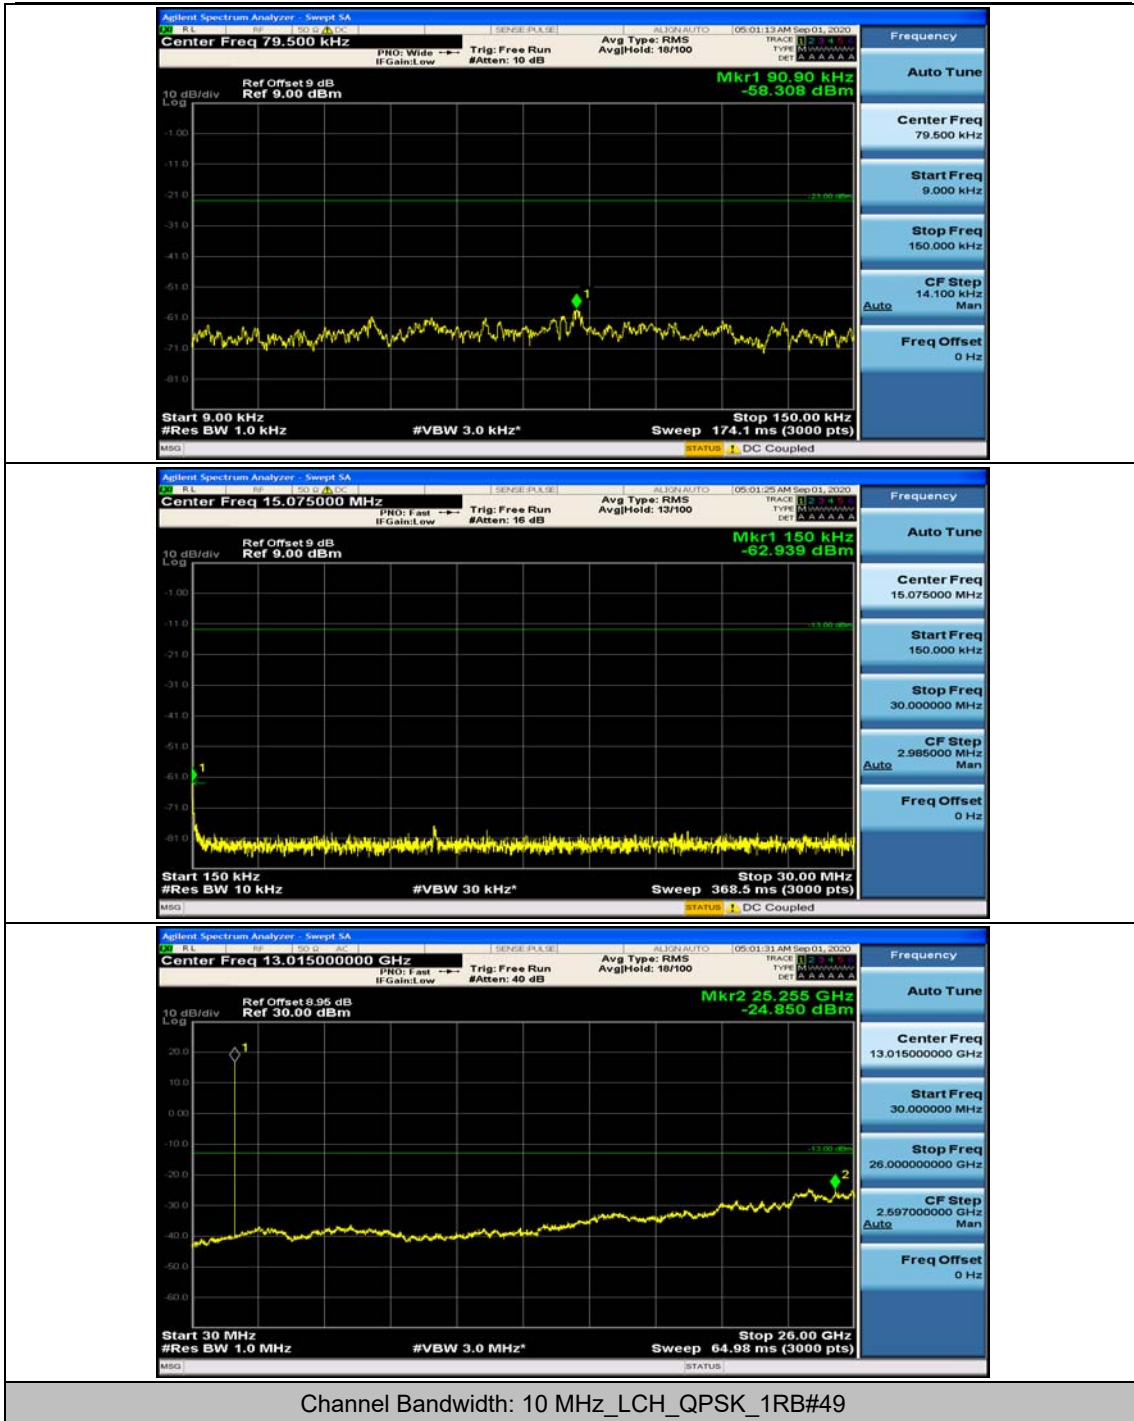

### Channel Bandwidth: 5 MHz

(Channel Bandwidth: 5 MHz)\_MCH\_QPSK\_1RB#0

(Channel Bandwidth: 5 MHz)\_MCH\_QPSK\_1RB#12

(Channel Bandwidth: 5 MHz)\_HCH\_QPSK\_1RB#0

(Channel Bandwidth: 5 MHz)\_HCH\_QPSK\_1RB#12

(Channel Bandwidth: 5 MHz)\_LCH\_16QAM\_1RB#0

(Channel Bandwidth: 5 MHz)\_LCH\_16QAM\_1RB#12

### Channel Bandwidth: 10 MHz

**Channel Bandwidth: 15 MHz**