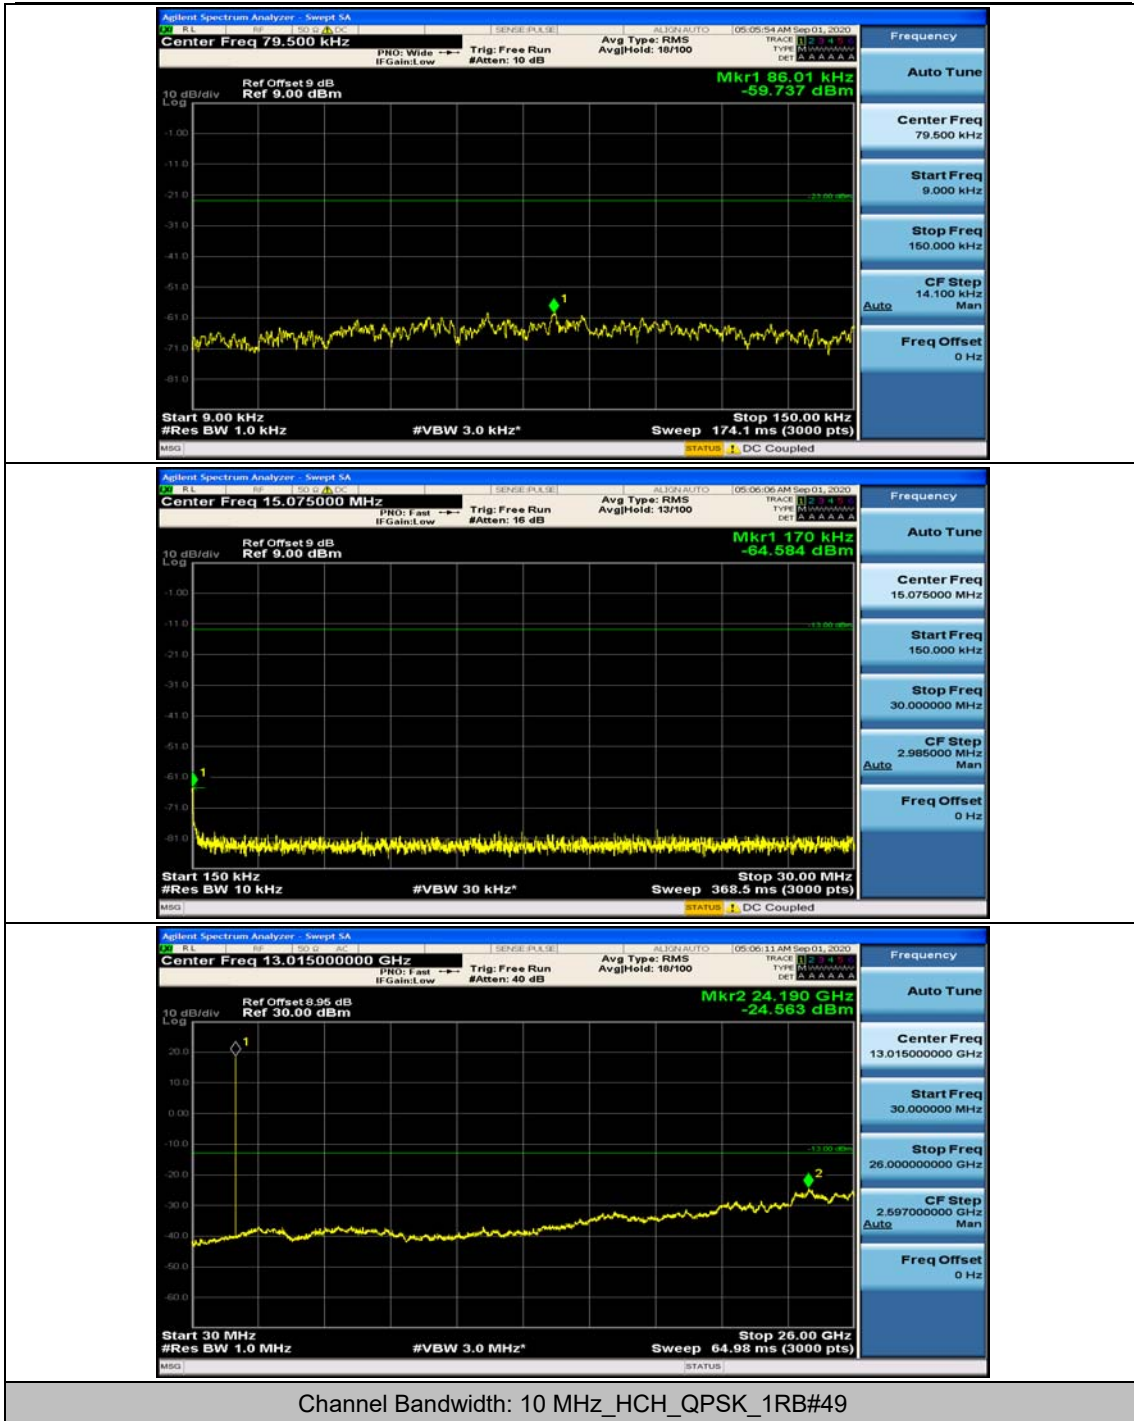

### Channel Bandwidth: 5 MHz

(Channel Bandwidth: 5 MHz)\_MCH\_QPSK\_1RB#0

(Channel Bandwidth: 5 MHz)\_MCH\_QPSK\_1RB#12

(Channel Bandwidth: 5 MHz)\_HCH\_QPSK\_1RB#0

(Channel Bandwidth: 5 MHz)\_HCH\_QPSK\_1RB#12

(Channel Bandwidth: 5 MHz)\_LCH\_16QAM\_1RB#0

(Channel Bandwidth: 5 MHz)\_LCH\_16QAM\_1RB#12

### Channel Bandwidth: 10 MHz

**Channel Bandwidth: 15 MHz**