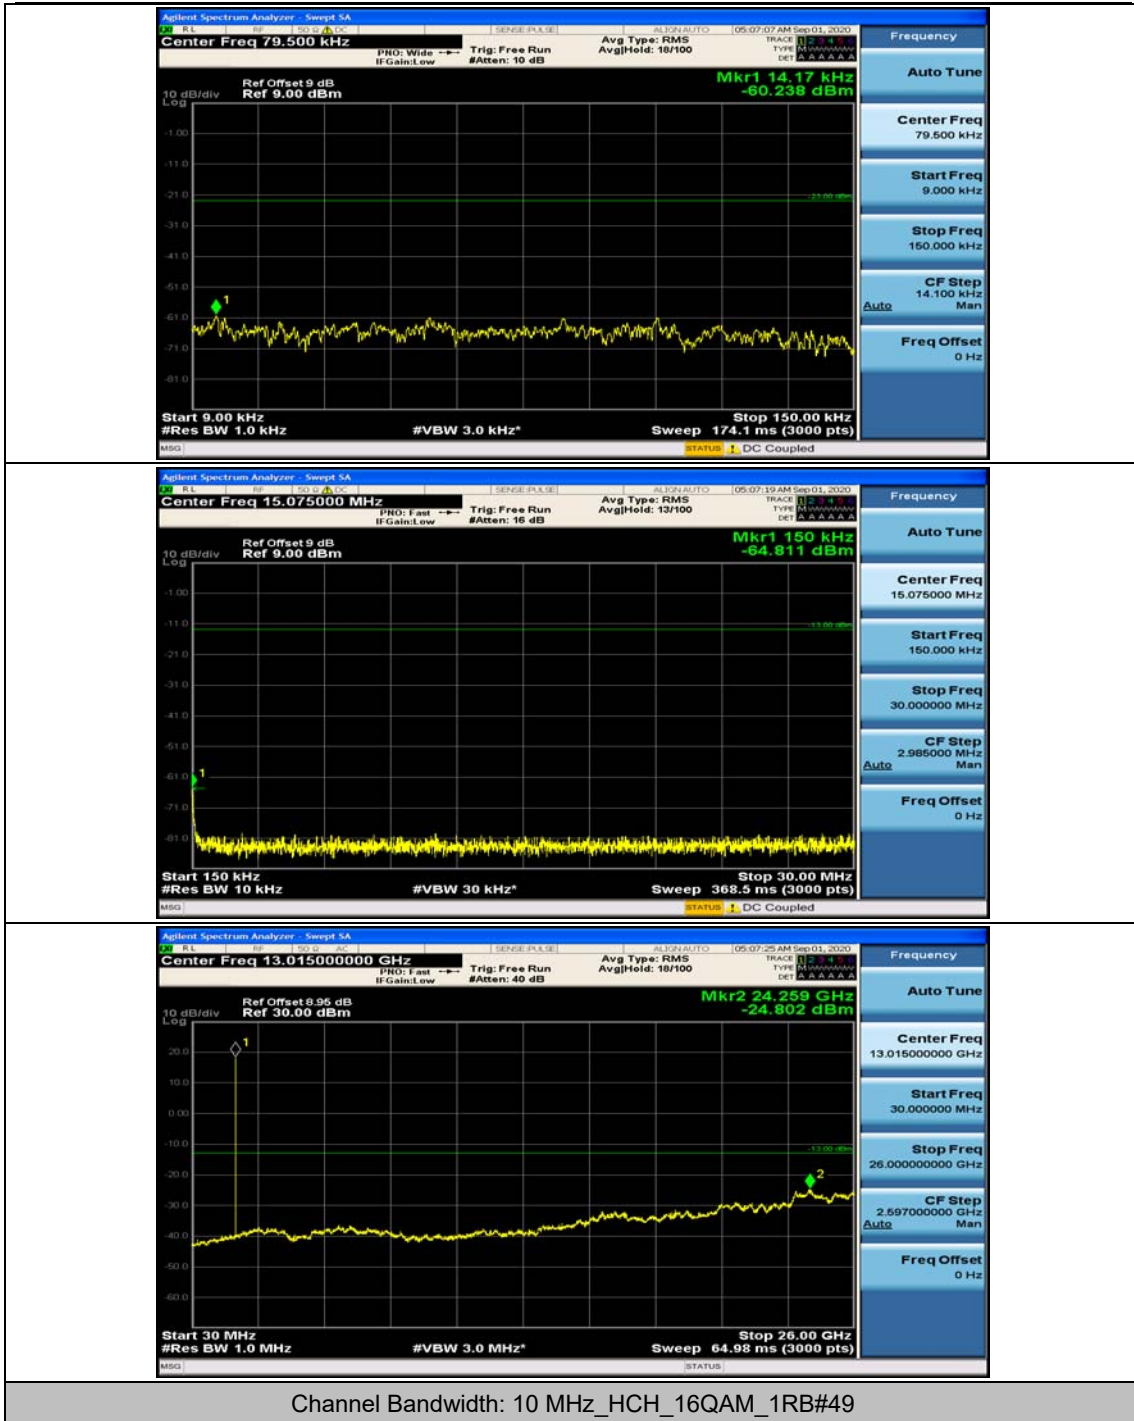

### Channel Bandwidth: 5 MHz

(Channel Bandwidth: 5 MHz)\_MCH\_QPSK\_1RB#0

(Channel Bandwidth: 5 MHz)\_MCH\_QPSK\_1RB#12

(Channel Bandwidth: 5 MHz)\_HCH\_QPSK\_1RB#0

(Channel Bandwidth: 5 MHz)\_HCH\_QPSK\_1RB#12

(Channel Bandwidth: 5 MHz)\_LCH\_16QAM\_1RB#0

(Channel Bandwidth: 5 MHz)\_LCH\_16QAM\_1RB#12

### Channel Bandwidth: 10 MHz

**Channel Bandwidth: 15 MHz**