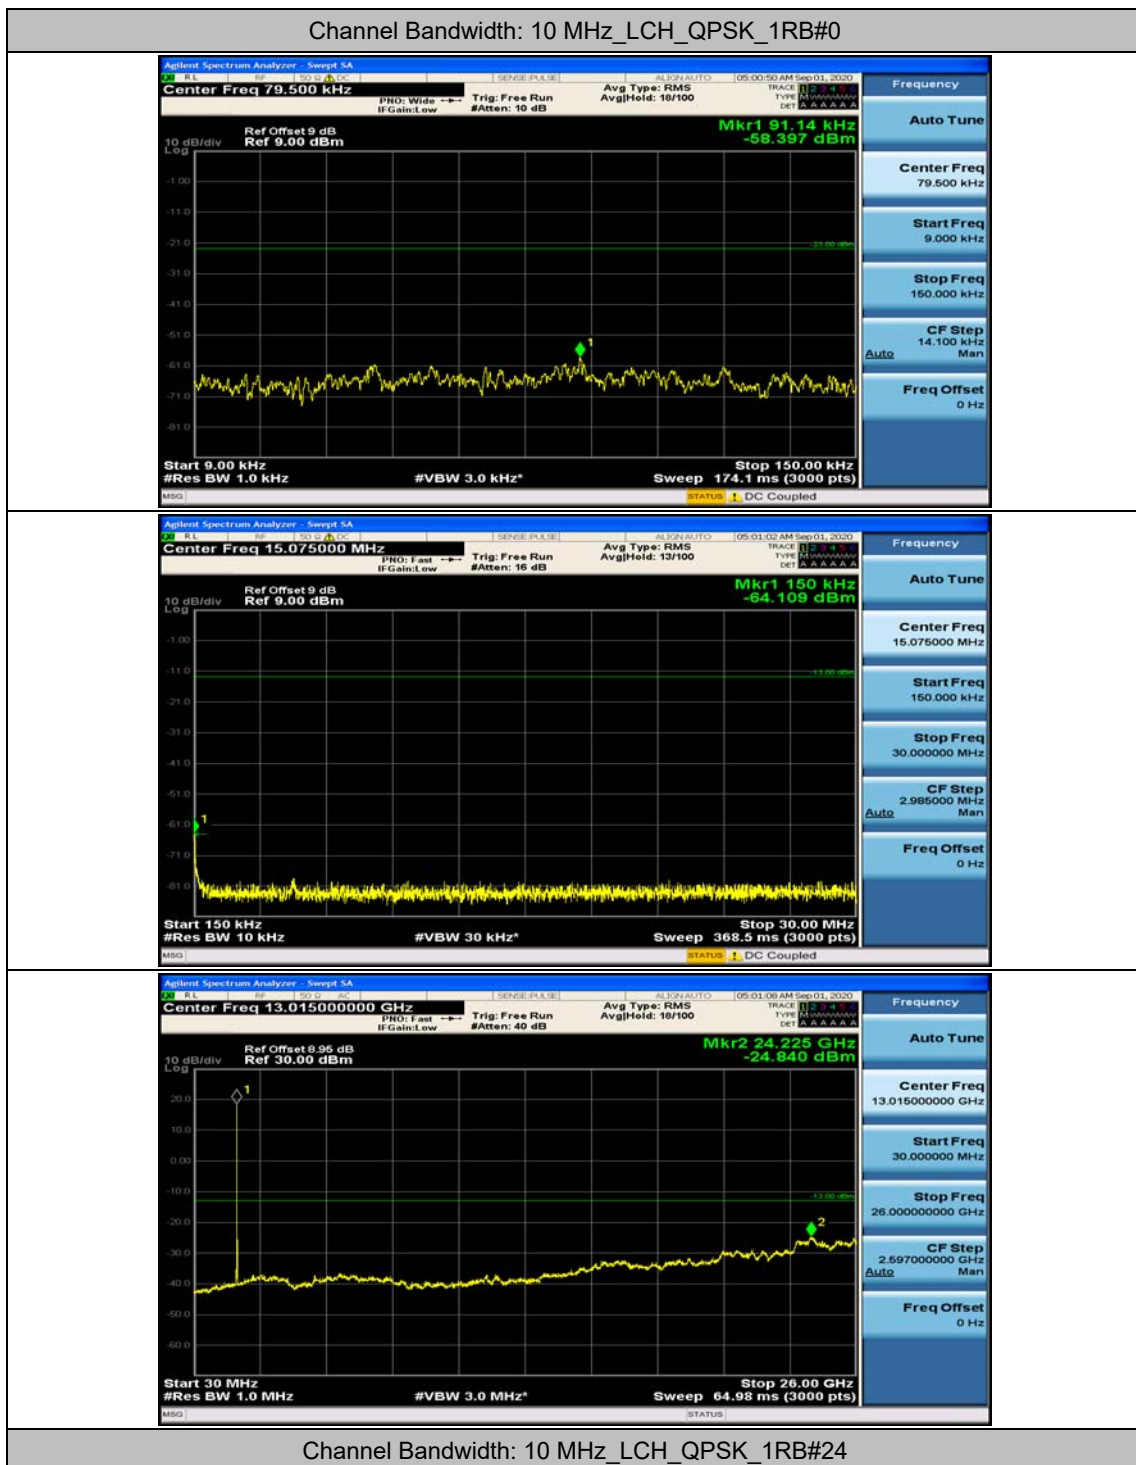

### Channel Bandwidth: 5 MHz

(Channel Bandwidth: 5 MHz)\_MCH\_QPSK\_1RB#0

(Channel Bandwidth: 5 MHz)\_MCH\_QPSK\_1RB#12

(Channel Bandwidth: 5 MHz)\_HCH\_QPSK\_1RB#0

(Channel Bandwidth: 5 MHz)\_HCH\_QPSK\_1RB#12

(Channel Bandwidth: 5 MHz)\_LCH\_16QAM\_1RB#0

(Channel Bandwidth: 5 MHz)\_LCH\_16QAM\_1RB#12

### Channel Bandwidth: 10 MHz

**Channel Bandwidth: 15 MHz**