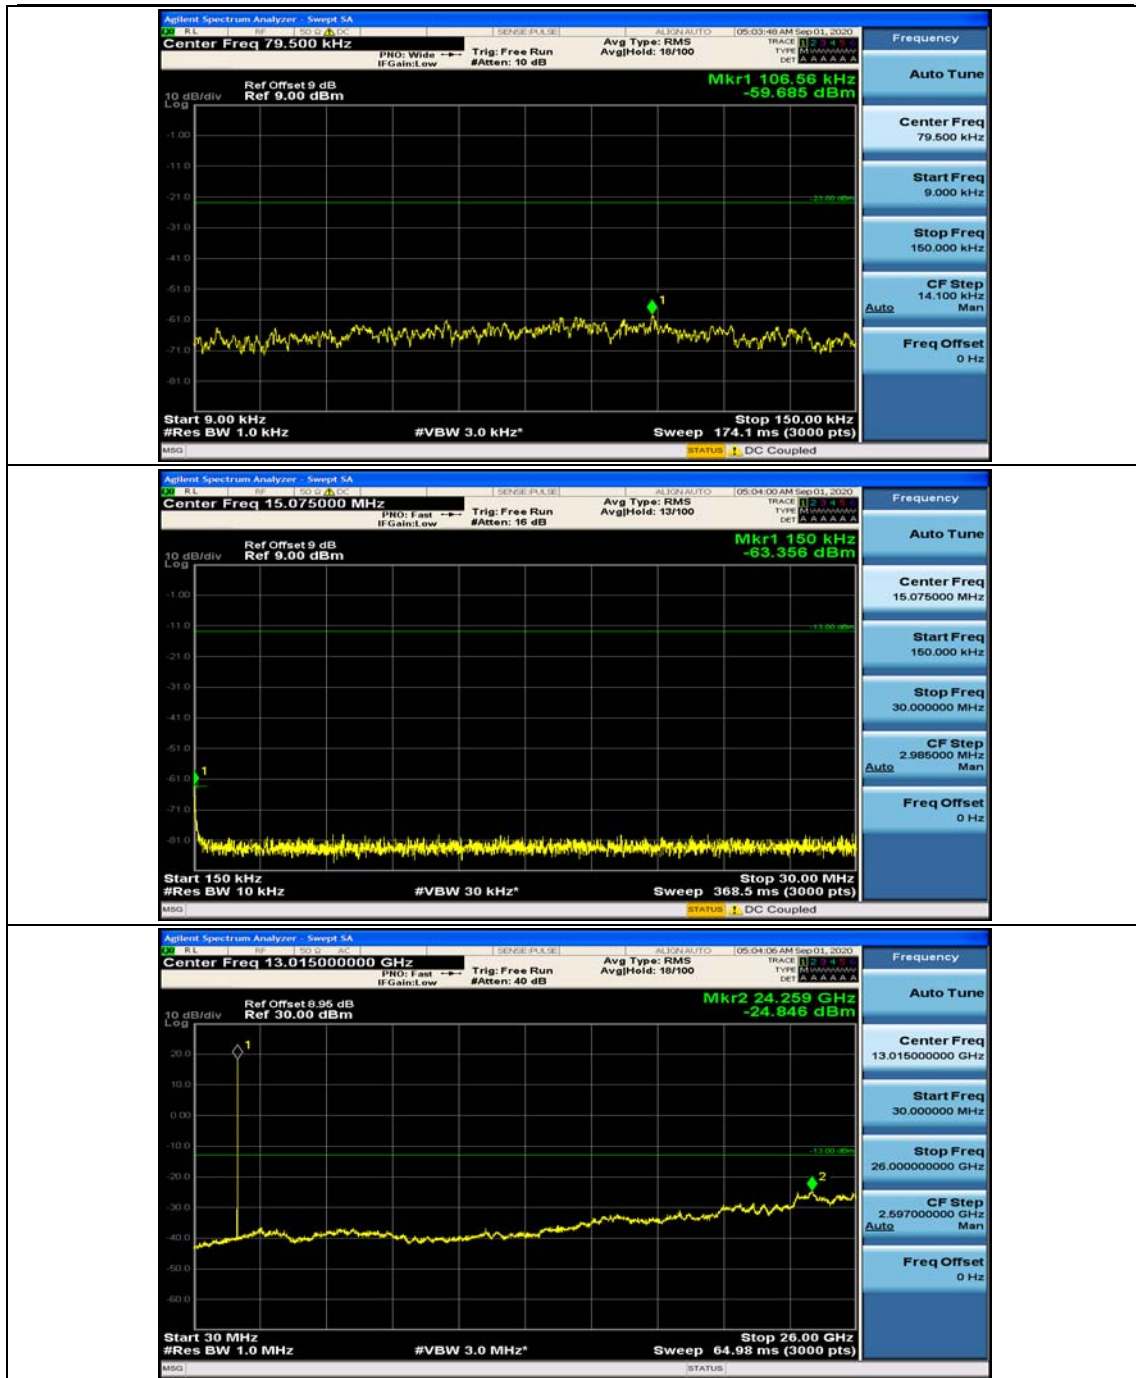

### Channel Bandwidth: 5 MHz

(Channel Bandwidth: 5 MHz)\_MCH\_QPSK\_1RB#0

(Channel Bandwidth: 5 MHz)\_MCH\_QPSK\_1RB#12

(Channel Bandwidth: 5 MHz)\_HCH\_QPSK\_1RB#0

(Channel Bandwidth: 5 MHz)\_HCH\_QPSK\_1RB#12

(Channel Bandwidth: 5 MHz)\_LCH\_16QAM\_1RB#0

(Channel Bandwidth: 5 MHz)\_LCH\_16QAM\_1RB#12

### Channel Bandwidth: 10 MHz

**Channel Bandwidth: 15 MHz**