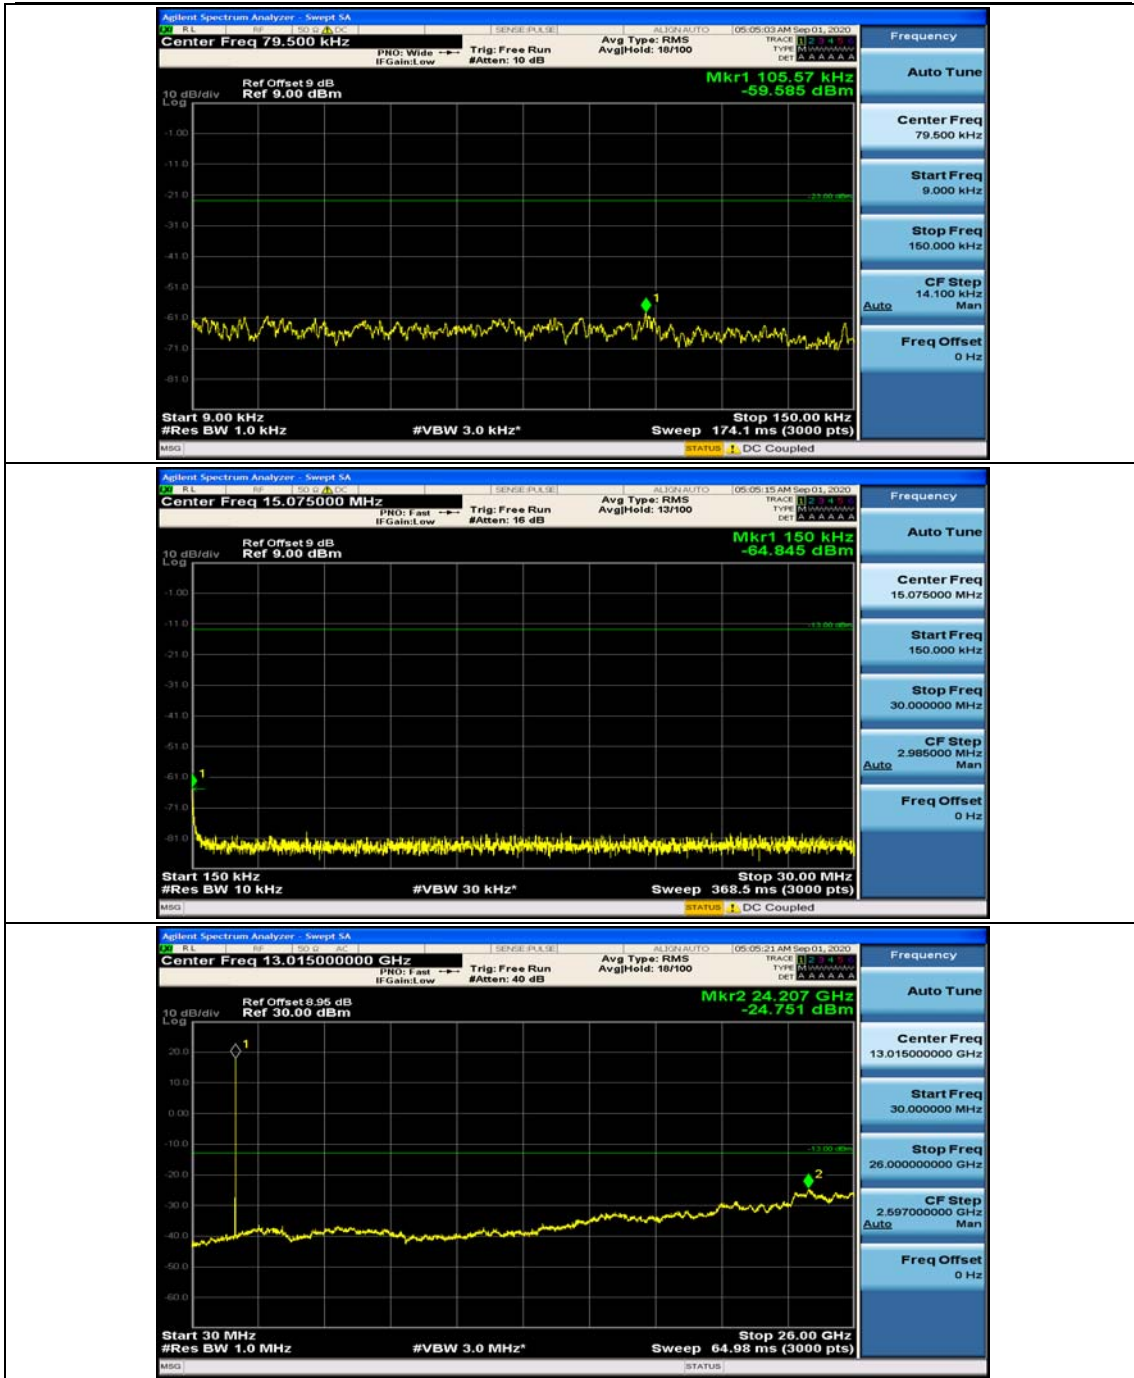

### Channel Bandwidth: 5 MHz

(Channel Bandwidth: 5 MHz)\_MCH\_QPSK\_1RB#0

(Channel Bandwidth: 5 MHz)\_MCH\_QPSK\_1RB#12

(Channel Bandwidth: 5 MHz)\_HCH\_QPSK\_1RB#0

(Channel Bandwidth: 5 MHz)\_HCH\_QPSK\_1RB#12

(Channel Bandwidth: 5 MHz)\_LCH\_16QAM\_1RB#0

(Channel Bandwidth: 5 MHz)\_LCH\_16QAM\_1RB#12

### Channel Bandwidth: 10 MHz

**Channel Bandwidth: 15 MHz**