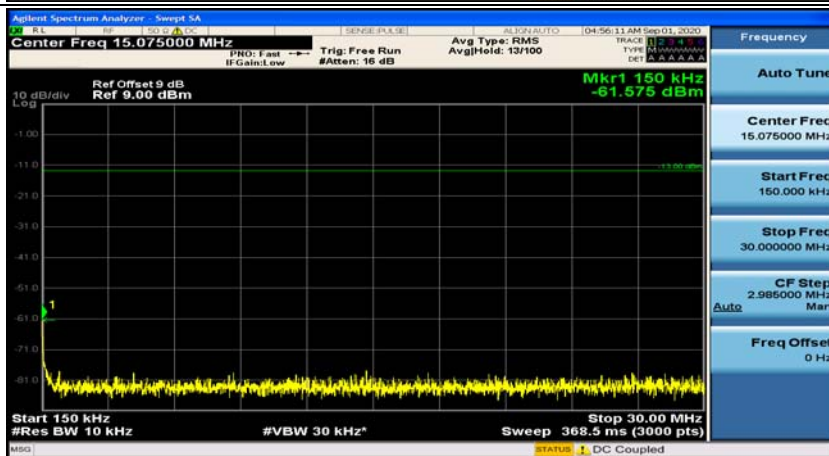

### Channel Bandwidth: 5 MHz

(Channel Bandwidth: 5 MHz)\_MCH\_QPSK\_1RB#0

(Channel Bandwidth: 5 MHz)\_MCH\_QPSK\_1RB#12

(Channel Bandwidth: 5 MHz)\_HCH\_QPSK\_1RB#0

(Channel Bandwidth: 5 MHz)\_HCH\_QPSK\_1RB#12

(Channel Bandwidth: 5 MHz)\_LCH\_16QAM\_1RB#0

(Channel Bandwidth: 5 MHz)\_LCH\_16QAM\_1RB#12