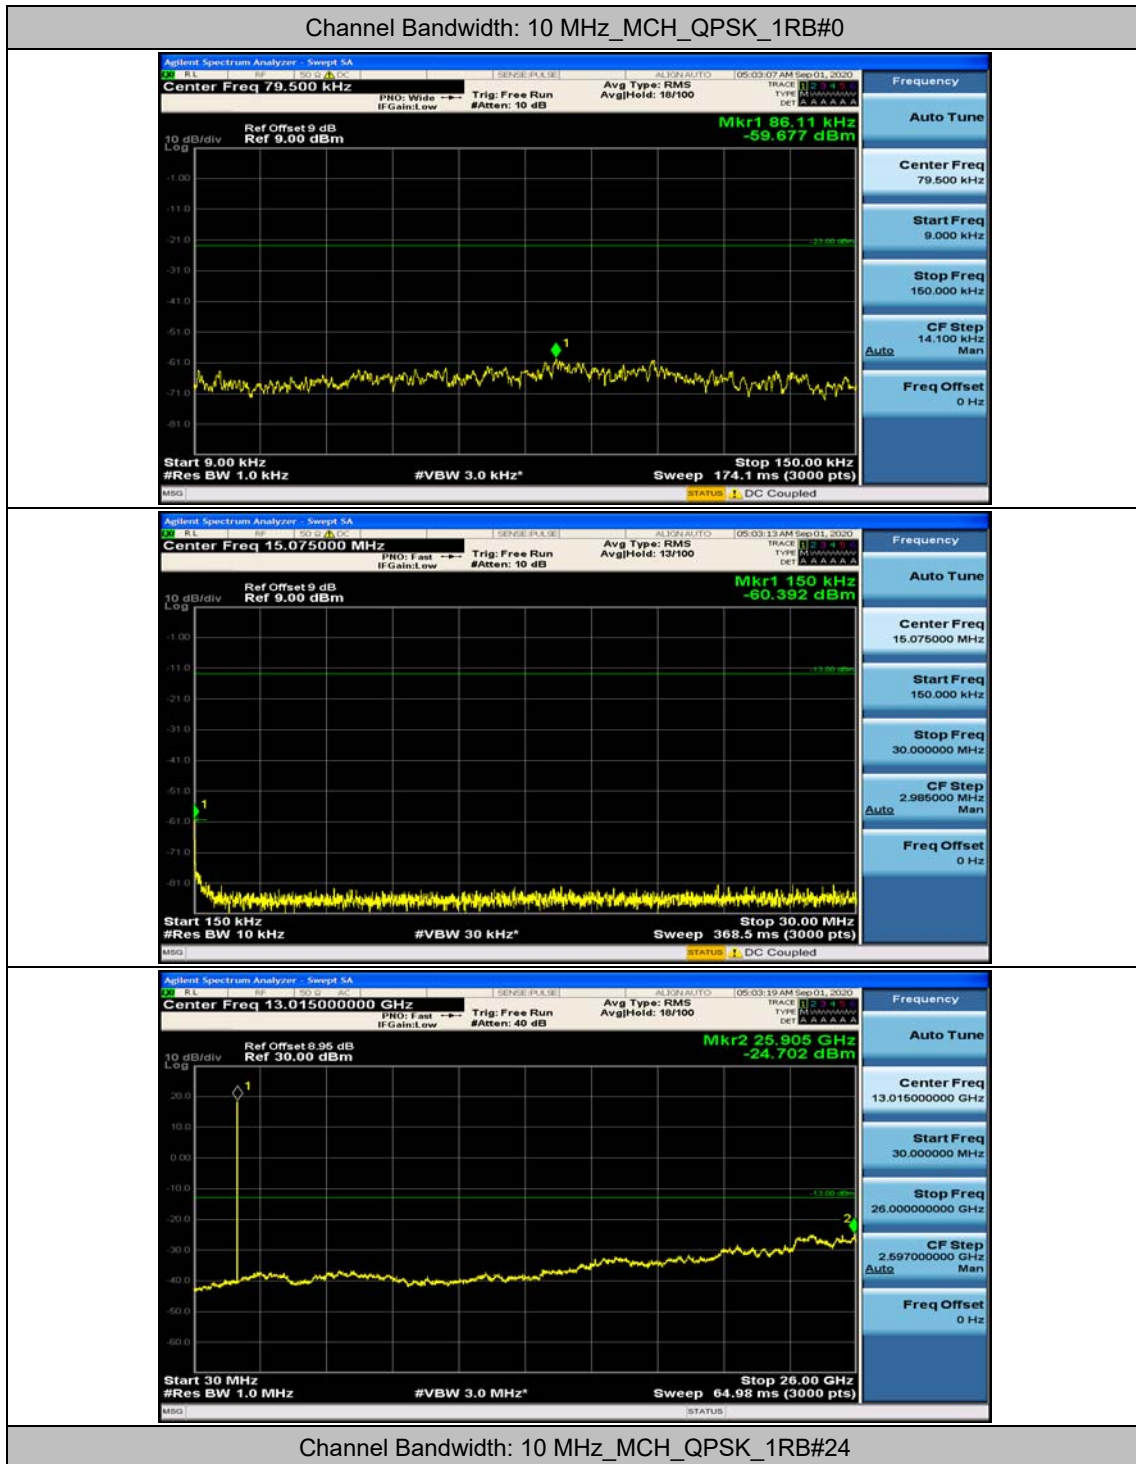

### Channel Bandwidth: 5 MHz

(Channel Bandwidth: 5 MHz)\_MCH\_QPSK\_1RB#0

(Channel Bandwidth: 5 MHz)\_MCH\_QPSK\_1RB#12

(Channel Bandwidth: 5 MHz)\_HCH\_QPSK\_1RB#0

(Channel Bandwidth: 5 MHz)\_HCH\_QPSK\_1RB#12

(Channel Bandwidth: 5 MHz)\_LCH\_16QAM\_1RB#0

(Channel Bandwidth: 5 MHz)\_LCH\_16QAM\_1RB#12

### Channel Bandwidth: 10 MHz

**Channel Bandwidth: 15 MHz**