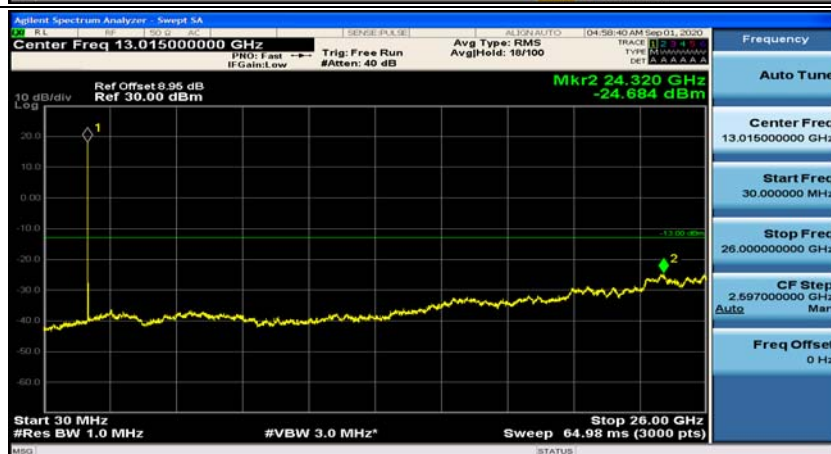

### Channel Bandwidth: 5 MHz

(Channel Bandwidth: 5 MHz)\_MCH\_QPSK\_1RB#0

(Channel Bandwidth: 5 MHz)\_MCH\_QPSK\_1RB#12

(Channel Bandwidth: 5 MHz)\_HCH\_QPSK\_1RB#0

(Channel Bandwidth: 5 MHz)\_HCH\_QPSK\_1RB#12

(Channel Bandwidth: 5 MHz)\_LCH\_16QAM\_1RB#0

(Channel Bandwidth: 5 MHz)\_LCH\_16QAM\_1RB#12