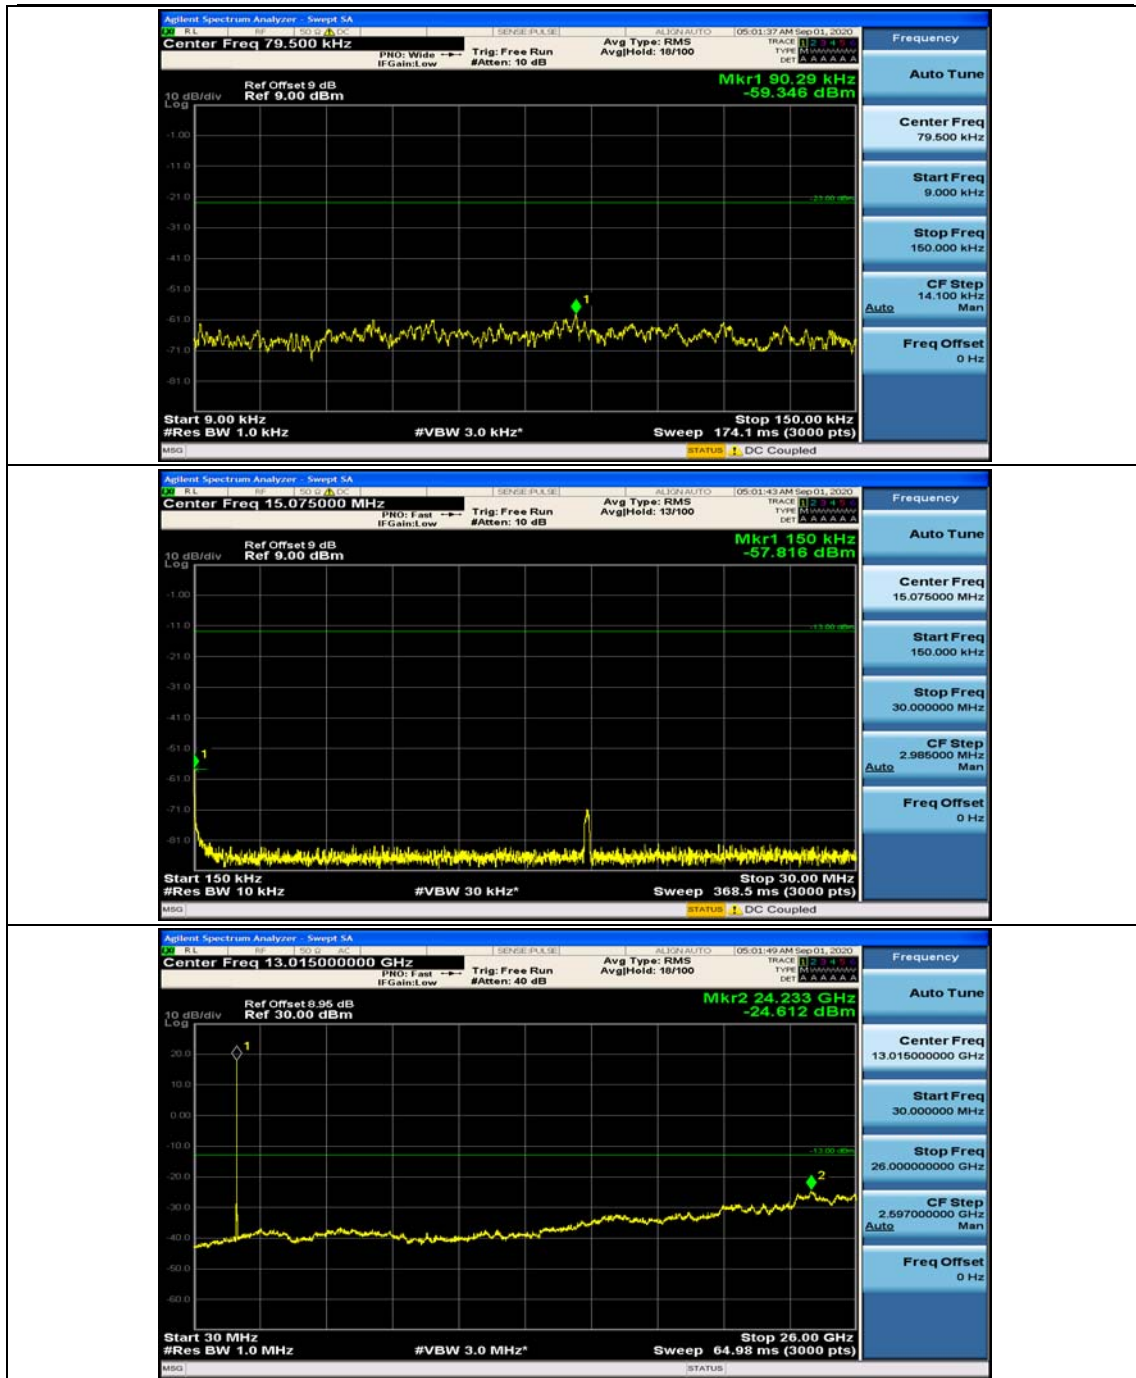

### Channel Bandwidth: 5 MHz

(Channel Bandwidth: 5 MHz)\_MCH\_QPSK\_1RB#0

(Channel Bandwidth: 5 MHz)\_MCH\_QPSK\_1RB#12

(Channel Bandwidth: 5 MHz)\_HCH\_QPSK\_1RB#0

(Channel Bandwidth: 5 MHz)\_HCH\_QPSK\_1RB#12

(Channel Bandwidth: 5 MHz)\_LCH\_16QAM\_1RB#0

(Channel Bandwidth: 5 MHz)\_LCH\_16QAM\_1RB#12

### Channel Bandwidth: 10 MHz

**Channel Bandwidth: 15 MHz**