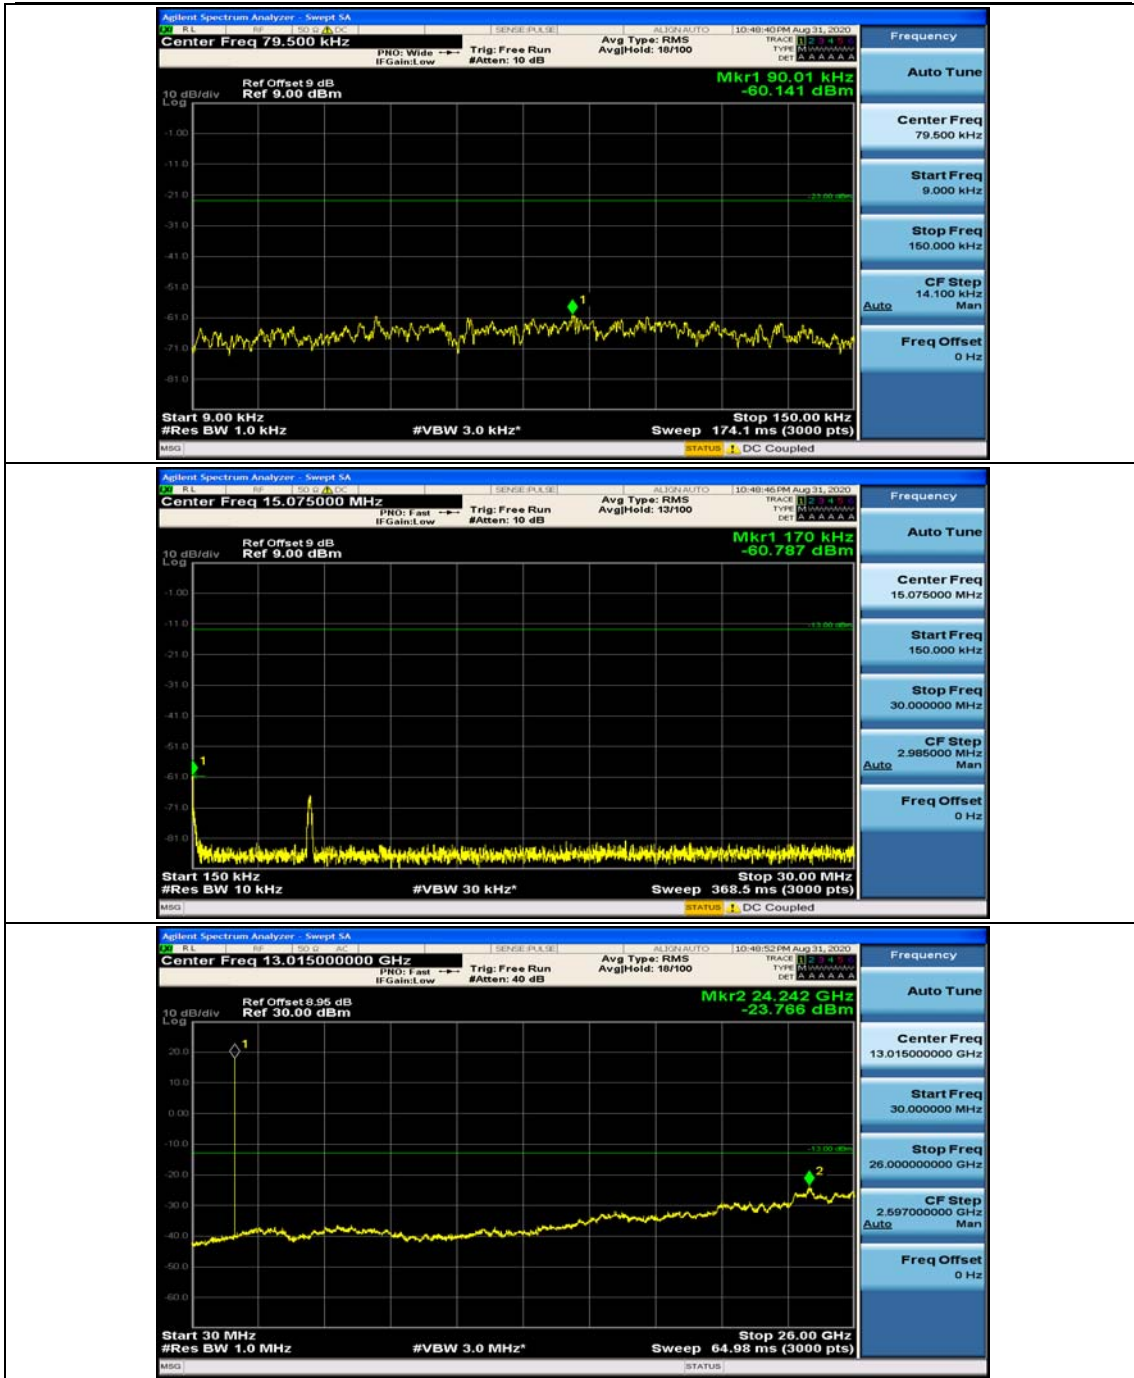

(Channel Bandwidth:20 MHz)_HCH_16QAM_50RB#0

(Channel Bandwidth:20 MHz)_HCH_16QAM_50RB#25

(Channel Bandwidth:20 MHz)_HCH_16QAM_50RB#50

(Channel Bandwidth:20 MHz)_HCH_16QAM_100RB#0

Appendix E: Conducted Spurious Emission

Test Graphs

Channel Bandwidth: 1.4 MHz

(Channel Bandwidth: 1.4 MHz)_MCH_QPSK_1RB#0

(Channel Bandwidth: 1.4 MHz)_MCH_QPSK_1RB#3

(Channel Bandwidth: 1.4 MHz)_HCH_QPSK_1RB#0

(Channel Bandwidth: 1.4 MHz)_HCH_QPSK_1RB#3