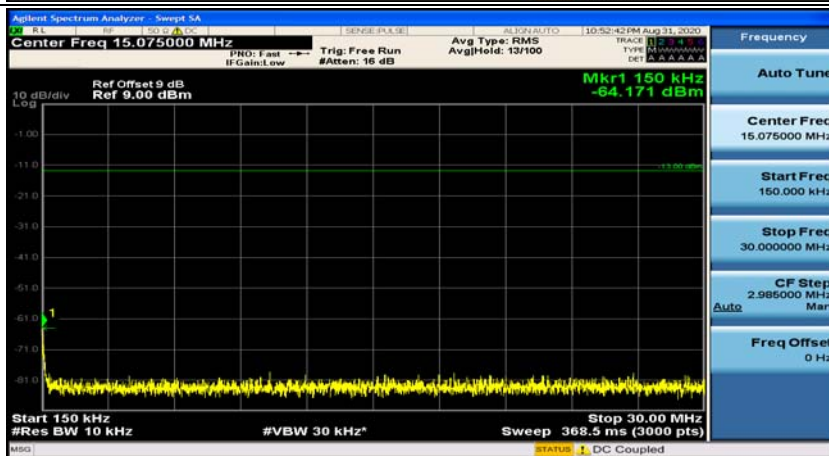

Test Graphs

Channel Bandwidth: 1.4 MHz

(Channel Bandwidth: 1.4 MHz)_MCH_QPSK_1RB#0

(Channel Bandwidth: 1.4 MHz)_MCH_QPSK_1RB#3

(Channel Bandwidth: 1.4 MHz)_HCH_QPSK_1RB#0

(Channel Bandwidth: 1.4 MHz)_HCH_QPSK_1RB#3