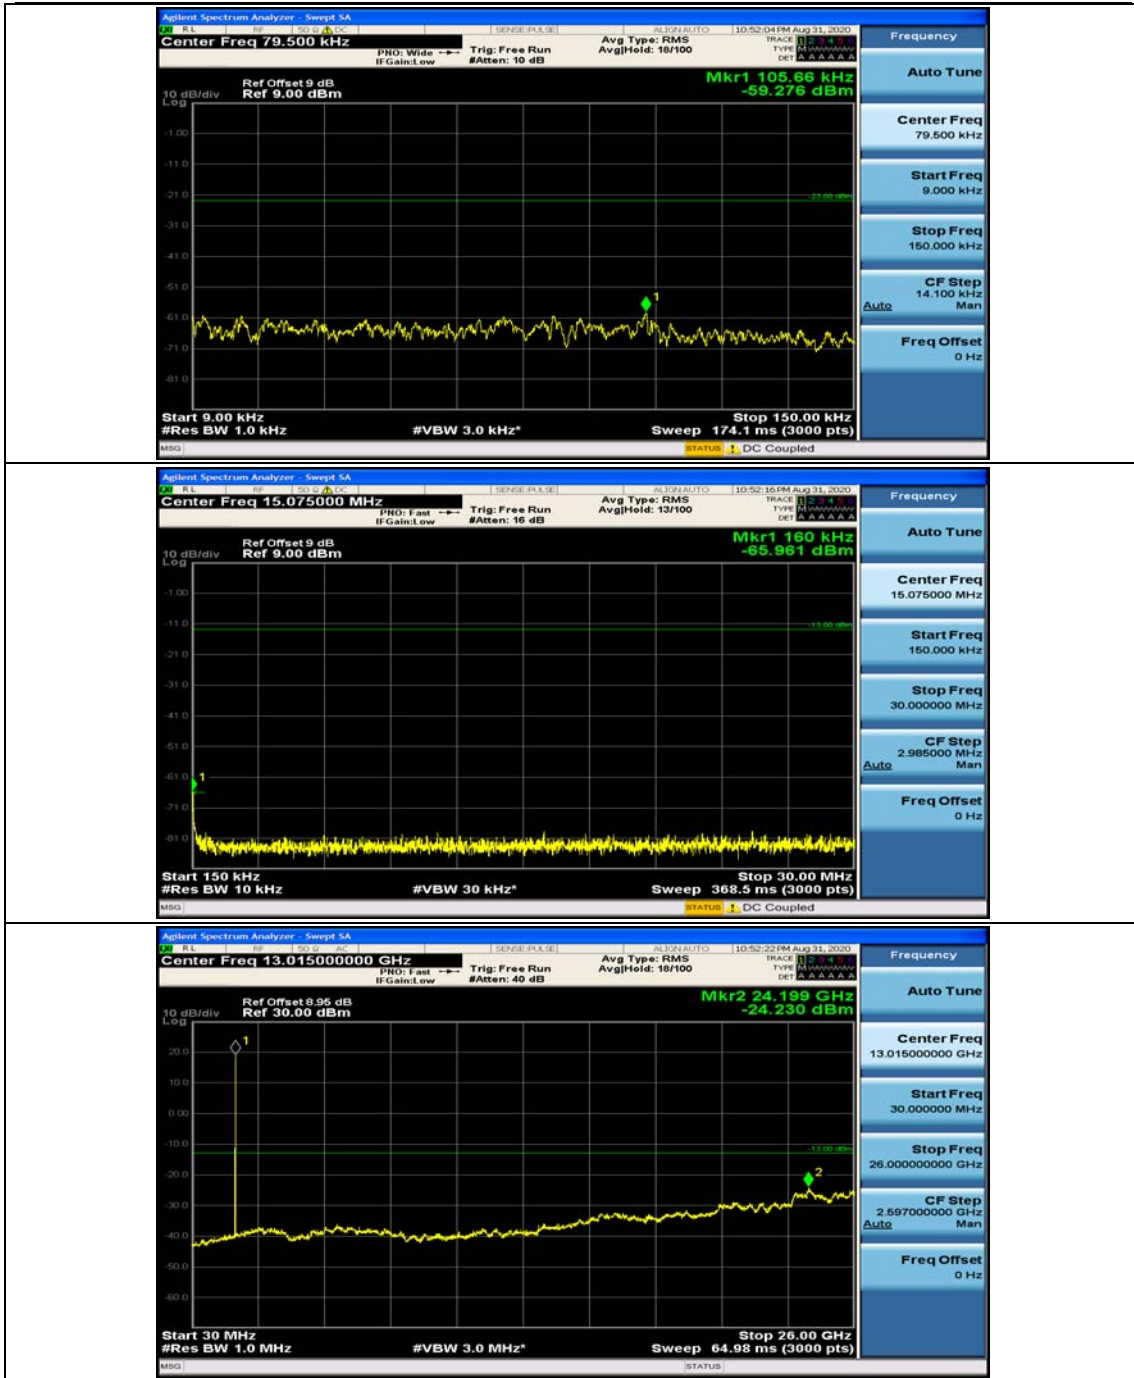

(Channel Bandwidth: 1.4 MHz)_LCH_16QAM_1RB#0

(Channel Bandwidth: 1.4 MHz)_LCH_16QAM_1RB#3

(Channel Bandwidth: 1.4 MHz)_MCH_16QAM_1RB#0

(Channel Bandwidth: 1.4 MHz)_MCH_16QAM_1RB#3

(Channel Bandwidth: 1.4 MHz)_HCH_16QAM_1RB#0