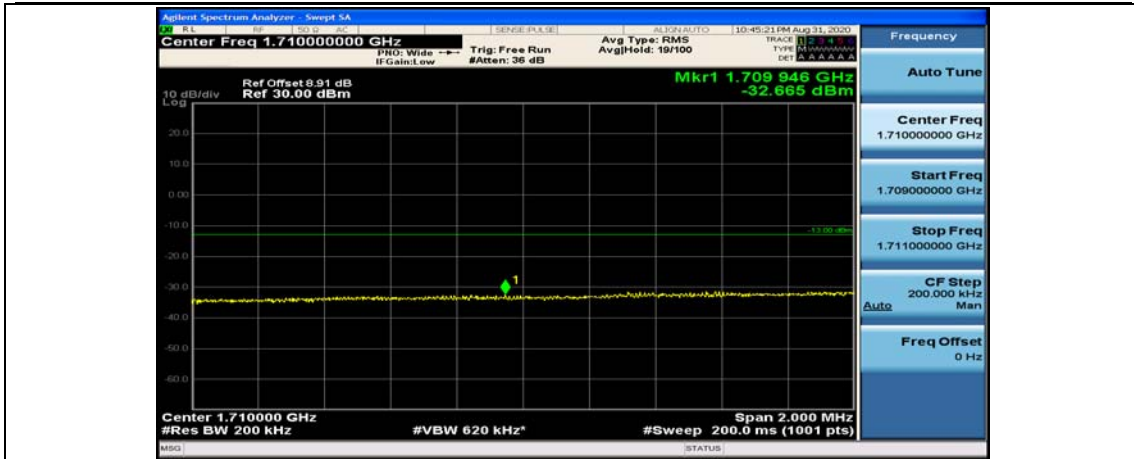

(Channel Bandwidth:20 MHz)_LCH_QPSK_50RB#25