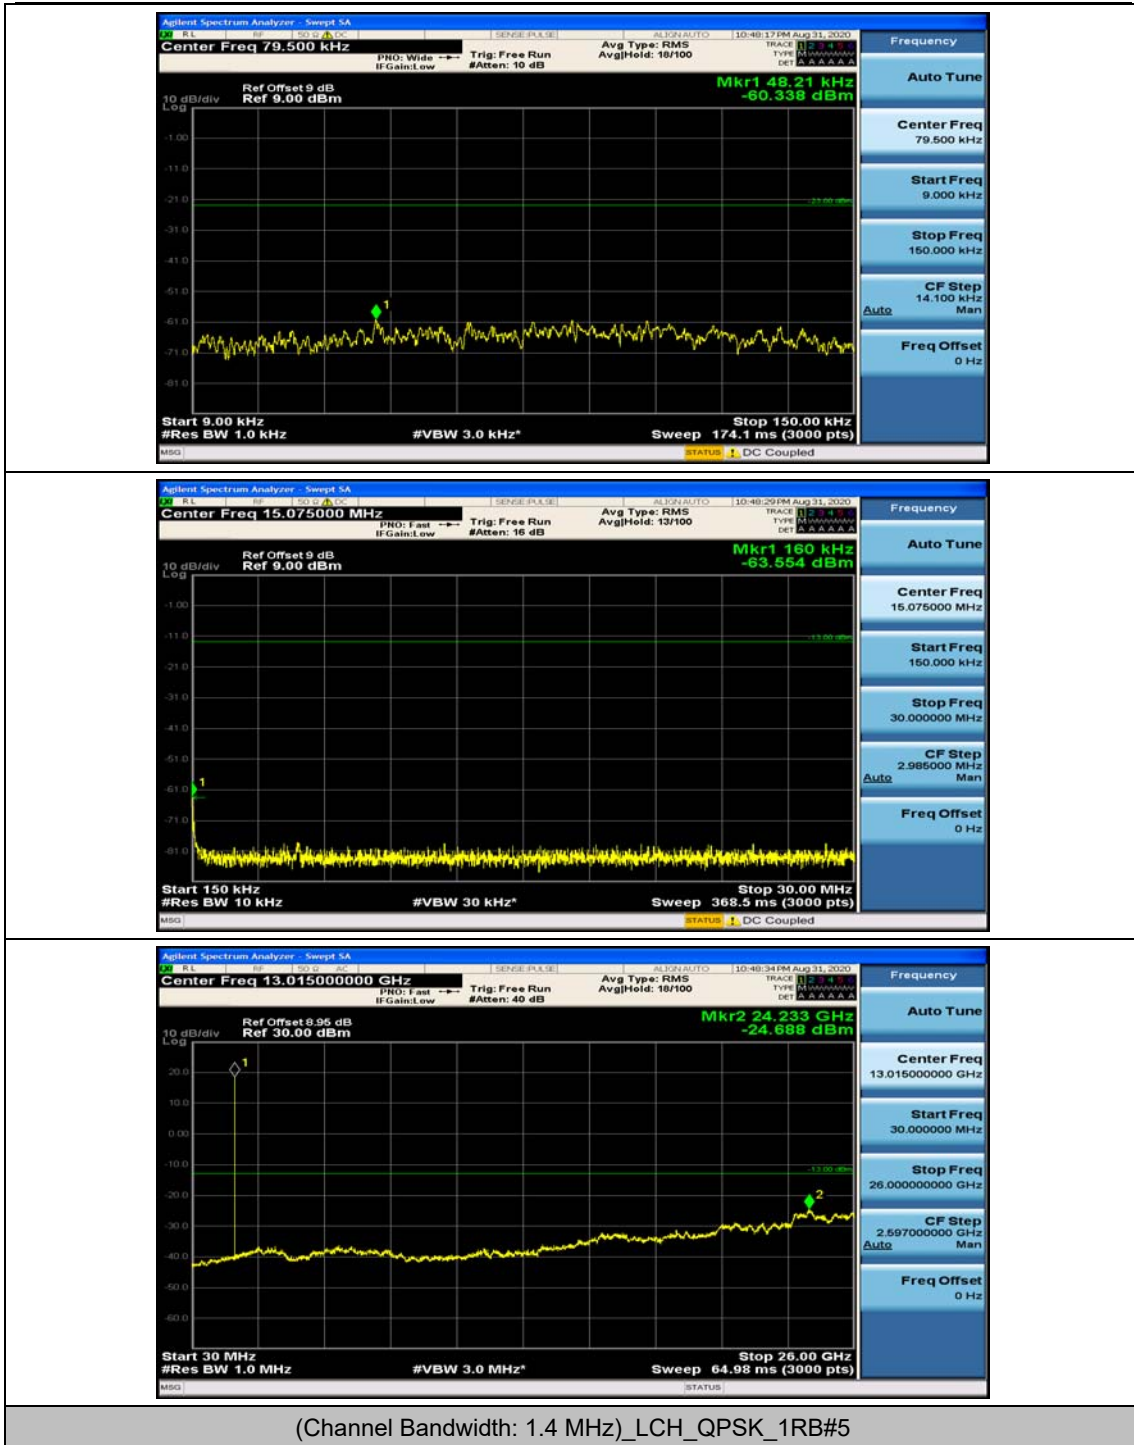

(Channel Bandwidth:20 MHz)_HCH_16QAM_50RB#0

(Channel Bandwidth:20 MHz)_HCH_16QAM_50RB#25

(Channel Bandwidth:20 MHz)_HCH_16QAM_50RB#50

(Channel Bandwidth:20 MHz)_HCH_16QAM_100RB#0

Appendix E: Conducted Spurious Emission

Test Graphs

Channel Bandwidth: 1.4 MHz

(Channel Bandwidth: 1.4 MHz)_MCH_QPSK_1RB#0

(Channel Bandwidth: 1.4 MHz)_MCH_QPSK_1RB#3

(Channel Bandwidth: 1.4 MHz)_HCH_QPSK_1RB#0

(Channel Bandwidth: 1.4 MHz)_HCH_QPSK_1RB#3