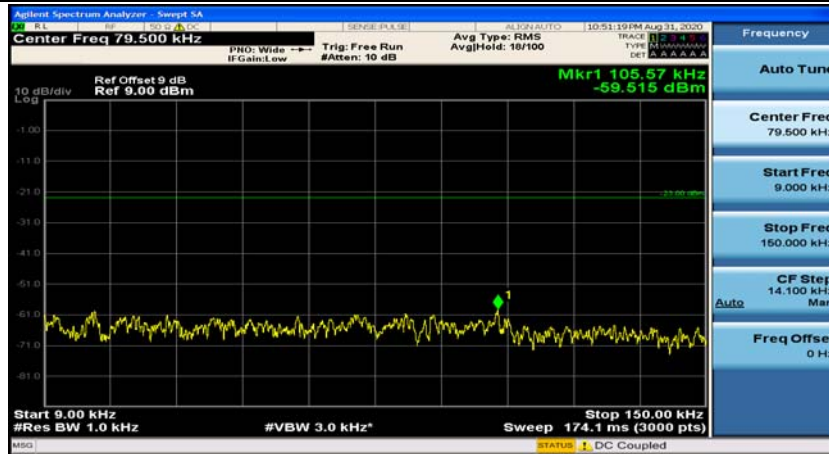

(Channel Bandwidth: 1.4 MHz)_LCH_16QAM_1RB#0

(Channel Bandwidth: 1.4 MHz)_LCH_16QAM_1RB#3

(Channel Bandwidth: 1.4 MHz)_MCH_16QAM_1RB#0

(Channel Bandwidth: 1.4 MHz)_MCH_16QAM_1RB#3

(Channel Bandwidth: 1.4 MHz)_HCH_16QAM_1RB#0