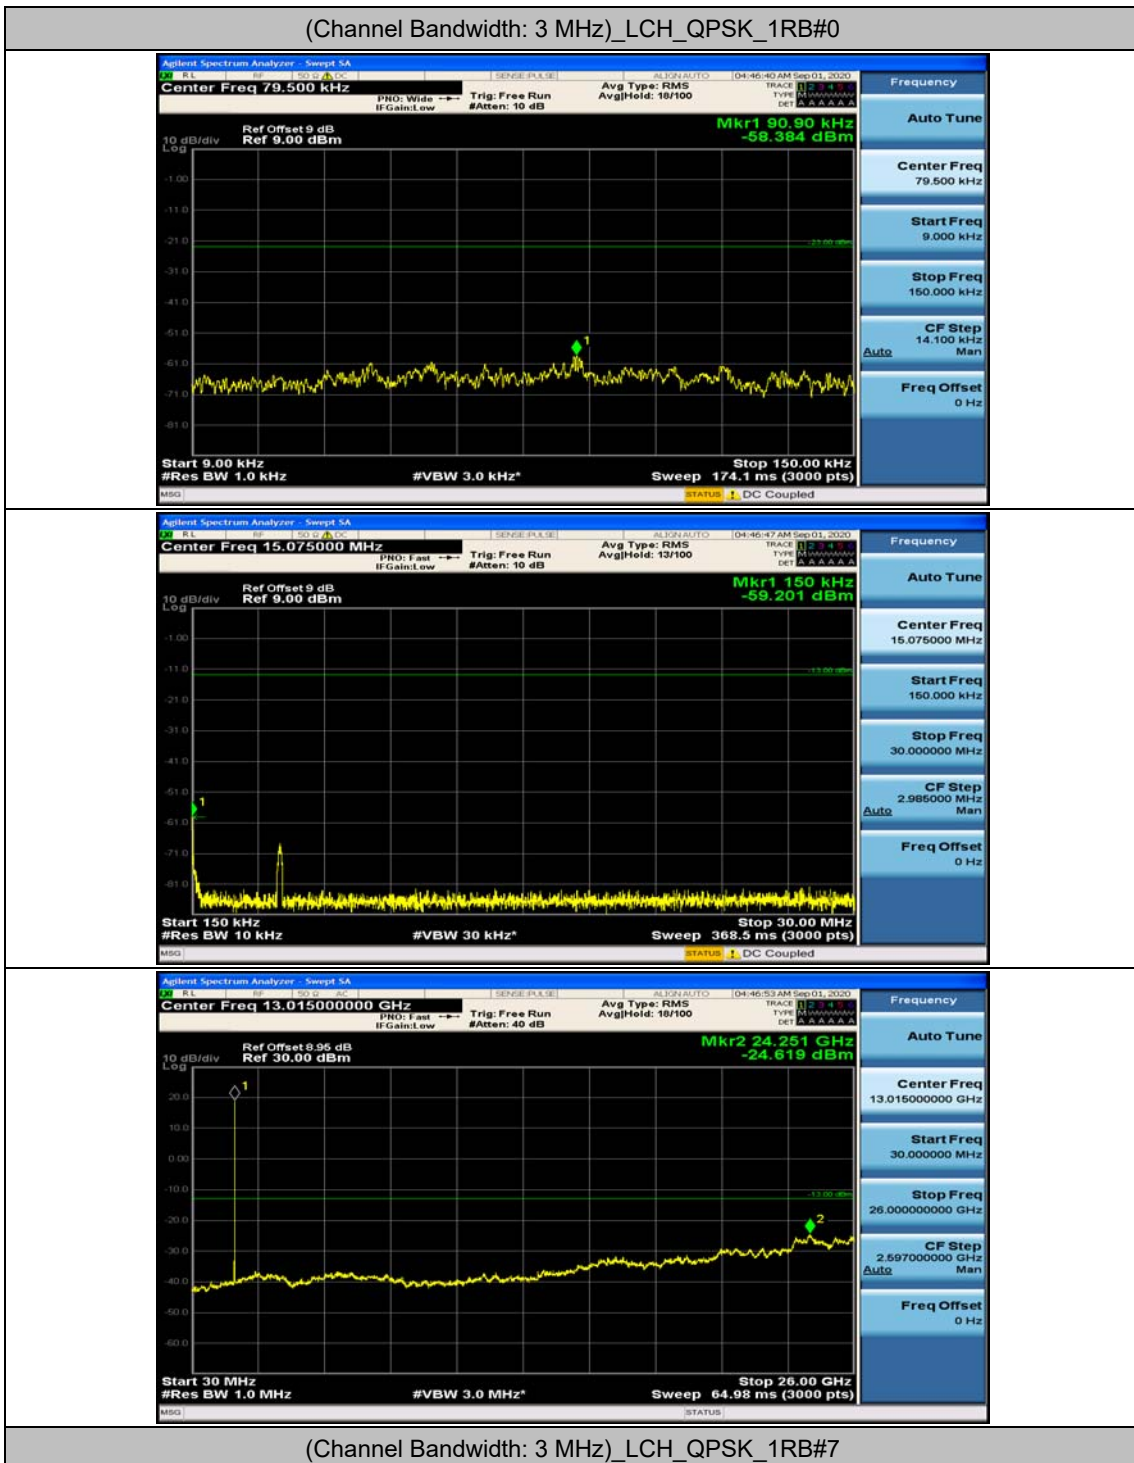

Channel Bandwidth: 3 MHz