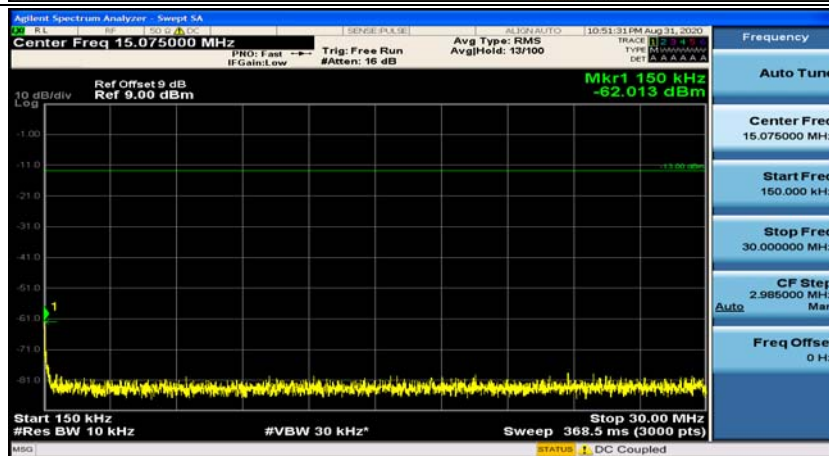

(Channel Bandwidth: 1.4 MHz)_LCH_16QAM_1RB#0

(Channel Bandwidth: 1.4 MHz)_LCH_16QAM_1RB#3

(Channel Bandwidth: 1.4 MHz)_MCH_16QAM_1RB#0

(Channel Bandwidth: 1.4 MHz)_MCH_16QAM_1RB#3

(Channel Bandwidth: 1.4 MHz)_HCH_16QAM_1RB#0