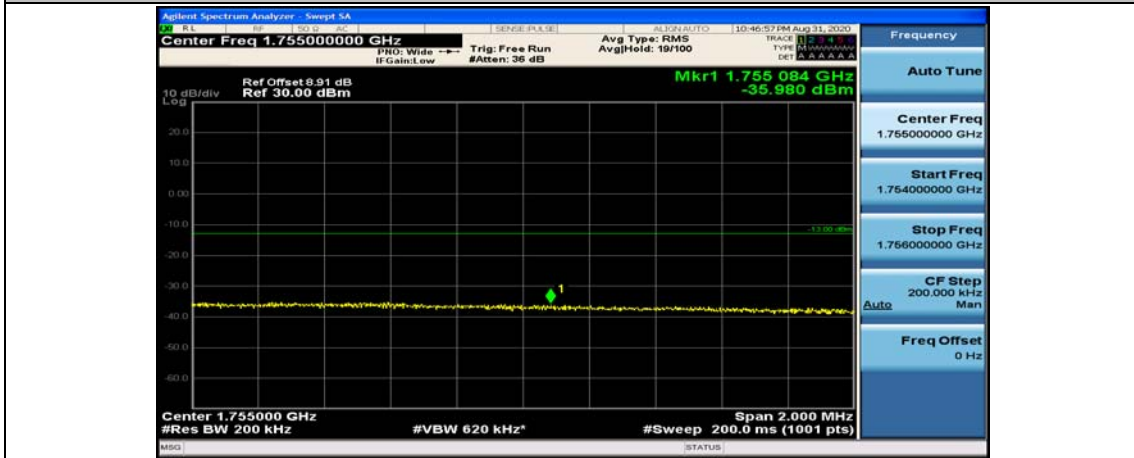

(Channel Bandwidth:20 MHz)_HCH_QPSK_50RB#25