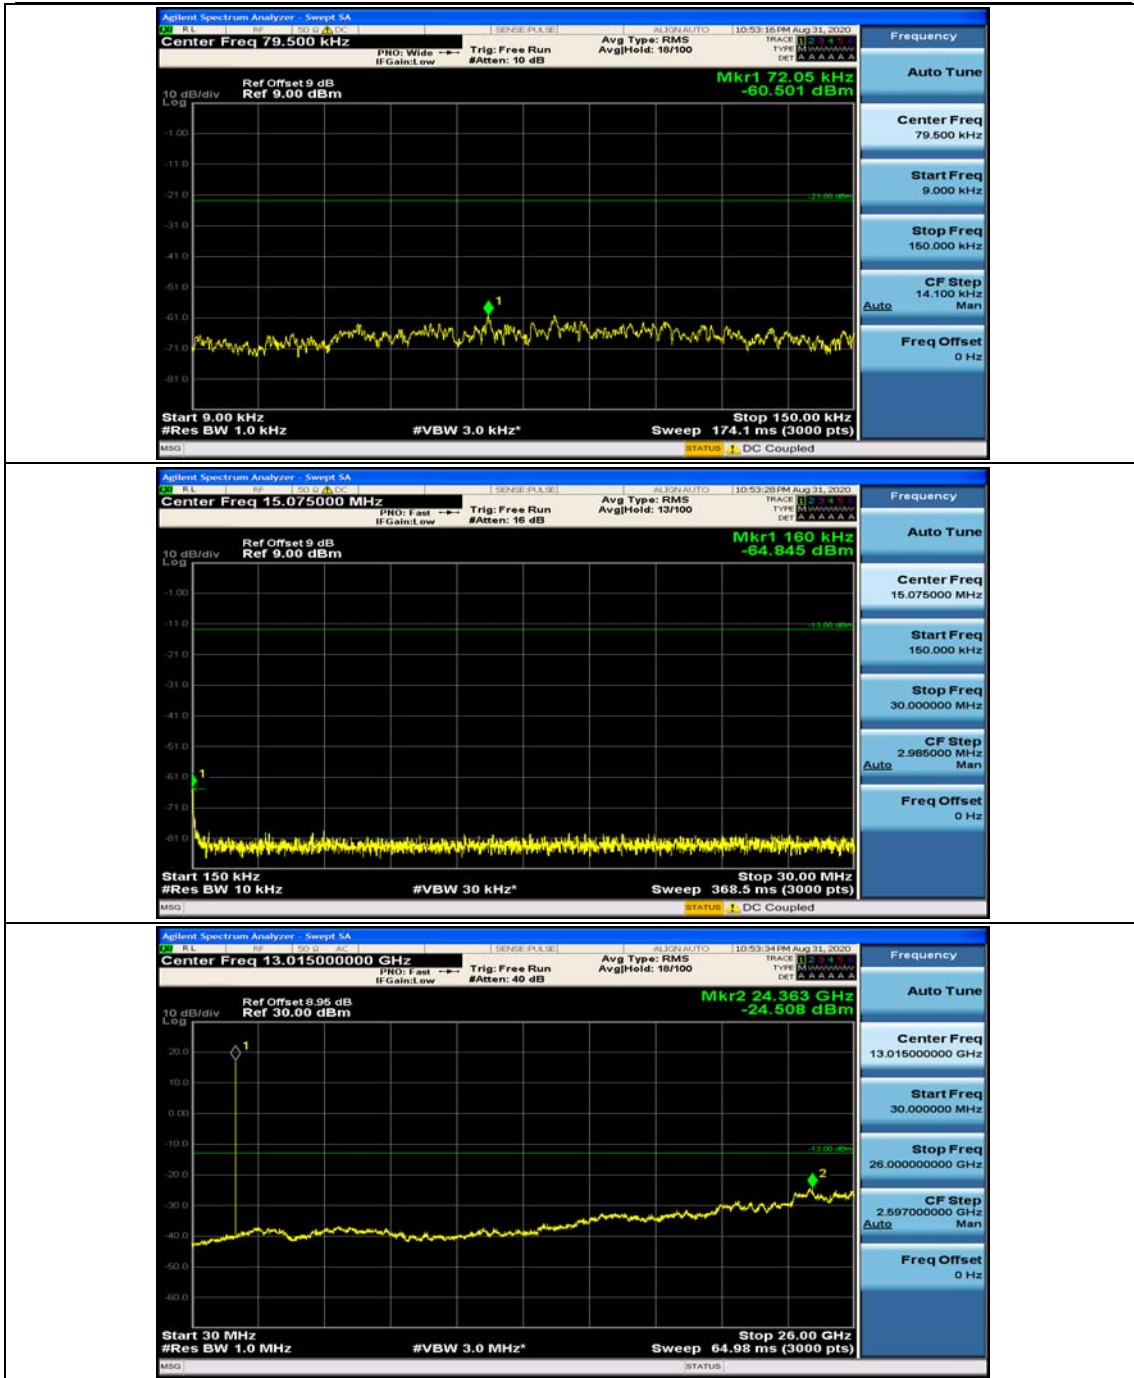

Test Graphs

Channel Bandwidth: 1.4 MHz

(Channel Bandwidth: 1.4 MHz)_MCH_QPSK_1RB#0

(Channel Bandwidth: 1.4 MHz)_MCH_QPSK_1RB#3

(Channel Bandwidth: 1.4 MHz)_HCH_QPSK_1RB#0

(Channel Bandwidth: 1.4 MHz)_HCH_QPSK_1RB#3