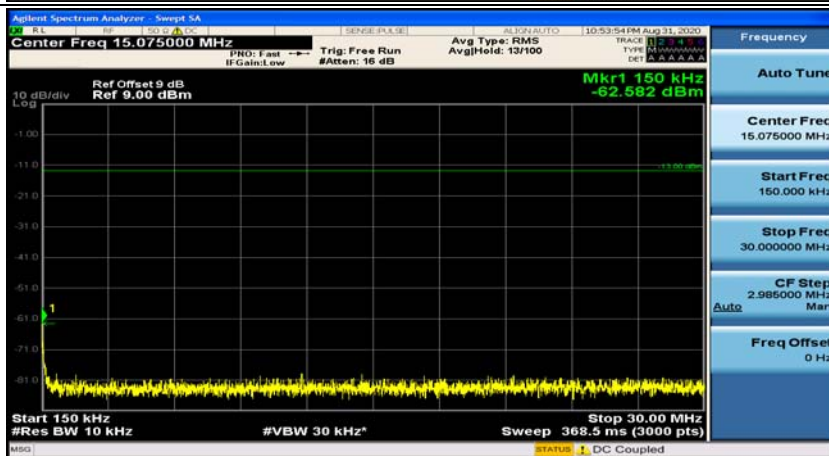

(Channel Bandwidth: 1.4 MHz)_LCH_16QAM_1RB#0

(Channel Bandwidth: 1.4 MHz)_LCH_16QAM_1RB#3

(Channel Bandwidth: 1.4 MHz)_MCH_16QAM_1RB#0

(Channel Bandwidth: 1.4 MHz)_MCH_16QAM_1RB#3

(Channel Bandwidth: 1.4 MHz)_HCH_16QAM_1RB#0