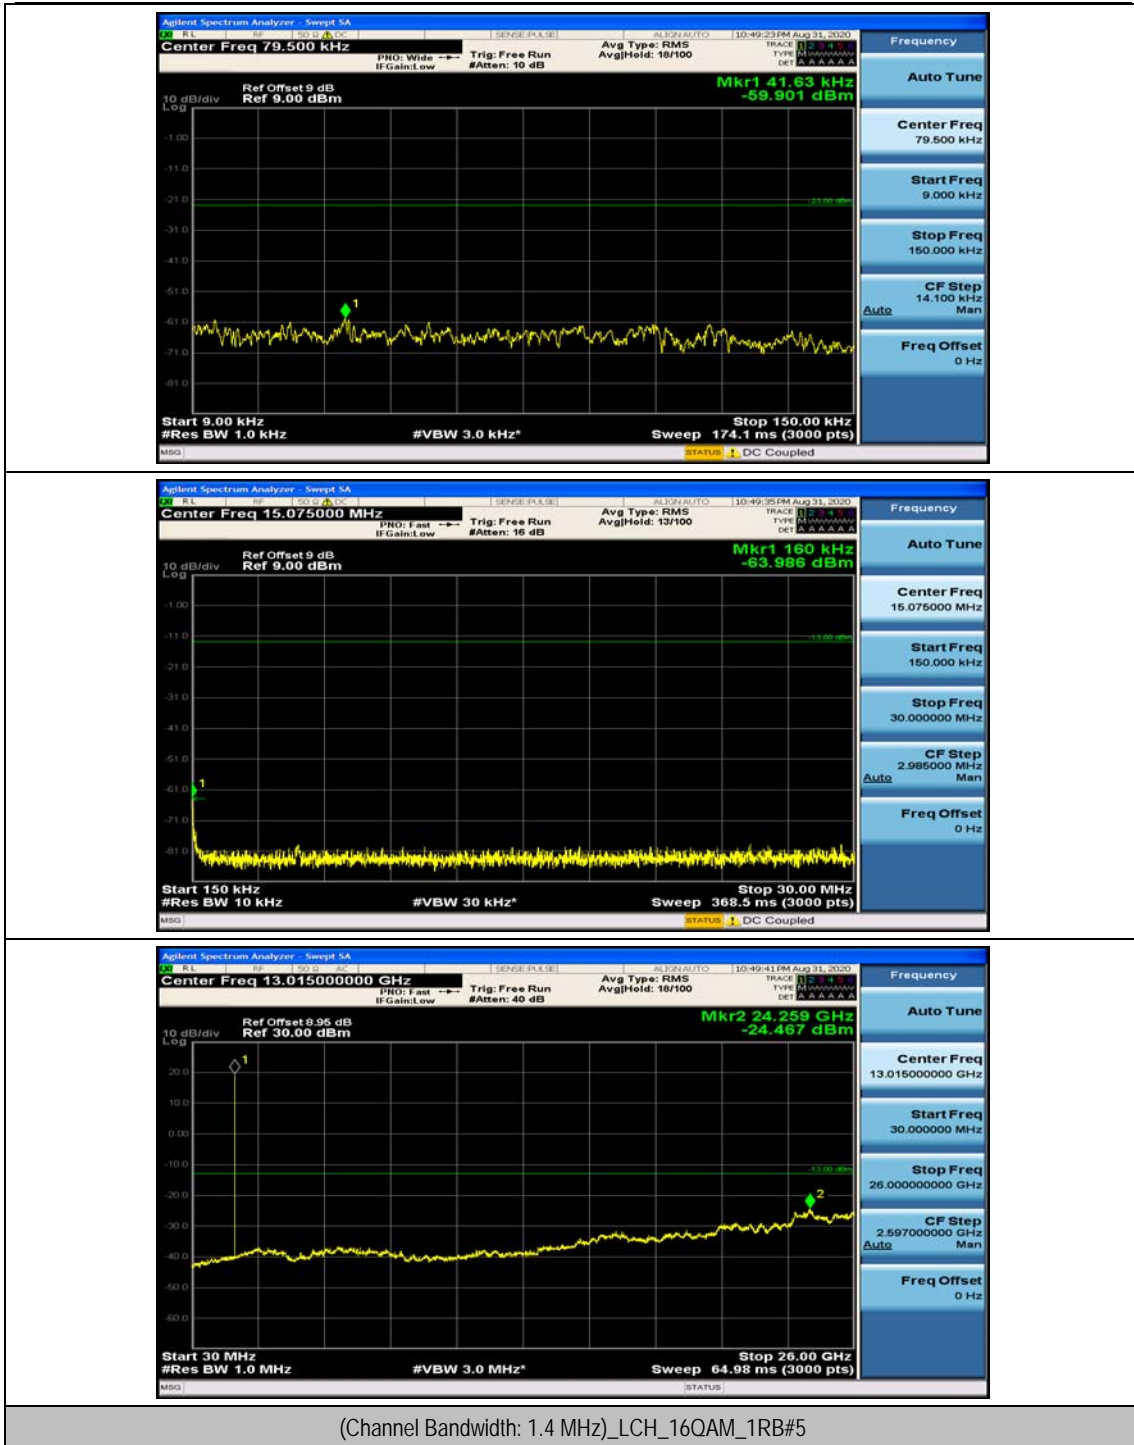

(Channel Bandwidth: 1.4 MHz)_LCH_16QAM_1RB#3