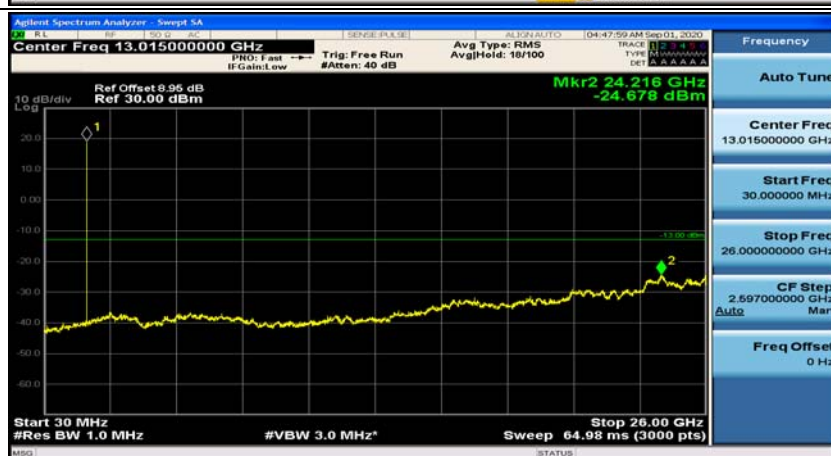

(Channel Bandwidth: 1.4 MHz)_HCH_16QAM_1RB#3

Channel Bandwidth: 3 MHz

(Channel Bandwidth: 3 MHz)_HCH_QPSK_1RB#0

(Channel Bandwidth: 3 MHz)_HCH_QPSK_1RB#7

(Channel Bandwidth: 3 MHz)_LCH_16QAM_1RB#0

(Channel Bandwidth: 3 MHz)_LCH_16QAM_1RB#7