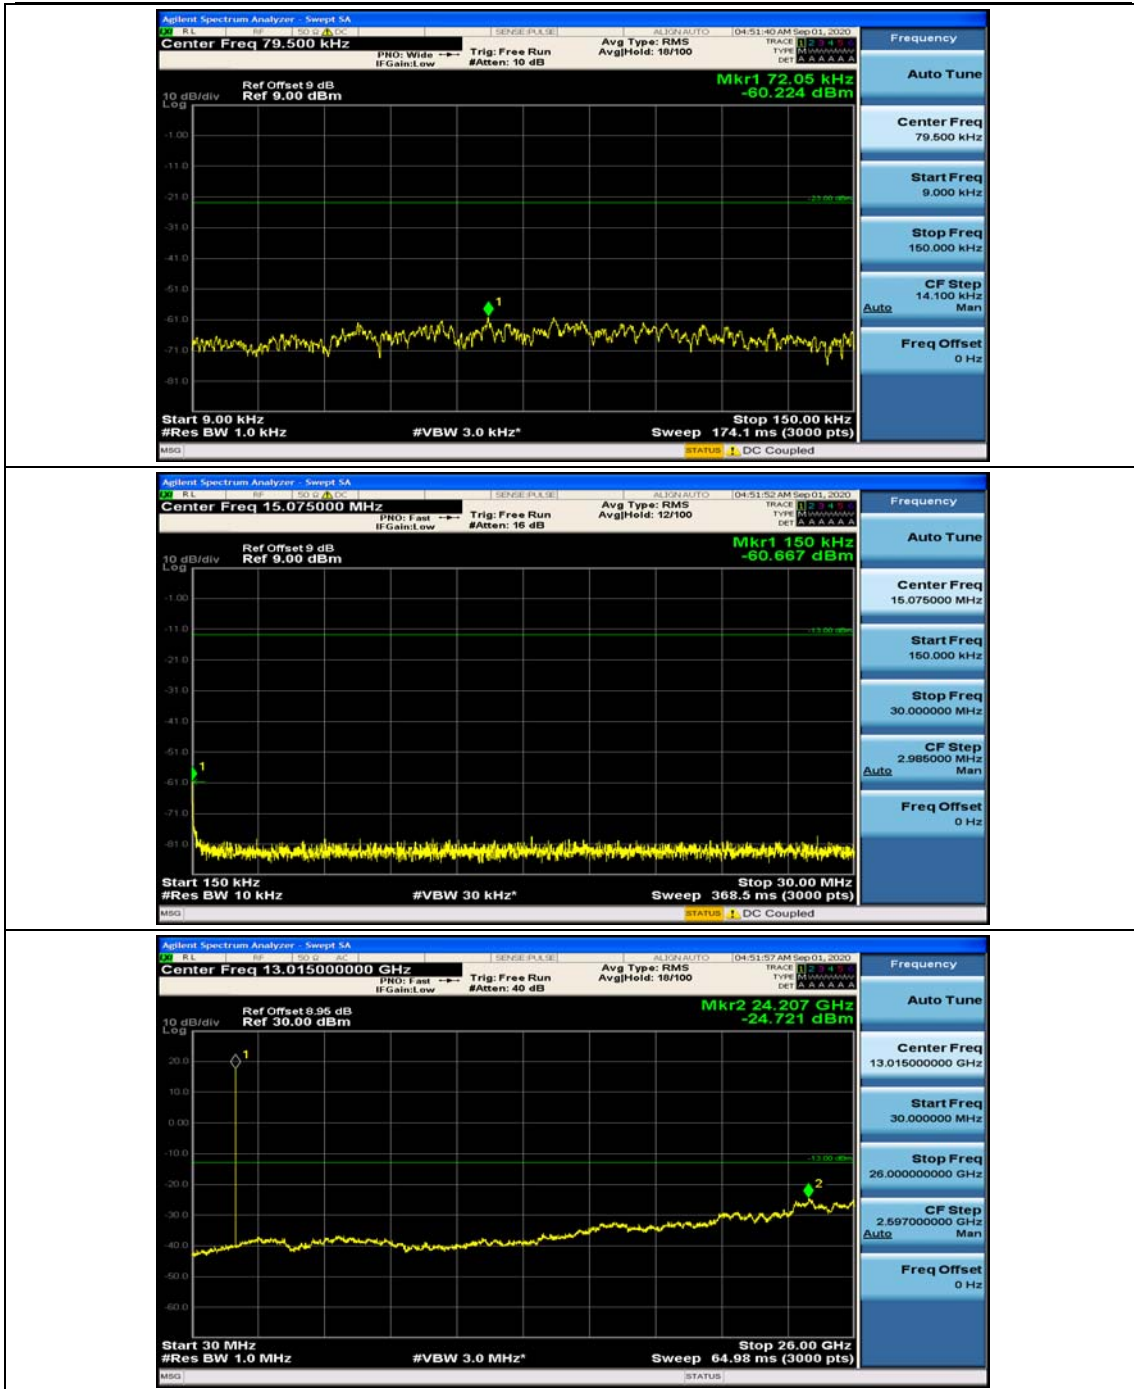

(Channel Bandwidth: 1.4 MHz)_HCH_16QAM_1RB#3

Channel Bandwidth: 3 MHz

(Channel Bandwidth: 3 MHz)_HCH_QPSK_1RB#0

(Channel Bandwidth: 3 MHz)_HCH_QPSK_1RB#7

(Channel Bandwidth: 3 MHz)_LCH_16QAM_1RB#0

(Channel Bandwidth: 3 MHz)_LCH_16QAM_1RB#7