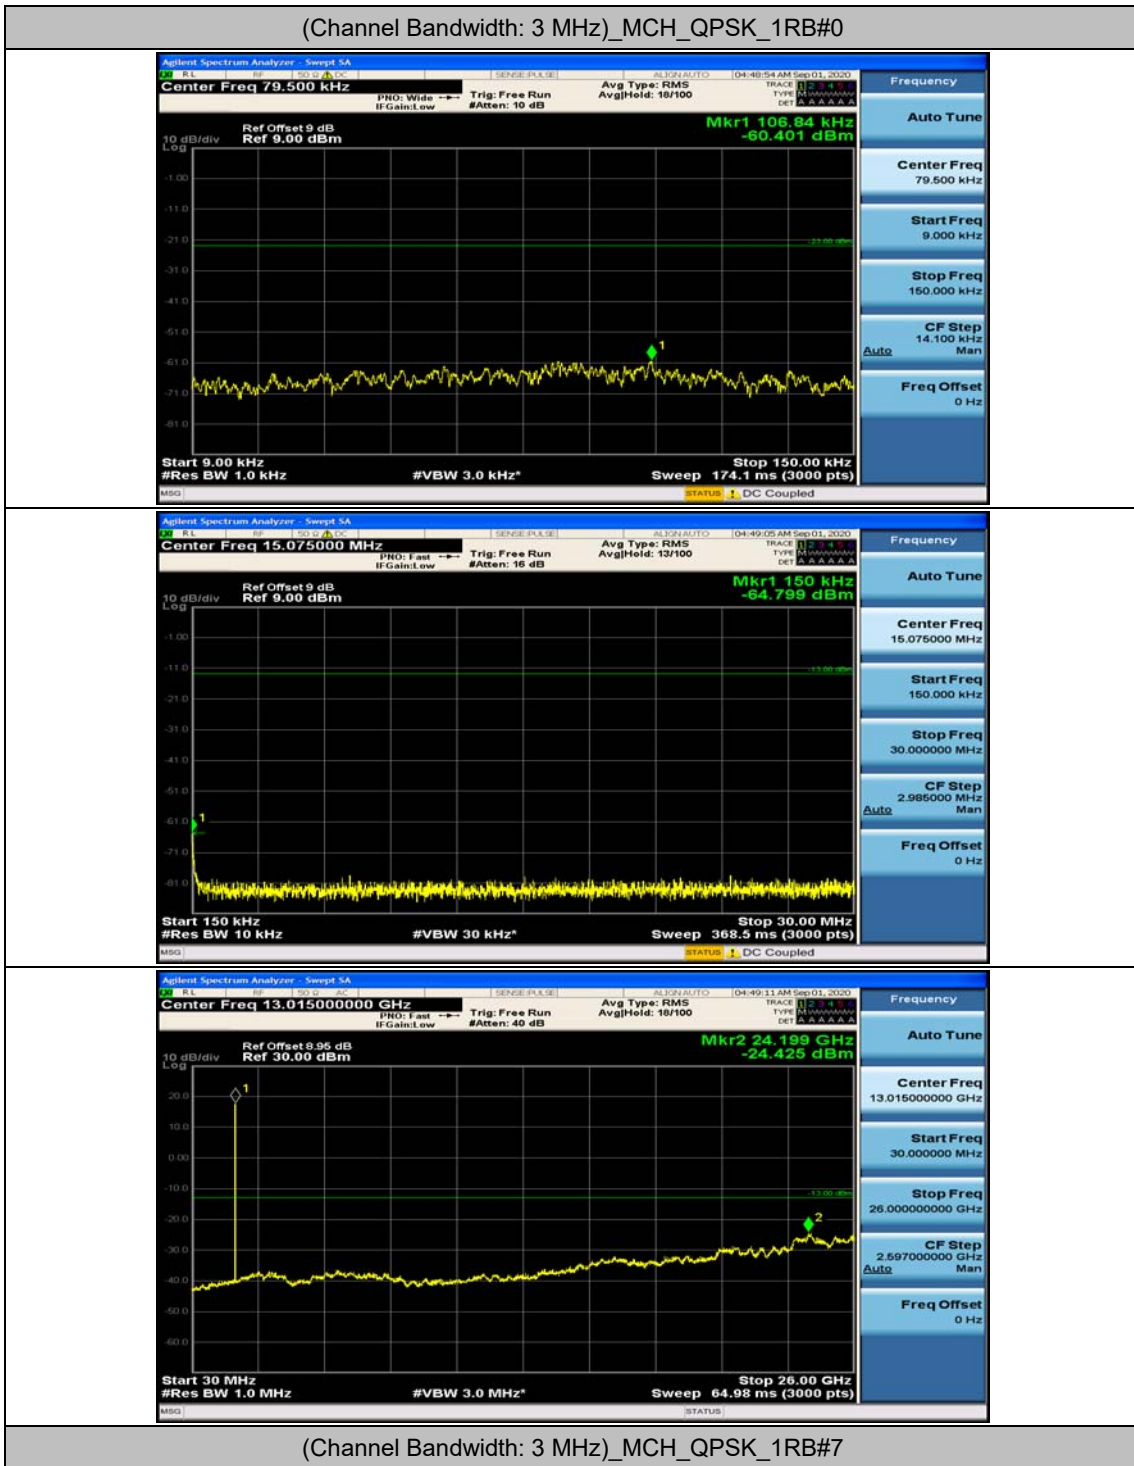

(Channel Bandwidth: 1.4 MHz)_HCH_16QAM_1RB#3

Channel Bandwidth: 3 MHz

(Channel Bandwidth: 3 MHz)_HCH_QPSK_1RB#0

(Channel Bandwidth: 3 MHz)_HCH_QPSK_1RB#7

(Channel Bandwidth: 3 MHz)_LCH_16QAM_1RB#0

(Channel Bandwidth: 3 MHz)_LCH_16QAM_1RB#7