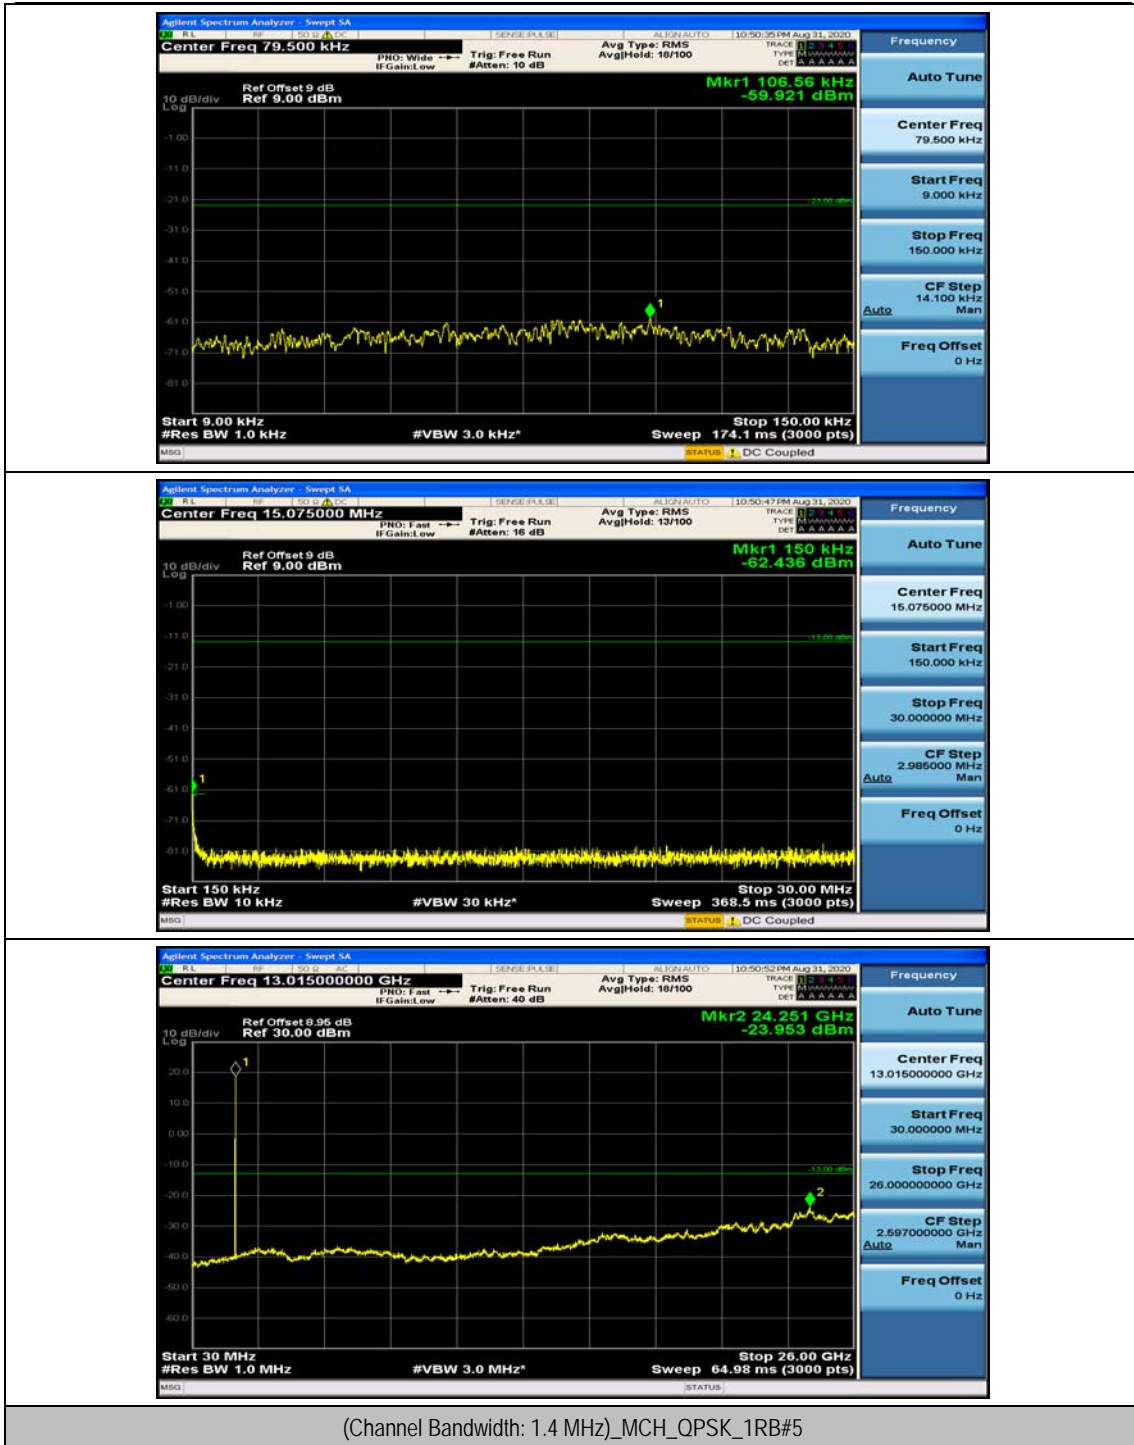

Test Graphs

Channel Bandwidth: 1.4 MHz

(Channel Bandwidth: 1.4 MHz)_MCH_QPSK_1RB#0

(Channel Bandwidth: 1.4 MHz)_MCH_QPSK_1RB#3

(Channel Bandwidth: 1.4 MHz)_HCH_QPSK_1RB#0

(Channel Bandwidth: 1.4 MHz)_HCH_QPSK_1RB#3