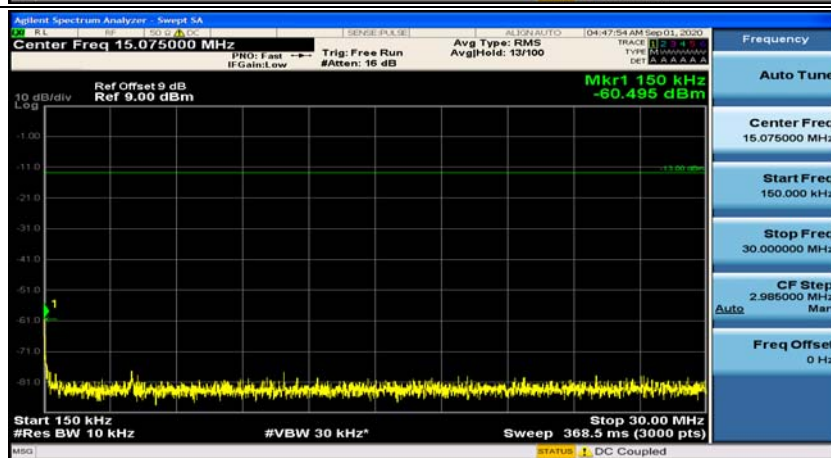

(Channel Bandwidth: 1.4 MHz)_HCH_16QAM_1RB#3

Channel Bandwidth: 3 MHz

(Channel Bandwidth: 3 MHz)_HCH_QPSK_1RB#0

(Channel Bandwidth: 3 MHz)_HCH_QPSK_1RB#7

(Channel Bandwidth: 3 MHz)_LCH_16QAM_1RB#0

(Channel Bandwidth: 3 MHz)_LCH_16QAM_1RB#7