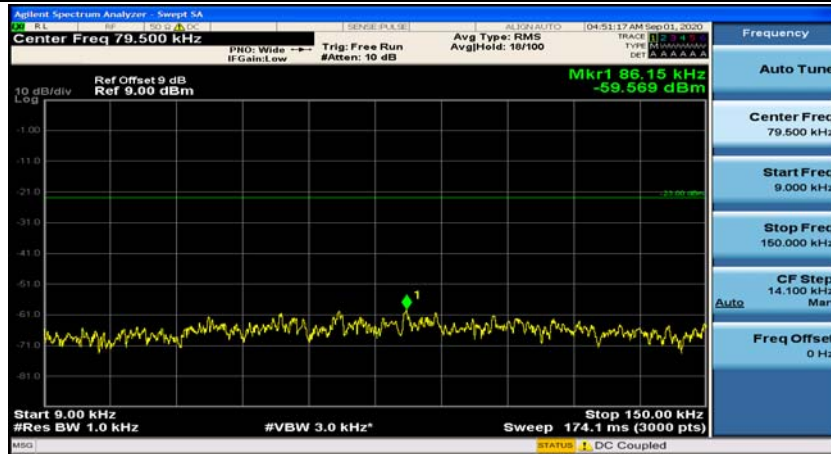

(Channel Bandwidth: 1.4 MHz)_HCH_16QAM_1RB#3

Channel Bandwidth: 3 MHz

(Channel Bandwidth: 3 MHz)_HCH_QPSK_1RB#0

(Channel Bandwidth: 3 MHz)_HCH_QPSK_1RB#7

(Channel Bandwidth: 3 MHz)_LCH_16QAM_1RB#0

(Channel Bandwidth: 3 MHz)_LCH_16QAM_1RB#7