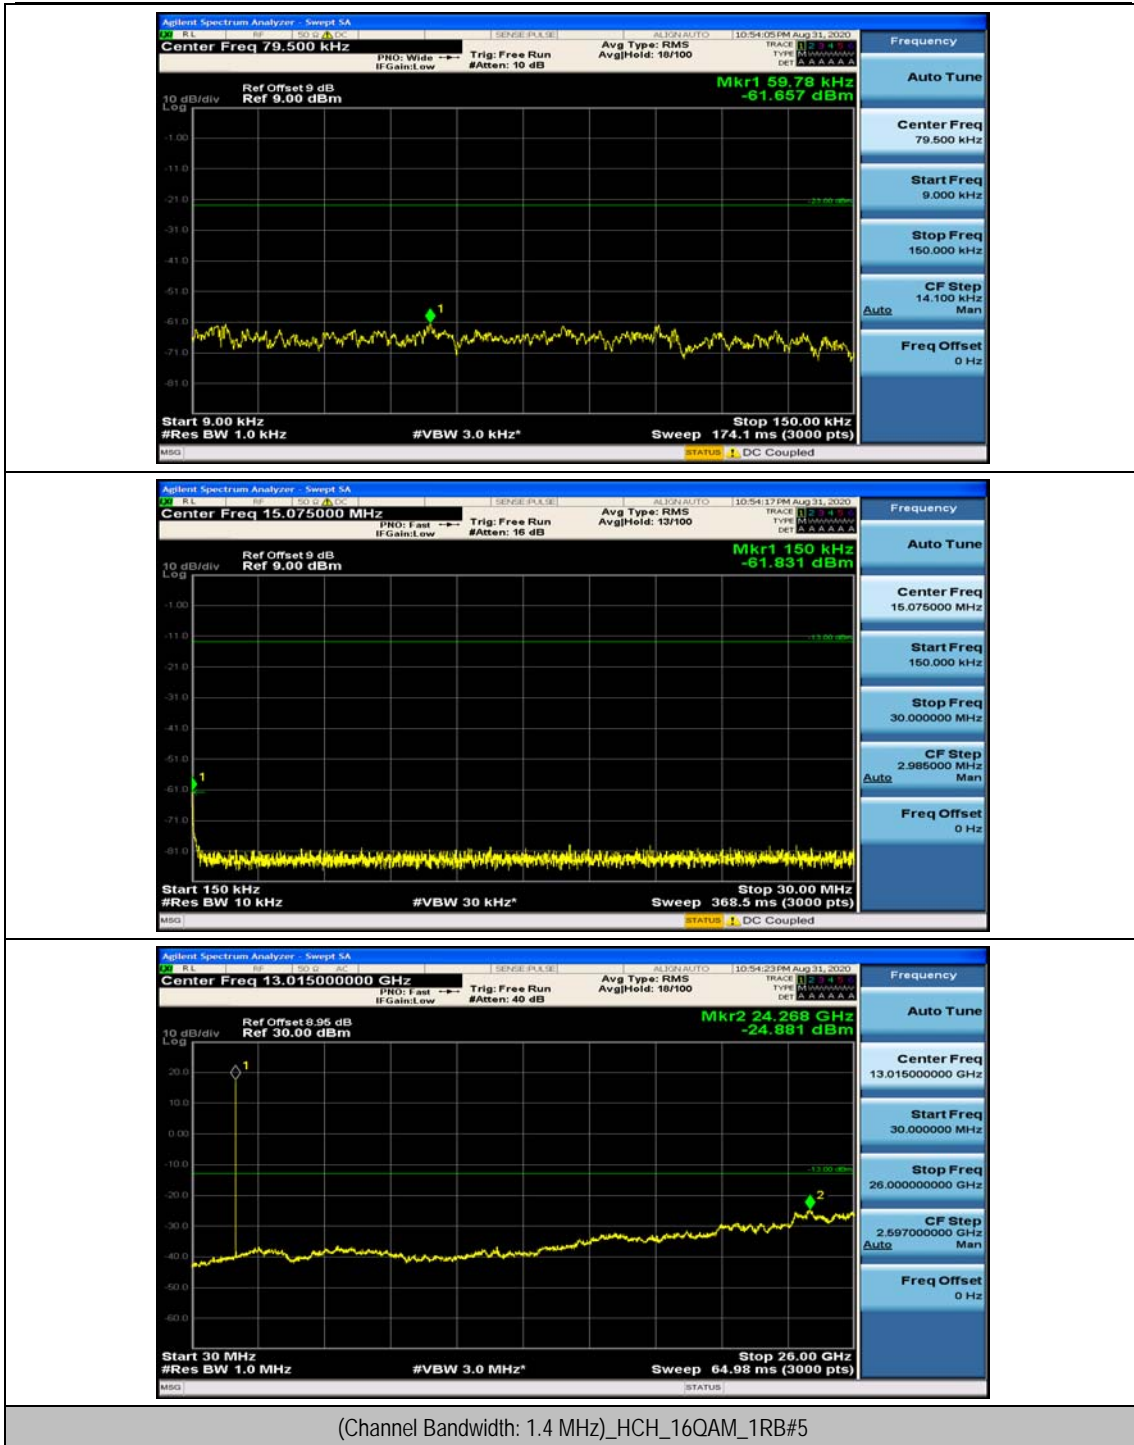

(Channel Bandwidth: 1.4 MHz)_HCH_16QAM_1RB#3