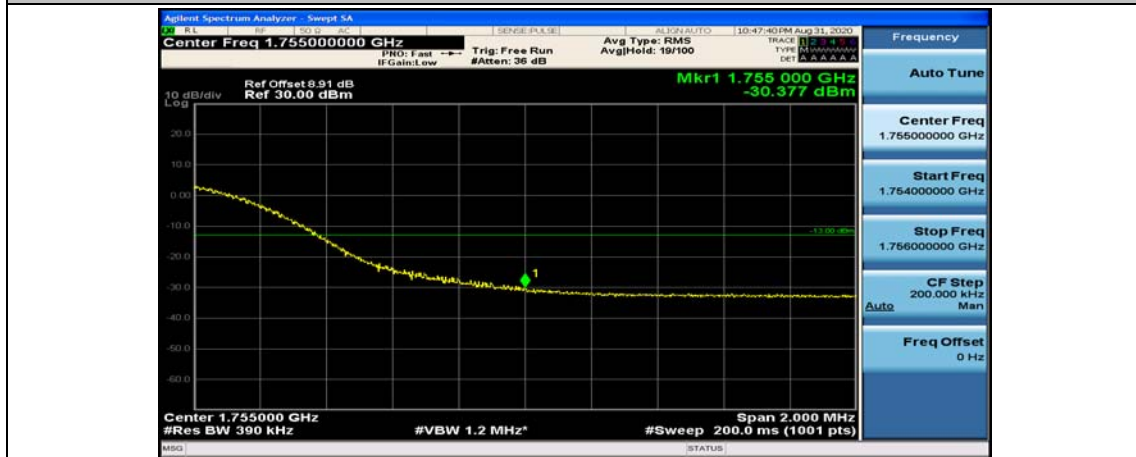

(Channel Bandwidth:20 MHz)_HCH_16QAM_50RB#0

(Channel Bandwidth:20 MHz)_HCH_16QAM_50RB#25

(Channel Bandwidth:20 MHz)_HCH_16QAM_50RB#50

(Channel Bandwidth:20 MHz)_HCH_16QAM_100RB#0

Appendix E: Conducted Spurious Emission