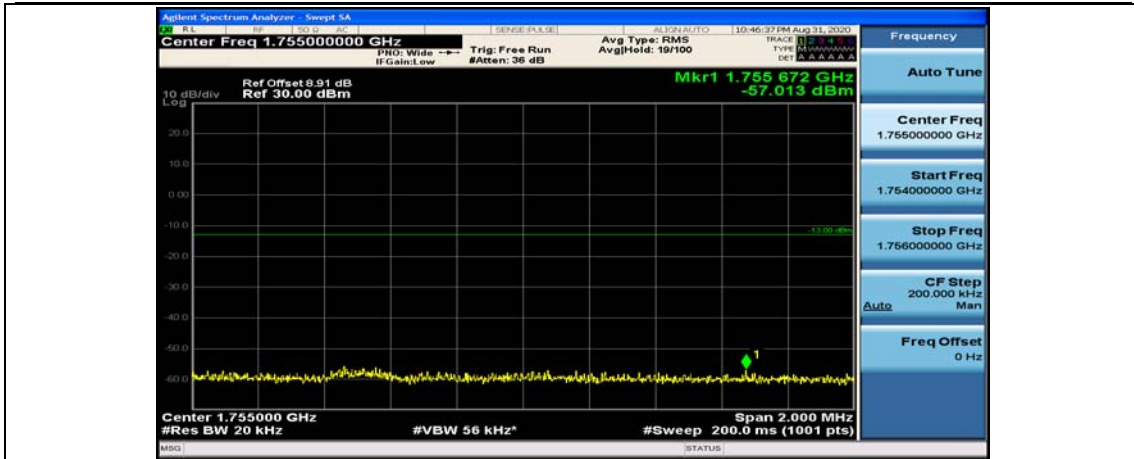

(Channel Bandwidth:20 MHz)_LCH_16QAM_50RB#50

(Channel Bandwidth:20 MHz)_LCH_16QAM_100RB#0

(Channel Bandwidth:20 MHz)_HCH_16QAM_1RB#0

(Channel Bandwidth:20 MHz)_HCH_16QAM_1RB#49

(Channel Bandwidth:20 MHz)_HCH_16QAM_1RB#99