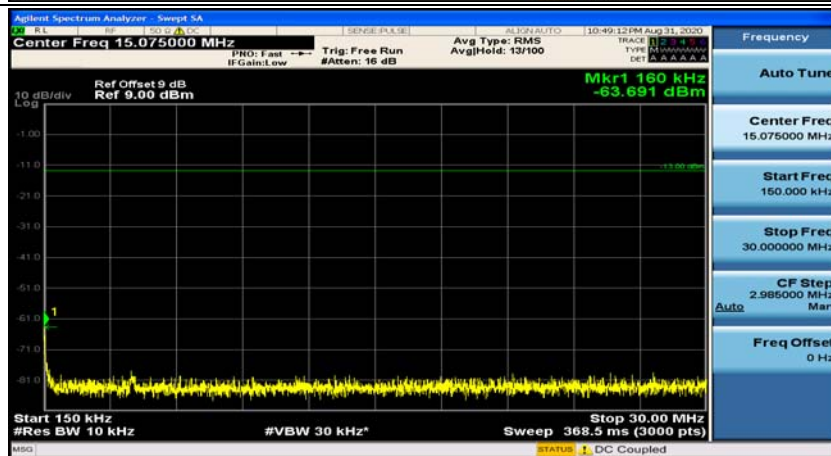

(Channel Bandwidth: 1.4 MHz)_LCH_16QAM_1RB#0