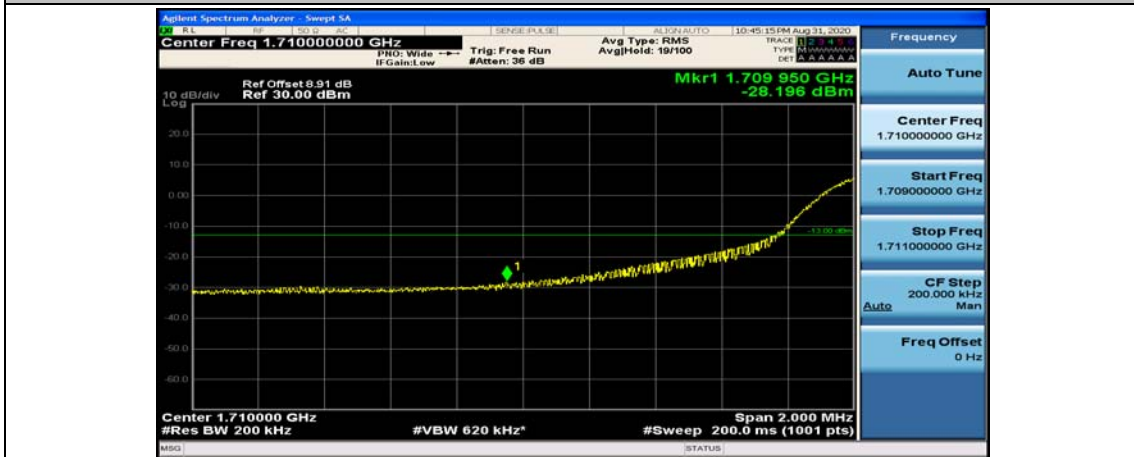

(Channel Bandwidth:15 MHz)_HCH_16QAM_37RB#38

(Channel Bandwidth:15 MHz)_HCH_16QAM_75RB#0

Channel Bandwidth: 20 MHz

(Channel Bandwidth:20 MHz)_LCH_QPSK_1RB#49

(Channel Bandwidth:20 MHz)_LCH_QPSK_1RB#99

(Channel Bandwidth:20 MHz)_LCH_QPSK_50RB#0