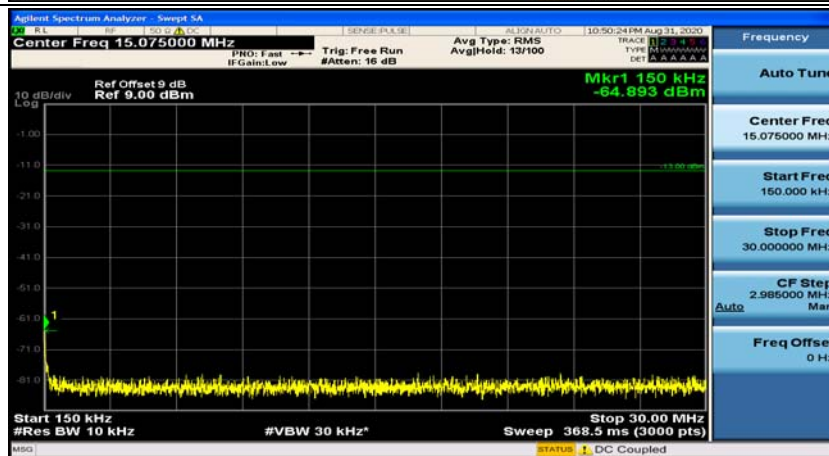

Test Graphs

Channel Bandwidth: 1.4 MHz

(Channel Bandwidth: 1.4 MHz)_MCH_QPSK_1RB#0

(Channel Bandwidth: 1.4 MHz)_MCH_QPSK_1RB#3

(Channel Bandwidth: 1.4 MHz)_HCH_QPSK_1RB#0

(Channel Bandwidth: 1.4 MHz)_HCH_QPSK_1RB#3