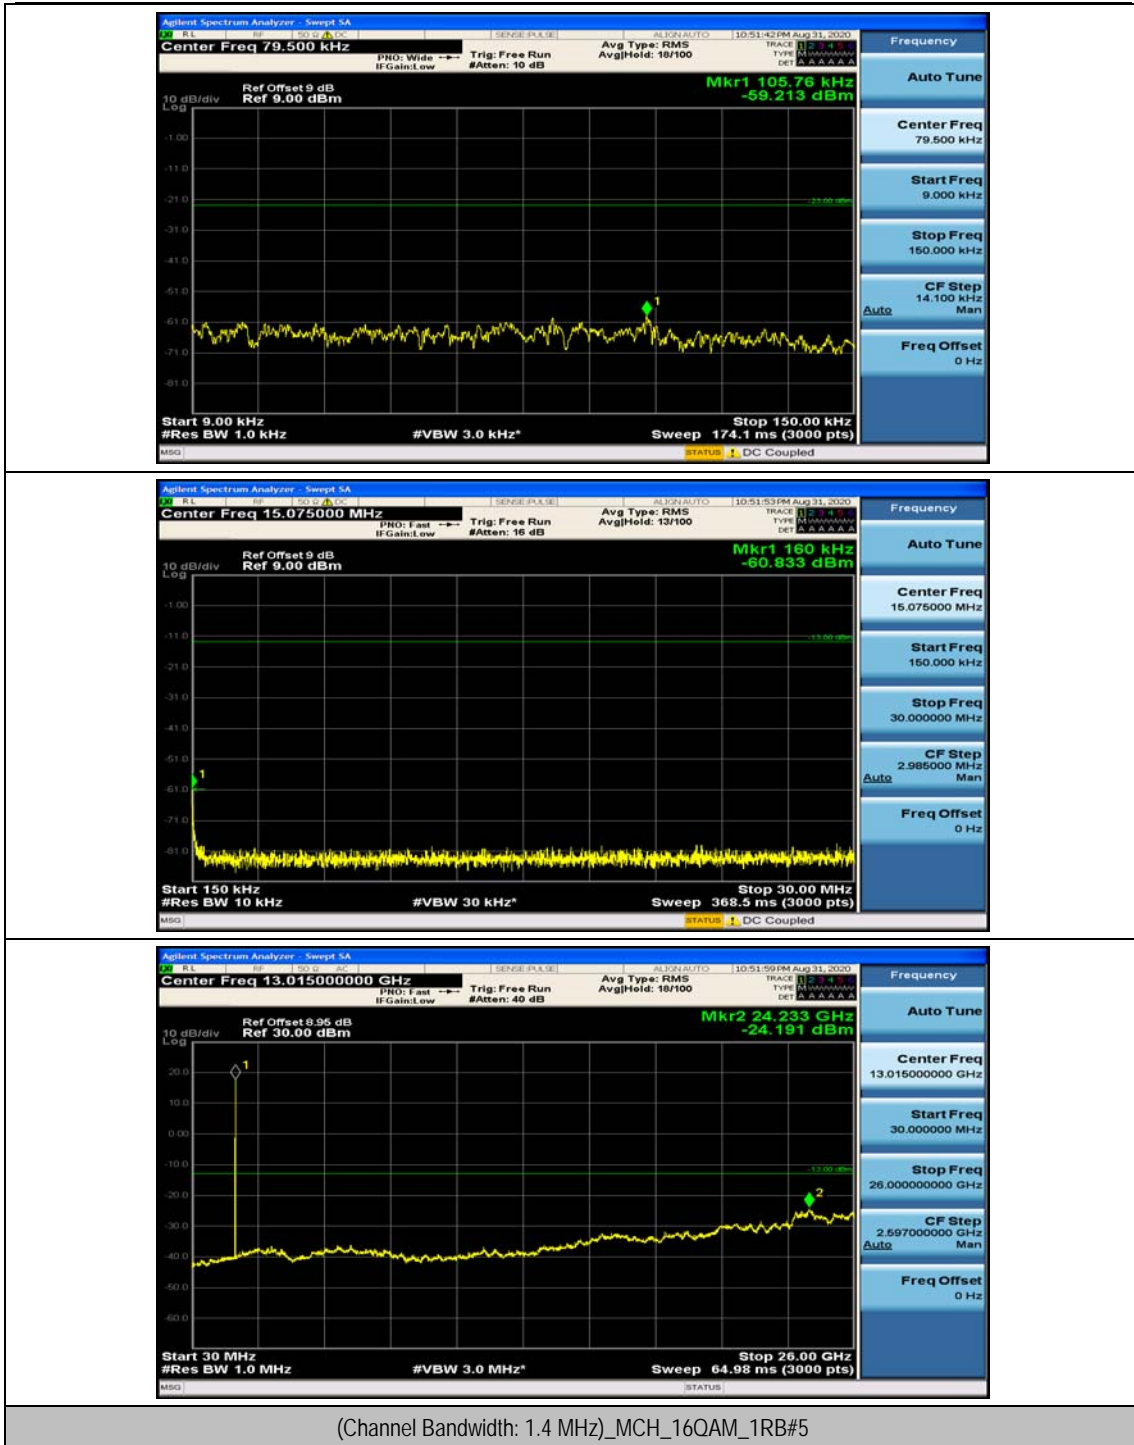

(Channel Bandwidth: 1.4 MHz)_LCH_16QAM_1RB#0

(Channel Bandwidth: 1.4 MHz)_LCH_16QAM_1RB#3

(Channel Bandwidth: 1.4 MHz)_MCH_16QAM_1RB#0

(Channel Bandwidth: 1.4 MHz)_MCH_16QAM_1RB#3

(Channel Bandwidth: 1.4 MHz)_HCH_16QAM_1RB#0