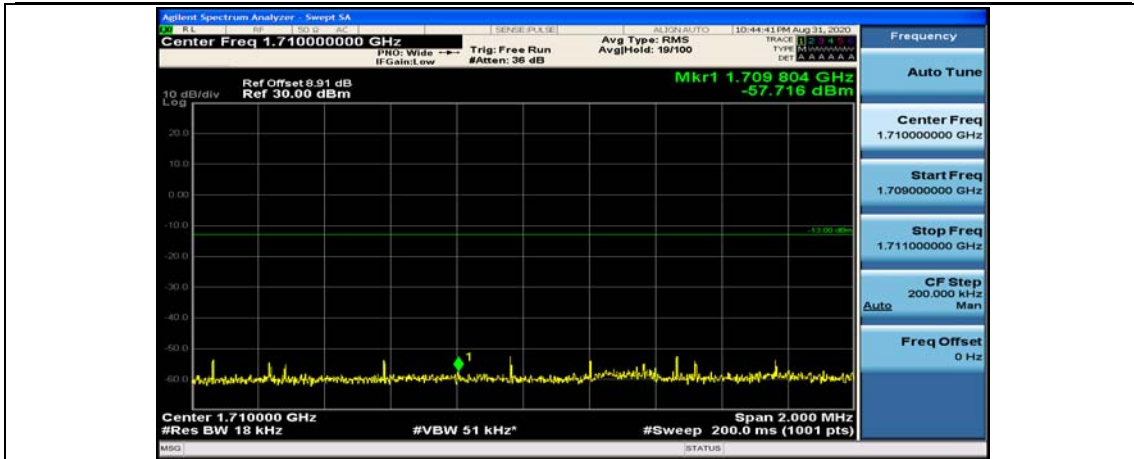

(Channel Bandwidth:15 MHz)_HCH_16QAM_37RB#38

(Channel Bandwidth:15 MHz)_HCH_16QAM_75RB#0

Channel Bandwidth: 20 MHz

(Channel Bandwidth:20 MHz)_LCH_QPSK_1RB#49

(Channel Bandwidth:20 MHz)_LCH_QPSK_1RB#99

(Channel Bandwidth:20 MHz)_LCH_QPSK_50RB#0