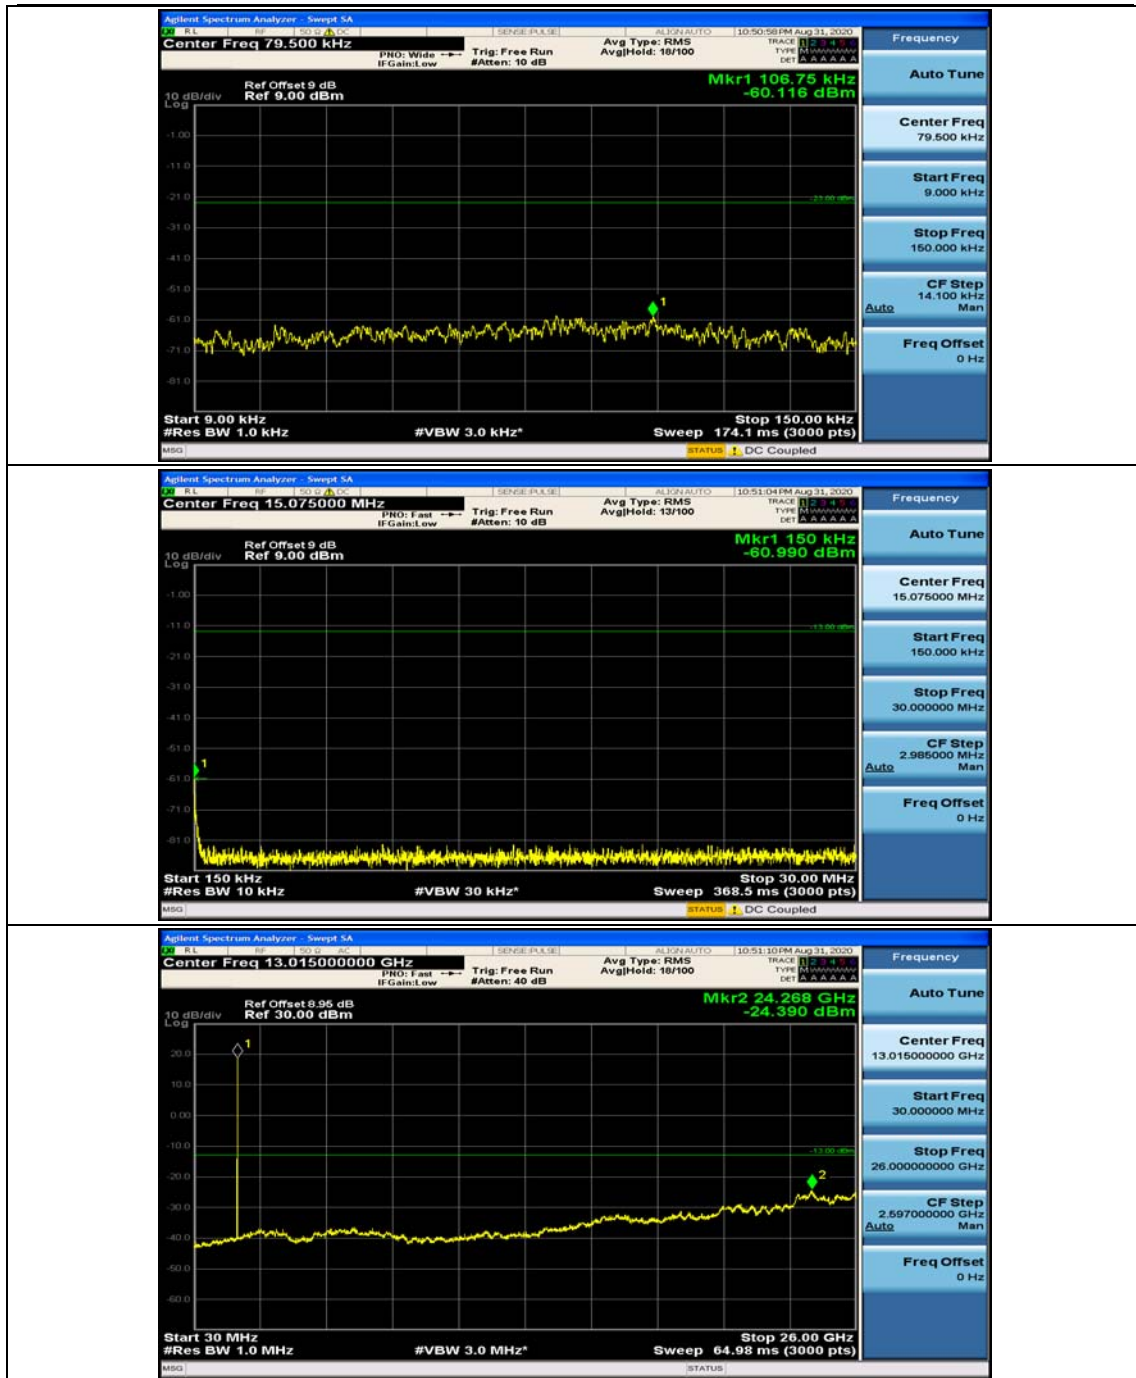

Test Graphs

Channel Bandwidth: 1.4 MHz

(Channel Bandwidth: 1.4 MHz)_MCH_QPSK_1RB#0

(Channel Bandwidth: 1.4 MHz)_MCH_QPSK_1RB#3

(Channel Bandwidth: 1.4 MHz)_HCH_QPSK_1RB#0

(Channel Bandwidth: 1.4 MHz)_HCH_QPSK_1RB#3