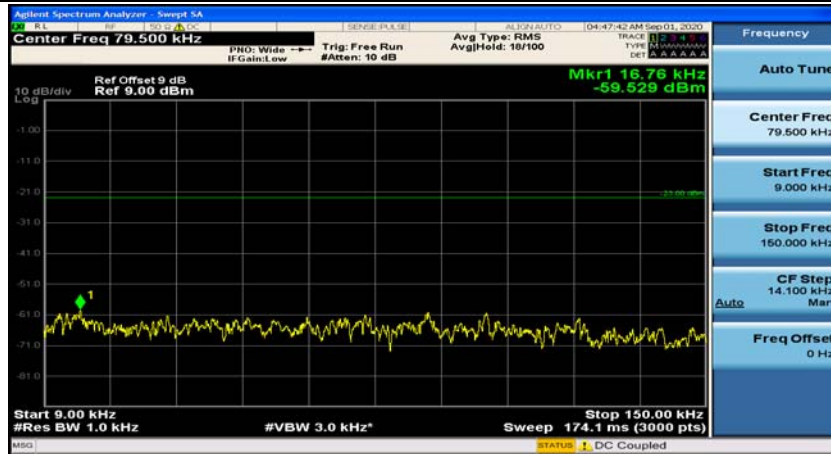

(Channel Bandwidth: 1.4 MHz)_HCH_16QAM_1RB#3

Channel Bandwidth: 3 MHz

(Channel Bandwidth: 3 MHz)_HCH_QPSK_1RB#0

(Channel Bandwidth: 3 MHz)_HCH_QPSK_1RB#7

(Channel Bandwidth: 3 MHz)_LCH_16QAM_1RB#0

(Channel Bandwidth: 3 MHz)_LCH_16QAM_1RB#7