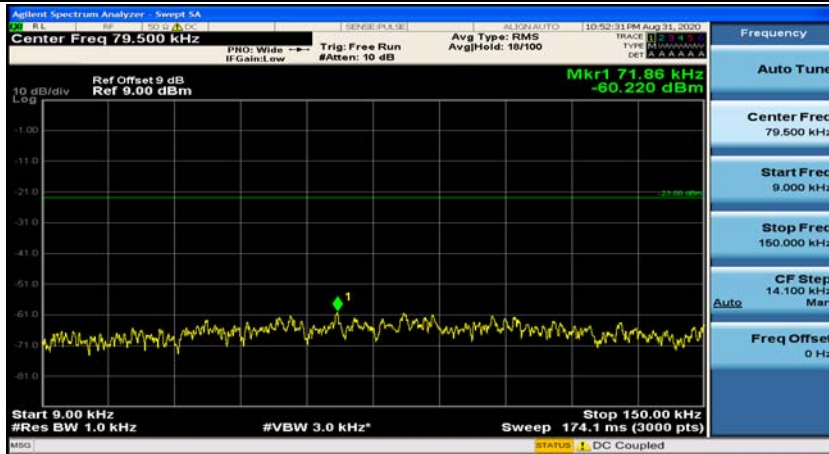

Test Graphs

Channel Bandwidth: 1.4 MHz

(Channel Bandwidth: 1.4 MHz)_MCH_QPSK_1RB#0

(Channel Bandwidth: 1.4 MHz)_MCH_QPSK_1RB#3

(Channel Bandwidth: 1.4 MHz)_HCH_QPSK_1RB#0

(Channel Bandwidth: 1.4 MHz)_HCH_QPSK_1RB#3