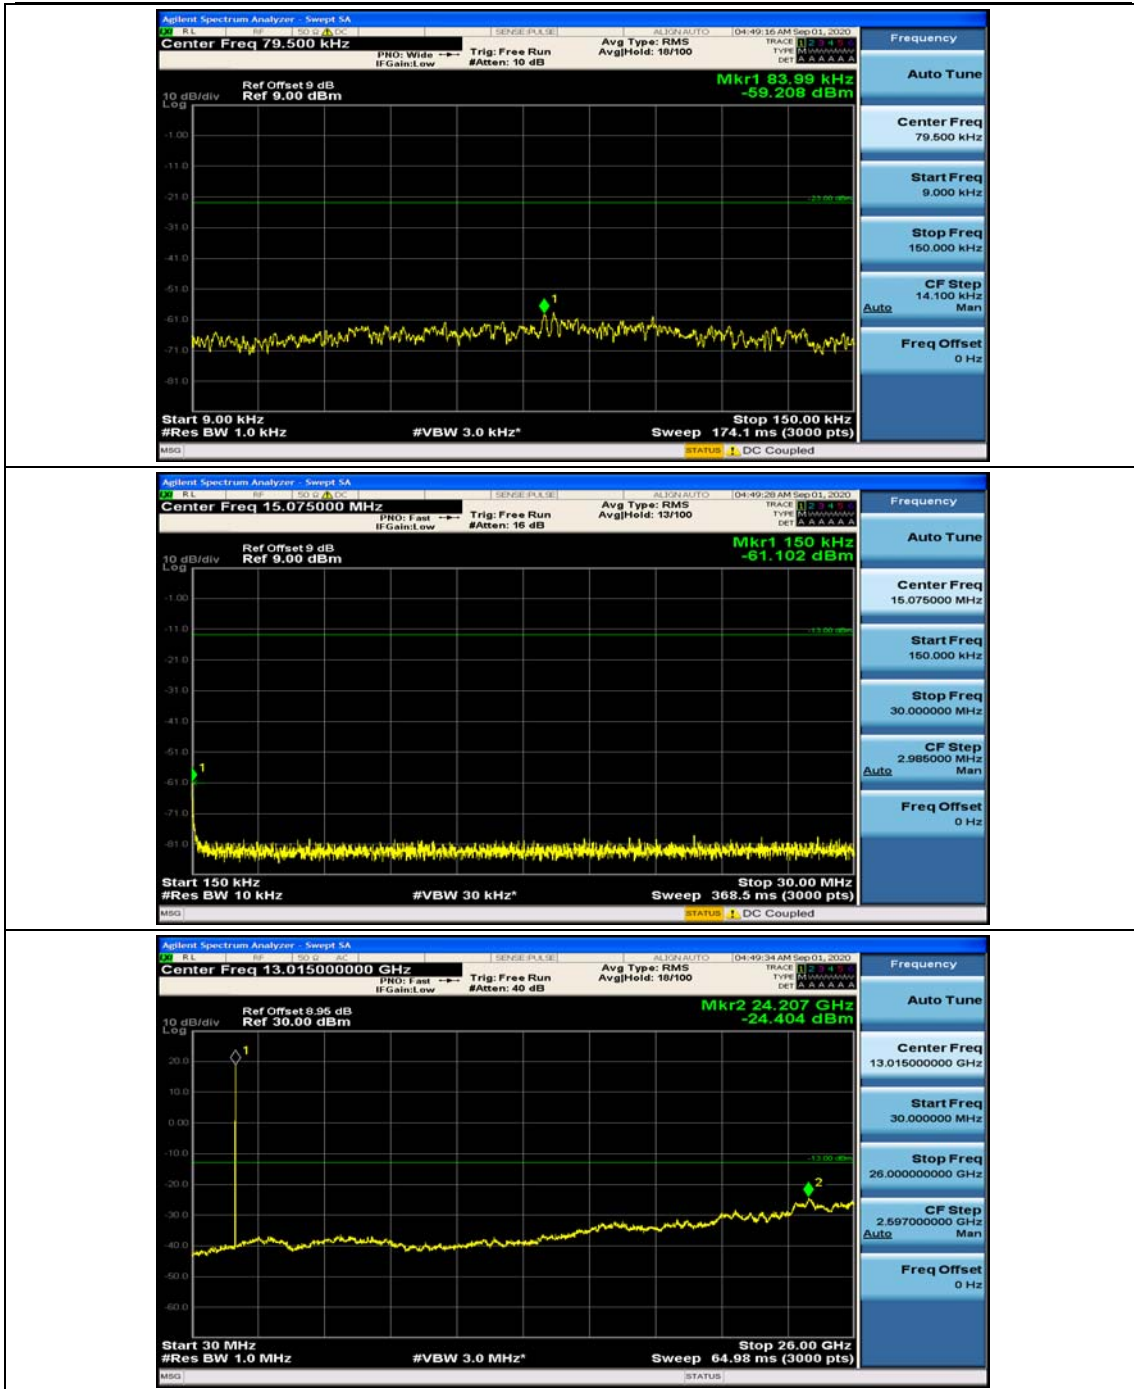

(Channel Bandwidth: 1.4 MHz)_HCH_16QAM_1RB#3

Channel Bandwidth: 3 MHz

(Channel Bandwidth: 3 MHz)_HCH_QPSK_1RB#0

(Channel Bandwidth: 3 MHz)_HCH_QPSK_1RB#7

(Channel Bandwidth: 3 MHz)_LCH_16QAM_1RB#0

(Channel Bandwidth: 3 MHz)_LCH_16QAM_1RB#7