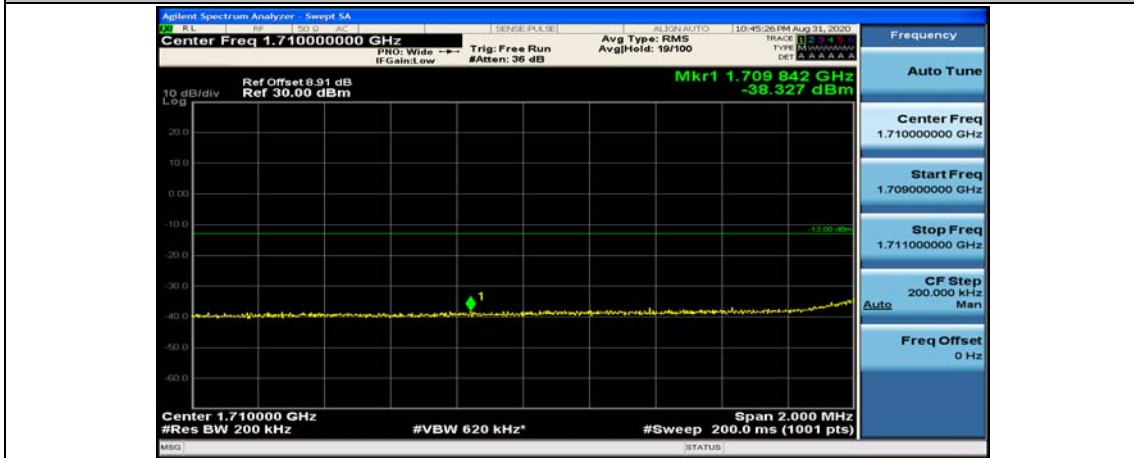

(Channel Bandwidth:20 MHz)_LCH_QPSK_50RB#50