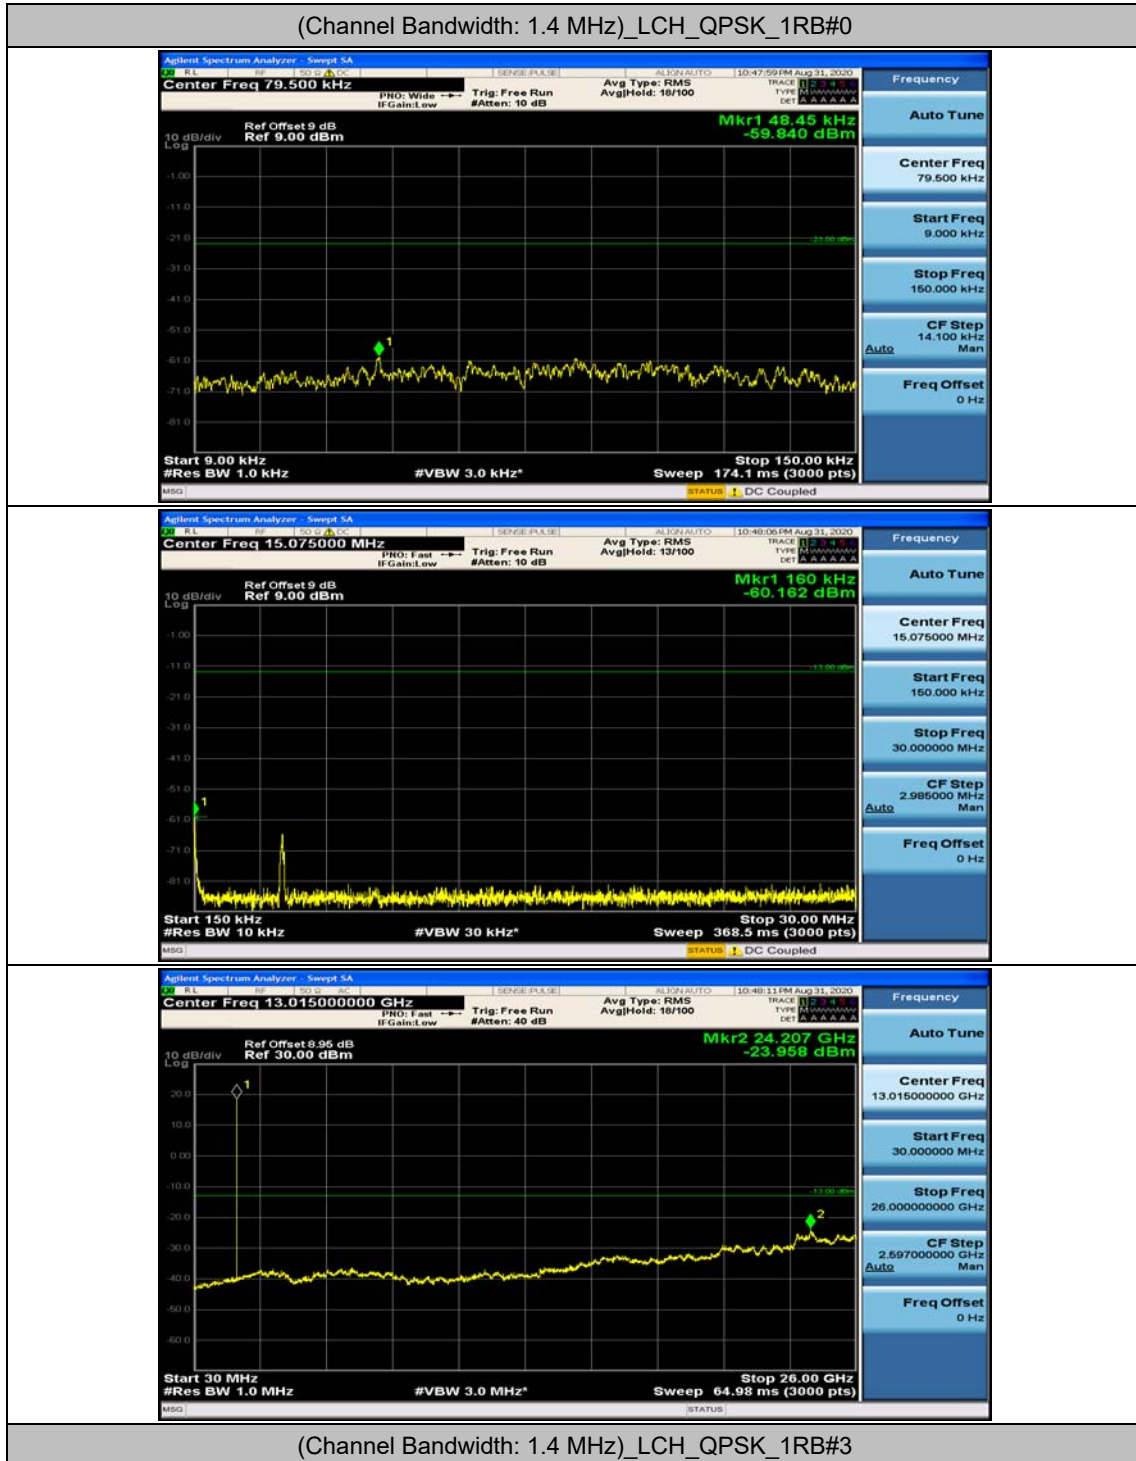

Appendix E: Conducted Spurious Emission

Test Graphs

Channel Bandwidth: 1.4 MHz