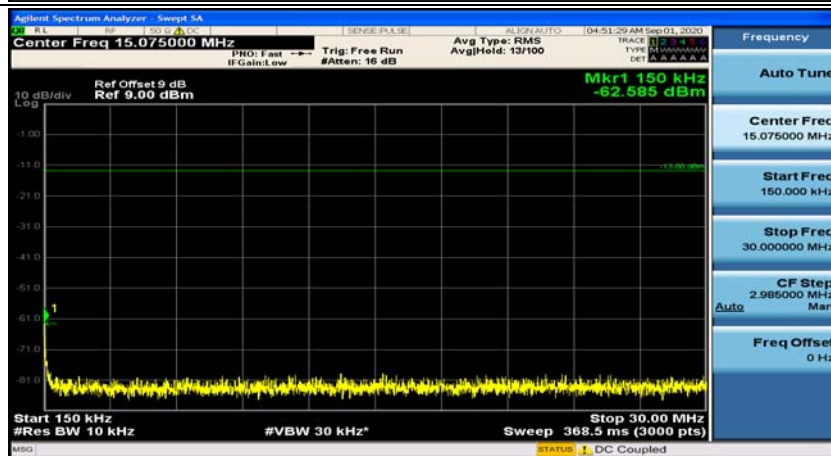

(Channel Bandwidth: 1.4 MHz)_HCH_16QAM_1RB#3

Channel Bandwidth: 3 MHz

(Channel Bandwidth: 3 MHz)_HCH_QPSK_1RB#0

(Channel Bandwidth: 3 MHz)_HCH_QPSK_1RB#7

(Channel Bandwidth: 3 MHz)_LCH_16QAM_1RB#0

(Channel Bandwidth: 3 MHz)_LCH_16QAM_1RB#7