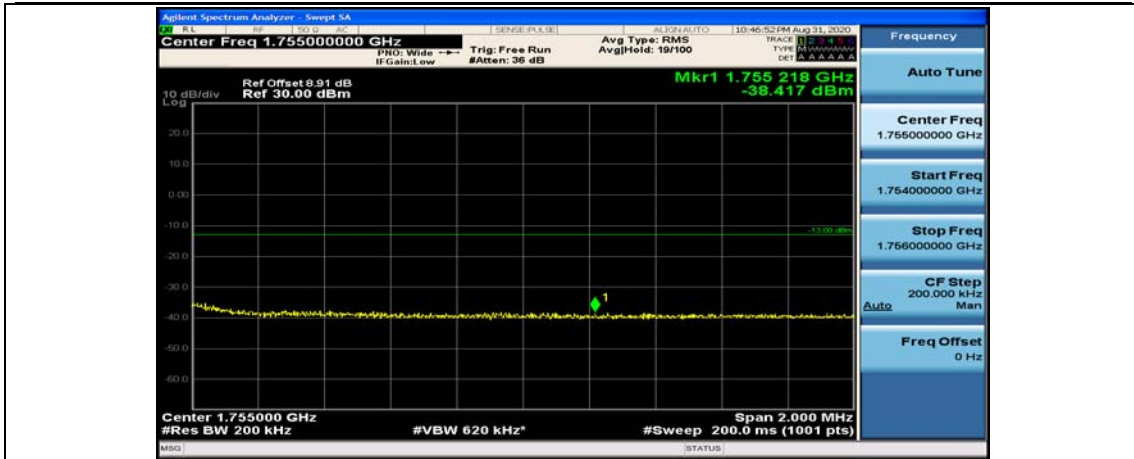

(Channel Bandwidth:20 MHz)_HCH_QPSK_50RB#0