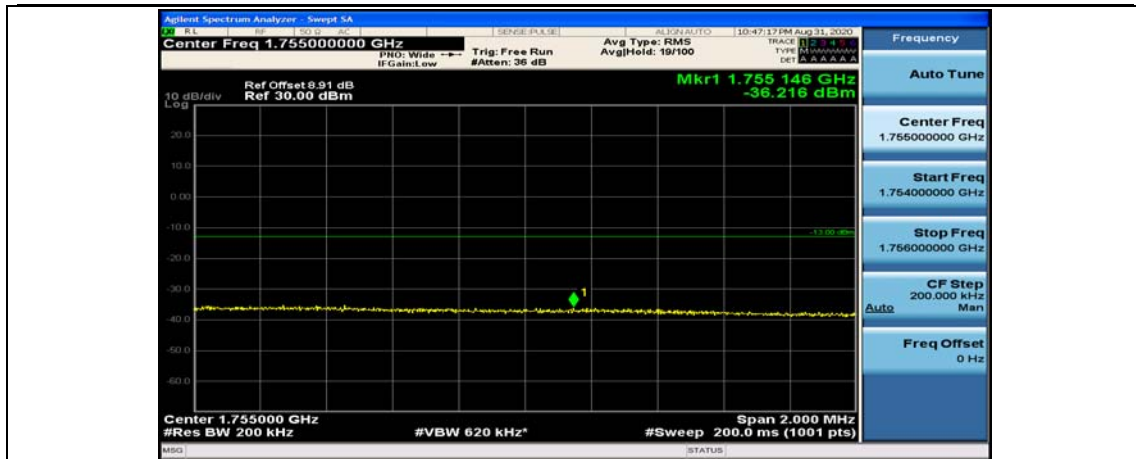

(Channel Bandwidth:20 MHz)_HCH_16QAM_50RB#25