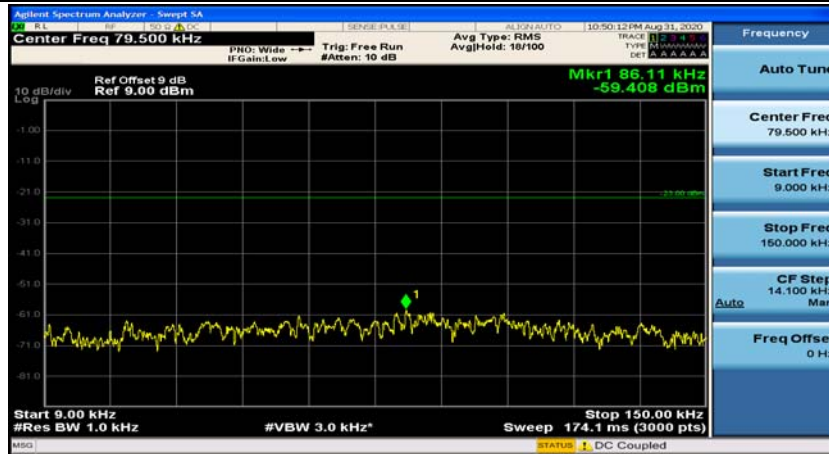

Test Graphs

Channel Bandwidth: 1.4 MHz

(Channel Bandwidth: 1.4 MHz)_MCH_QPSK_1RB#0

(Channel Bandwidth: 1.4 MHz)_MCH_QPSK_1RB#3

(Channel Bandwidth: 1.4 MHz)_HCH_QPSK_1RB#0

(Channel Bandwidth: 1.4 MHz)_HCH_QPSK_1RB#3