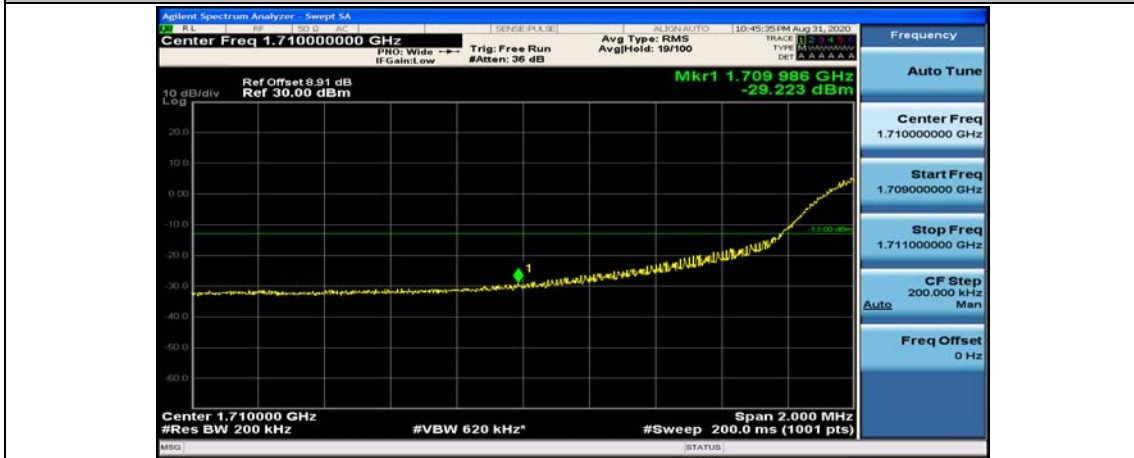

(Channel Bandwidth:20 MHz)_LCH_16QAM_1RB#0

(Channel Bandwidth:20 MHz)_LCH_16QAM_1RB#49

(Channel Bandwidth:20 MHz)_LCH_16QAM_1RB#99

(Channel Bandwidth:20 MHz)_LCH_16QAM_50RB#0

(Channel Bandwidth:20 MHz)_LCH_16QAM_50RB#25