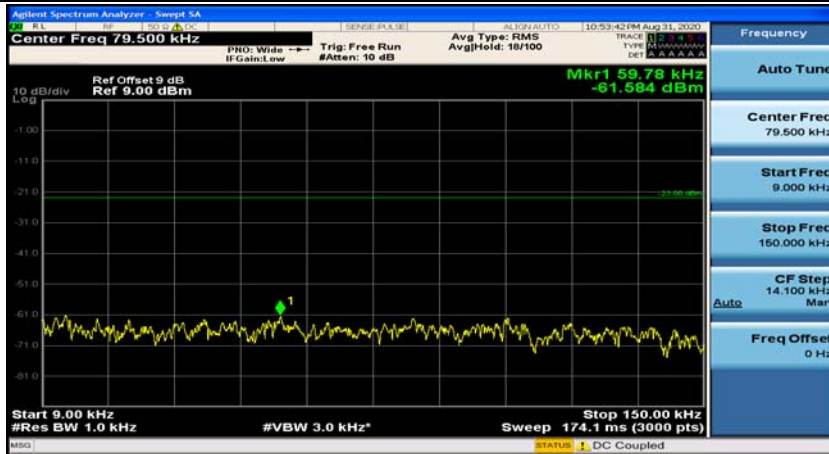

(Channel Bandwidth: 1.4 MHz)_LCH_16QAM_1RB#0

(Channel Bandwidth: 1.4 MHz)_LCH_16QAM_1RB#3

(Channel Bandwidth: 1.4 MHz)_MCH_16QAM_1RB#0

(Channel Bandwidth: 1.4 MHz)_MCH_16QAM_1RB#3

(Channel Bandwidth: 1.4 MHz)_HCH_16QAM_1RB#0