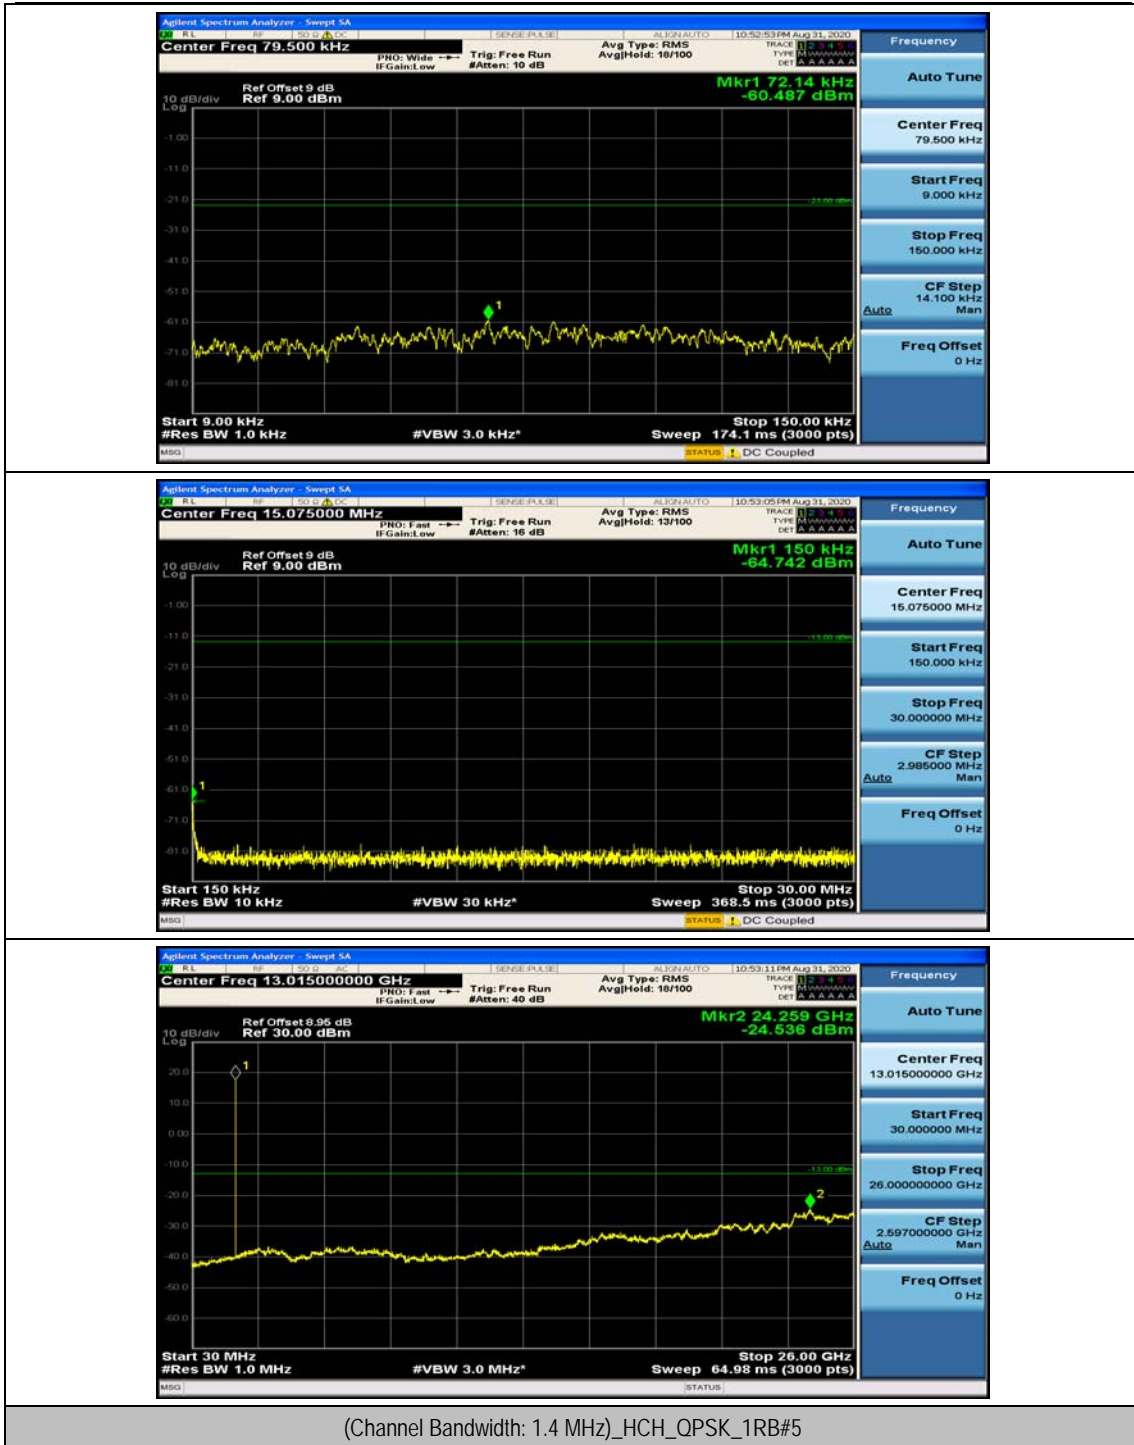

Test Graphs

Channel Bandwidth: 1.4 MHz

(Channel Bandwidth: 1.4 MHz)_MCH_QPSK_1RB#0

(Channel Bandwidth: 1.4 MHz)_MCH_QPSK_1RB#3

(Channel Bandwidth: 1.4 MHz)_HCH_QPSK_1RB#0

(Channel Bandwidth: 1.4 MHz)_HCH_QPSK_1RB#3