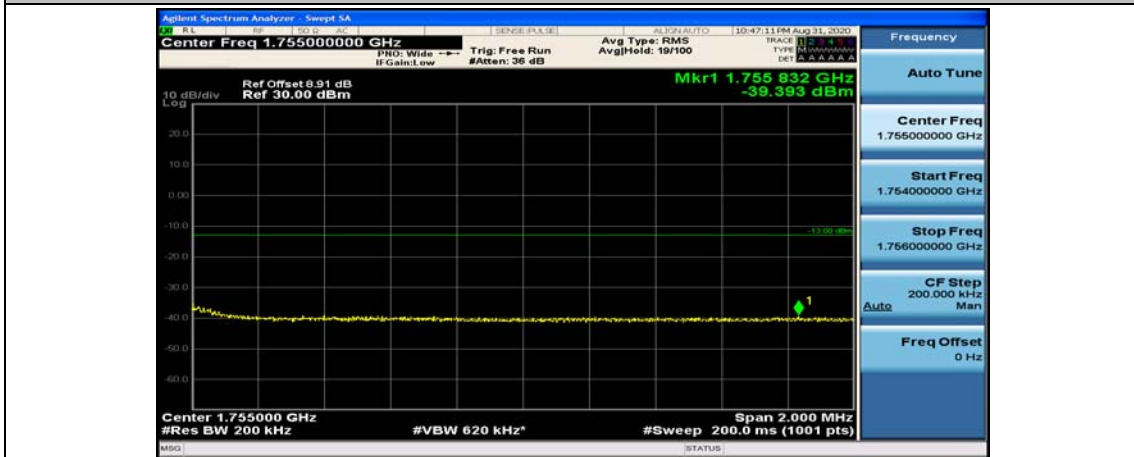

(Channel Bandwidth:20 MHz)_LCH_16QAM_50RB#50

(Channel Bandwidth:20 MHz)_LCH_16QAM_100RB#0

(Channel Bandwidth:20 MHz)_HCH_16QAM_1RB#0

(Channel Bandwidth:20 MHz)_HCH_16QAM_1RB#49

(Channel Bandwidth:20 MHz)_HCH_16QAM_1RB#99

(Channel Bandwidth:20 MHz)_HCH_16QAM_50RB#0

(Channel Bandwidth:20 MHz)_HCH_16QAM_50RB#25

(Channel Bandwidth:20 MHz)_HCH_16QAM_50RB#50

(Channel Bandwidth:20 MHz)_HCH_16QAM_100RB#0

Appendix E: Conducted Spurious Emission