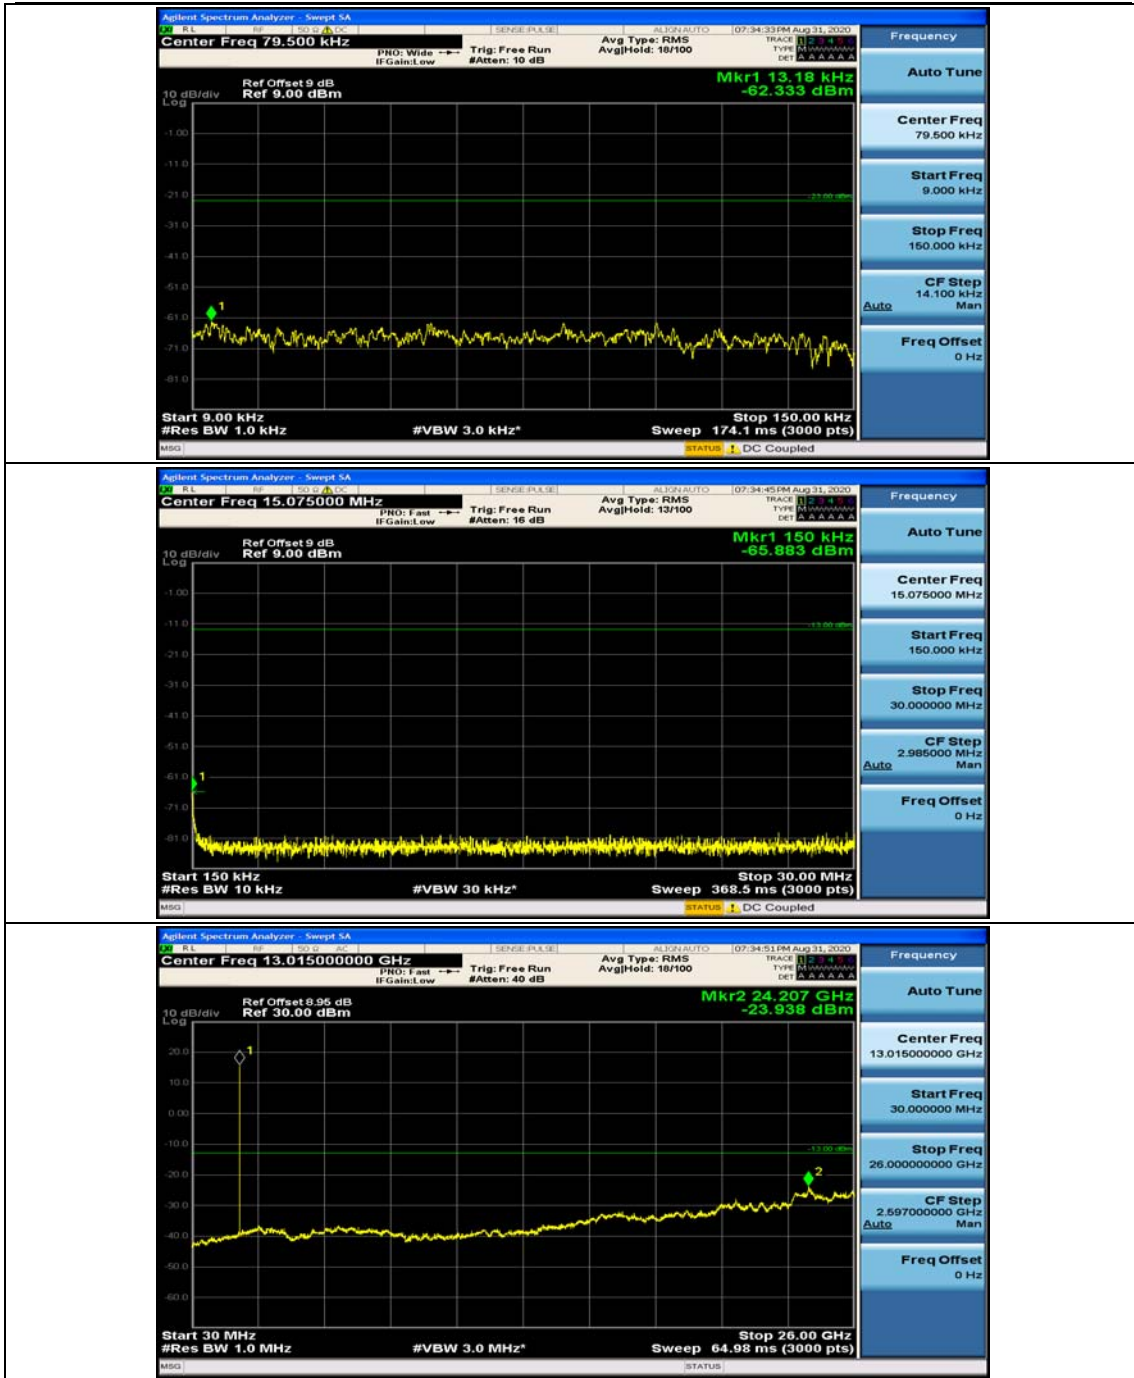

Channel Bandwidth: 5 MHz

(Channel Bandwidth: 5 MHz)_HCH_QPSK_1RB#0

(Channel Bandwidth: 5 MHz)_HCH_QPSK_1RB#12

(Channel Bandwidth: 5 MHz)_LCH_16QAM_1RB#0

(Channel Bandwidth: 5 MHz)_LCH_16QAM_1RB#12

Channel Bandwidth: 10 MHz

Channel Bandwidth: 15 MHz

(Channel Bandwidth:15 MHz)_MCH_QPSK_1RB#0

(Channel Bandwidth:15 MHz)_MCH_QPSK_1RB#37