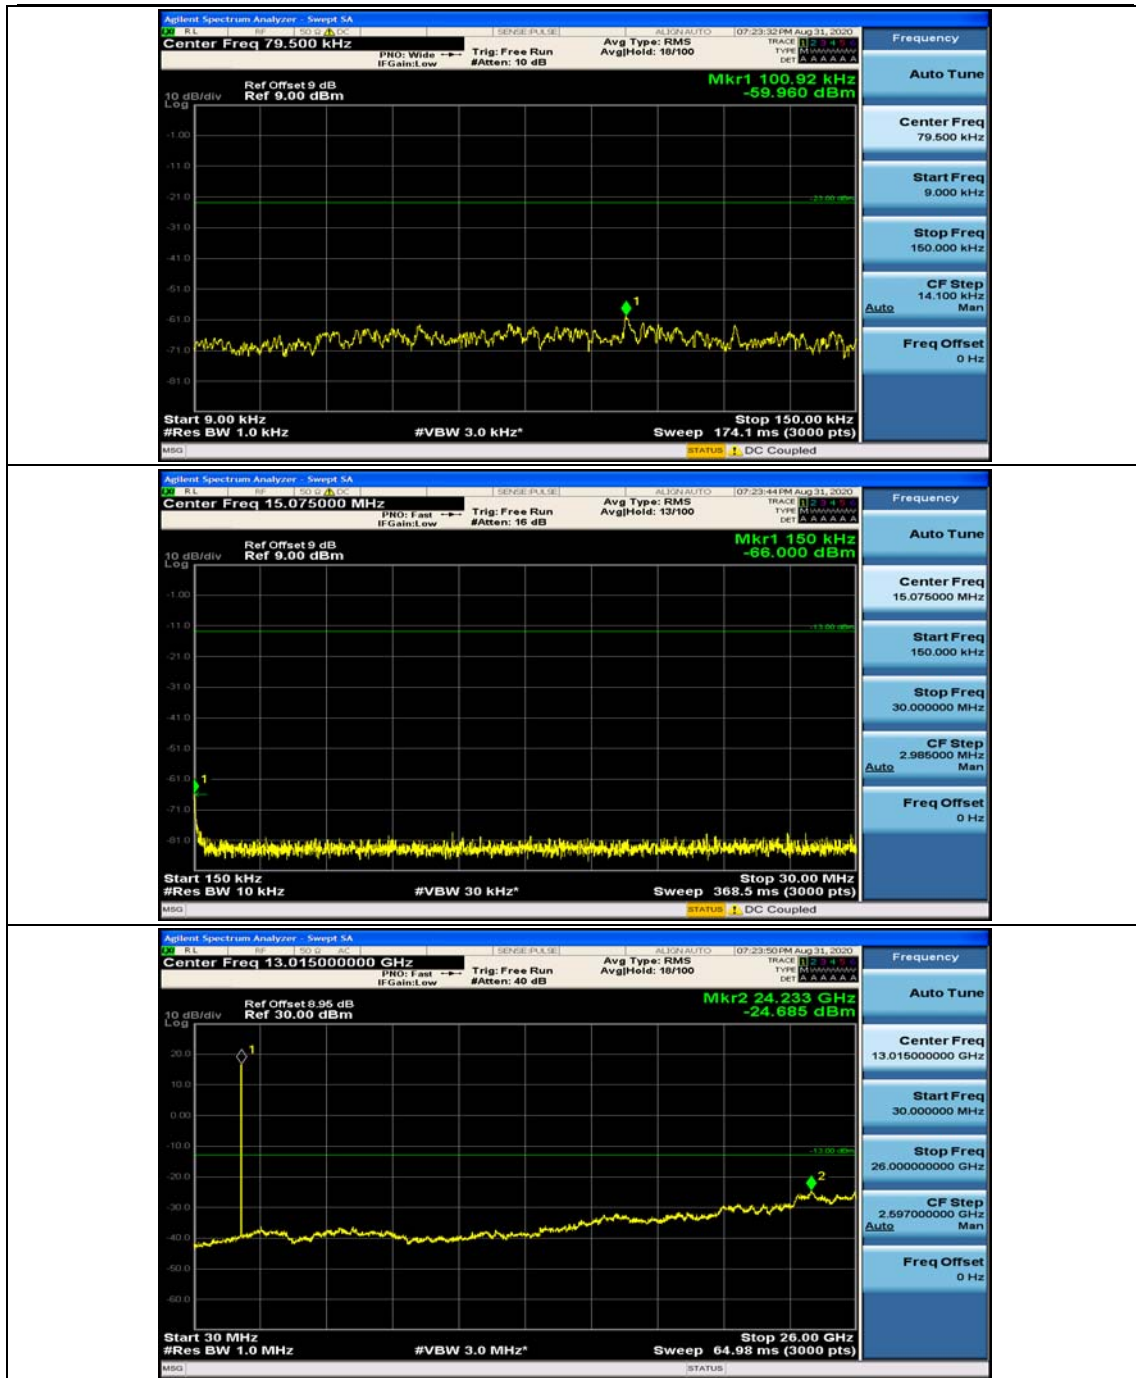

Channel Bandwidth: 5 MHz

(Channel Bandwidth: 5 MHz)_HCH_QPSK_1RB#0

(Channel Bandwidth: 5 MHz)_HCH_QPSK_1RB#12

(Channel Bandwidth: 5 MHz)_LCH_16QAM_1RB#0

(Channel Bandwidth: 5 MHz)_LCH_16QAM_1RB#12

Channel Bandwidth: 10 MHz

Channel Bandwidth: 15 MHz

(Channel Bandwidth:15 MHz)_MCH_QPSK_1RB#0

(Channel Bandwidth:15 MHz)_MCH_QPSK_1RB#37