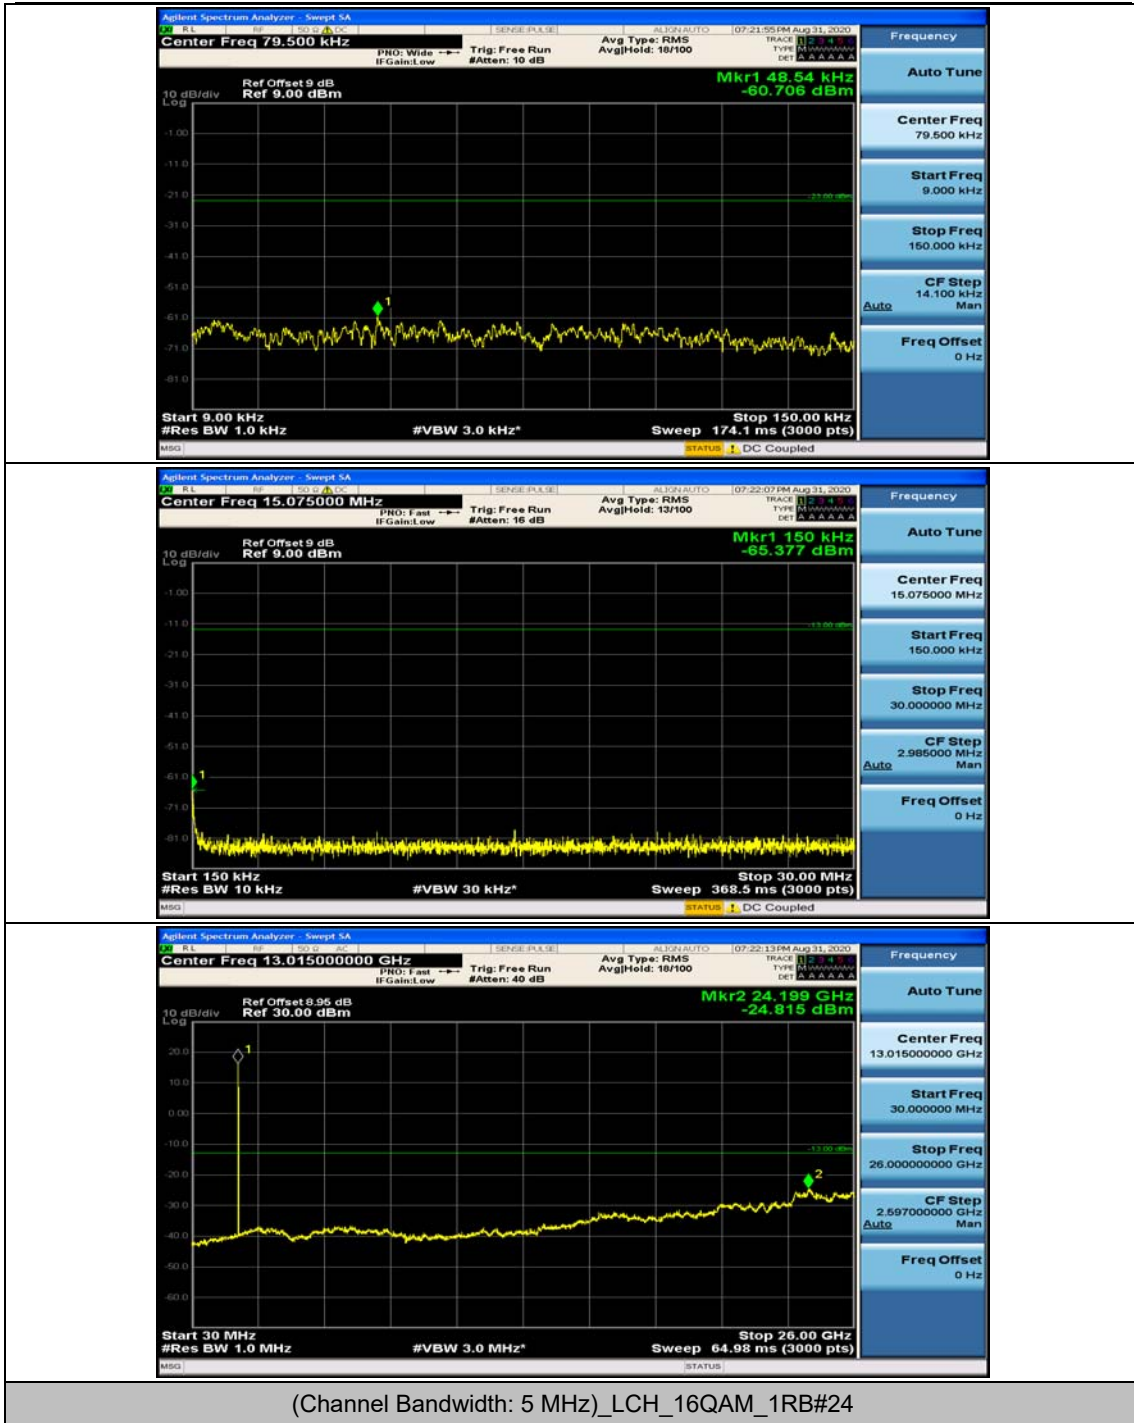

Channel Bandwidth: 5 MHz

(Channel Bandwidth: 5 MHz)_HCH_QPSK_1RB#0

(Channel Bandwidth: 5 MHz)_HCH_QPSK_1RB#12

(Channel Bandwidth: 5 MHz)_LCH_16QAM_1RB#0

(Channel Bandwidth: 5 MHz)_LCH_16QAM_1RB#12

Channel Bandwidth: 10 MHz

Channel Bandwidth: 15 MHz

(Channel Bandwidth:15 MHz)_MCH_QPSK_1RB#0

(Channel Bandwidth:15 MHz)_MCH_QPSK_1RB#37