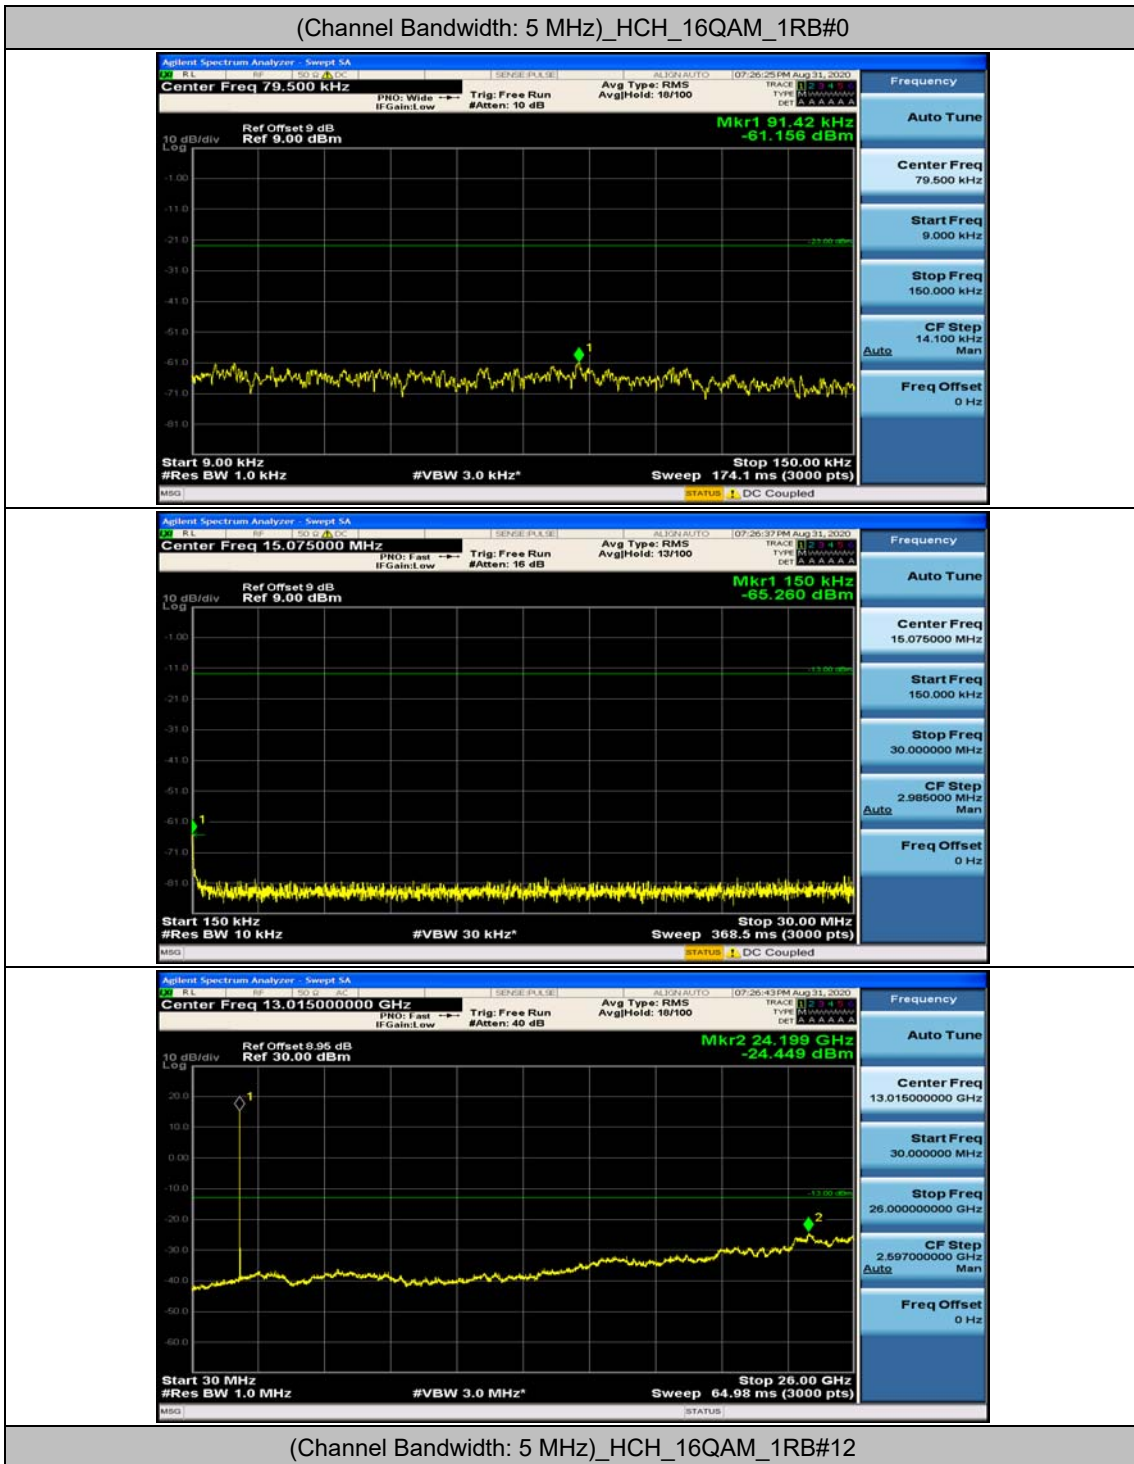

Channel Bandwidth: 5 MHz

(Channel Bandwidth: 5 MHz)_HCH_QPSK_1RB#0

(Channel Bandwidth: 5 MHz)_HCH_QPSK_1RB#12

(Channel Bandwidth: 5 MHz)_LCH_16QAM_1RB#0

(Channel Bandwidth: 5 MHz)_LCH_16QAM_1RB#12

Channel Bandwidth: 10 MHz

Channel Bandwidth: 15 MHz

(Channel Bandwidth:15 MHz)_MCH_QPSK_1RB#0

(Channel Bandwidth:15 MHz)_MCH_QPSK_1RB#37