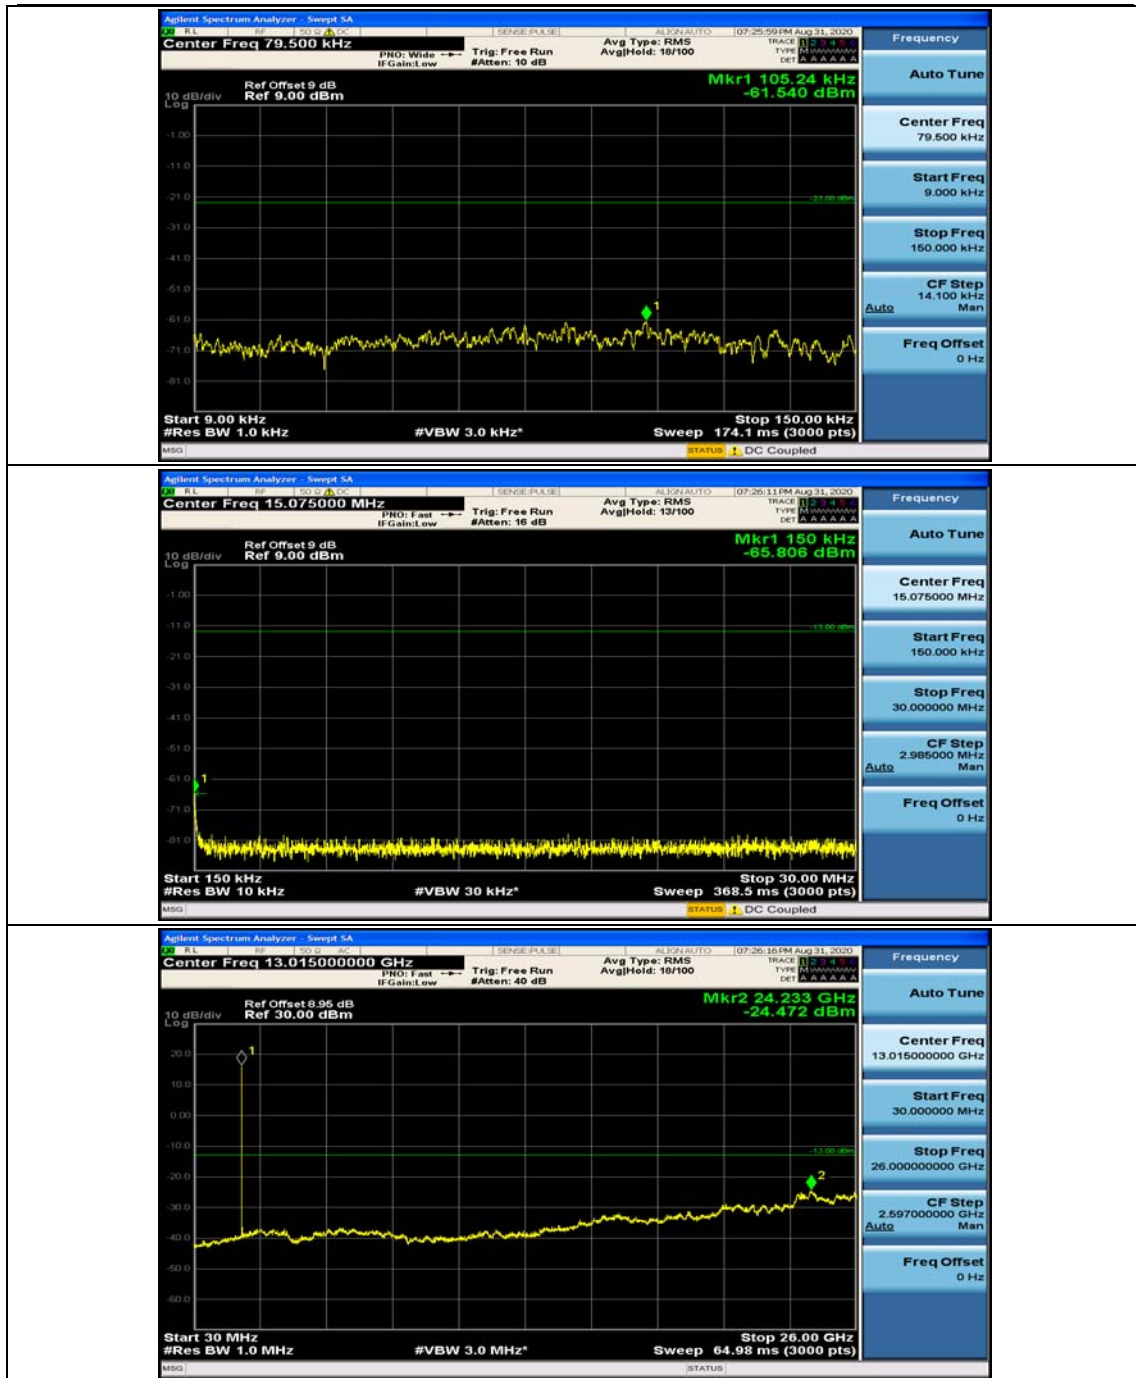

Channel Bandwidth: 5 MHz

(Channel Bandwidth: 5 MHz)_HCH_QPSK_1RB#0

(Channel Bandwidth: 5 MHz)_HCH_QPSK_1RB#12

(Channel Bandwidth: 5 MHz)_LCH_16QAM_1RB#0

(Channel Bandwidth: 5 MHz)_LCH_16QAM_1RB#12

Channel Bandwidth: 10 MHz

Channel Bandwidth: 15 MHz

(Channel Bandwidth:15 MHz)_MCH_QPSK_1RB#0

(Channel Bandwidth:15 MHz)_MCH_QPSK_1RB#37