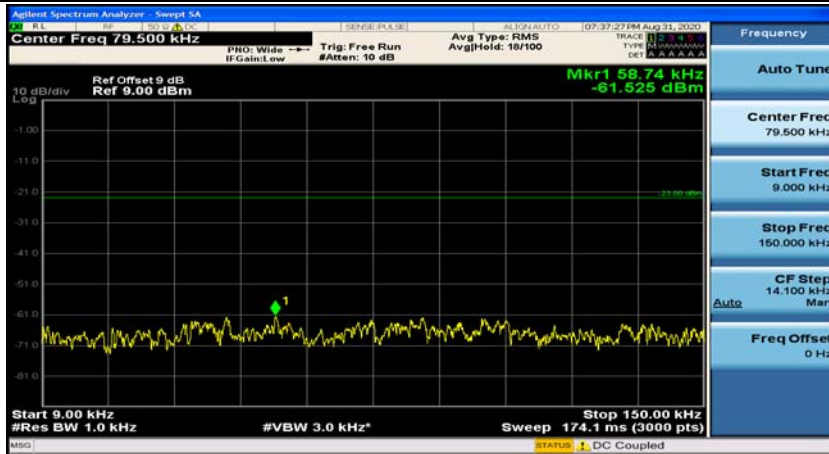

Channel Bandwidth: 5 MHz

(Channel Bandwidth: 5 MHz)_HCH_QPSK_1RB#0

(Channel Bandwidth: 5 MHz)_HCH_QPSK_1RB#12

(Channel Bandwidth: 5 MHz)_LCH_16QAM_1RB#0

(Channel Bandwidth: 5 MHz)_LCH_16QAM_1RB#12

Channel Bandwidth: 10 MHz

Channel Bandwidth: 15 MHz

(Channel Bandwidth:15 MHz)_MCH_QPSK_1RB#0

(Channel Bandwidth:15 MHz)_MCH_QPSK_1RB#37