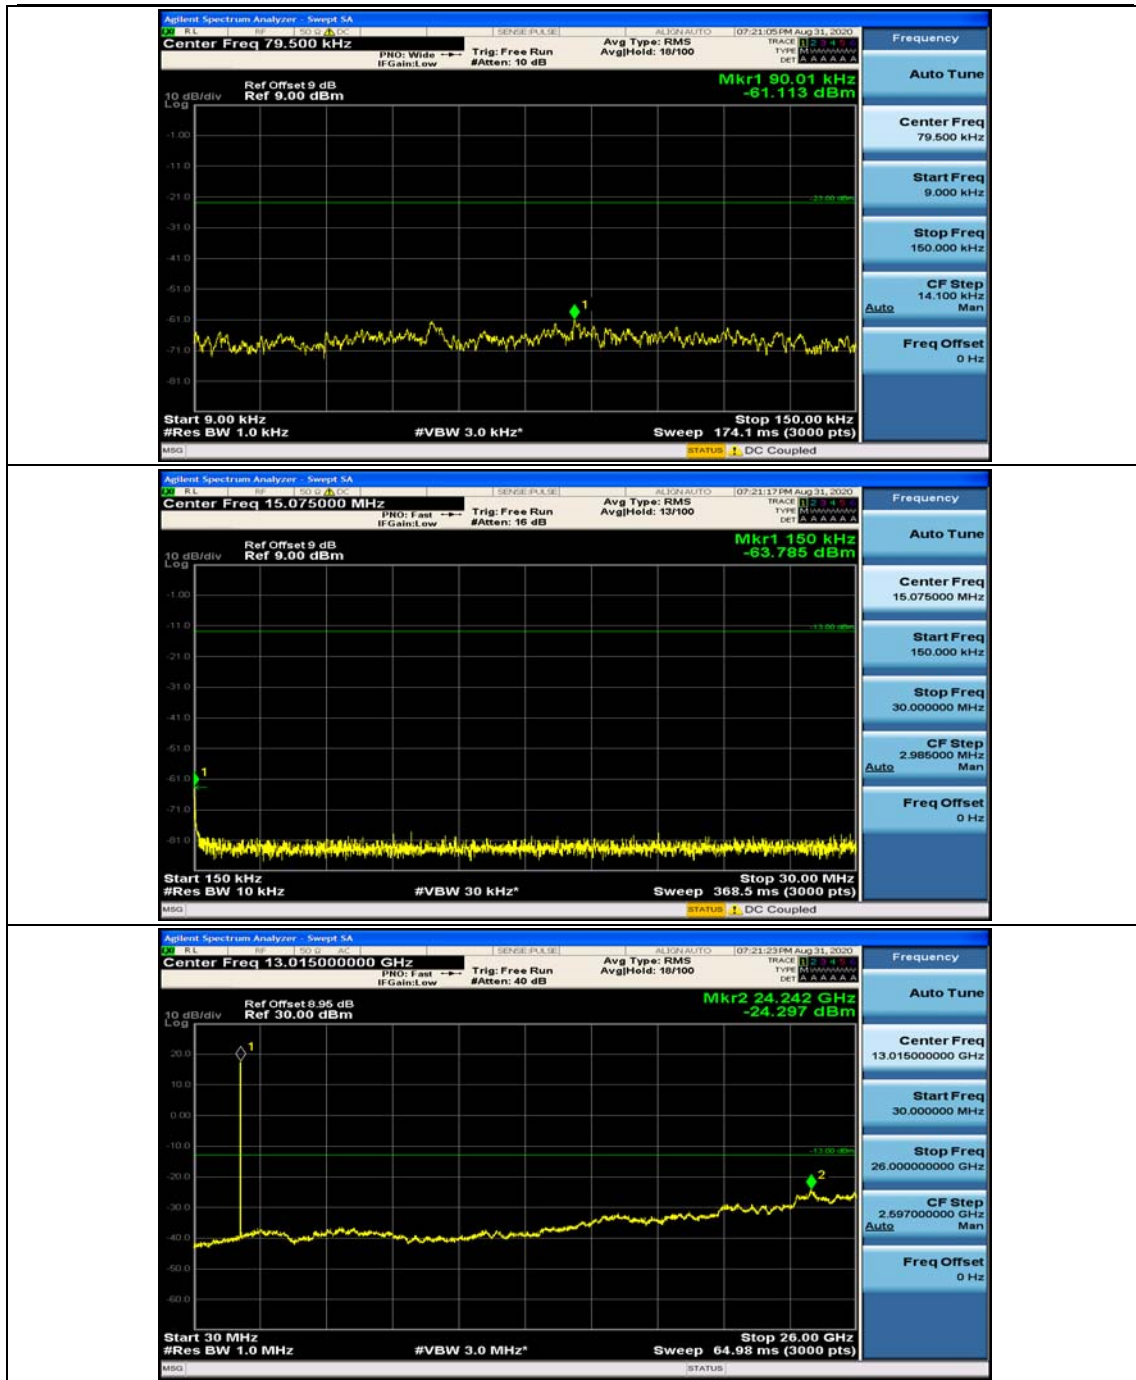

Channel Bandwidth: 5 MHz

(Channel Bandwidth: 5 MHz)_HCH_QPSK_1RB#0

(Channel Bandwidth: 5 MHz)_HCH_QPSK_1RB#12

(Channel Bandwidth: 5 MHz)_LCH_16QAM_1RB#0

(Channel Bandwidth: 5 MHz)_LCH_16QAM_1RB#12

Channel Bandwidth: 10 MHz

Channel Bandwidth: 15 MHz

(Channel Bandwidth:15 MHz)_MCH_QPSK_1RB#0

(Channel Bandwidth:15 MHz)_MCH_QPSK_1RB#37