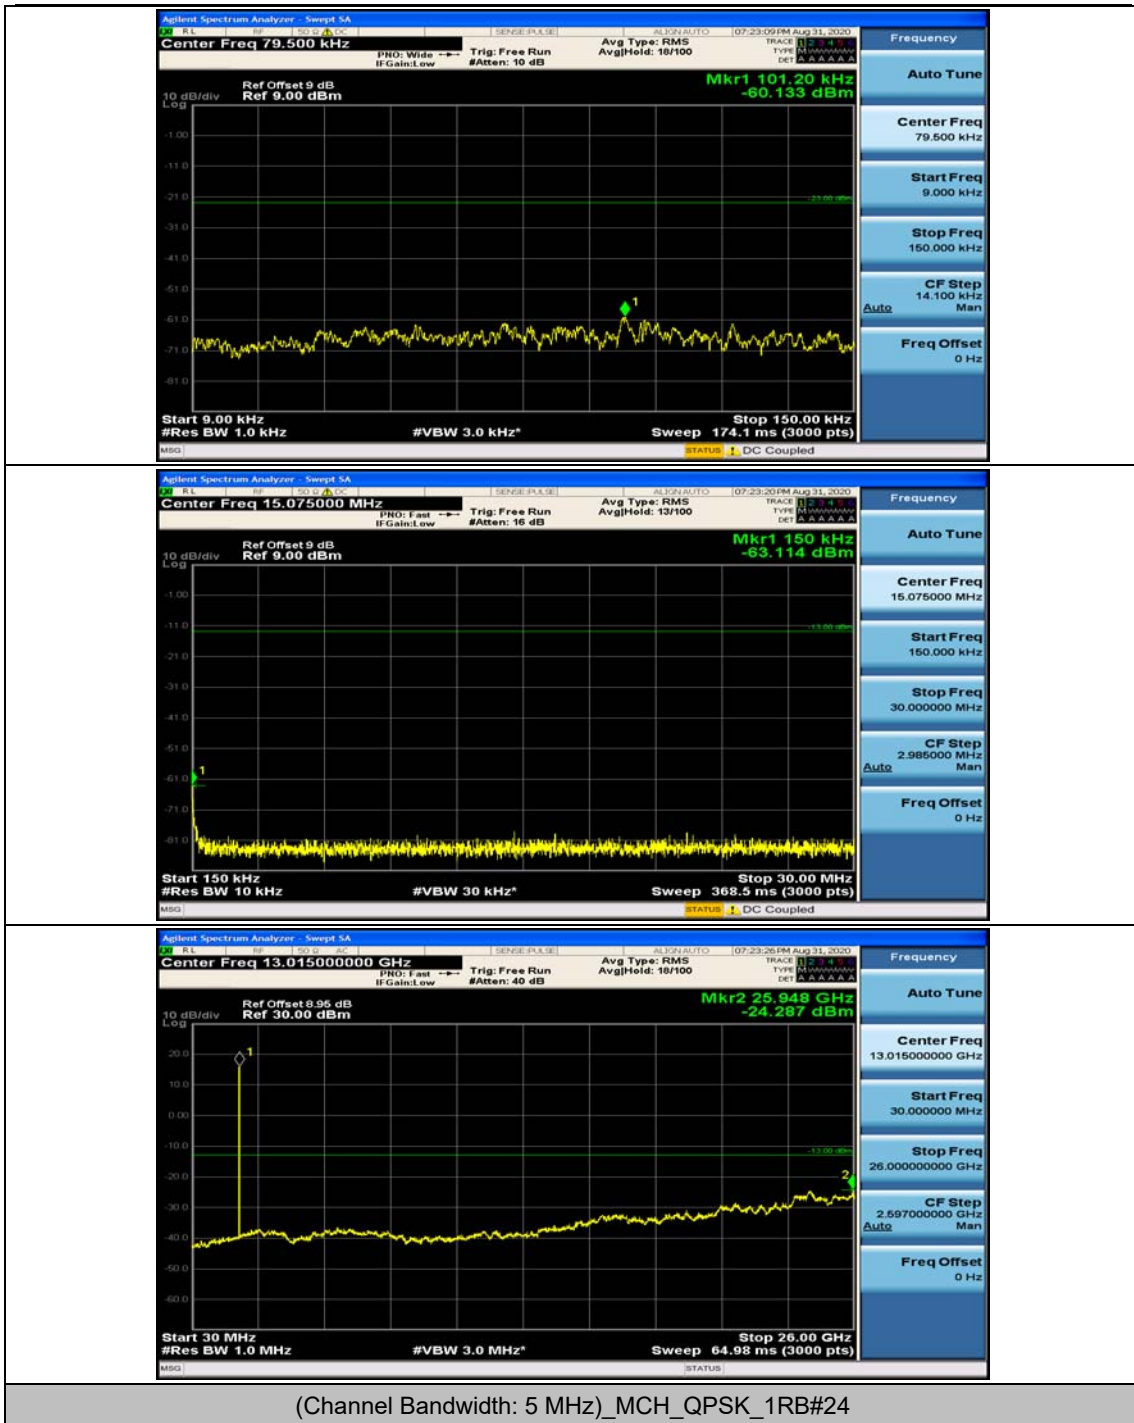

Channel Bandwidth: 5 MHz

(Channel Bandwidth: 5 MHz)_HCH_QPSK_1RB#0

(Channel Bandwidth: 5 MHz)_HCH_QPSK_1RB#12

(Channel Bandwidth: 5 MHz)_LCH_16QAM_1RB#0

(Channel Bandwidth: 5 MHz)_LCH_16QAM_1RB#12

Channel Bandwidth: 10 MHz

Channel Bandwidth: 15 MHz

(Channel Bandwidth:15 MHz)_MCH_QPSK_1RB#0

(Channel Bandwidth:15 MHz)_MCH_QPSK_1RB#37