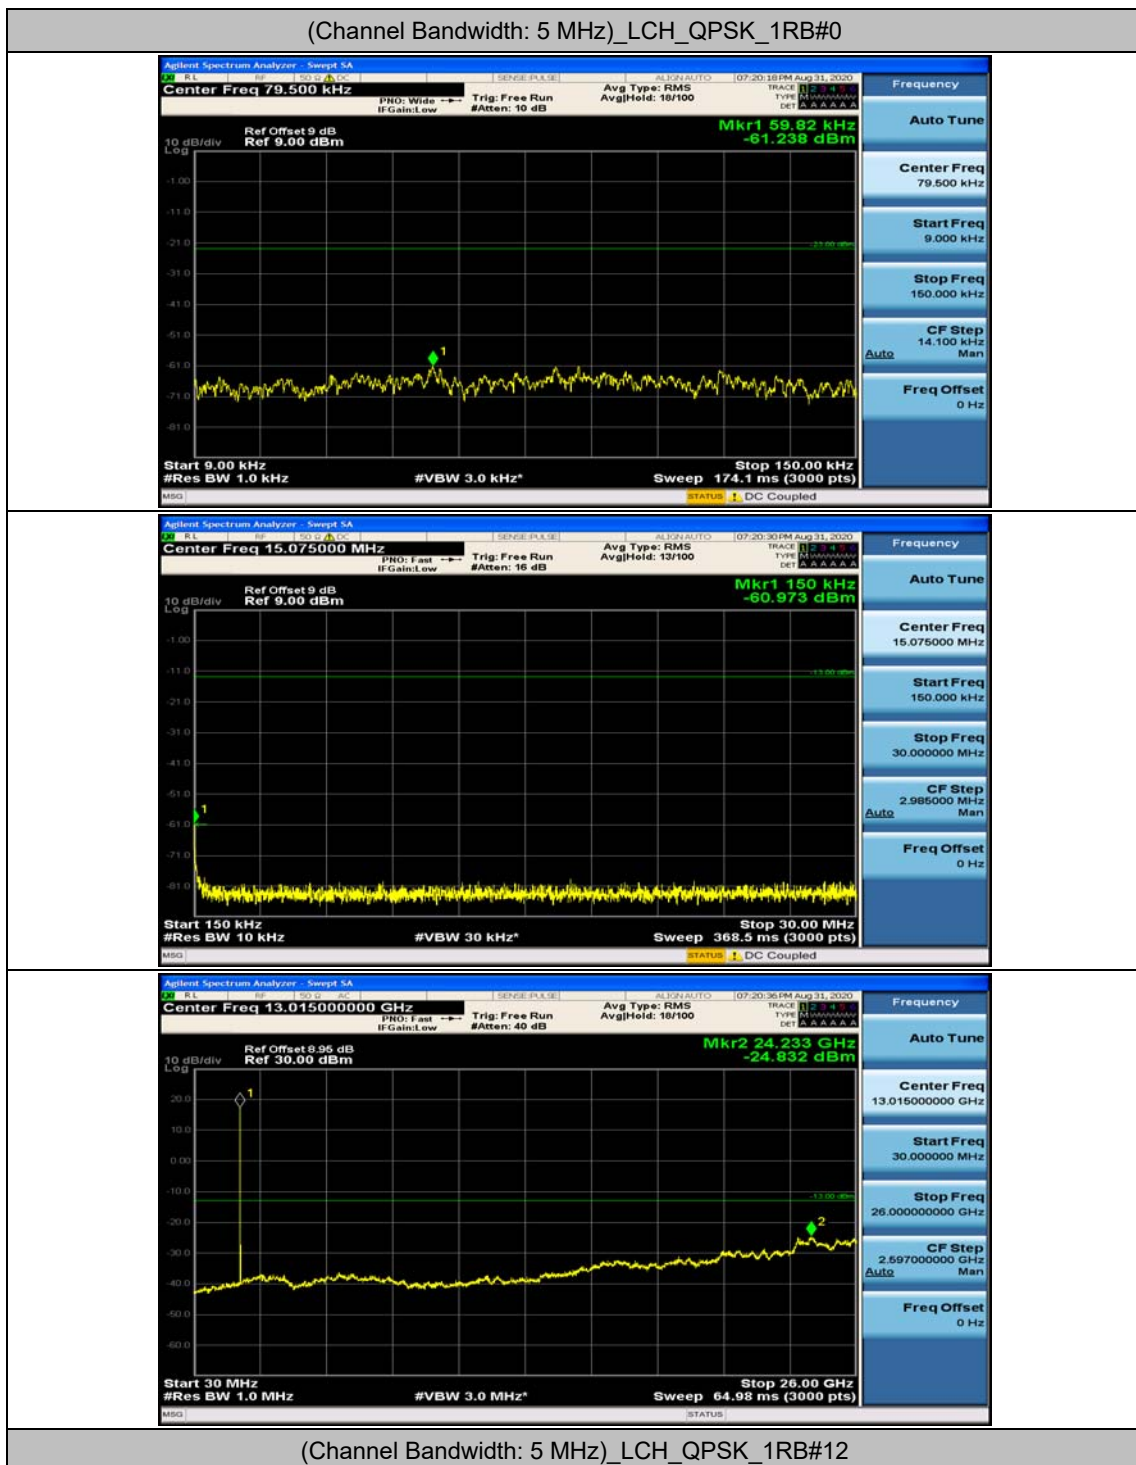

Channel Bandwidth: 5 MHz

(Channel Bandwidth: 5 MHz)_HCH_QPSK_1RB#0

(Channel Bandwidth: 5 MHz)_HCH_QPSK_1RB#12

(Channel Bandwidth: 5 MHz)_LCH_16QAM_1RB#0

(Channel Bandwidth: 5 MHz)_LCH_16QAM_1RB#12

Channel Bandwidth: 10 MHz

Channel Bandwidth: 15 MHz

(Channel Bandwidth:15 MHz)_MCH_QPSK_1RB#0

(Channel Bandwidth:15 MHz)_MCH_QPSK_1RB#37