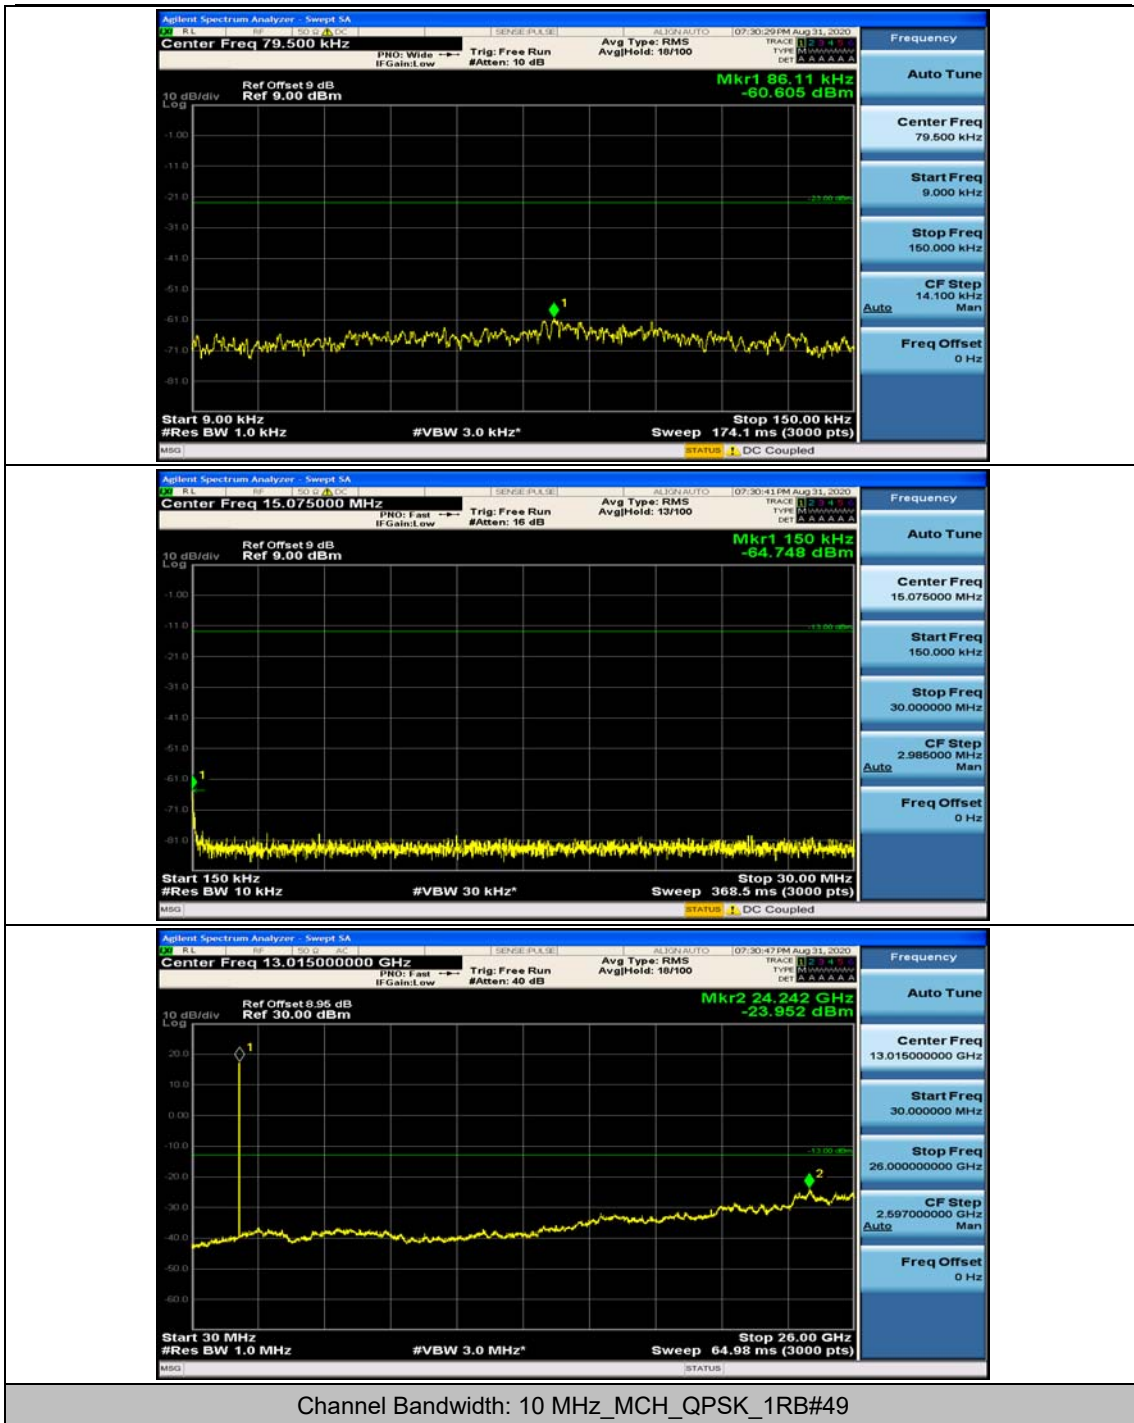

Channel Bandwidth: 5 MHz

(Channel Bandwidth: 5 MHz)_HCH_QPSK_1RB#0

(Channel Bandwidth: 5 MHz)_HCH_QPSK_1RB#12

(Channel Bandwidth: 5 MHz)_LCH_16QAM_1RB#0

(Channel Bandwidth: 5 MHz)_LCH_16QAM_1RB#12

Channel Bandwidth: 10 MHz

Channel Bandwidth: 15 MHz

(Channel Bandwidth:15 MHz)_MCH_QPSK_1RB#0

(Channel Bandwidth:15 MHz)_MCH_QPSK_1RB#37