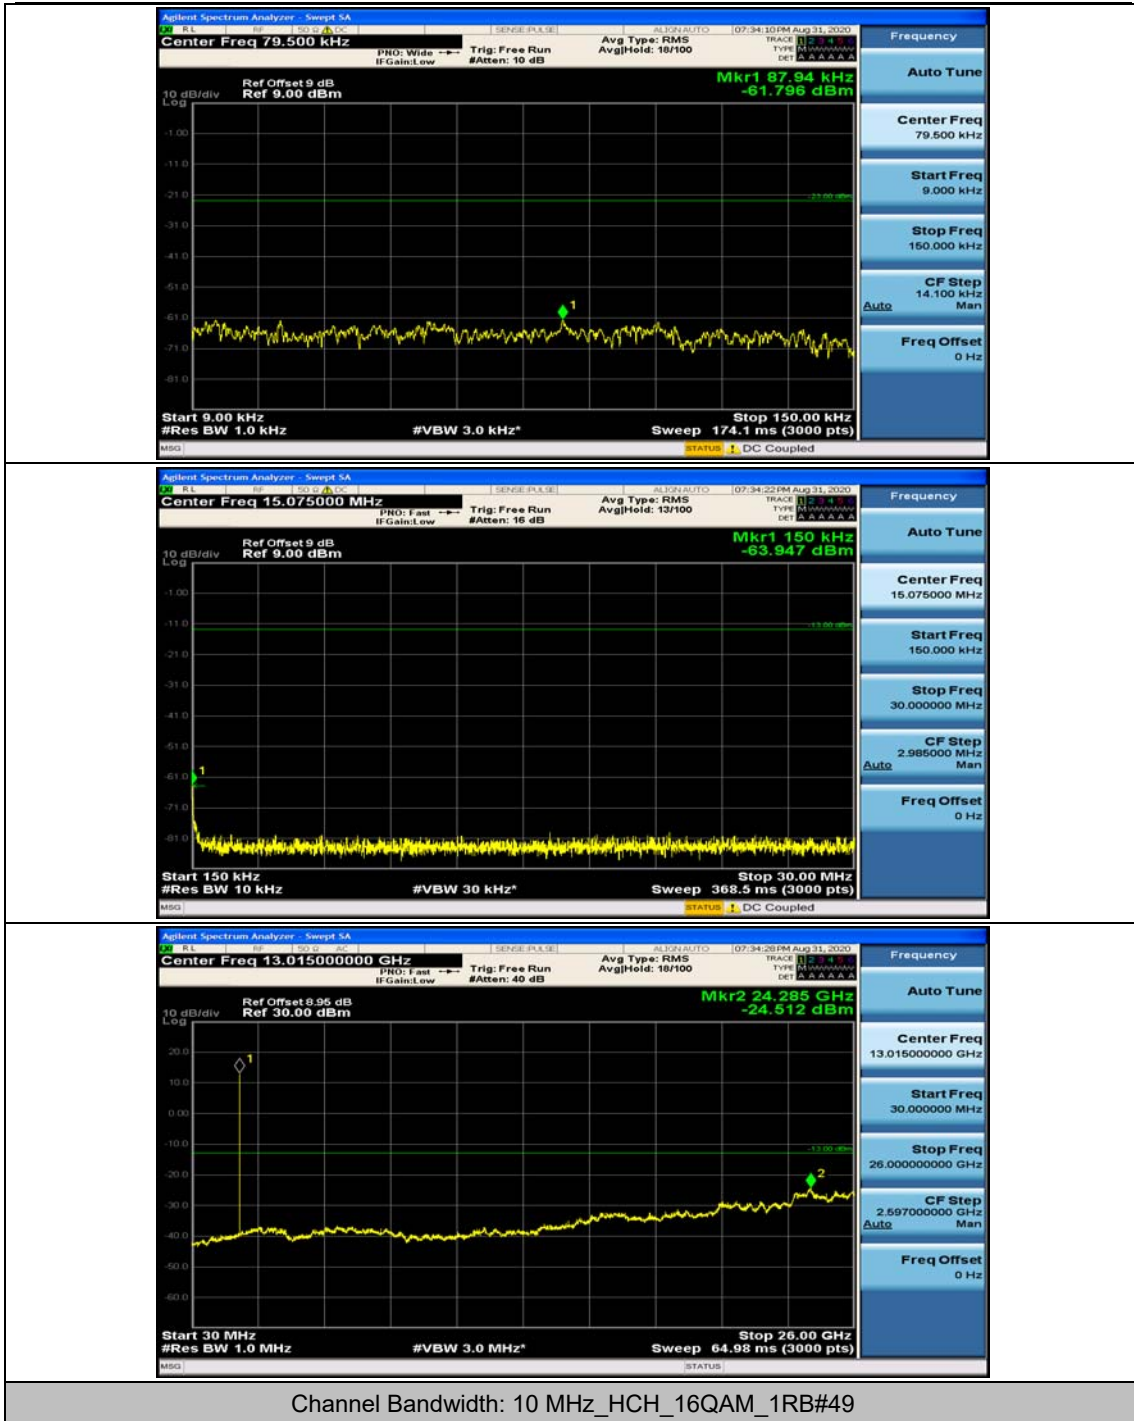

Channel Bandwidth: 5 MHz

(Channel Bandwidth: 5 MHz)_HCH_QPSK_1RB#0

(Channel Bandwidth: 5 MHz)_HCH_QPSK_1RB#12

(Channel Bandwidth: 5 MHz)_LCH_16QAM_1RB#0

(Channel Bandwidth: 5 MHz)_LCH_16QAM_1RB#12

Channel Bandwidth: 10 MHz

Channel Bandwidth: 15 MHz

(Channel Bandwidth:15 MHz)_MCH_QPSK_1RB#0

(Channel Bandwidth:15 MHz)_MCH_QPSK_1RB#37