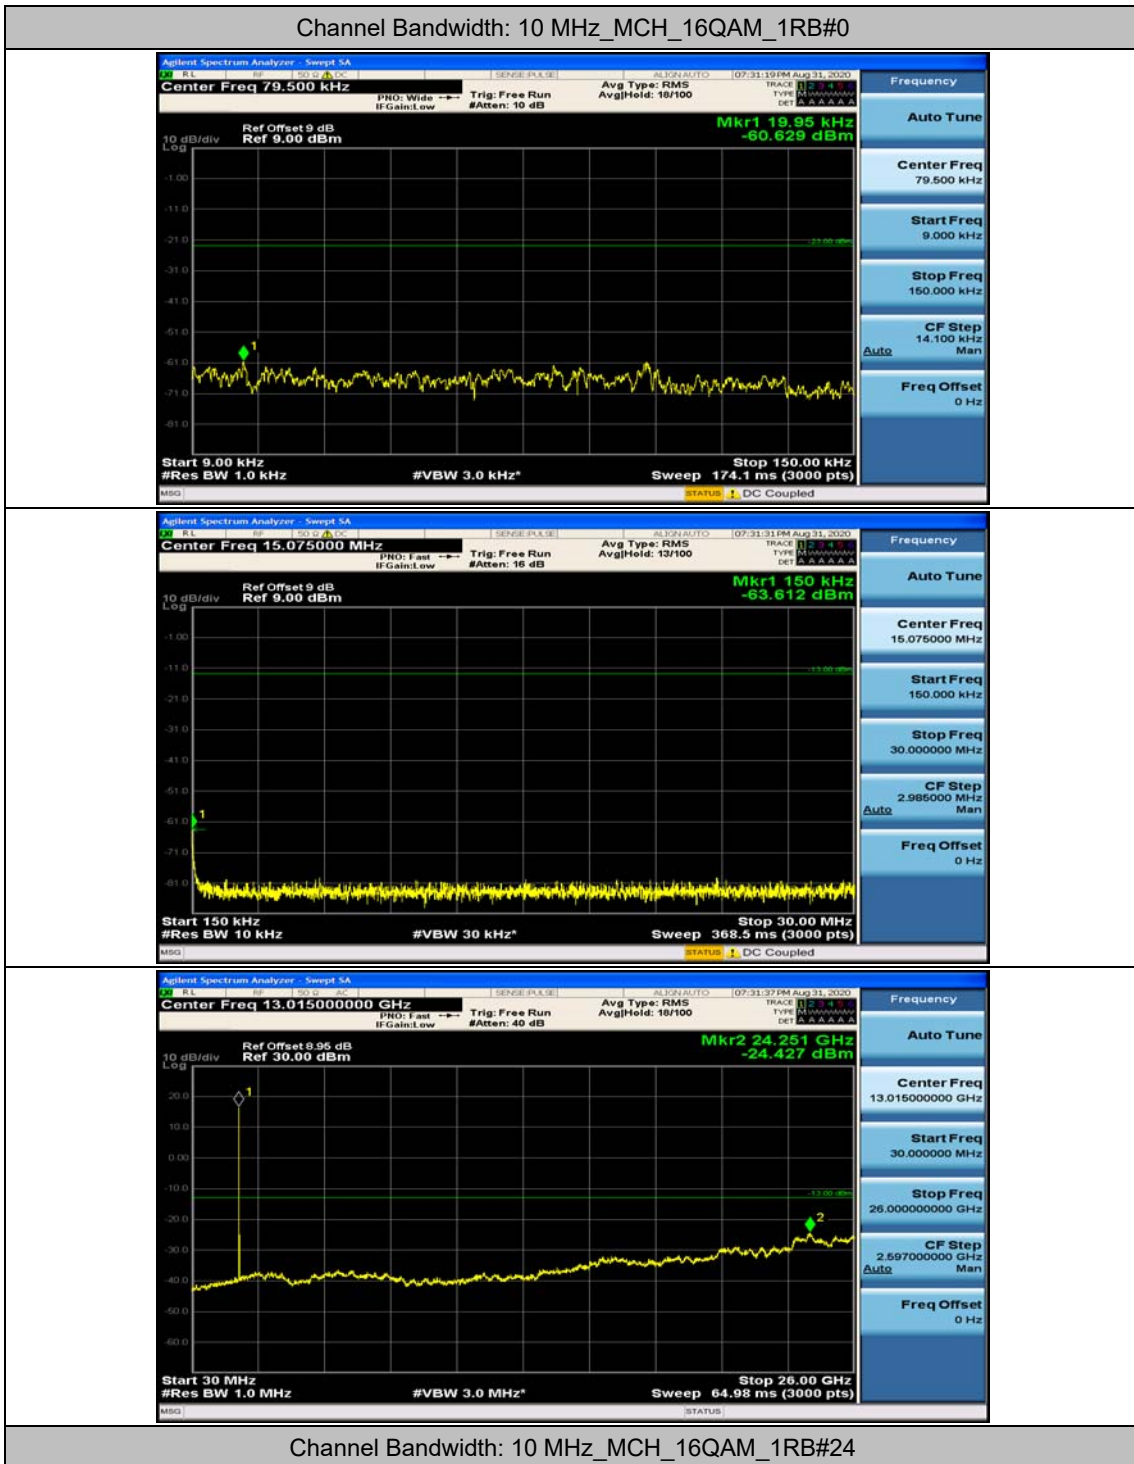

Channel Bandwidth: 5 MHz

(Channel Bandwidth: 5 MHz)_HCH_QPSK_1RB#0

(Channel Bandwidth: 5 MHz)_HCH_QPSK_1RB#12

(Channel Bandwidth: 5 MHz)_LCH_16QAM_1RB#0

(Channel Bandwidth: 5 MHz)_LCH_16QAM_1RB#12

Channel Bandwidth: 10 MHz

Channel Bandwidth: 15 MHz

(Channel Bandwidth:15 MHz)_MCH_QPSK_1RB#0

(Channel Bandwidth:15 MHz)_MCH_QPSK_1RB#37