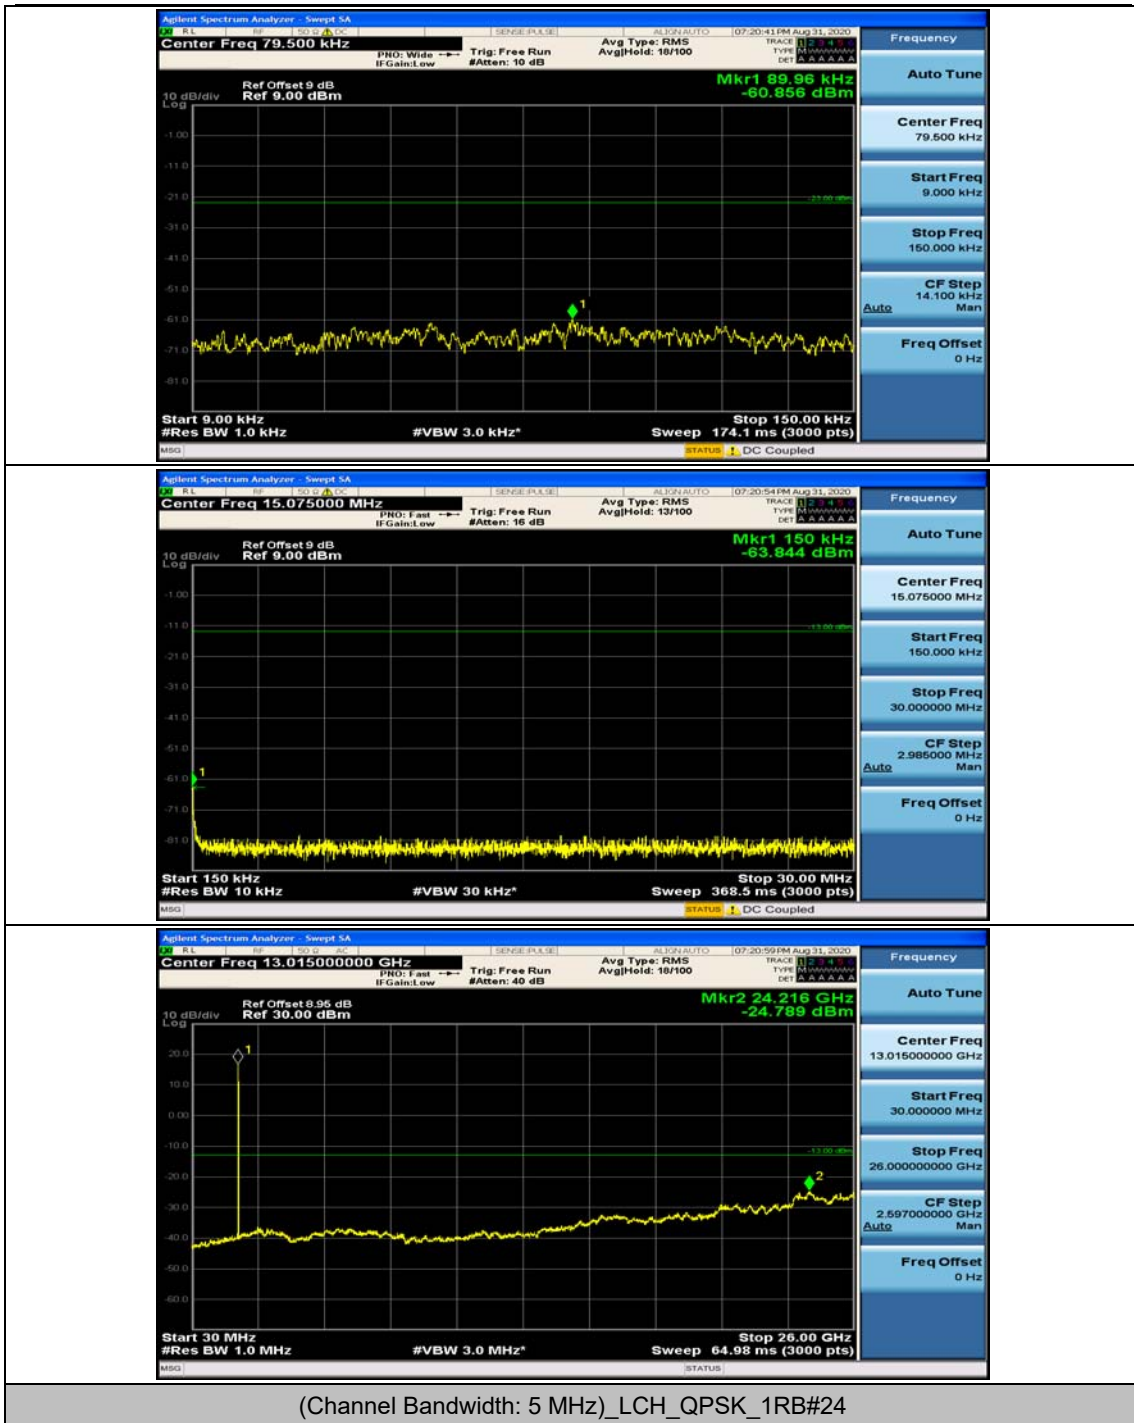

Channel Bandwidth: 5 MHz

(Channel Bandwidth: 5 MHz)_HCH_QPSK_1RB#0

(Channel Bandwidth: 5 MHz)_HCH_QPSK_1RB#12

(Channel Bandwidth: 5 MHz)_LCH_16QAM_1RB#0

(Channel Bandwidth: 5 MHz)_LCH_16QAM_1RB#12

Channel Bandwidth: 10 MHz

Channel Bandwidth: 15 MHz

(Channel Bandwidth:15 MHz)_MCH_QPSK_1RB#0

(Channel Bandwidth:15 MHz)_MCH_QPSK_1RB#37