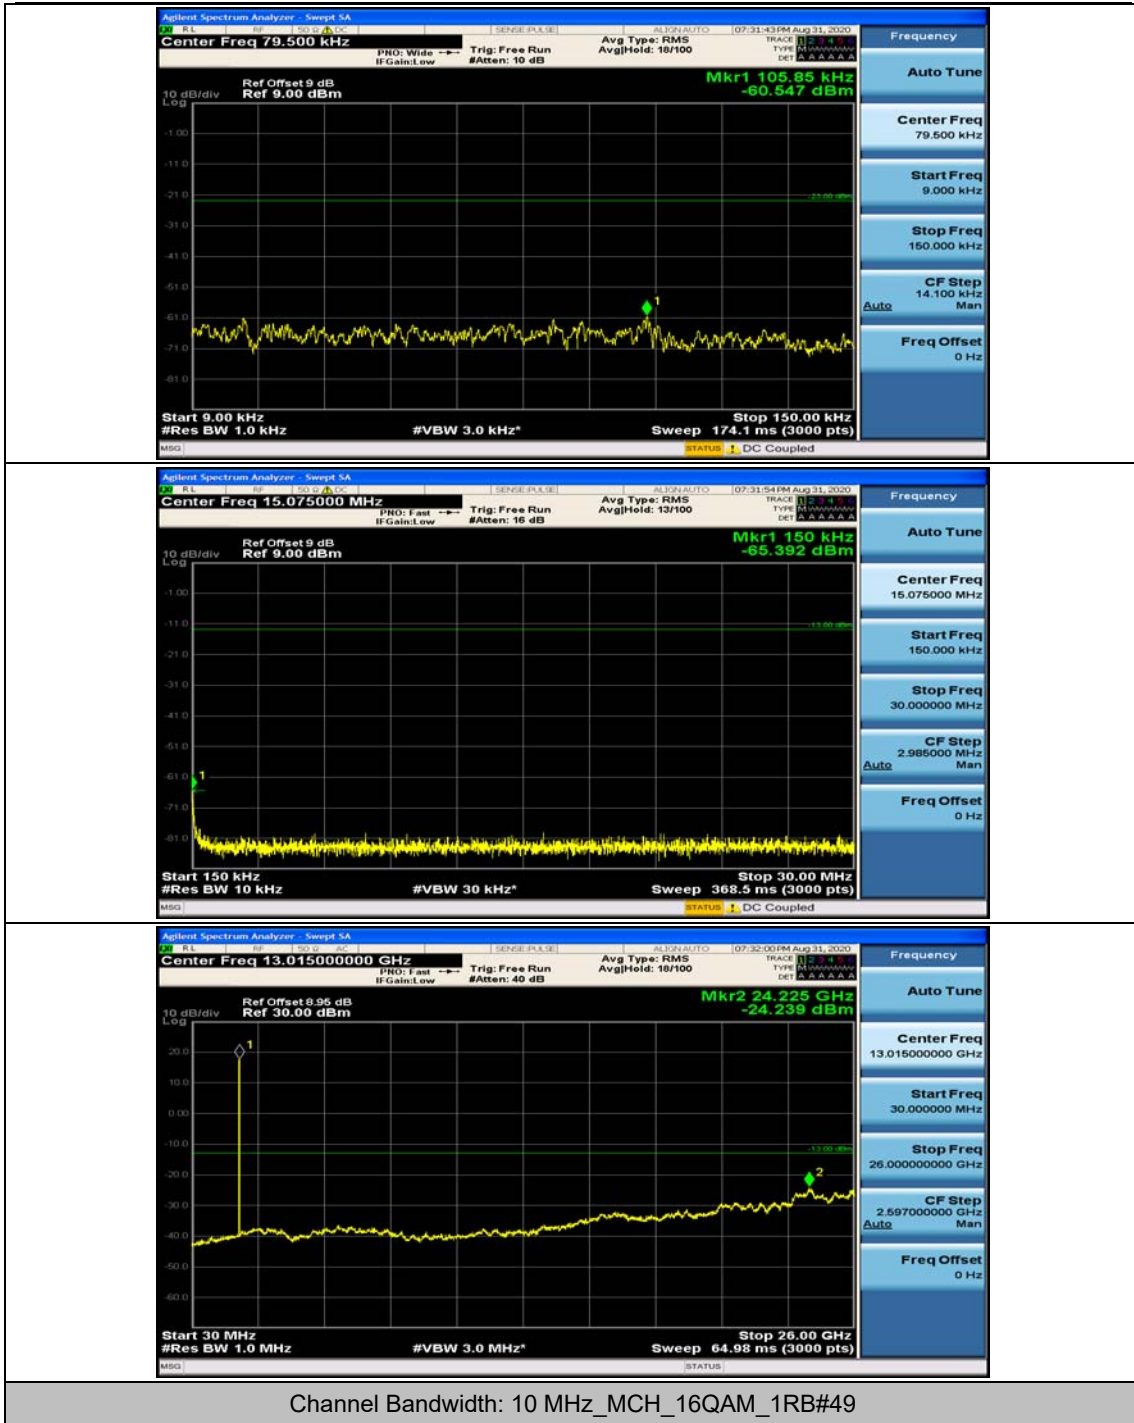

Channel Bandwidth: 5 MHz

(Channel Bandwidth: 5 MHz)_HCH_QPSK_1RB#0

(Channel Bandwidth: 5 MHz)_HCH_QPSK_1RB#12

(Channel Bandwidth: 5 MHz)_LCH_16QAM_1RB#0

(Channel Bandwidth: 5 MHz)_LCH_16QAM_1RB#12

Channel Bandwidth: 10 MHz

Channel Bandwidth: 15 MHz

(Channel Bandwidth:15 MHz)_MCH_QPSK_1RB#0

(Channel Bandwidth:15 MHz)_MCH_QPSK_1RB#37