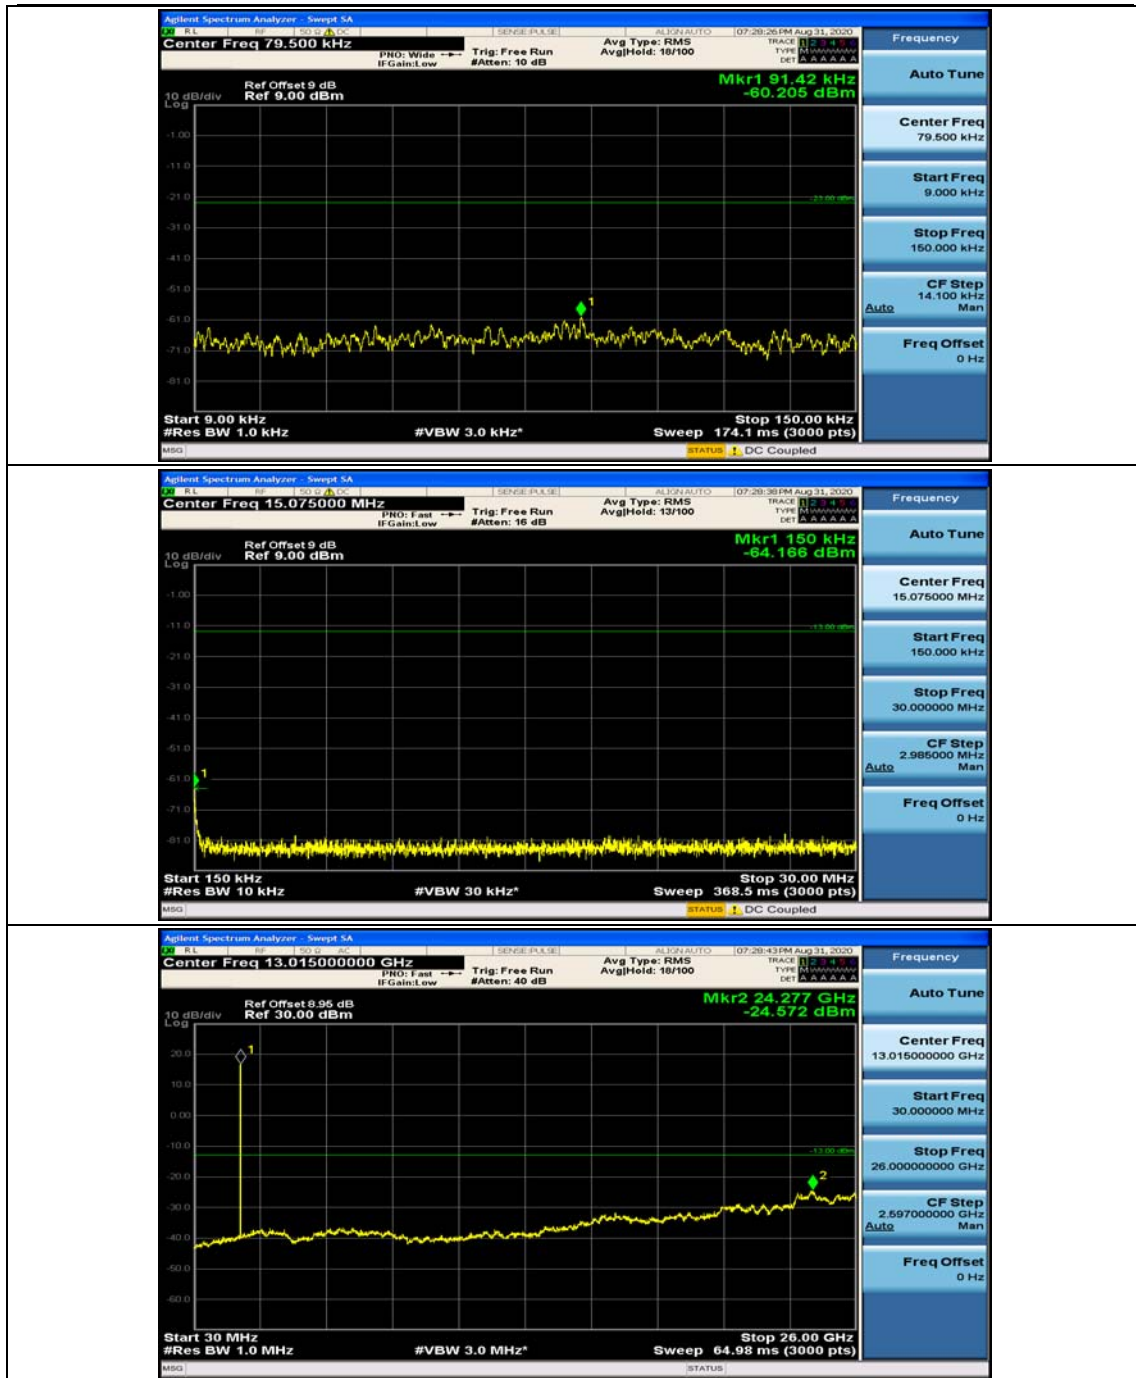

Channel Bandwidth: 5 MHz

(Channel Bandwidth: 5 MHz)_HCH_QPSK_1RB#0

(Channel Bandwidth: 5 MHz)_HCH_QPSK_1RB#12

(Channel Bandwidth: 5 MHz)_LCH_16QAM_1RB#0

(Channel Bandwidth: 5 MHz)_LCH_16QAM_1RB#12

Channel Bandwidth: 10 MHz

Channel Bandwidth: 15 MHz

(Channel Bandwidth:15 MHz)_MCH_QPSK_1RB#0

(Channel Bandwidth:15 MHz)_MCH_QPSK_1RB#37