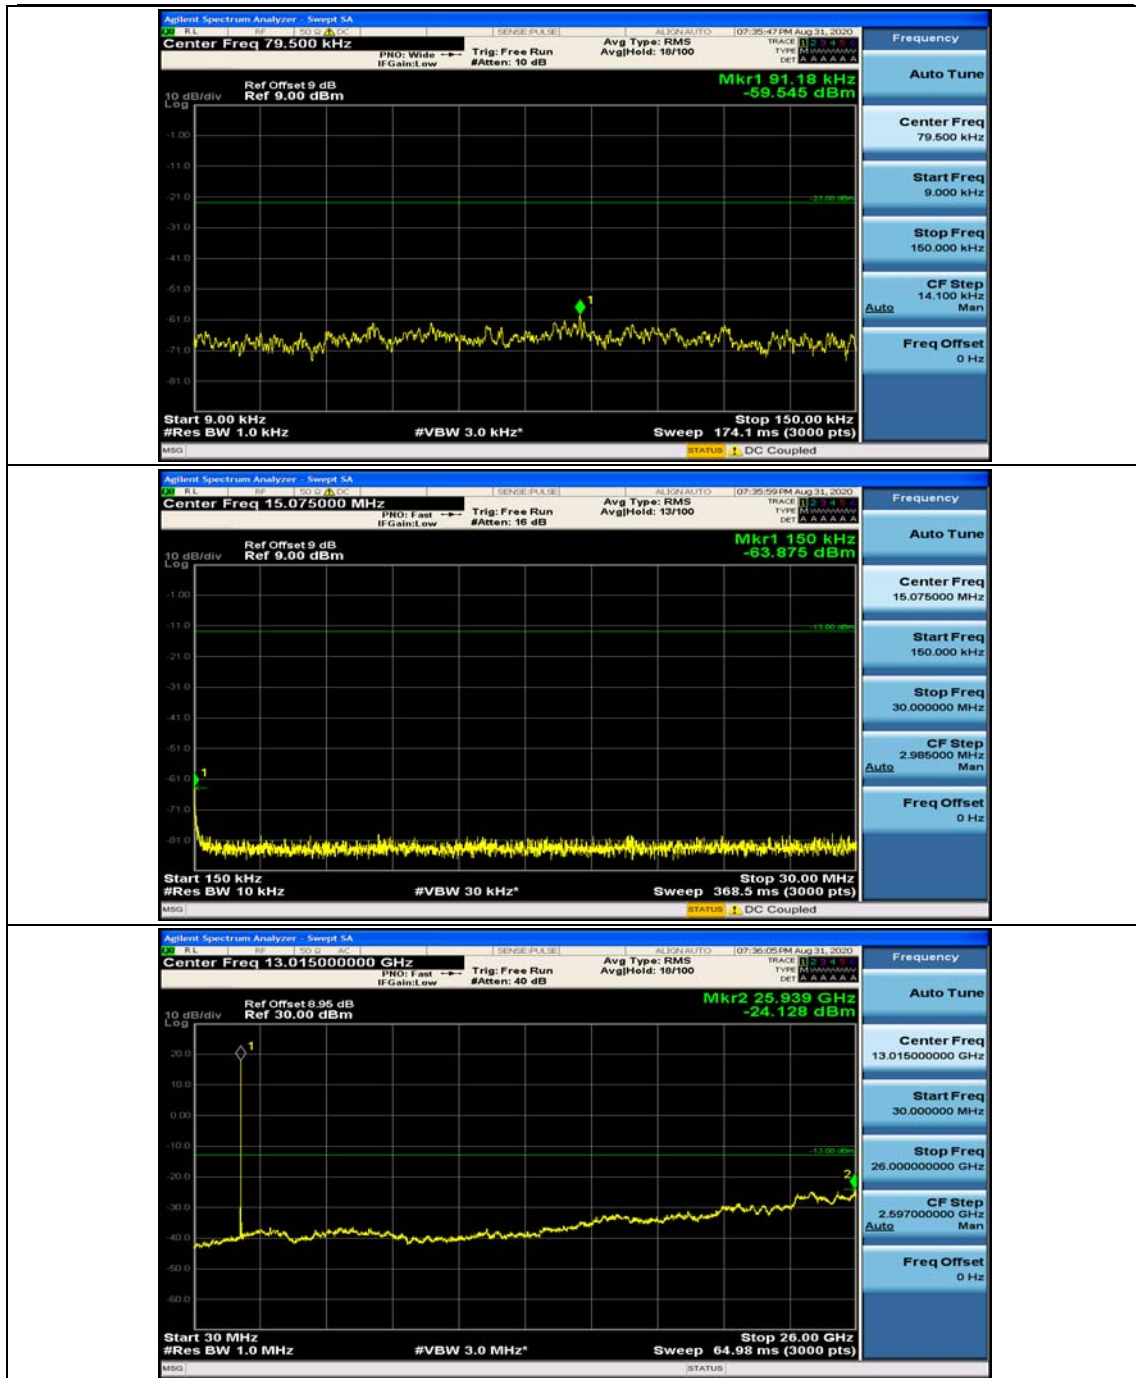

Channel Bandwidth: 5 MHz

(Channel Bandwidth: 5 MHz)_HCH_QPSK_1RB#0

(Channel Bandwidth: 5 MHz)_HCH_QPSK_1RB#12

(Channel Bandwidth: 5 MHz)_LCH_16QAM_1RB#0

(Channel Bandwidth: 5 MHz)_LCH_16QAM_1RB#12

Channel Bandwidth: 10 MHz

Channel Bandwidth: 15 MHz

(Channel Bandwidth:15 MHz)_MCH_QPSK_1RB#0

(Channel Bandwidth:15 MHz)_MCH_QPSK_1RB#37