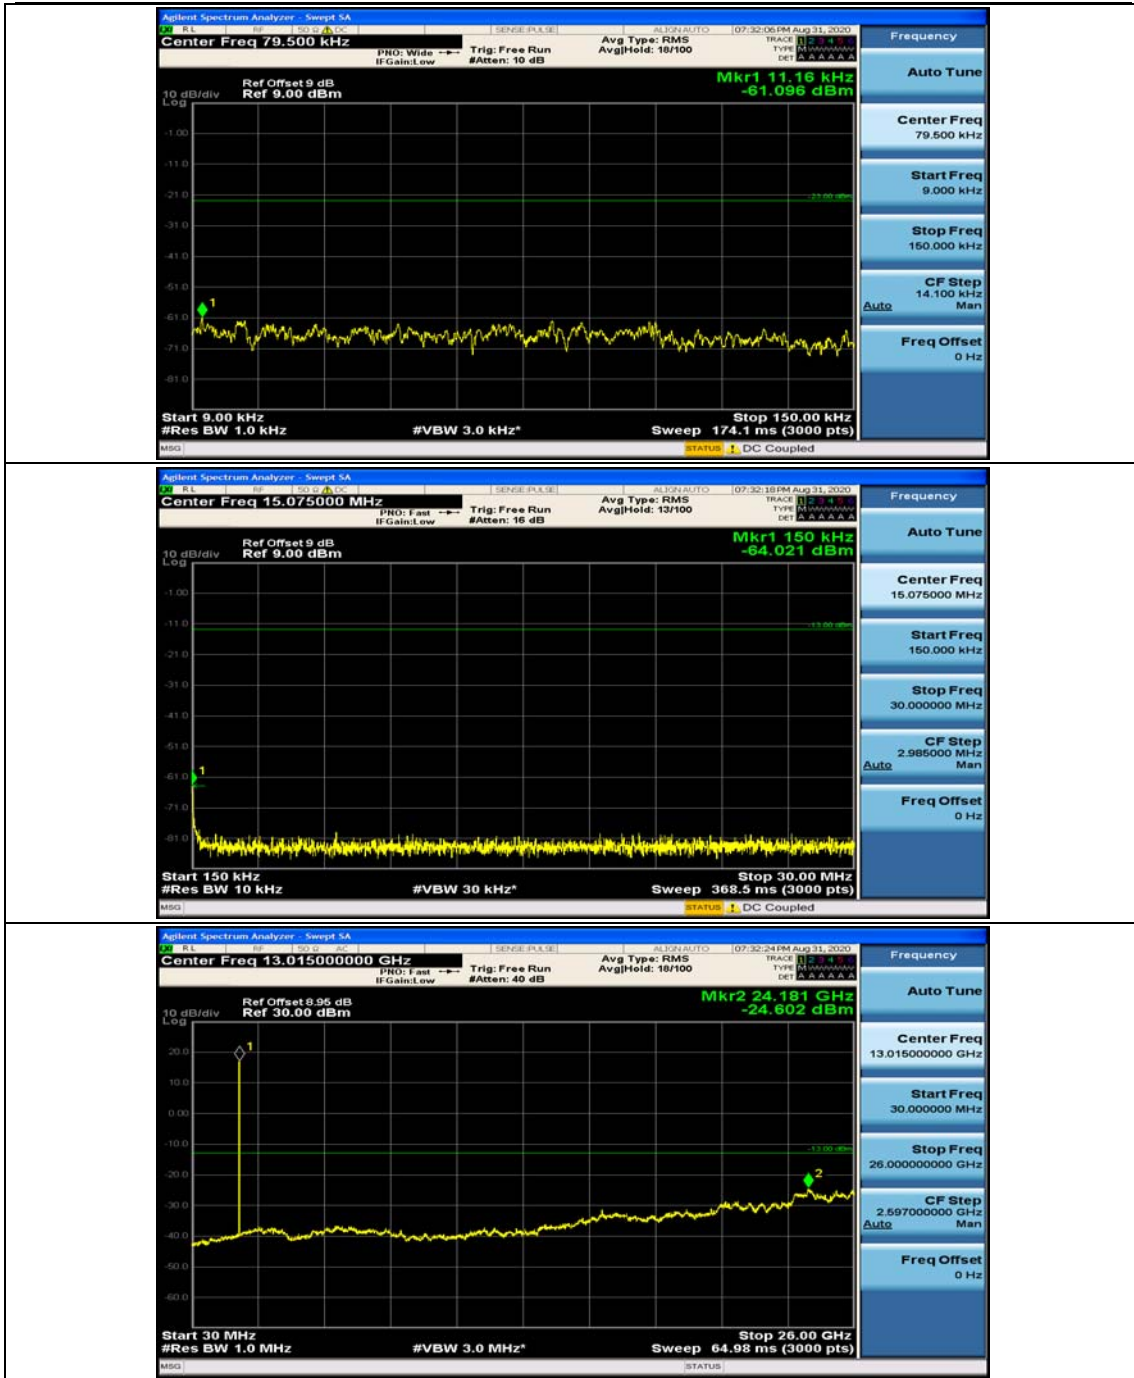

Channel Bandwidth: 5 MHz

(Channel Bandwidth: 5 MHz)_HCH_QPSK_1RB#0

(Channel Bandwidth: 5 MHz)_HCH_QPSK_1RB#12

(Channel Bandwidth: 5 MHz)_LCH_16QAM_1RB#0

(Channel Bandwidth: 5 MHz)_LCH_16QAM_1RB#12

Channel Bandwidth: 10 MHz

Channel Bandwidth: 15 MHz

(Channel Bandwidth:15 MHz)_MCH_QPSK_1RB#0

(Channel Bandwidth:15 MHz)_MCH_QPSK_1RB#37