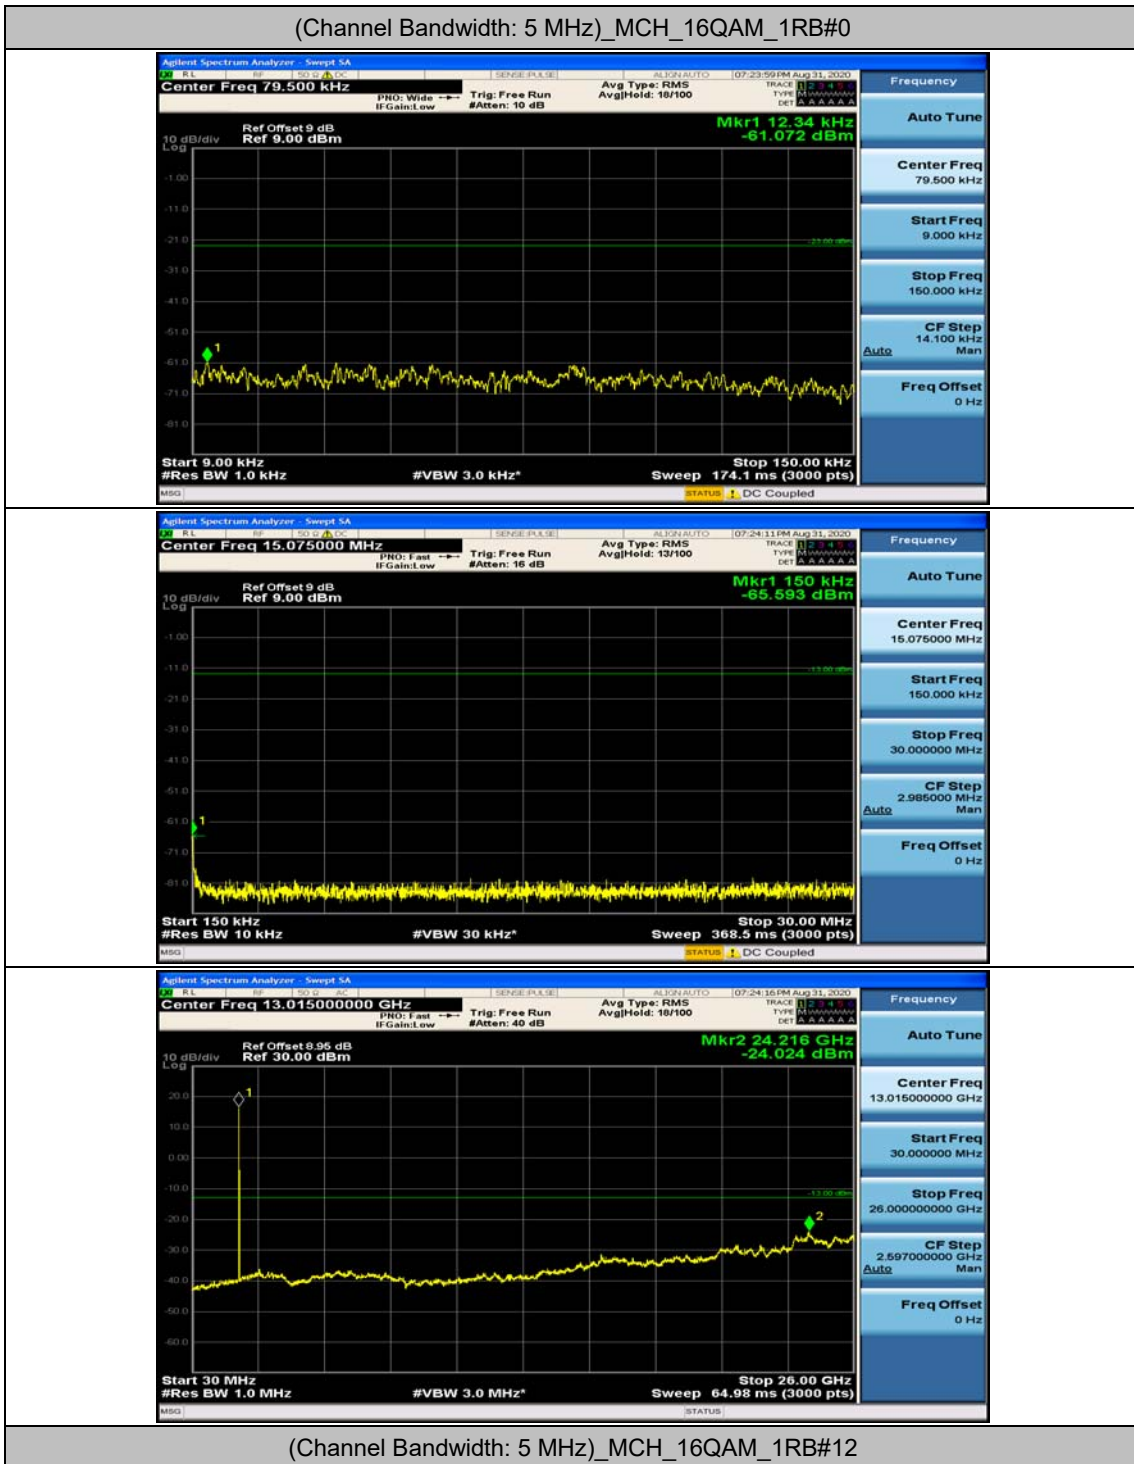

Channel Bandwidth: 5 MHz

(Channel Bandwidth: 5 MHz)_HCH_QPSK_1RB#0

(Channel Bandwidth: 5 MHz)_HCH_QPSK_1RB#12

(Channel Bandwidth: 5 MHz)_LCH_16QAM_1RB#0

(Channel Bandwidth: 5 MHz)_LCH_16QAM_1RB#12

Channel Bandwidth: 10 MHz

Channel Bandwidth: 15 MHz

(Channel Bandwidth:15 MHz)_MCH_QPSK_1RB#0

(Channel Bandwidth:15 MHz)_MCH_QPSK_1RB#37