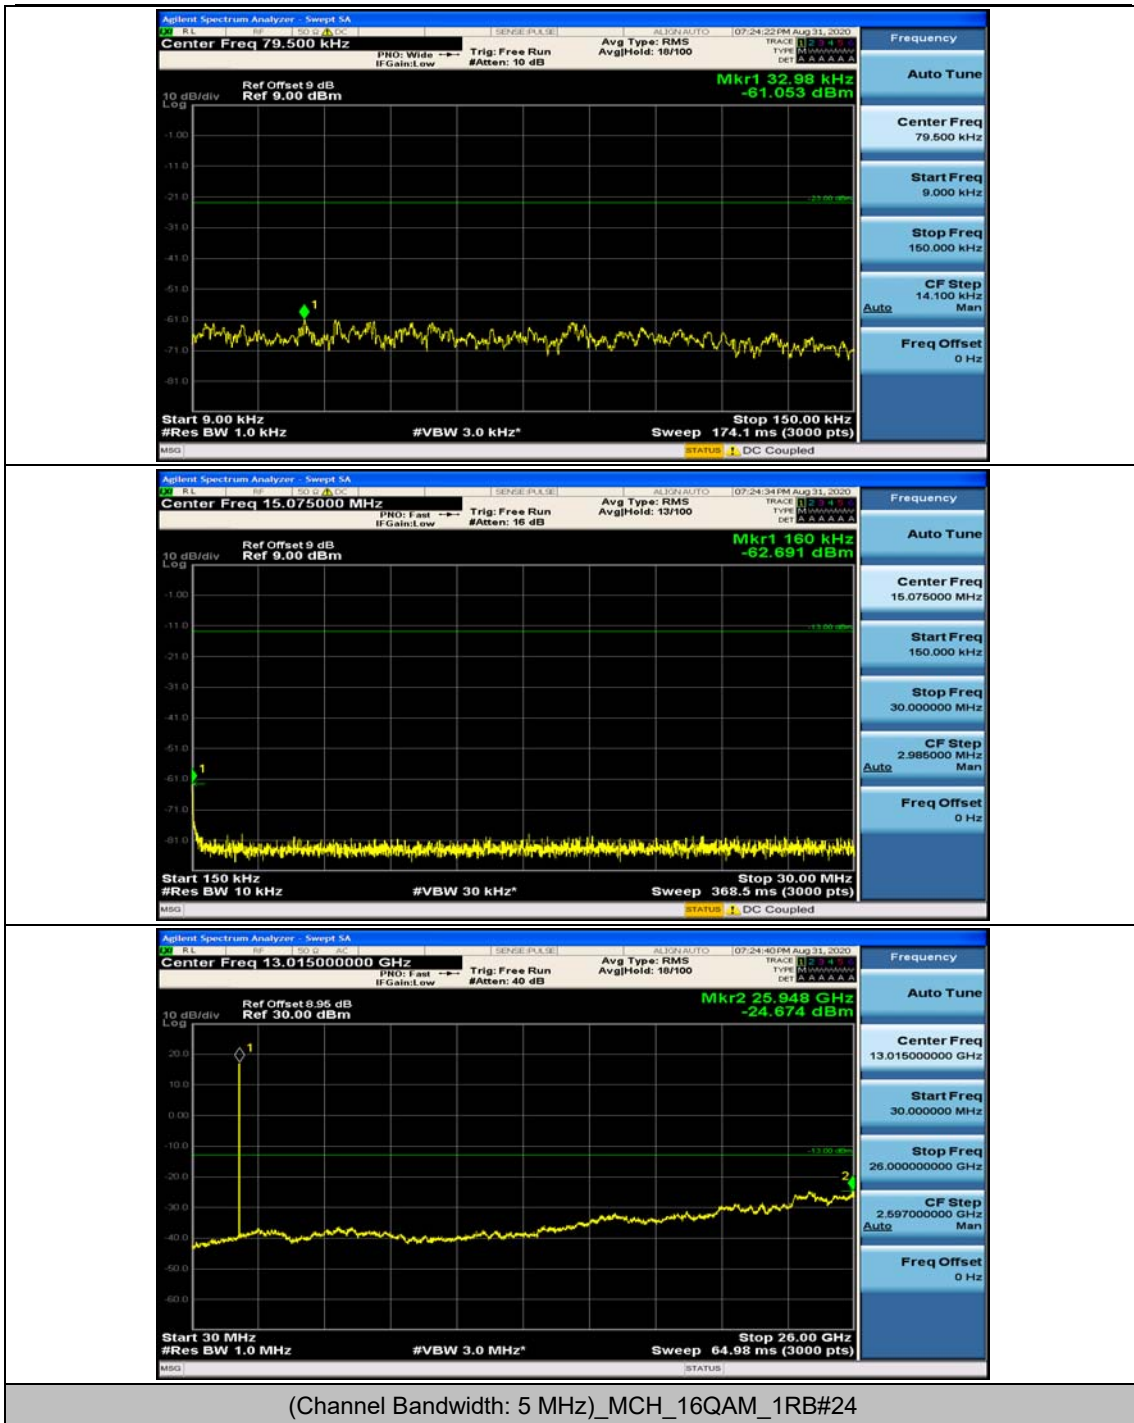

Channel Bandwidth: 5 MHz

(Channel Bandwidth: 5 MHz)_HCH_QPSK_1RB#0

(Channel Bandwidth: 5 MHz)_HCH_QPSK_1RB#12

(Channel Bandwidth: 5 MHz)_LCH_16QAM_1RB#0

(Channel Bandwidth: 5 MHz)_LCH_16QAM_1RB#12

Channel Bandwidth: 10 MHz

Channel Bandwidth: 15 MHz

(Channel Bandwidth:15 MHz)_MCH_QPSK_1RB#0

(Channel Bandwidth:15 MHz)_MCH_QPSK_1RB#37