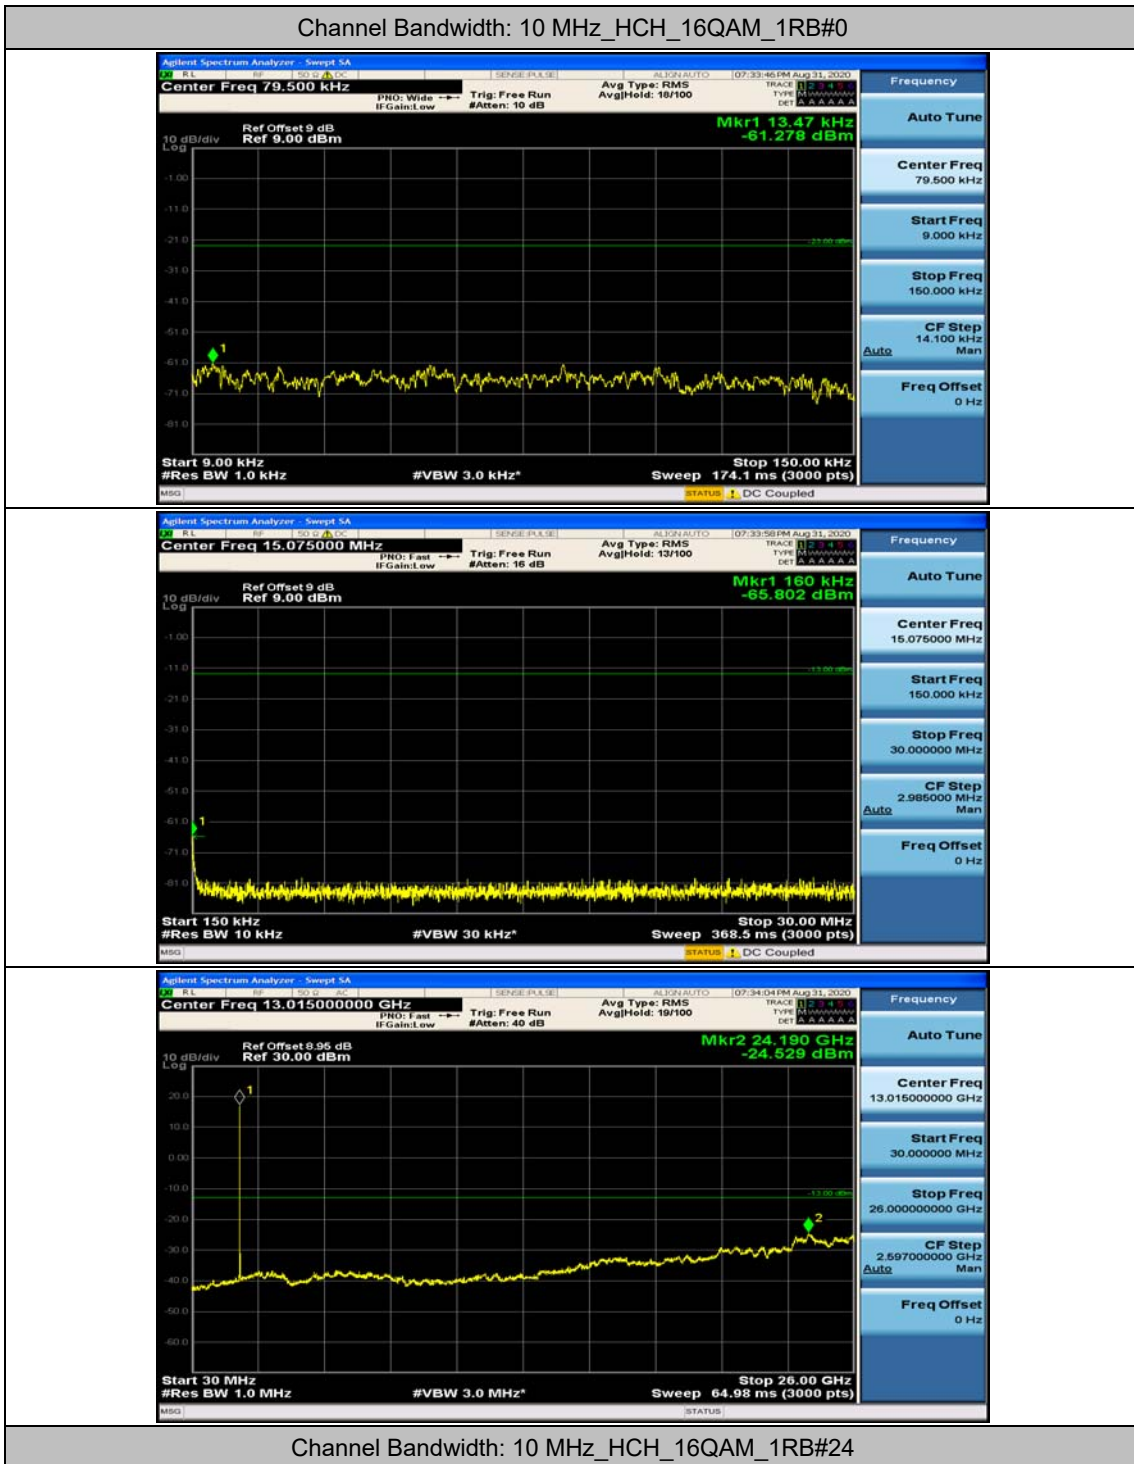

Channel Bandwidth: 5 MHz

(Channel Bandwidth: 5 MHz)_HCH_QPSK_1RB#0

(Channel Bandwidth: 5 MHz)_HCH_QPSK_1RB#12

(Channel Bandwidth: 5 MHz)_LCH_16QAM_1RB#0

(Channel Bandwidth: 5 MHz)_LCH_16QAM_1RB#12

Channel Bandwidth: 10 MHz

Channel Bandwidth: 15 MHz

(Channel Bandwidth:15 MHz)_MCH_QPSK_1RB#0

(Channel Bandwidth:15 MHz)_MCH_QPSK_1RB#37