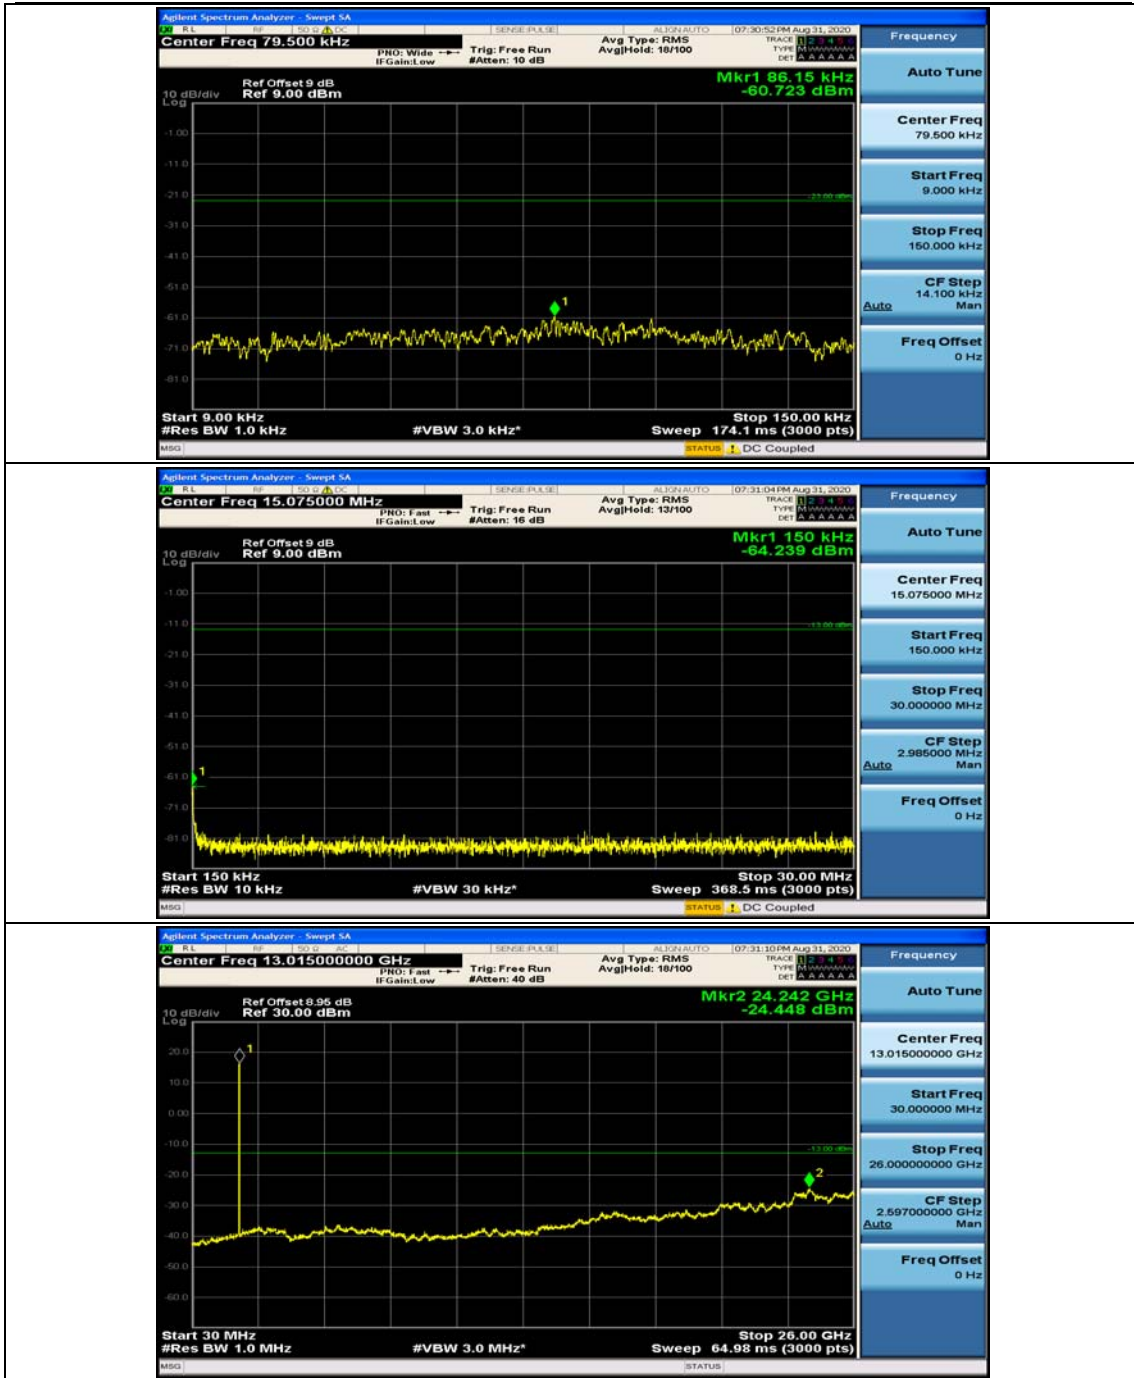

Channel Bandwidth: 5 MHz

(Channel Bandwidth: 5 MHz)_HCH_QPSK_1RB#0

(Channel Bandwidth: 5 MHz)_HCH_QPSK_1RB#12

(Channel Bandwidth: 5 MHz)_LCH_16QAM_1RB#0

(Channel Bandwidth: 5 MHz)_LCH_16QAM_1RB#12

Channel Bandwidth: 10 MHz

Channel Bandwidth: 15 MHz

(Channel Bandwidth:15 MHz)_MCH_QPSK_1RB#0

(Channel Bandwidth:15 MHz)_MCH_QPSK_1RB#37