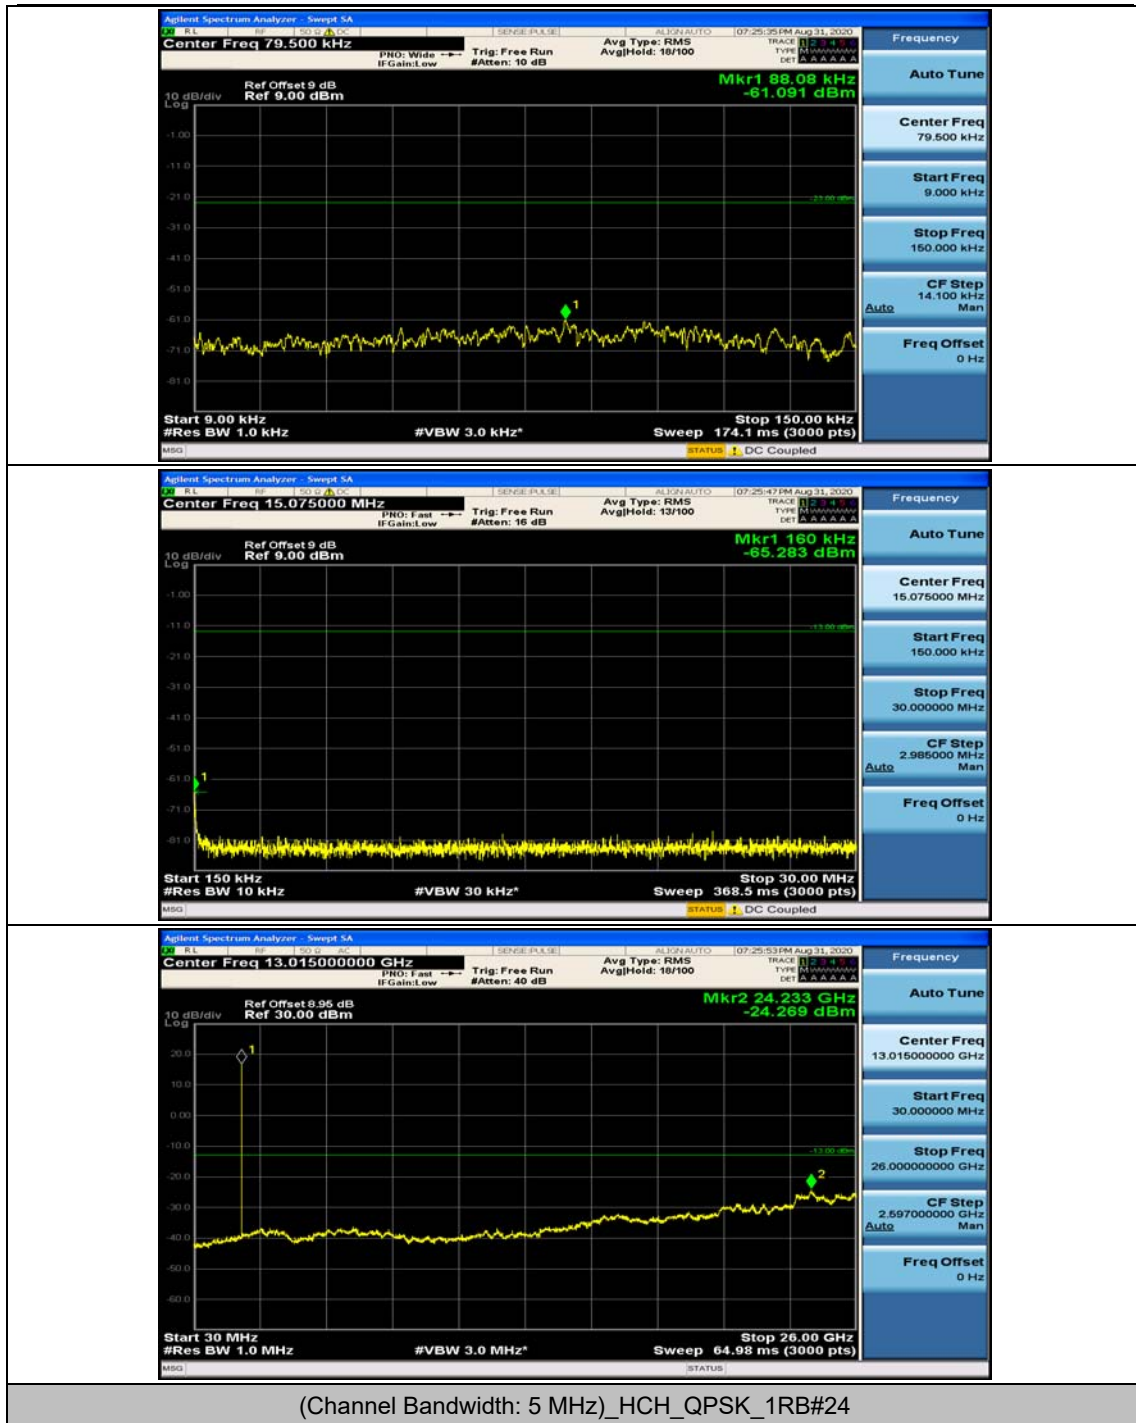

Channel Bandwidth: 5 MHz

(Channel Bandwidth: 5 MHz)_HCH_QPSK_1RB#0

(Channel Bandwidth: 5 MHz)_HCH_QPSK_1RB#12

(Channel Bandwidth: 5 MHz)_LCH_16QAM_1RB#0

(Channel Bandwidth: 5 MHz)_LCH_16QAM_1RB#12

Channel Bandwidth: 10 MHz

Channel Bandwidth: 15 MHz

(Channel Bandwidth:15 MHz)_MCH_QPSK_1RB#0

(Channel Bandwidth:15 MHz)_MCH_QPSK_1RB#37