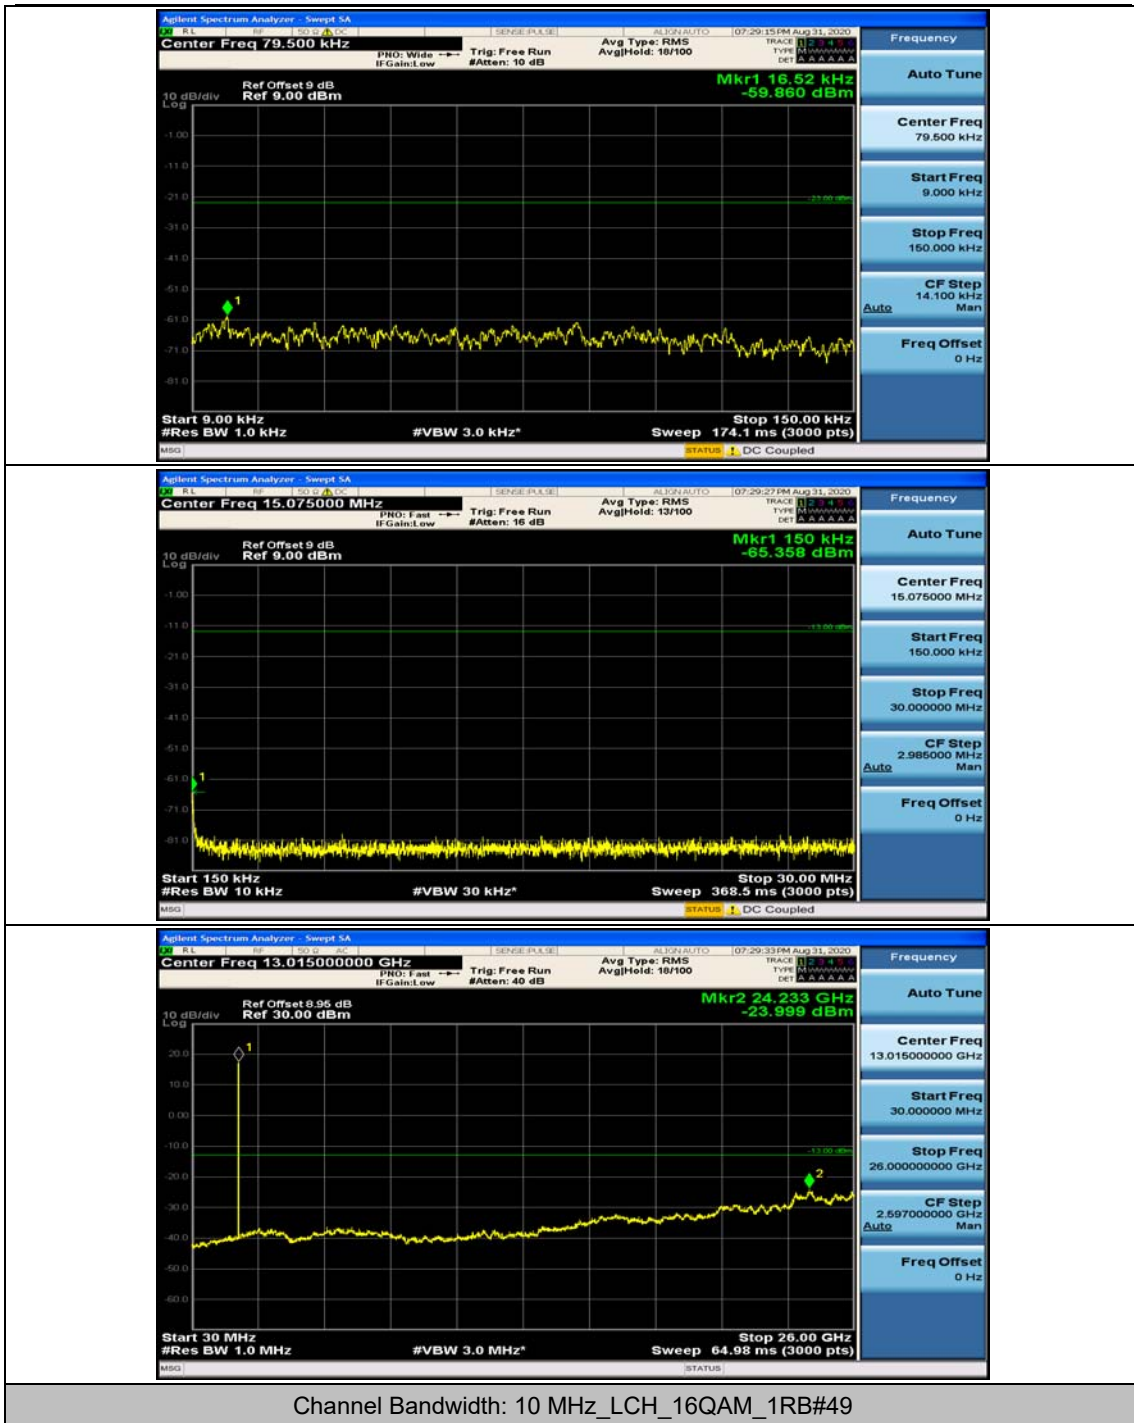

Channel Bandwidth: 5 MHz

(Channel Bandwidth: 5 MHz)_HCH_QPSK_1RB#0

(Channel Bandwidth: 5 MHz)_HCH_QPSK_1RB#12

(Channel Bandwidth: 5 MHz)_LCH_16QAM_1RB#0

(Channel Bandwidth: 5 MHz)_LCH_16QAM_1RB#12

Channel Bandwidth: 10 MHz

Channel Bandwidth: 15 MHz

(Channel Bandwidth:15 MHz)_MCH_QPSK_1RB#0

(Channel Bandwidth:15 MHz)_MCH_QPSK_1RB#37