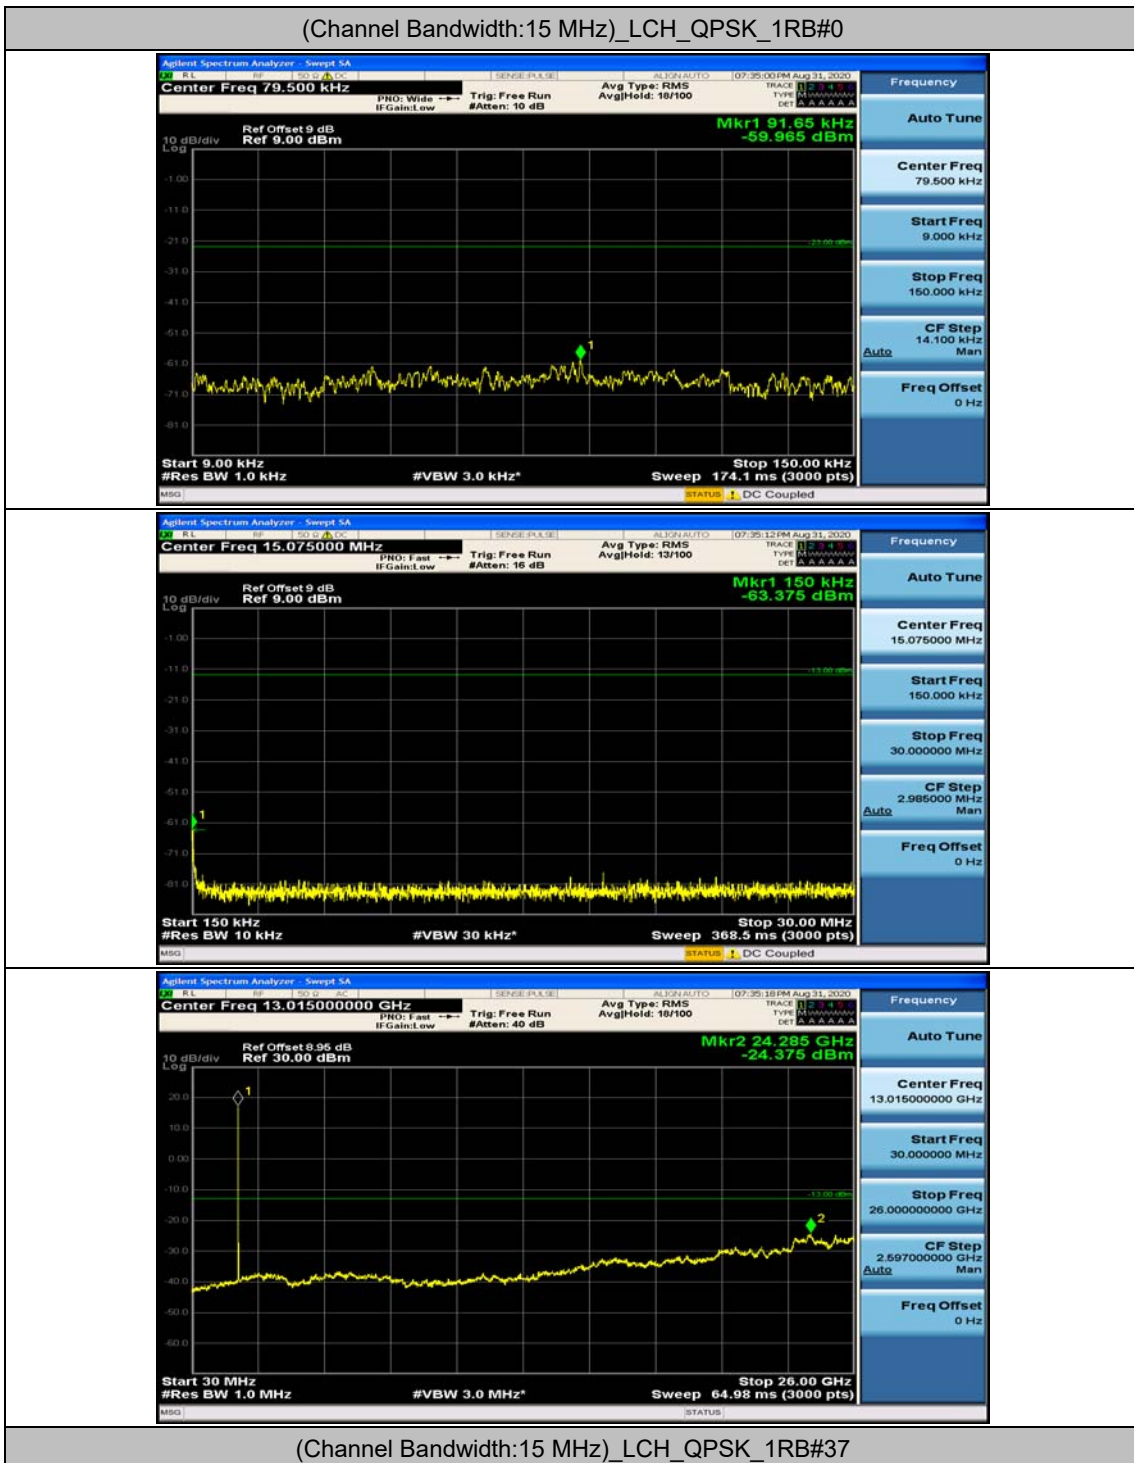

Channel Bandwidth: 5 MHz

(Channel Bandwidth: 5 MHz)_HCH_QPSK_1RB#0

(Channel Bandwidth: 5 MHz)_HCH_QPSK_1RB#12

(Channel Bandwidth: 5 MHz)_LCH_16QAM_1RB#0

(Channel Bandwidth: 5 MHz)_LCH_16QAM_1RB#12

Channel Bandwidth: 10 MHz

Channel Bandwidth: 15 MHz

(Channel Bandwidth:15 MHz)_MCH_QPSK_1RB#0

(Channel Bandwidth:15 MHz)_MCH_QPSK_1RB#37