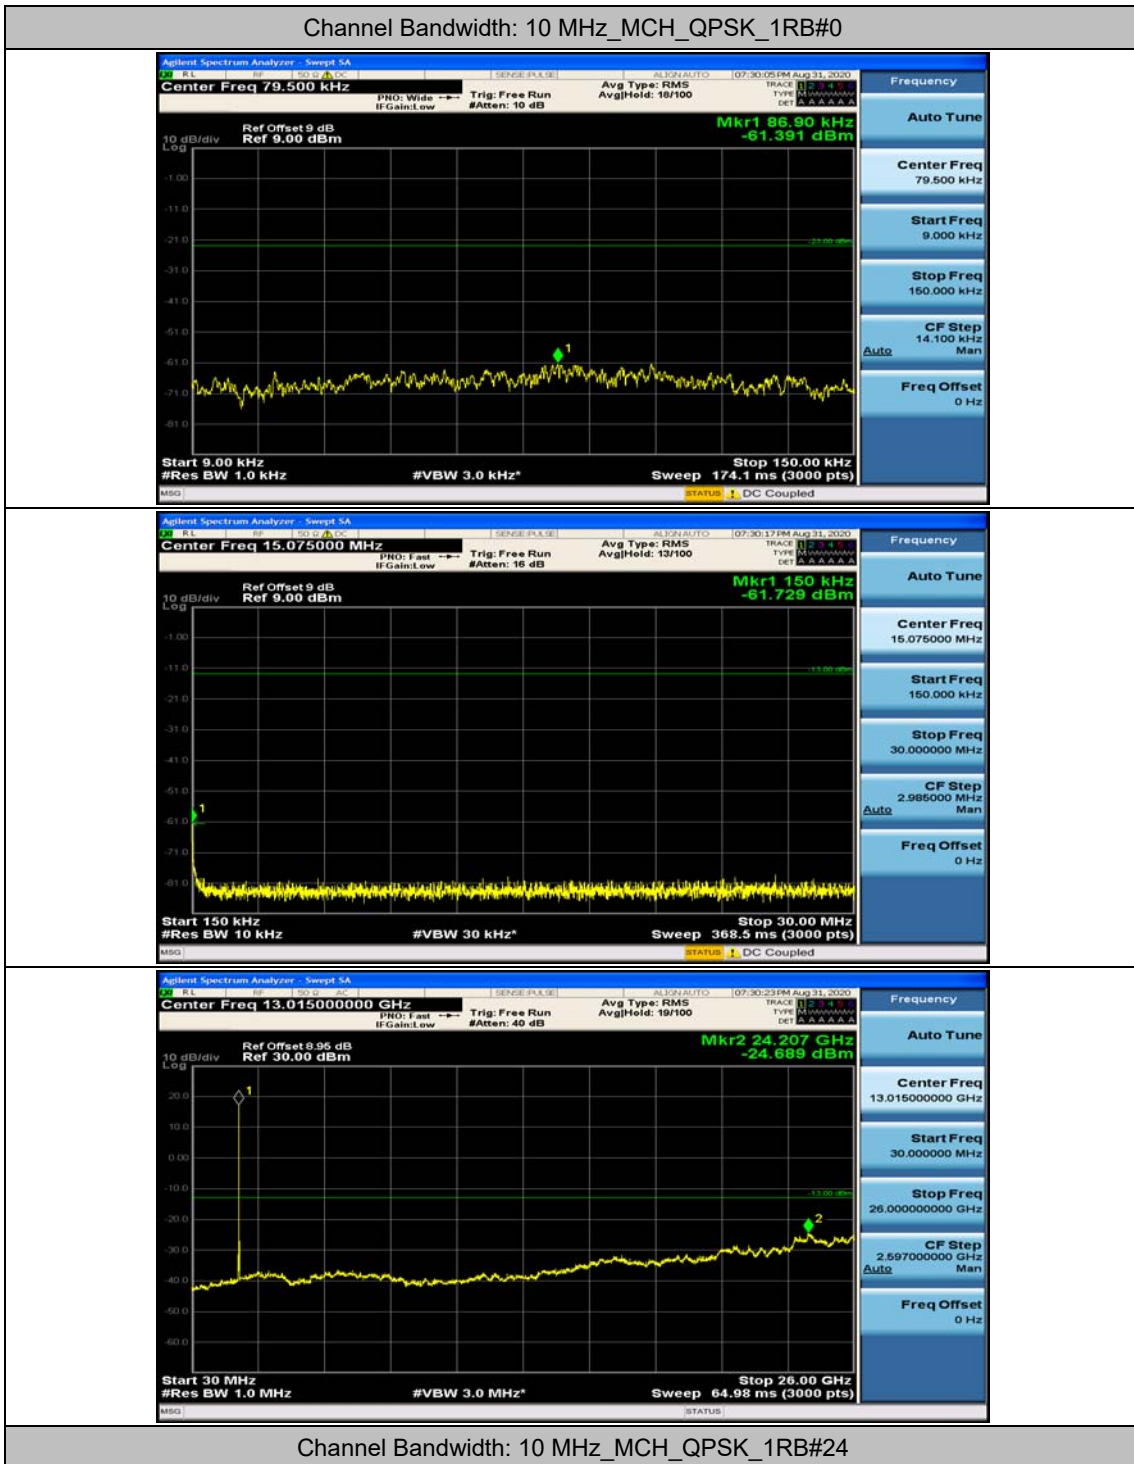

Channel Bandwidth: 5 MHz

(Channel Bandwidth: 5 MHz)_HCH_QPSK_1RB#0

(Channel Bandwidth: 5 MHz)_HCH_QPSK_1RB#12

(Channel Bandwidth: 5 MHz)_LCH_16QAM_1RB#0

(Channel Bandwidth: 5 MHz)_LCH_16QAM_1RB#12

Channel Bandwidth: 10 MHz

Channel Bandwidth: 15 MHz

(Channel Bandwidth:15 MHz)_MCH_QPSK_1RB#0

(Channel Bandwidth:15 MHz)_MCH_QPSK_1RB#37