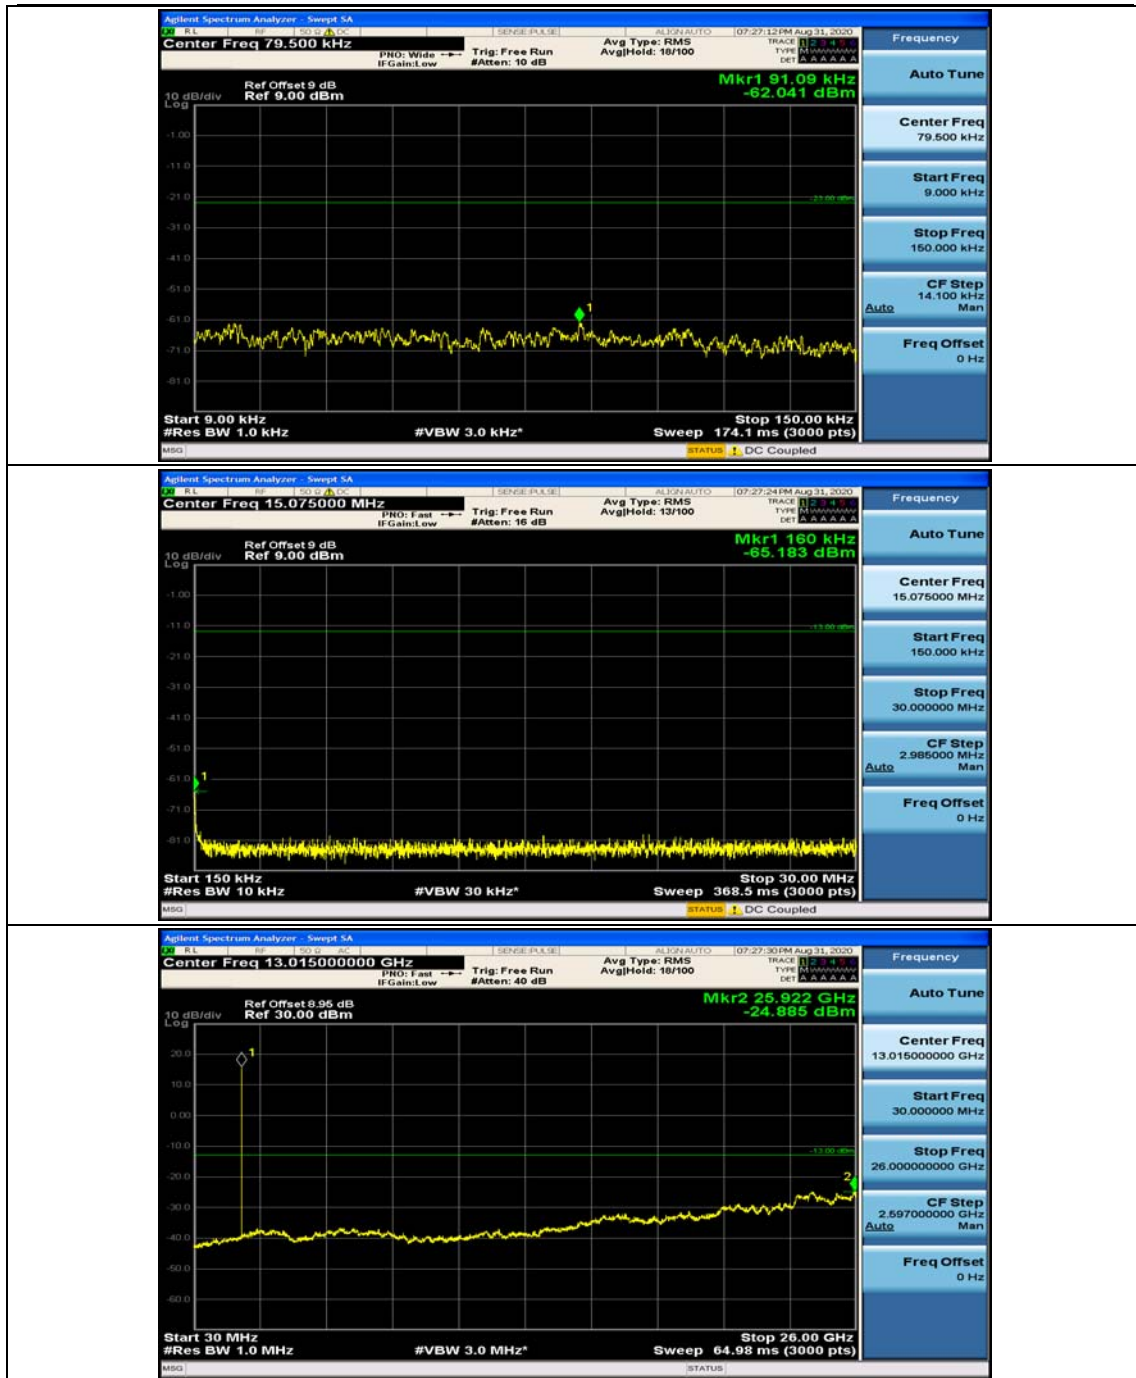

Channel Bandwidth: 5 MHz

(Channel Bandwidth: 5 MHz)_HCH_QPSK_1RB#0

(Channel Bandwidth: 5 MHz)_HCH_QPSK_1RB#12

(Channel Bandwidth: 5 MHz)_LCH_16QAM_1RB#0

(Channel Bandwidth: 5 MHz)_LCH_16QAM_1RB#12

Channel Bandwidth: 10 MHz

Channel Bandwidth: 15 MHz

(Channel Bandwidth:15 MHz)_MCH_QPSK_1RB#0

(Channel Bandwidth:15 MHz)_MCH_QPSK_1RB#37