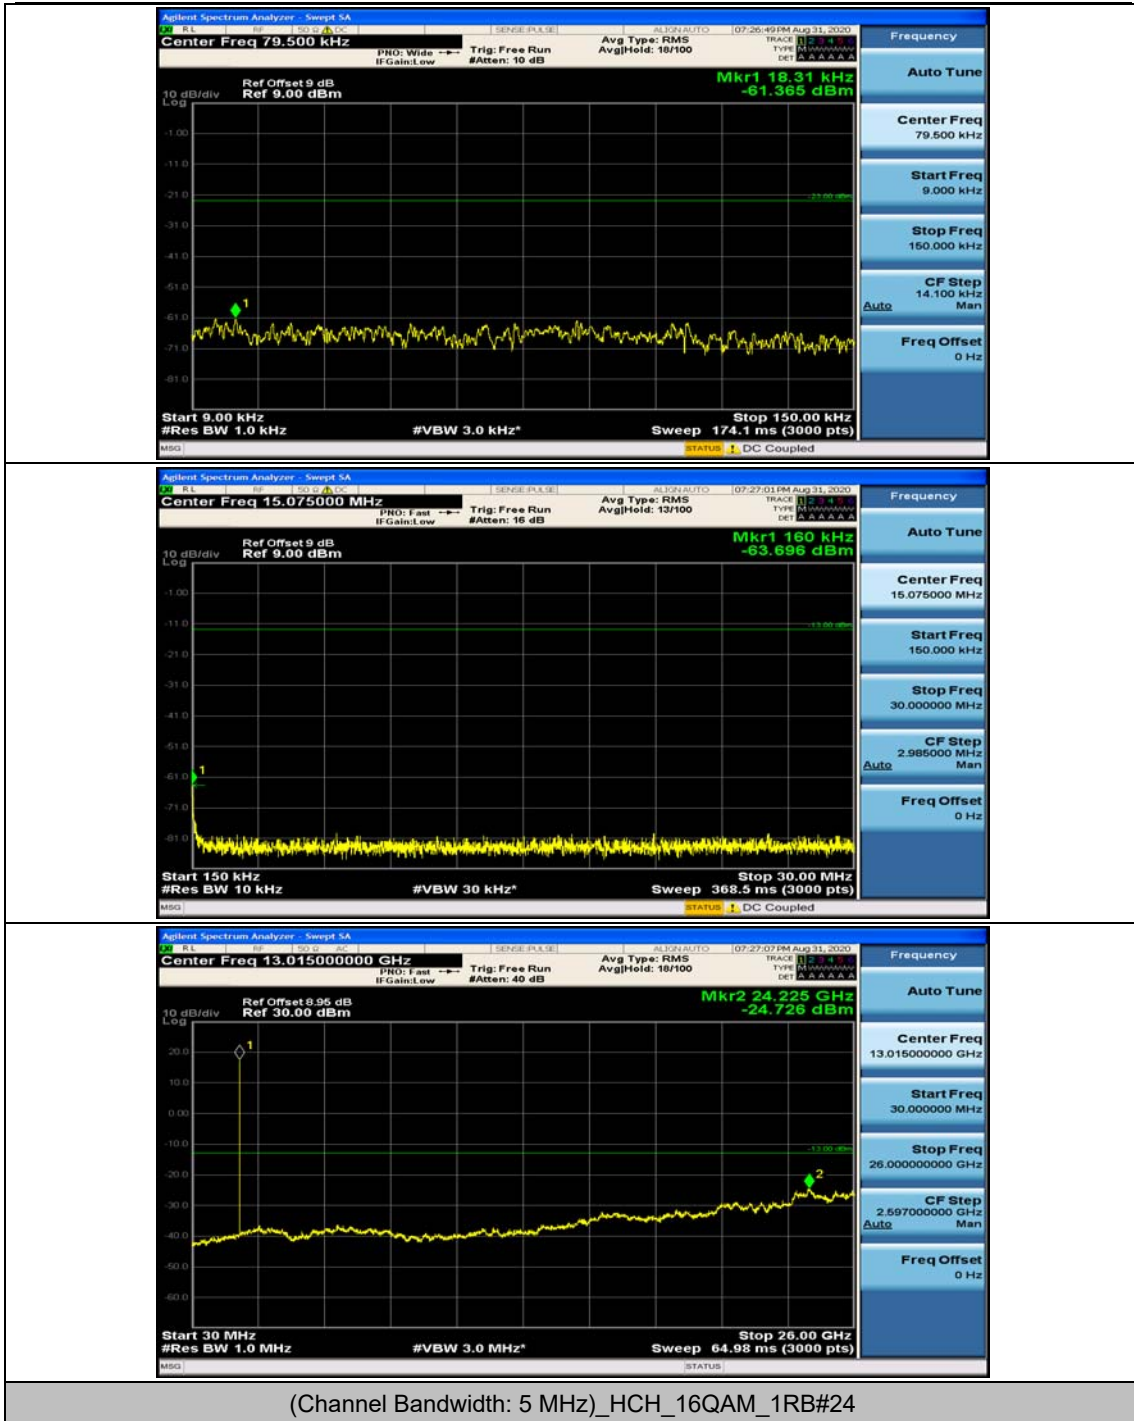

Channel Bandwidth: 5 MHz

(Channel Bandwidth: 5 MHz)_HCH_QPSK_1RB#0

(Channel Bandwidth: 5 MHz)_HCH_QPSK_1RB#12

(Channel Bandwidth: 5 MHz)_LCH_16QAM_1RB#0

(Channel Bandwidth: 5 MHz)_LCH_16QAM_1RB#12

Channel Bandwidth: 10 MHz

Channel Bandwidth: 15 MHz

(Channel Bandwidth:15 MHz)_MCH_QPSK_1RB#0

(Channel Bandwidth:15 MHz)_MCH_QPSK_1RB#37