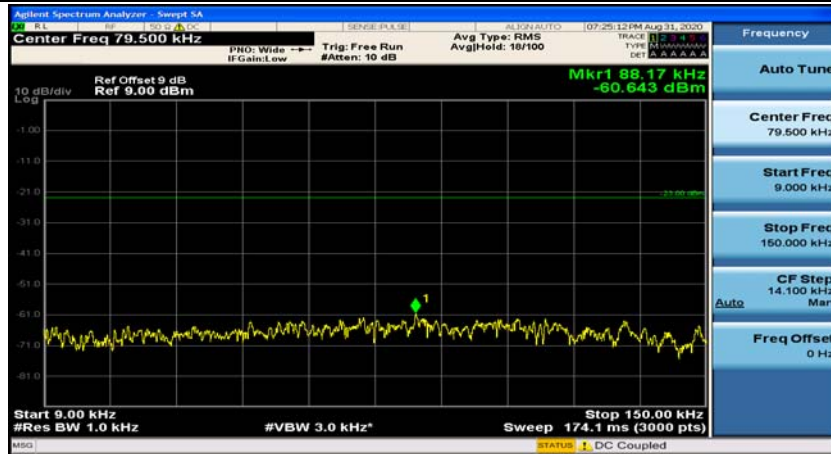

Channel Bandwidth: 5 MHz

(Channel Bandwidth: 5 MHz)_HCH_QPSK_1RB#0

(Channel Bandwidth: 5 MHz)_HCH_QPSK_1RB#12

(Channel Bandwidth: 5 MHz)_LCH_16QAM_1RB#0

(Channel Bandwidth: 5 MHz)_LCH_16QAM_1RB#12

Channel Bandwidth: 10 MHz

Channel Bandwidth: 15 MHz

(Channel Bandwidth:15 MHz)_MCH_QPSK_1RB#0

(Channel Bandwidth:15 MHz)_MCH_QPSK_1RB#37