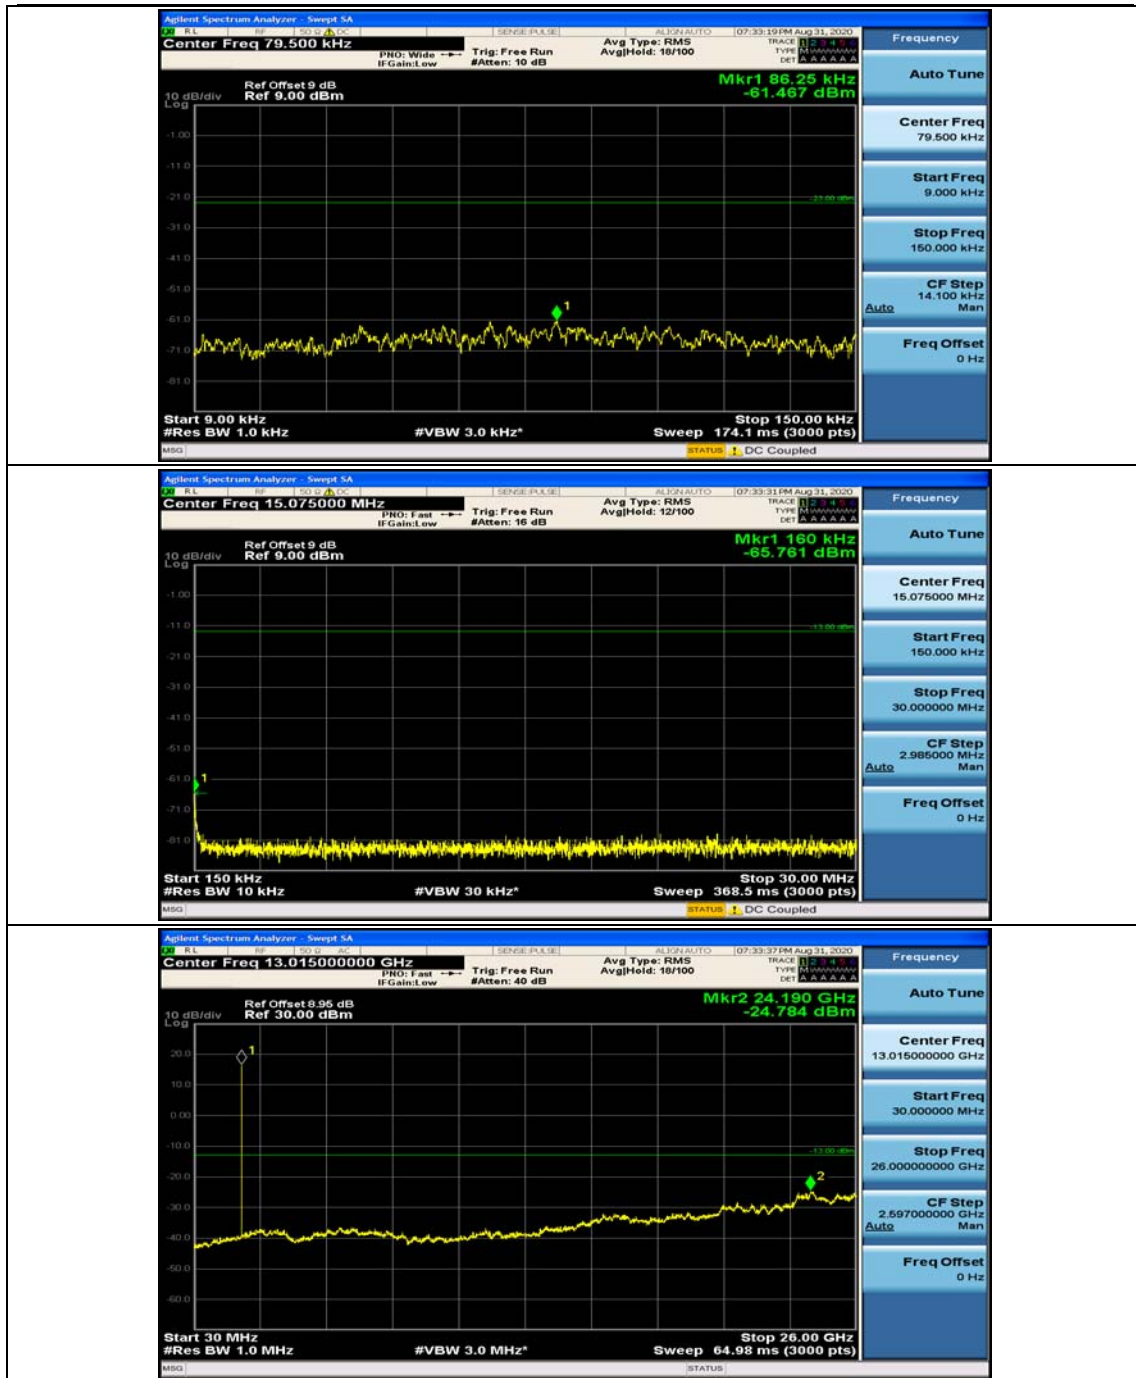

Channel Bandwidth: 5 MHz

(Channel Bandwidth: 5 MHz)_HCH_QPSK_1RB#0

(Channel Bandwidth: 5 MHz)_HCH_QPSK_1RB#12

(Channel Bandwidth: 5 MHz)_LCH_16QAM_1RB#0

(Channel Bandwidth: 5 MHz)_LCH_16QAM_1RB#12

Channel Bandwidth: 10 MHz

Channel Bandwidth: 15 MHz

(Channel Bandwidth:15 MHz)_MCH_QPSK_1RB#0

(Channel Bandwidth:15 MHz)_MCH_QPSK_1RB#37