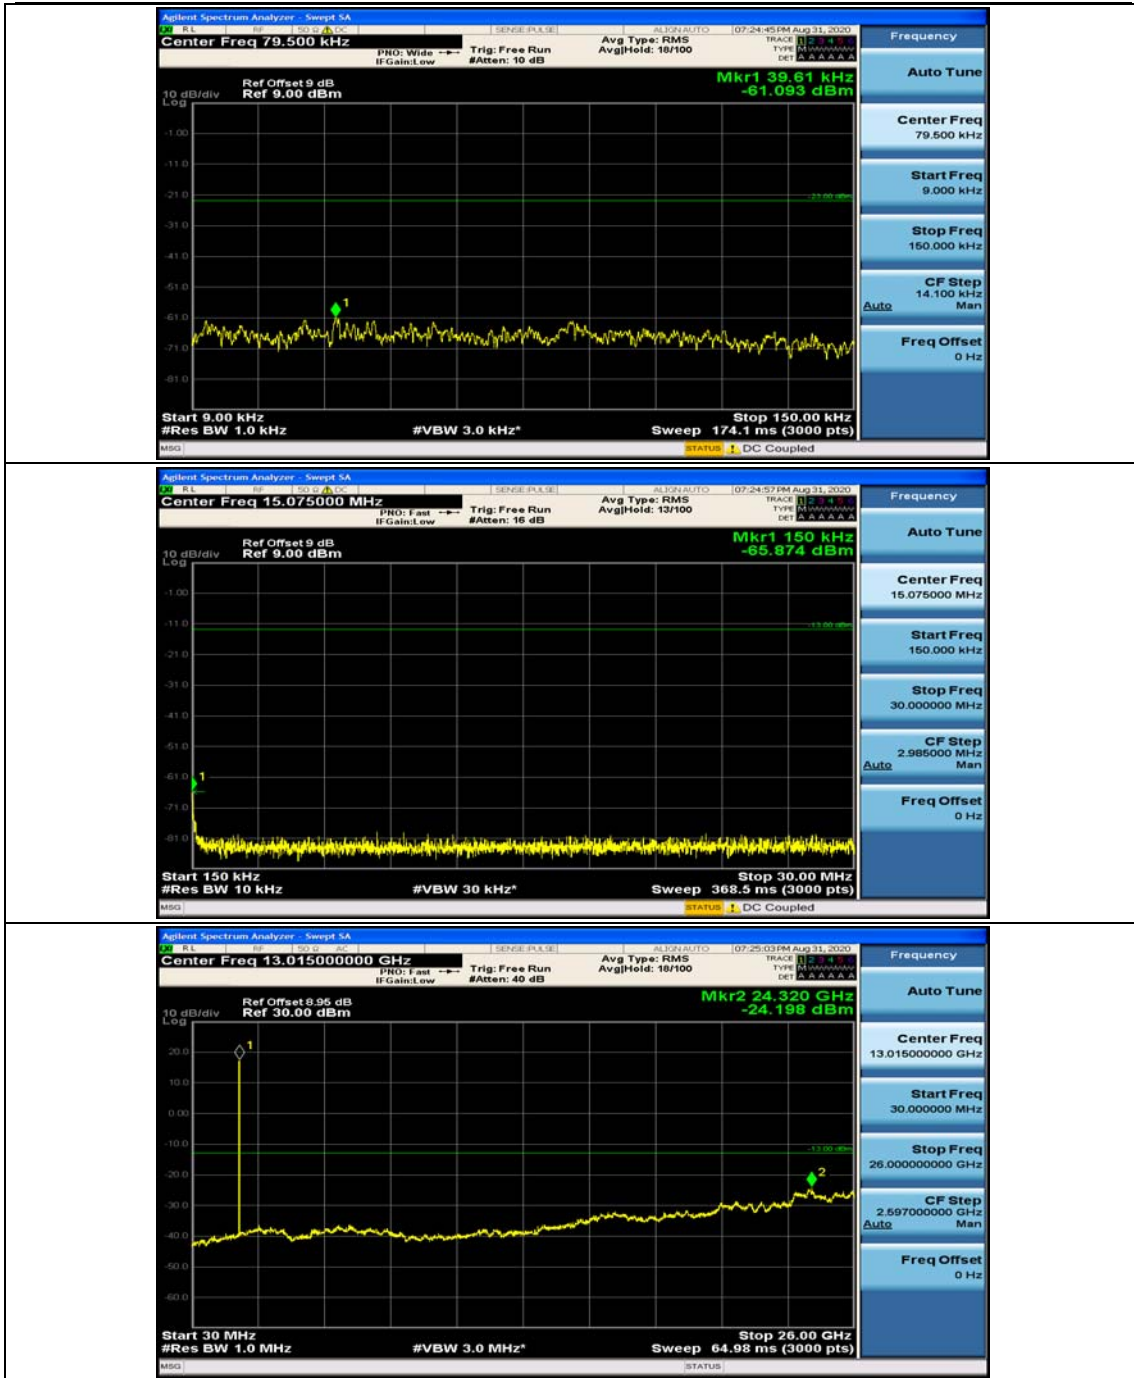

Channel Bandwidth: 5 MHz

(Channel Bandwidth: 5 MHz)_HCH_QPSK_1RB#0

(Channel Bandwidth: 5 MHz)_HCH_QPSK_1RB#12

(Channel Bandwidth: 5 MHz)_LCH_16QAM_1RB#0

(Channel Bandwidth: 5 MHz)_LCH_16QAM_1RB#12

Channel Bandwidth: 10 MHz

Channel Bandwidth: 15 MHz

(Channel Bandwidth:15 MHz)_MCH_QPSK_1RB#0

(Channel Bandwidth:15 MHz)_MCH_QPSK_1RB#37