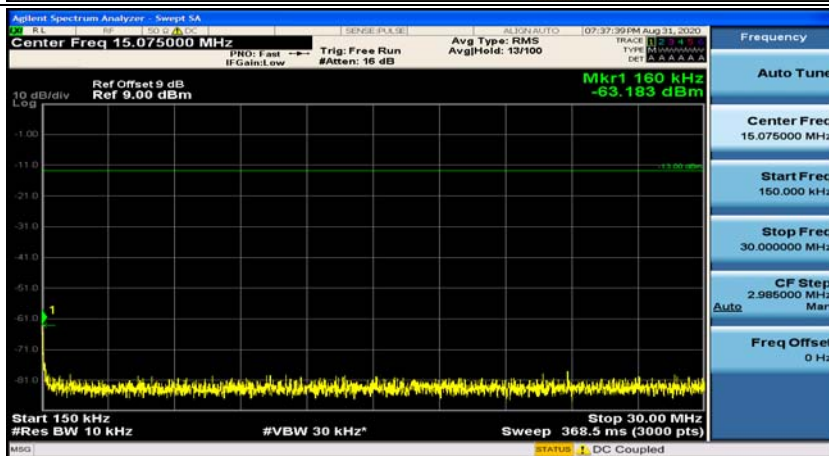

Channel Bandwidth: 5 MHz

(Channel Bandwidth: 5 MHz)_HCH_QPSK_1RB#0

(Channel Bandwidth: 5 MHz)_HCH_QPSK_1RB#12

(Channel Bandwidth: 5 MHz)_LCH_16QAM_1RB#0

(Channel Bandwidth: 5 MHz)_LCH_16QAM_1RB#12

Channel Bandwidth: 10 MHz

Channel Bandwidth: 15 MHz

(Channel Bandwidth:15 MHz)_MCH_QPSK_1RB#0

(Channel Bandwidth:15 MHz)_MCH_QPSK_1RB#37