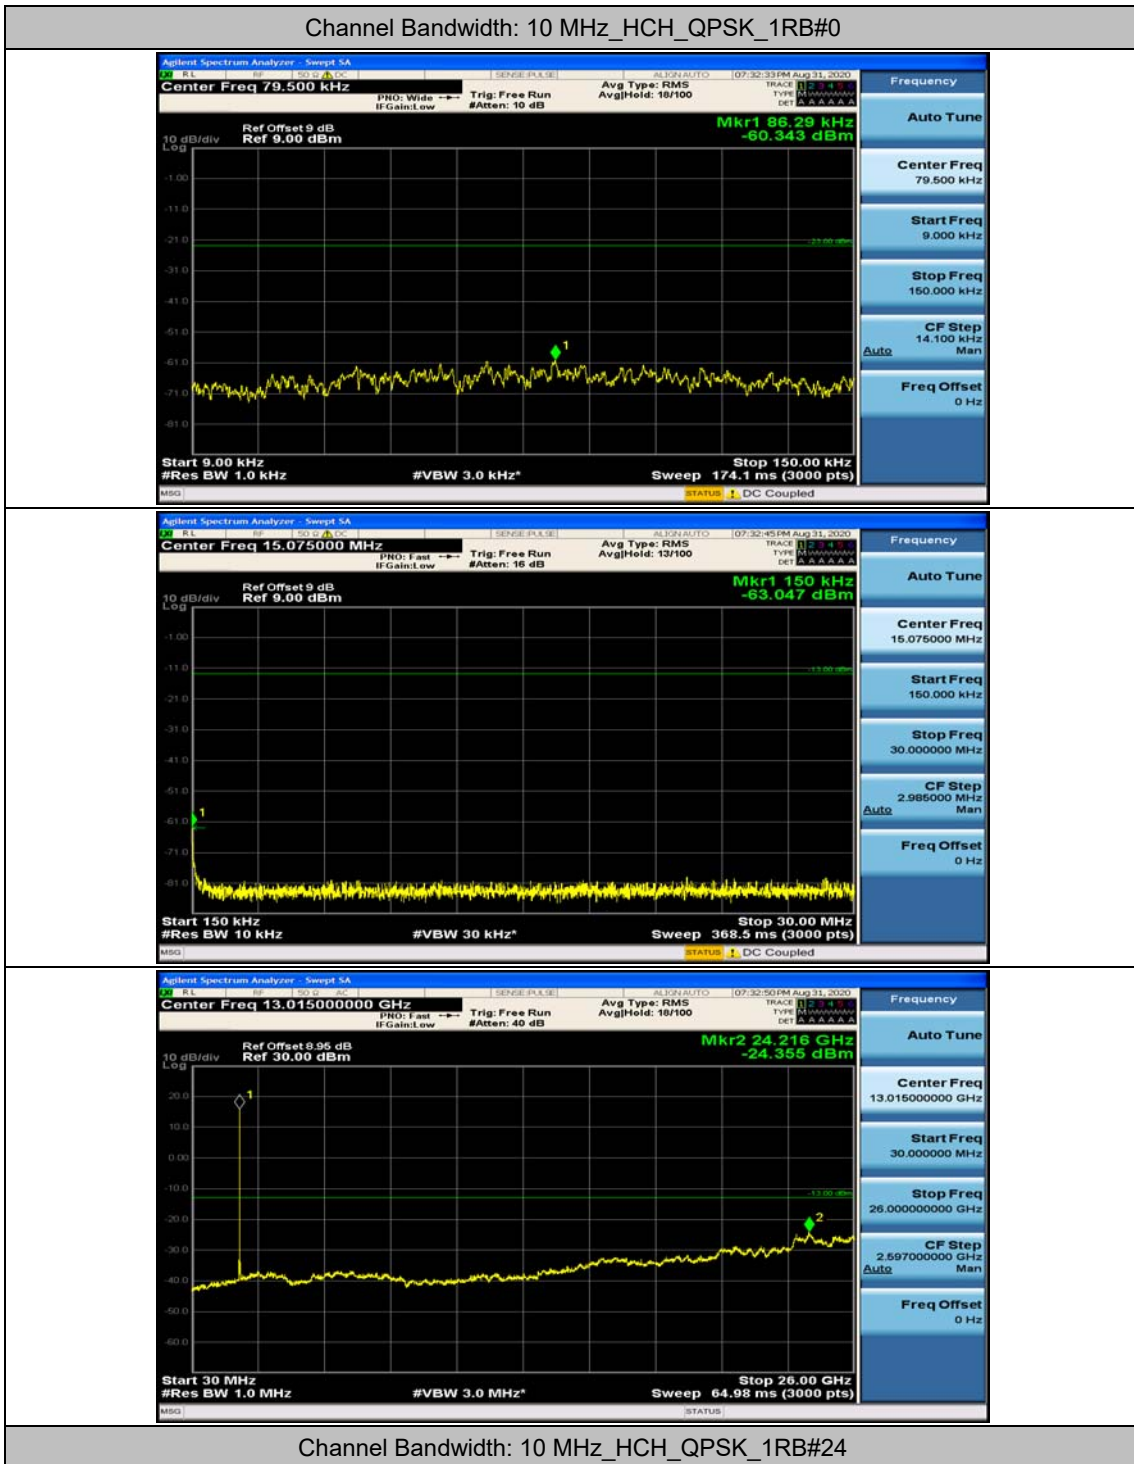

Channel Bandwidth: 5 MHz

(Channel Bandwidth: 5 MHz)_HCH_QPSK_1RB#0

(Channel Bandwidth: 5 MHz)_HCH_QPSK_1RB#12

(Channel Bandwidth: 5 MHz)_LCH_16QAM_1RB#0

(Channel Bandwidth: 5 MHz)_LCH_16QAM_1RB#12

Channel Bandwidth: 10 MHz

Channel Bandwidth: 15 MHz

(Channel Bandwidth:15 MHz)_MCH_QPSK_1RB#0

(Channel Bandwidth:15 MHz)_MCH_QPSK_1RB#37