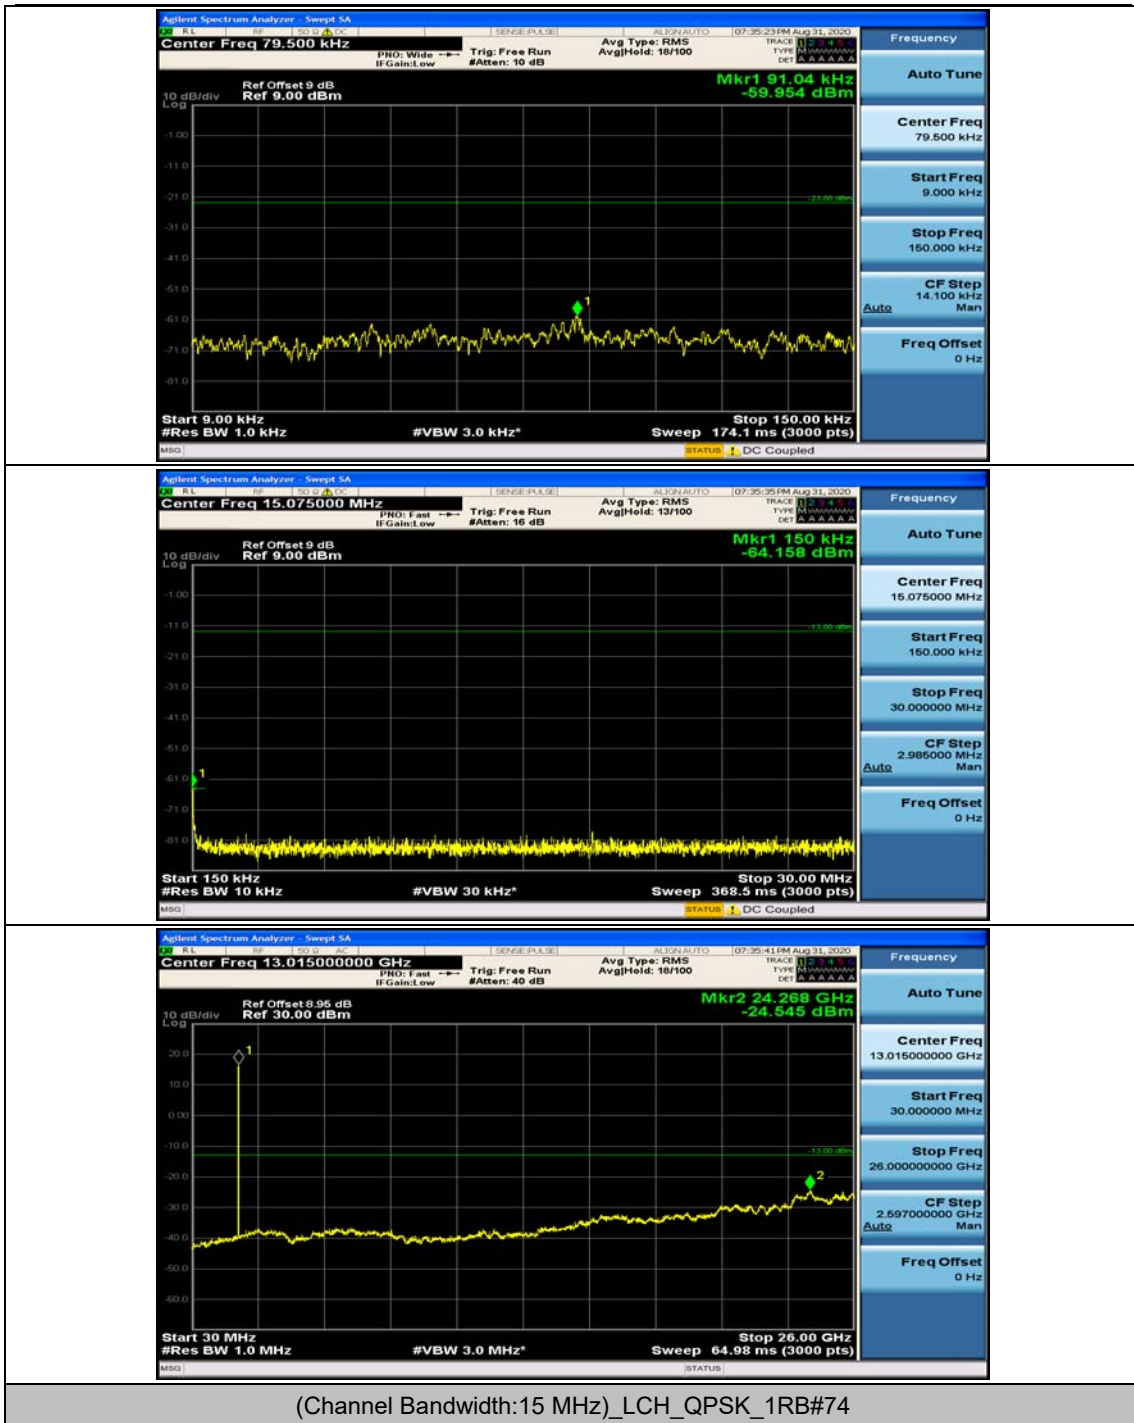

Channel Bandwidth: 5 MHz

(Channel Bandwidth: 5 MHz)_HCH_QPSK_1RB#0

(Channel Bandwidth: 5 MHz)_HCH_QPSK_1RB#12

(Channel Bandwidth: 5 MHz)_LCH_16QAM_1RB#0

(Channel Bandwidth: 5 MHz)_LCH_16QAM_1RB#12

Channel Bandwidth: 10 MHz

Channel Bandwidth: 15 MHz

(Channel Bandwidth:15 MHz)_MCH_QPSK_1RB#0

(Channel Bandwidth:15 MHz)_MCH_QPSK_1RB#37