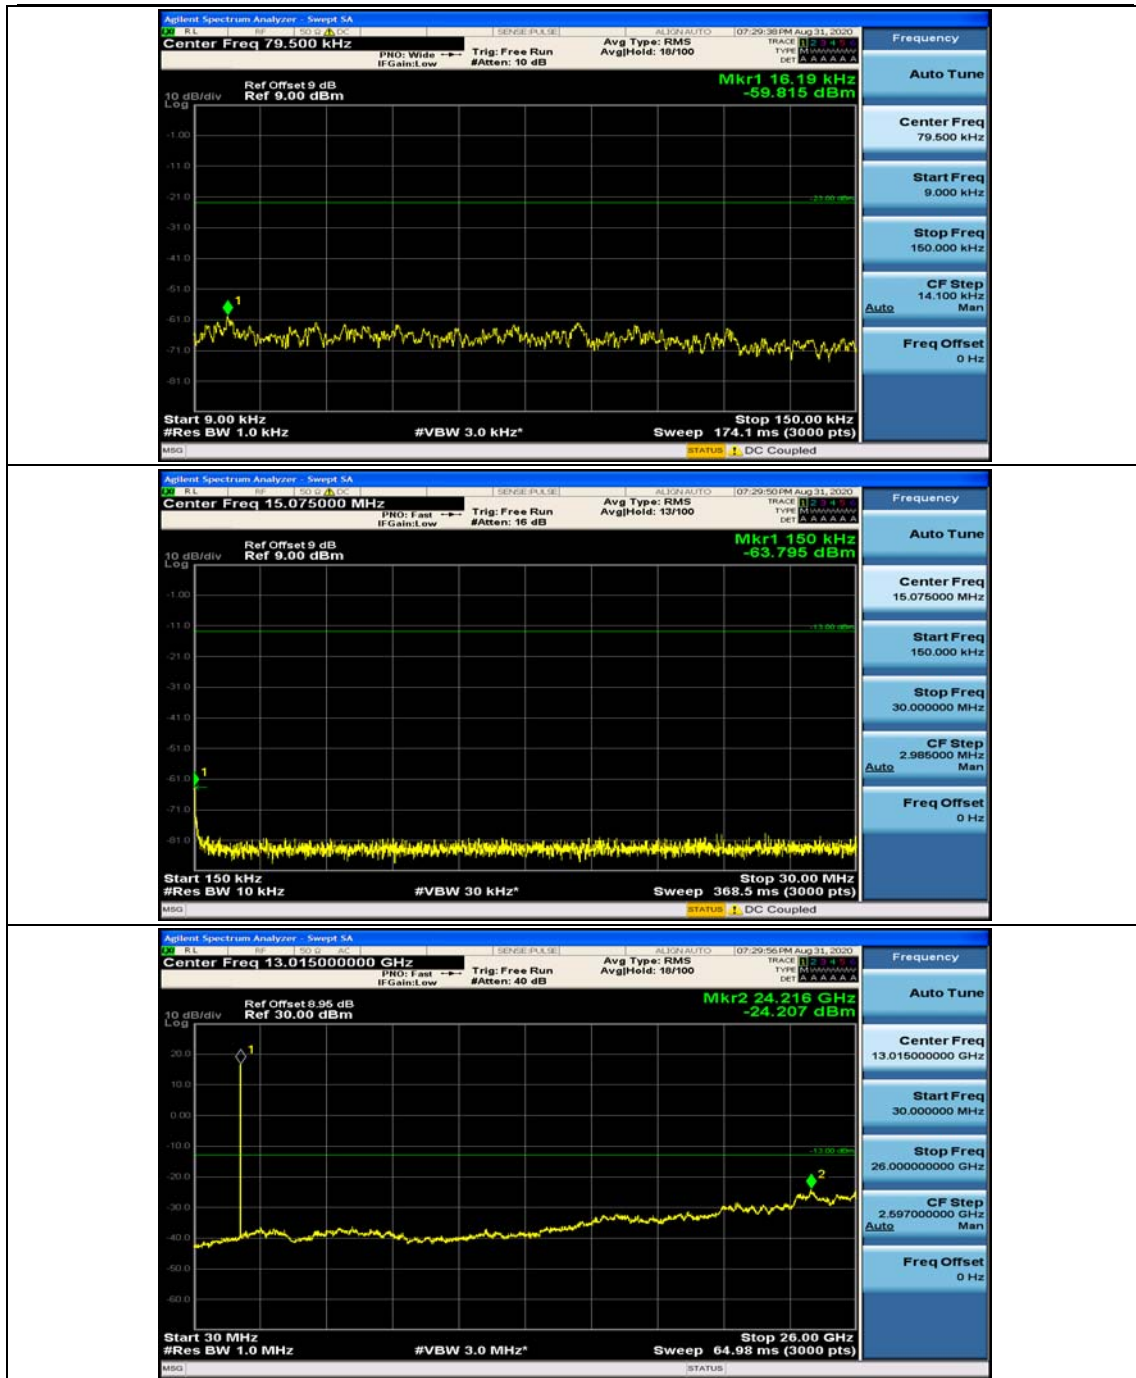

Channel Bandwidth: 5 MHz

(Channel Bandwidth: 5 MHz)_HCH_QPSK_1RB#0

(Channel Bandwidth: 5 MHz)_HCH_QPSK_1RB#12

(Channel Bandwidth: 5 MHz)_LCH_16QAM_1RB#0

(Channel Bandwidth: 5 MHz)_LCH_16QAM_1RB#12

Channel Bandwidth: 10 MHz

Channel Bandwidth: 15 MHz

(Channel Bandwidth:15 MHz)_MCH_QPSK_1RB#0

(Channel Bandwidth:15 MHz)_MCH_QPSK_1RB#37