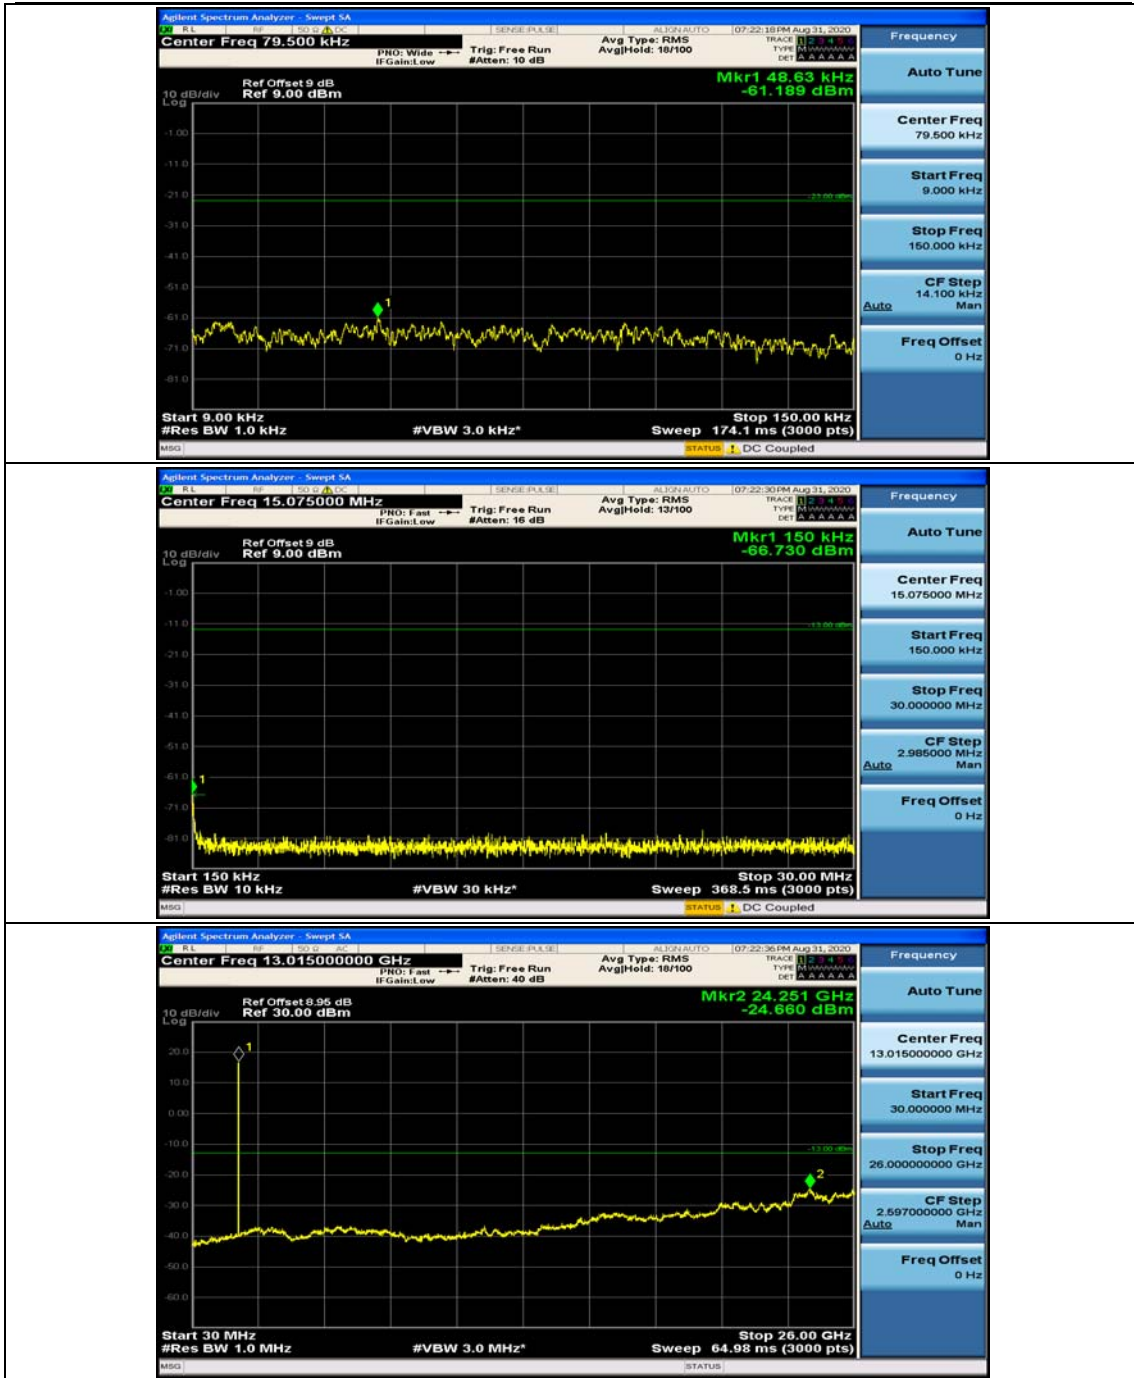

Channel Bandwidth: 5 MHz

(Channel Bandwidth: 5 MHz)_HCH_QPSK_1RB#0

(Channel Bandwidth: 5 MHz)_HCH_QPSK_1RB#12

(Channel Bandwidth: 5 MHz)_LCH_16QAM_1RB#0

(Channel Bandwidth: 5 MHz)_LCH_16QAM_1RB#12

Channel Bandwidth: 10 MHz

Channel Bandwidth: 15 MHz

(Channel Bandwidth:15 MHz)_MCH_QPSK_1RB#0

(Channel Bandwidth:15 MHz)_MCH_QPSK_1RB#37