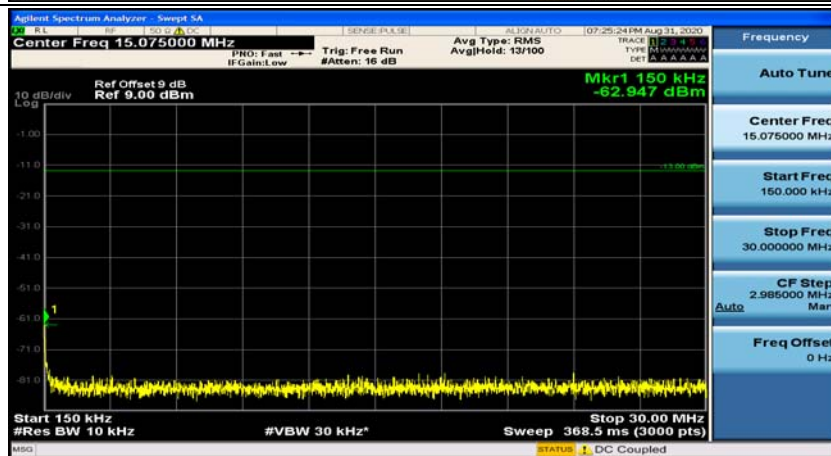

Channel Bandwidth: 5 MHz

(Channel Bandwidth: 5 MHz)_HCH_QPSK_1RB#0

(Channel Bandwidth: 5 MHz)_HCH_QPSK_1RB#12

(Channel Bandwidth: 5 MHz)_LCH_16QAM_1RB#0

(Channel Bandwidth: 5 MHz)_LCH_16QAM_1RB#12

Channel Bandwidth: 10 MHz

Channel Bandwidth: 15 MHz

(Channel Bandwidth:15 MHz)_MCH_QPSK_1RB#0

(Channel Bandwidth:15 MHz)_MCH_QPSK_1RB#37