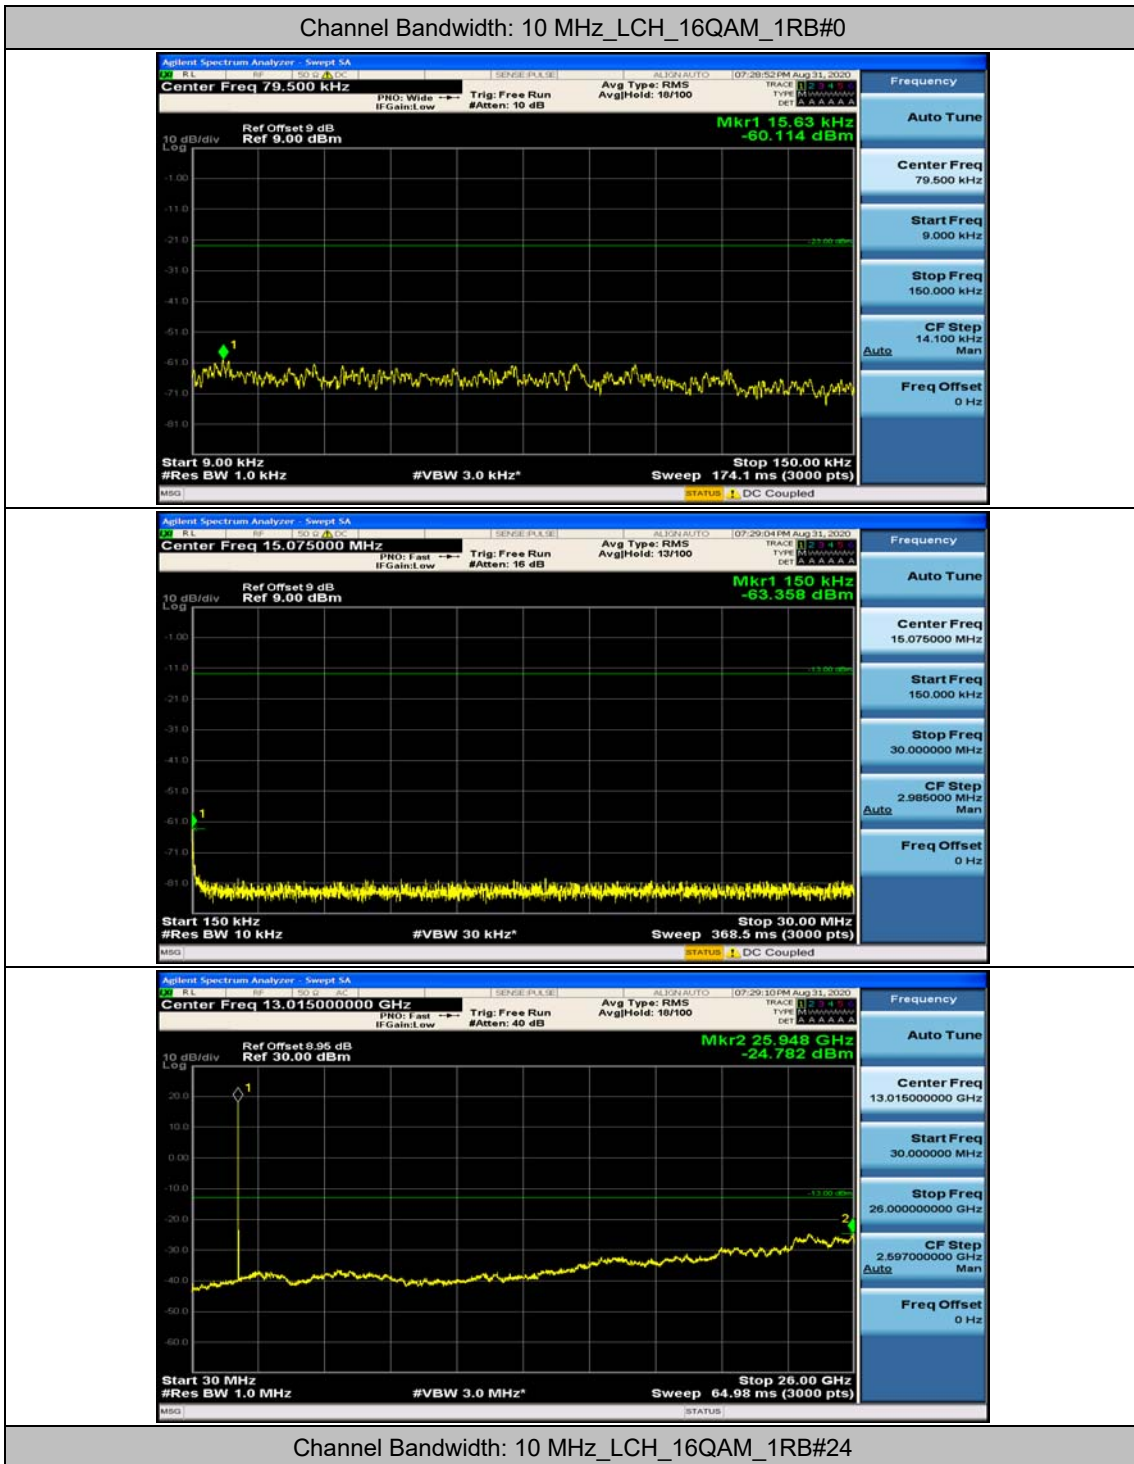

Channel Bandwidth: 5 MHz

(Channel Bandwidth: 5 MHz)_HCH_QPSK_1RB#0

(Channel Bandwidth: 5 MHz)_HCH_QPSK_1RB#12

(Channel Bandwidth: 5 MHz)_LCH_16QAM_1RB#0

(Channel Bandwidth: 5 MHz)_LCH_16QAM_1RB#12

Channel Bandwidth: 10 MHz

Channel Bandwidth: 15 MHz

(Channel Bandwidth:15 MHz)_MCH_QPSK_1RB#0

(Channel Bandwidth:15 MHz)_MCH_QPSK_1RB#37