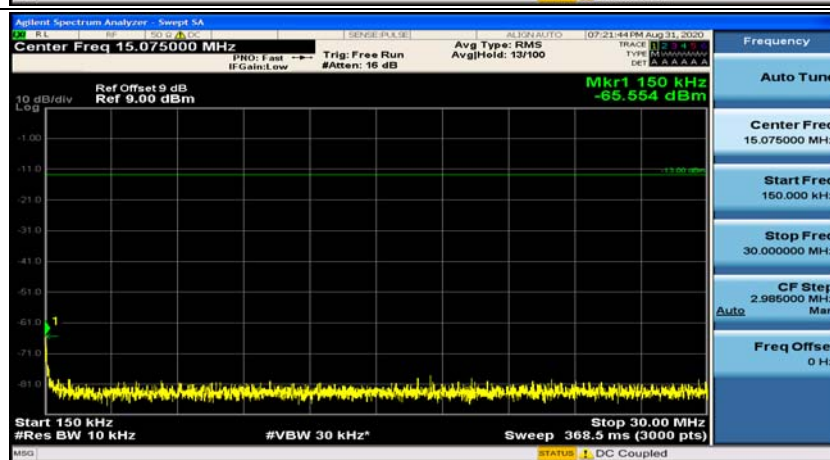

Channel Bandwidth: 5 MHz

(Channel Bandwidth: 5 MHz)_HCH_QPSK_1RB#0

(Channel Bandwidth: 5 MHz)_HCH_QPSK_1RB#12

(Channel Bandwidth: 5 MHz)_LCH_16QAM_1RB#0

(Channel Bandwidth: 5 MHz)_LCH_16QAM_1RB#12

Channel Bandwidth: 10 MHz

Channel Bandwidth: 15 MHz

(Channel Bandwidth:15 MHz)_MCH_QPSK_1RB#0

(Channel Bandwidth:15 MHz)_MCH_QPSK_1RB#37