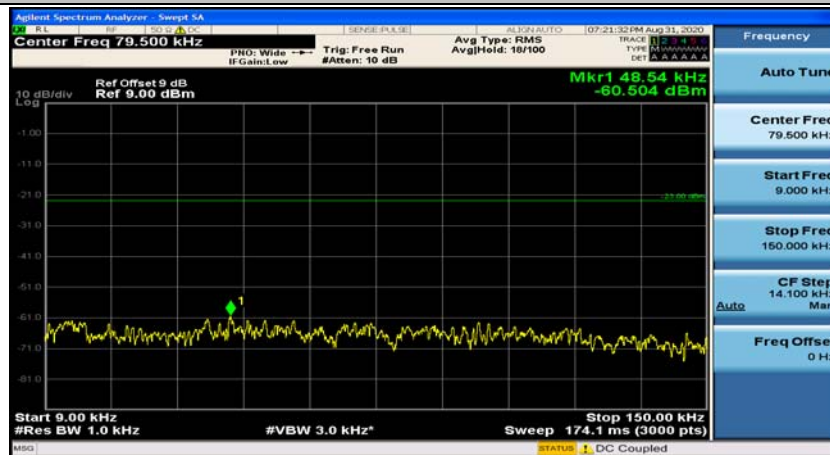

Channel Bandwidth: 5 MHz

(Channel Bandwidth: 5 MHz)_HCH_QPSK_1RB#0

(Channel Bandwidth: 5 MHz)_HCH_QPSK_1RB#12

(Channel Bandwidth: 5 MHz)_LCH_16QAM_1RB#0

(Channel Bandwidth: 5 MHz)_LCH_16QAM_1RB#12

Channel Bandwidth: 10 MHz

Channel Bandwidth: 15 MHz

(Channel Bandwidth:15 MHz)_MCH_QPSK_1RB#0

(Channel Bandwidth:15 MHz)_MCH_QPSK_1RB#37