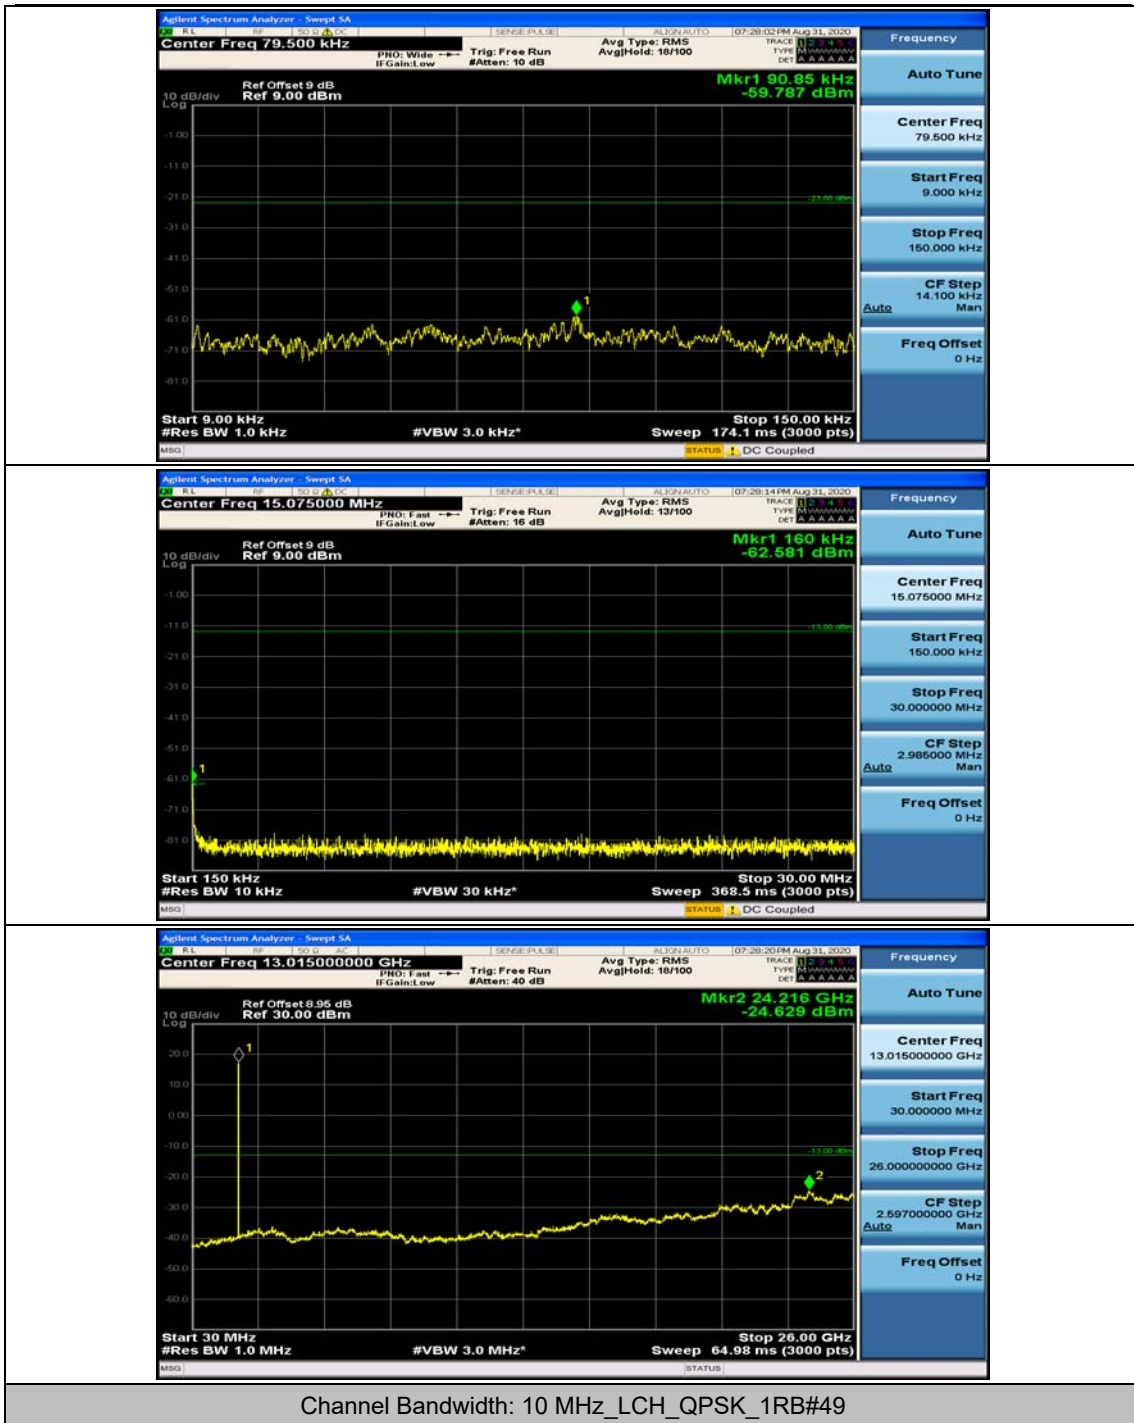

Channel Bandwidth: 5 MHz

(Channel Bandwidth: 5 MHz)_HCH_QPSK_1RB#0

(Channel Bandwidth: 5 MHz)_HCH_QPSK_1RB#12

(Channel Bandwidth: 5 MHz)_LCH_16QAM_1RB#0

(Channel Bandwidth: 5 MHz)_LCH_16QAM_1RB#12

Channel Bandwidth: 10 MHz

Channel Bandwidth: 15 MHz

(Channel Bandwidth:15 MHz)_MCH_QPSK_1RB#0

(Channel Bandwidth:15 MHz)_MCH_QPSK_1RB#37