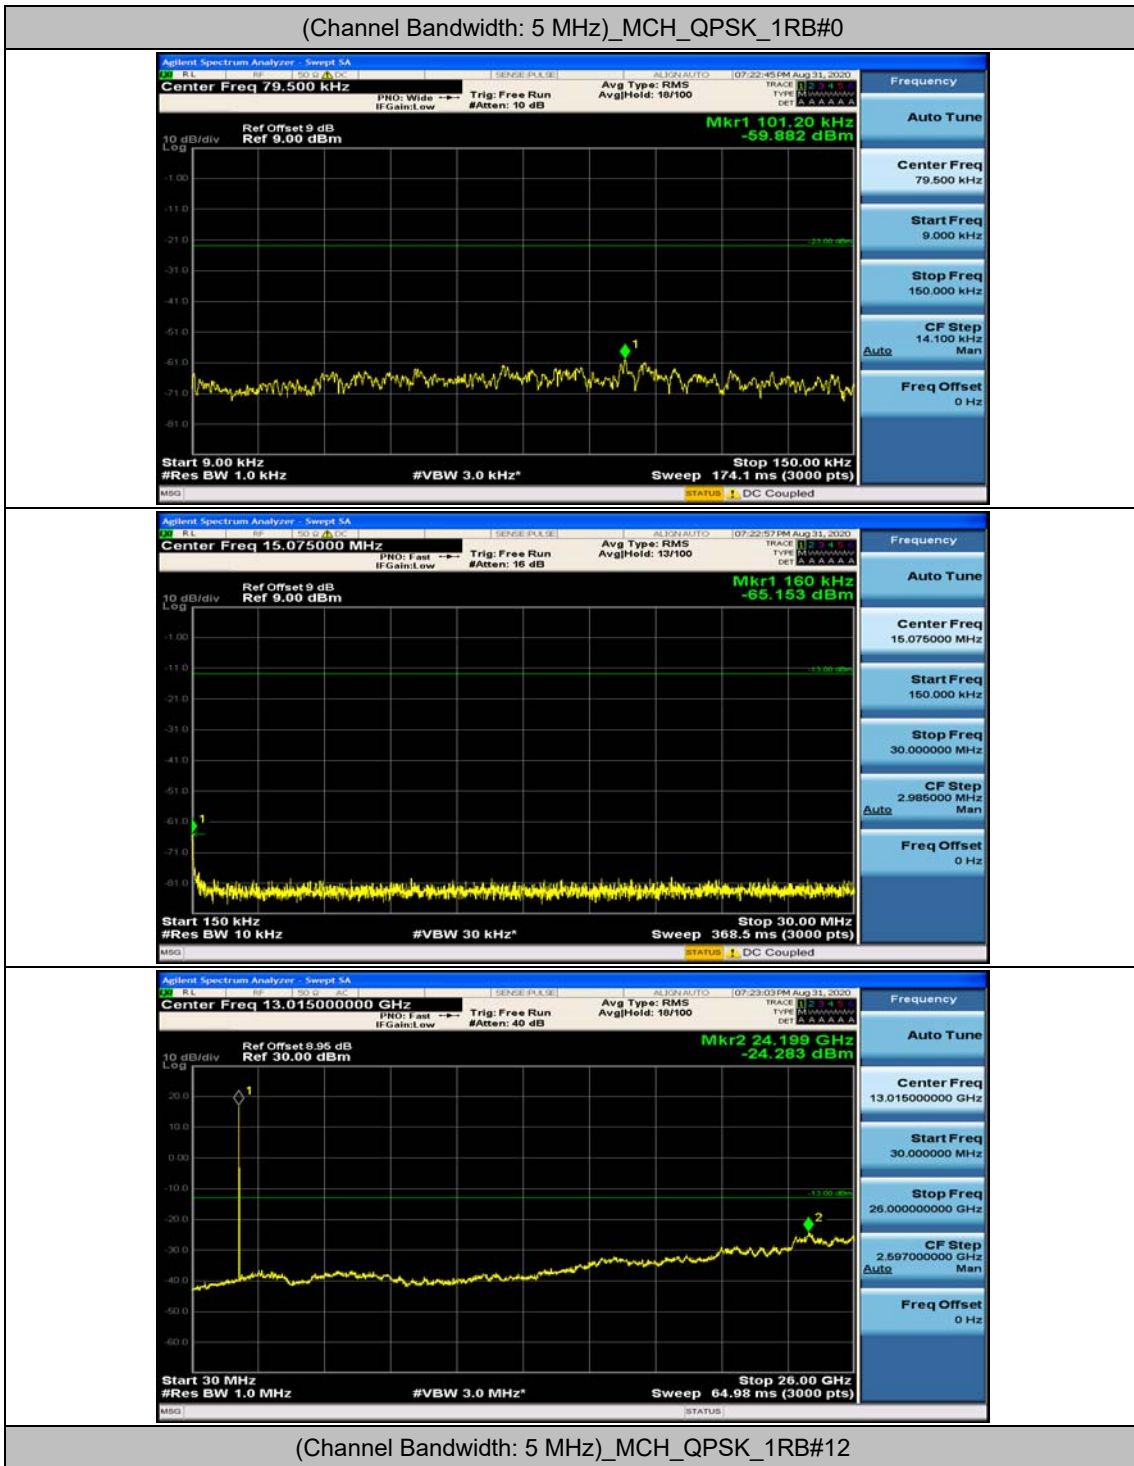

Channel Bandwidth: 5 MHz

(Channel Bandwidth: 5 MHz)_HCH_QPSK_1RB#0

(Channel Bandwidth: 5 MHz)_HCH_QPSK_1RB#12

(Channel Bandwidth: 5 MHz)_LCH_16QAM_1RB#0

(Channel Bandwidth: 5 MHz)_LCH_16QAM_1RB#12

Channel Bandwidth: 10 MHz

Channel Bandwidth: 15 MHz

(Channel Bandwidth:15 MHz)_MCH_QPSK_1RB#0

(Channel Bandwidth:15 MHz)_MCH_QPSK_1RB#37