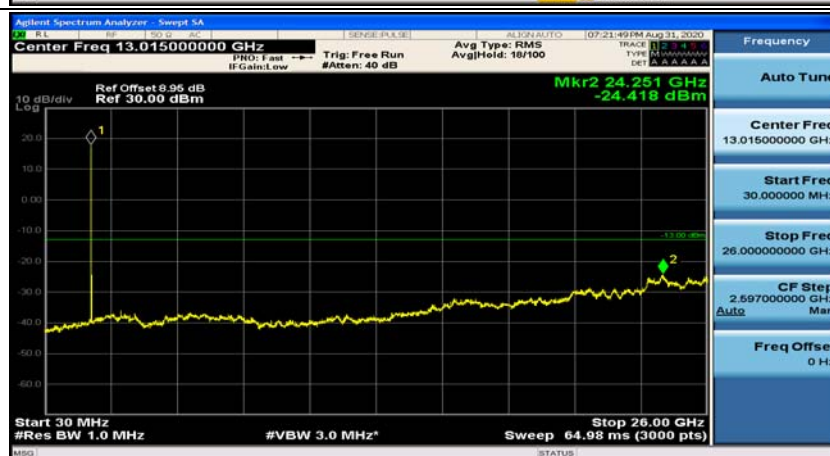

Channel Bandwidth: 5 MHz

(Channel Bandwidth: 5 MHz)_HCH_QPSK_1RB#0

(Channel Bandwidth: 5 MHz)_HCH_QPSK_1RB#12

(Channel Bandwidth: 5 MHz)_LCH_16QAM_1RB#0

(Channel Bandwidth: 5 MHz)_LCH_16QAM_1RB#12

Channel Bandwidth: 10 MHz

Channel Bandwidth: 15 MHz

(Channel Bandwidth:15 MHz)_MCH_QPSK_1RB#0

(Channel Bandwidth:15 MHz)_MCH_QPSK_1RB#37