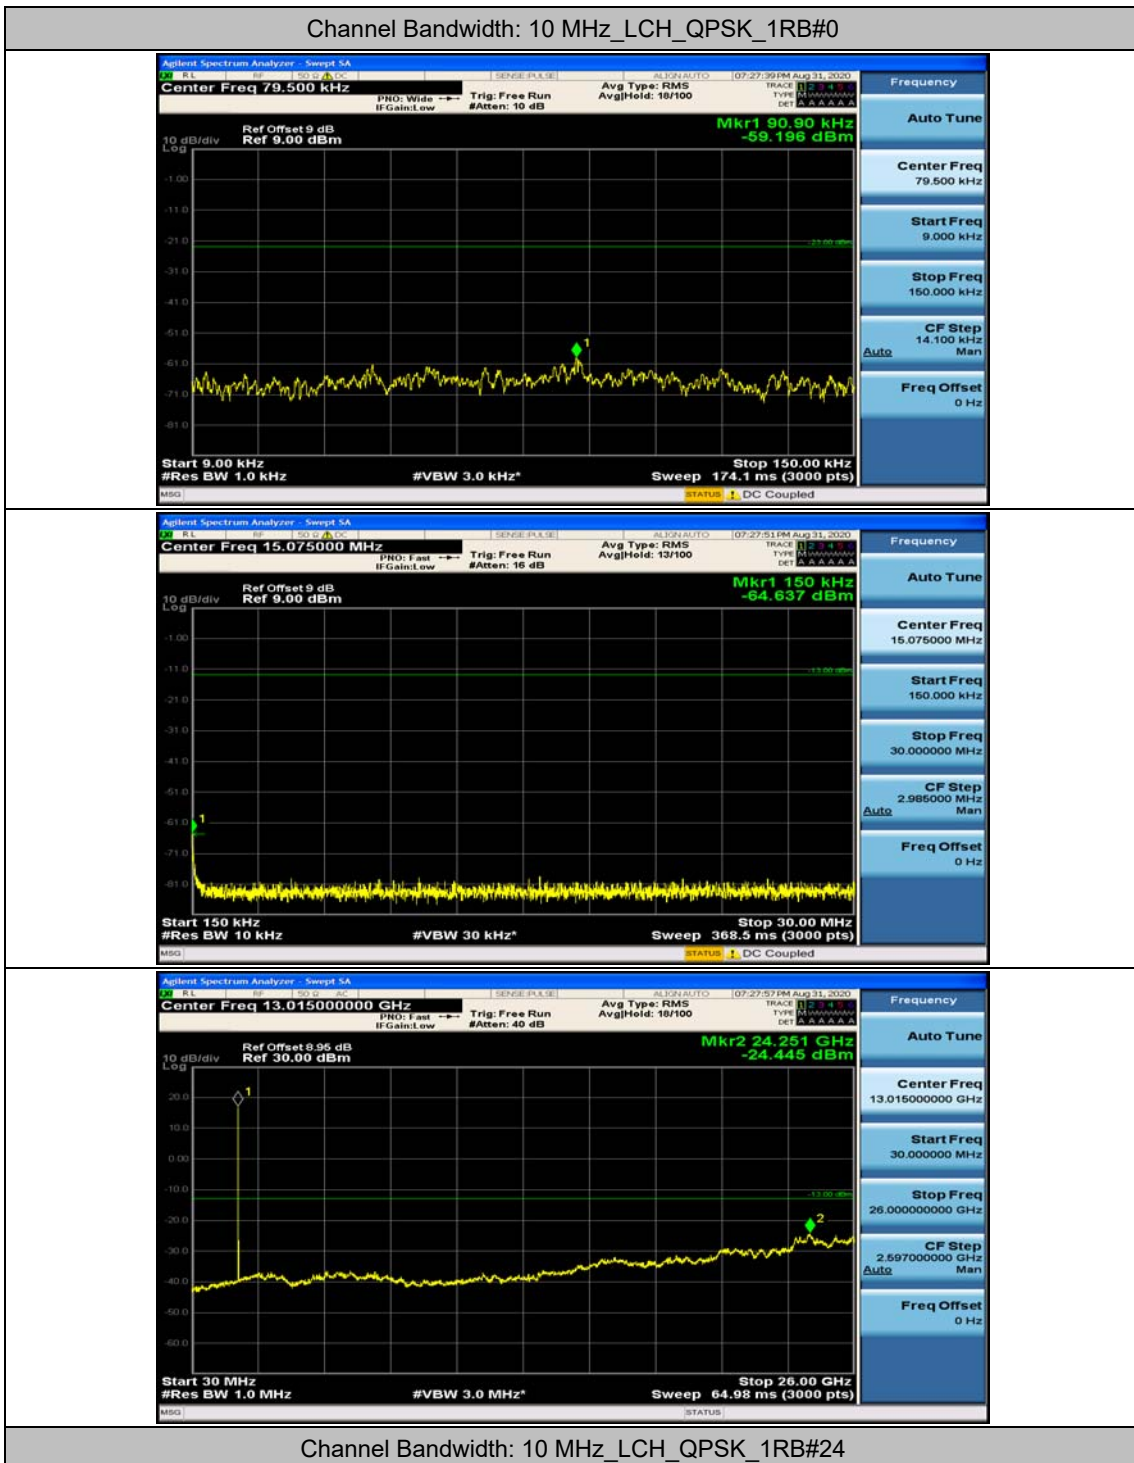

Channel Bandwidth: 5 MHz

(Channel Bandwidth: 5 MHz)_HCH_QPSK_1RB#0

(Channel Bandwidth: 5 MHz)_HCH_QPSK_1RB#12

(Channel Bandwidth: 5 MHz)_LCH_16QAM_1RB#0

(Channel Bandwidth: 5 MHz)_LCH_16QAM_1RB#12

Channel Bandwidth: 10 MHz

Channel Bandwidth: 15 MHz

(Channel Bandwidth:15 MHz)_MCH_QPSK_1RB#0

(Channel Bandwidth:15 MHz)_MCH_QPSK_1RB#37