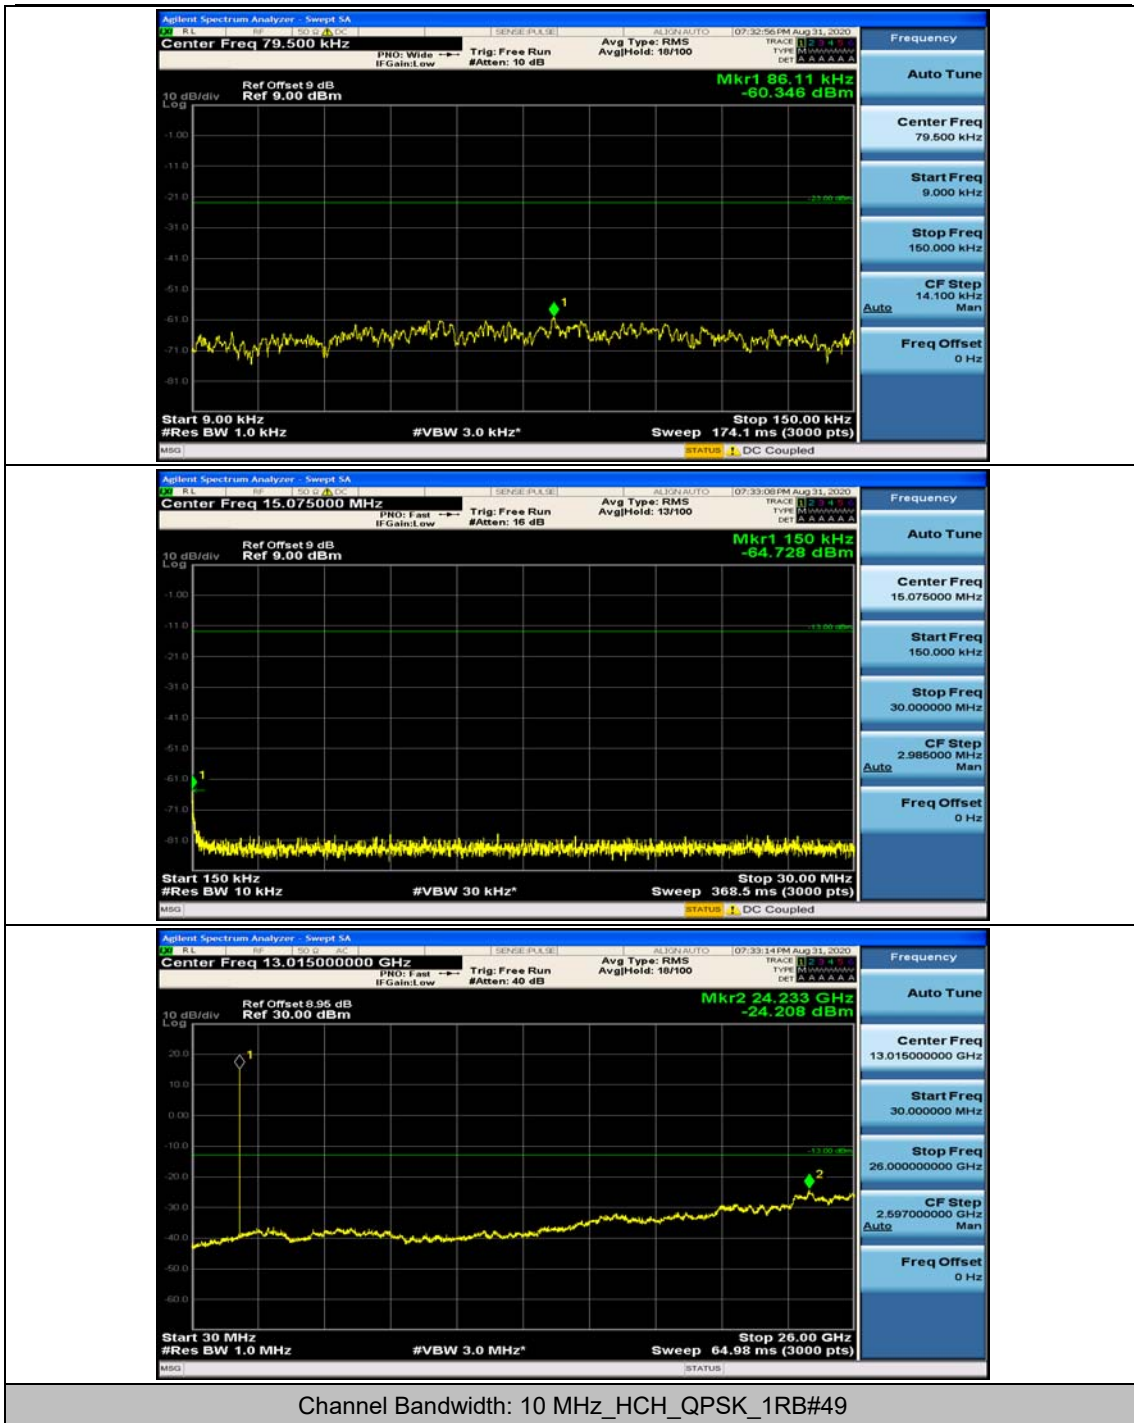

Channel Bandwidth: 5 MHz

(Channel Bandwidth: 5 MHz)_HCH_QPSK_1RB#0

(Channel Bandwidth: 5 MHz)_HCH_QPSK_1RB#12

(Channel Bandwidth: 5 MHz)_LCH_16QAM_1RB#0

(Channel Bandwidth: 5 MHz)_LCH_16QAM_1RB#12

Channel Bandwidth: 10 MHz

Channel Bandwidth: 15 MHz

(Channel Bandwidth:15 MHz)_MCH_QPSK_1RB#0

(Channel Bandwidth:15 MHz)_MCH_QPSK_1RB#37