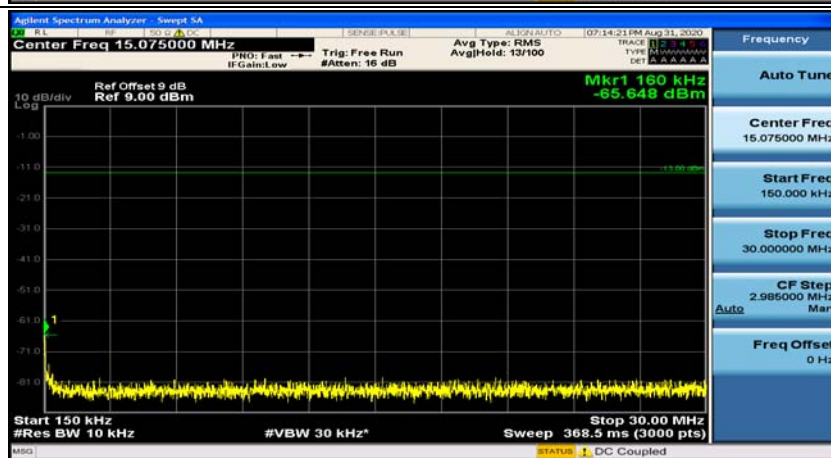

(Channel Bandwidth: 3 MHz)_LCH_16QAM_1RB#0