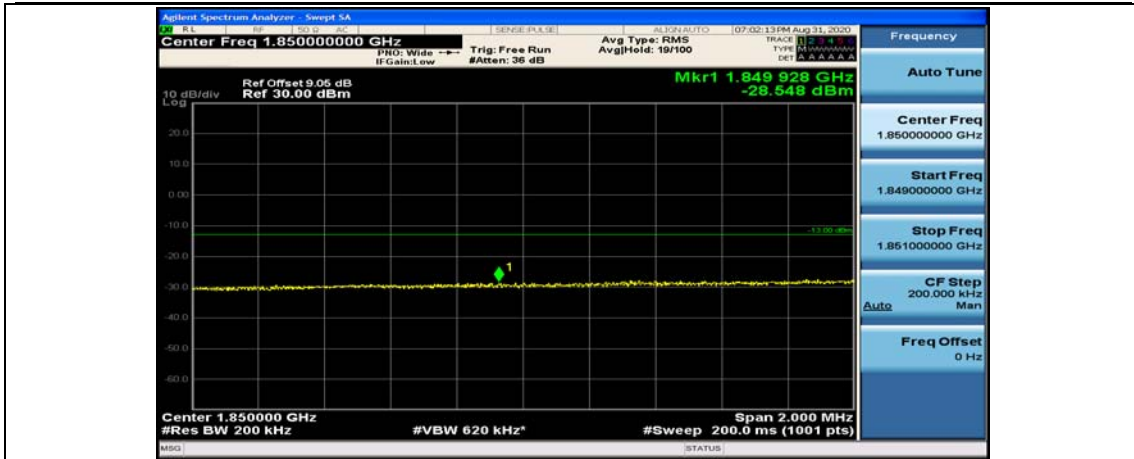

Channel Bandwidth: 20 MHz

(Channel Bandwidth:20 MHz)_LCH_QPSK_1RB#49

(Channel Bandwidth:20 MHz)_LCH_QPSK_1RB#99

(Channel Bandwidth:20 MHz)_LCH_QPSK_50RB#0

(Channel Bandwidth:20 MHz)_LCH_QPSK_50RB#25

(Channel Bandwidth:20 MHz)_LCH_QPSK_50RB#50