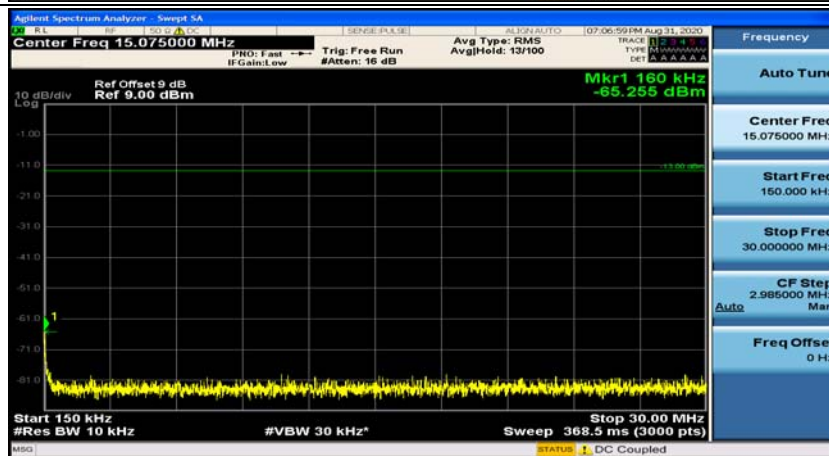

(Channel Bandwidth: 1.4 MHz)_MCH_QPSK_1RB#3

(Channel Bandwidth: 1.4 MHz)_HCH_QPSK_1RB#0

(Channel Bandwidth: 1.4 MHz)_HCH_QPSK_1RB#3

(Channel Bandwidth: 1.4 MHz)_LCH_16QAM_1RB#0

(Channel Bandwidth: 1.4 MHz)_LCH_16QAM_1RB#3