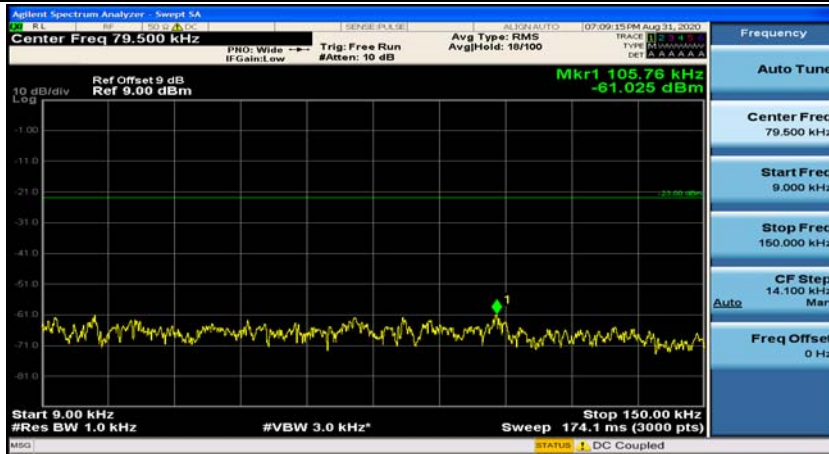

(Channel Bandwidth: 1.4 MHz)_MCH_16QAM_1RB#0