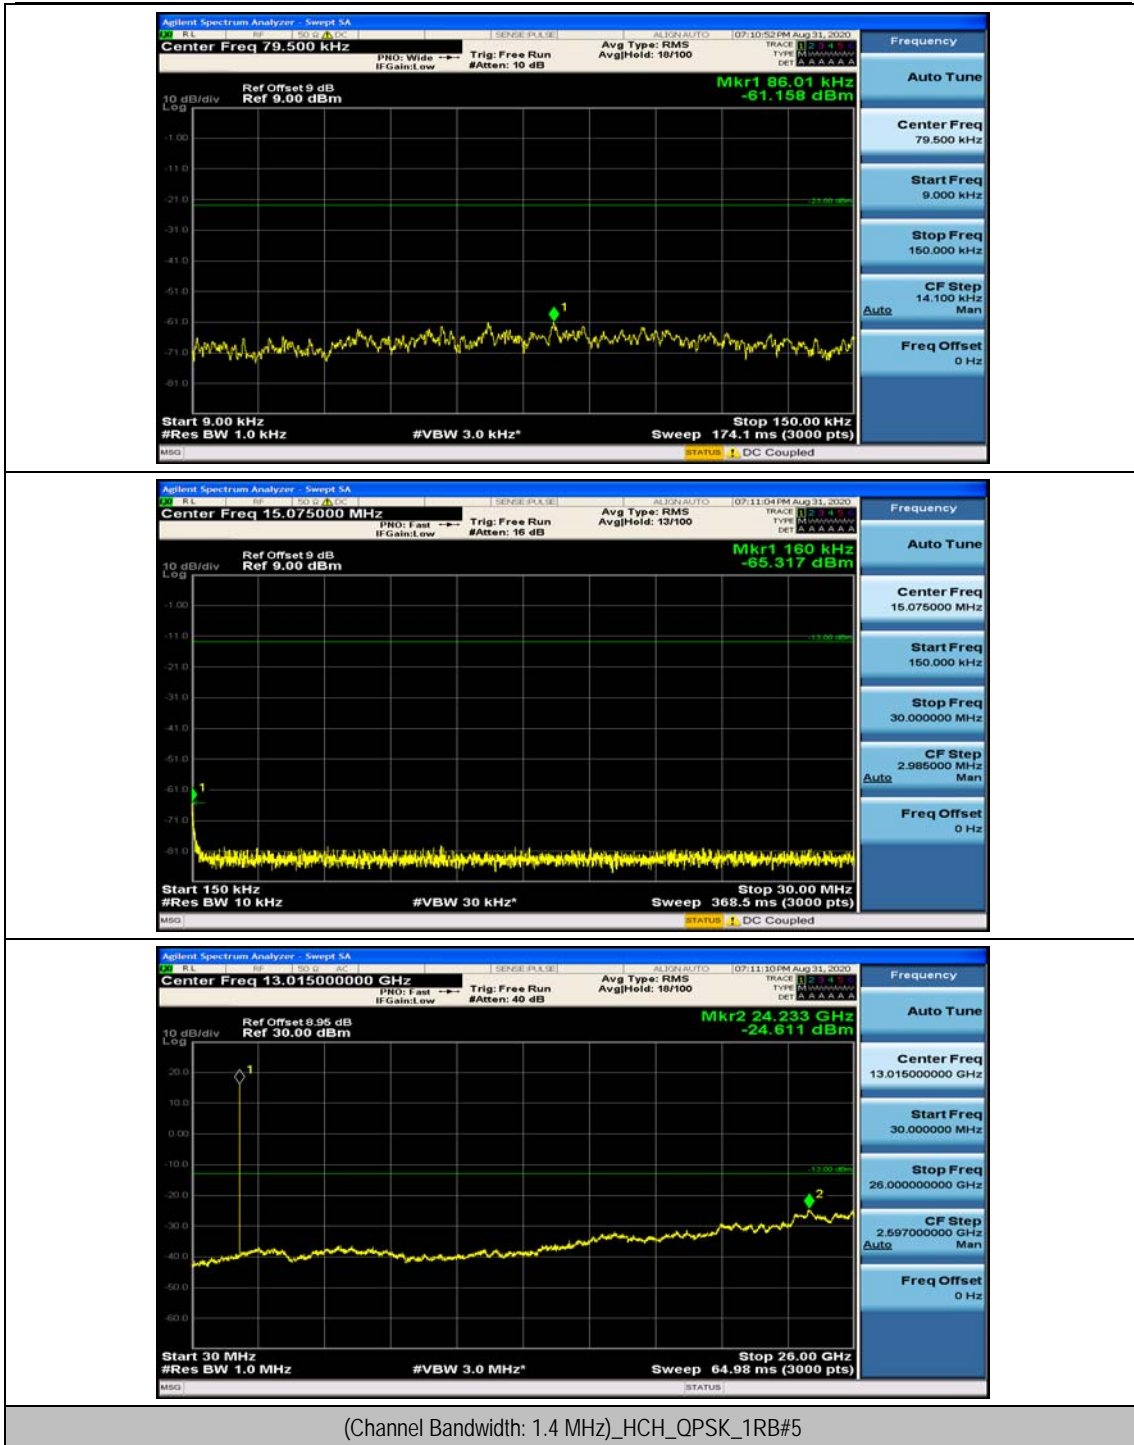

(Channel Bandwidth: 1.4 MHz)_MCH_QPSK_1RB#3

(Channel Bandwidth: 1.4 MHz)_HCH_QPSK_1RB#0

(Channel Bandwidth: 1.4 MHz)_HCH_QPSK_1RB#3

(Channel Bandwidth: 1.4 MHz)_LCH_16QAM_1RB#0

(Channel Bandwidth: 1.4 MHz)_LCH_16QAM_1RB#3