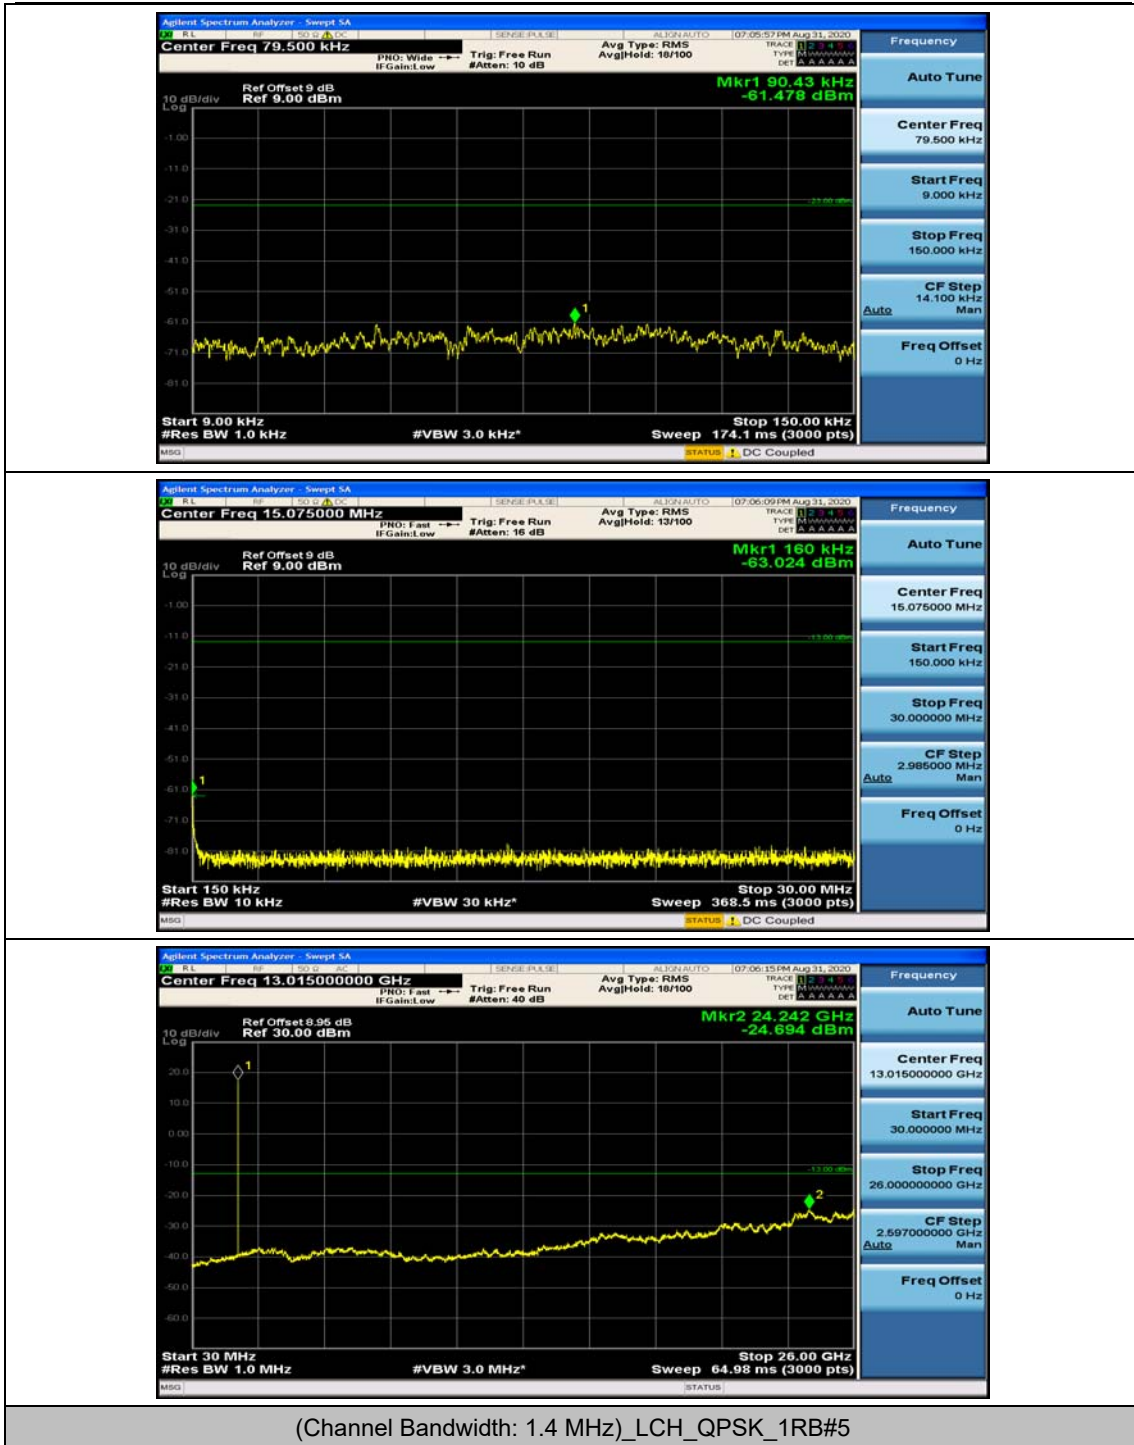

(Channel Bandwidth:20 MHz)_HCH_16QAM_50RB#50

(Channel Bandwidth:20 MHz)_HCH_16QAM_100RB#0

Appendix E: Conducted Spurious Emission

Test Graphs

Channel Bandwidth: 1.4 MHz

(Channel Bandwidth: 1.4 MHz)_MCH_QPSK_1RB#0