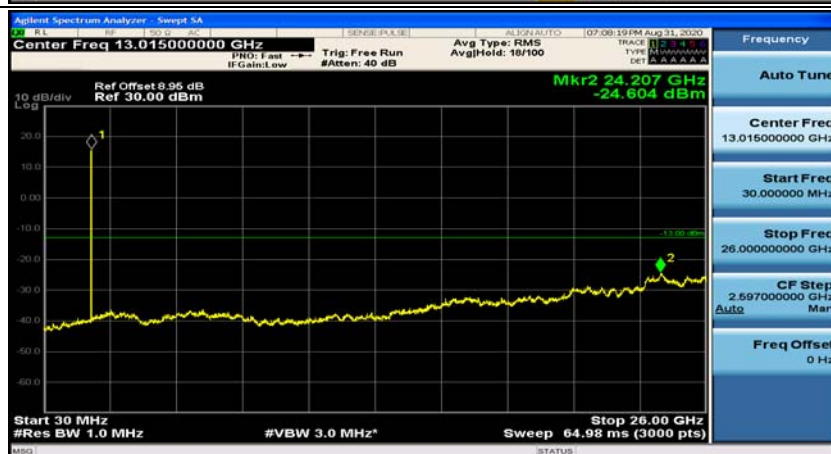

(Channel Bandwidth:20 MHz)_HCH_16QAM_50RB#50

(Channel Bandwidth:20 MHz)_HCH_16QAM_100RB#0

Appendix E: Conducted Spurious Emission

Test Graphs

Channel Bandwidth: 1.4 MHz

(Channel Bandwidth: 1.4 MHz)_MCH_QPSK_1RB#0