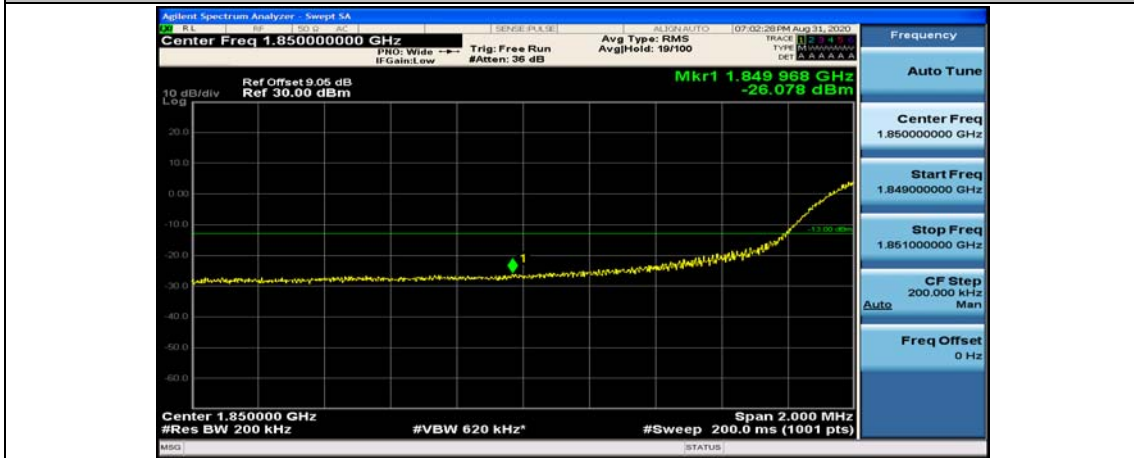

(Channel Bandwidth:20 MHz)_LCH_16QAM_50RB#0