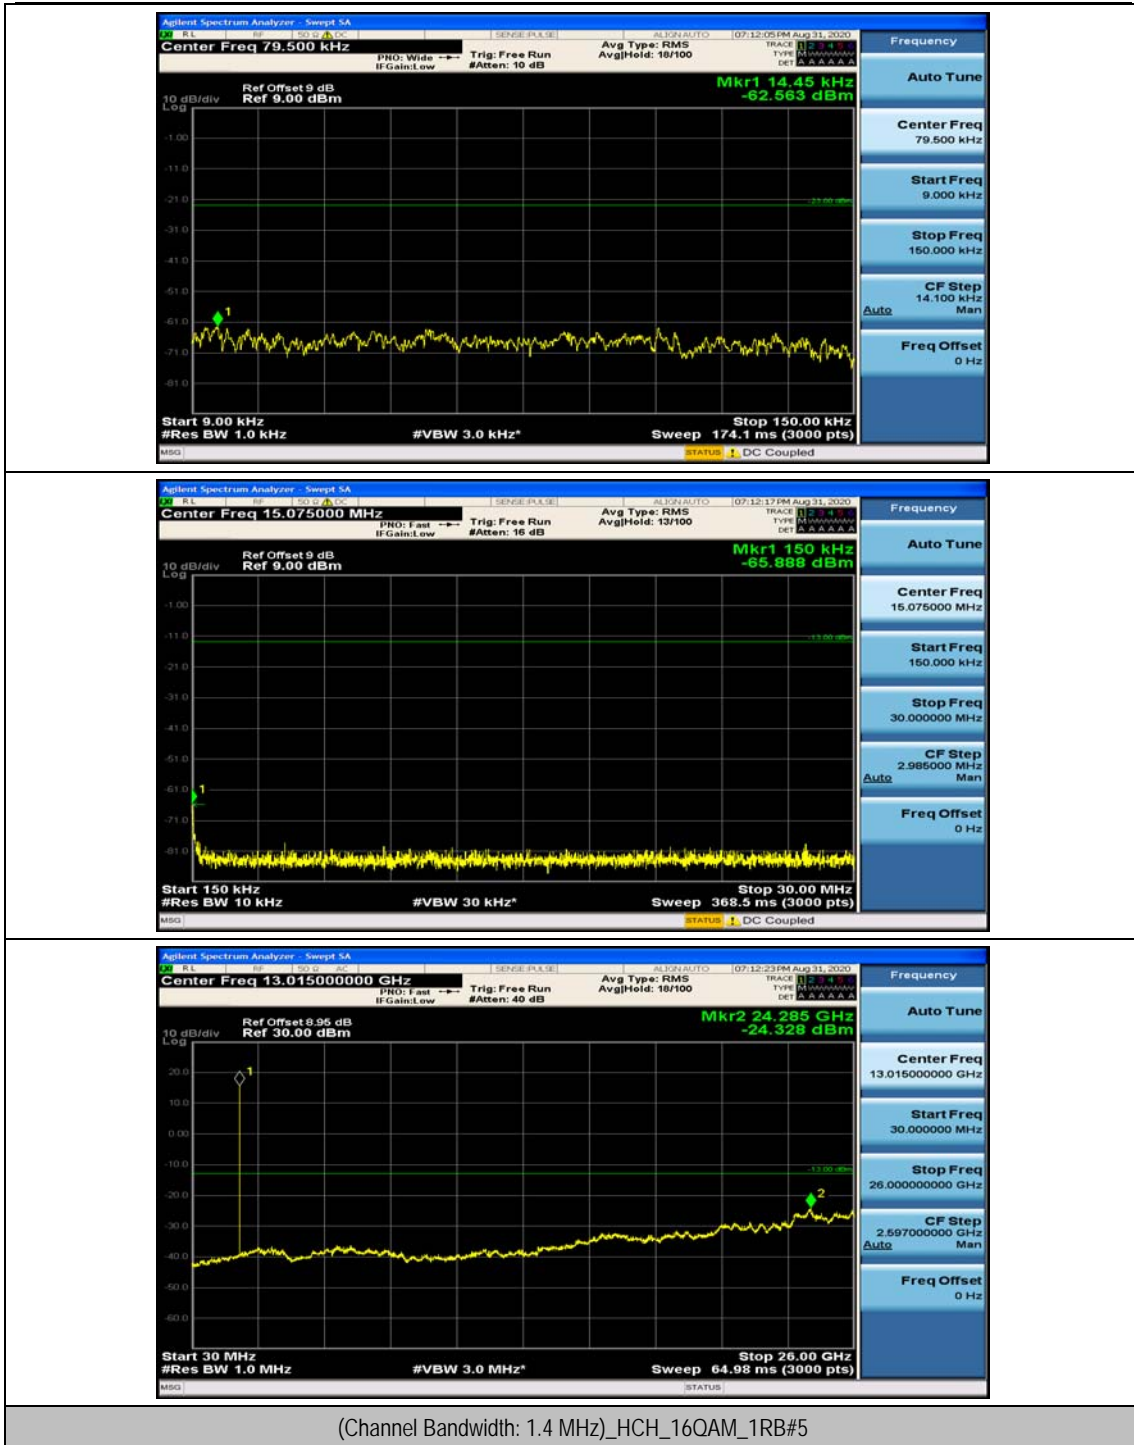

(Channel Bandwidth: 1.4 MHz)_MCH_16QAM_1RB#0

(Channel Bandwidth: 1.4 MHz)_MCH_16QAM_1RB#3

(Channel Bandwidth: 1.4 MHz)_HCH_16QAM_1RB#0

(Channel Bandwidth: 1.4 MHz)_HCH_16QAM_1RB#3

Channel Bandwidth: 3 MHz