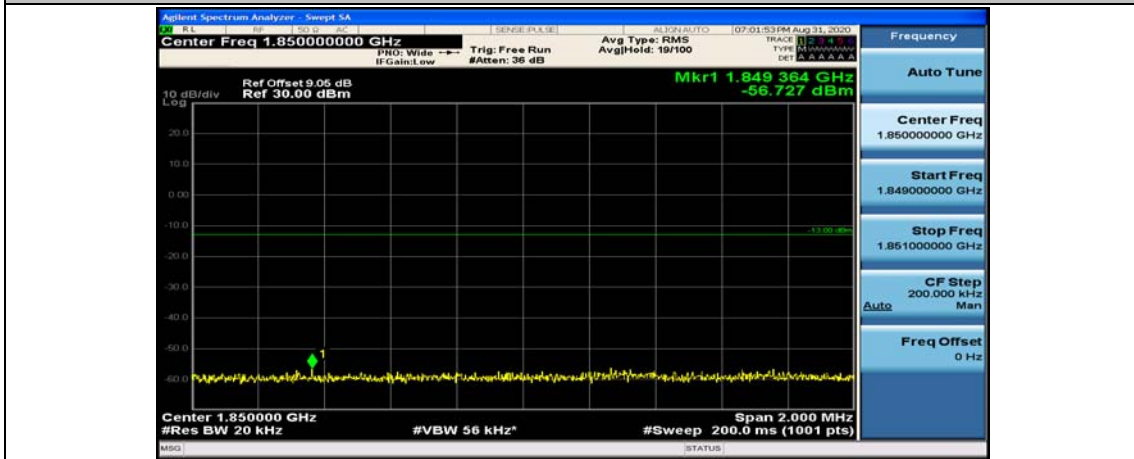

(Channel Bandwidth:20 MHz)_HCH_QPSK_50RB#25

(Channel Bandwidth:20 MHz)_HCH_QPSK_50RB#50

(Channel Bandwidth:20 MHz)_HCH_QPSK_100RB#0

(Channel Bandwidth:20 MHz)_LCH_16QAM_1RB#0

(Channel Bandwidth:20 MHz)_LCH_16QAM_1RB#49