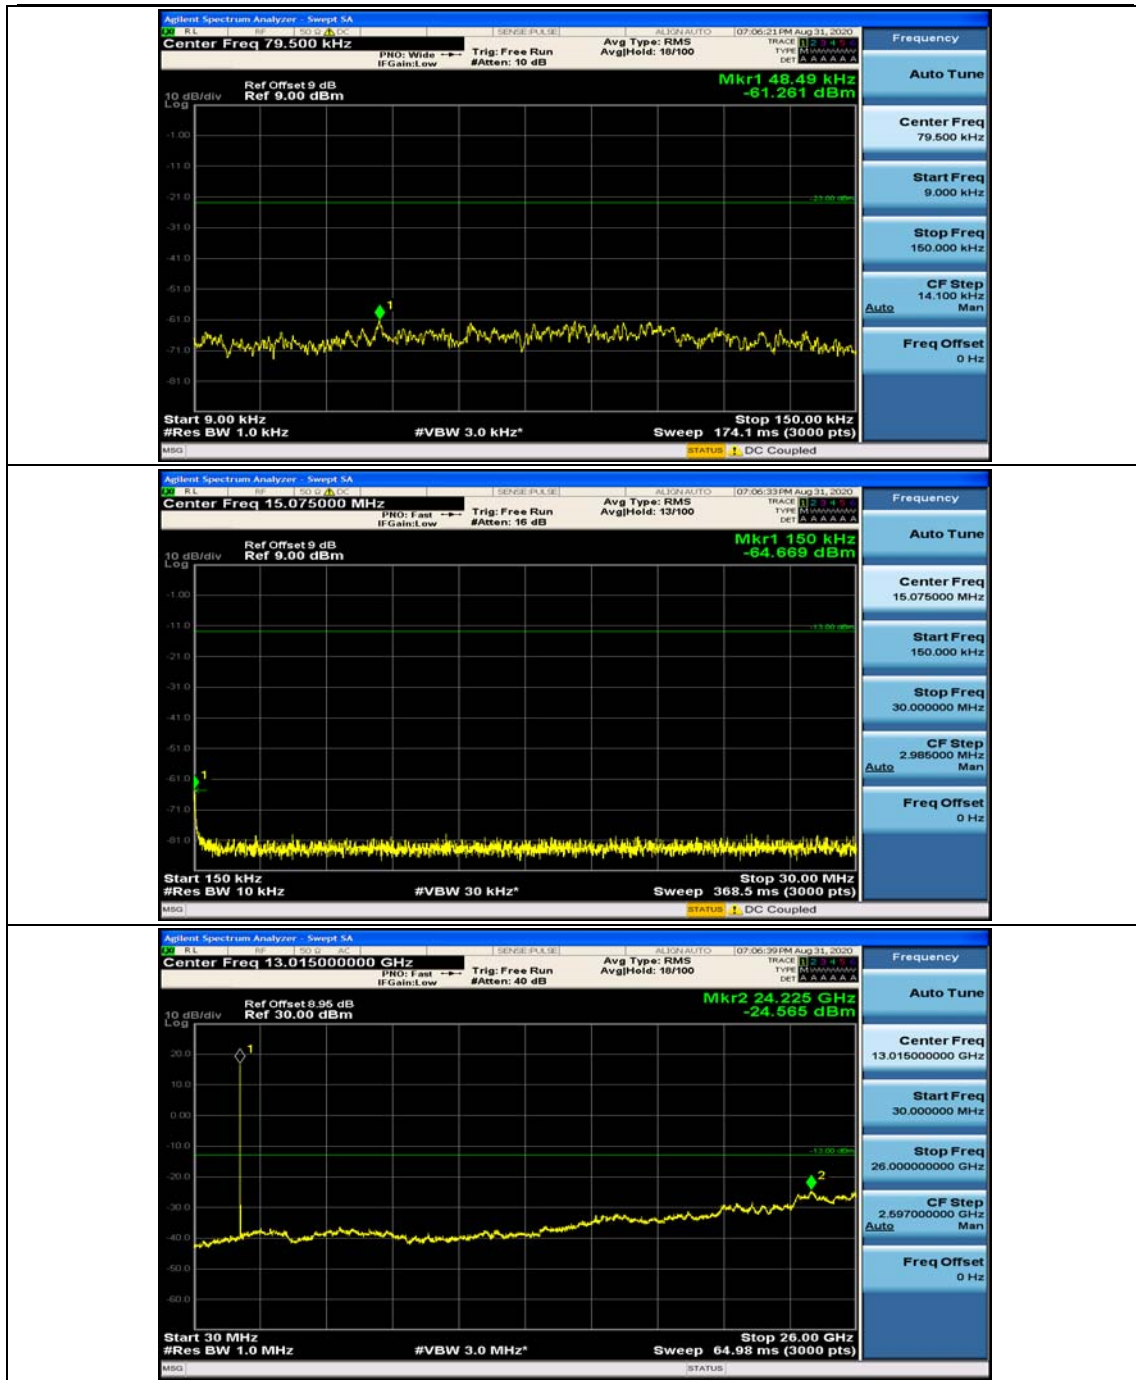

(Channel Bandwidth:20 MHz)_HCH_16QAM_50RB#50

(Channel Bandwidth:20 MHz)_HCH_16QAM_100RB#0

Appendix E: Conducted Spurious Emission

Test Graphs

Channel Bandwidth: 1.4 MHz

(Channel Bandwidth: 1.4 MHz)_MCH_QPSK_1RB#0