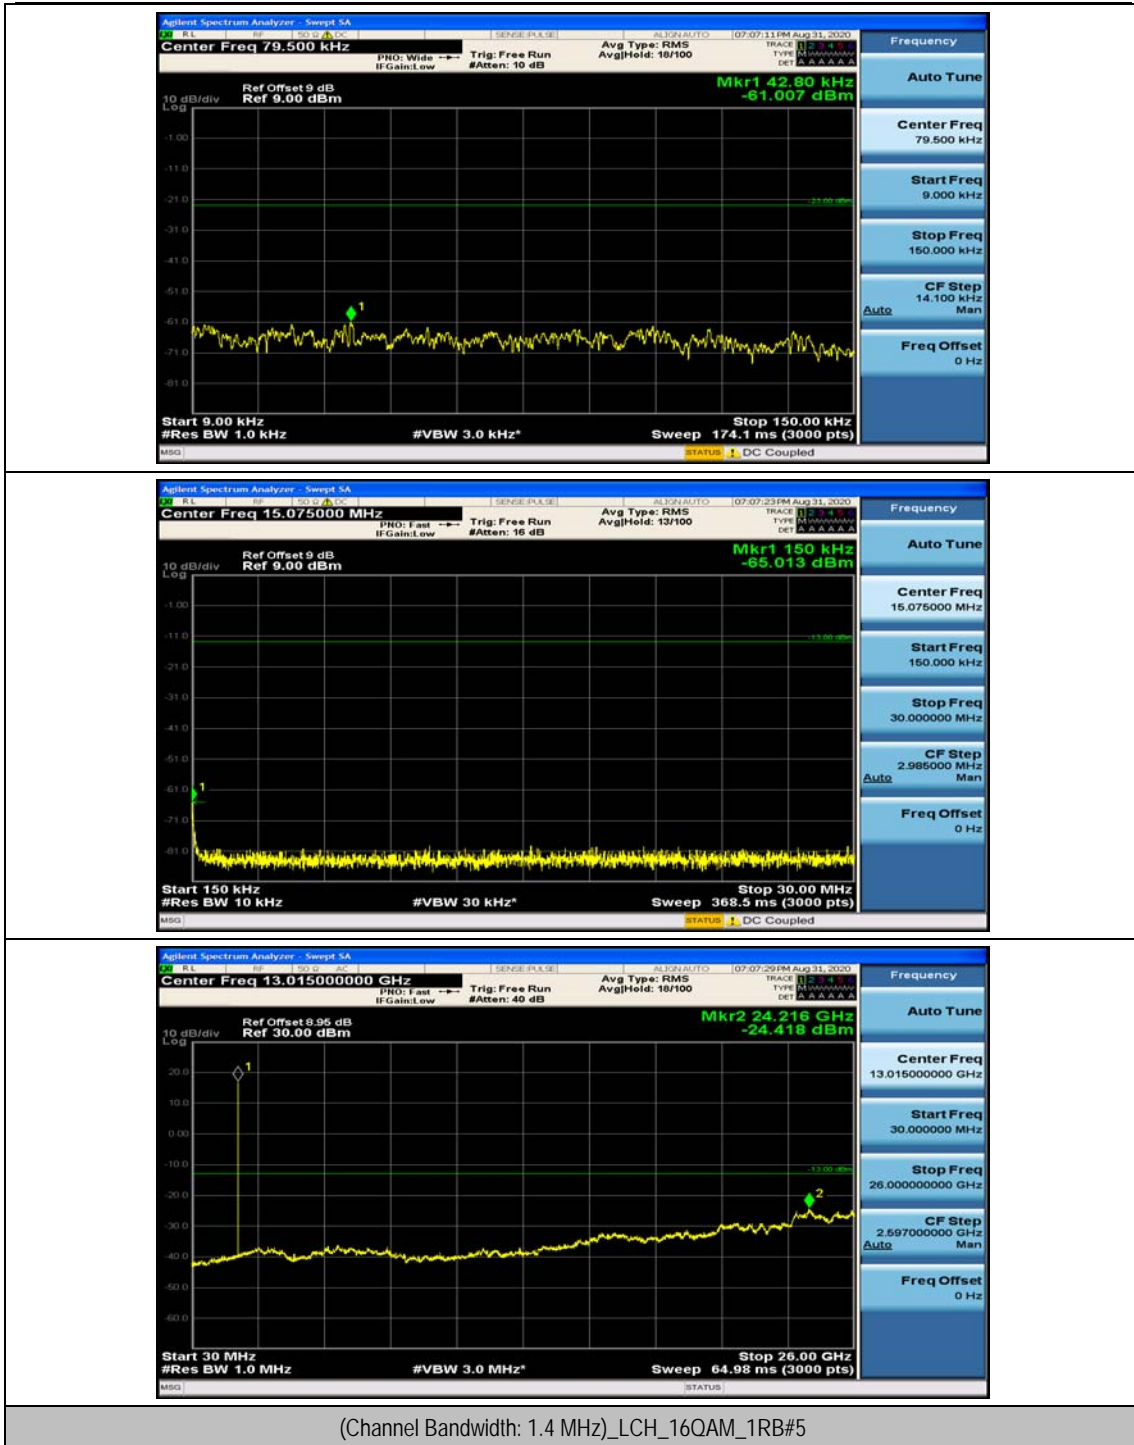

(Channel Bandwidth:20 MHz)_HCH_16QAM_50RB#50

(Channel Bandwidth:20 MHz)_HCH_16QAM_100RB#0

Appendix E: Conducted Spurious Emission

Test Graphs

Channel Bandwidth: 1.4 MHz

(Channel Bandwidth: 1.4 MHz)_MCH_QPSK_1RB#0

(Channel Bandwidth: 1.4 MHz)_MCH_QPSK_1RB#3

(Channel Bandwidth: 1.4 MHz)_HCH_QPSK_1RB#0

(Channel Bandwidth: 1.4 MHz)_HCH_QPSK_1RB#3

(Channel Bandwidth: 1.4 MHz)_LCH_16QAM_1RB#0

(Channel Bandwidth: 1.4 MHz)_LCH_16QAM_1RB#3