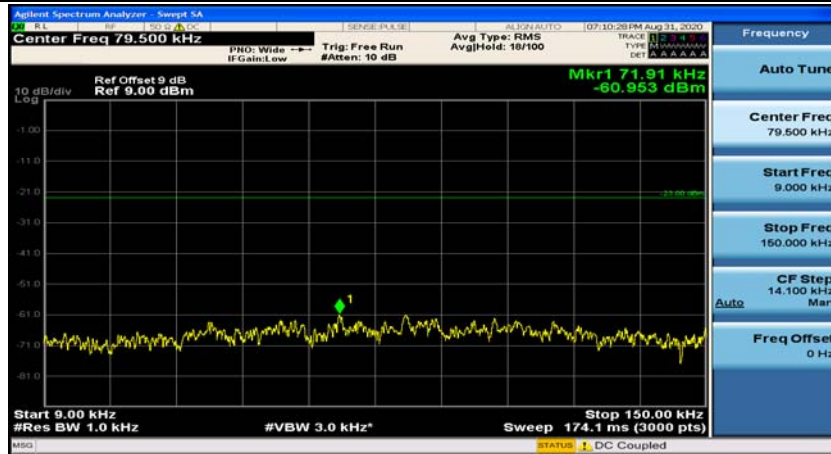

(Channel Bandwidth: 1.4 MHz)_HCH_QPSK_1RB#0

(Channel Bandwidth: 1.4 MHz)_HCH_QPSK_1RB#3