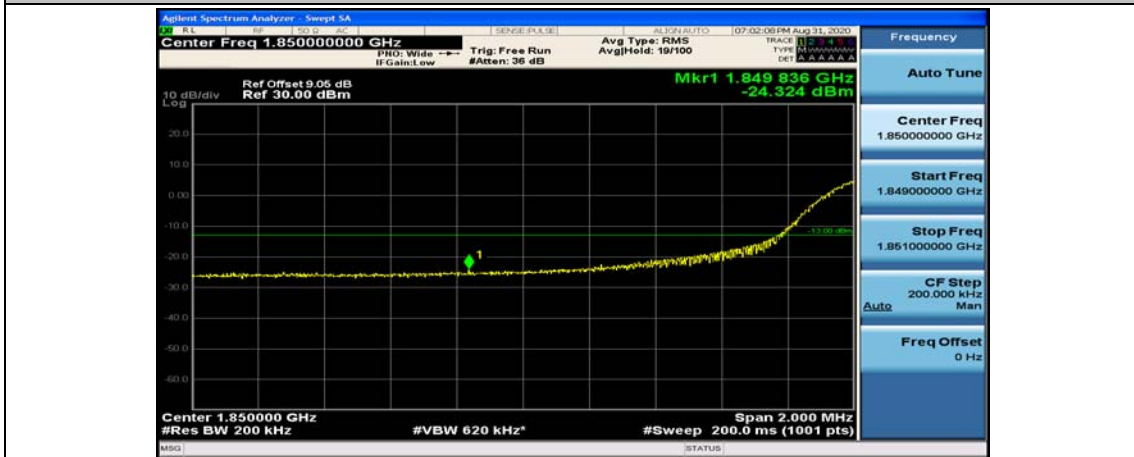

Channel Bandwidth: 20 MHz

(Channel Bandwidth:20 MHz)_LCH_QPSK_1RB#49

(Channel Bandwidth:20 MHz)_LCH_QPSK_1RB#99

(Channel Bandwidth:20 MHz)_LCH_QPSK_50RB#0

(Channel Bandwidth:20 MHz)_LCH_QPSK_50RB#25

(Channel Bandwidth:20 MHz)_LCH_QPSK_50RB#50