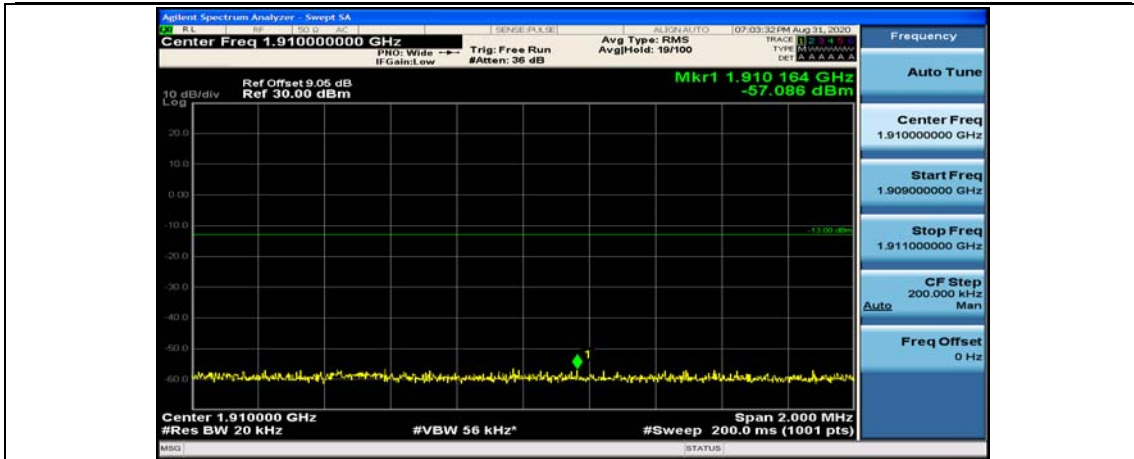

(Channel Bandwidth:20 MHz)_HCH_16QAM_1RB#49