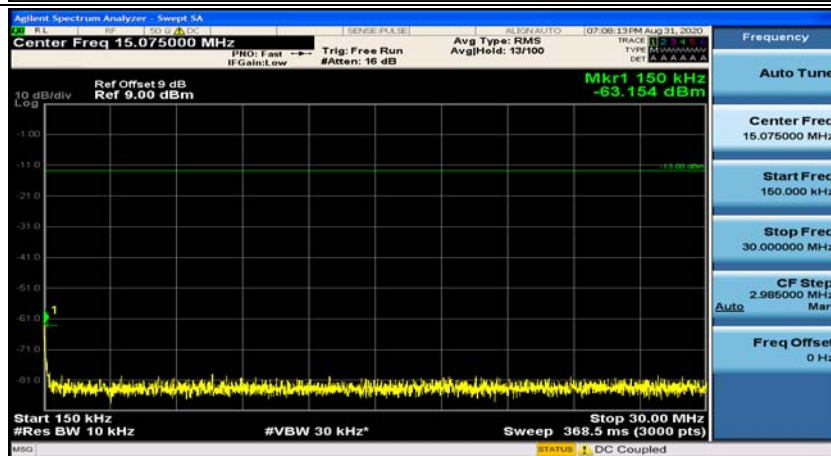

(Channel Bandwidth:20 MHz)_HCH_16QAM_50RB#50

(Channel Bandwidth:20 MHz)_HCH_16QAM_100RB#0

Appendix E: Conducted Spurious Emission

Test Graphs

Channel Bandwidth: 1.4 MHz

(Channel Bandwidth: 1.4 MHz)_MCH_QPSK_1RB#0