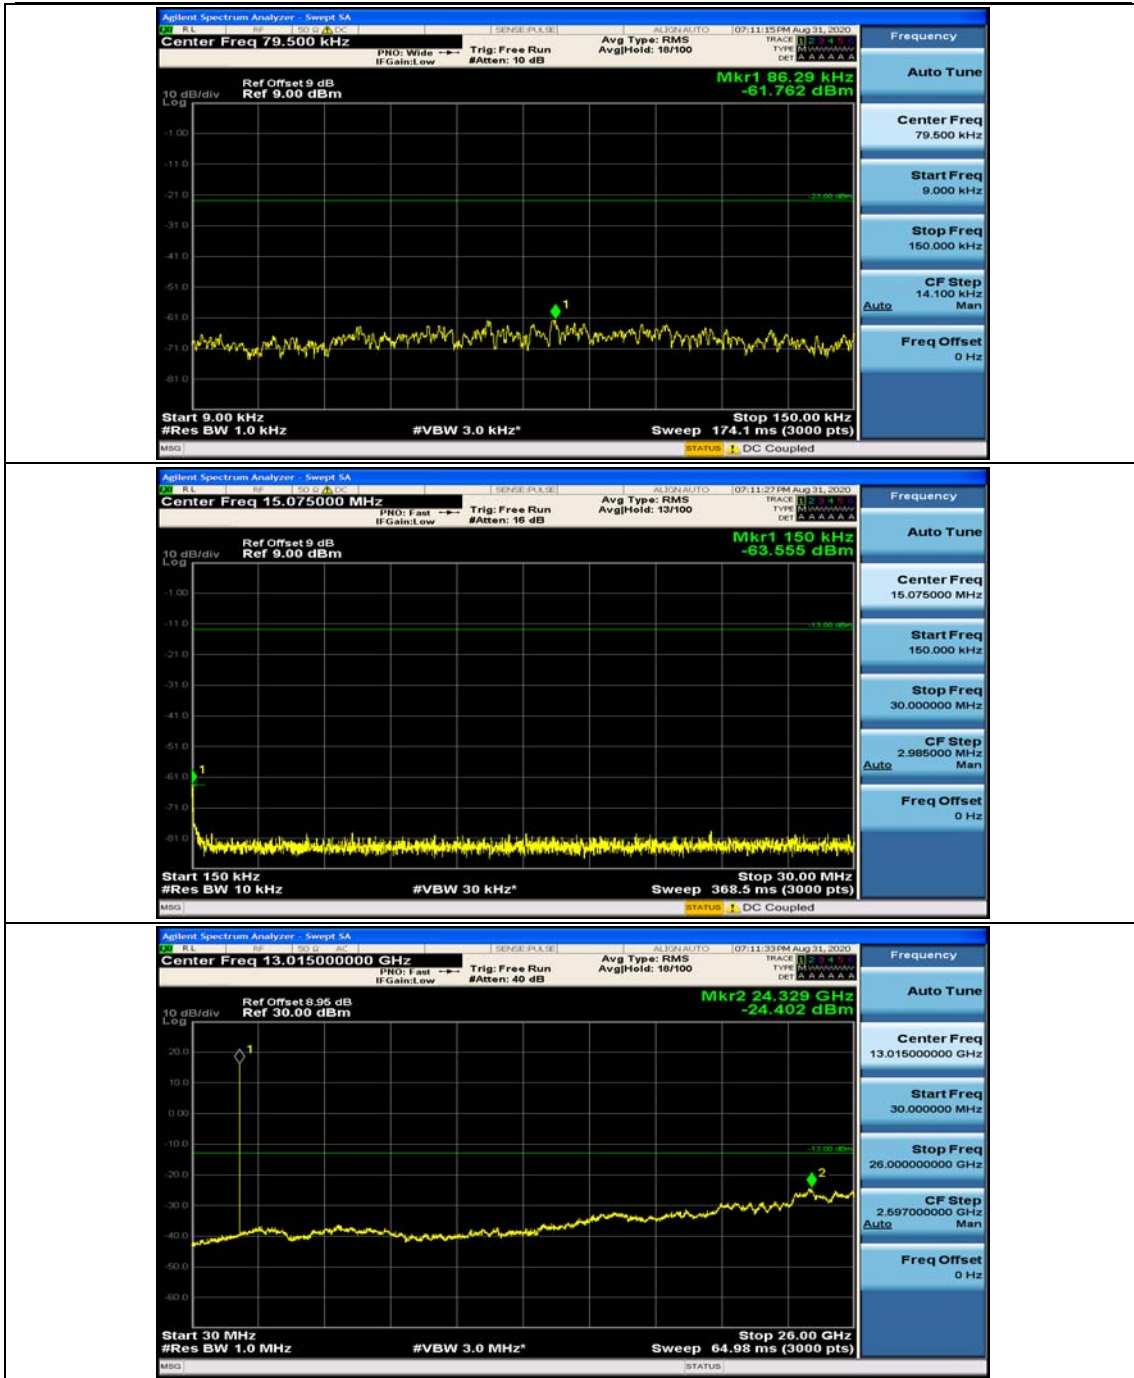

(Channel Bandwidth: 1.4 MHz)_MCH_QPSK_1RB#3

(Channel Bandwidth: 1.4 MHz)_HCH_QPSK_1RB#0

(Channel Bandwidth: 1.4 MHz)_HCH_QPSK_1RB#3

(Channel Bandwidth: 1.4 MHz)_LCH_16QAM_1RB#0

(Channel Bandwidth: 1.4 MHz)_LCH_16QAM_1RB#3