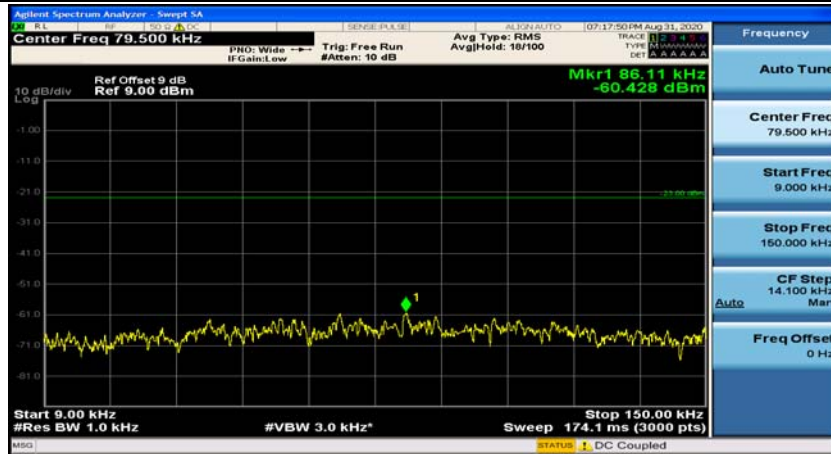

(Channel Bandwidth: 3 MHz)_HCH_QPSK_1RB#0