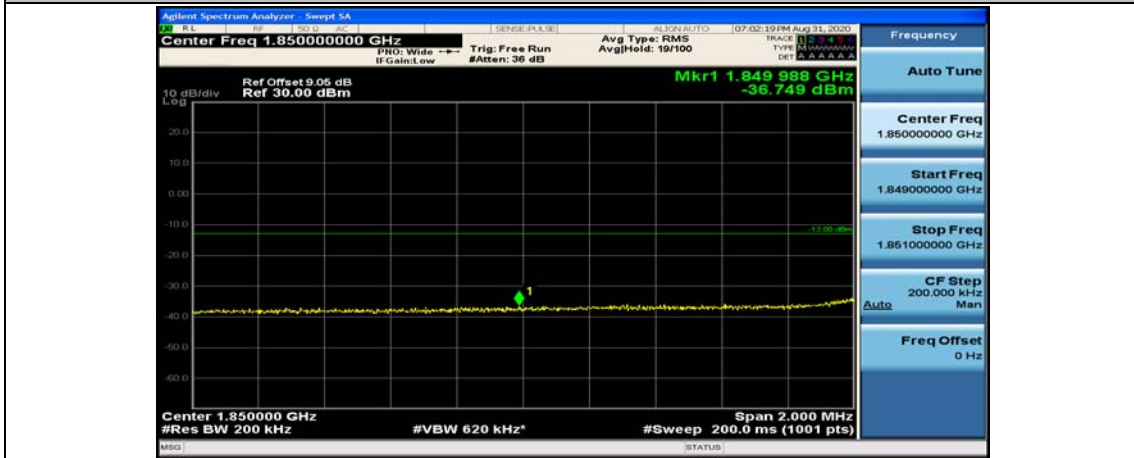

Channel Bandwidth: 20 MHz

(Channel Bandwidth:20 MHz)_LCH_QPSK_1RB#49

(Channel Bandwidth:20 MHz)_LCH_QPSK_1RB#99

(Channel Bandwidth:20 MHz)_LCH_QPSK_50RB#0

(Channel Bandwidth:20 MHz)_LCH_QPSK_50RB#25

(Channel Bandwidth:20 MHz)_LCH_QPSK_50RB#50