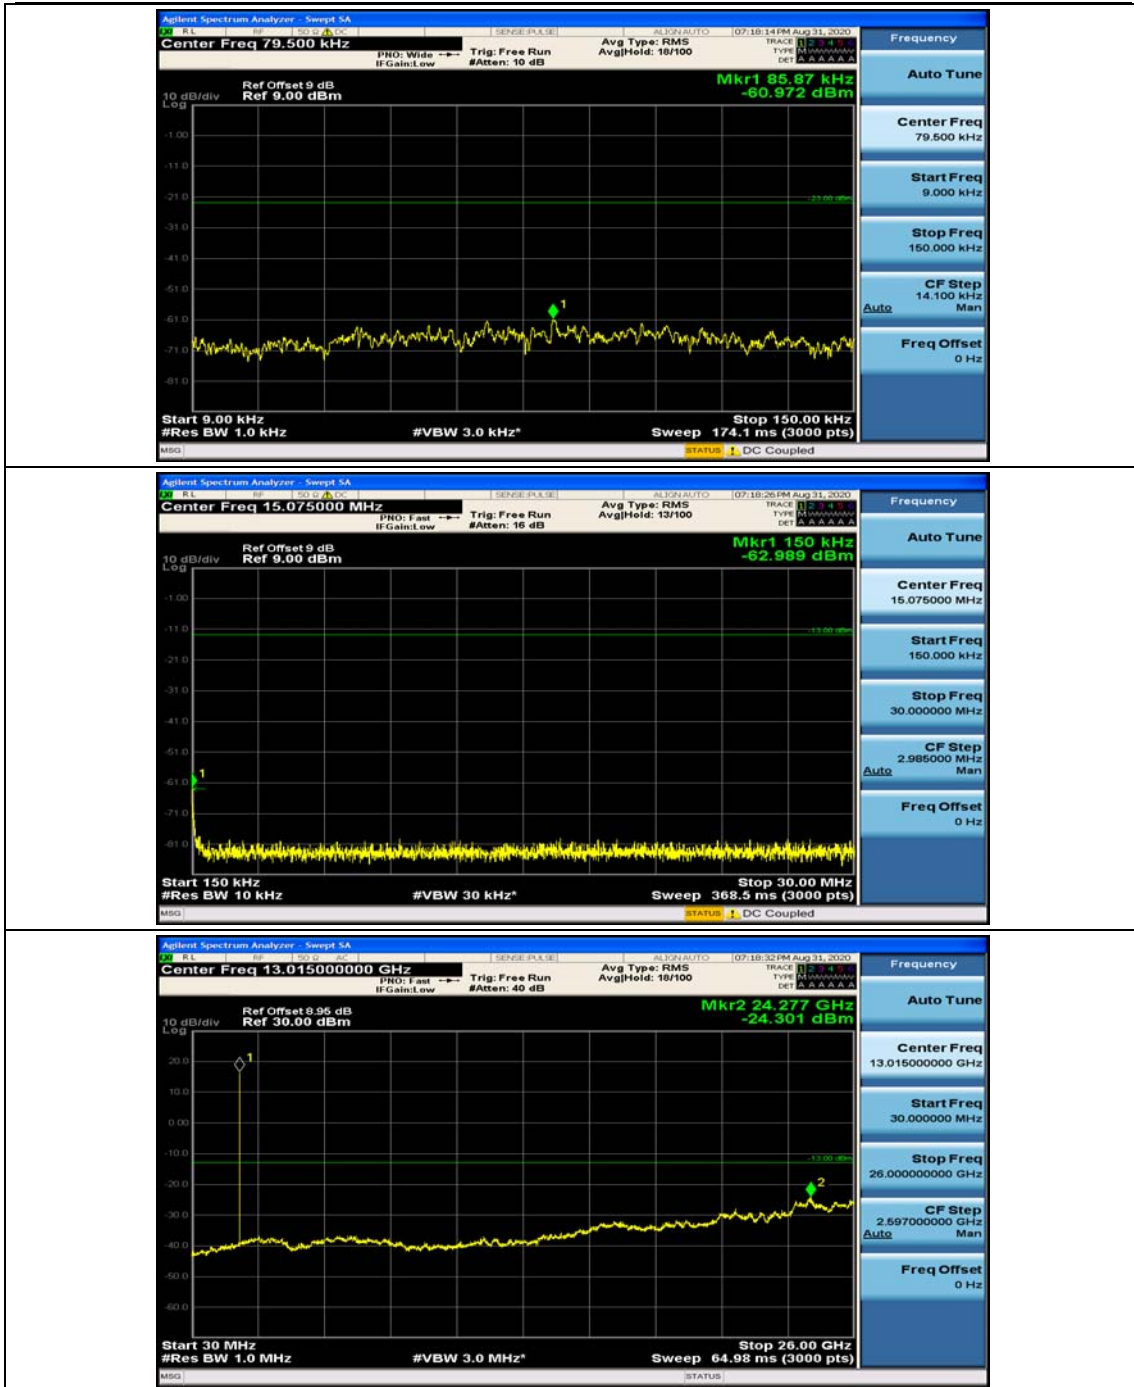

(Channel Bandwidth: 3 MHz)_HCH_QPSK_1RB#7