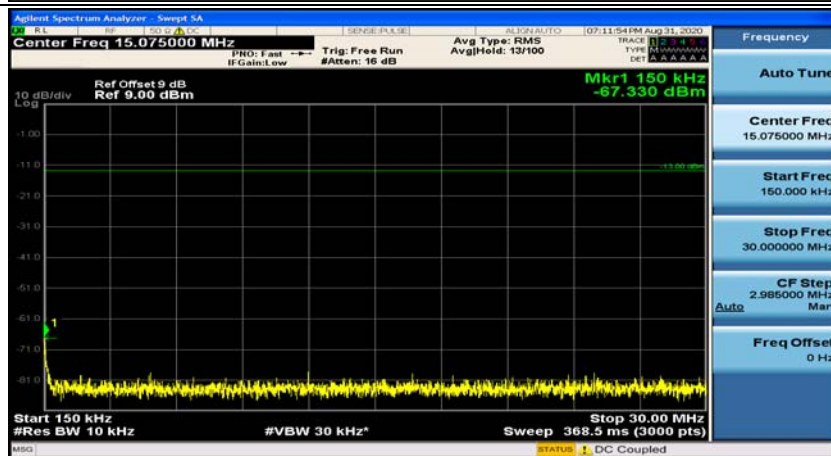

(Channel Bandwidth: 1.4 MHz)_MCH_16QAM_1RB#0

(Channel Bandwidth: 1.4 MHz)_MCH_16QAM_1RB#3

(Channel Bandwidth: 1.4 MHz)_HCH_16QAM_1RB#0

(Channel Bandwidth: 1.4 MHz)_HCH_16QAM_1RB#3

Channel Bandwidth: 3 MHz