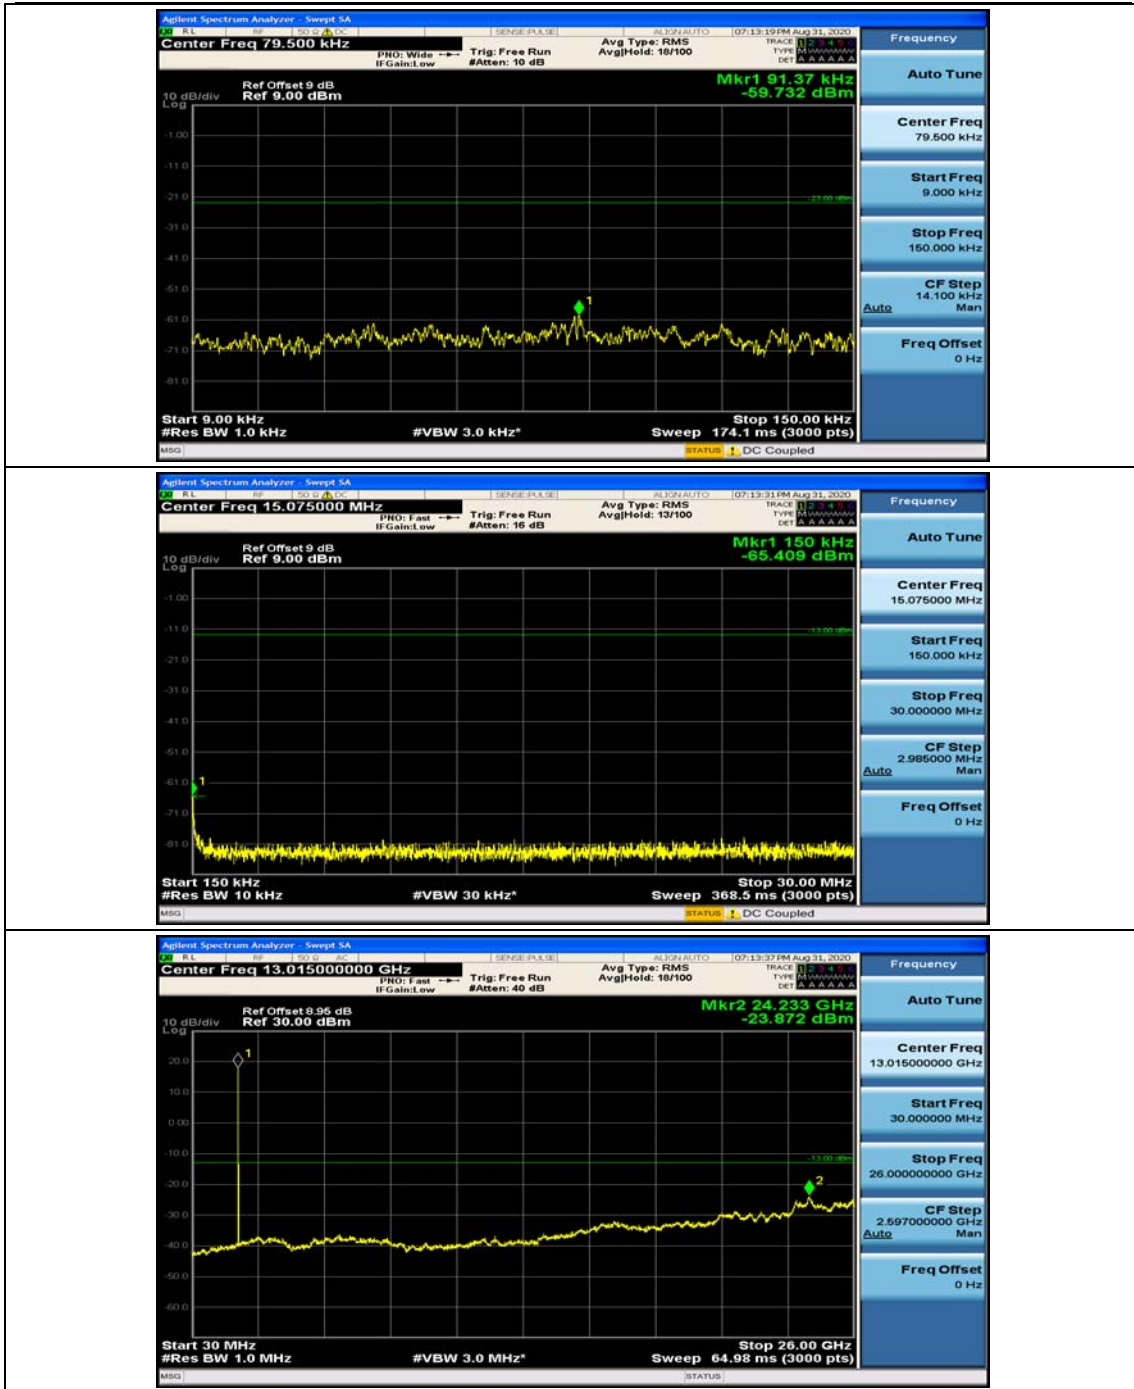

(Channel Bandwidth: 1.4 MHz)_MCH_16QAM_1RB#0

(Channel Bandwidth: 1.4 MHz)_MCH_16QAM_1RB#3

(Channel Bandwidth: 1.4 MHz)_HCH_16QAM_1RB#0

(Channel Bandwidth: 1.4 MHz)_HCH_16QAM_1RB#3

Channel Bandwidth: 3 MHz