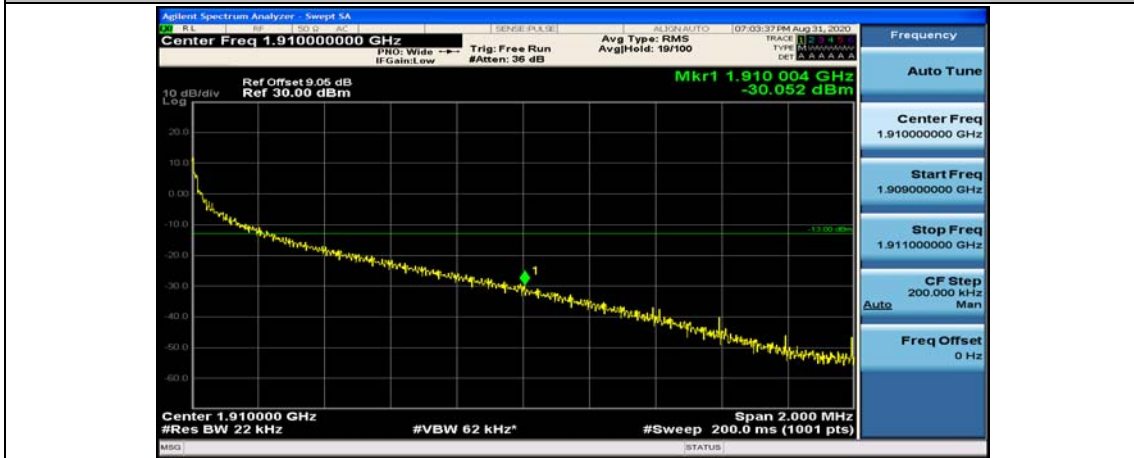

(Channel Bandwidth:20 MHz)_HCH_16QAM_1RB#99