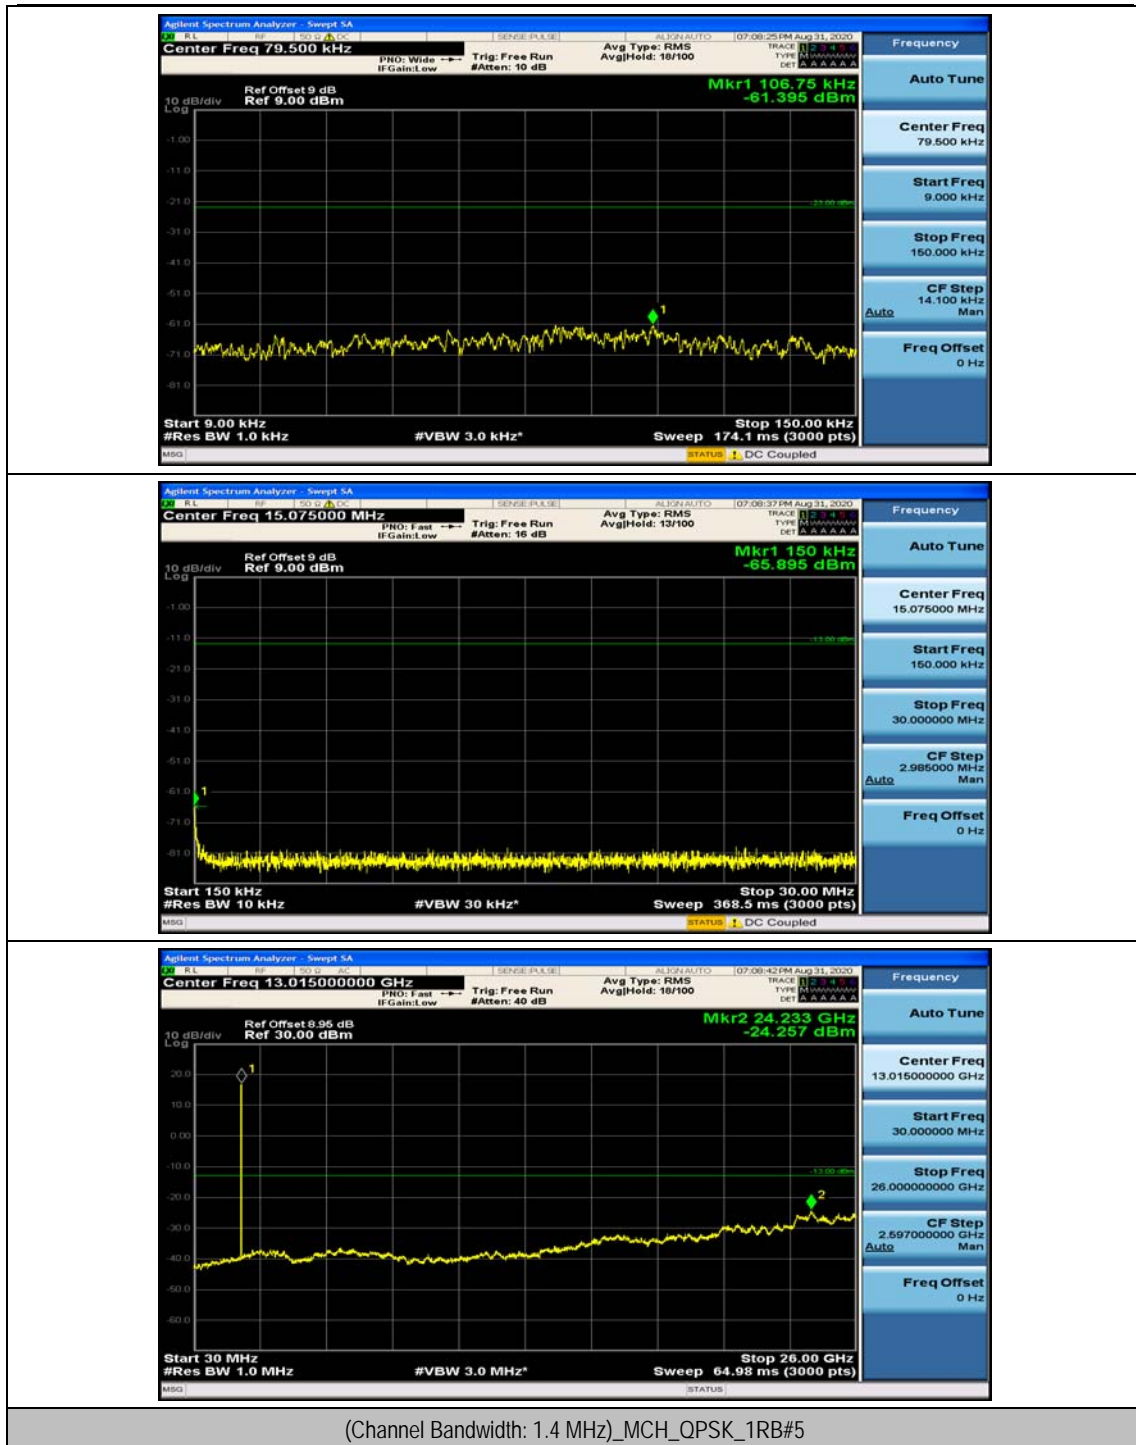

(Channel Bandwidth: 1.4 MHz)_MCH_QPSK_1RB#3