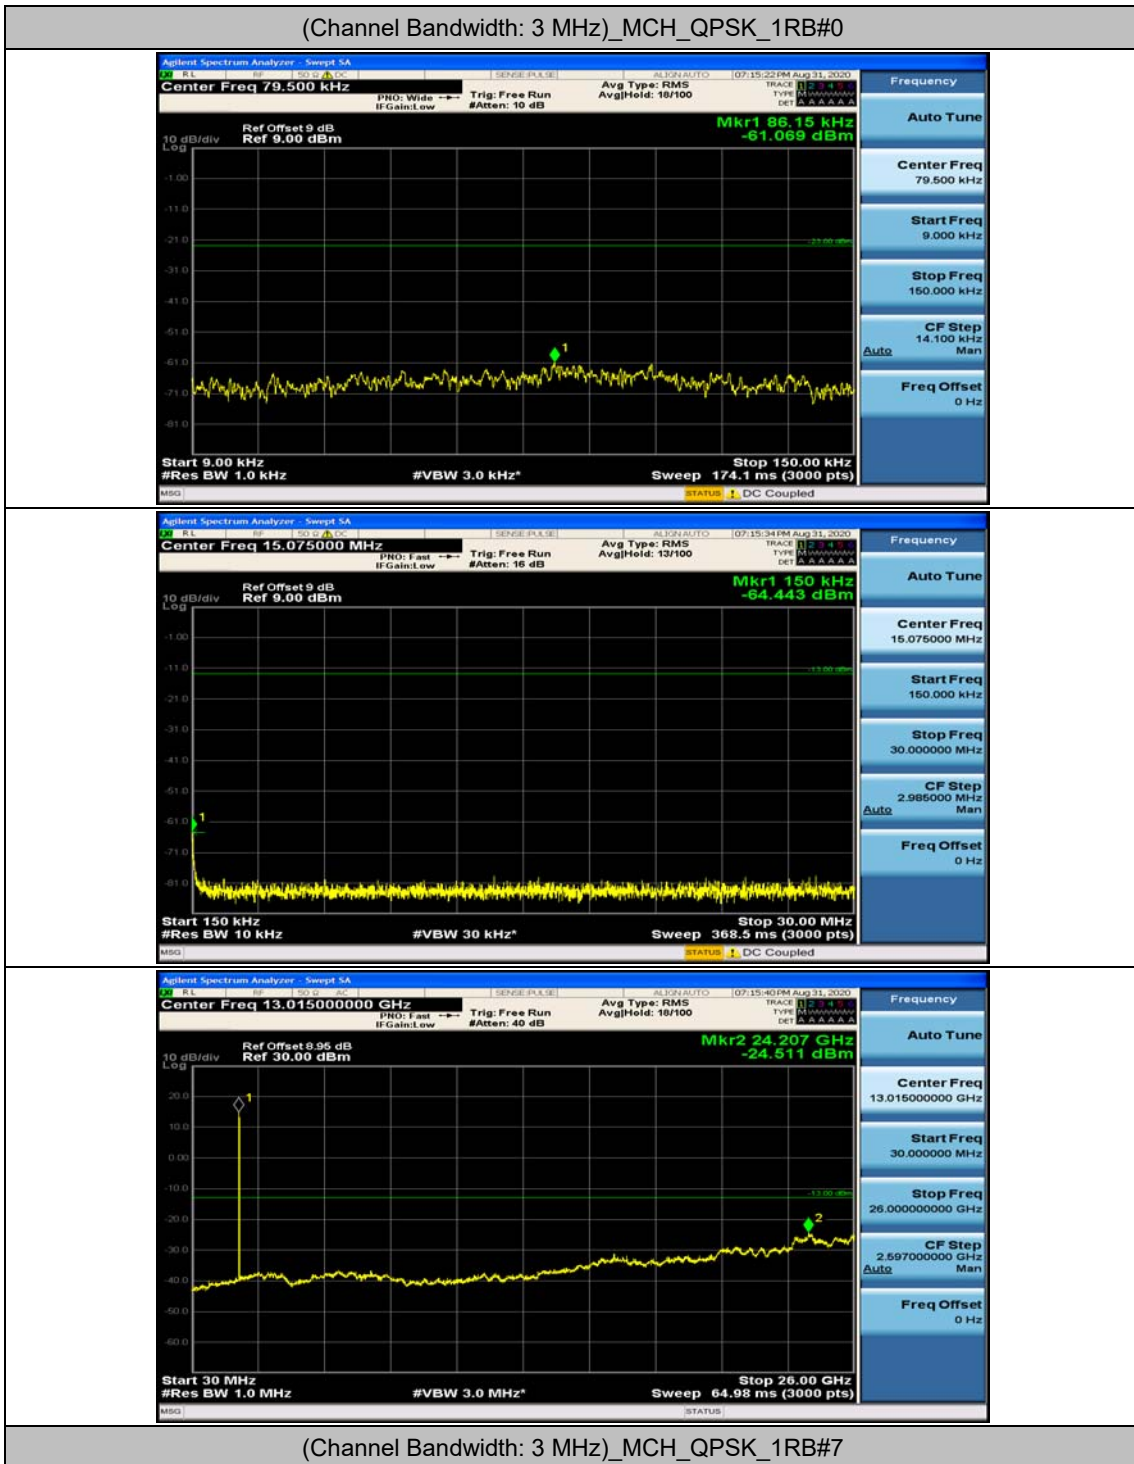

(Channel Bandwidth: 1.4 MHz)_MCH_16QAM_1RB#0

(Channel Bandwidth: 1.4 MHz)_MCH_16QAM_1RB#3

(Channel Bandwidth: 1.4 MHz)_HCH_16QAM_1RB#0

(Channel Bandwidth: 1.4 MHz)_HCH_16QAM_1RB#3

Channel Bandwidth: 3 MHz