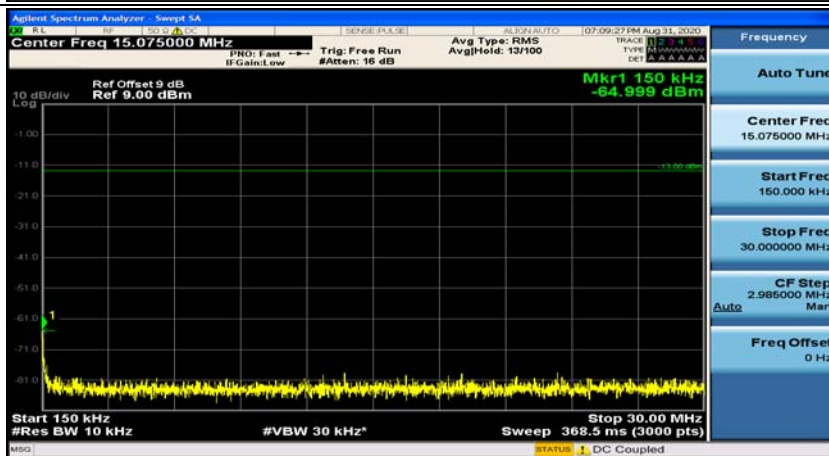

(Channel Bandwidth: 1.4 MHz)_MCH_16QAM_1RB#0