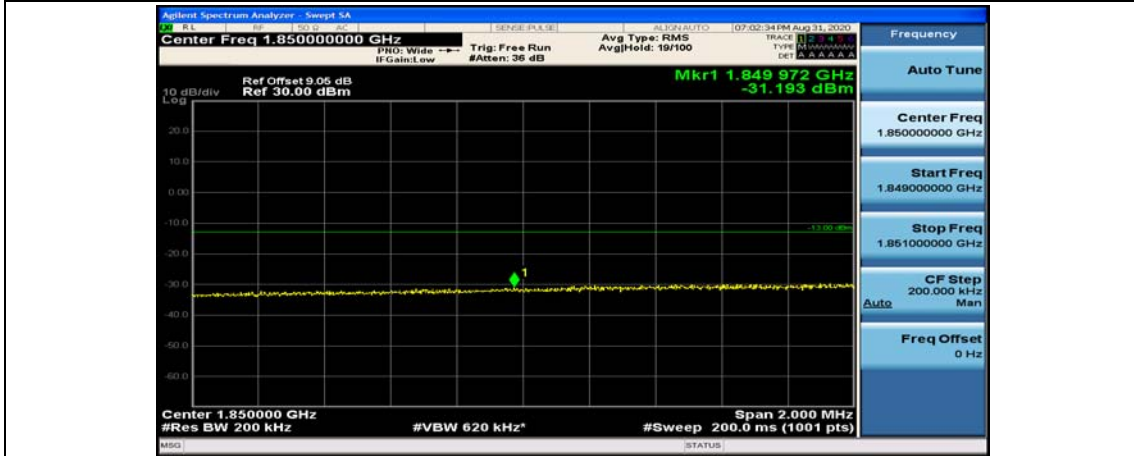

(Channel Bandwidth:20 MHz)_LCH_16QAM_50RB#25