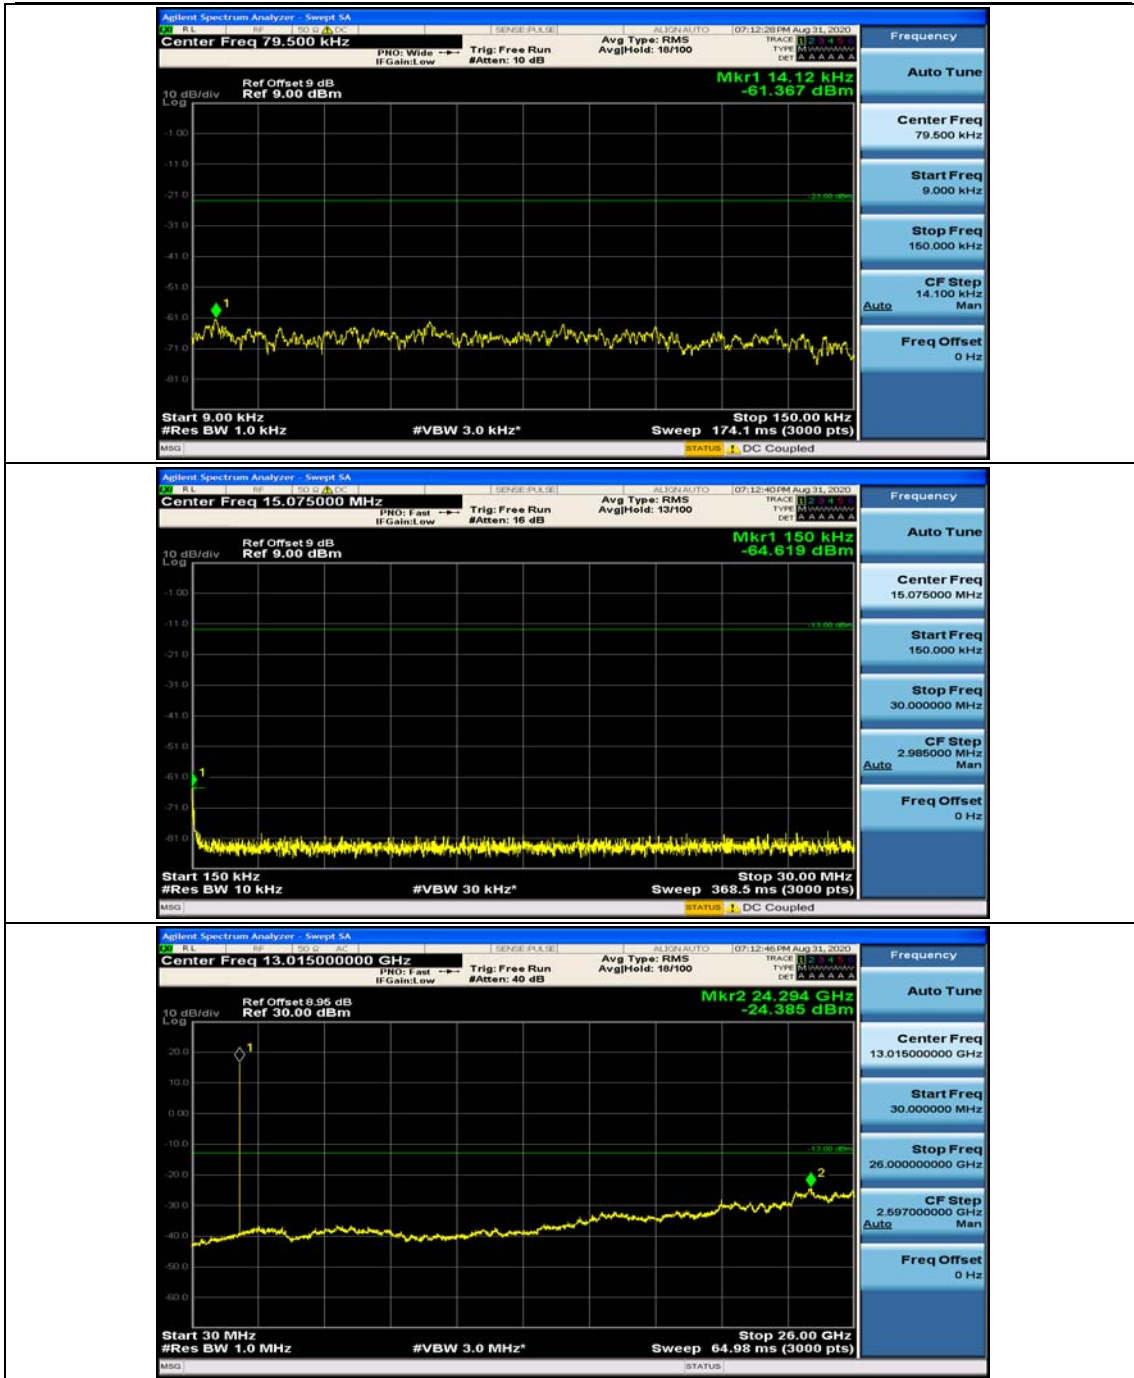

(Channel Bandwidth: 1.4 MHz)_MCH_16QAM_1RB#0

(Channel Bandwidth: 1.4 MHz)_MCH_16QAM_1RB#3

(Channel Bandwidth: 1.4 MHz)_HCH_16QAM_1RB#0

(Channel Bandwidth: 1.4 MHz)_HCH_16QAM_1RB#3

Channel Bandwidth: 3 MHz