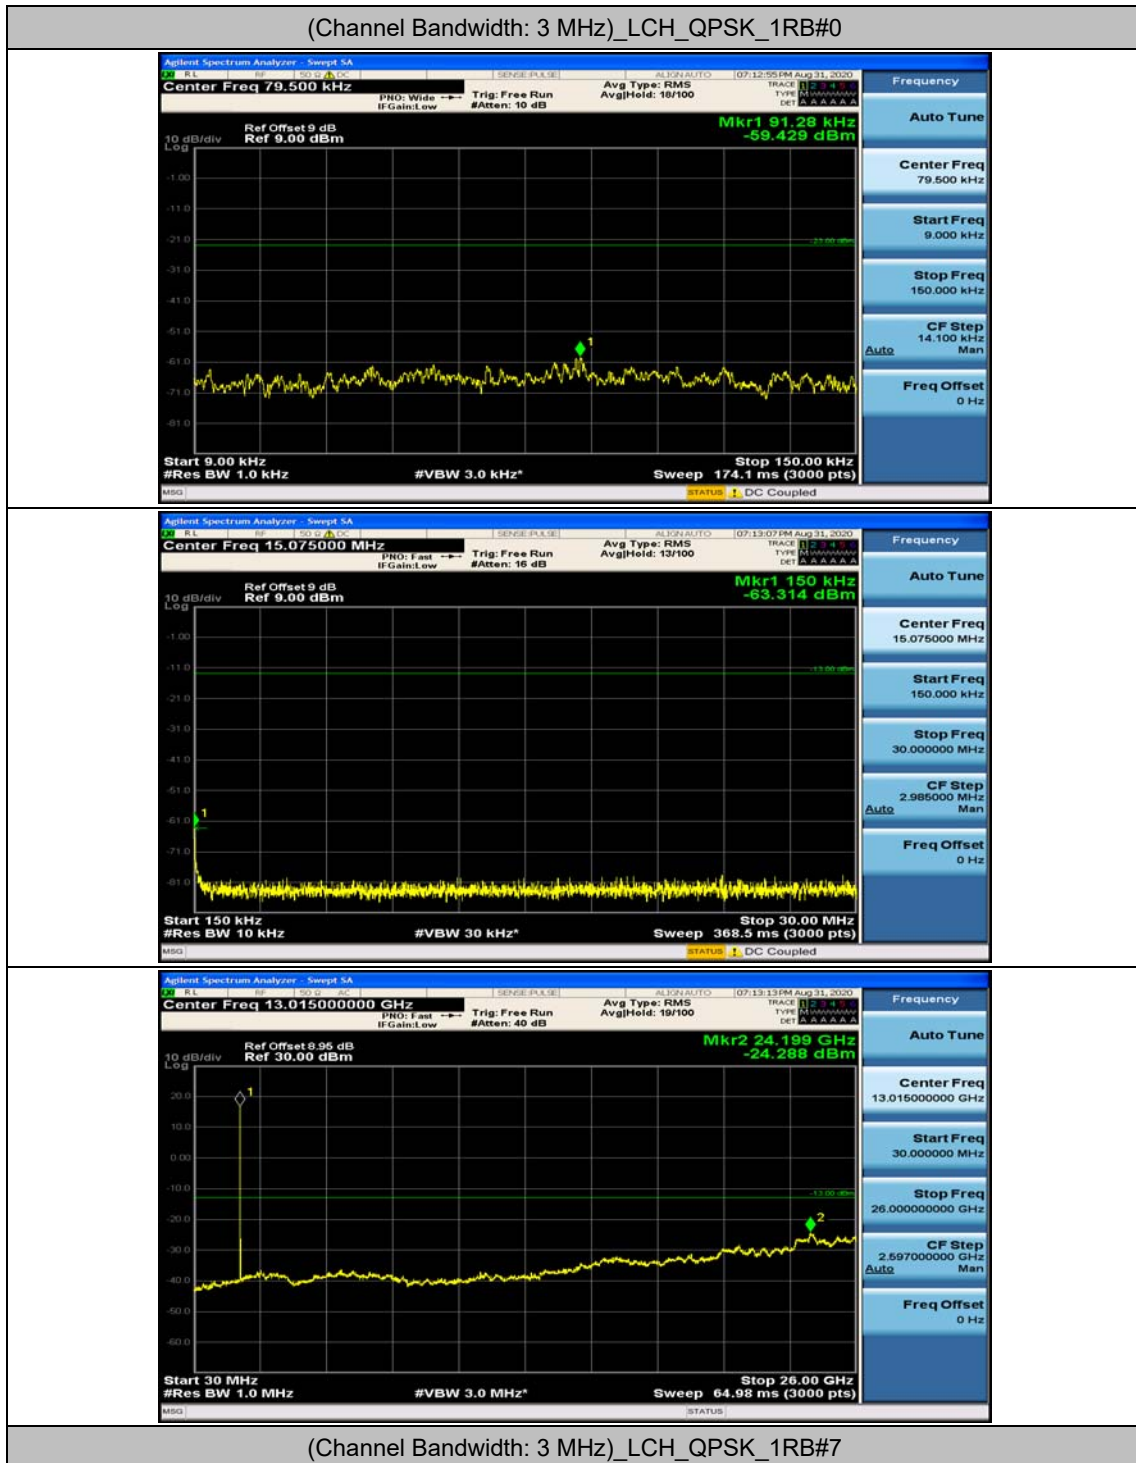

(Channel Bandwidth: 1.4 MHz)_MCH_16QAM_1RB#0

(Channel Bandwidth: 1.4 MHz)_MCH_16QAM_1RB#3

(Channel Bandwidth: 1.4 MHz)_HCH_16QAM_1RB#0

(Channel Bandwidth: 1.4 MHz)_HCH_16QAM_1RB#3

Channel Bandwidth: 3 MHz