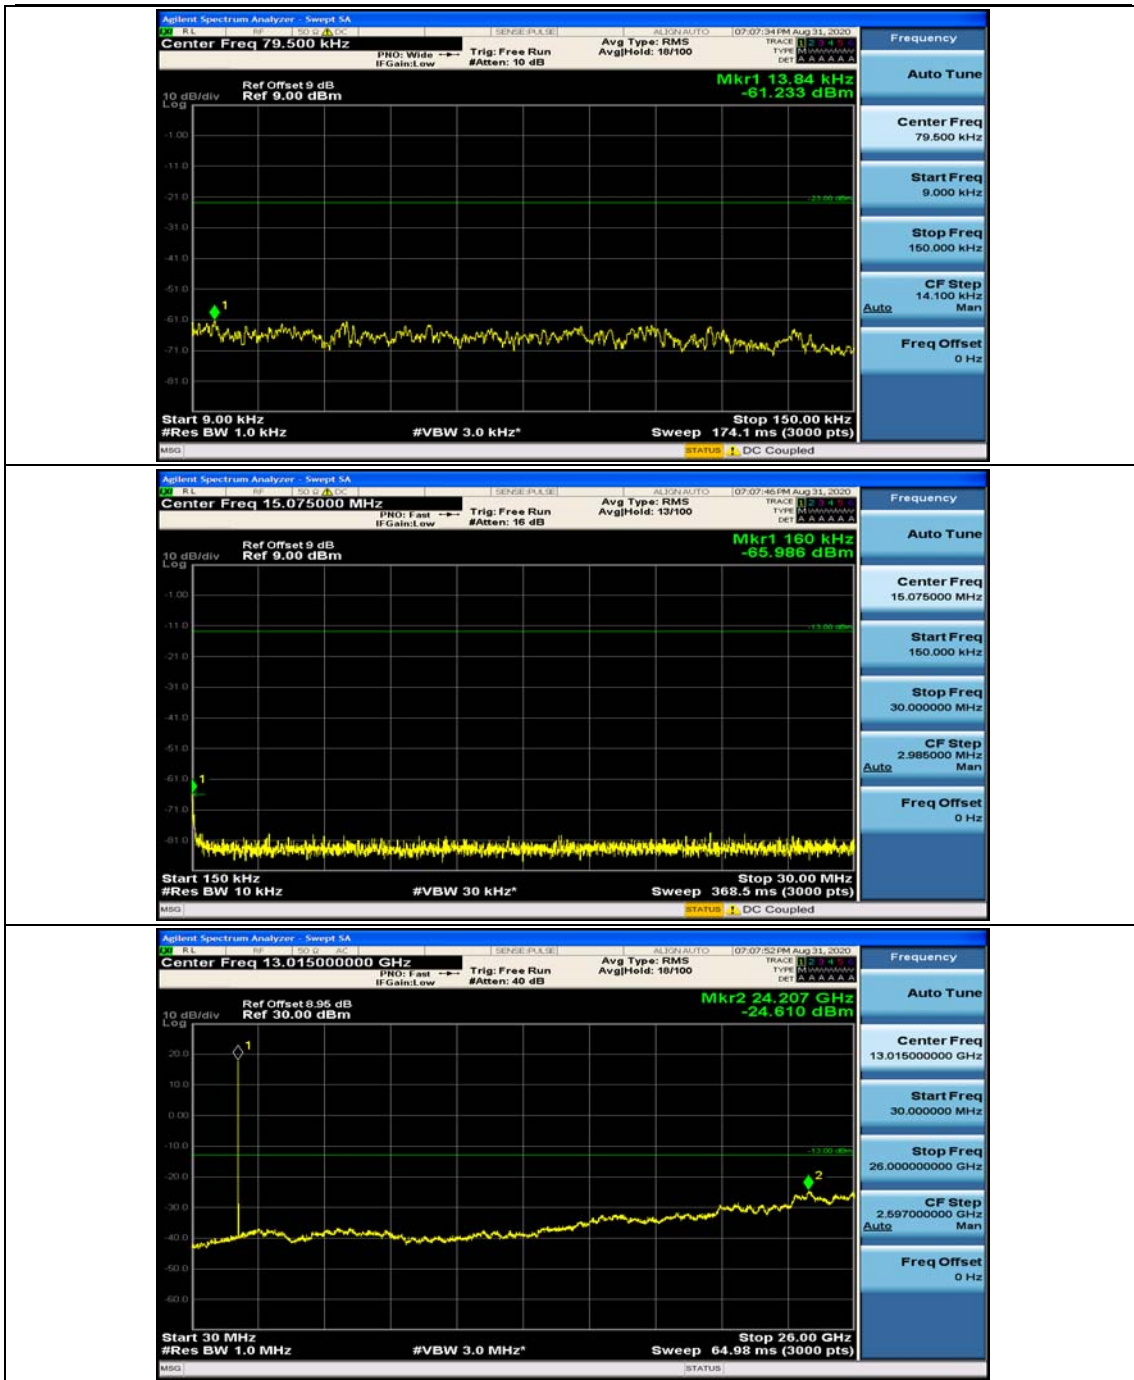

(Channel Bandwidth: 1.4 MHz)_MCH_QPSK_1RB#3

(Channel Bandwidth: 1.4 MHz)_HCH_QPSK_1RB#0

(Channel Bandwidth: 1.4 MHz)_HCH_QPSK_1RB#3

(Channel Bandwidth: 1.4 MHz)_LCH_16QAM_1RB#0

(Channel Bandwidth: 1.4 MHz)_LCH_16QAM_1RB#3