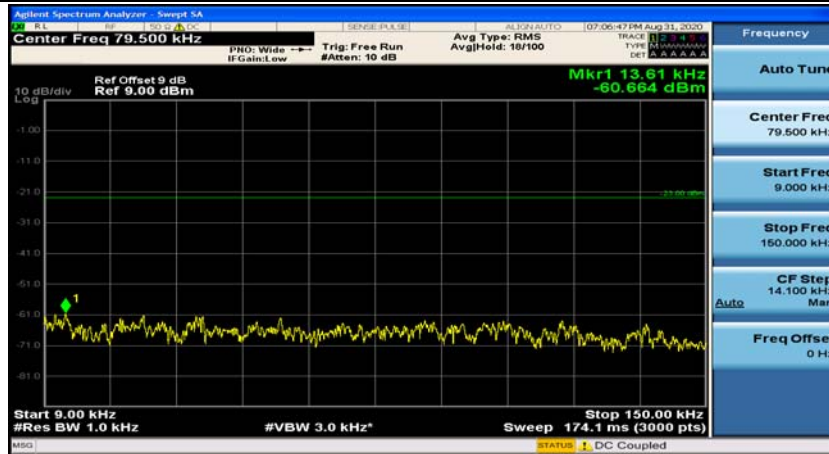

(Channel Bandwidth: 1.4 MHz)_MCH_QPSK_1RB#3

(Channel Bandwidth: 1.4 MHz)_HCH_QPSK_1RB#0

(Channel Bandwidth: 1.4 MHz)_HCH_QPSK_1RB#3

(Channel Bandwidth: 1.4 MHz)_LCH_16QAM_1RB#0

(Channel Bandwidth: 1.4 MHz)_LCH_16QAM_1RB#3