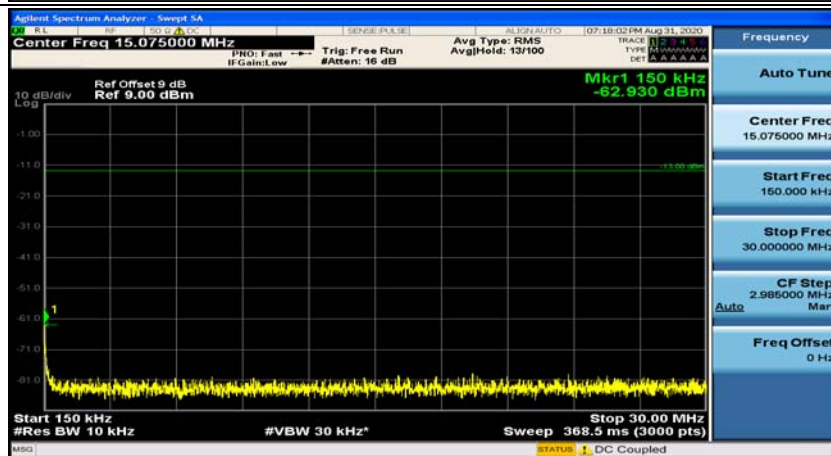

(Channel Bandwidth: 3 MHz)_HCH_QPSK_1RB#0