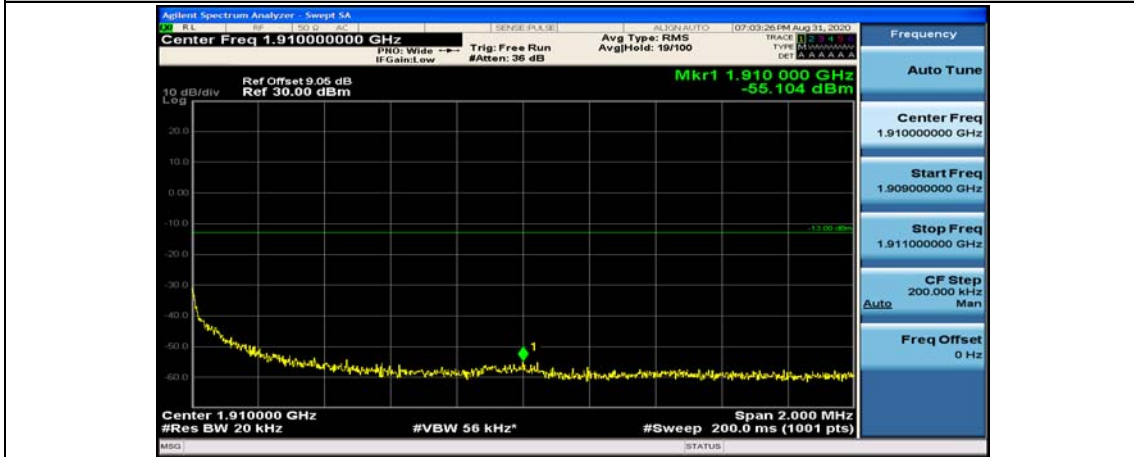

(Channel Bandwidth:20 MHz)_HCH_16QAM_1RB#0