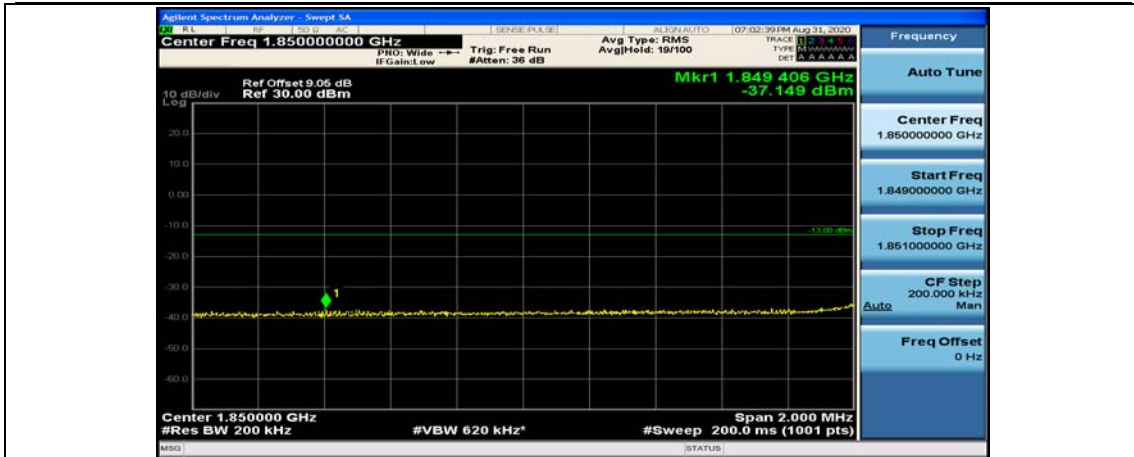

(Channel Bandwidth:20 MHz)_LCH_16QAM_1RB#99

(Channel Bandwidth:20 MHz)_LCH_16QAM_50RB#0

(Channel Bandwidth:20 MHz)_LCH_16QAM_50RB#25

(Channel Bandwidth:20 MHz)_LCH_16QAM_50RB#50

(Channel Bandwidth:20 MHz)_LCH_16QAM_100RB#0