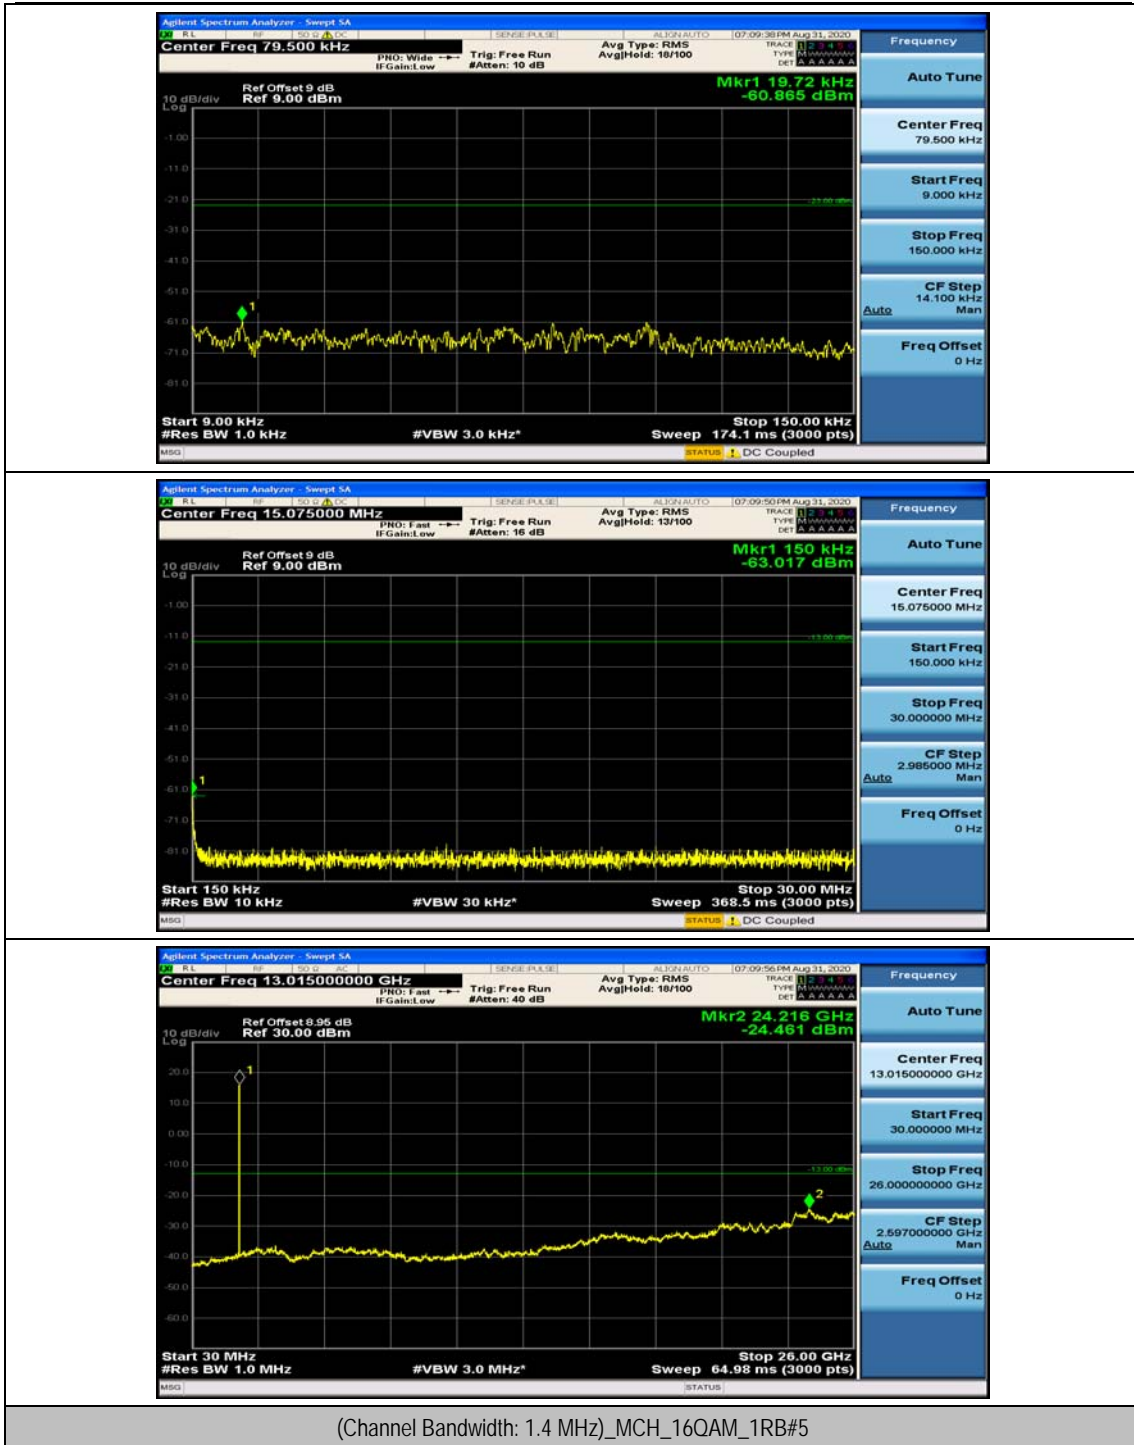

(Channel Bandwidth: 1.4 MHz)_MCH_16QAM_1RB#3