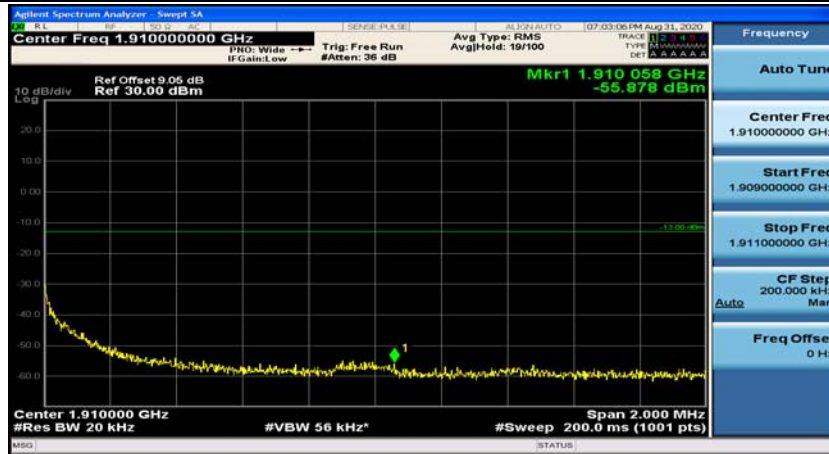

(Channel Bandwidth:20 MHz)_HCH_QPSK_1RB#0