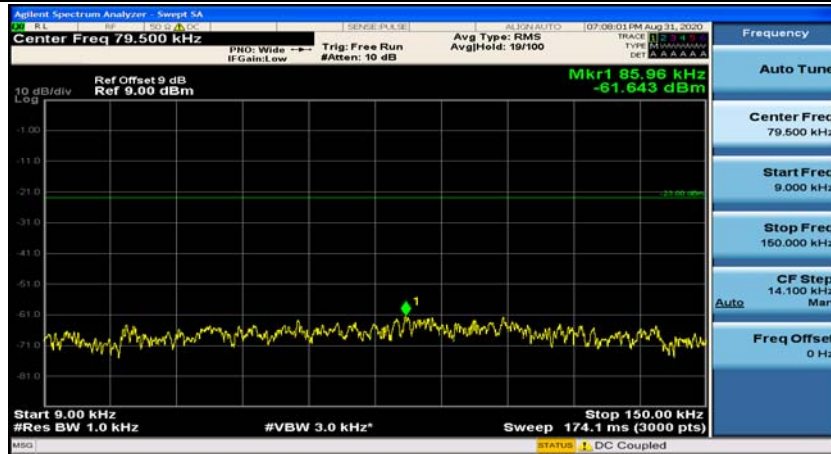

(Channel Bandwidth:20 MHz)_HCH_16QAM_50RB#50

(Channel Bandwidth:20 MHz)_HCH_16QAM_100RB#0

Appendix E: Conducted Spurious Emission

Test Graphs

Channel Bandwidth: 1.4 MHz

(Channel Bandwidth: 1.4 MHz)_MCH_QPSK_1RB#0