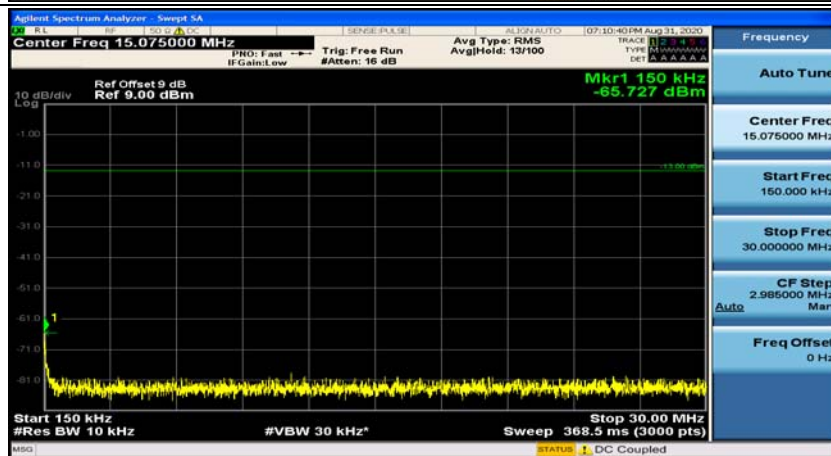

(Channel Bandwidth: 1.4 MHz)_HCH_QPSK_1RB#0

(Channel Bandwidth: 1.4 MHz)_HCH_QPSK_1RB#3