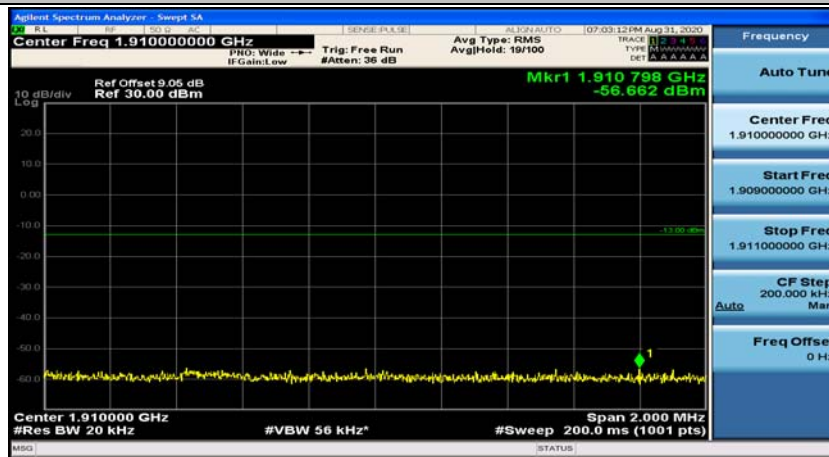

(Channel Bandwidth:20 MHz)_HCH_QPSK_1RB#49