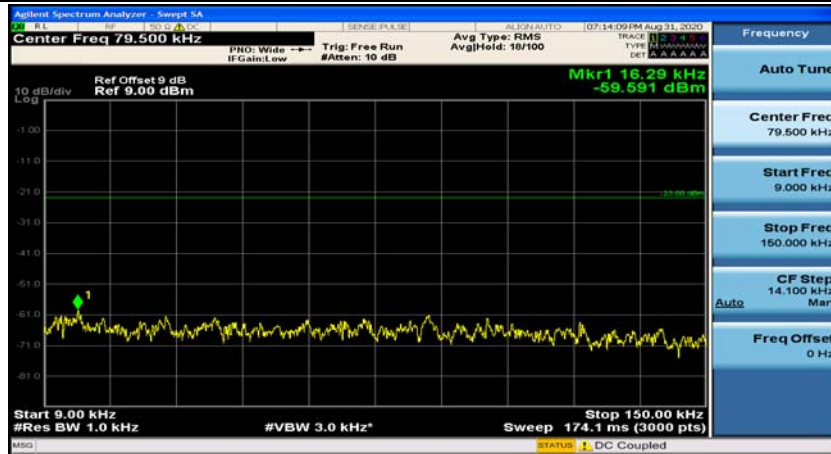

(Channel Bandwidth: 3 MHz)_LCH_16QAM_1RB#0