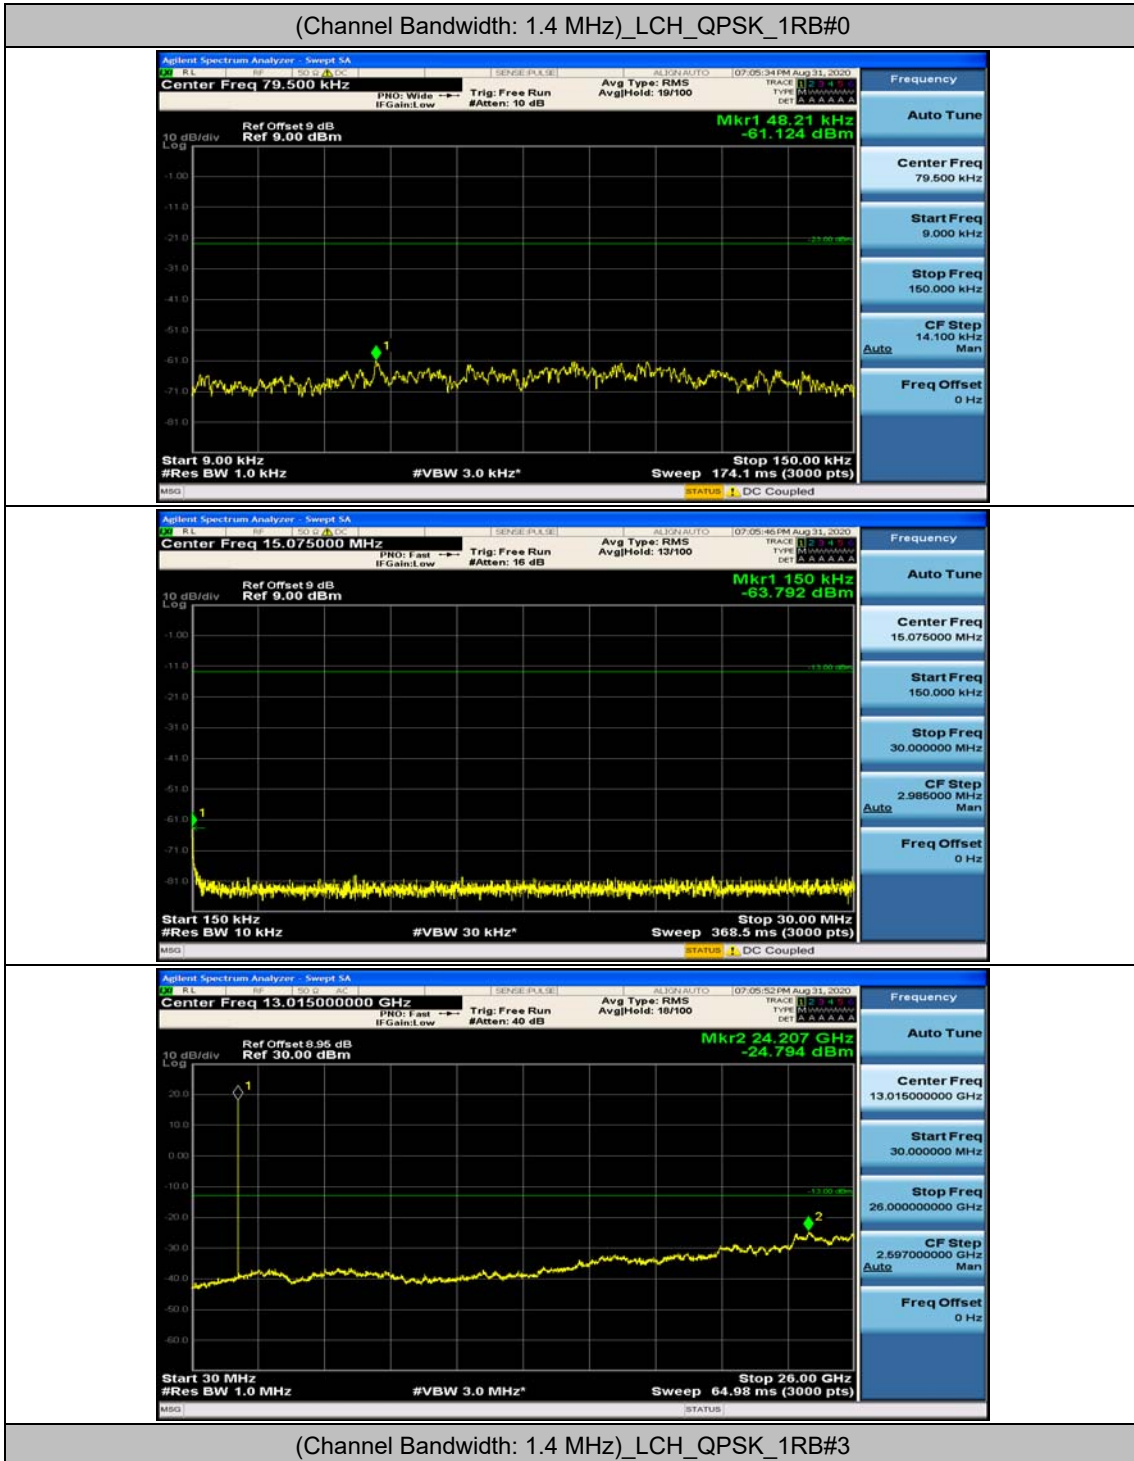

(Channel Bandwidth:20 MHz)_HCH_16QAM_50RB#50

(Channel Bandwidth:20 MHz)_HCH_16QAM_100RB#0

Appendix E: Conducted Spurious Emission

Test Graphs

Channel Bandwidth: 1.4 MHz

(Channel Bandwidth: 1.4 MHz)_MCH_QPSK_1RB#0