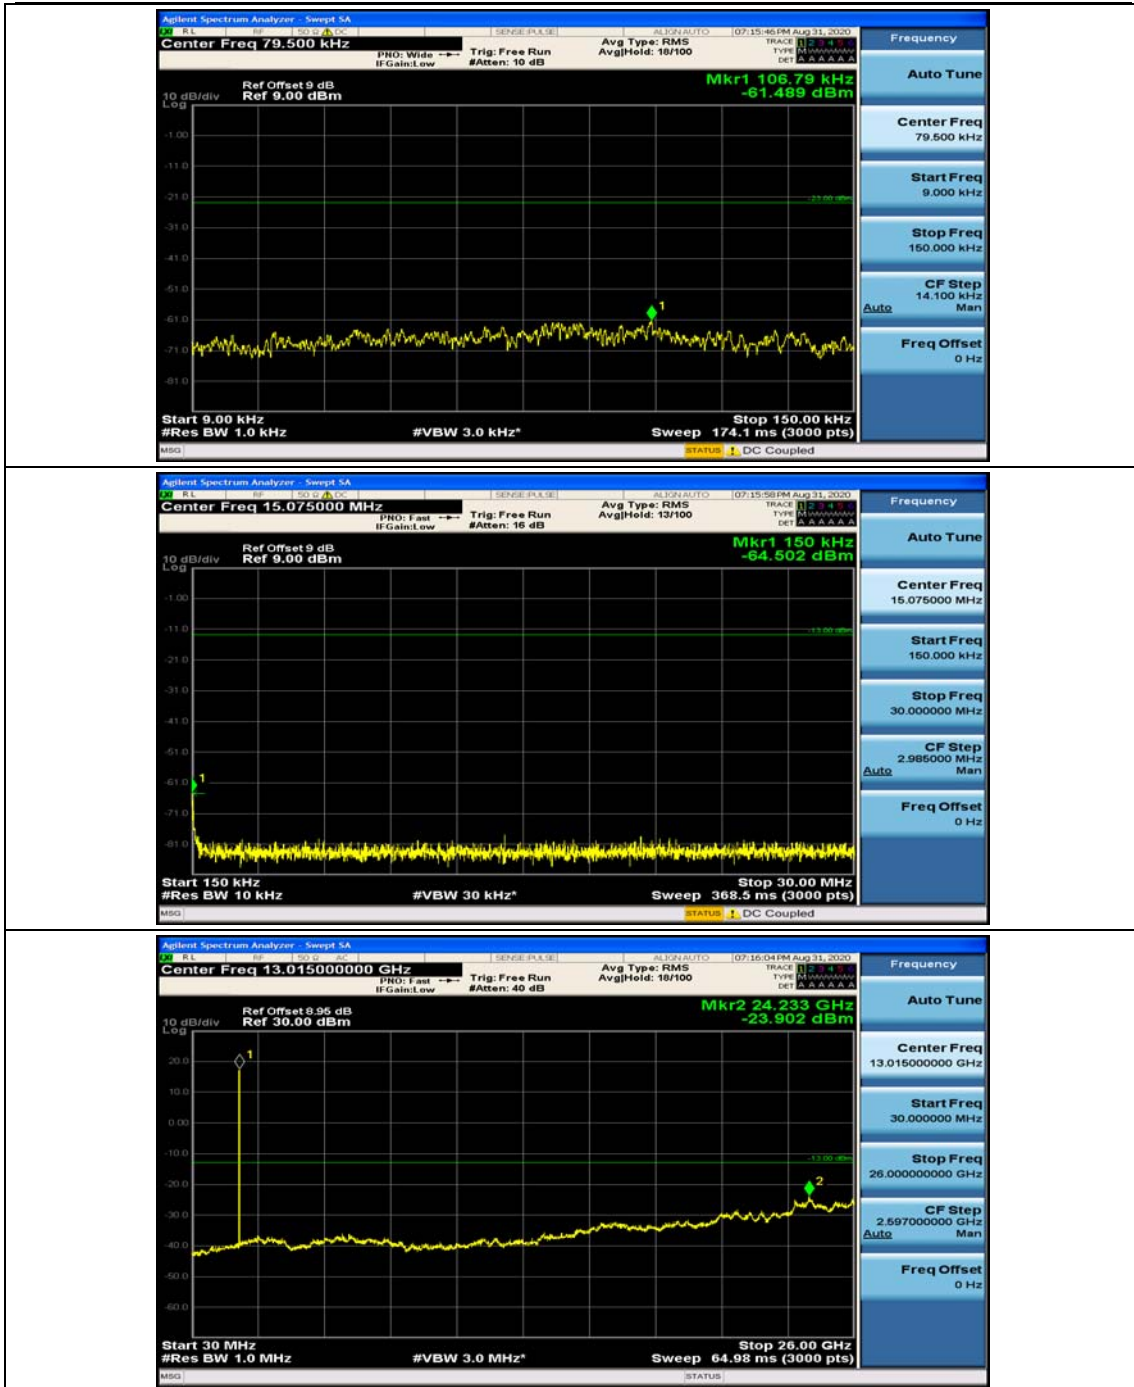

(Channel Bandwidth: 1.4 MHz)_MCH_16QAM_1RB#0

(Channel Bandwidth: 1.4 MHz)_MCH_16QAM_1RB#3

(Channel Bandwidth: 1.4 MHz)_HCH_16QAM_1RB#0

(Channel Bandwidth: 1.4 MHz)_HCH_16QAM_1RB#3

Channel Bandwidth: 3 MHz