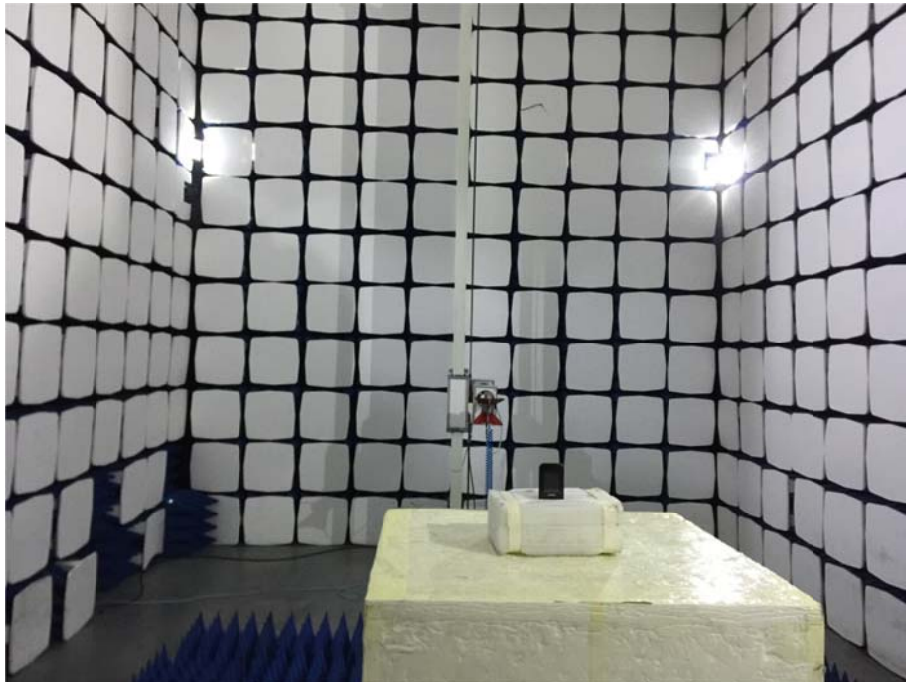

EXHIBIT 4 - TEST SETUP PHOTOGRAPHS

Radiation Emission Test Setup (Below 30MHz)

Radiation Emission Test Setup (30MHz to 1GHz)

Radiation Emission Test Setup (1GHz to 18GHz)

Radiation Emission Test Setup (Above 18GHz)

Extreme Condition Test Setup

Mobile Communication Test Setup